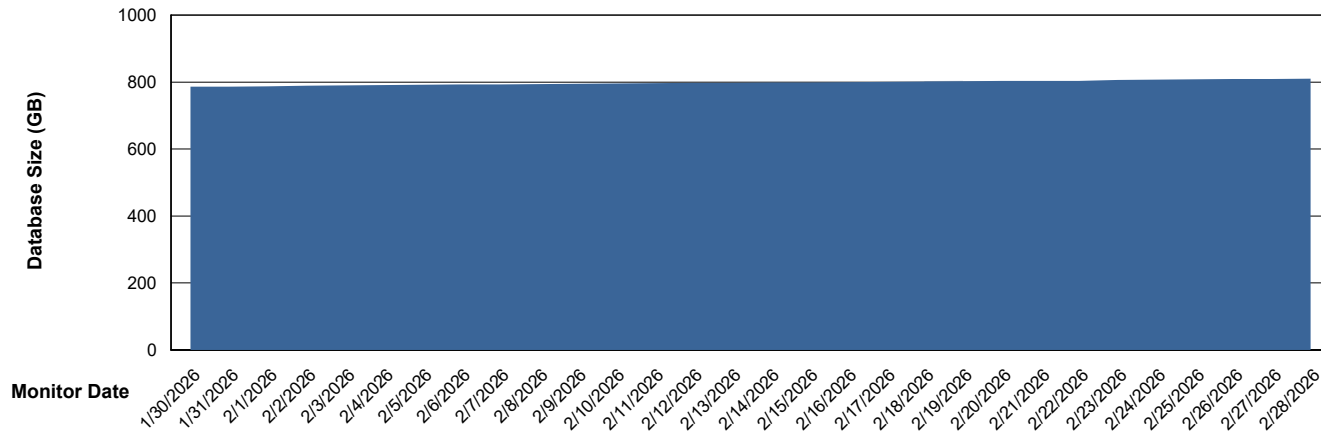

Customer KLH_Production (24/7)
Database ID 139

DATABASE SIZE KLH_PRD_SRSBIDB02_ABS1

Database growth over last month

DATABASE SIZE KLH_PRD_SRSDB01_ABS1

Database growth over last month

Weekly SLA Customer Report