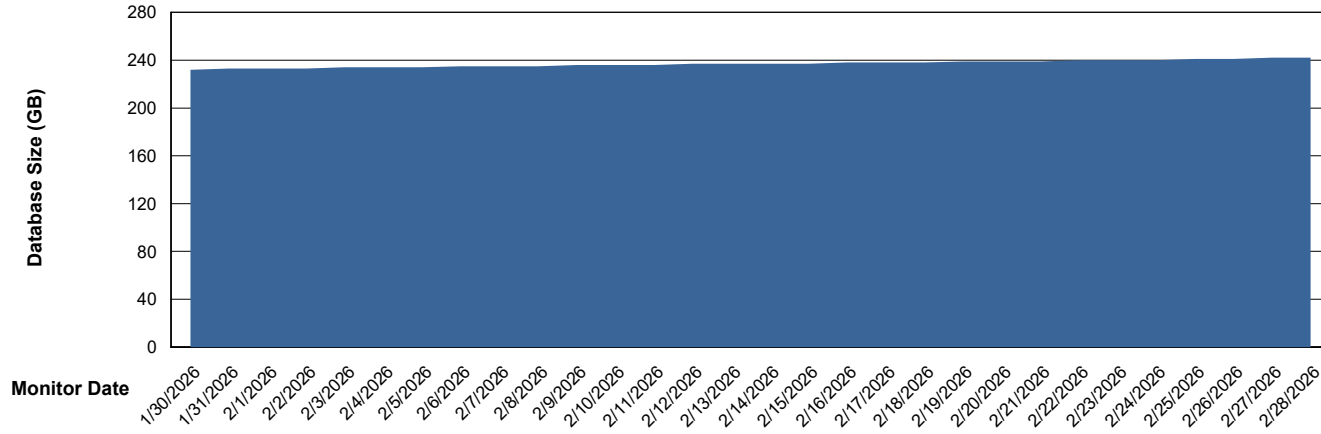

Weekly SLA Customer Report

Customer KLH_Production (24/7)
Database ID 139

Database Performance KLH_PRD_SRSD02_HSBABS1

DB Processes Max 4
DB Processes Max 1,000
DB Processes Max 0

Weekly SLA Customer Report

Customer KLH_Production (24/7)
Database ID 139

DATABASE SIZE KLH_PRD_SRSBIDB02_ABS1

Database growth over last month

DATABASE SIZE KLH_PRD_SRSDB01_ABS1

Database growth over last month

Weekly SLA Customer Report