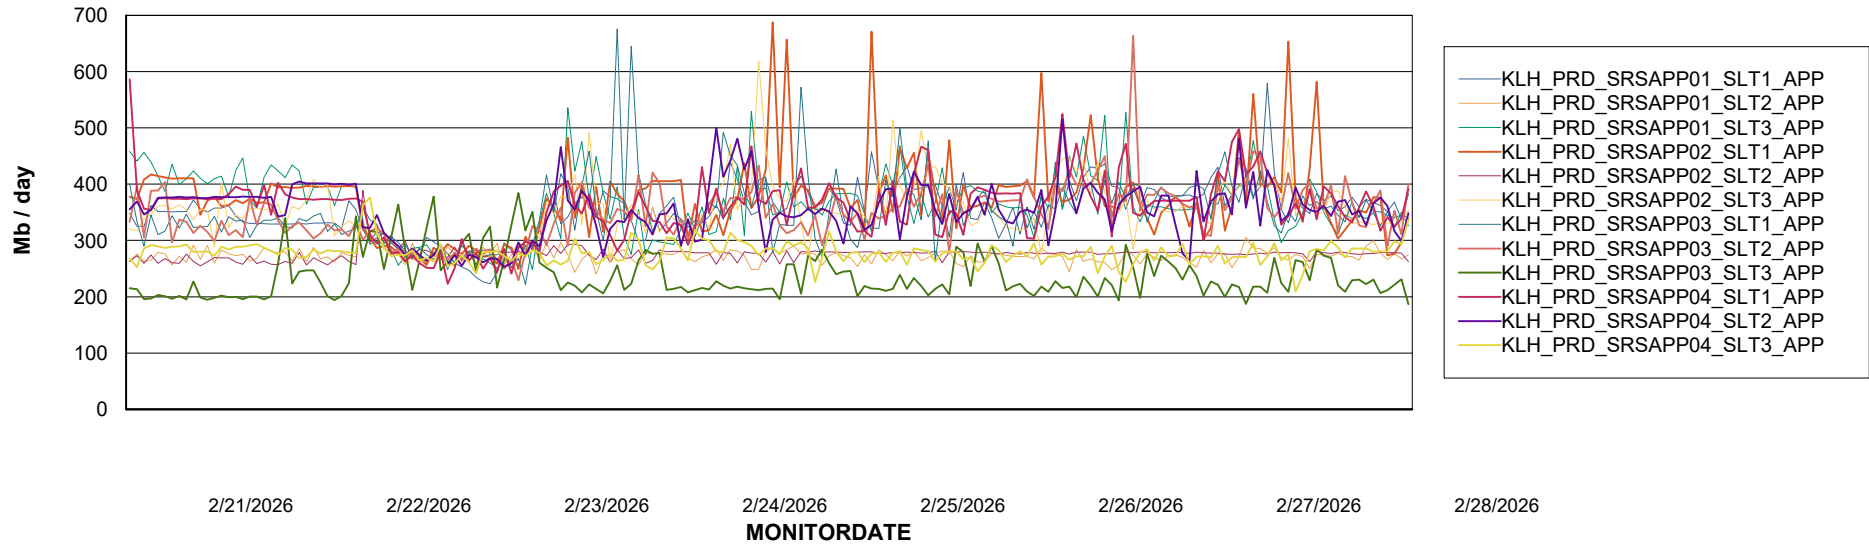

ABSSolute Application Server Services

Avg memory used per ABS Server Service