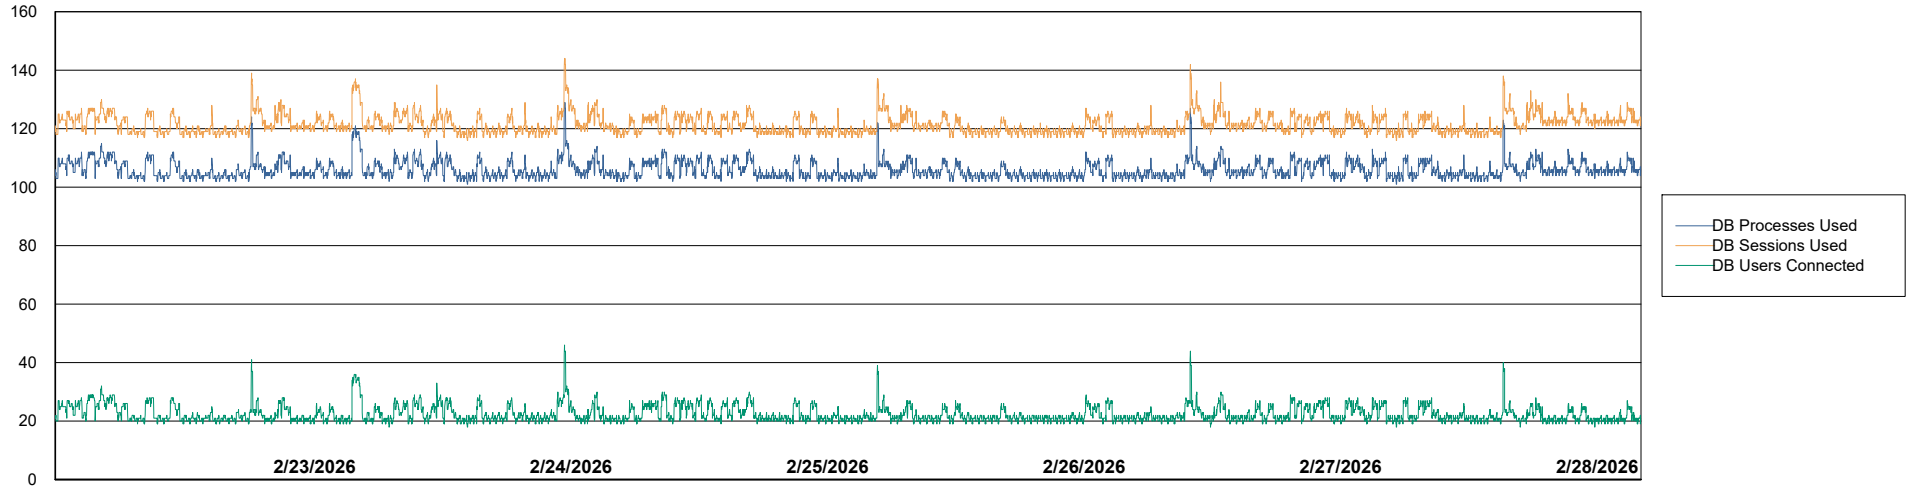

Weekly SLA Customer Report

Customer KLH_Production (24/7)
Database ID 139

Database Performance KLH_PRD_SRSBIDB02_ABS1

Weekly SLA Customer Report

Customer KLH_Production (24/7)
Database ID 139

Database Performance KLH_PRD_SRSDDB01_ABS1