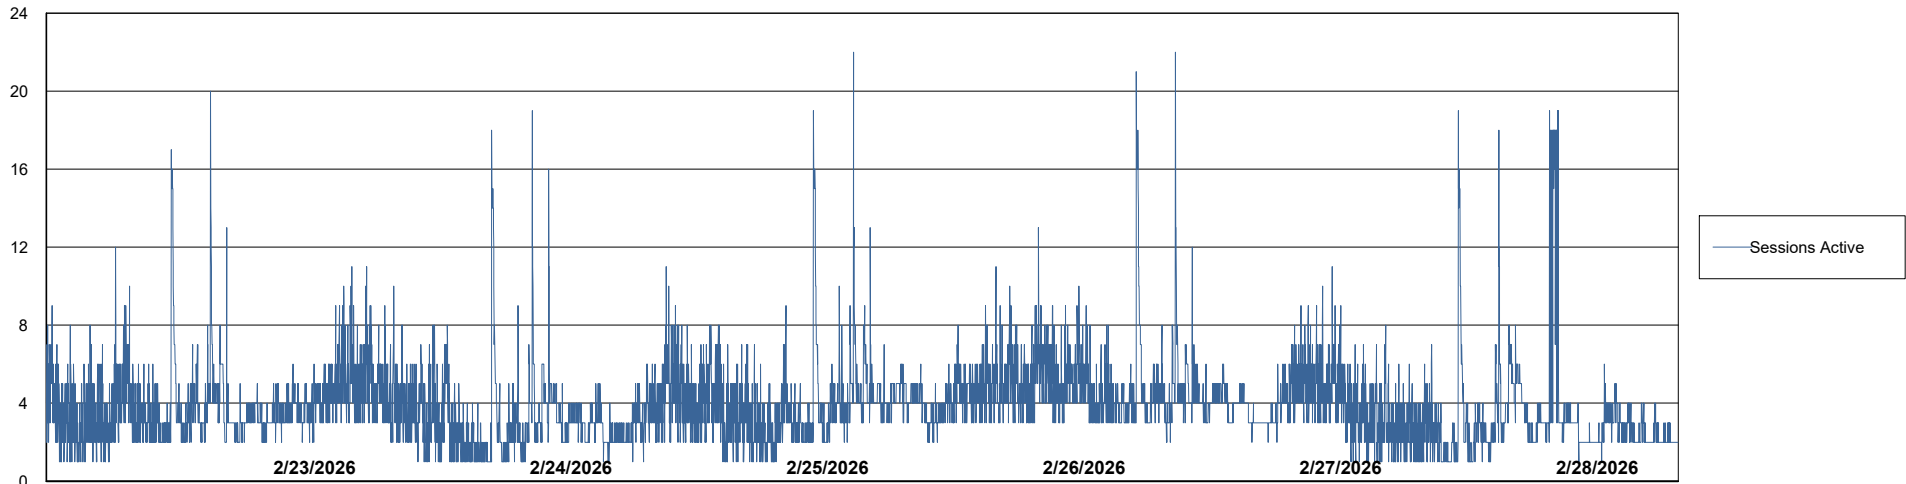

Weekly SLA Customer Report

Customer KLH_Production (24/7)
Database ID 139

Database Performance KLH_PRD_SRSBIDB02_ABS1

Weekly SLA Customer Report

Customer KLH_Production (24/7)
Database ID 139

Database Performance KLH_PRD_SRSDDB01_ABS1