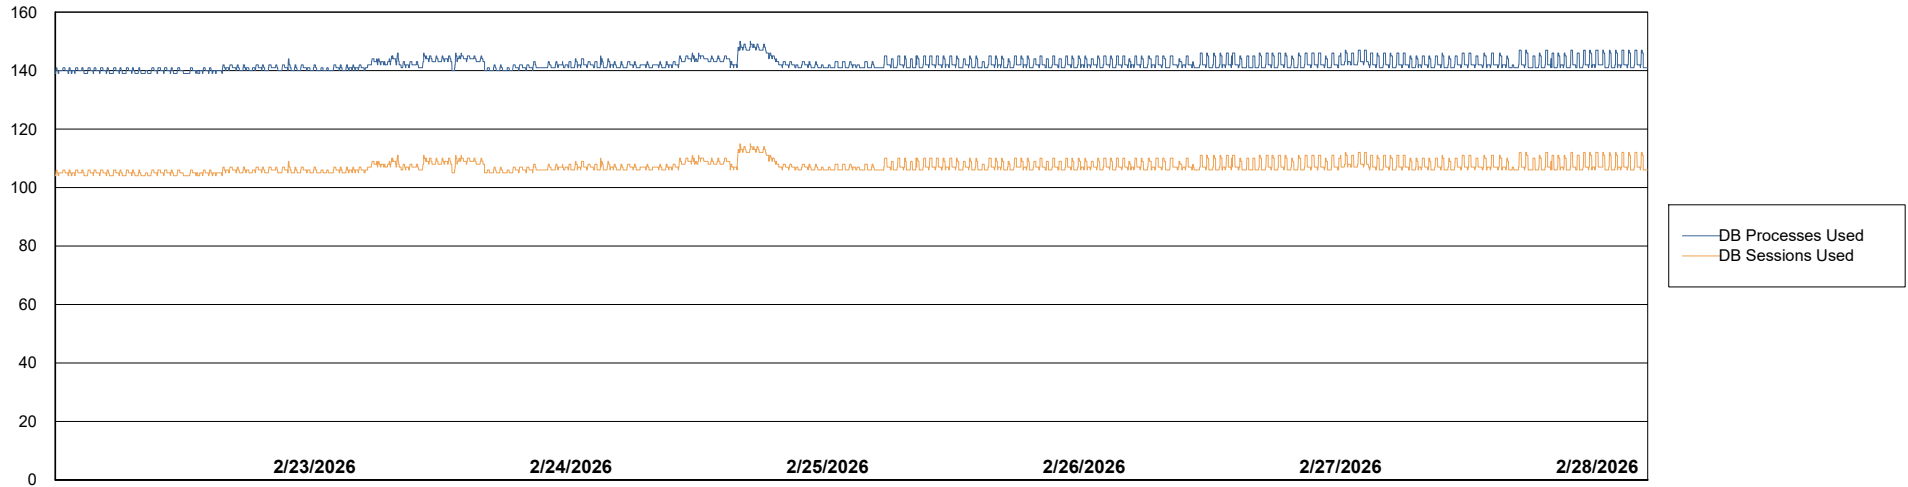

Database Performance KLH_PRD_SRSD02_HSBABS1

DB Processes Max 4
DB Processes Max 1,000
DB Processes Max 0