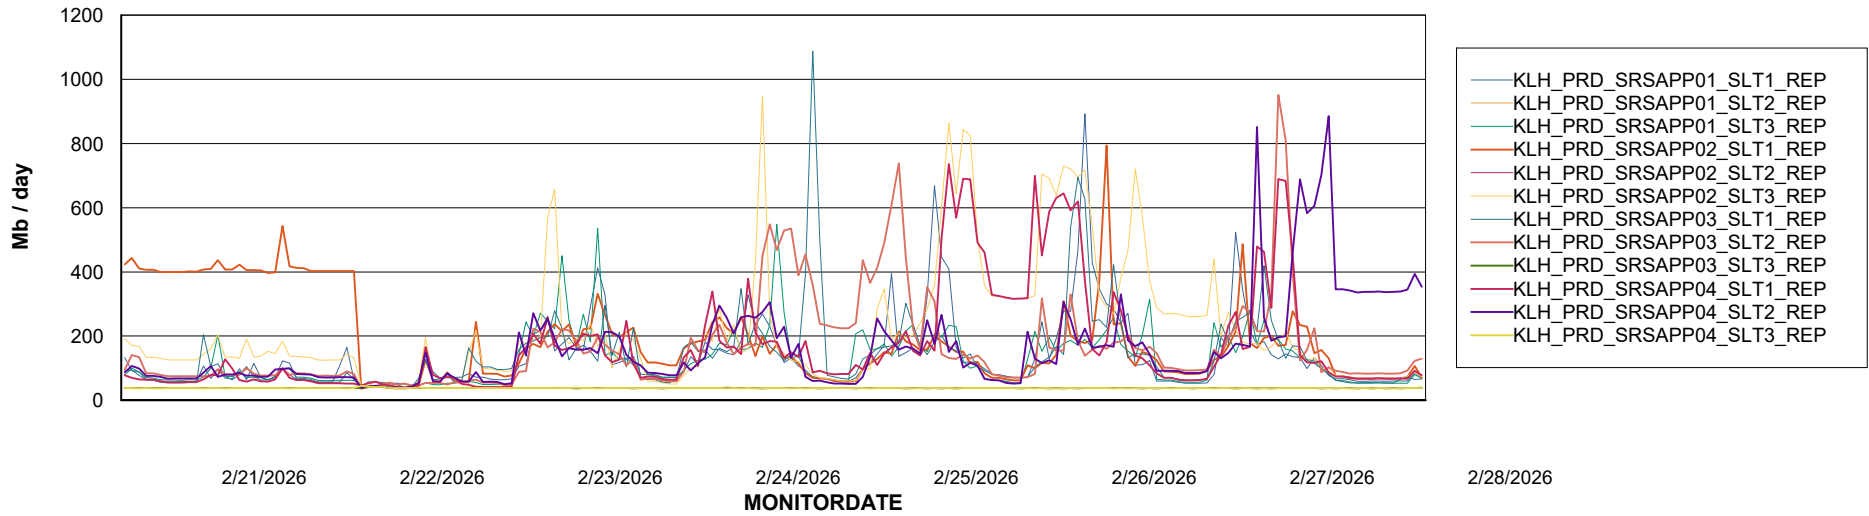

ABSSolute Application ReportServer Services

Avg memory used per ReportServer Service