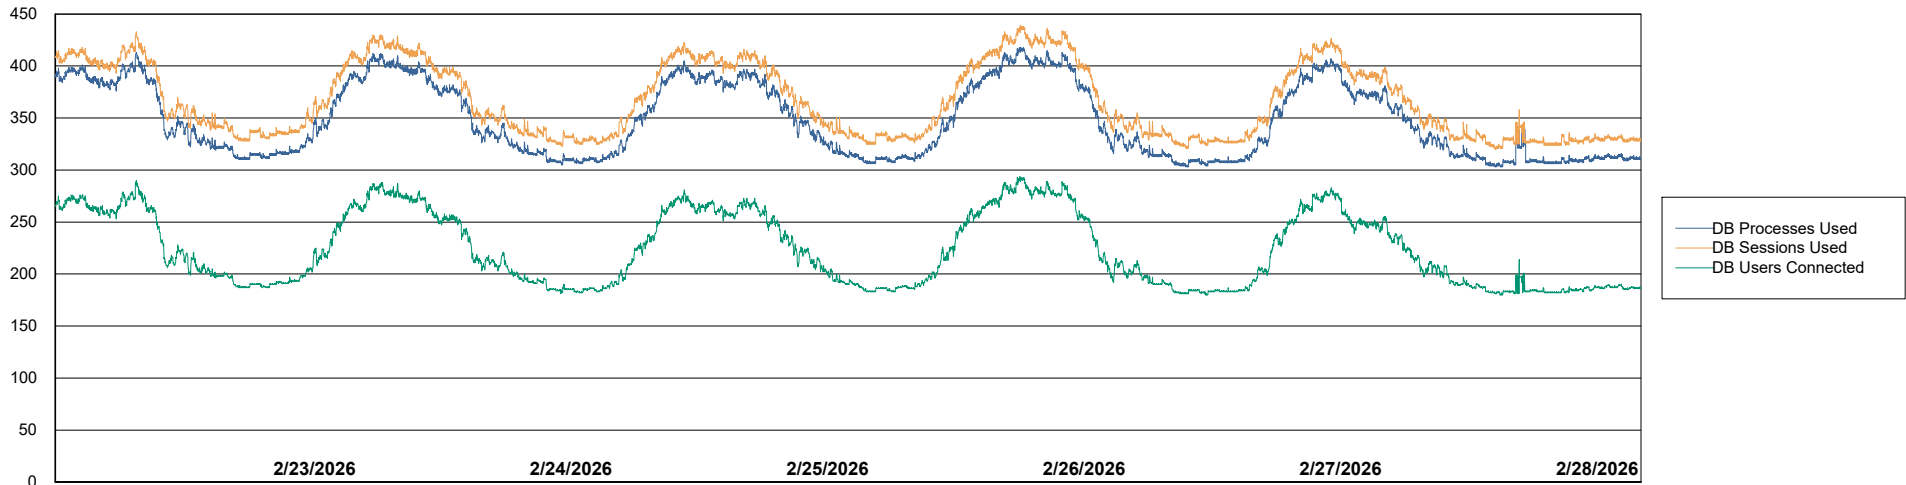

Weekly SLA Customer Report

Customer KLH_Production (24/7)
Database ID 139

Database Performance KLH_PRD_SRSBIDB02_ABS1

Weekly SLA Customer Report

Customer KLH_Production (24/7)
Database ID 139

Database Performance KLH_PRD_SRSDDB01_ABS1