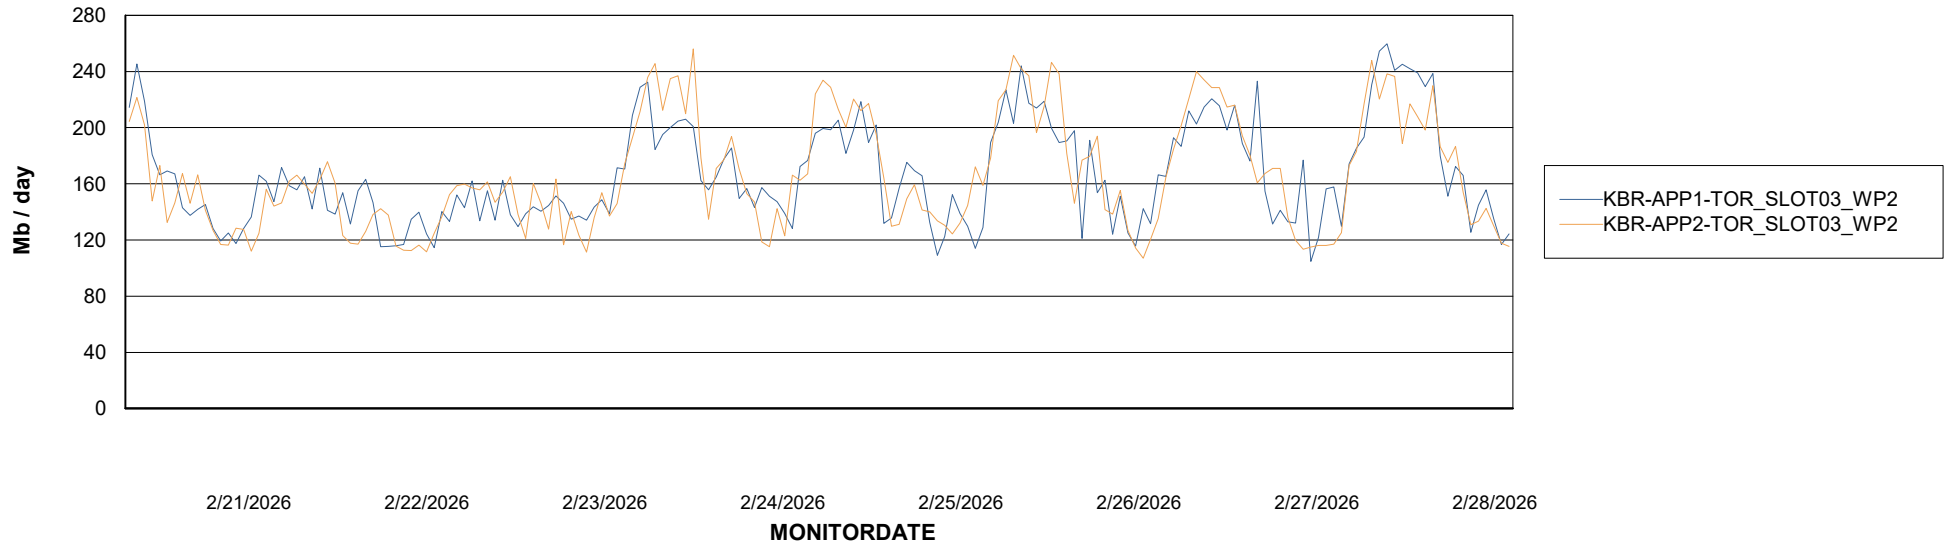

ABSolute Web Component Services

Avg memory used per ABS Web component