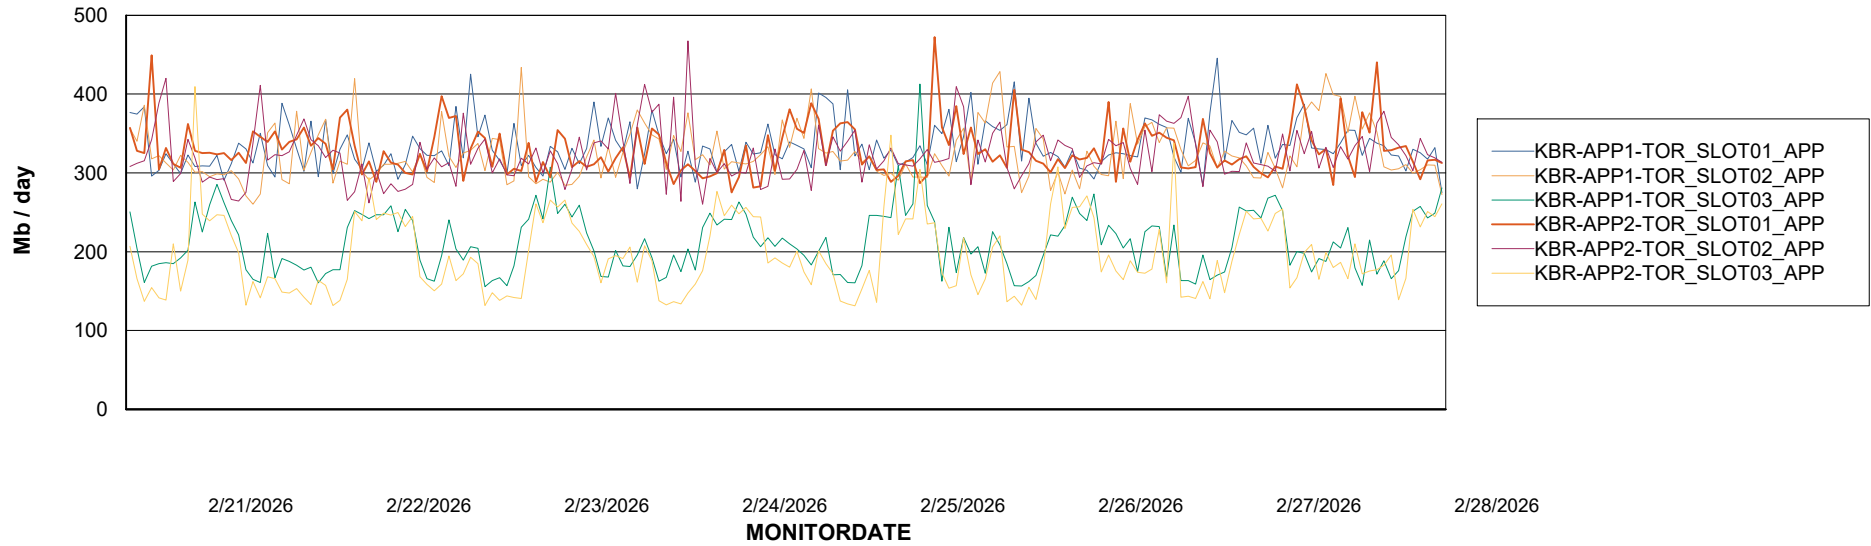

ABSSolute Application Server Services

Avg memory used per ABS Server Service