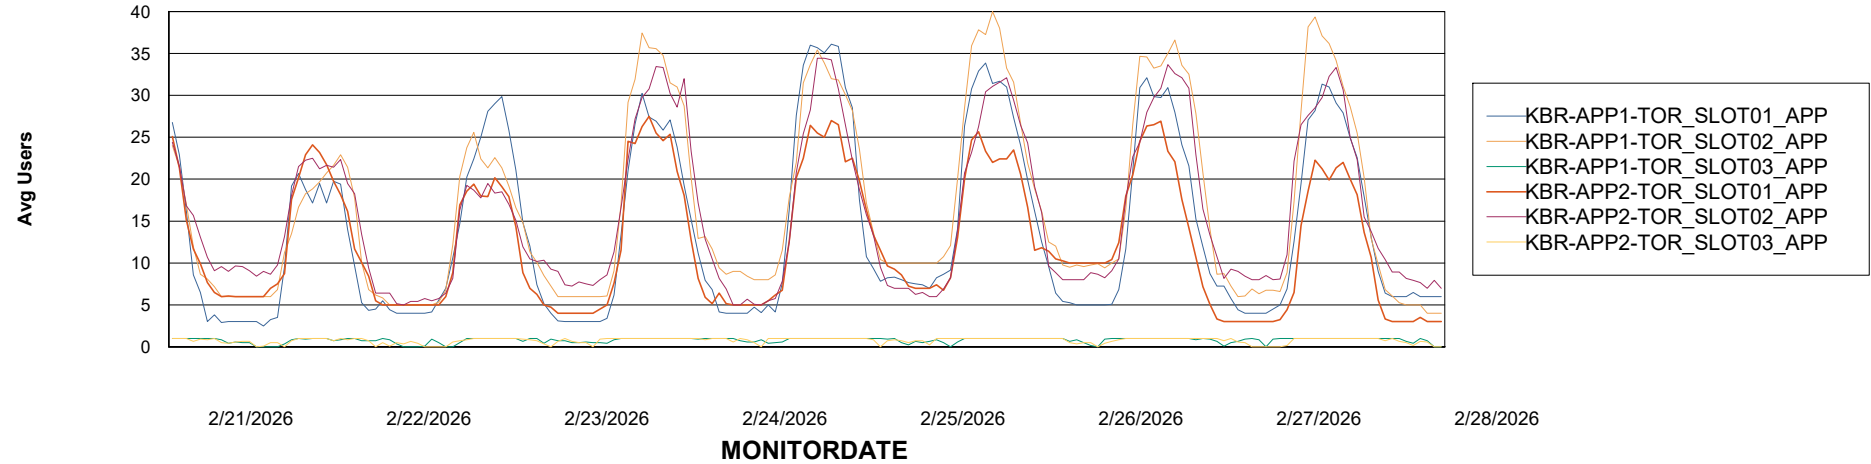

Avg users per day per ABS server