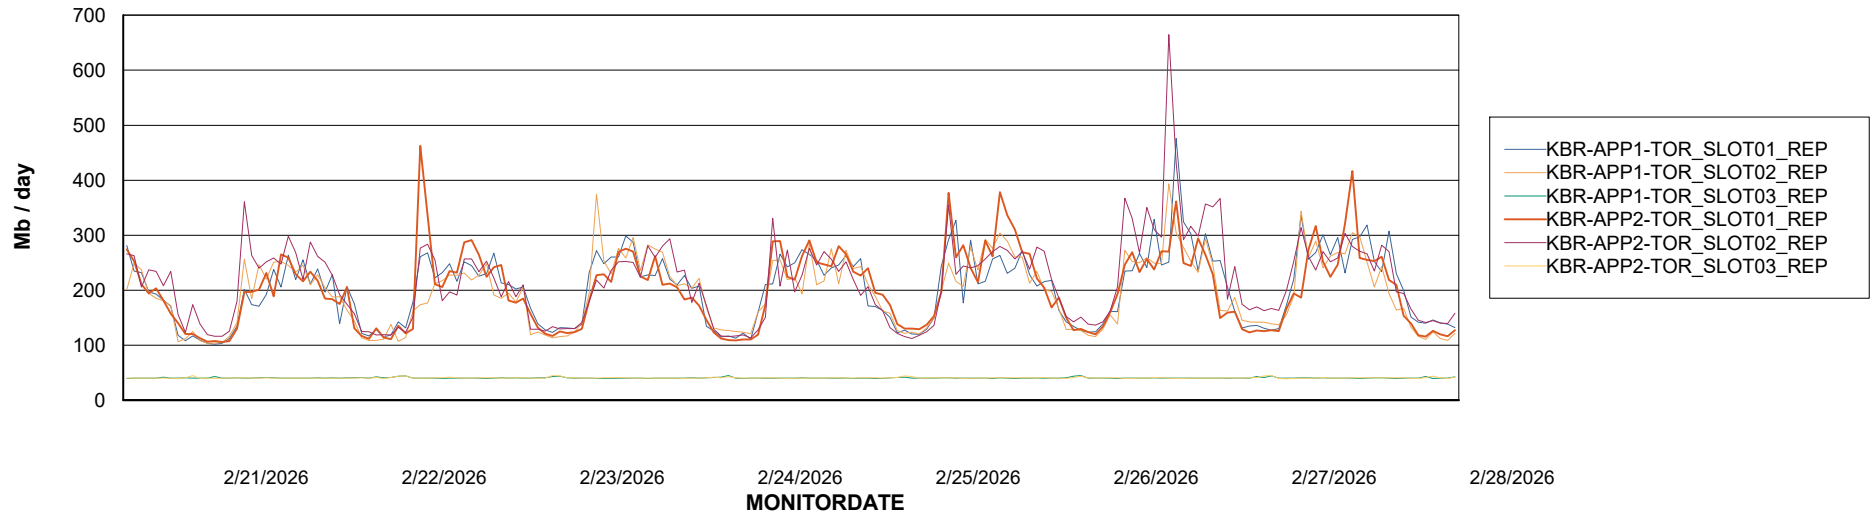

Avg memory used per ABS Server Service

Avg users per day per ABS server

Weekly SLA Customer Report

Customer KBR OCI TOR Production
Database ID 200

ABSSolute Application ReportServer Services

Avg memory used per ReportServer Service