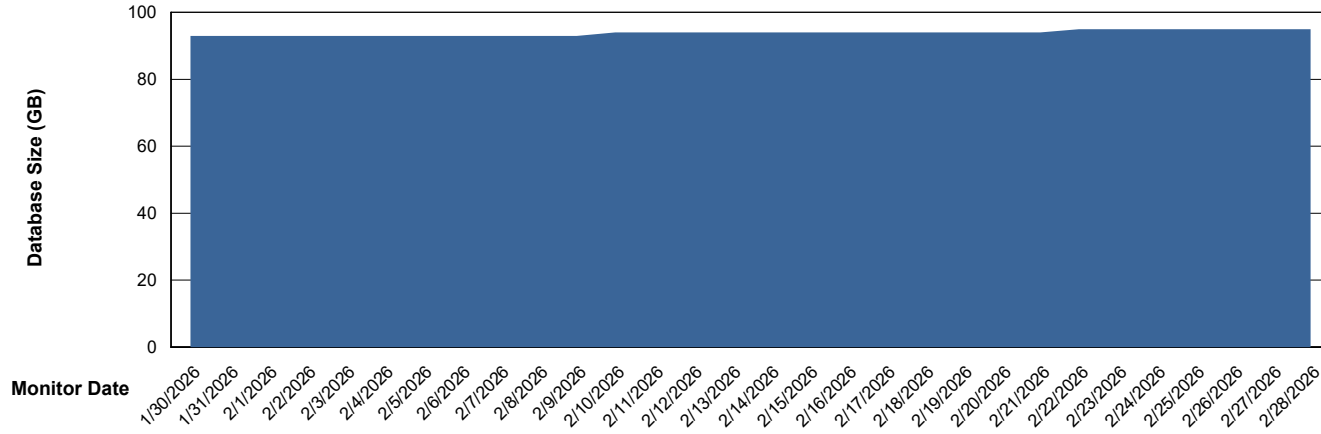

DATABASE SIZE KBR-BI-TOR_PROD_ABS1

Database growth over last month