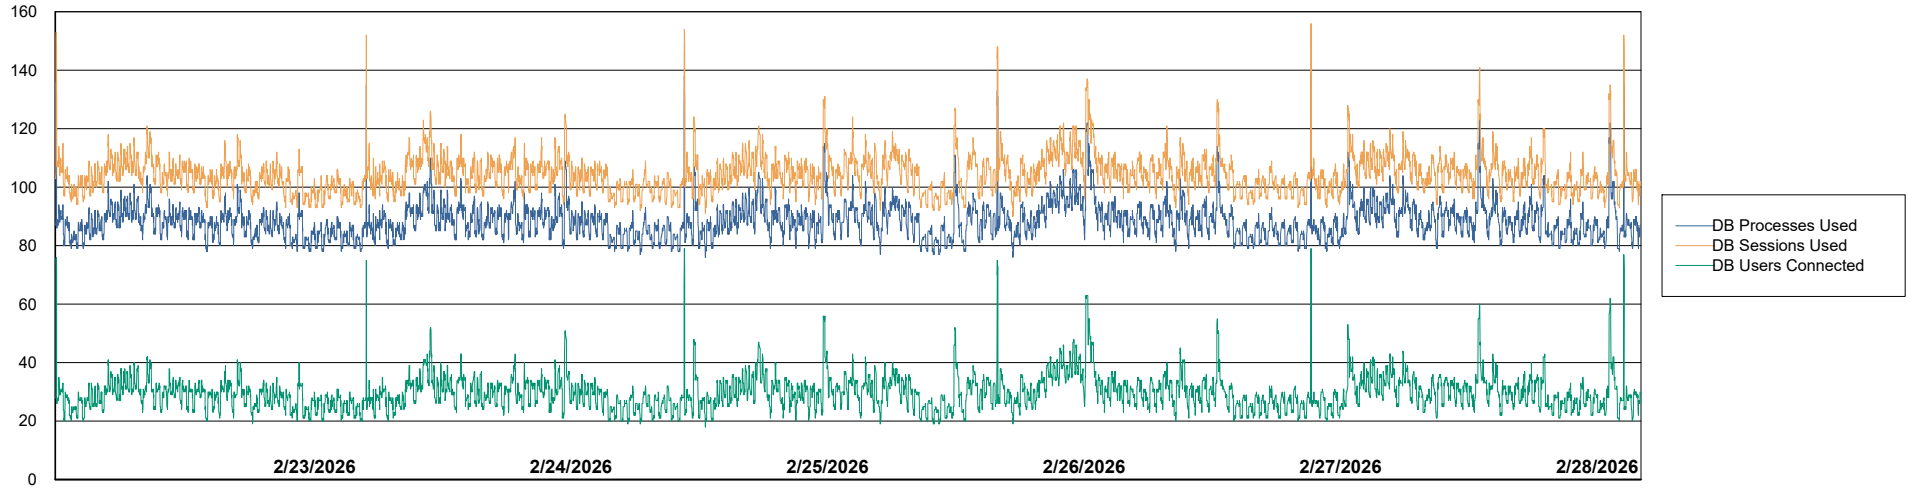

Database Performance KBR-BI-TOR_PROD_ABS1