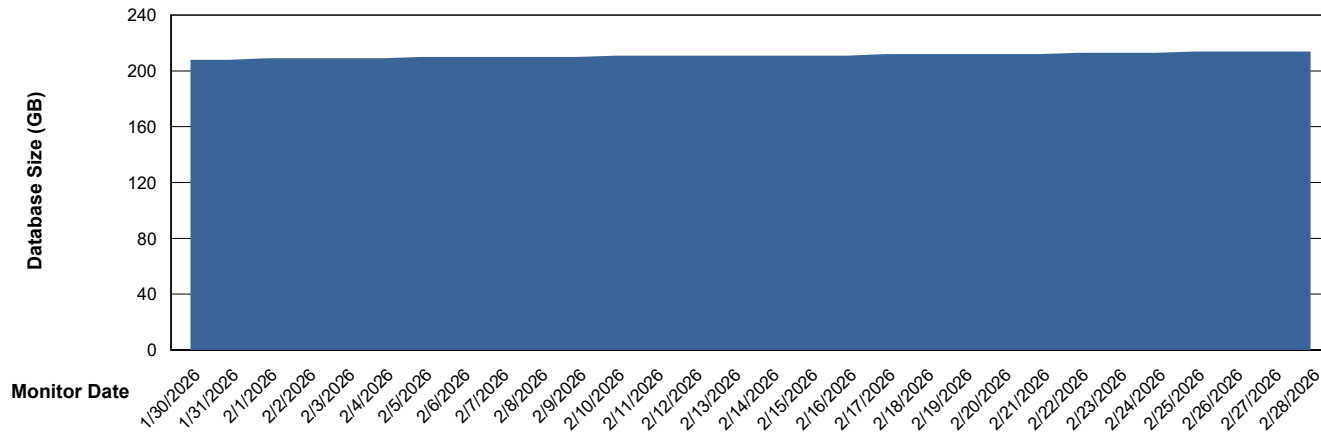

Customer KBR OCI TOR Production
Database ID 200

DATABASE SIZE KBR-BI-TOR_PROD_ABS1

Database growth over last month

DATABASE SIZE KBR-DBS1-TOR_PROD_ABS1

Database growth over last month

Weekly SLA Customer Report