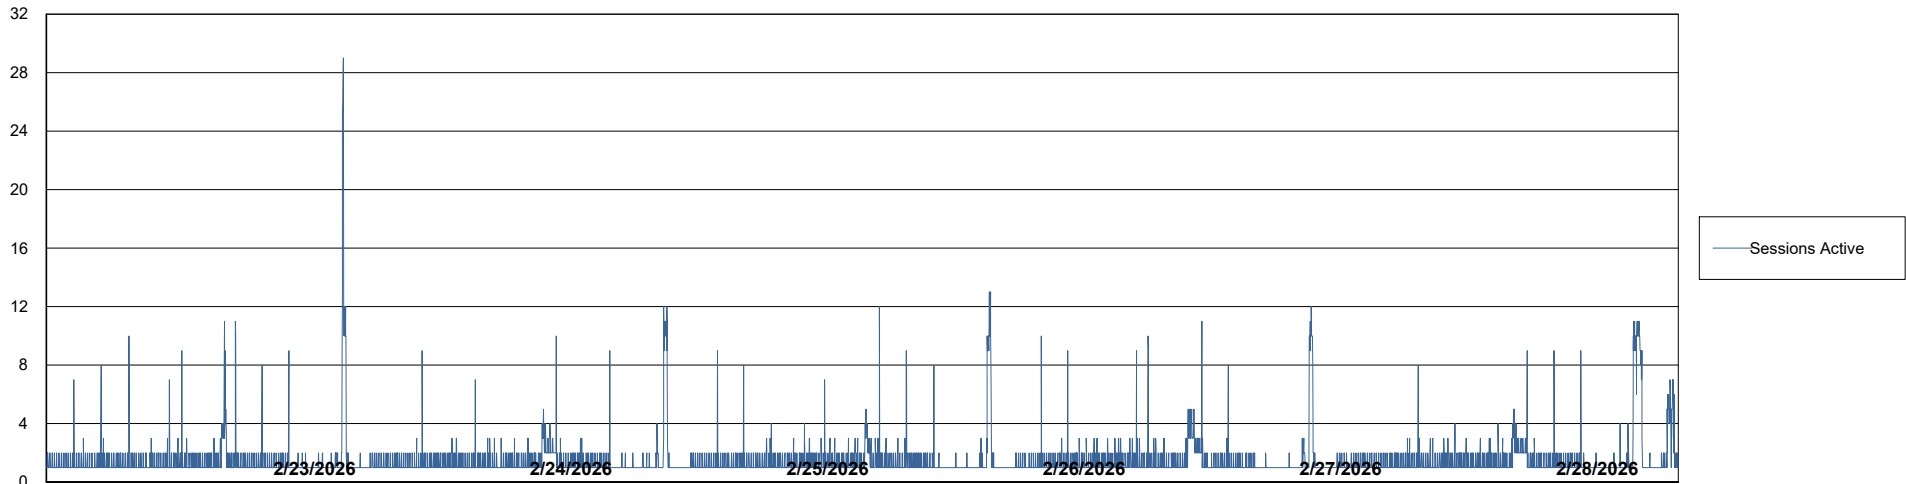

Weekly SLA Customer Report

Customer KBR OCI TOR Production
Database ID 200

Database Performance KBR-BI-TOR_PROD_ABS1

Weekly SLA Customer Report

Customer KBR OCI TOR Production
Database ID 200

Database Performance KBR-DBS1-TOR_PROD_ABS1