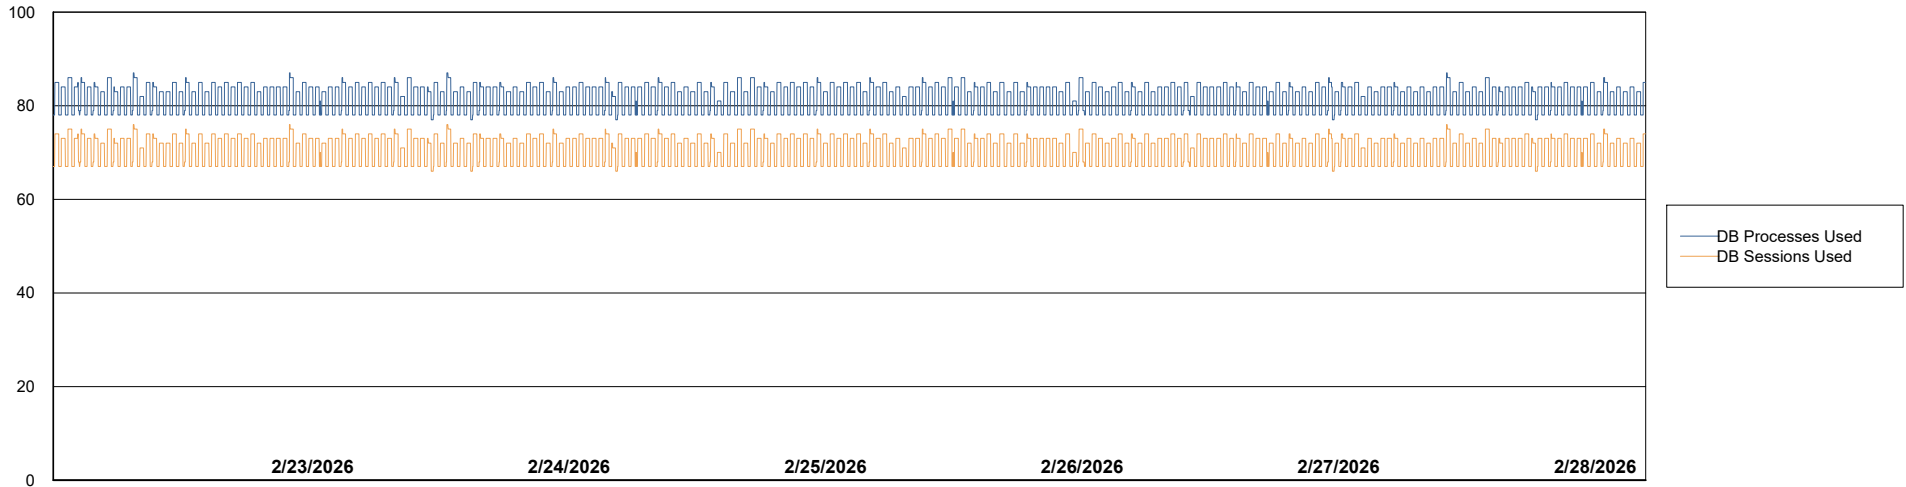

Database Performance KBR-DBS2-TOR_PROD_HSBABS1

DB Processes Max 0
DB Processes Max 1,000
DB Processes Max 4