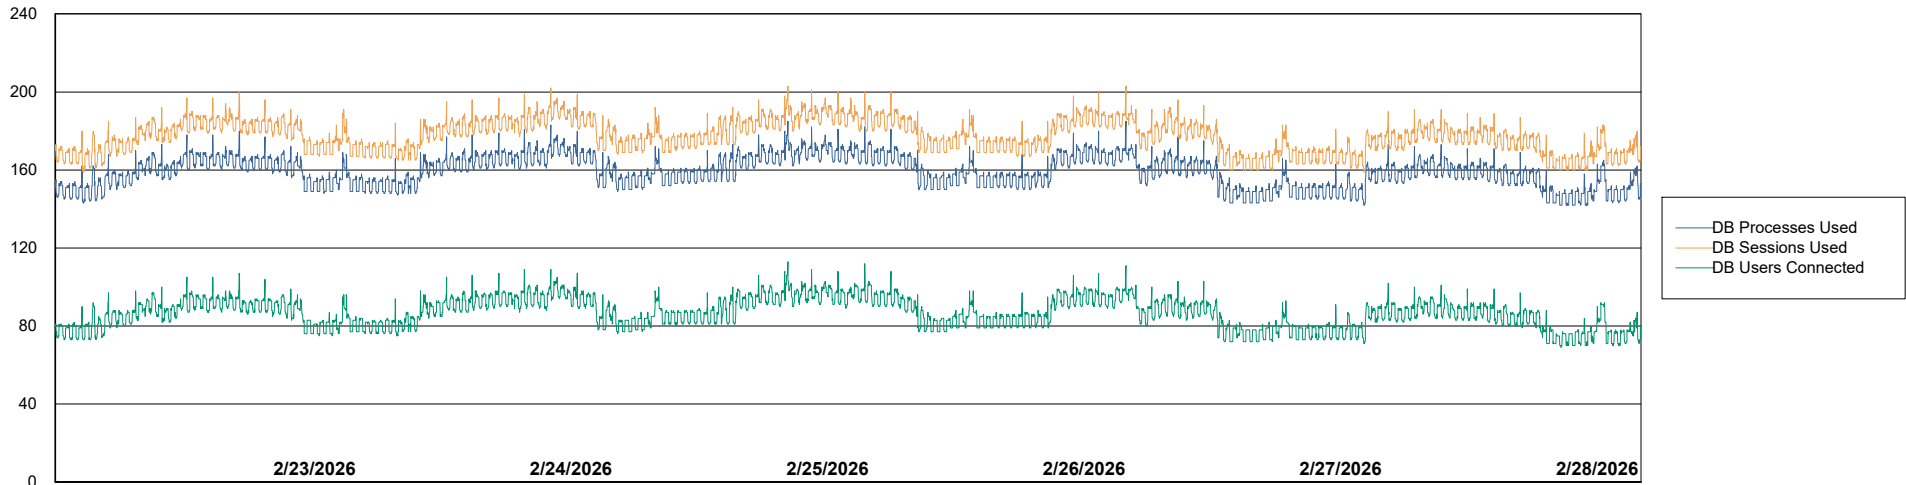

Weekly SLA Customer Report

Customer KBR OCI TOR Production
Database ID 200

Database Performance KBR-BI-TOR_PROD_ABS1

Weekly SLA Customer Report

Customer KBR OCI TOR Production
Database ID 200

Database Performance KBR-DBS1-TOR_PROD_ABS1