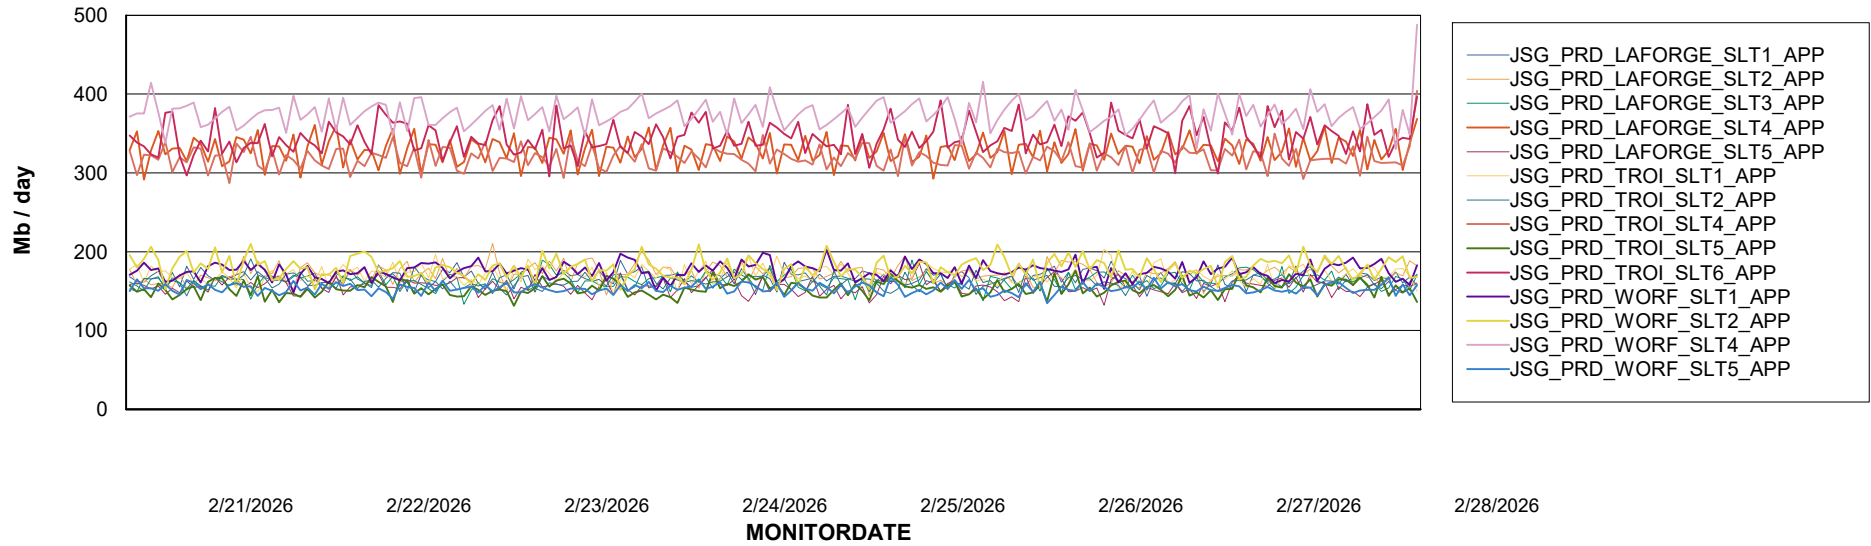

ABSSolute Application Server Services

Avg memory used per ABS Server Service