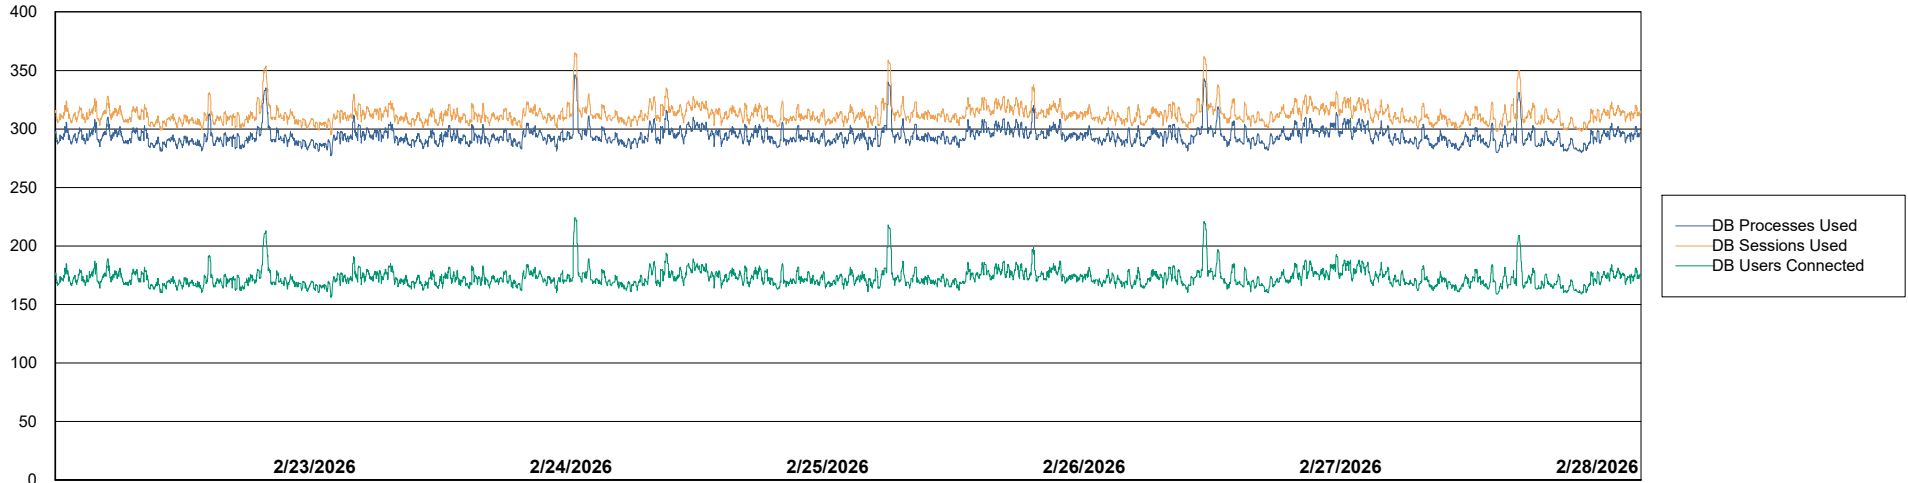

Database Performance JSG_PRD_RIKER_DB_HSBABS1