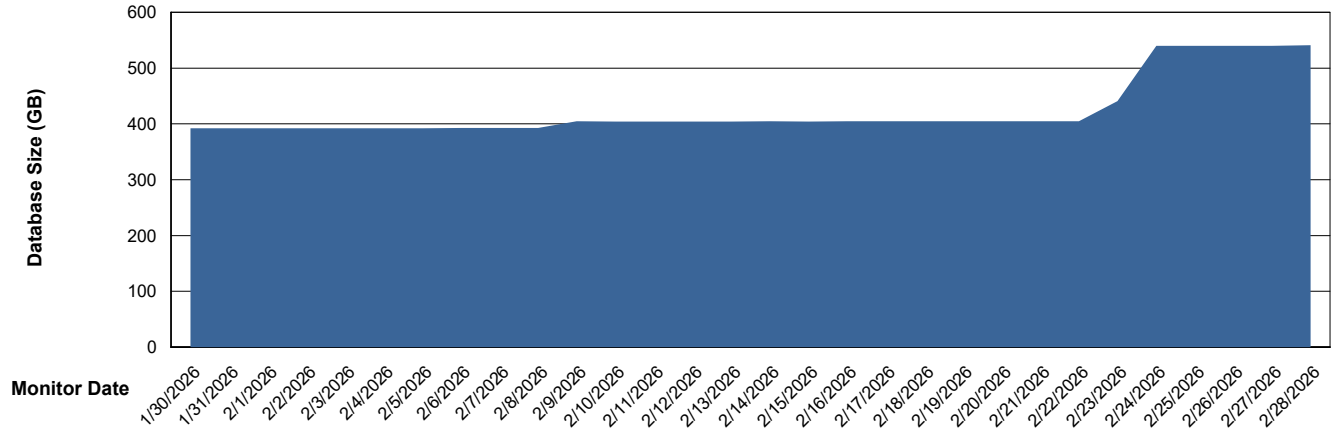

DATABASE SIZE Future JSG_PRD_HVL-VS-ABSOBI_DB_ABS1

Database growth over last month