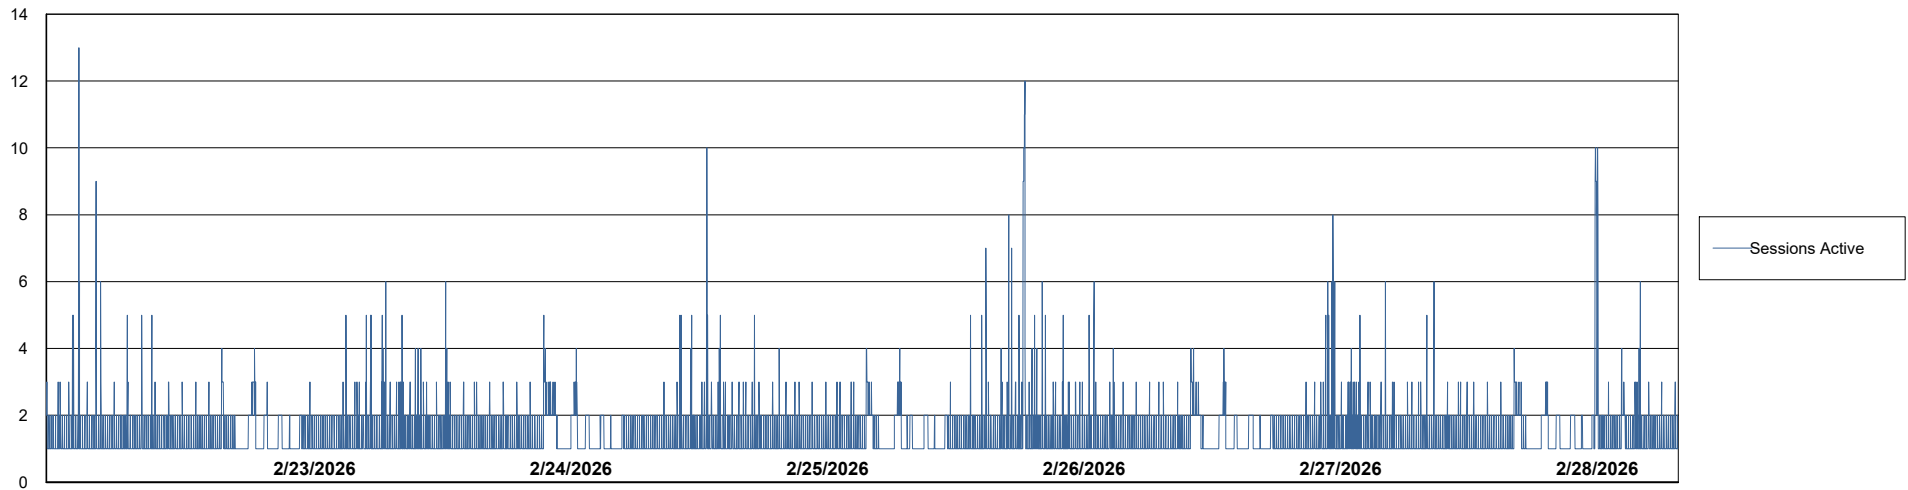

Database Performance JSG_PRD_BASHIR_DB_ABS1