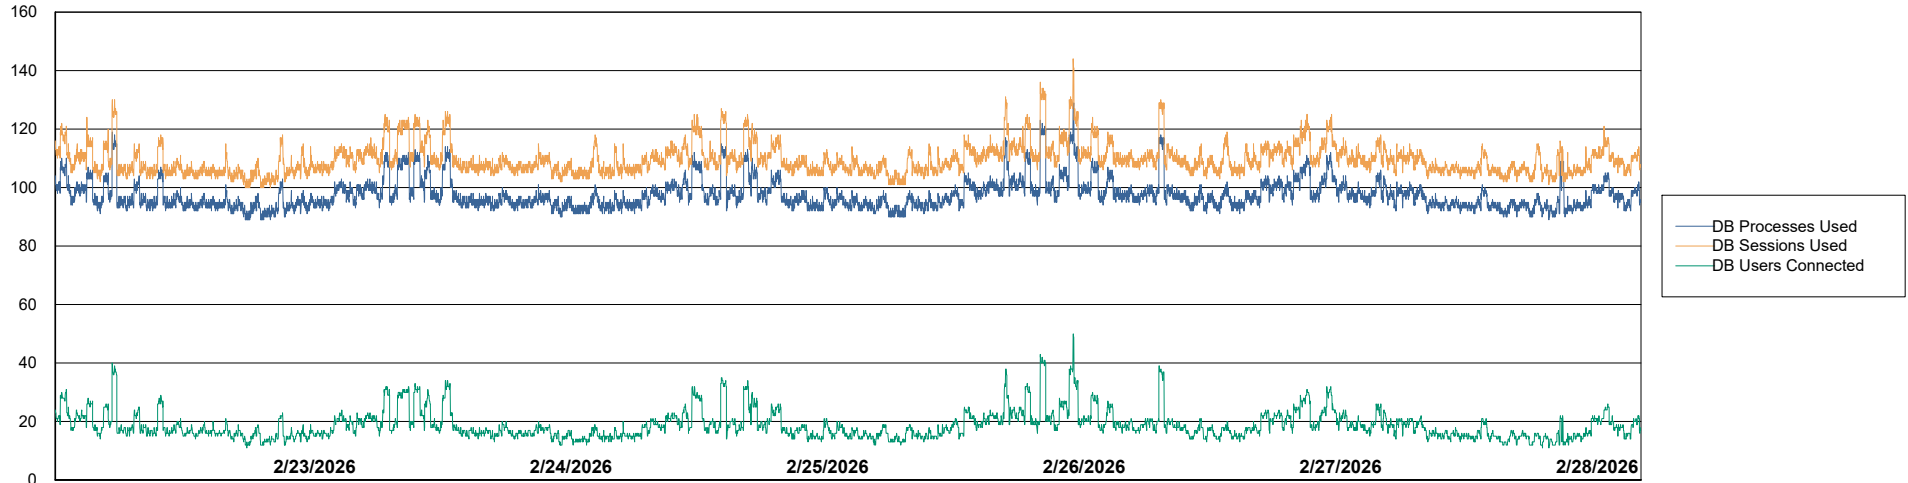

Database Performance JSG_PRD_BASHIR_DB_ABS1