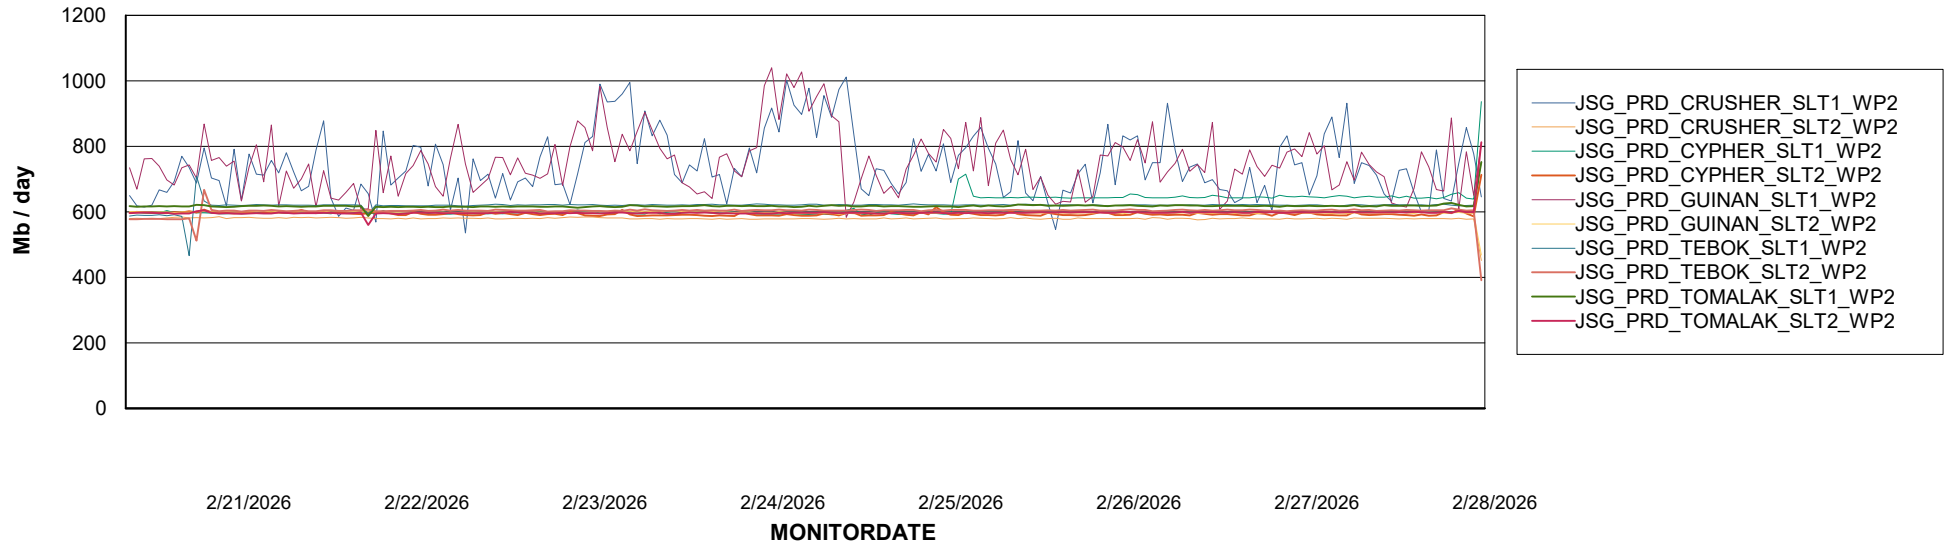

ABSSolute Web Component Services

Avg memory used per ABS Web component