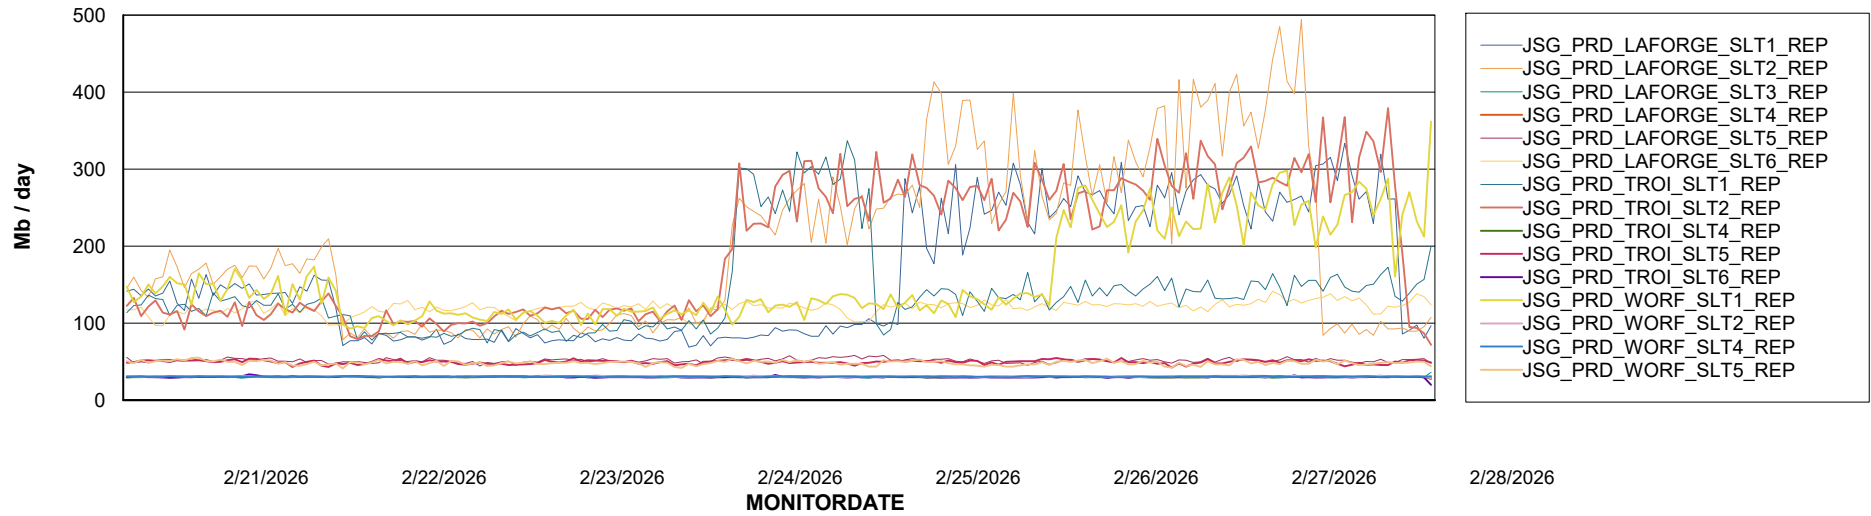

ABSSolute Application ReportServer Services

Avg memory used per ReportServer Service