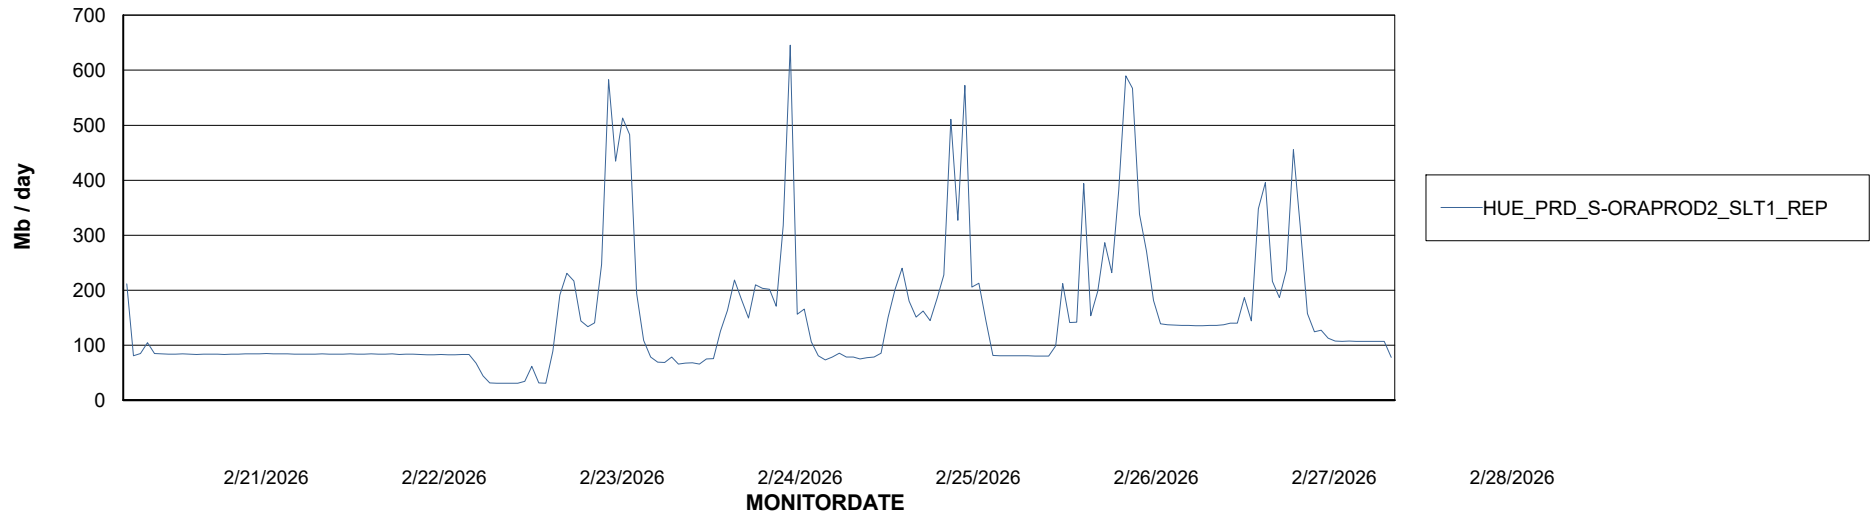

ABSSolute Application ReportServer Services

Avg memory used per ReportServer Service