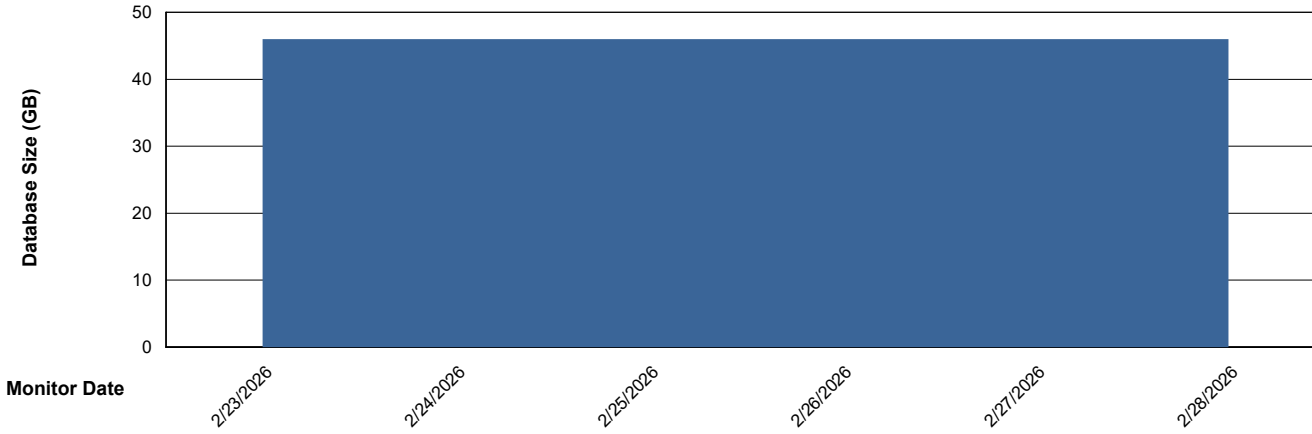

Weekly SLA Customer Report

Customer HUE_Production
Database ID 154

Database Performance HUE_PRD_S-ORABI2024_ABS1

Weekly SLA Customer Report

Customer HUE_Production
Database ID 154

Database Performance HUE_PRD_S-ORAPROD2_ABS1

Weekly SLA Customer Report

Customer HUE_Production
Database ID 154

DATABASE SIZE HUE_PRD_S-ORABI2024_ABS1

Database growth over last month

DATABASE SIZE HUE_PRD_S-ORAPROD2_ABS1

Database growth over last month