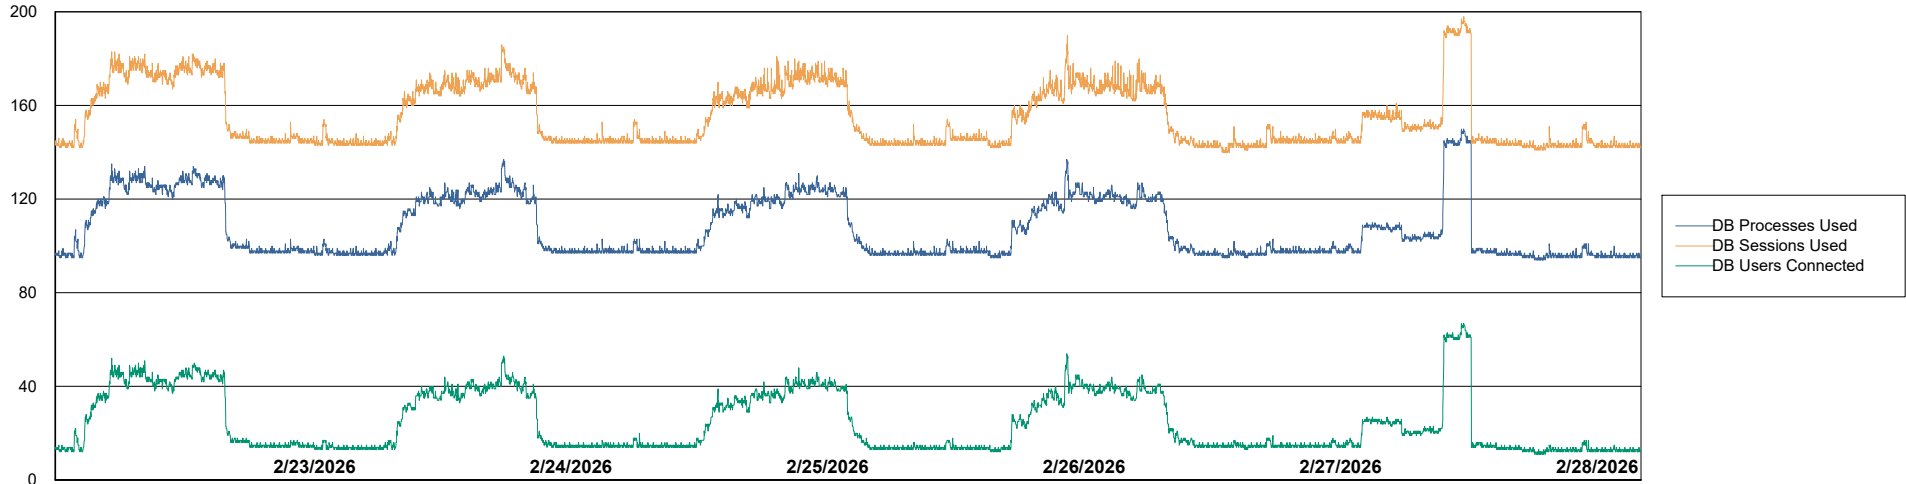

Weekly SLA Customer Report

Customer HUE_Production
Database ID 154

Database Performance HUE_PRD_S-ORABI2024_ABS1

Weekly SLA Customer Report

Customer HUE_Production
Database ID 154

Database Performance HUE_PRD_S-ORAPROD2_ABS1