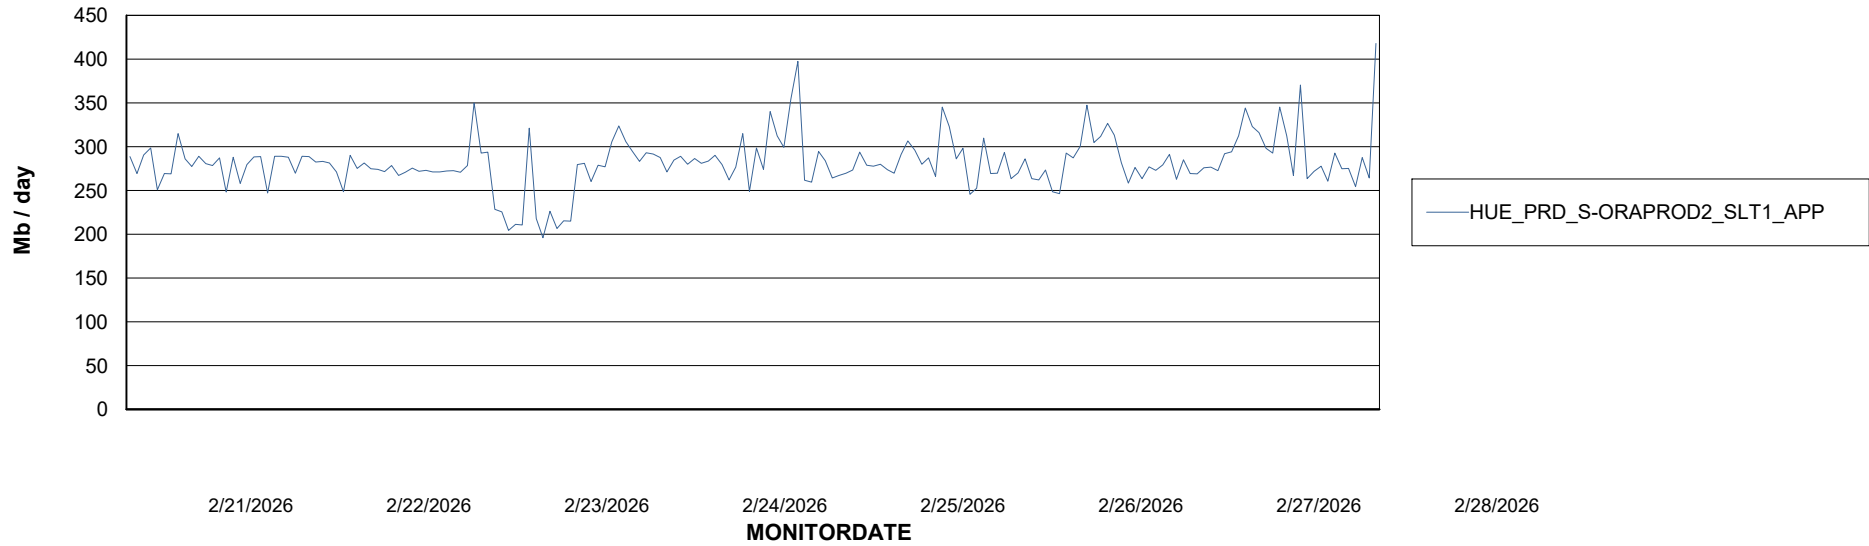

ABSSolute Application Server Services

Avg memory used per ABS Server Service