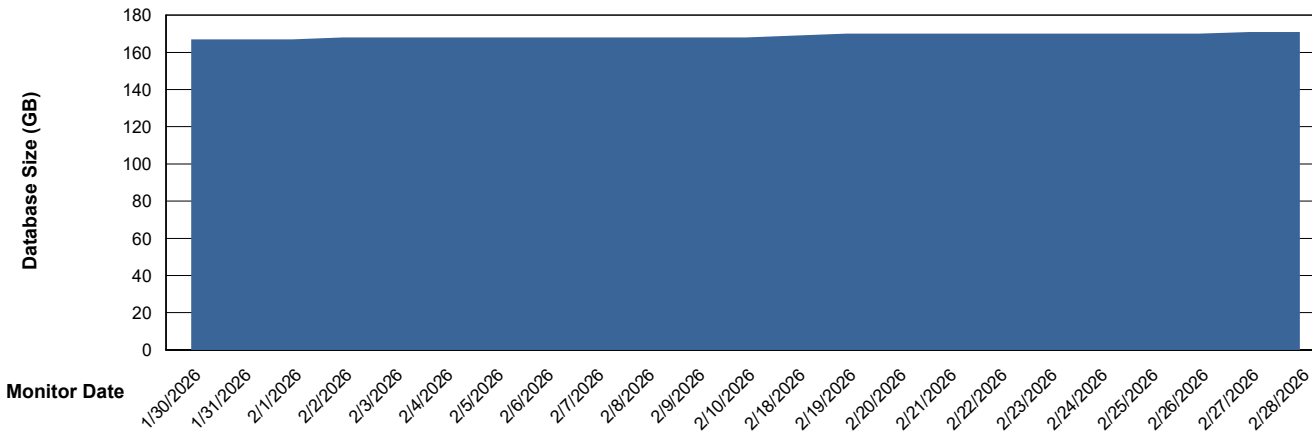

Weekly SLA Customer Report

Customer HUE_Production
Database ID 154

DATABASE SIZE HUE_PRD_S-ORABI2024_ABS1

Database growth over last month

DATABASE SIZE HUE_PRD_S-ORAPROD2_ABS1

Database growth over last month