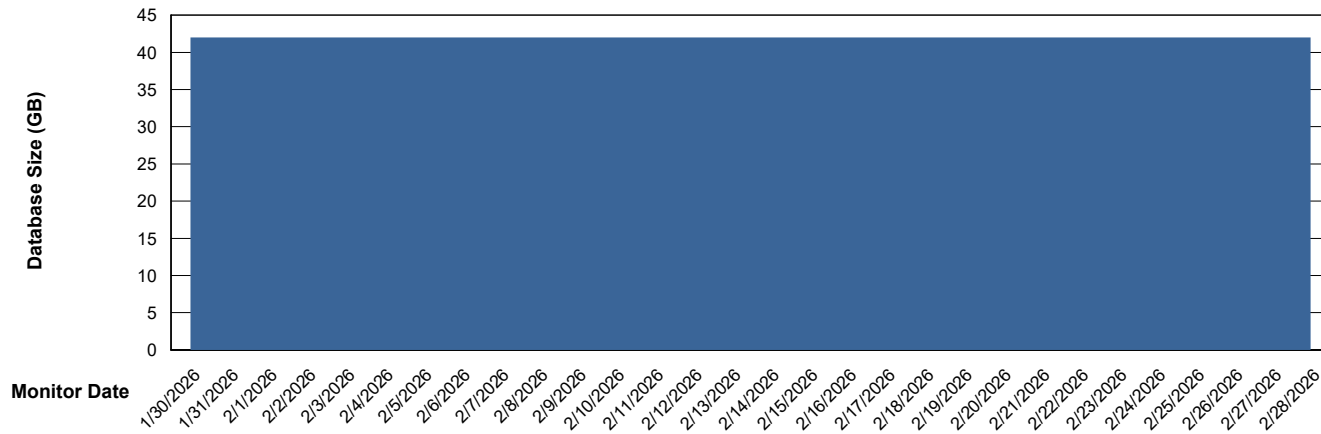

Weekly SLA Customer Report

Customer EUT_Production
Database ID 114

DATABASE SIZE EUT_EUP_PRD_URVINA22T_DB_ABS1

Database growth over last month

DATABASE SIZE EUT_URM_PRD_URVINA26_DB_ABS1

Database growth over last month