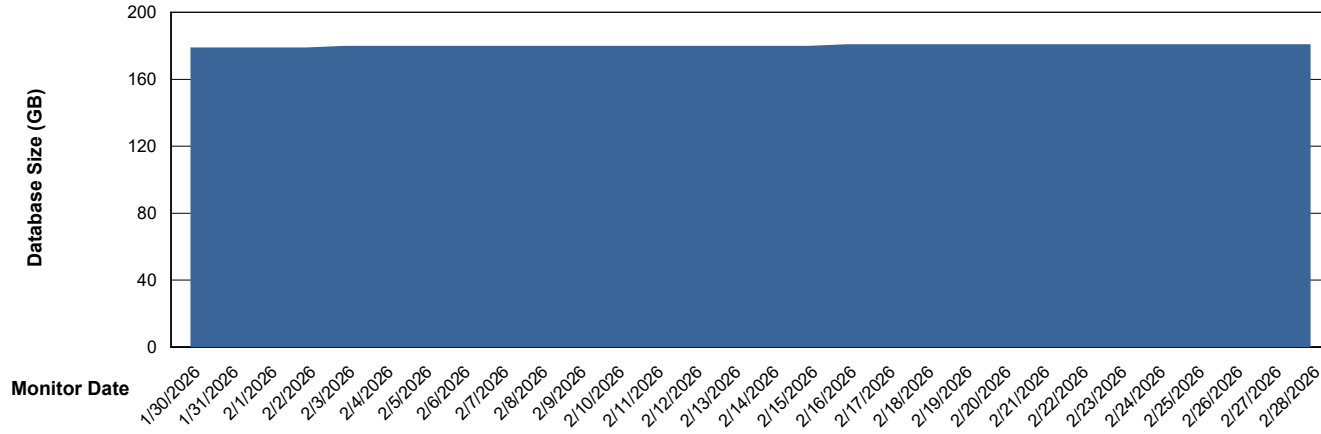

Weekly SLA Customer Report

Customer EUT_Production
Database ID 114

Database Performance EUT_EUP_PRD_URVINA22T_DB_ABS1

Weekly SLA Customer Report

Customer EUT_Production
Database ID 114

Database Performance EUT_URM_PRD_URVINA26_DB_ABS1

Weekly SLA Customer Report

Customer EUT_Production
Database ID 114

DATABASE SIZE EUT_EUP_PRD_URVINA22T_DB_ABS1

Database growth over last month

DATABASE SIZE EUT_URM_PRD_URVINA26_DB_ABS1

Database growth over last month