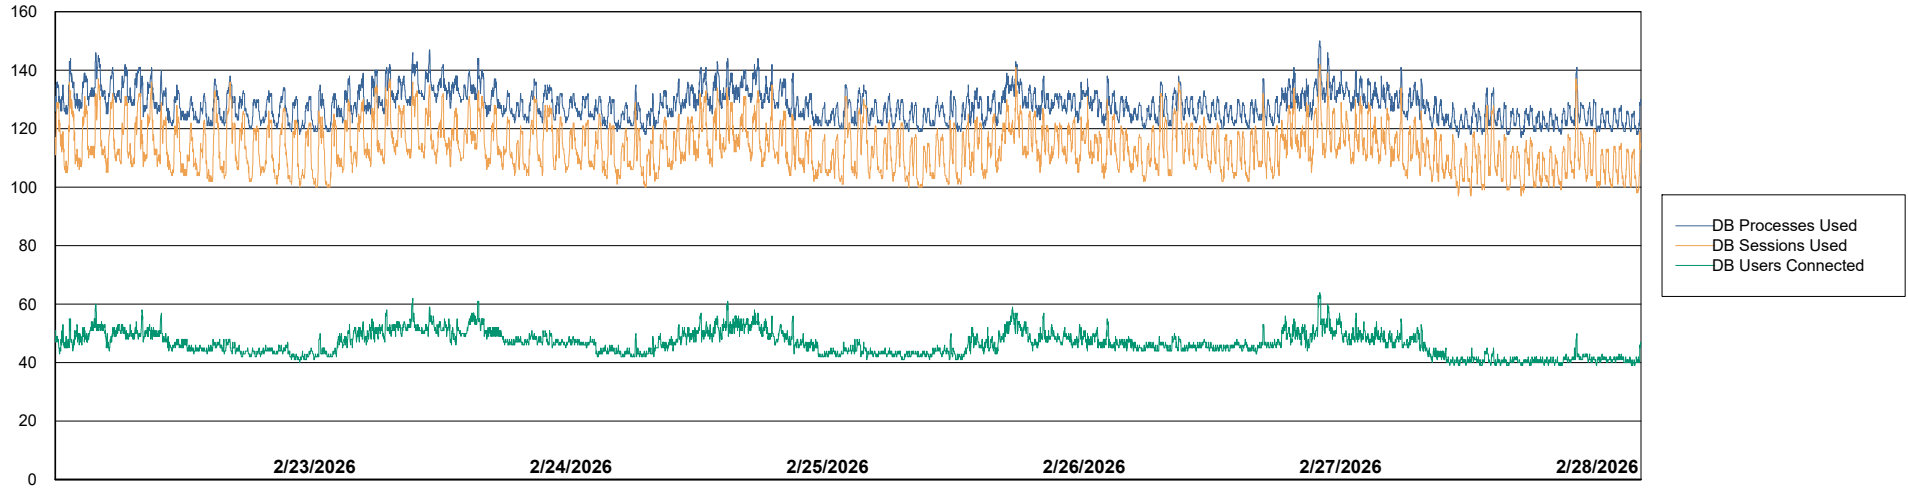

Weekly SLA Customer Report

Customer EUT_Production
Database ID 114

Database Performance EUT_EUP_PRD_URVINA22T_DB_ABS1

Weekly SLA Customer Report

Customer EUT_Production
Database ID 114

Database Performance EUT_URM_PRD_URVINA26_DB_ABS1