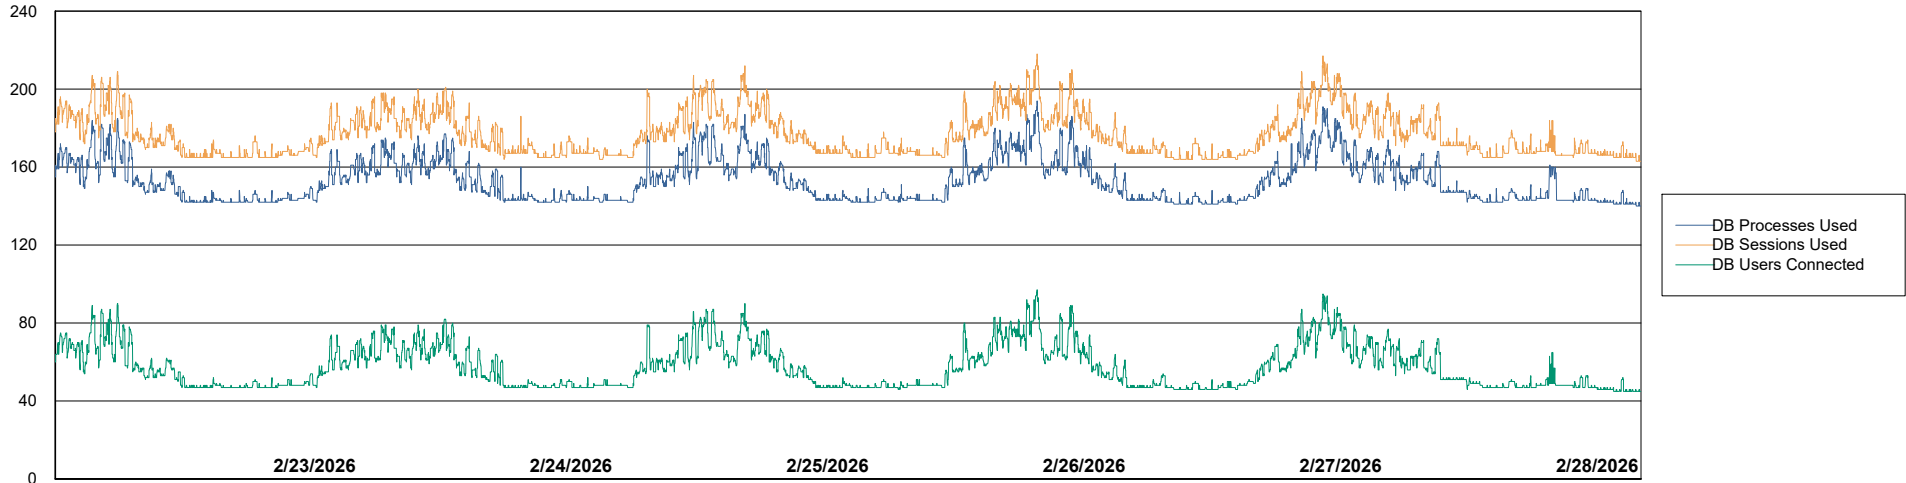

Database Performance ELJ_PRD_FRASEQXPRDDB01_ABS1