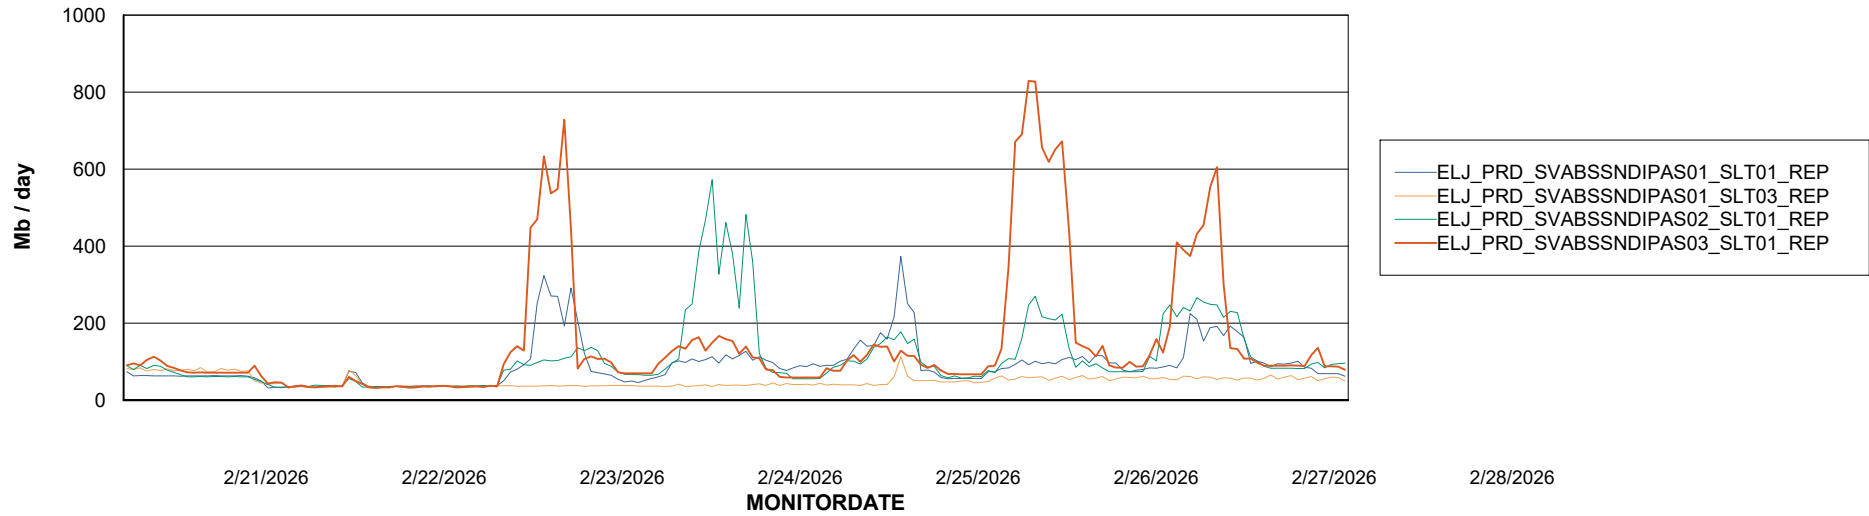

Avg memory used per ABS Server Service

Avg users per day per ABS server

Weekly SLA Customer Report

Customer ELJ Production
Database ID 72

ABSSolute Application ReportServer Services

Avg memory used per ReportServer Service