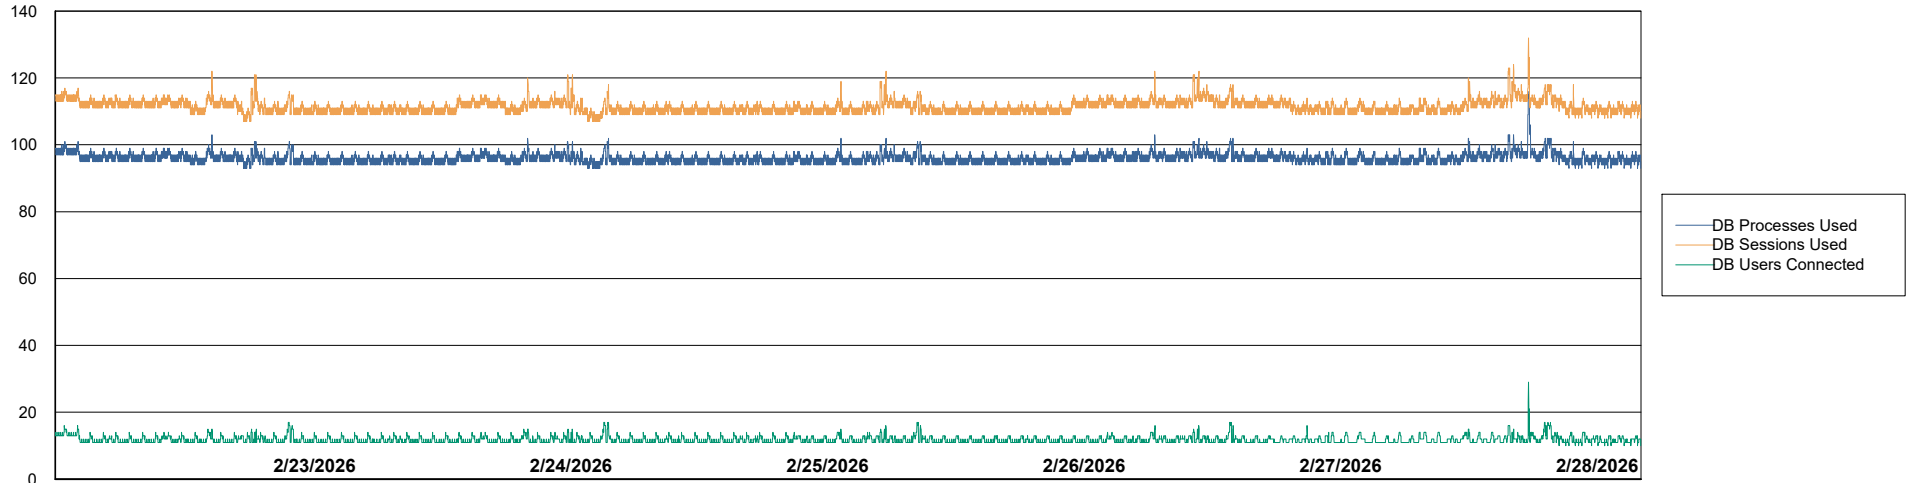

DB Processes Max 1,000
DB Sessions Max 0

Weekly SLA Customer Report

Customer ELJ Production
Database ID 72

Database Performance ELJ_PRD_FRASEQXPRDDB03_ABS1

Weekly SLA Customer Report

Customer ELJ Production
Database ID 72