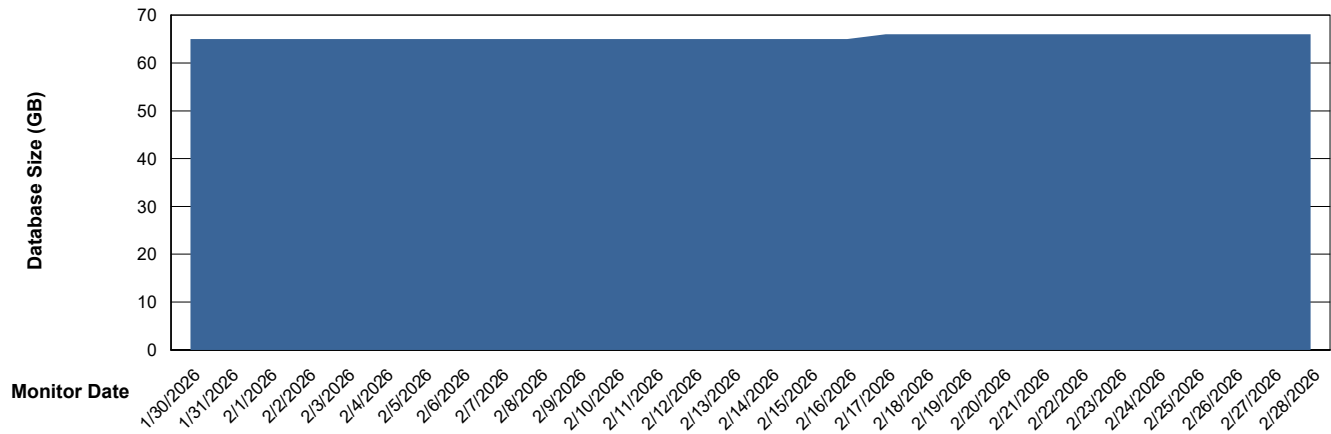

DATABASE SIZE ELJ_PRD_FRASEQXPRDDB03_ABS1

Database growth over last month