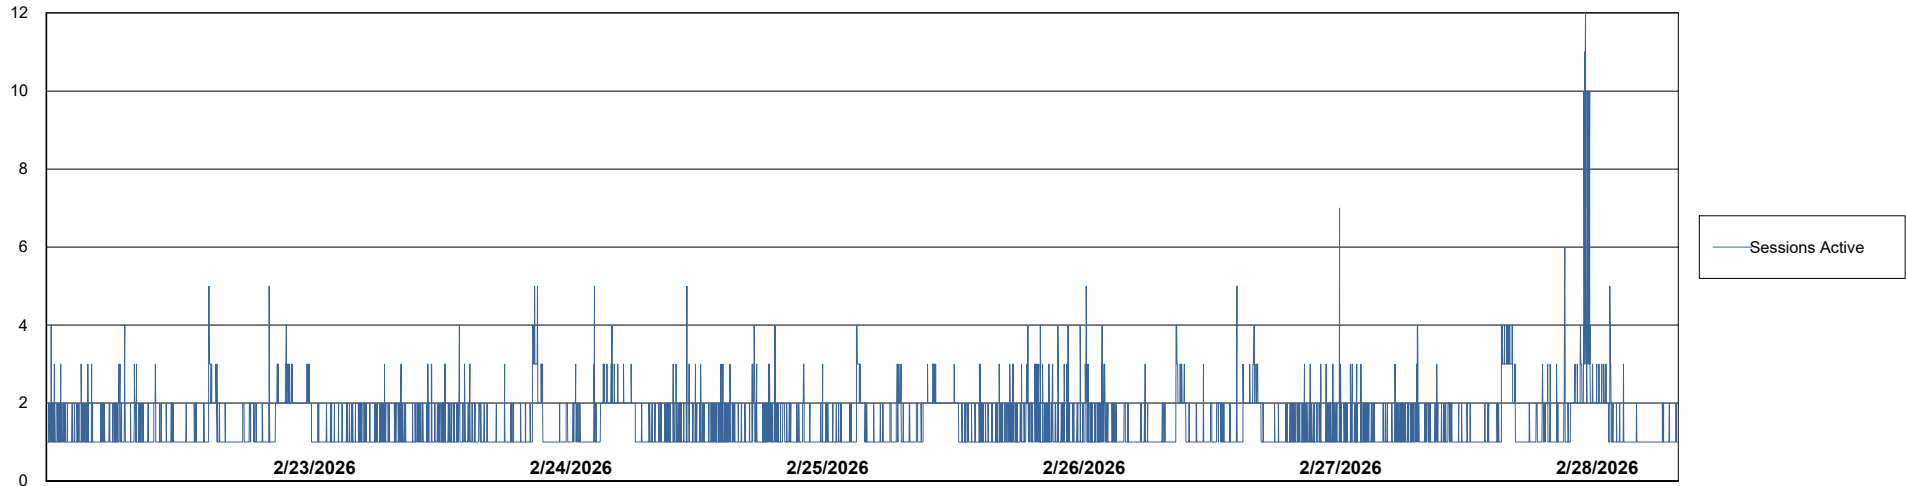

Database Performance ELJ_PRD_FRASEQXPRDDB01_ABS1