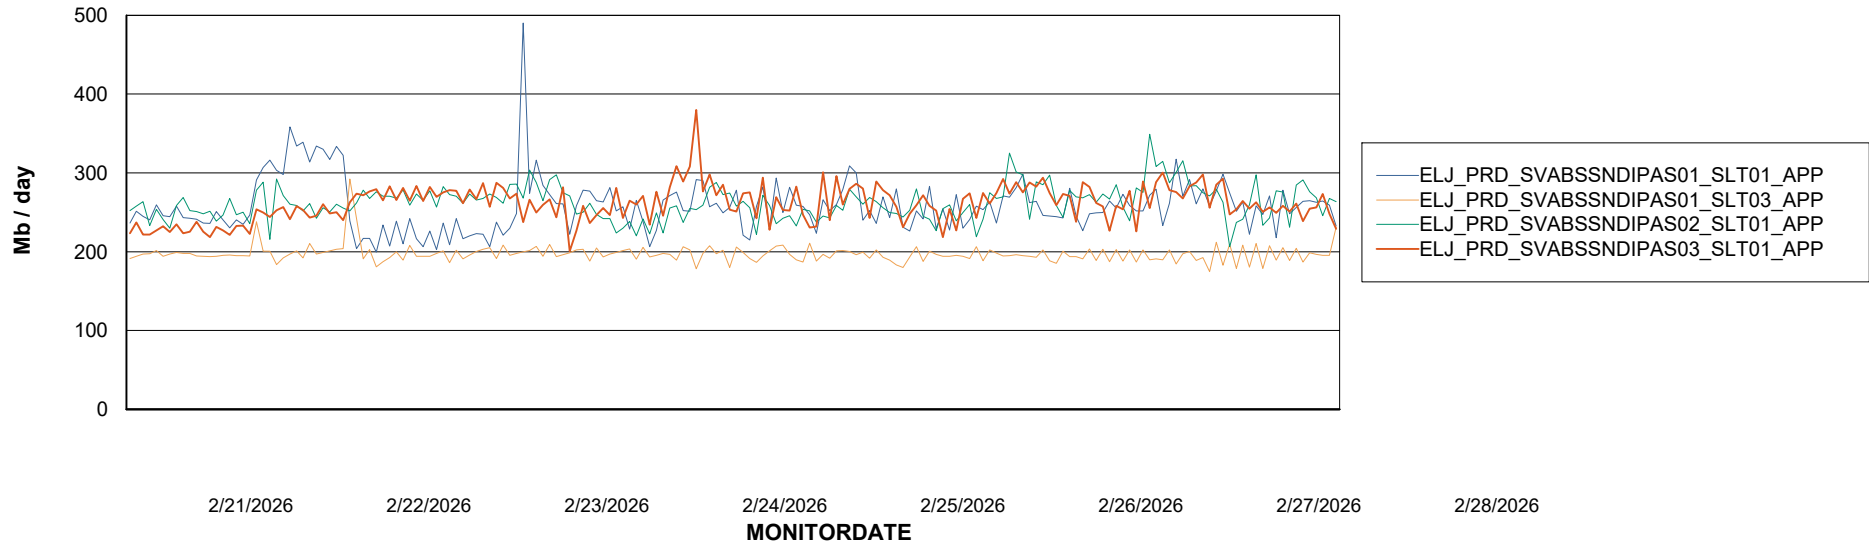

ABSSolute Application Server Services

Avg memory used per ABS Server Service