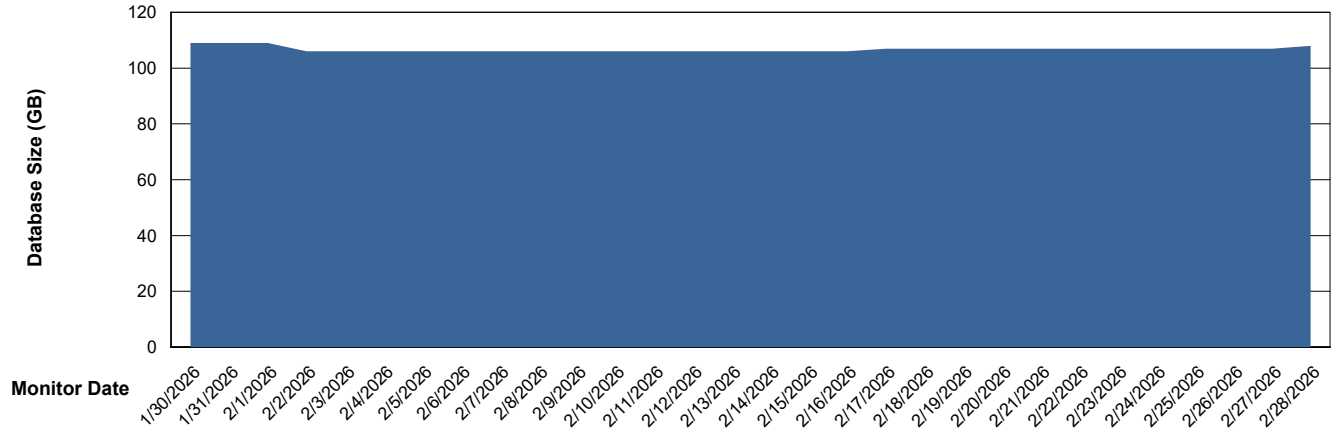

DB Processes Max 1,000
DB Sessions Max 0

Weekly SLA Customer Report

Customer ELJ Production
Database ID 72

Database Performance ELJ_PRD_FRASEQXPRDDB03_ABS1

Weekly SLA Customer Report

Customer ELJ Production
Database ID 72

DATABASE SIZE ELJ_PRD_FRASEQXPRDDB01_ABS1

Database growth over last month

DATABASE SIZE ELJ_PRD_FRASEQXPRDDB03_ABS1

Database growth over last month

Weekly SLA Customer Report

Customer ELJ Production
Database ID 72