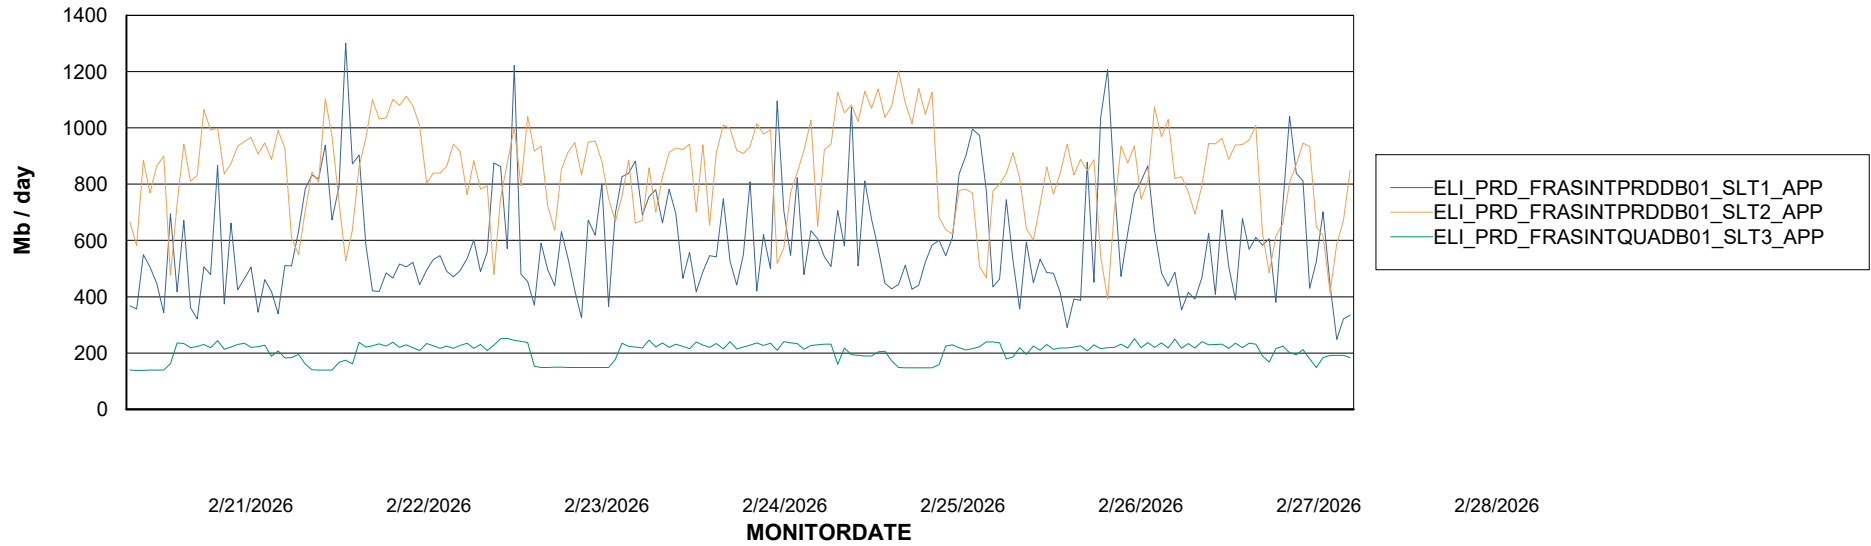

ABSSolute Application Server Services

Avg memory used per ABS Server Service