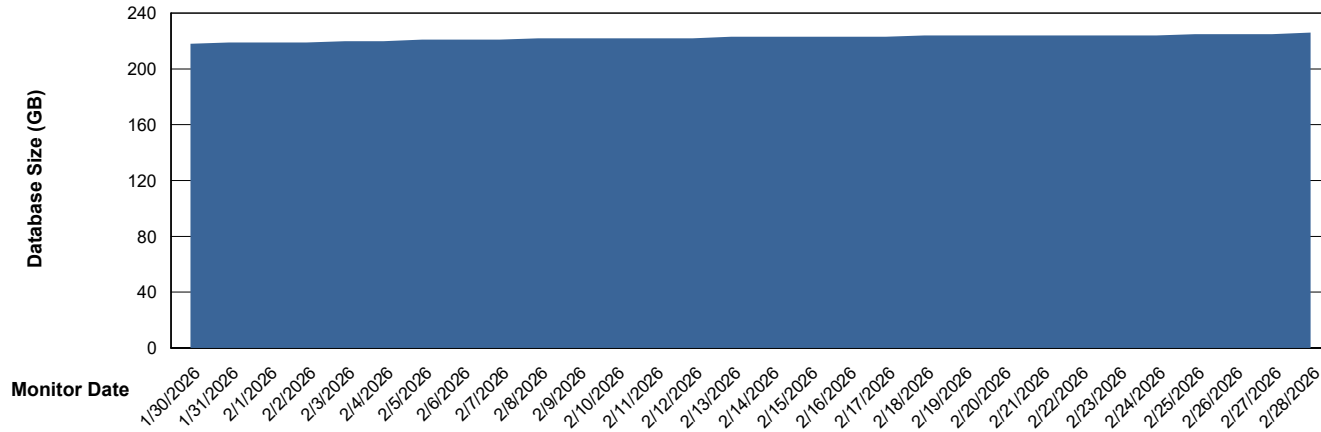

DATABASE SIZE ELI_PRD_FRASINTPRDDB01_ABS1

Database growth over last month