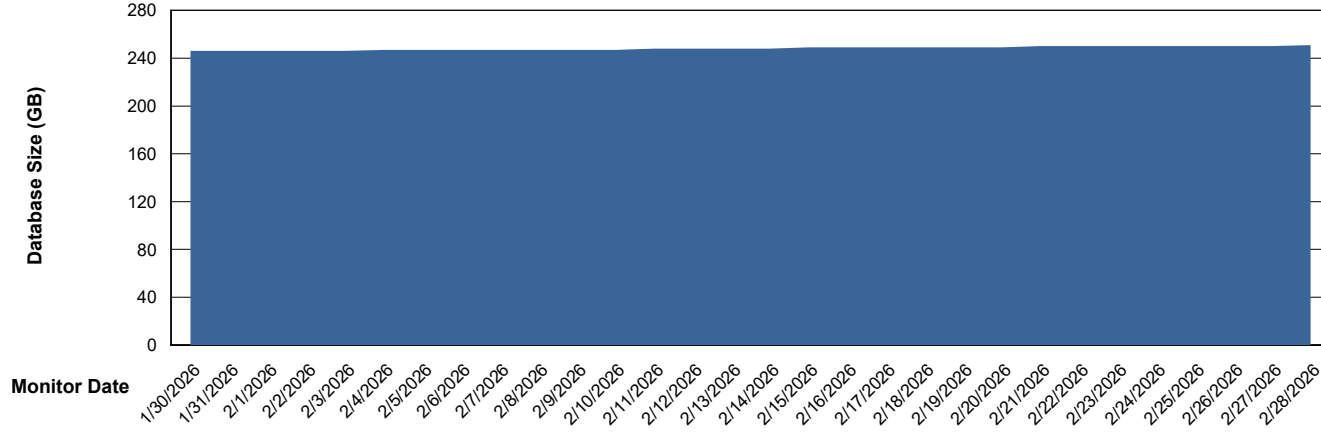

Weekly SLA Customer Report

Customer ELI_Production
Database ID 62

Database Performance ELI_PRD_FRASINTQUADB01_HSBABS1

DB Processes Max 1,000

Weekly SLA Customer Report

Customer ELI_Production
Database ID 62

DATABASE SIZE ELI_PRD_FRASEQXPRDDB04-BI_ABS1

Database growth over last month

DATABASE SIZE ELI_PRD_FRASINTPRDDB01_ABS1

Database growth over last month

Weekly SLA Customer Report

Customer ELI_Production
 Database ID 62