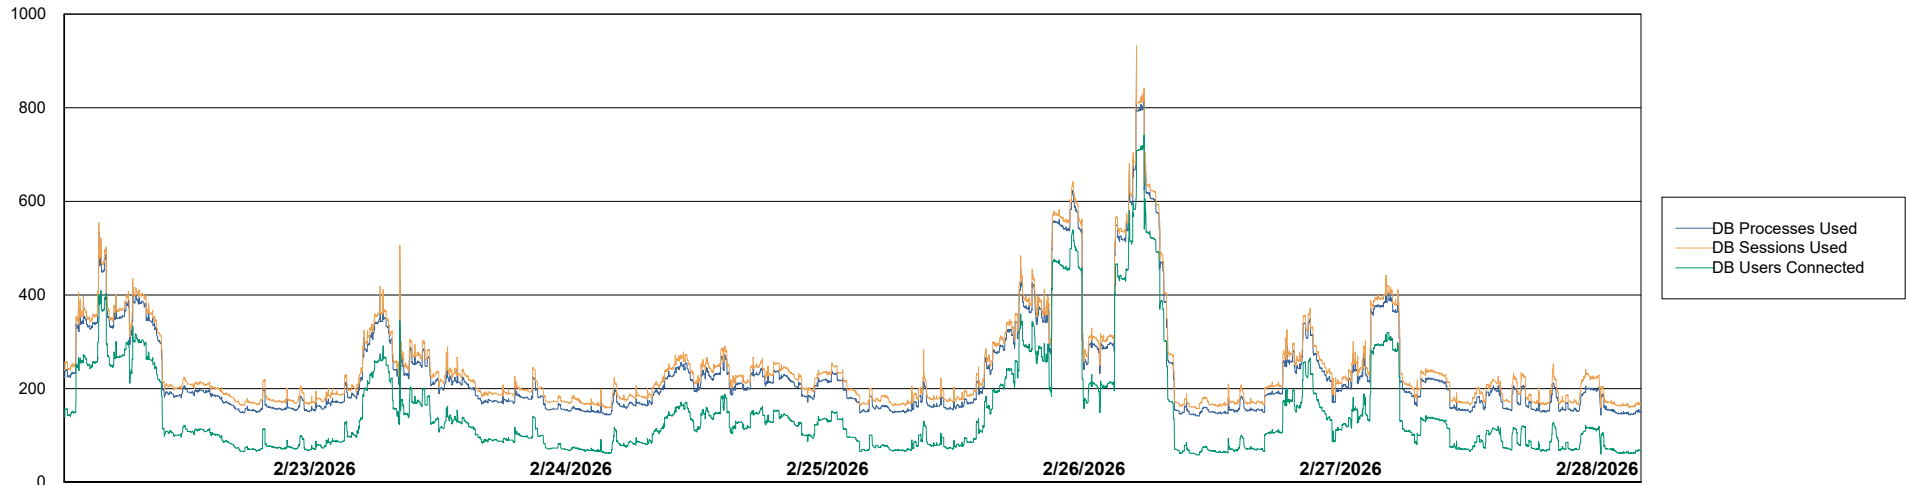

Weekly SLA Customer Report

Customer ELI_Production
Database ID 62

Database Performance ELI_PRD_FRASEQXPRDDB04-BI_ABS1

Weekly SLA Customer Report

Customer ELI_Production
Database ID 62

Database Performance ELI_PRD_FRASINTPRDDB01_ABS1