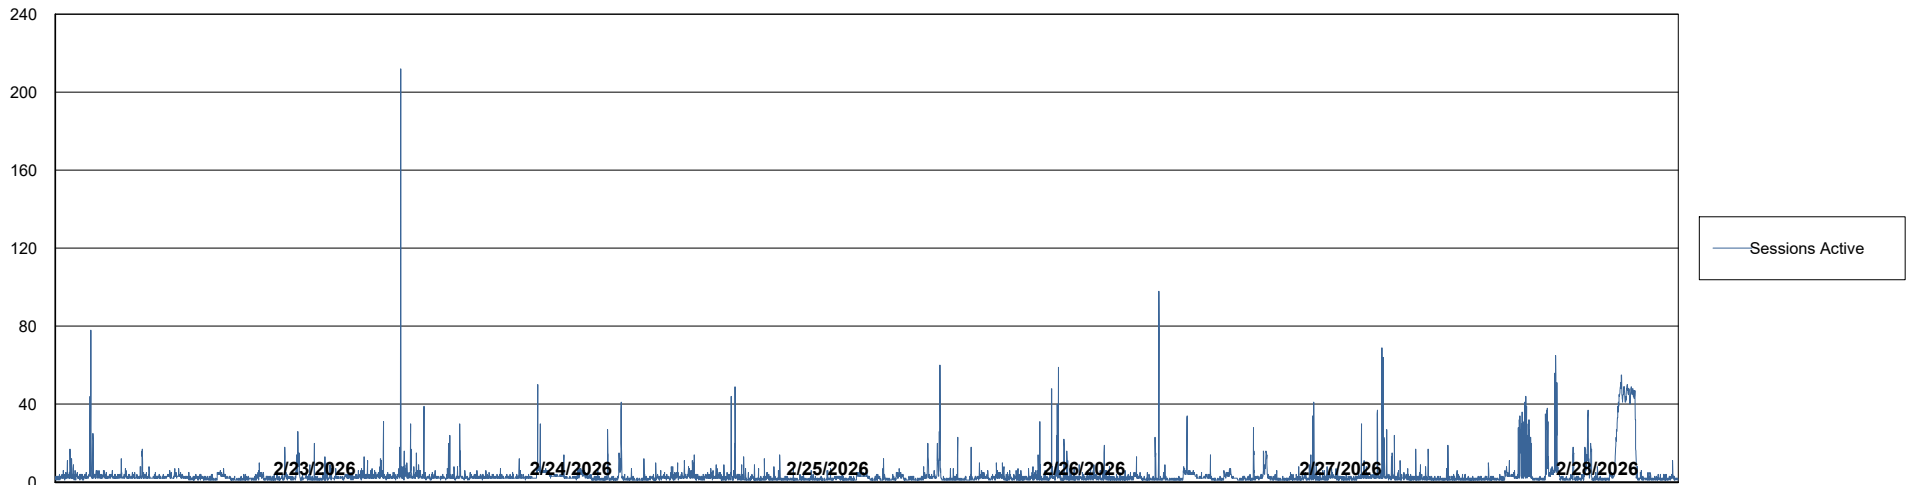

Weekly SLA Customer Report

Customer ELI_Production
Database ID 62

Database Performance ELI_PRD_FRASEQXPRDDB04-BI_ABS1

Weekly SLA Customer Report

Customer ELI_Production
Database ID 62

Database Performance ELI_PRD_FRASINTPRDDB01_ABS1