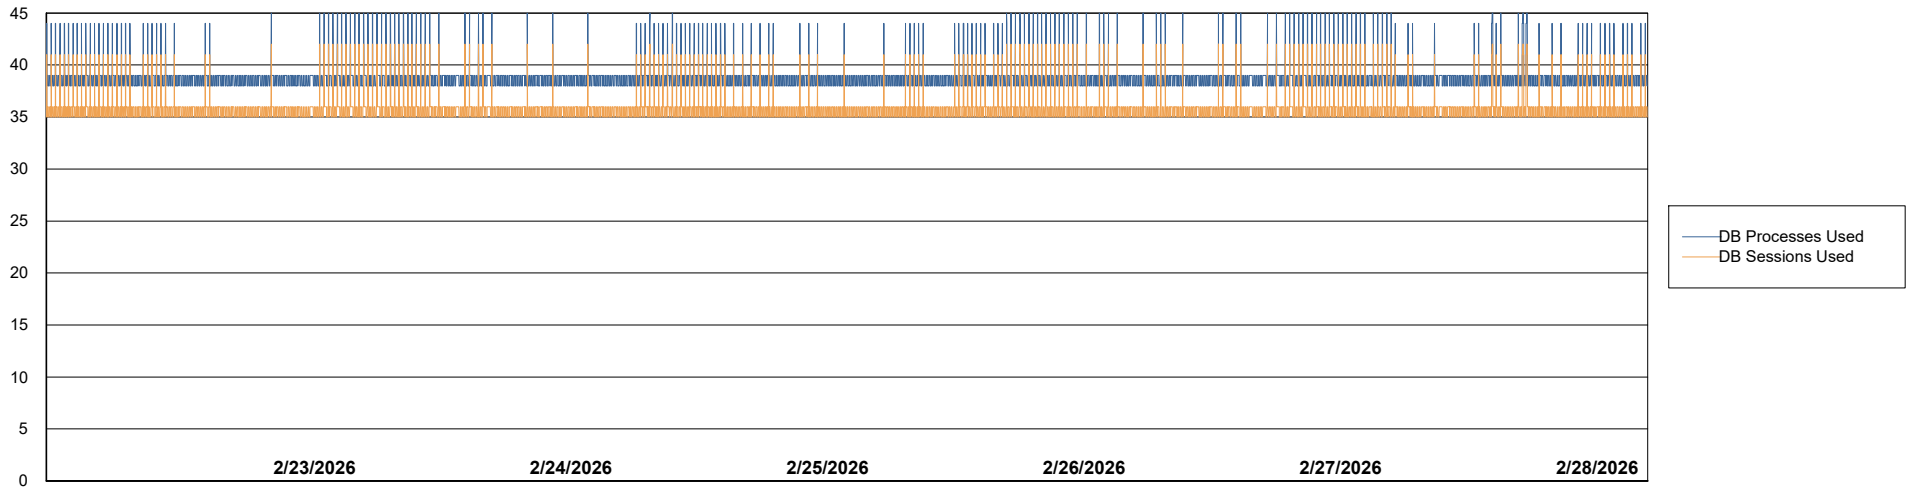

Database Performance ELI_PRD_FRASINTQUADB01_HSBABS1

DB Processes Max 1,000