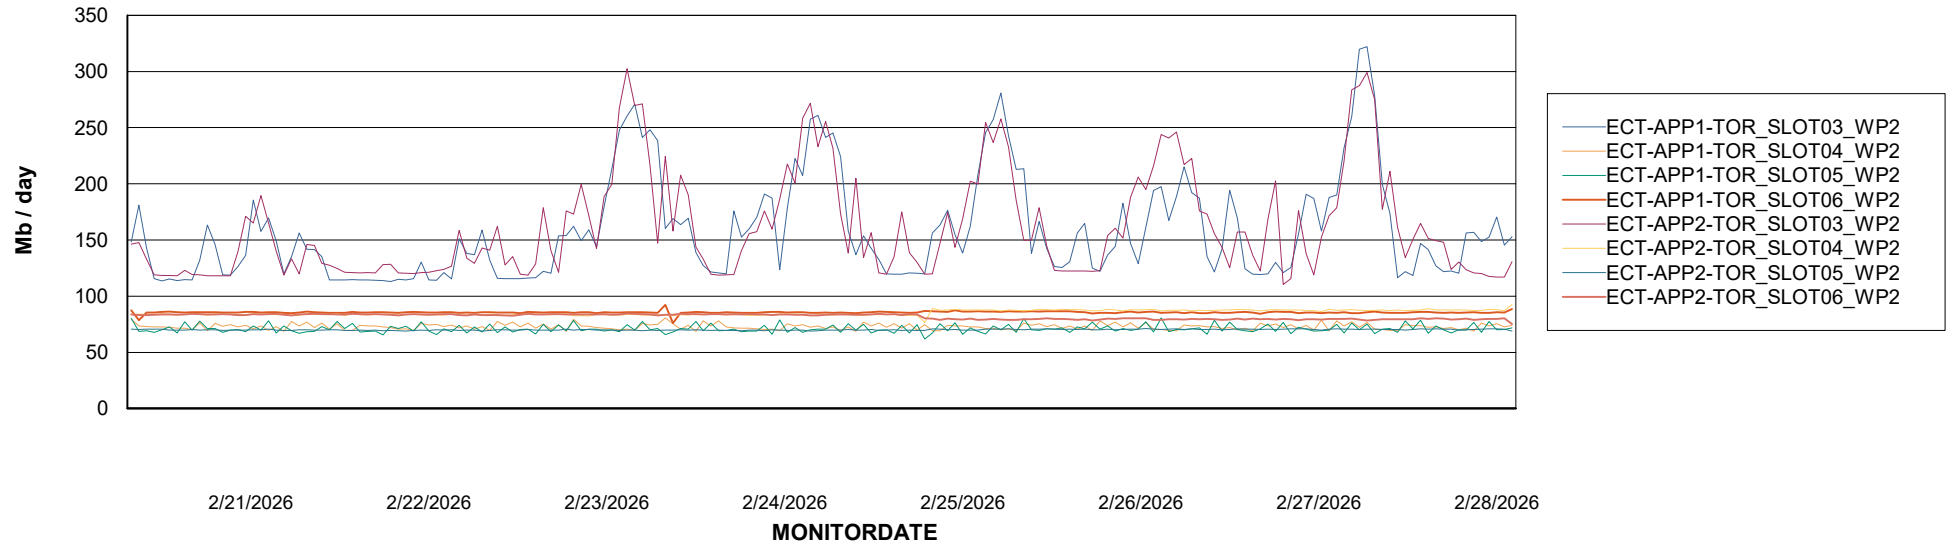

ABSSolute Web Component Services

Avg memory used per ABS Web component