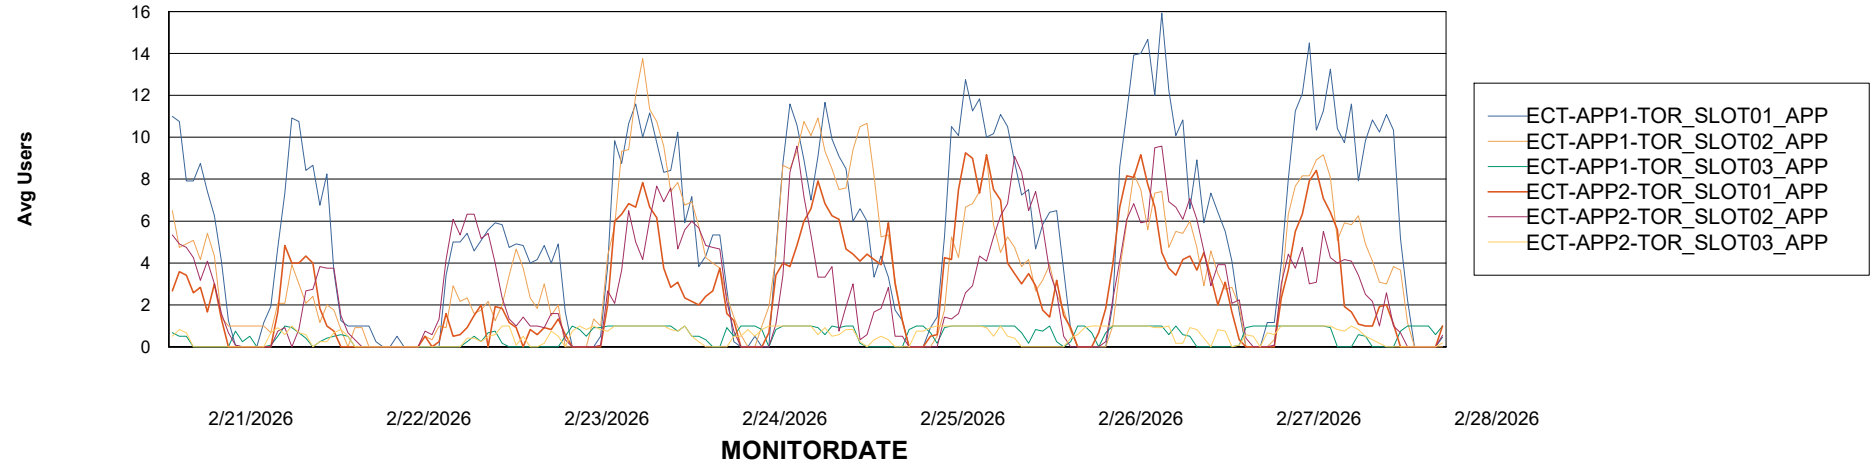

Avg users per day per ABS server