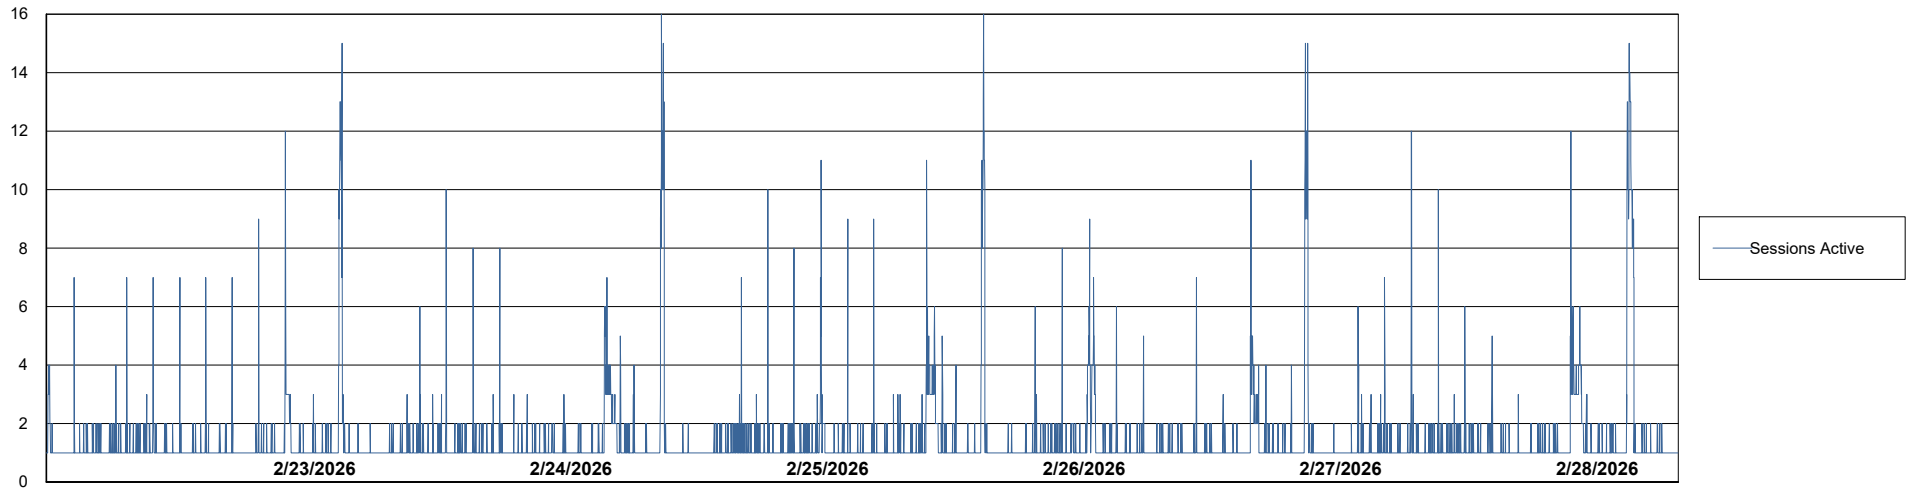

Weekly SLA Customer Report

Customer ECT OCI TOR Production
Database ID 219

Database Performance ECT-BI-TOR_ABS1

Weekly SLA Customer Report

Customer ECT OCI TOR Production
Database ID 219

Database Performance ECT-DBS1-TOR_PROD_ABS1