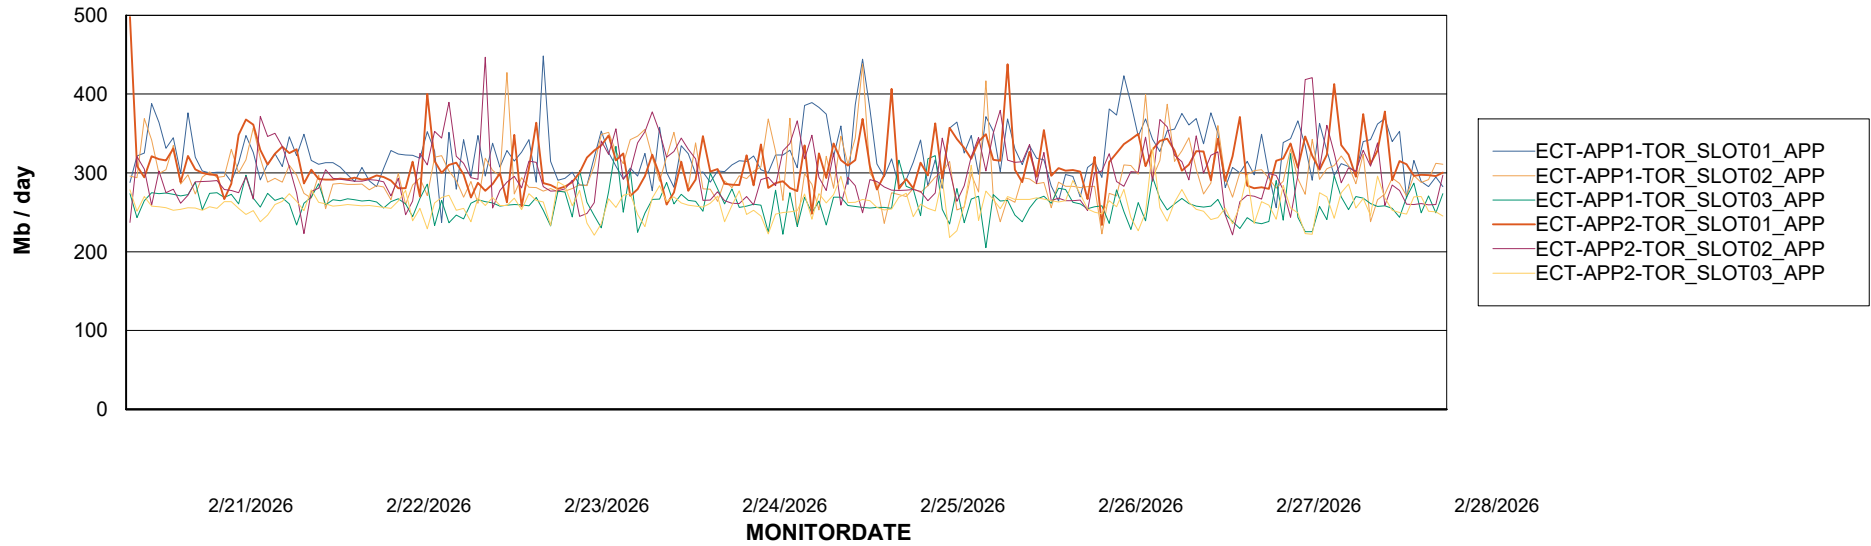

ABSSolute Application Server Services

Avg memory used per ABS Server Service