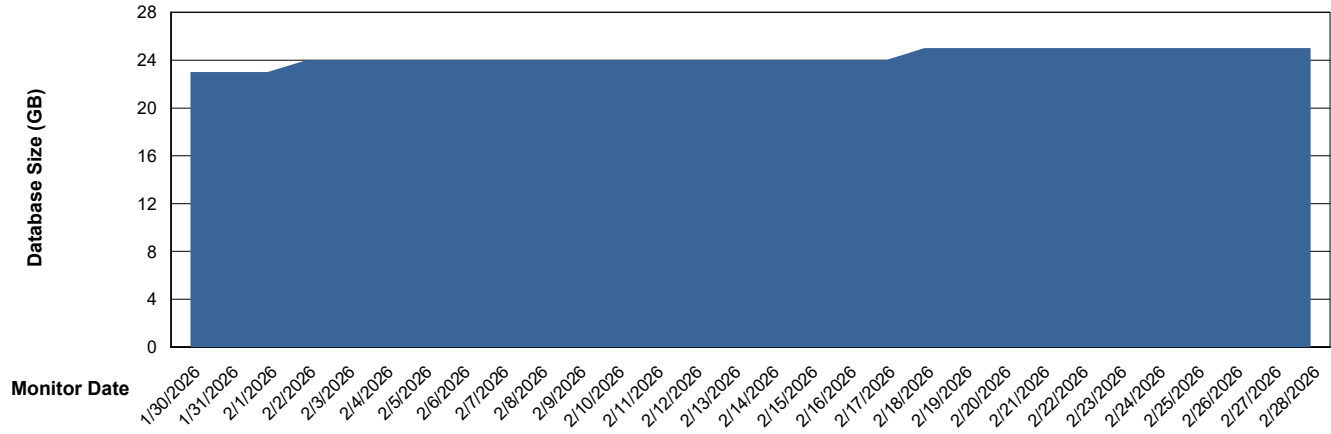

DATABASE SIZE ECT-BI-TOR_ABS1

Database growth over last month