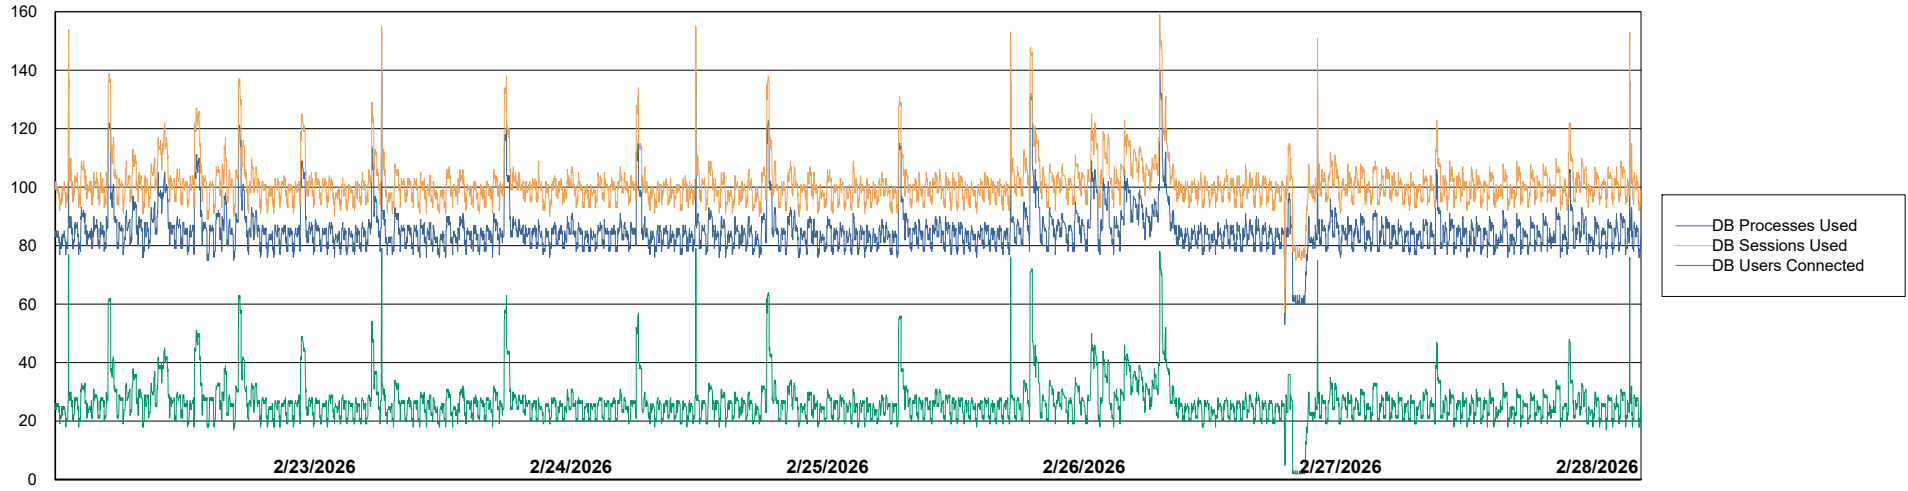

Database Performance ECT-BI-TOR_ABS1