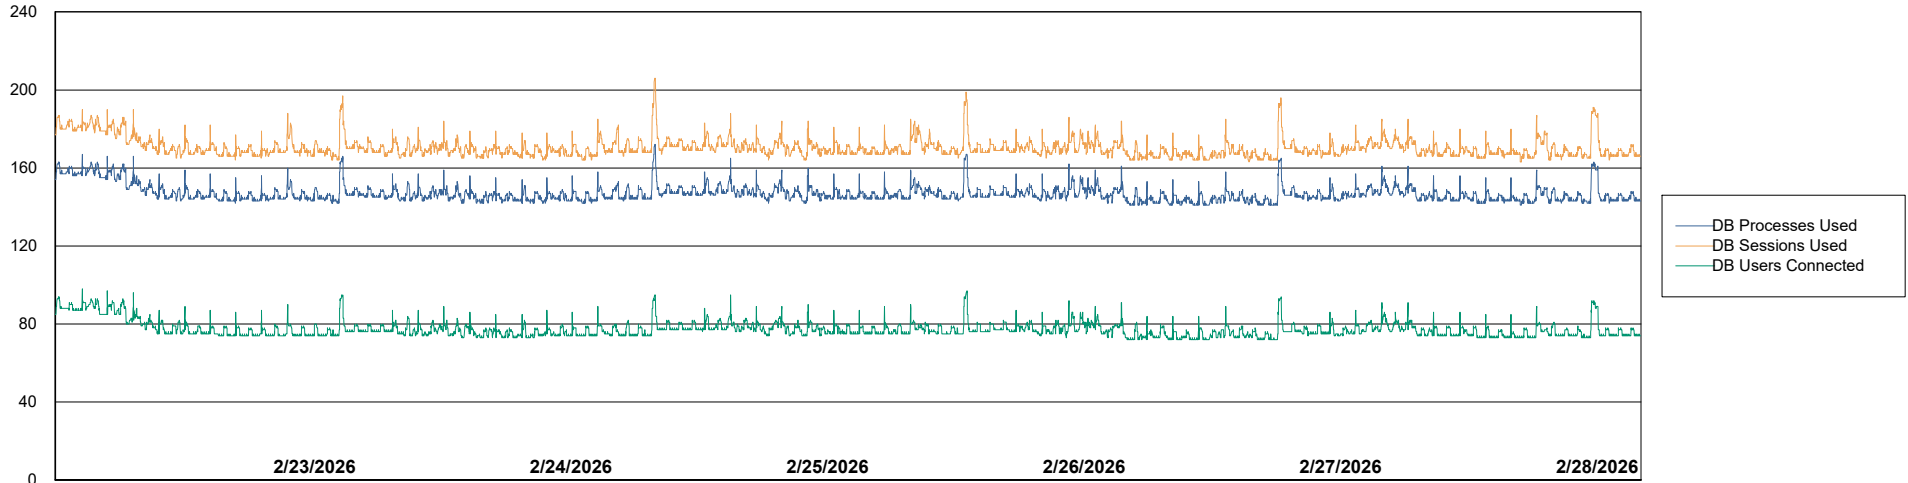

Weekly SLA Customer Report

Customer ECT OCI TOR Production
Database ID 219

Database Performance ECT-BI-TOR_ABS1

Weekly SLA Customer Report

Customer ECT OCI TOR Production
Database ID 219

Database Performance ECT-DBS1-TOR_PROD_ABS1