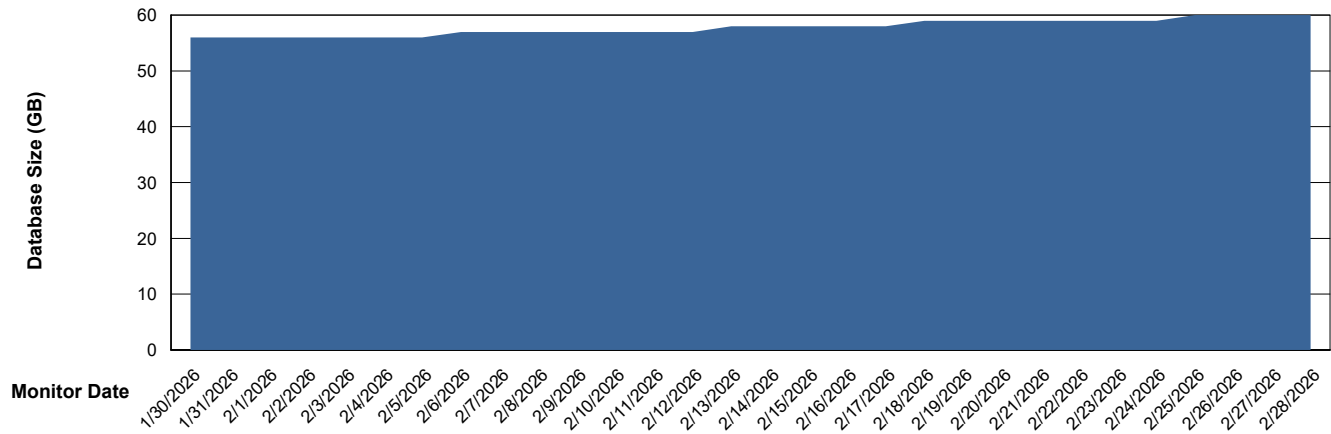

Customer ECT OCI TOR Production
Database ID 219

DATABASE SIZE ECT-BI-TOR_ABS1

Database growth over last month

DATABASE SIZE ECT-DBS1-TOR_PROD_ABS1

Database growth over last month

Weekly SLA Customer Report