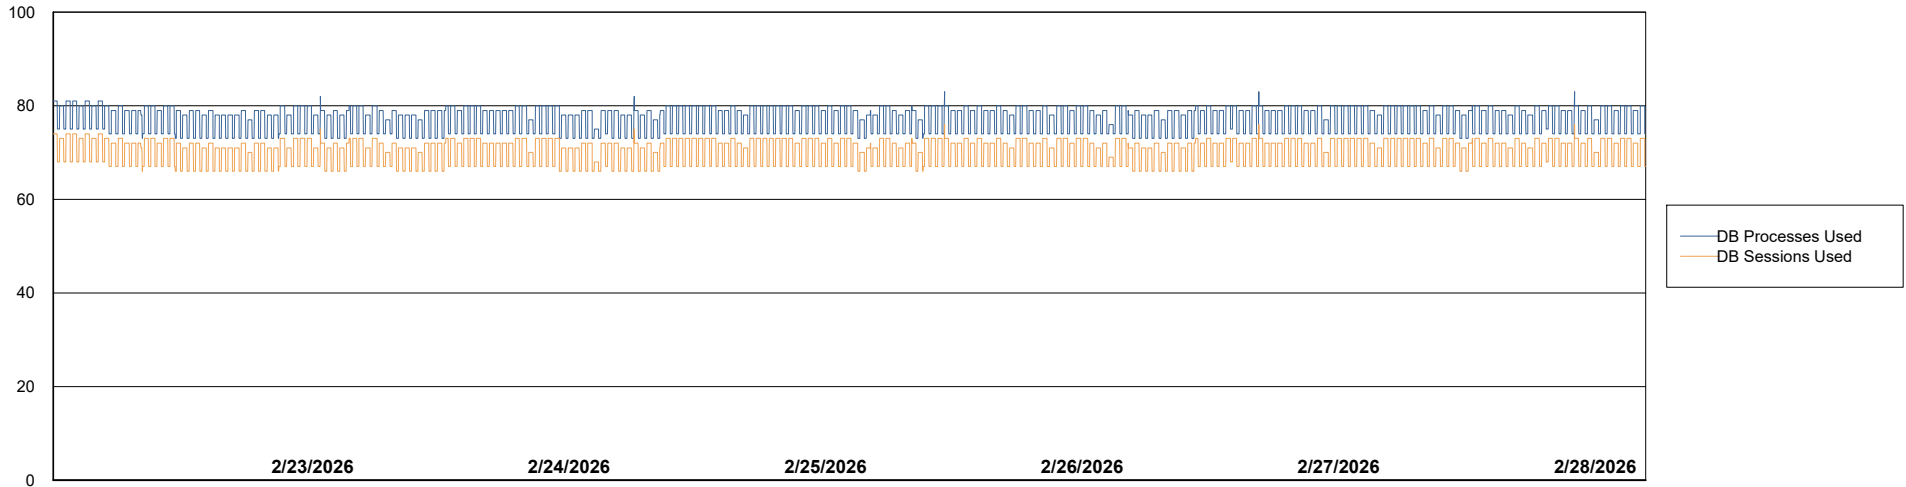

Database Performance ECT-DBS2-TOR_PROD_HSBABS1

DB Processes Max 4
DB Processes Max 1,000
DB Processes Max 0