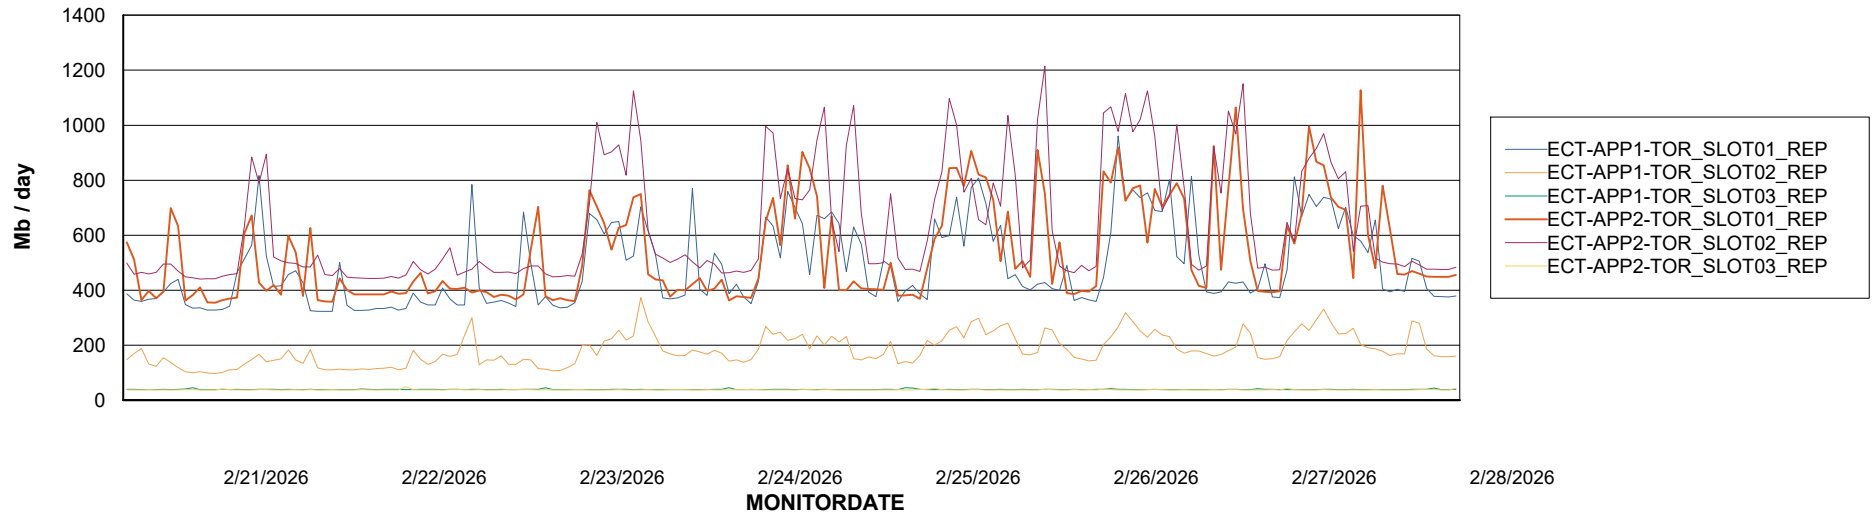

Avg memory used per ABS Server Service

Avg users per day per ABS server

Weekly SLA Customer Report

Customer ECT OCI TOR Production
Database ID 219

ABSSolute Application ReportServer Services

Avg memory used per ReportServer Service