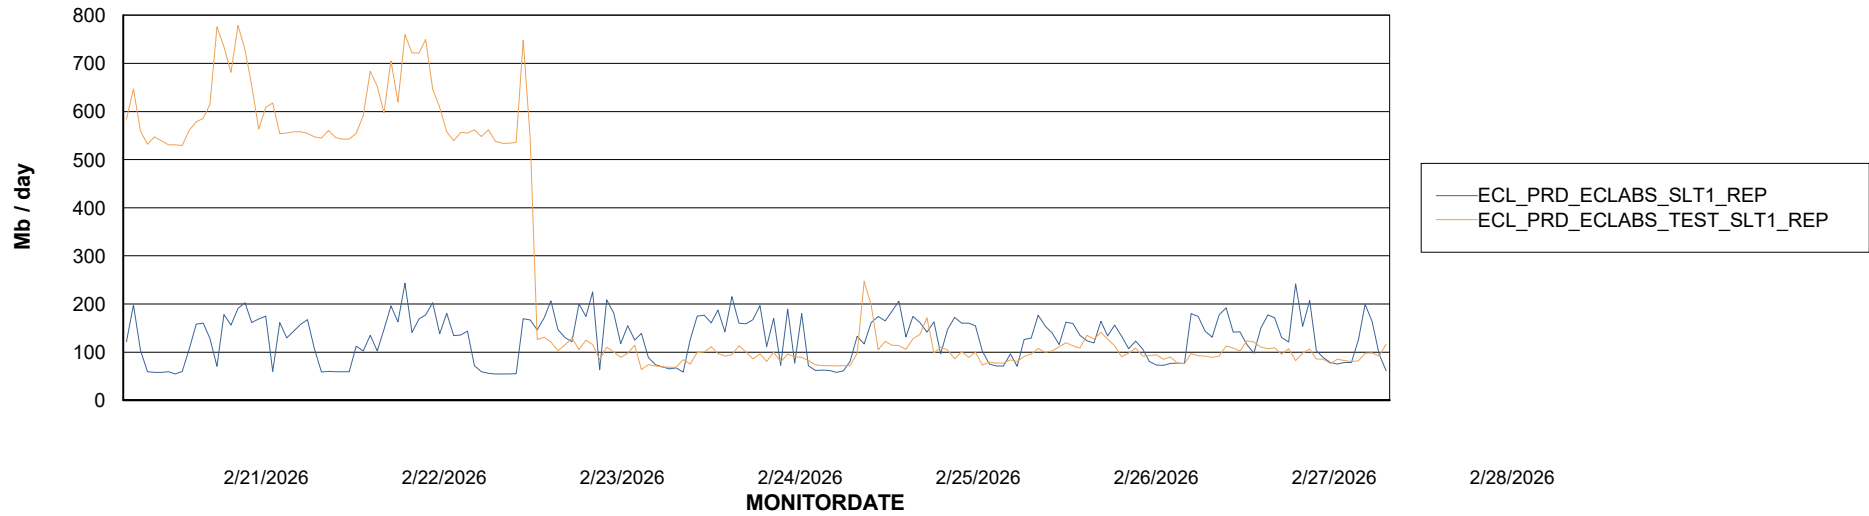

Avg memory used per ABS Server Service

Avg users per day per ABS server

Weekly SLA Customer Report

Customer ECL_Production
Database ID 156

ABSSolute Application ReportServer Services

Avg memory used per ReportServer Service