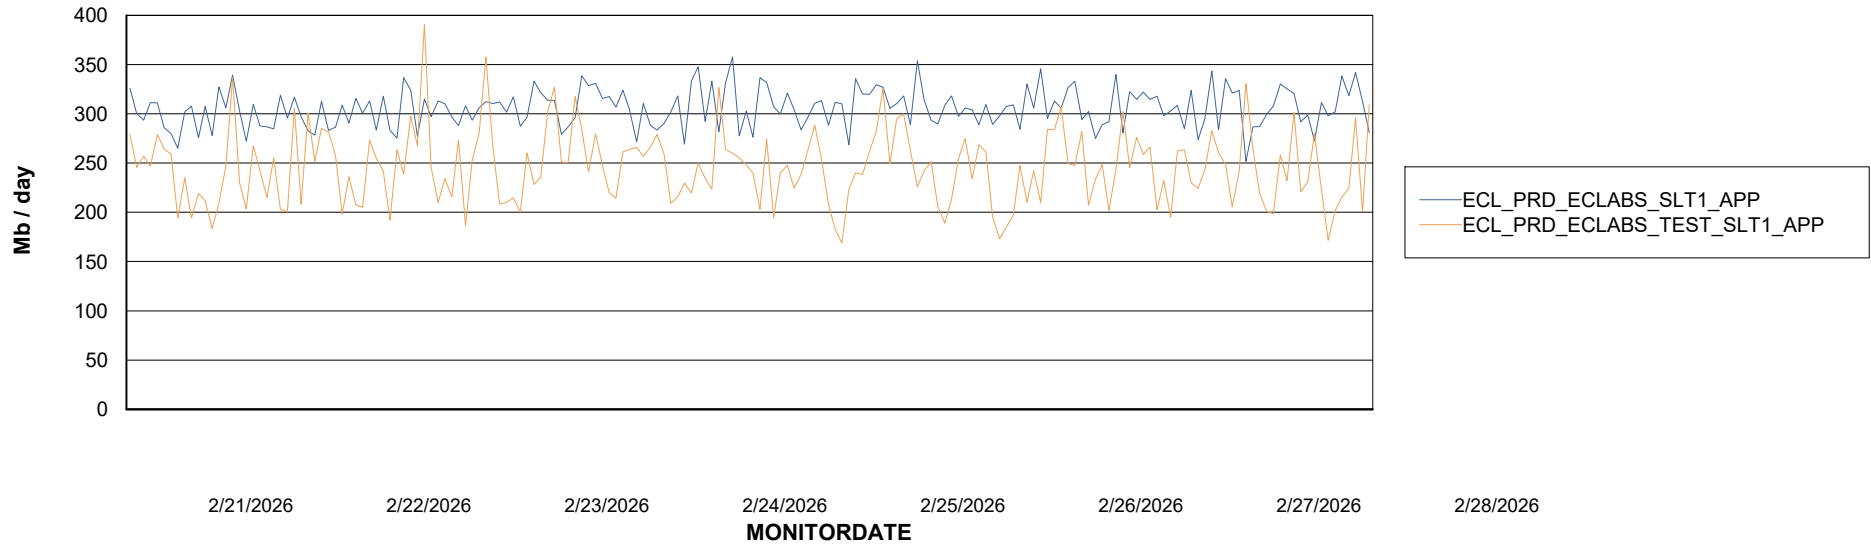

ABSSolute Application Server Services

Avg memory used per ABS Server Service