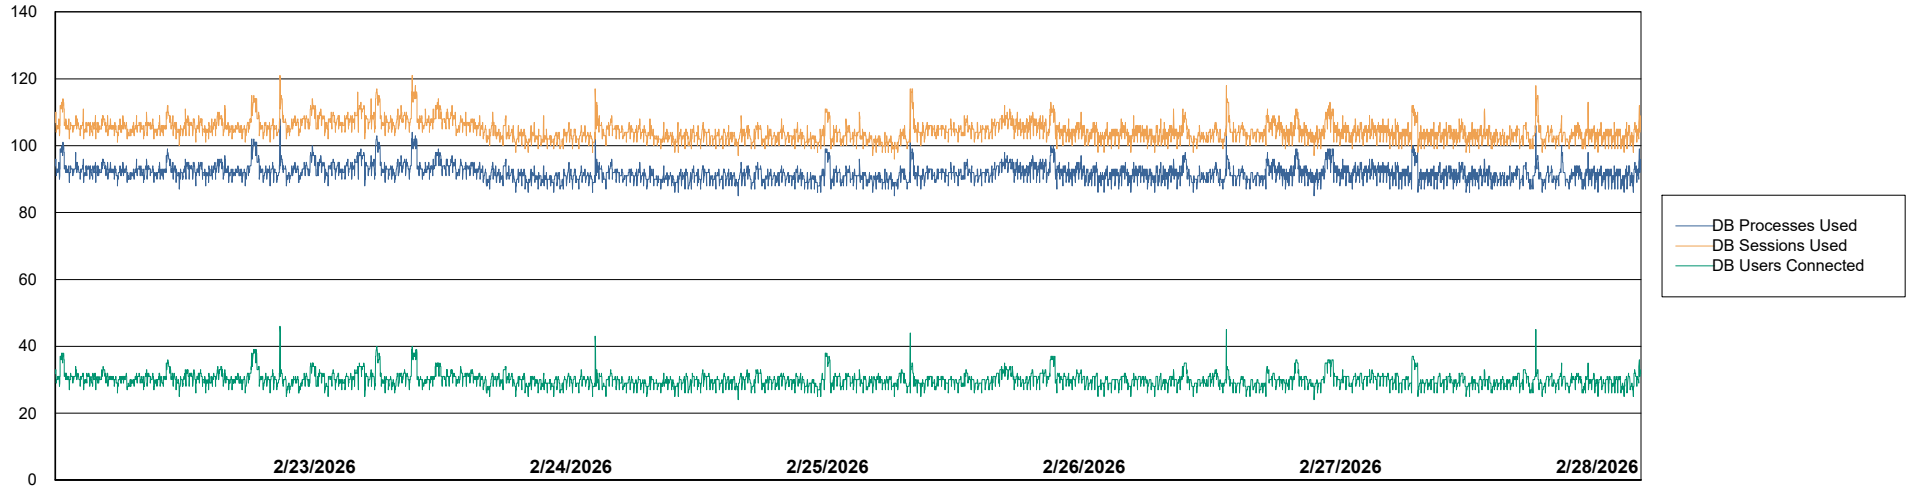

Weekly SLA Customer Report

Customer ECL_Production
Database ID 156

Database Performance ECL_PRD_ECLABS_ABS1

Weekly SLA Customer Report

Customer ECL_Production
Database ID 156

Database Performance ECL_PRD_ECL-ABS-BI_ABS1