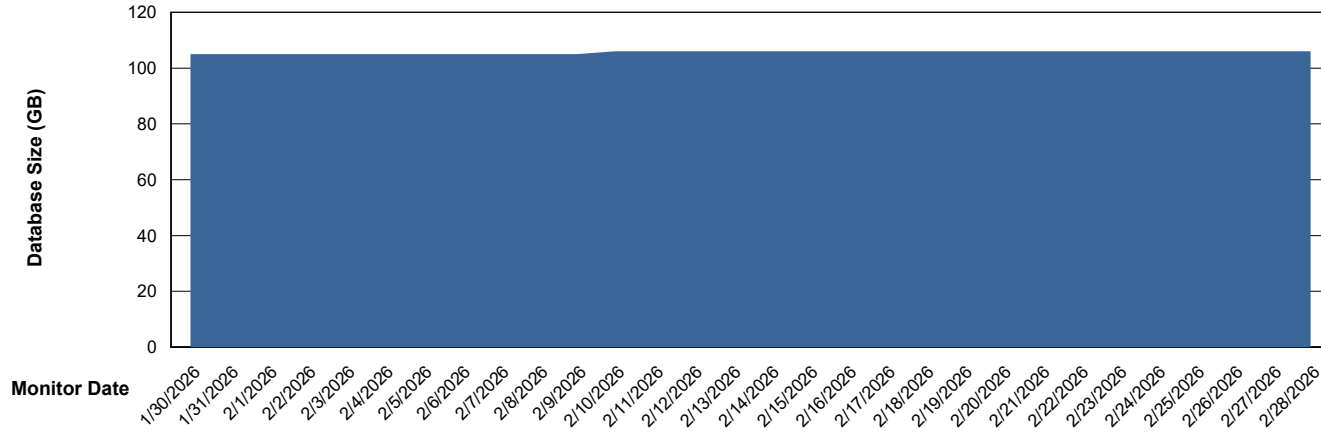

Weekly SLA Customer Report

Customer ECL_Production
Database ID 156

Database Performance ECL_PRD_ECLABS-TEST_HSBABS1

DB Processes Max 1,000

Weekly SLA Customer Report

Customer ECL_Production
Database ID 156

DATABASE SIZE ECL_PRD_ECLABS_ABS1

Database growth over last month

DATABASE SIZE ECL_PRD_ECL-ABS-BI_ABS1

Database growth over last month

Weekly SLA Customer Report

Customer ECL_Production
Database ID 156

Database Tablespace ECL_PRD_ECLABS_ABS1