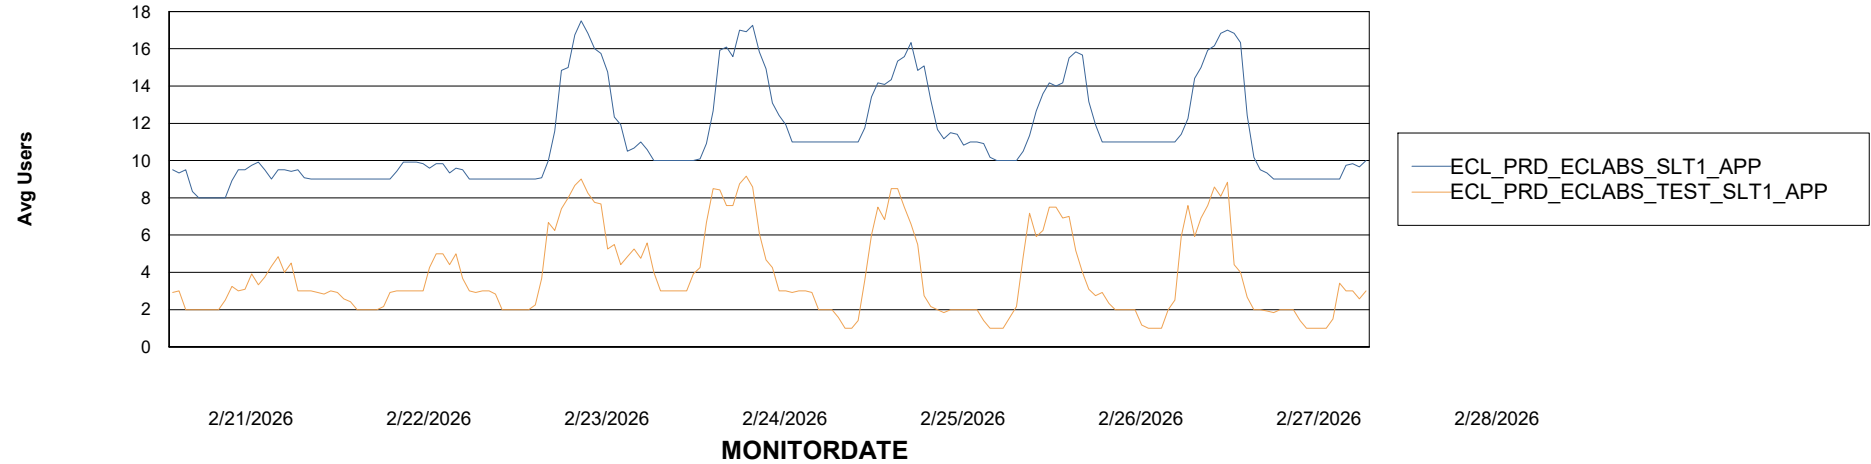

Avg users per day per ABS server