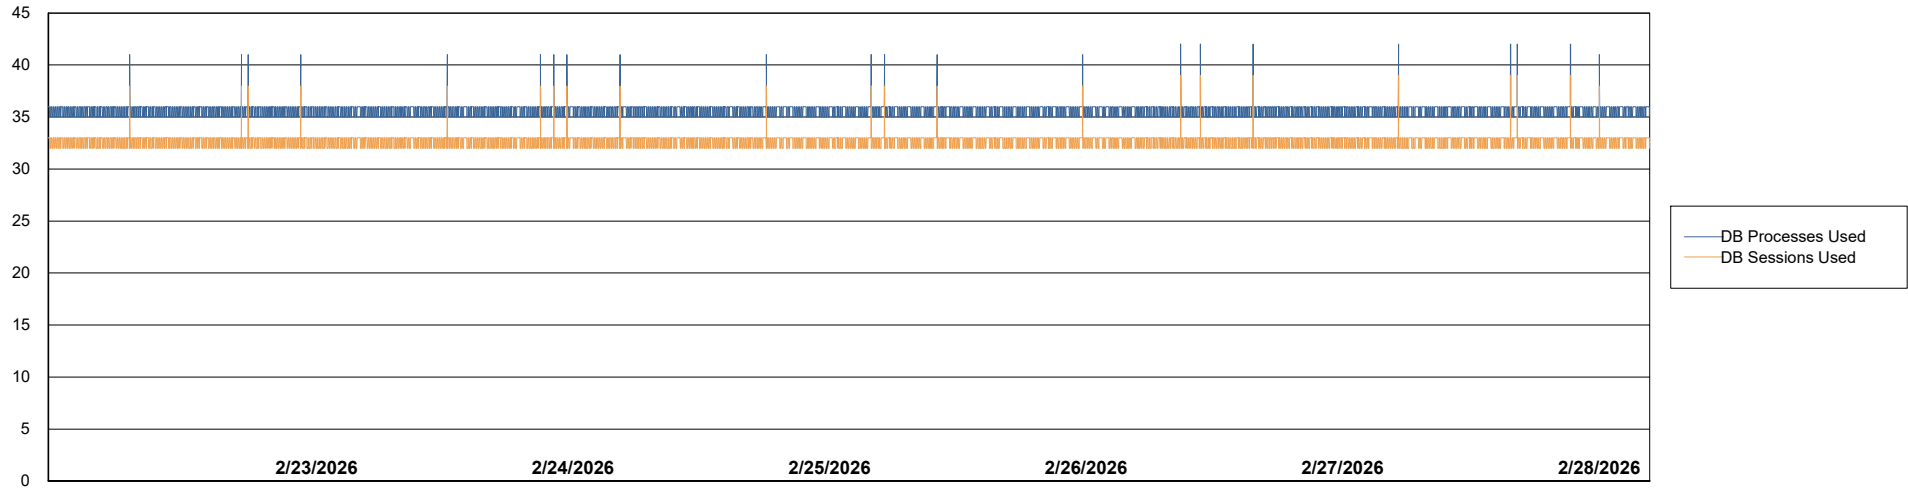

Database Performance ECL_PRD_ECLABS-TEST_HSBABS1

DB Processes Max 1,000