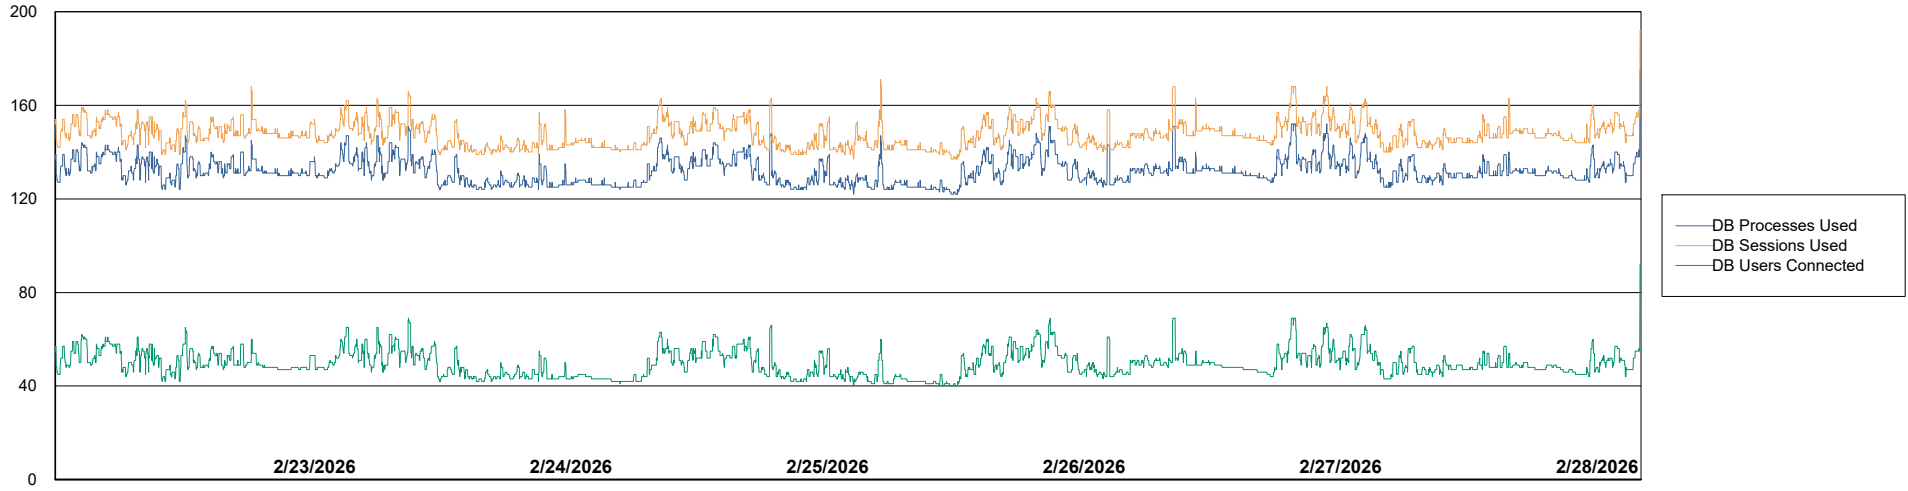

Weekly SLA Customer Report

Customer ECL_Production
Database ID 156

Database Performance ECL_PRD_ECLABS_ABS1

Weekly SLA Customer Report

Customer ECL_Production
Database ID 156

Database Performance ECL_PRD_ECL-ABS-BI_ABS1