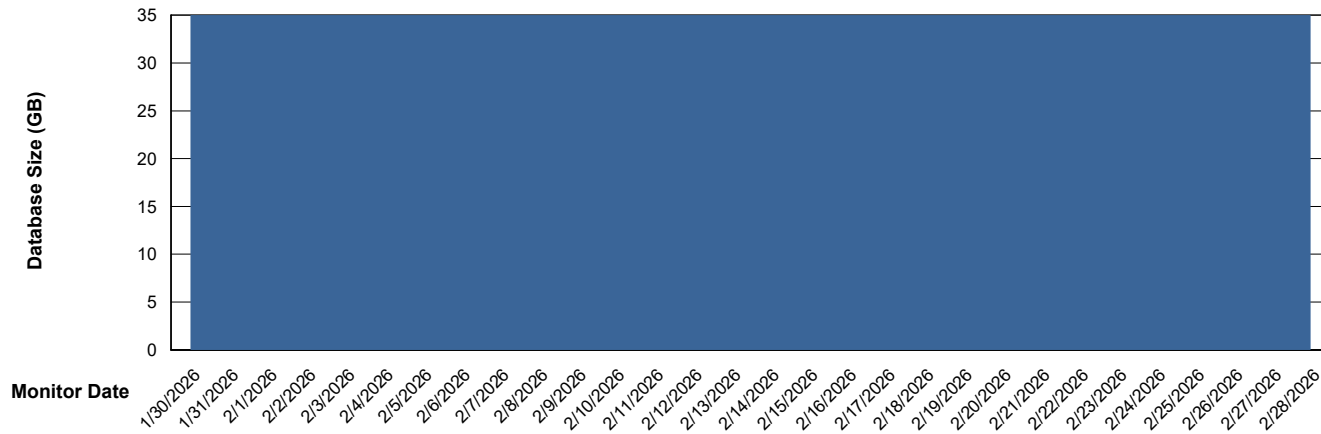

Weekly SLA Customer Report

Customer ECL_Production
Database ID 156

Database Performance ECL_PRD_ECLABS-TEST_HSBABS1

DB Processes Max 1,000

Weekly SLA Customer Report

Customer ECL_Production
Database ID 156

DATABASE SIZE ECL_PRD_ECLABS_ABS1

Database growth over last month

DATABASE SIZE ECL_PRD_ECL-ABS-BI_ABS1

Database growth over last month

Weekly SLA Customer Report

Customer ECL_Production
Database ID 156

Database Tablespace ECL_PRD_ECLABS_ABS1