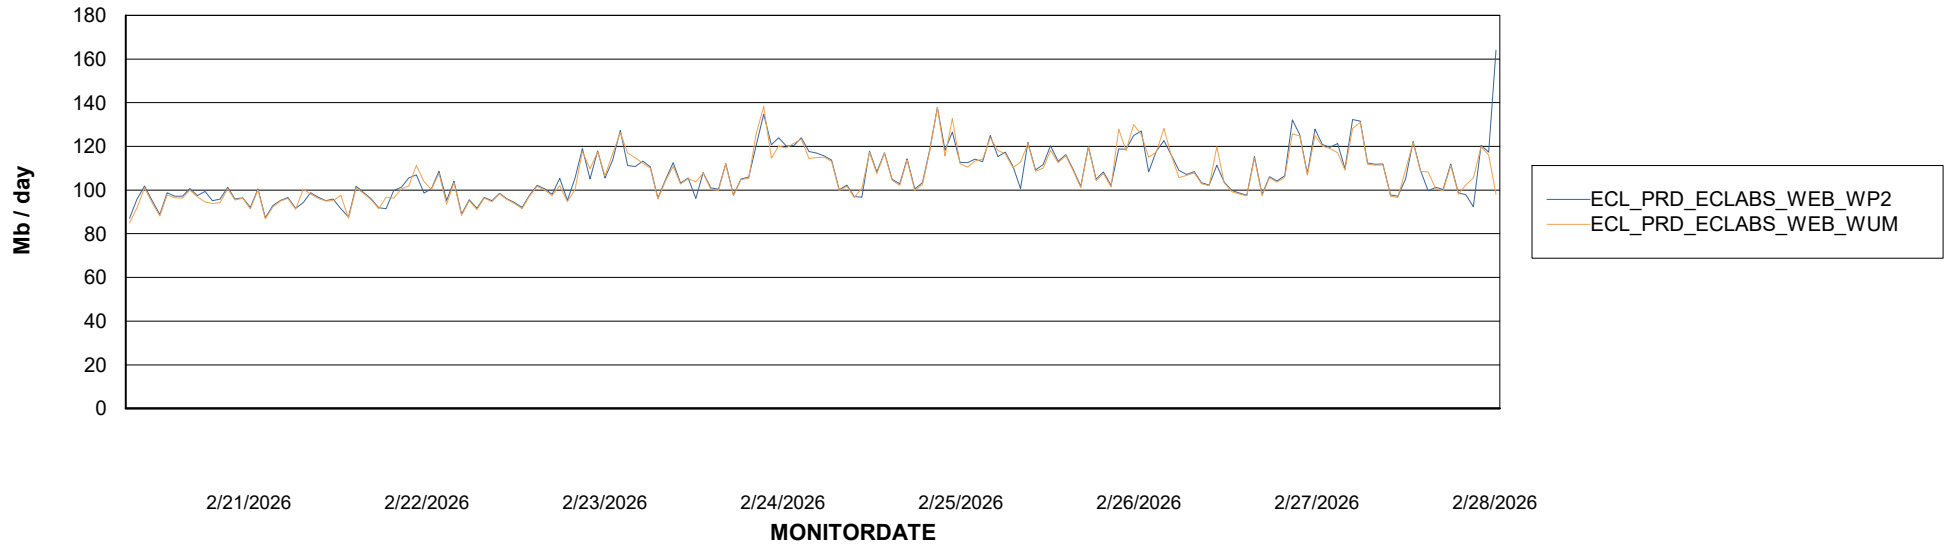

ABSSolute Web Component Services

Avg memory used per ABS Web component