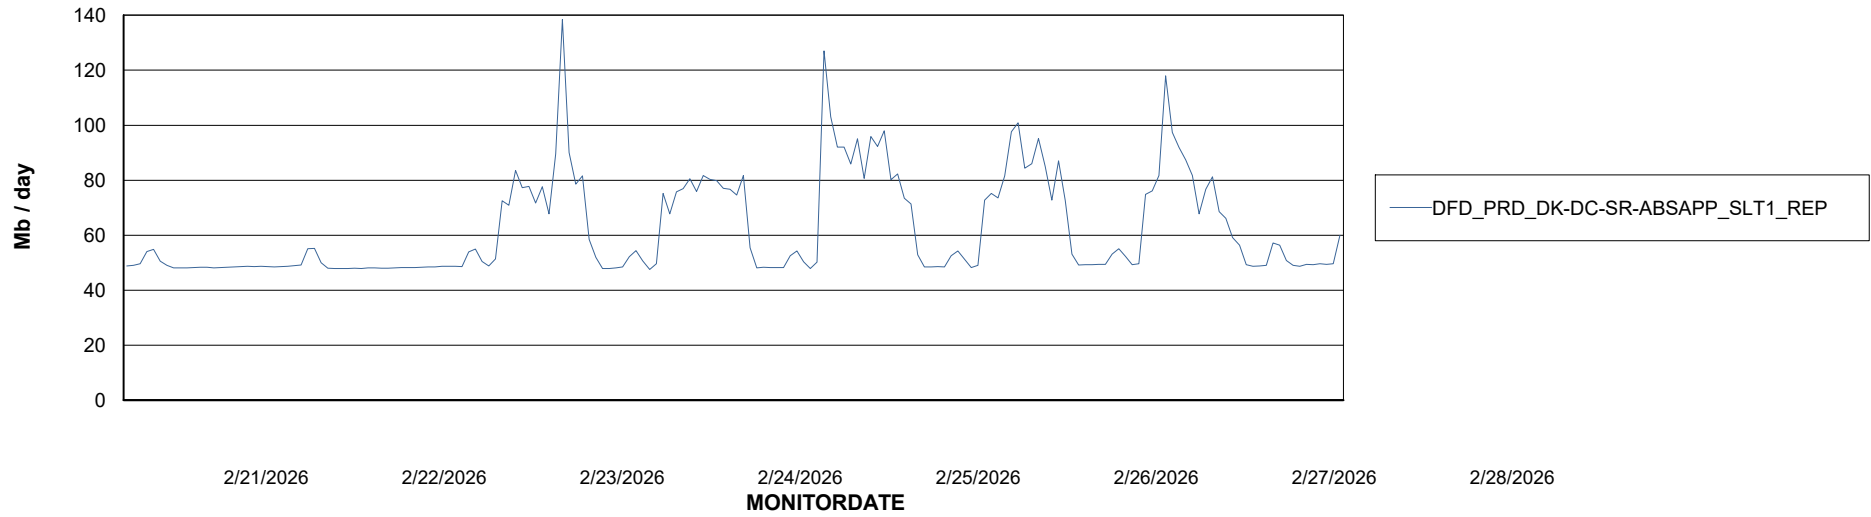

ABSSolute Application ReportServer Services

Avg memory used per ReportServer Service