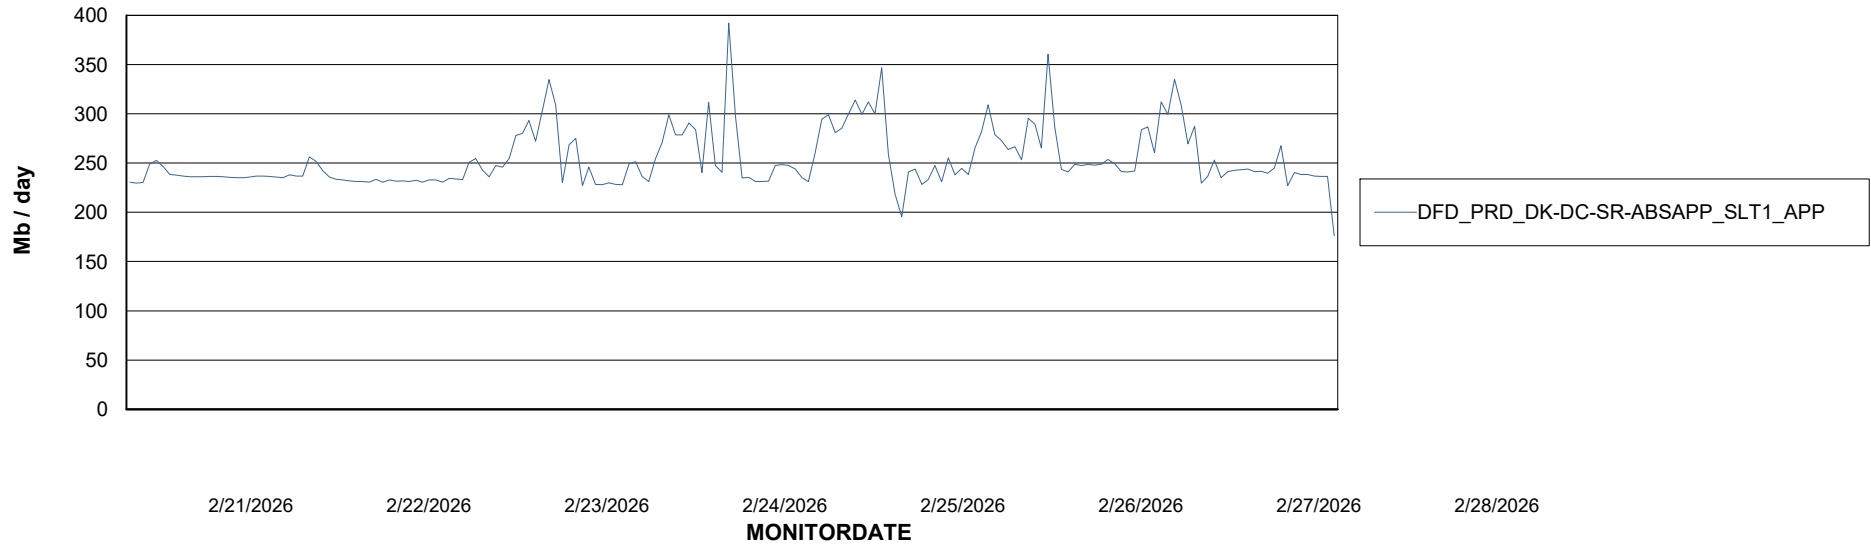

ABSSolute Application Server Services

Avg memory used per ABS Server Service