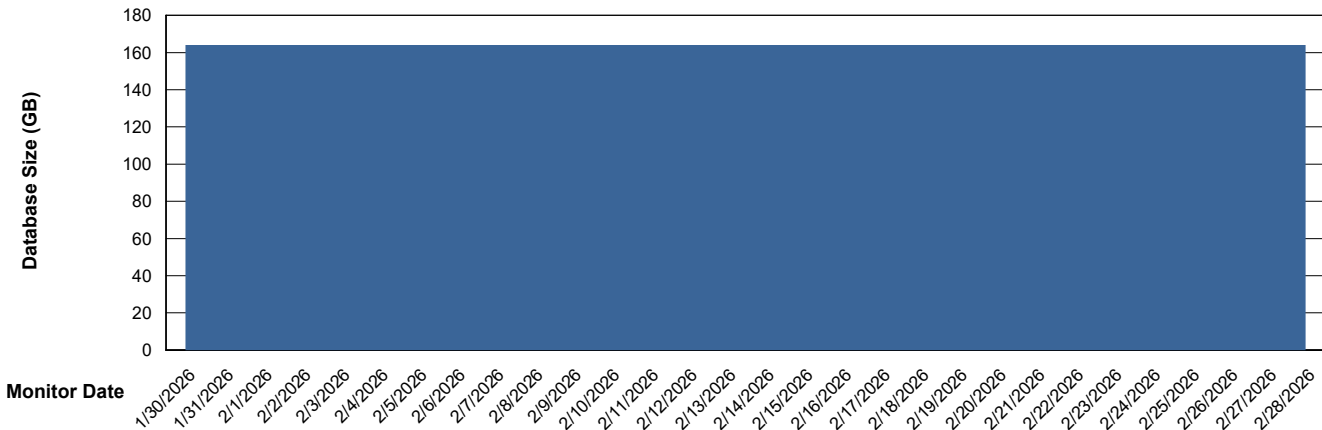

Database growth over last month

Database Tablespace DFD_PRD_DK-DC-SR-ABSDB_ABS1

Date	Tablespace Name	MaxFilesize (Gb)	Usedsize (Gb)	Percentage free
2/28/2026	ABSDATA	160	47	71
	INDX	256	105	59
2/27/2026	ABSDATA	160	47	71
	INDX	256	105	59
2/26/2026	ABSDATA	160	47	71
	INDX	256	105	59
2/25/2026	ABSDATA	160	47	71
	INDX	256	105	59
2/24/2026	ABSDATA	160	47	71
	INDX	256	105	59
2/23/2026	ABSDATA	160	47	71
	INDX	256	105	59
2/22/2026	ABSDATA	160	47	71
	INDX	256	105	59