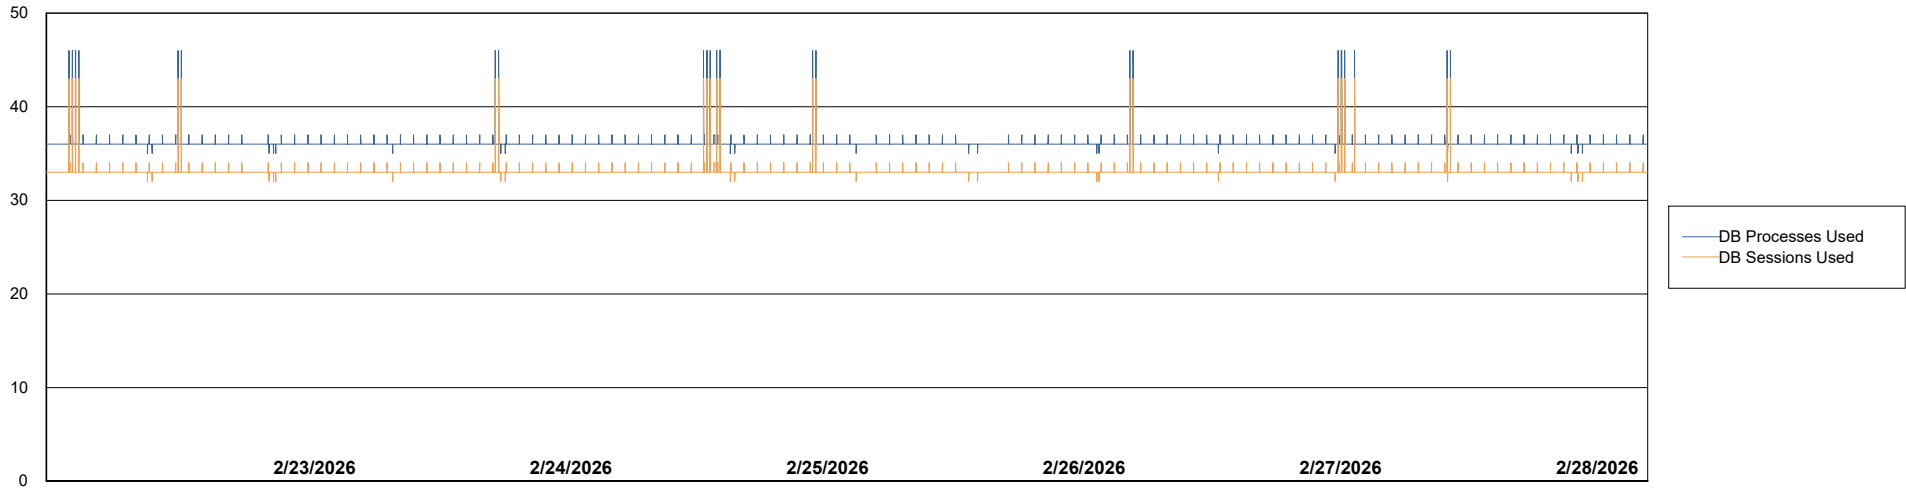

Database Performance CUS_PRD_ABSDB2_HSBABS1

DB Processes Max 1,000