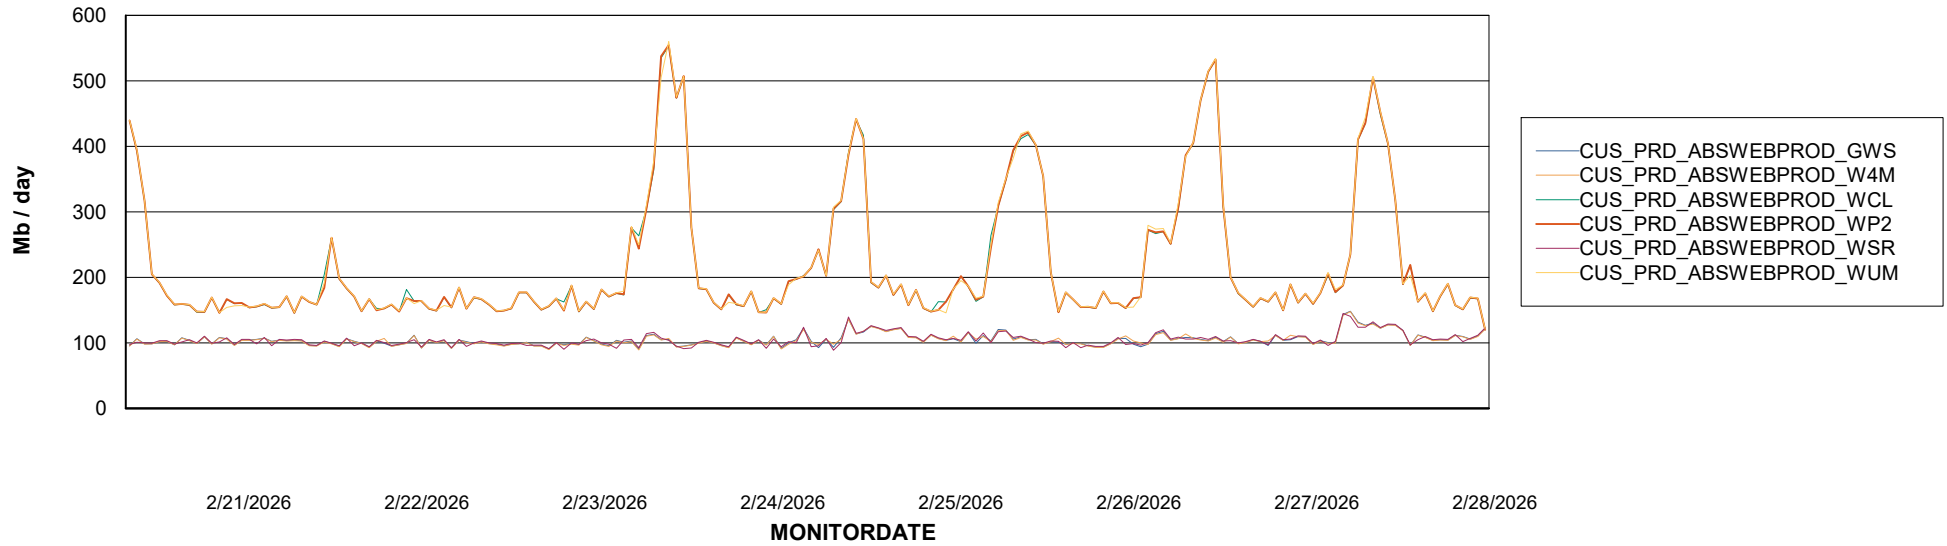

Avg memory used per ReportServer Service

Weekly SLA Customer Report

Customer CUS_Production (24/7)
Database ID 131

ABSSolute Web Component Services

Avg memory used per ABS Web component

Weekly SLA Customer Report