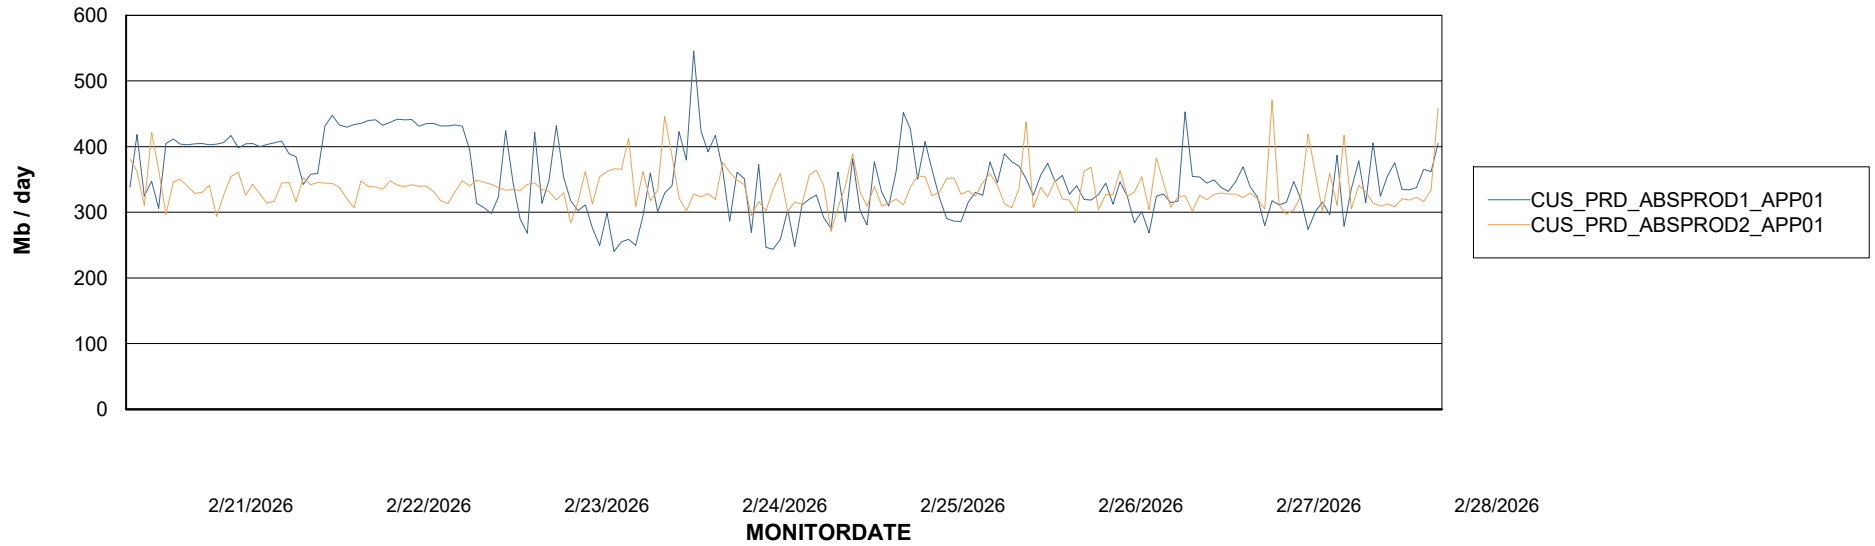

ABSSolute Application Server Services

Avg memory used per ABS Server Service