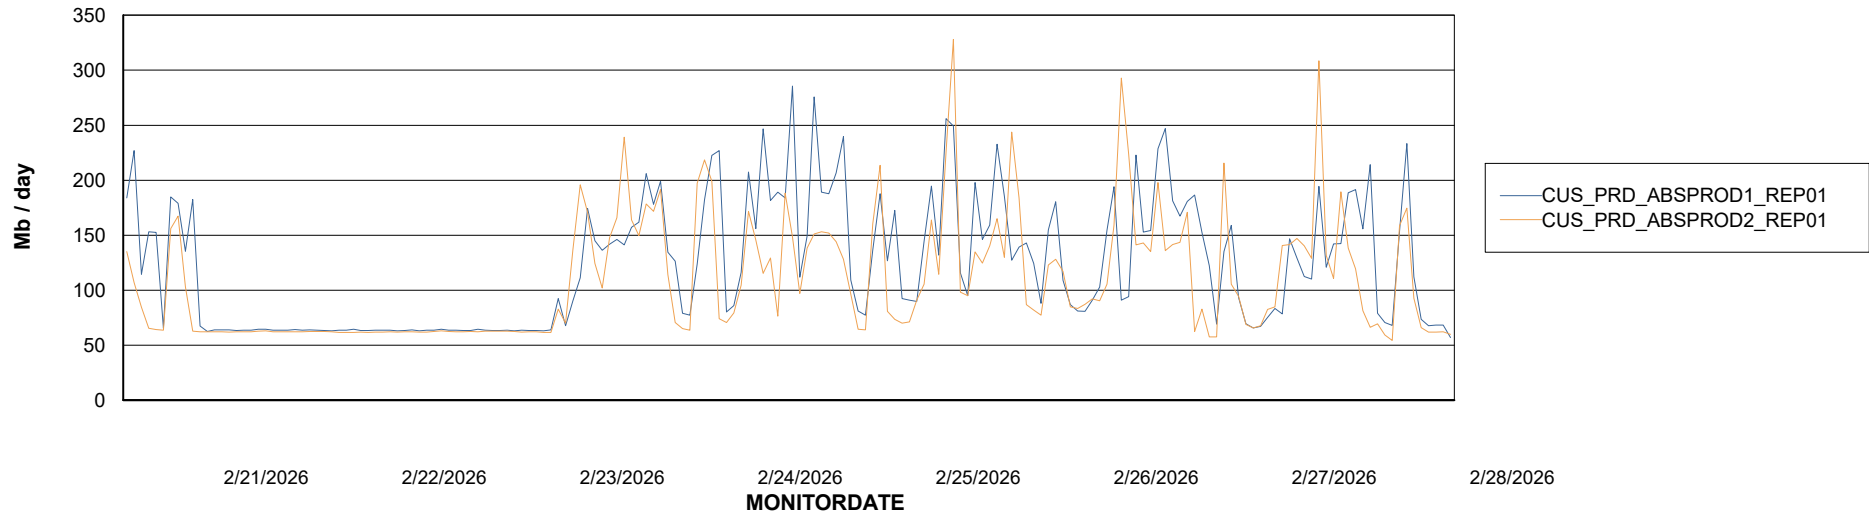

ABSSolute Application ReportServer Services

Avg memory used per ReportServer Service