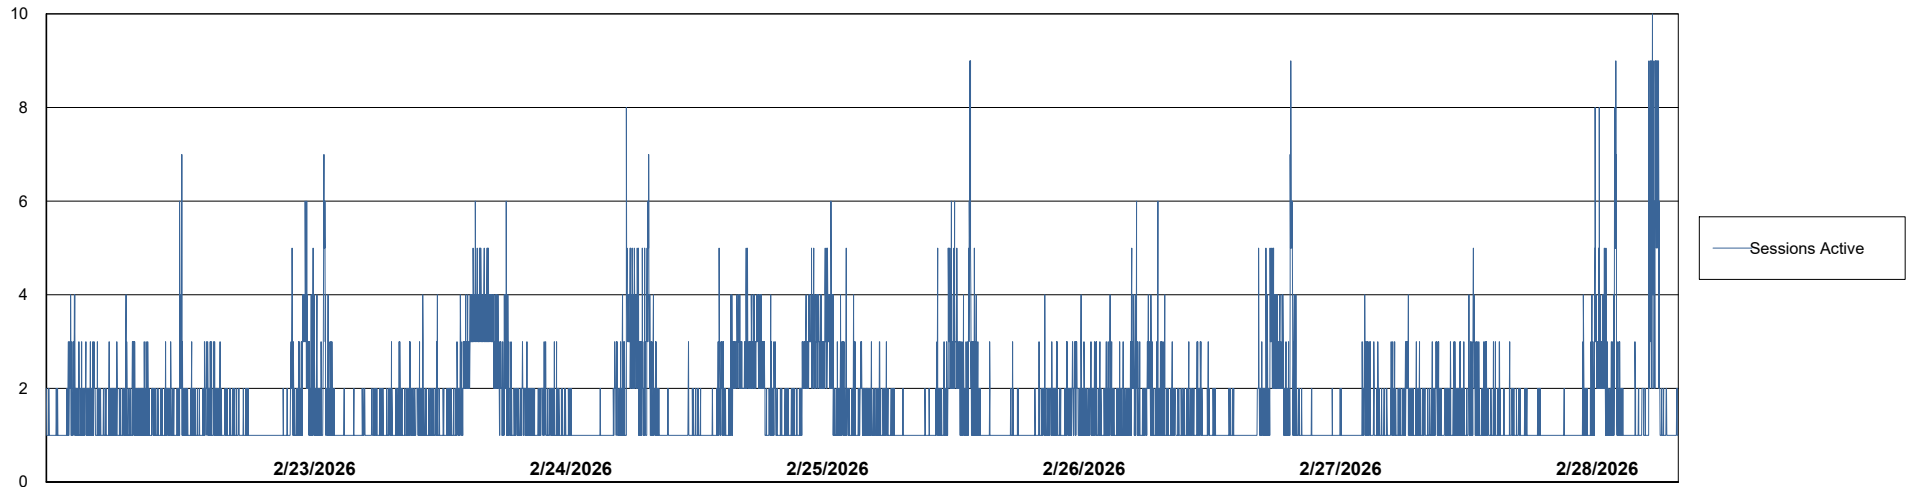

Database Performance CUS_PRD_ABSDB1_ABS1