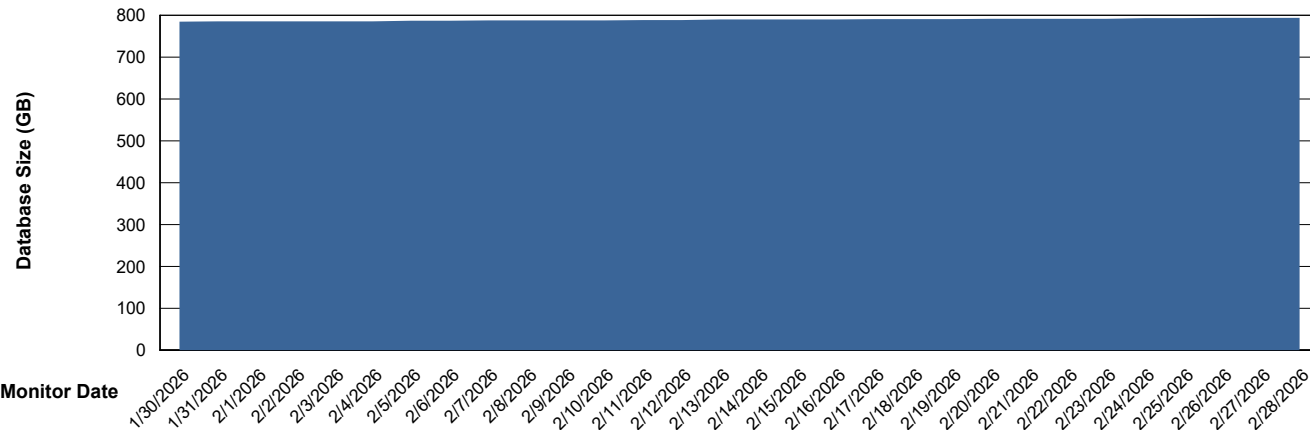

DB Processes Max 1,000

Weekly SLA Customer Report

Customer CUS_Production (24/7)
 Database ID 131

DATABASE SIZE CUS_PRD_ABSDB1_ABS1

Database growth over last month

Database Tablespace CUS_PRD_ABSDB1_ABS1

Date	Tablespace Name	MaxFilesize (Gb)	Usedsize (Gb)	Percentage free
2/28/2026	ABSDATA	384	286	25
	INDX	608	492	19
2/27/2026	ABSDATA	384	286	26
	INDX	608	492	19
2/26/2026	ABSDATA	384	286	26
	INDX	608	492	19
2/25/2026	ABSDATA	384	286	26
	INDX	608	491	19
2/24/2026	ABSDATA	384	286	26
	INDX	608	491	19
2/23/2026	ABSDATA	384	285	26
	INDX	608	491	19
2/22/2026	ABSDATA	384	286	26
	INDX	608	491	19

Weekly SLA Customer Report

Customer CUS_Production (24/7)
Database ID 131

Standby Database Health CUS_Production (24/7)

Recovery lag for last 7 days

Weekly SLA Customer Report

Customer CUS_Production (24/7)
Database ID 131