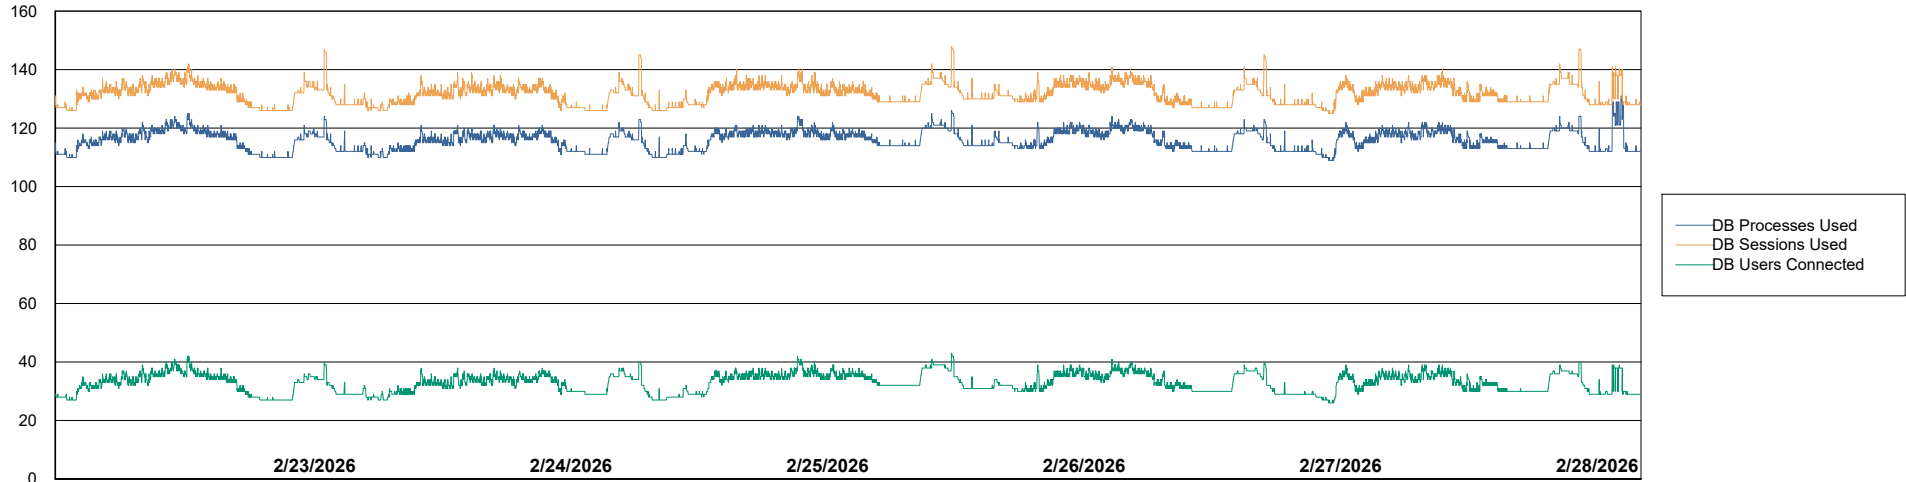

Database Performance CUS_PRD_ABSDB1_ABS1