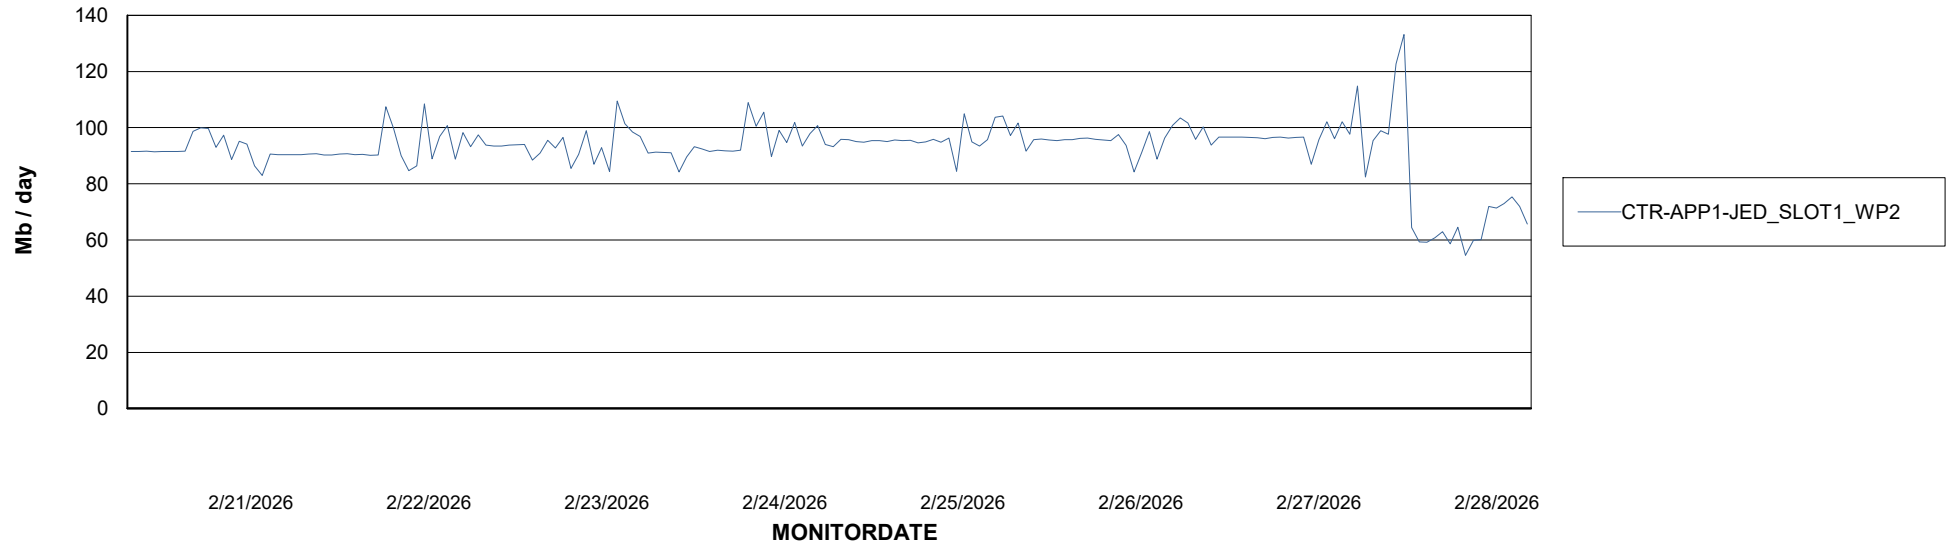

ABSSolute Web Component Services

Avg memory used per ABS Web component