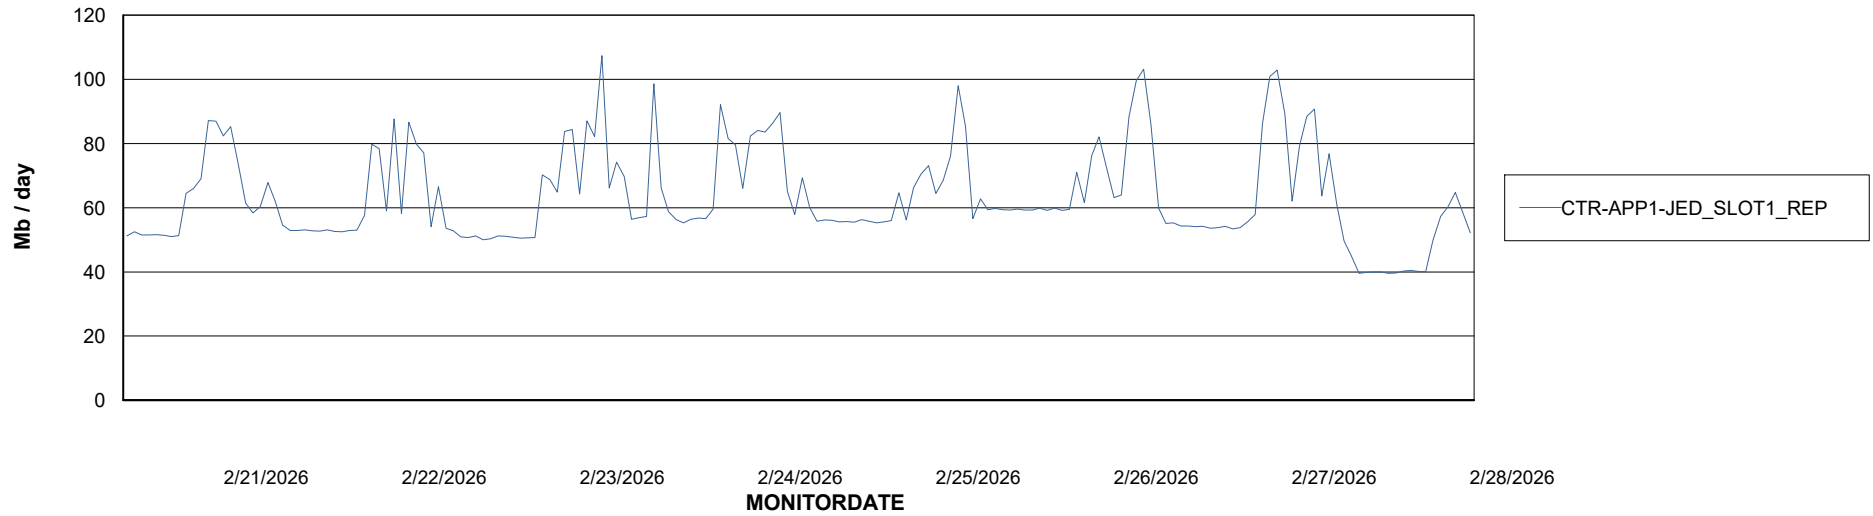

ABSSolute Application ReportServer Services

Avg memory used per ReportServer Service