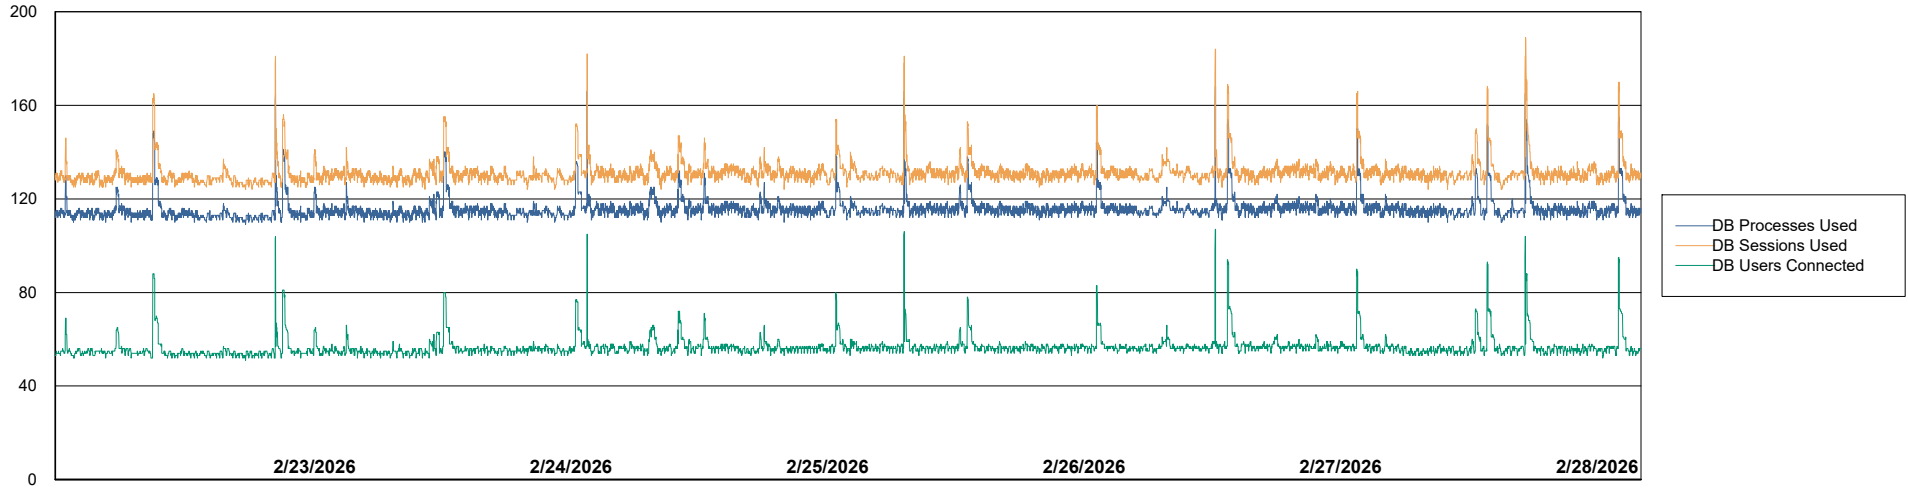

Database Performance CTR-BI-JED_ABS1