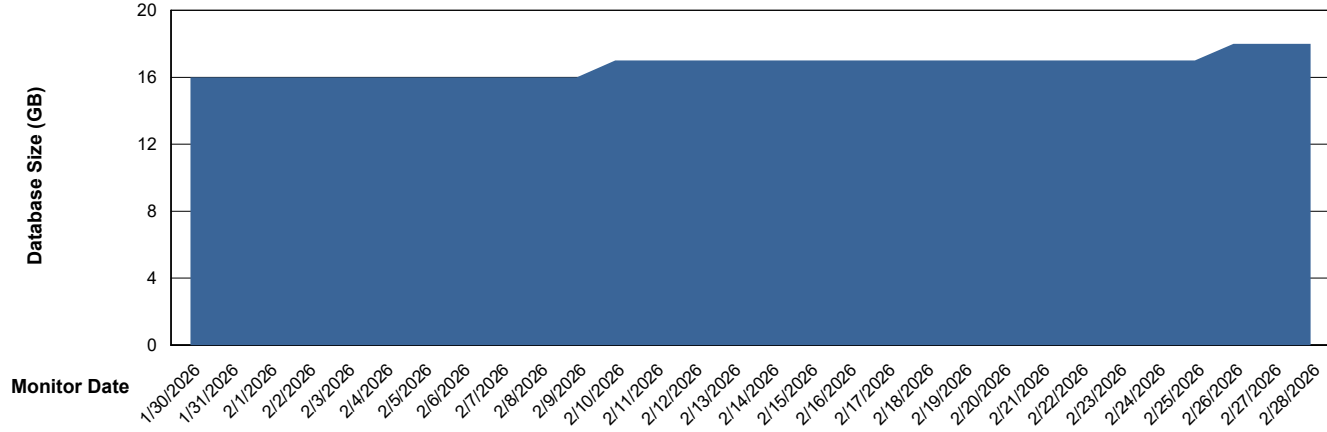

DATABASE SIZE CTR-BI-JED_ABS1

Database growth over last month