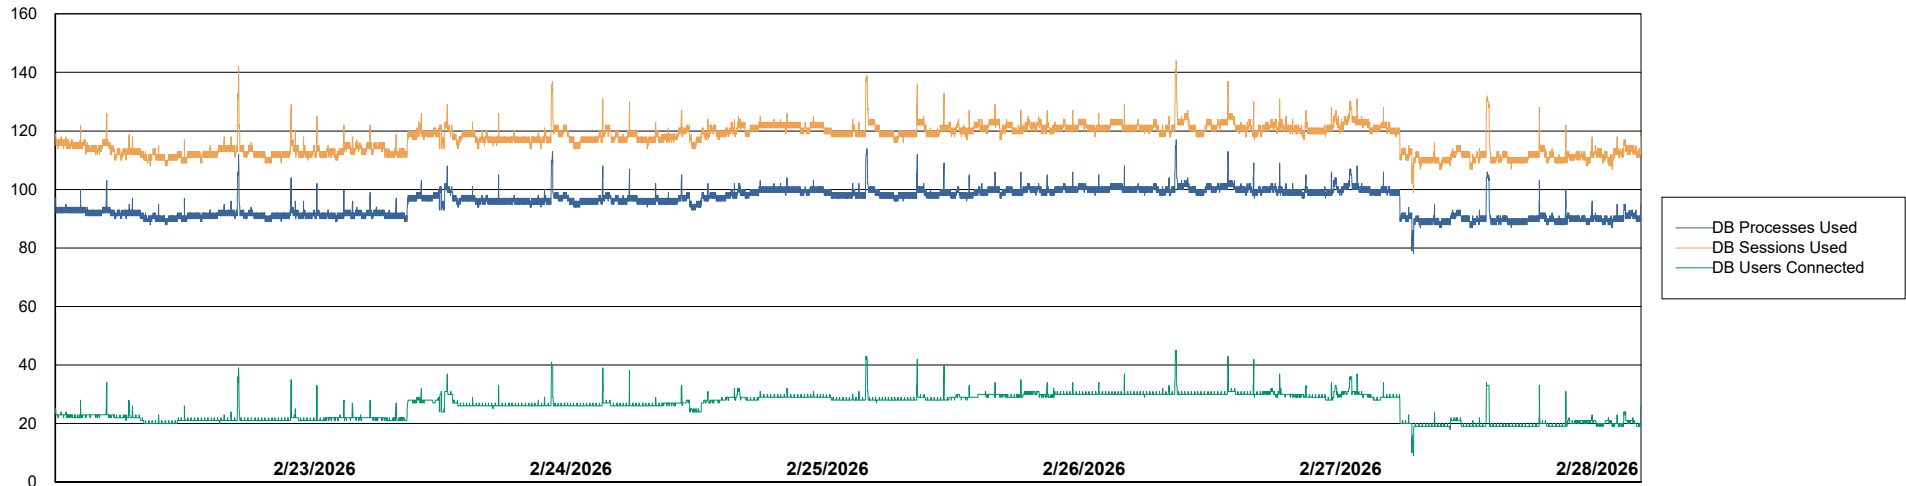

Database Performance CTR-DBS1-JED_PROD_ABS1