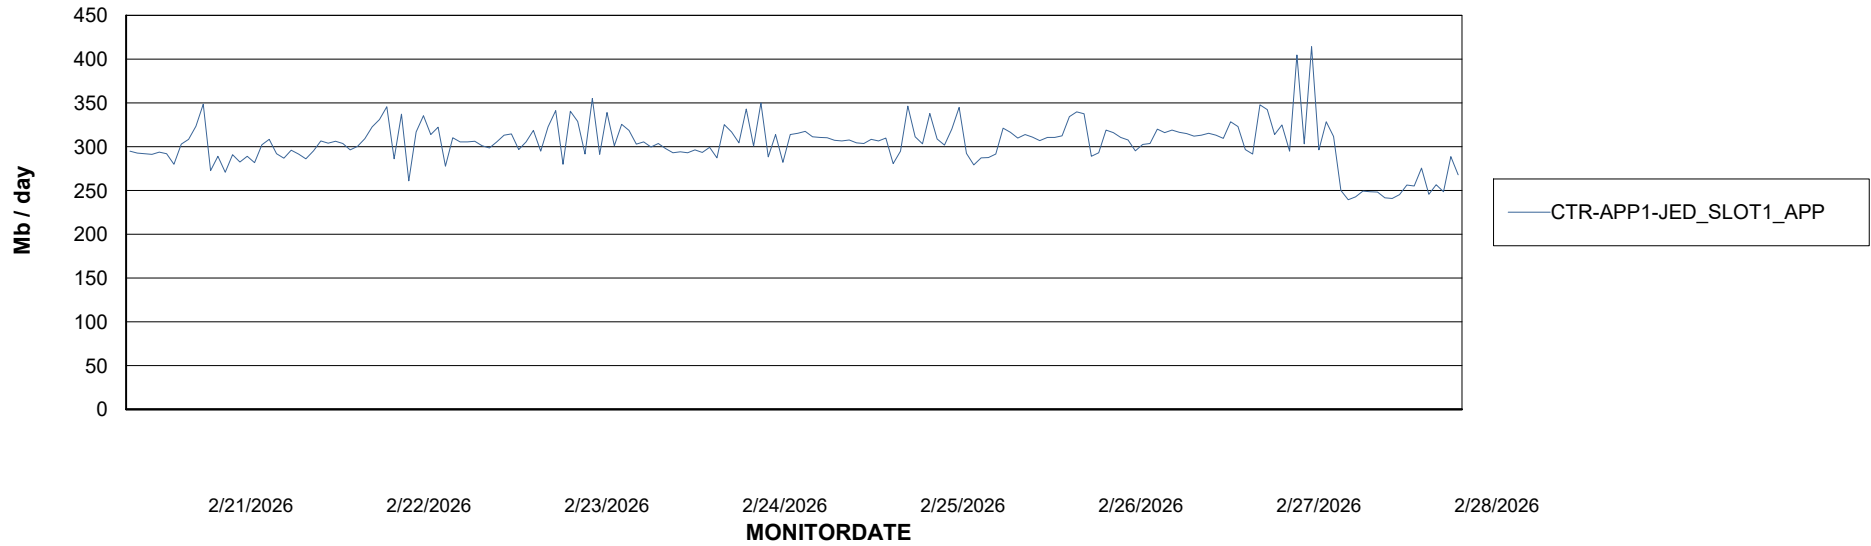

ABSSolute Application Server Services

Avg memory used per ABS Server Service