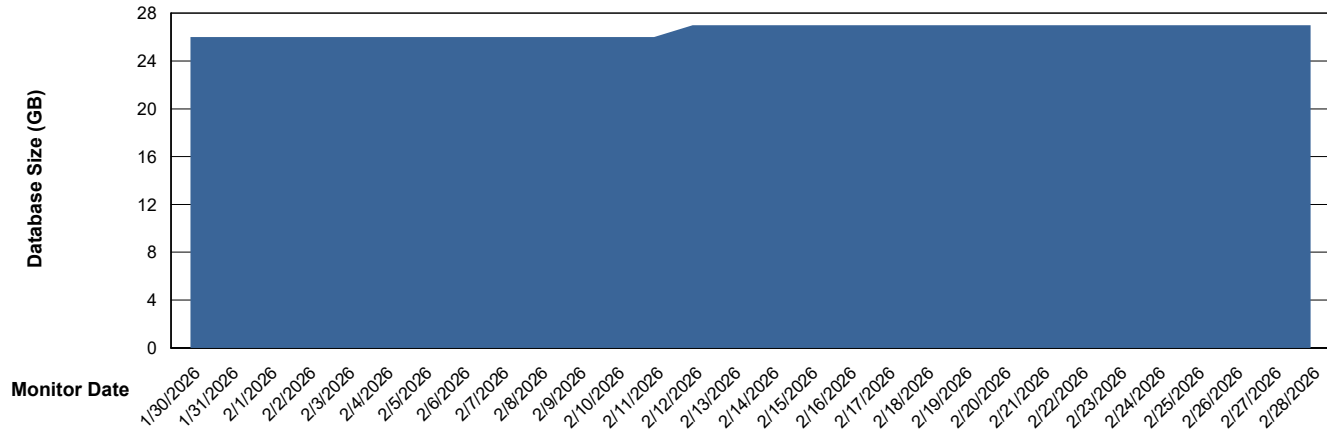

DATABASE SIZE CTR-DBS1-JED_PROD_ABS1

Database growth over last month