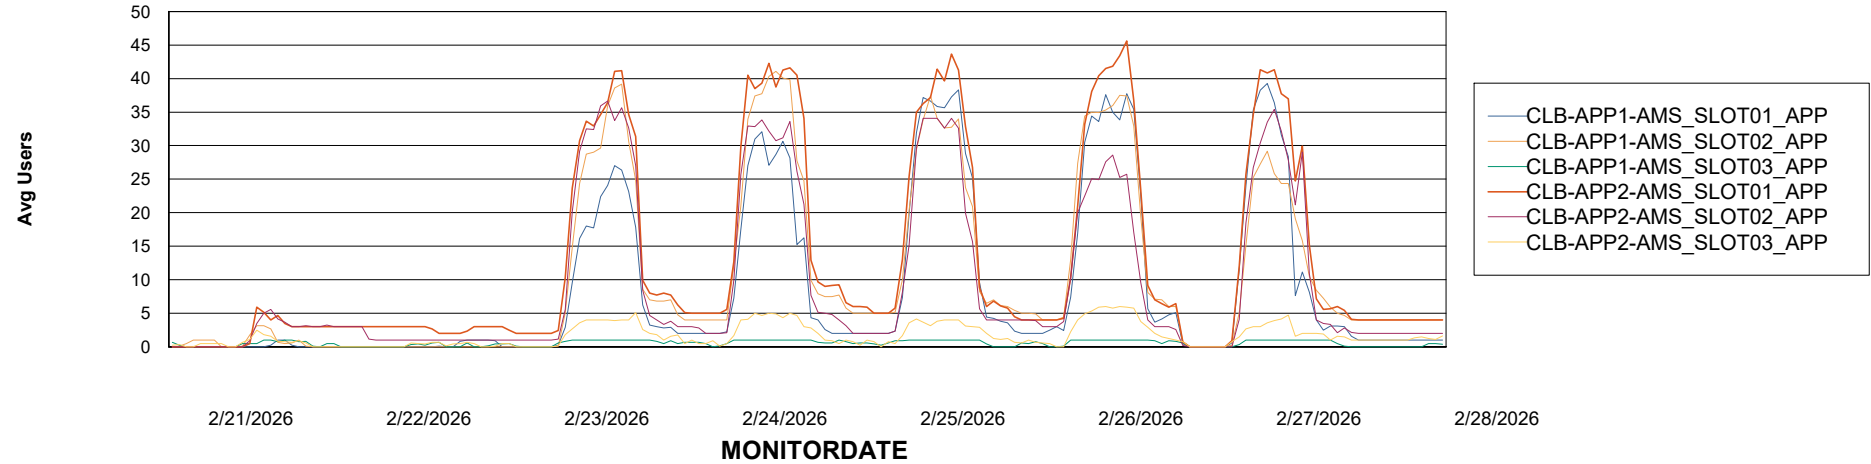

Avg users per day per ABS server