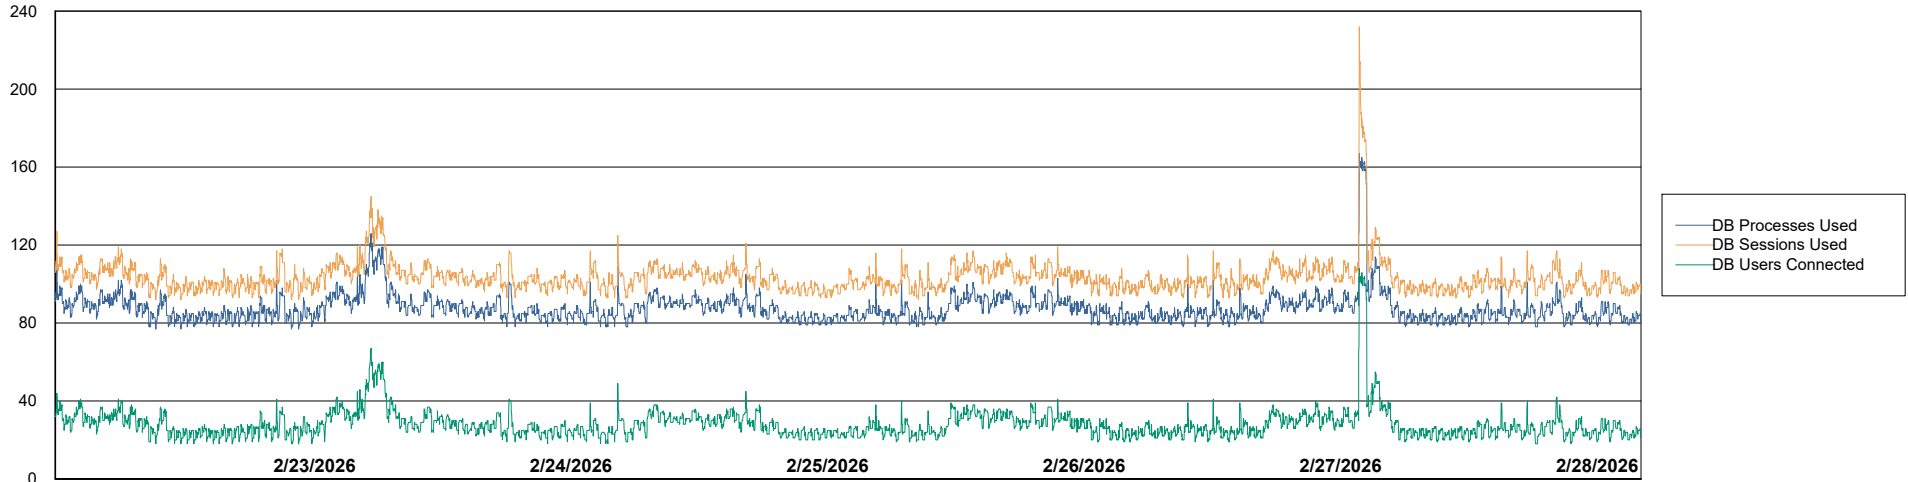

Database Performance: CLB-BI2-AMS_ABS1_DB