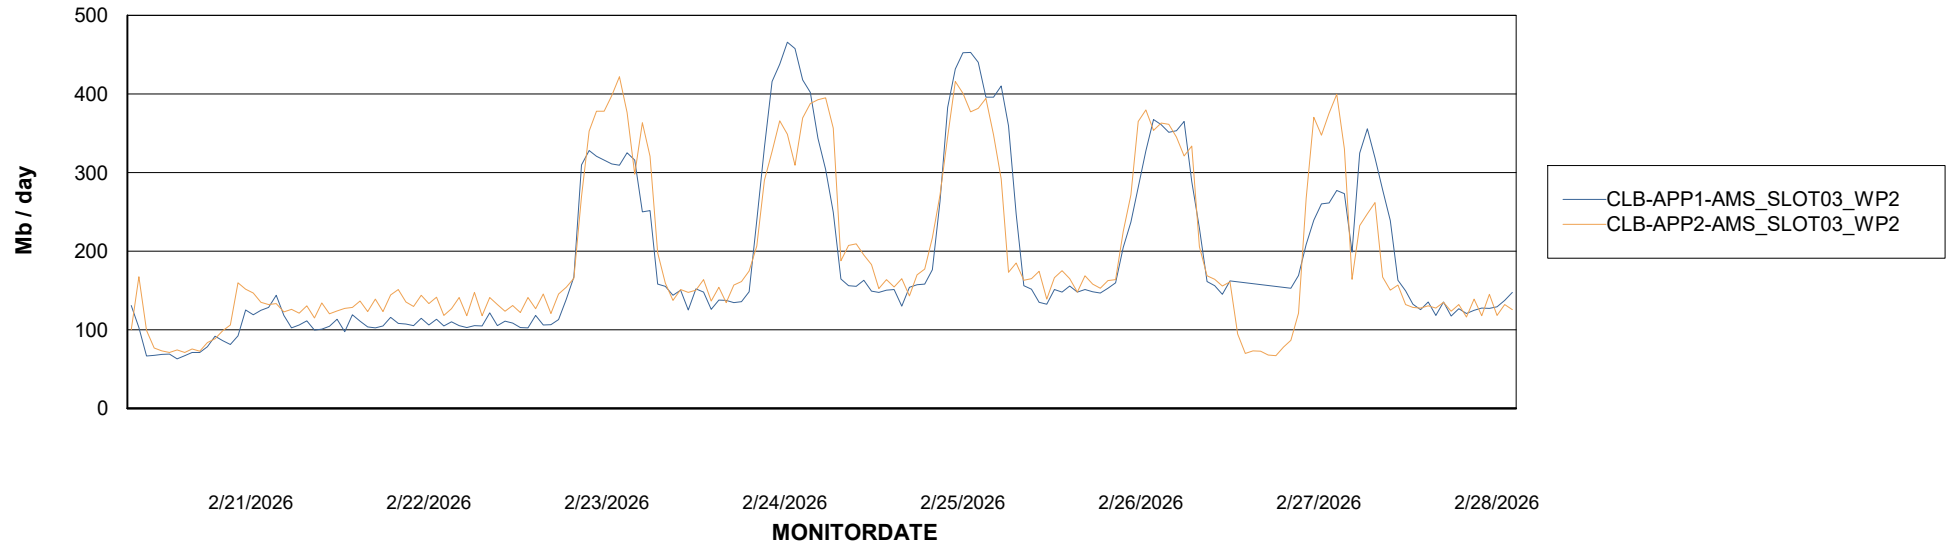

ABSSolute Web Component Services

Avg memory used per ABS Web component