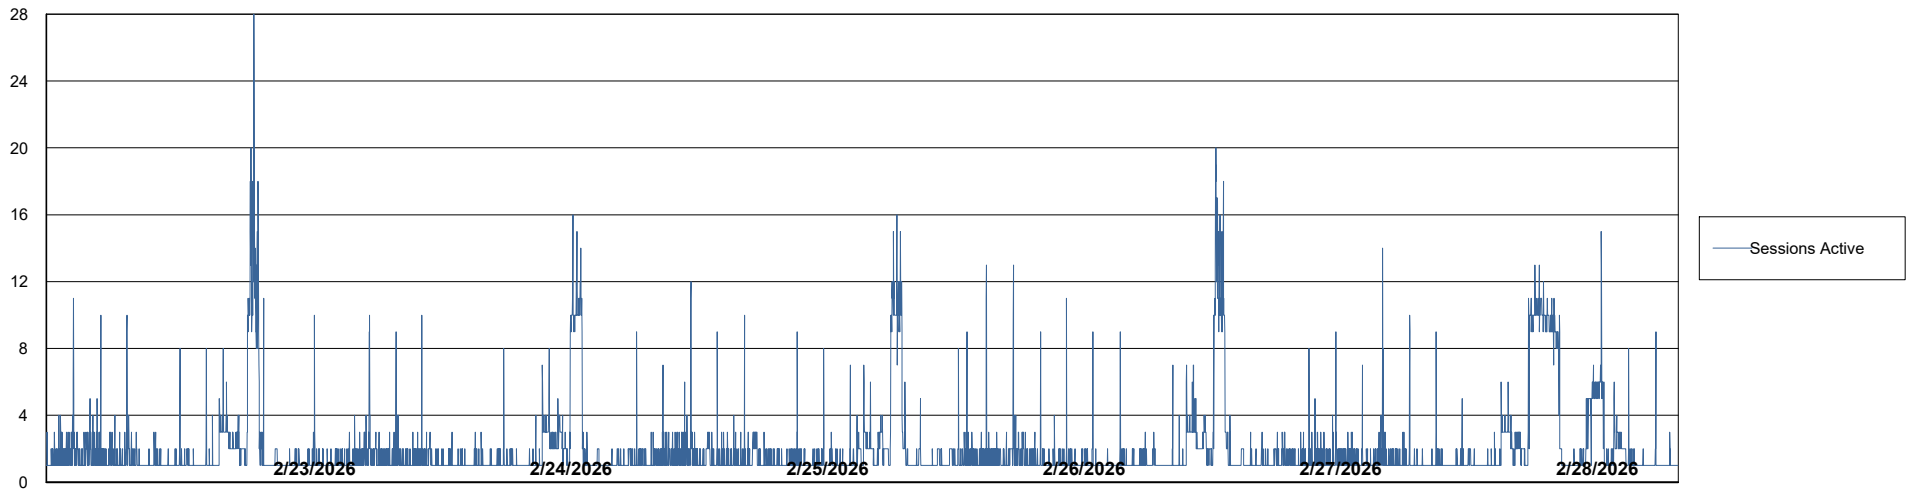

Weekly SLA Customer Report

Customer: CLB OCI AMS Production
Database ID: 196

Database Performance: CLB-BI2-AMS_ABS1_DB

Weekly SLA Customer Report

Customer CLB OCI AMS Production
Database ID 196

Database Performance CLB-DBS1-AMS_PROD_ABS1