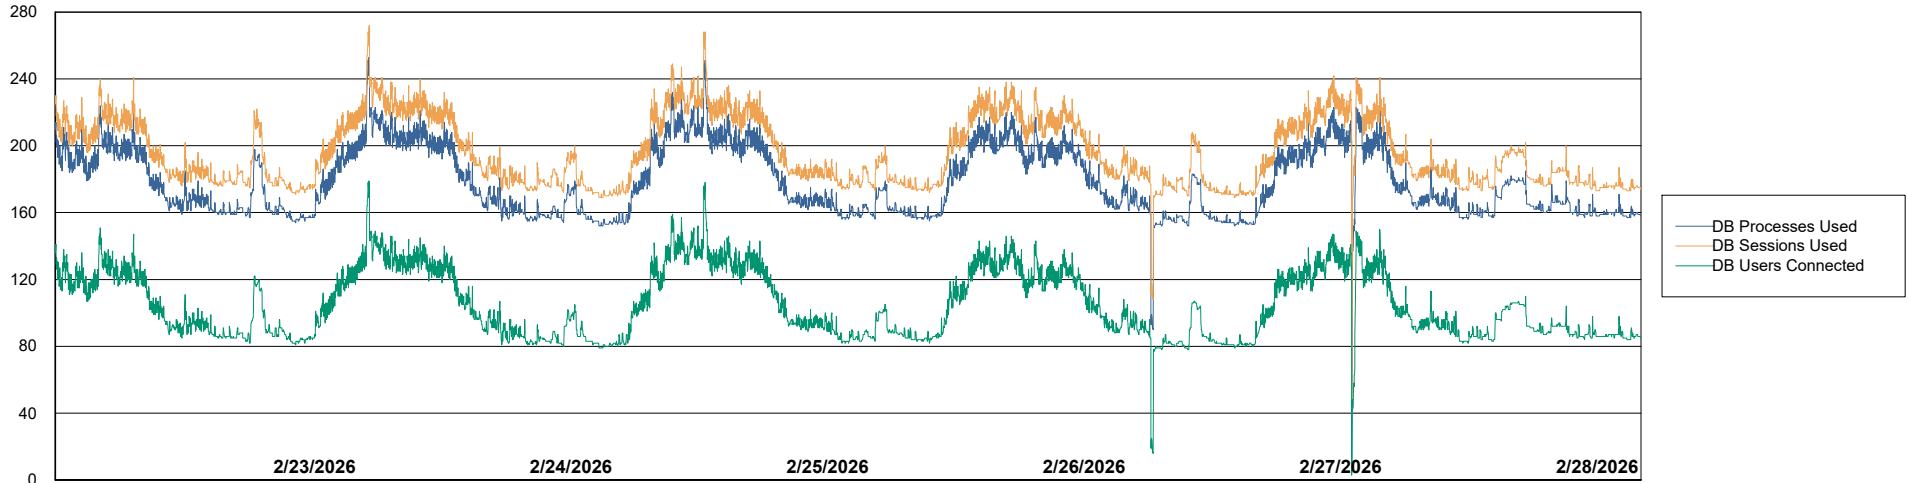

Weekly SLA Customer Report

Customer: CLB OCI AMS Production
Database ID: 196

Database Performance: CLB-BI2-AMS_ABS1_DB

Weekly SLA Customer Report

Customer CLB OCI AMS Production
Database ID 196

Database Performance CLB-DBS1-AMS_PROD_ABS1