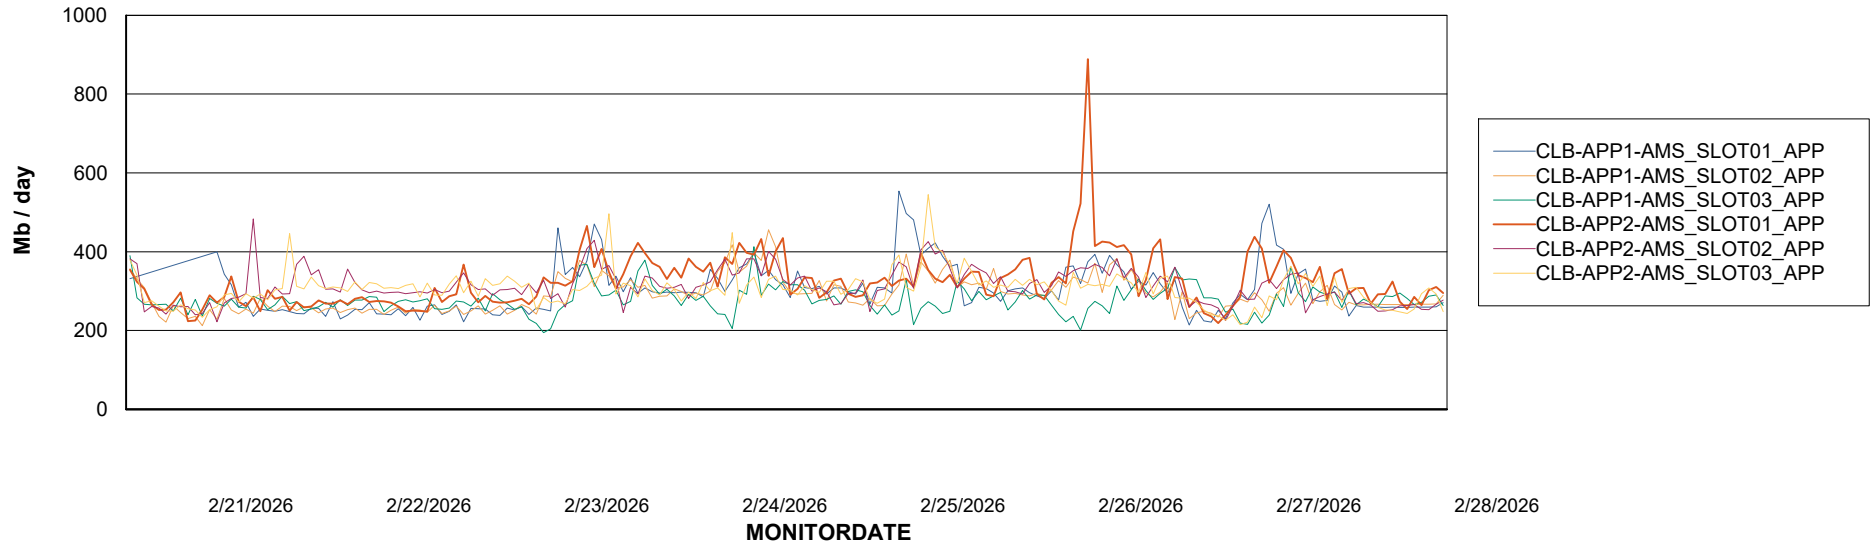

ABSSolute Application Server Services

Avg memory used per ABS Server Service