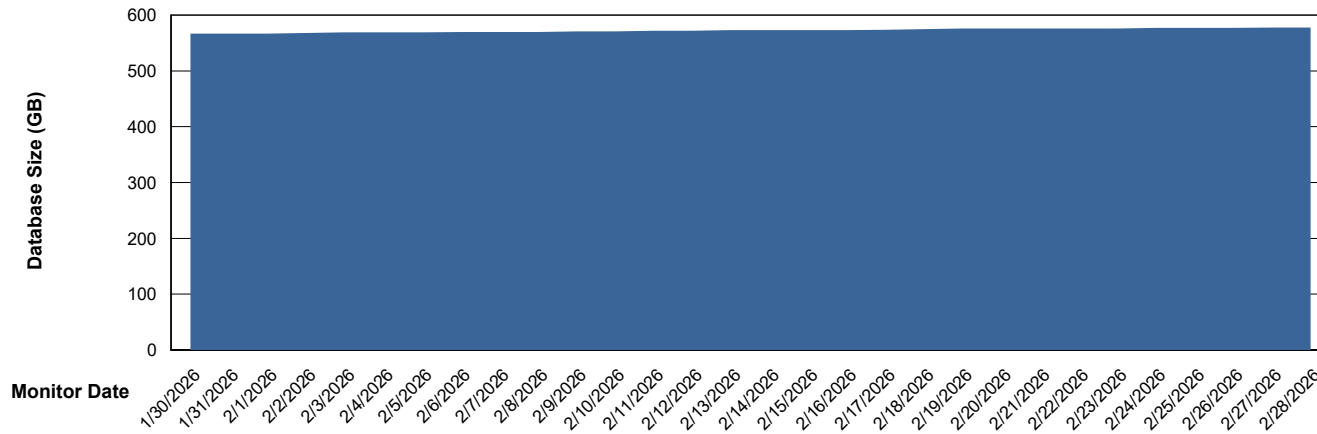

Customer CLB OCI AMS Production
Database ID 196

DATABASE SIZE CLB-BI2-AMS_ABS1_DB

Database growth over last month

DATABASE SIZE CLB-DBS1-AMS_PROD_ABS1

Database growth over last month

Weekly SLA Customer Report