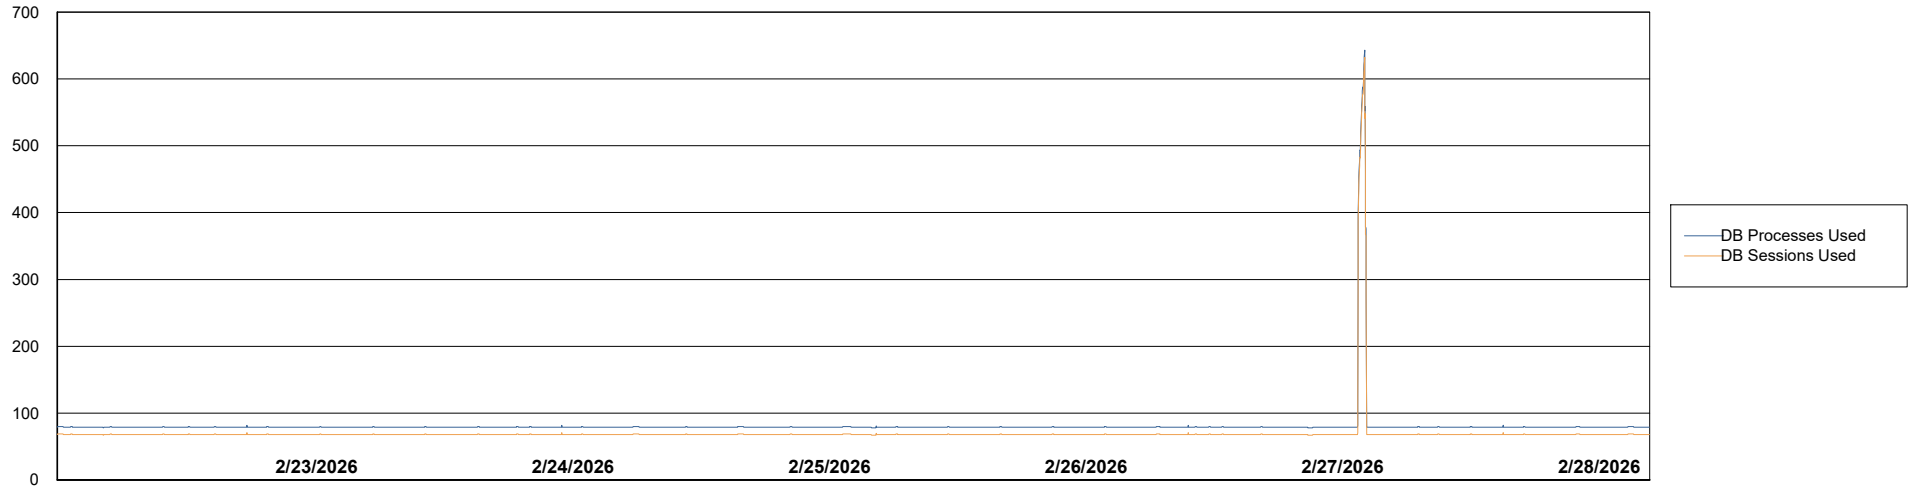

Database Performance   CLB-DBS2-AMS_PROD_HSBABS1

DB Processes Max   1,000
DB Processes Max   0
DB Processes Max   4