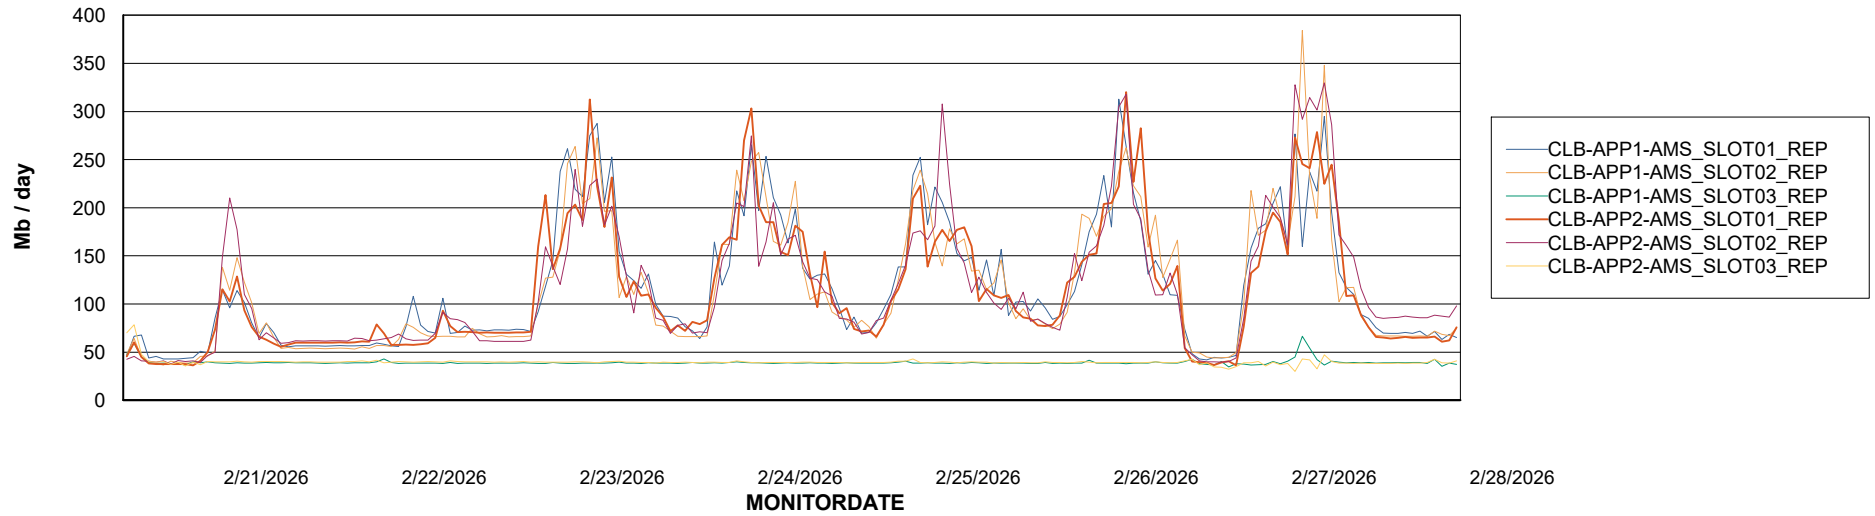

Avg memory used per ABS Server Service

Avg users per day per ABS server

Weekly SLA Customer Report

Customer CLB OCI AMS Production
Database ID 196

ABSSolute Application ReportServer Services

Avg memory used per ReportServer Service