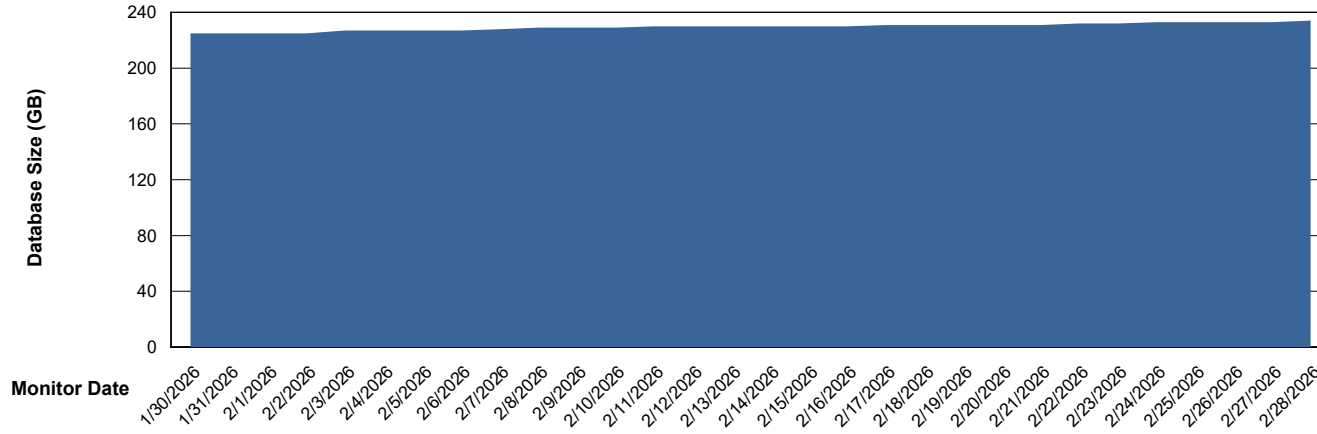

Weekly SLA Customer Report

Customer CLB OCI AMS Production
Database ID 196

Database Performance CLB-DBS2-AMS_PROD_HSBABS1

DB Processes Max 1,000
DB Processes Max 0
DB Processes Max 4

Weekly SLA Customer Report

Customer CLB OCI AMS Production
Database ID 196

DATABASE SIZE CLB-BI2-AMS_ABS1_DB

Database growth over last month

DATABASE SIZE CLB-DBS1-AMS_PROD_ABS1

Database growth over last month

Weekly SLA Customer Report