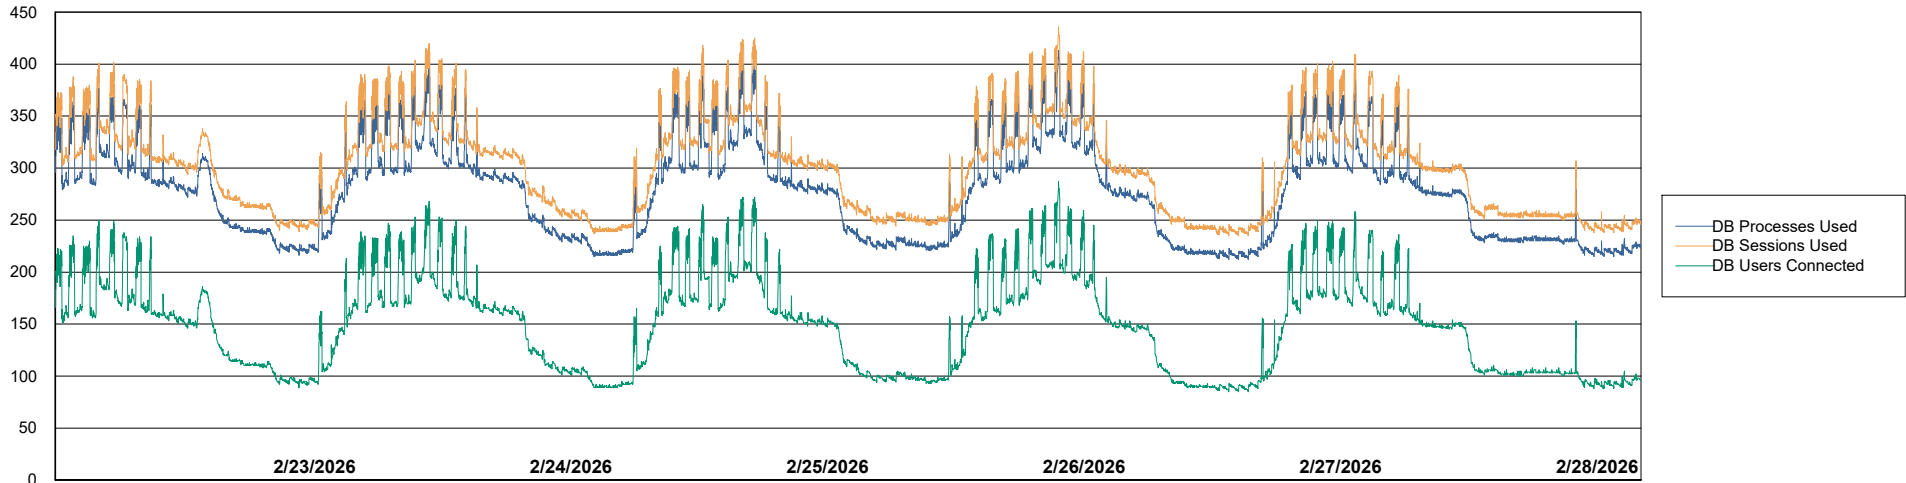

Weekly SLA Customer Report

Customer BNL_Production
 Database ID 83

Harddisk Usage BNL_PRD_vm-absa03

	Free disk space on C: (%)	Total disk space on C: (Gb)	Used disk space on C: (Gb)	Free disk space on D: (%)	Total disk space on D: (Gb)	Used disk space on D: (Gb)	Free disk space on E: (%)	Total disk space on E: (Gb)	Used disk space on E: (Gb)
2/28/2026	59	127	53	60	127	51	92	64	5
2/27/2026	59	127	53	60	127	51	92	64	5
2/26/2026	59	127	53	60	127	51	92	64	5
2/25/2026	59	127	53	60	127	51	92	64	5
2/24/2026	59	127	53	60	127	51	92	64	5
2/23/2026	59	127	53	60	127	51	92	64	5
2/22/2026	58	127	53	60	127	50	92	64	5

Weekly SLA Customer Report

Customer BNL_Production
Database ID 83

Database Performance BNLDB_Production

Weekly SLA Customer Report

Customer BNL_Production
Database ID 83

Database Performance BNLDB_Standby

DB Processes Max 4
DB Processes Max 0
DB Processes Max 1,000