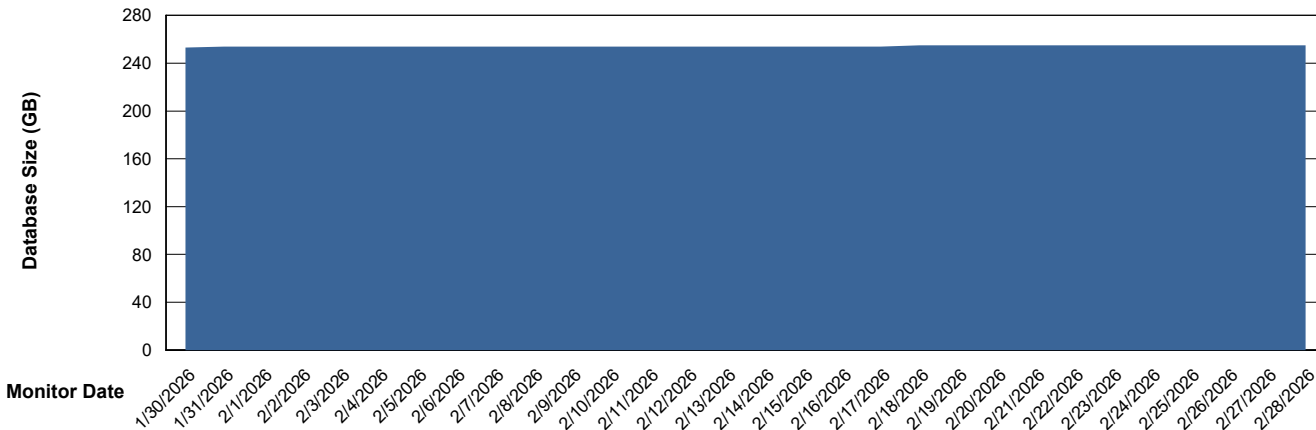

Database growth over last month

Database Tablespace BNLDB_Production

Date	Tablespace Name	MaxFilesize (Gb)	Usedsize (Gb)	Percentage free
2/28/2026	ABSDATA	320	71	78
	INDX	320	174	46
2/27/2026	ABSDATA	320	71	78
	INDX	320	174	46
2/26/2026	ABSDATA	320	71	78
	INDX	320	174	46
2/25/2026	ABSDATA	320	71	78
	INDX	320	174	46
2/24/2026	ABSDATA	320	71	78
	INDX	320	174	46
2/23/2026	ABSDATA	320	71	78
	INDX	320	174	46
2/22/2026	ABSDATA	320	71	78
	INDX	320	174	46