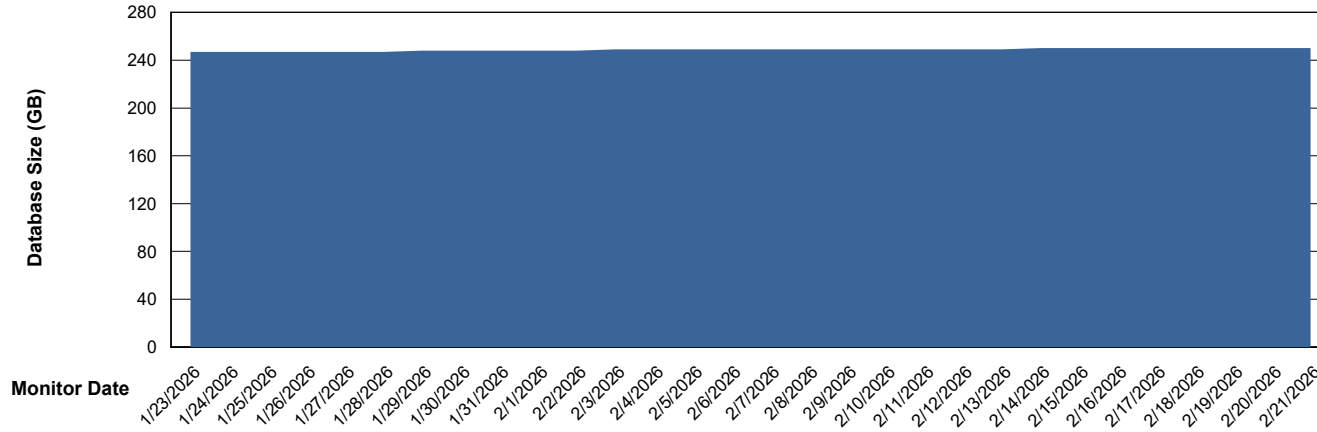

DB Processes Max 1,000

Weekly SLA Customer Report

Customer VOS_Production
Database ID 143

DATABASE SIZE VOS_PRD_ABSBI-2018_ABS1

Database growth over last month

DATABASE SIZE VOS_PRD_ABSBI-2025_ABS1

Database growth over last month