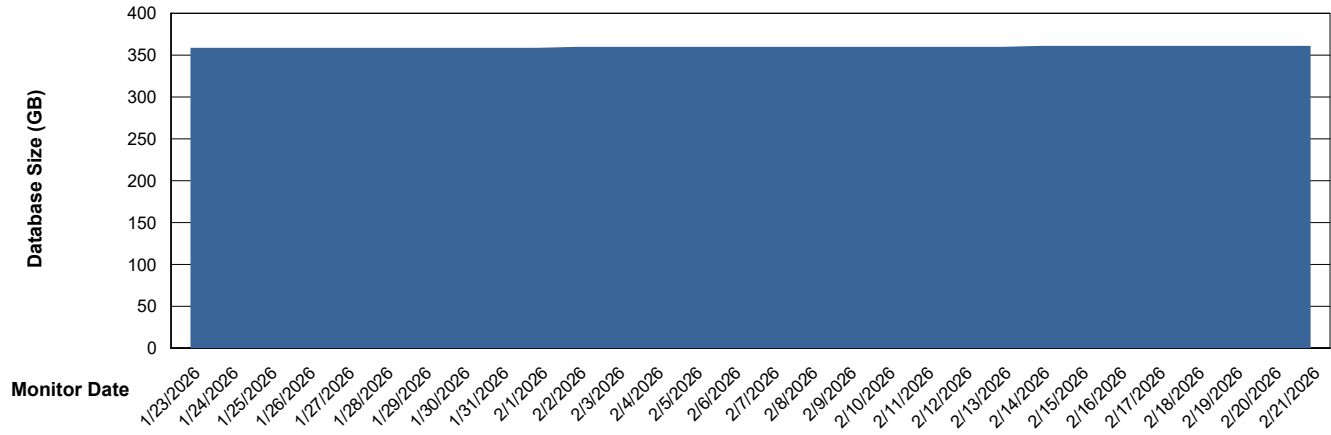

Database growth over last month