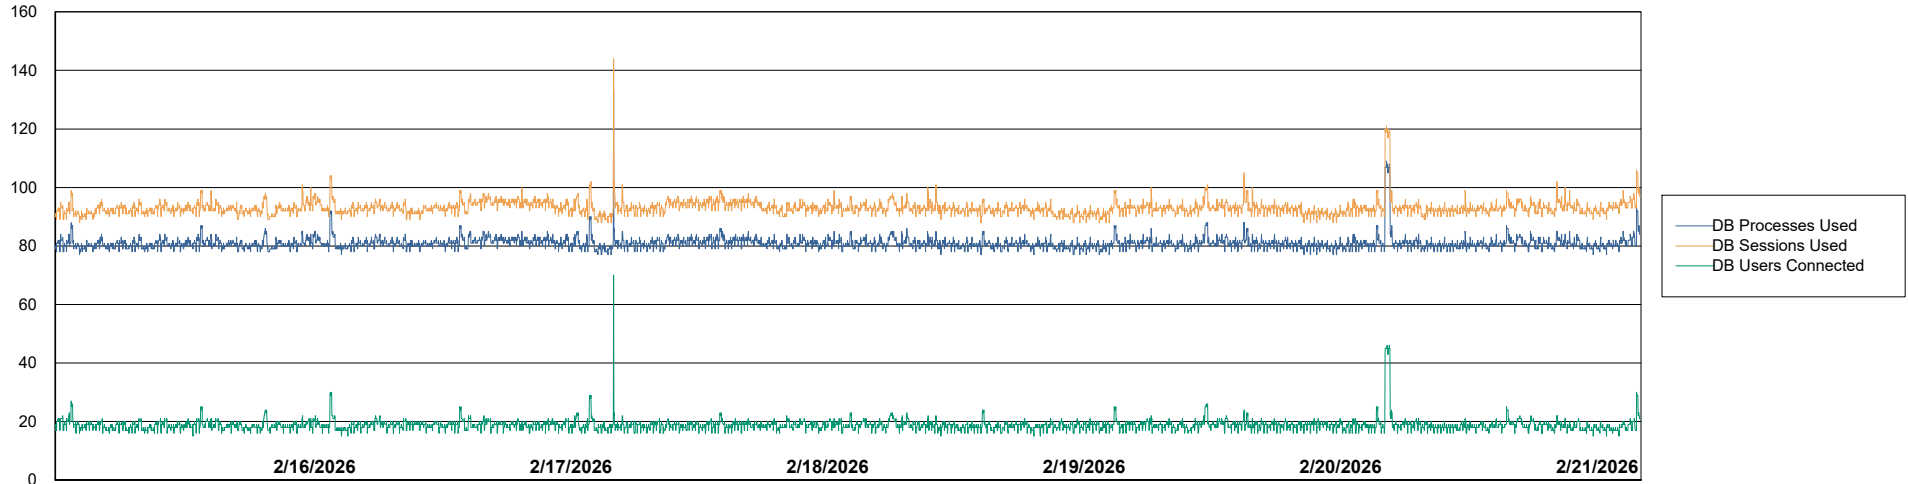

Weekly SLA Customer Report

Customer VOS_Production
Database ID 143

Database Performance VOS_PRD_ABSBI-2018_ABS1

Weekly SLA Customer Report

Customer VOS_Production
Database ID 143

Database Performance VOS_PRD_ABSBI-2025_ABS1