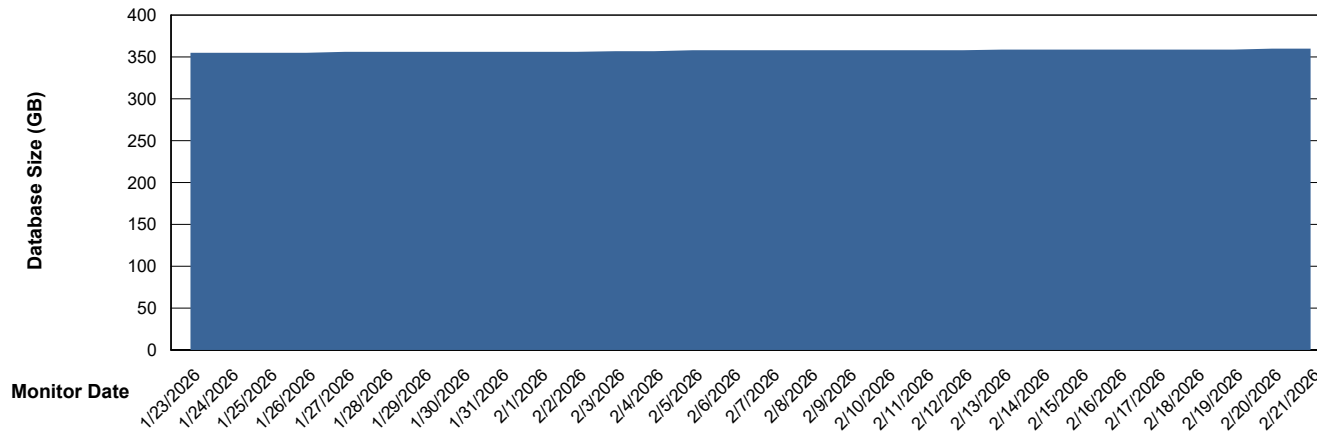

DB Processes Max 1,000

Weekly SLA Customer Report

Customer VOS_Production
Database ID 143

DATABASE SIZE VOS_PRD_ABSBI-2018_ABS1

Database growth over last month

DATABASE SIZE VOS_PRD_ABSBI-2025_ABS1

Database growth over last month