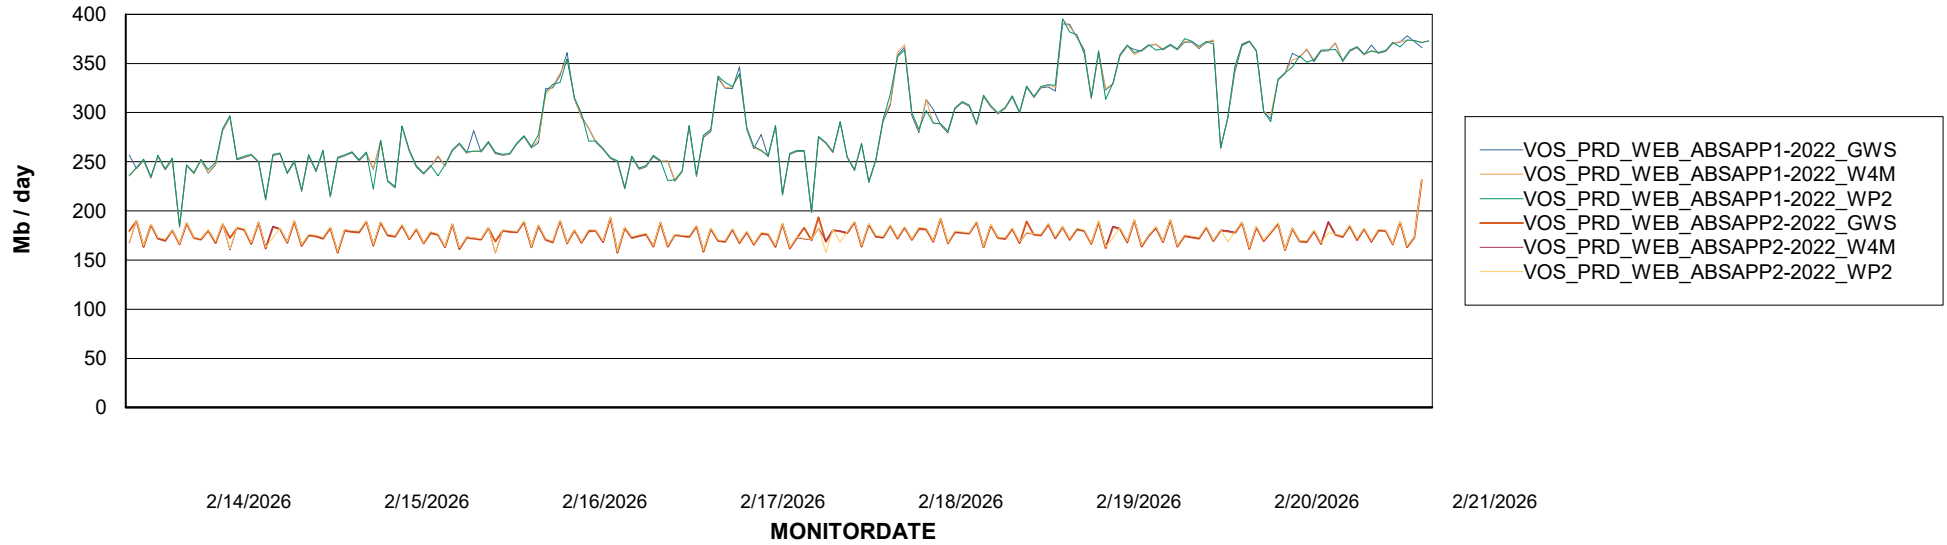

ABSSolute Application ReportServer Services

Avg memory used per ReportServer Service

Weekly SLA Customer Report

Customer VOS_Production
Database ID 143

ABSSolute Web Component Services

Avg memory used per ABS Web component