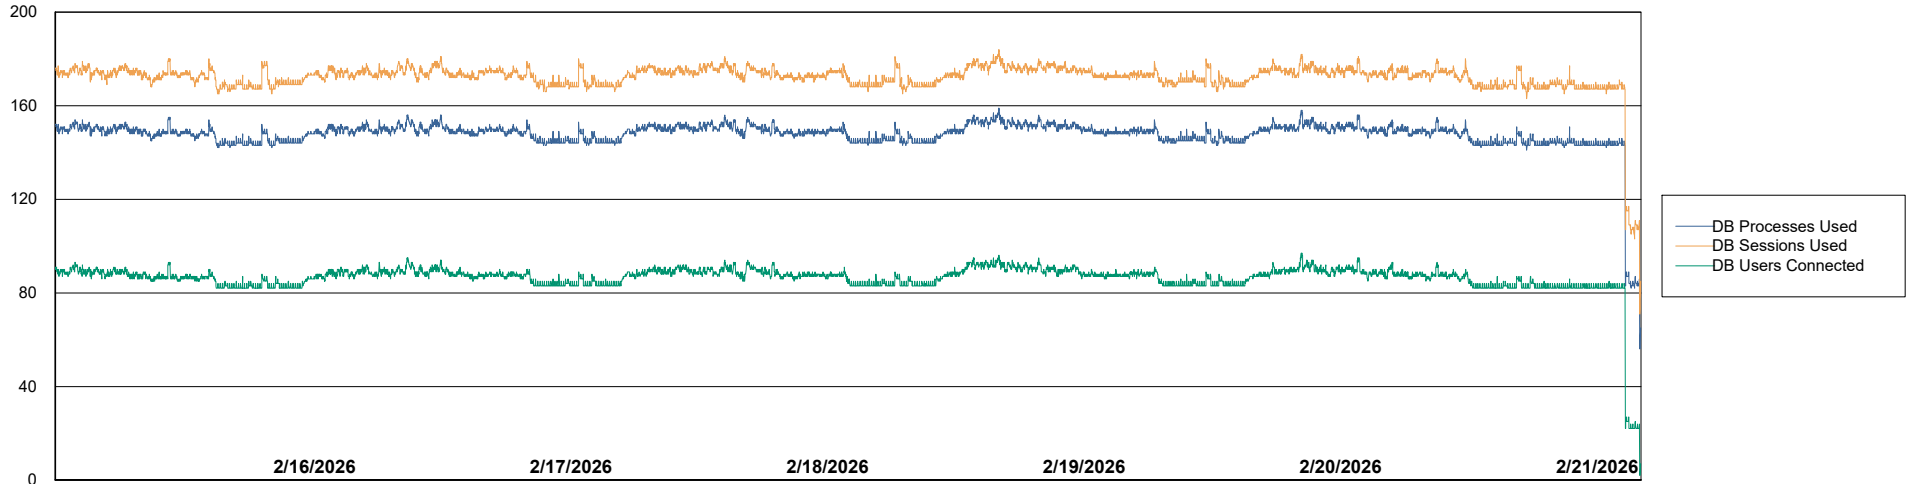

Database Performance VOS_PRD_ABSORA1-2022_ABS1