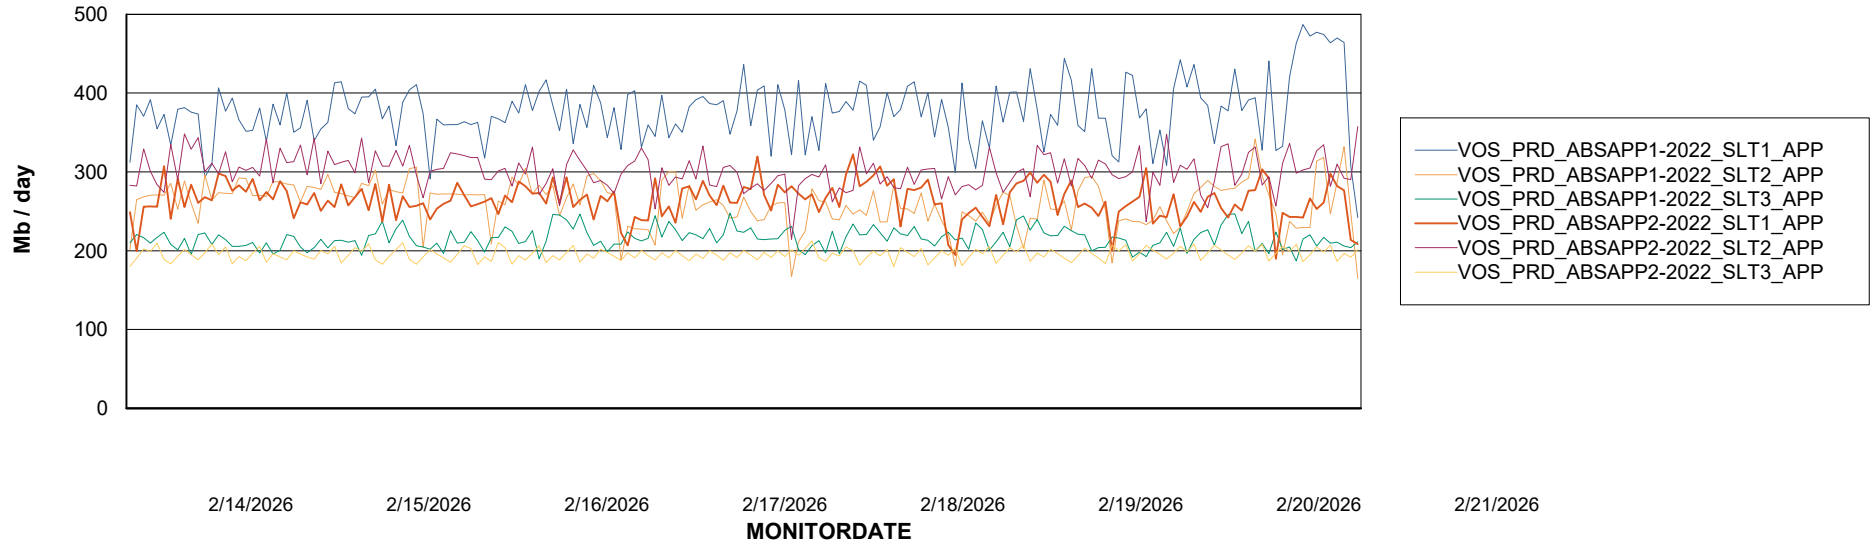

ABSolute Application Server Services

Avg memory used per ABS Server Service