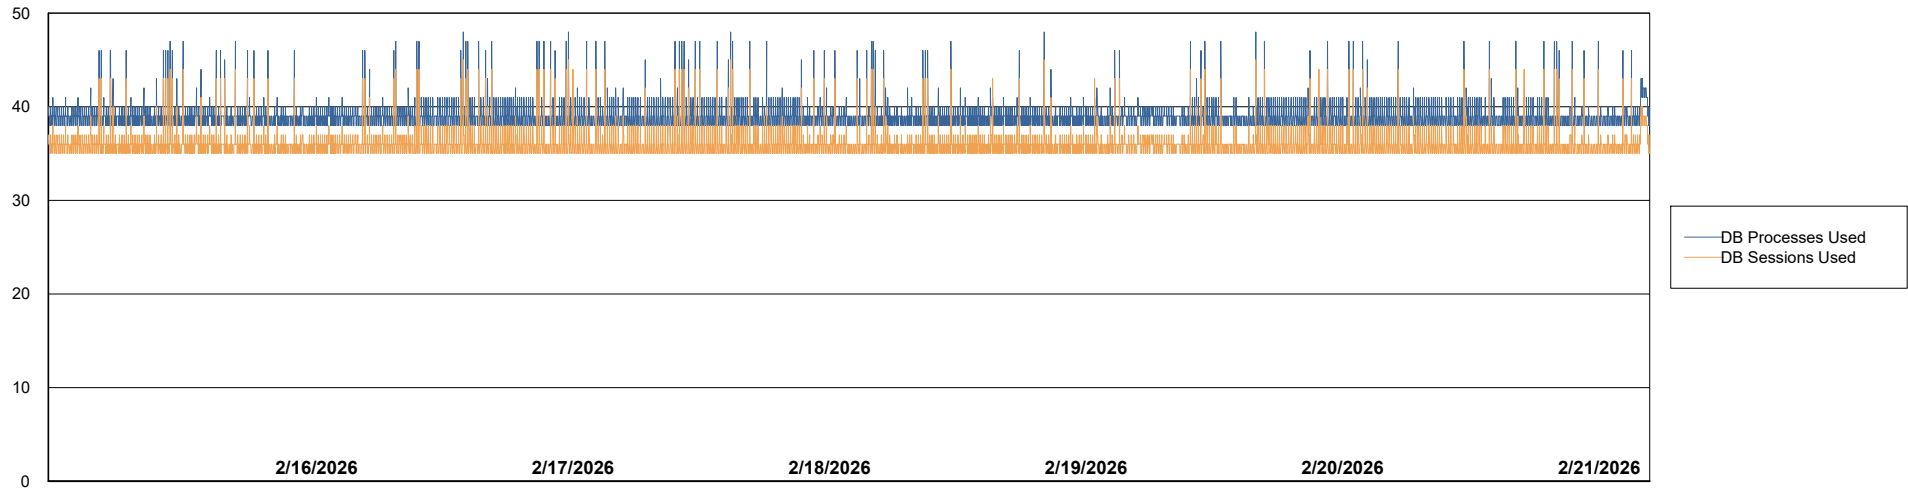

Database Performance VOS_PRD_ABSORA2-2022_HSBABS1

DB Processes Max 1,000