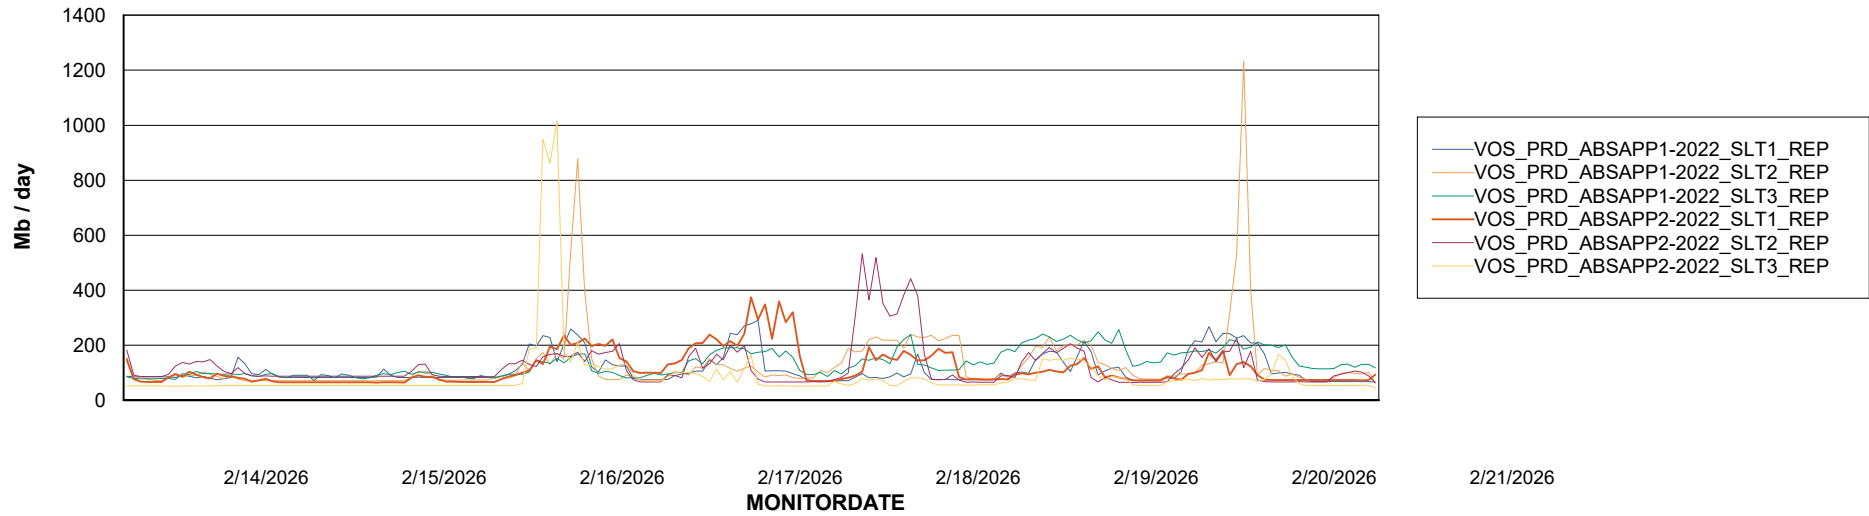

ABSSolute Application ReportServer Services

Avg memory used per ReportServer Service