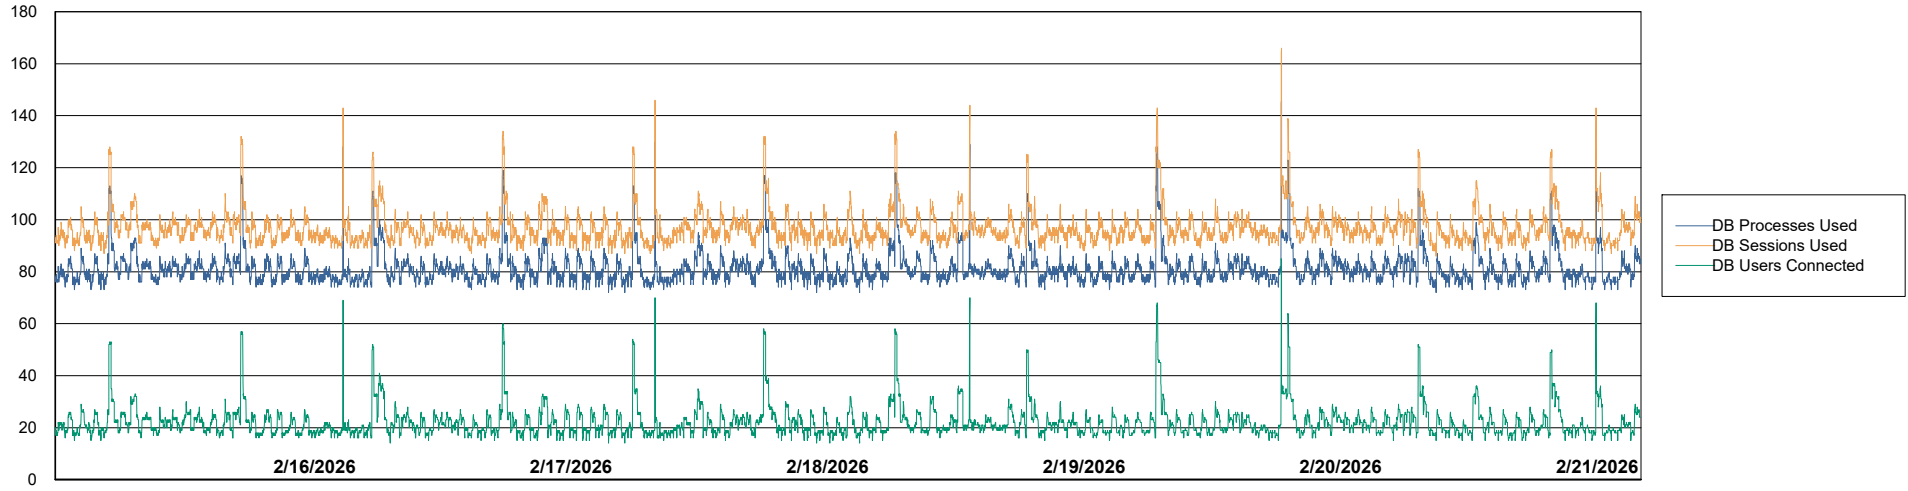

Database Performance SHL-BI-ASH_PROD_ABS1