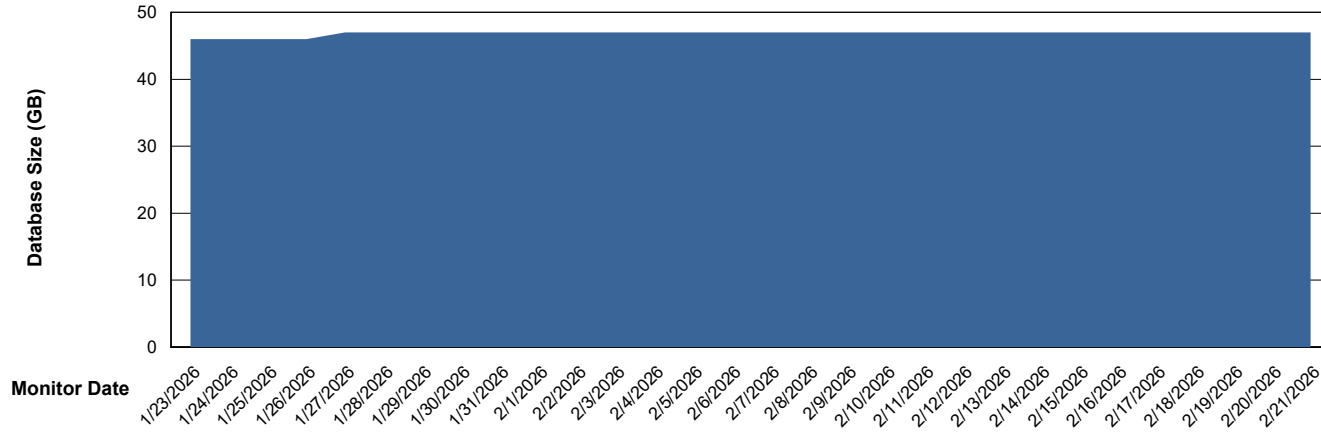

DATABASE SIZE SHL-BI-ASH_PROD_ABS1

Database growth over last month