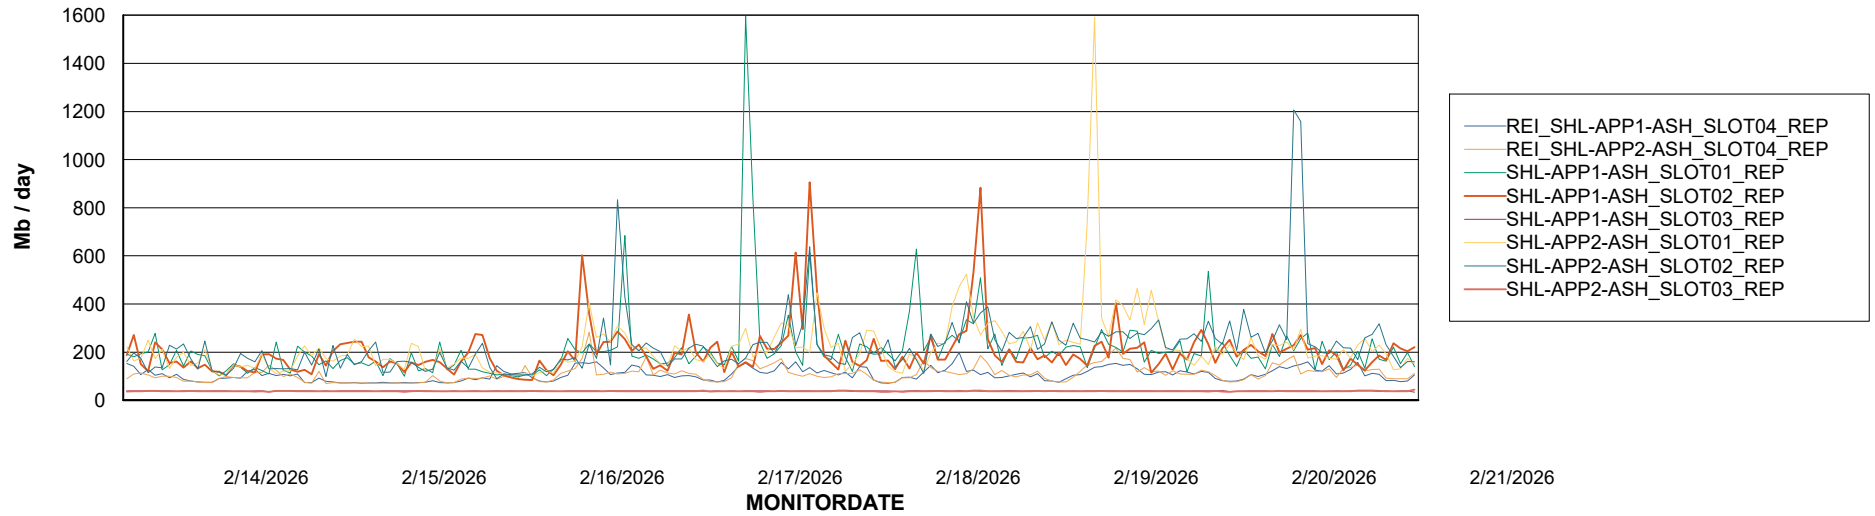

ABSSolute Application ReportServer Services

Avg memory used per ReportServer Service