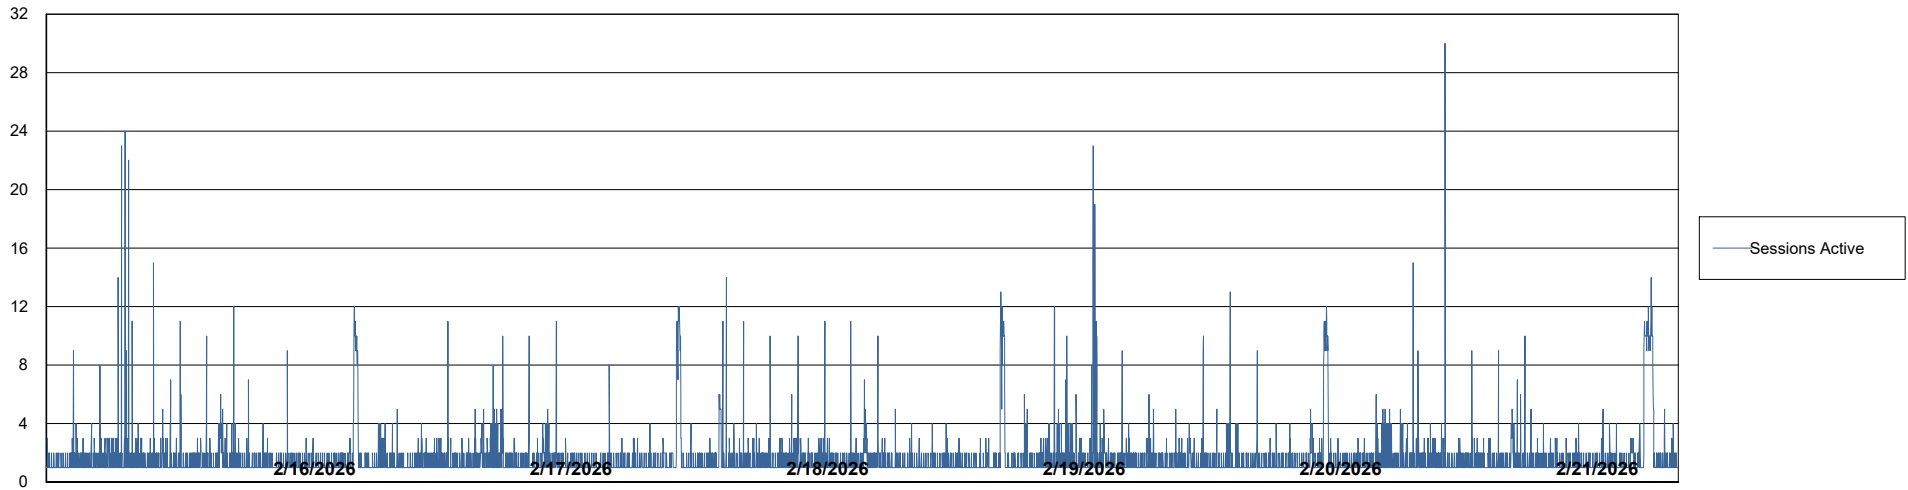

Database Performance SHL-DBS1-ASH_PROD_ABS1