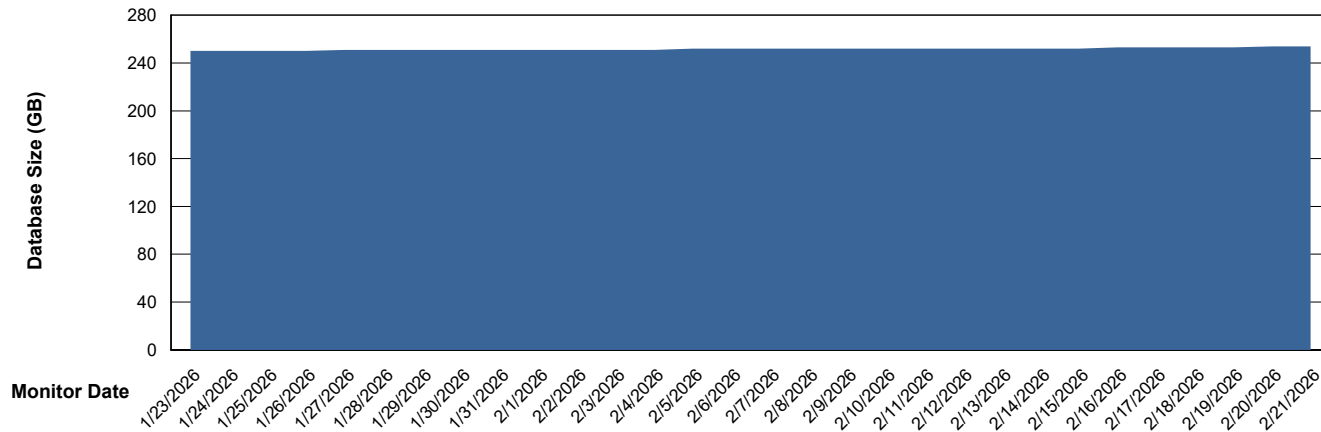

DATABASE SIZE SHL-DBS1-ASH_PROD_ABS1

Database growth over last month