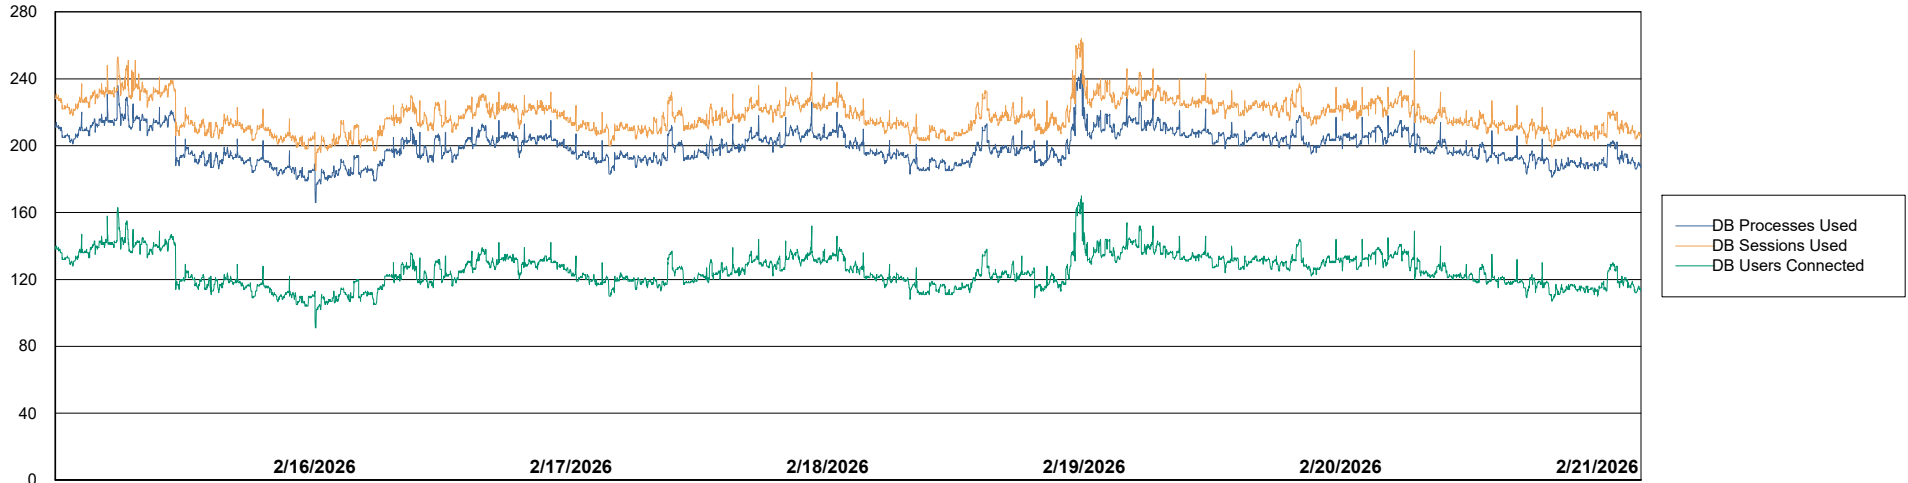

Database Performance SHL-DBS1-ASH_PROD_ABS1