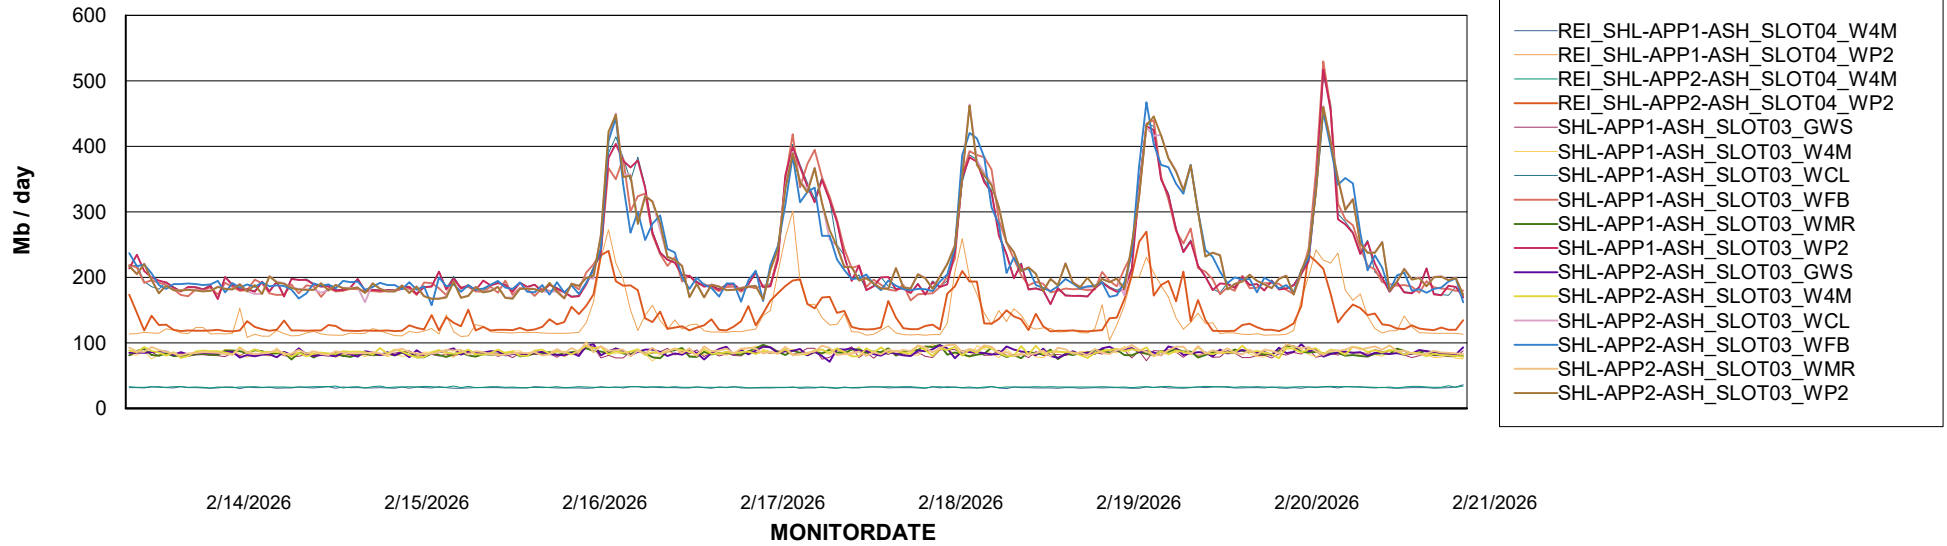

ABSSolute Web Component Services

Avg memory used per ABS Web component