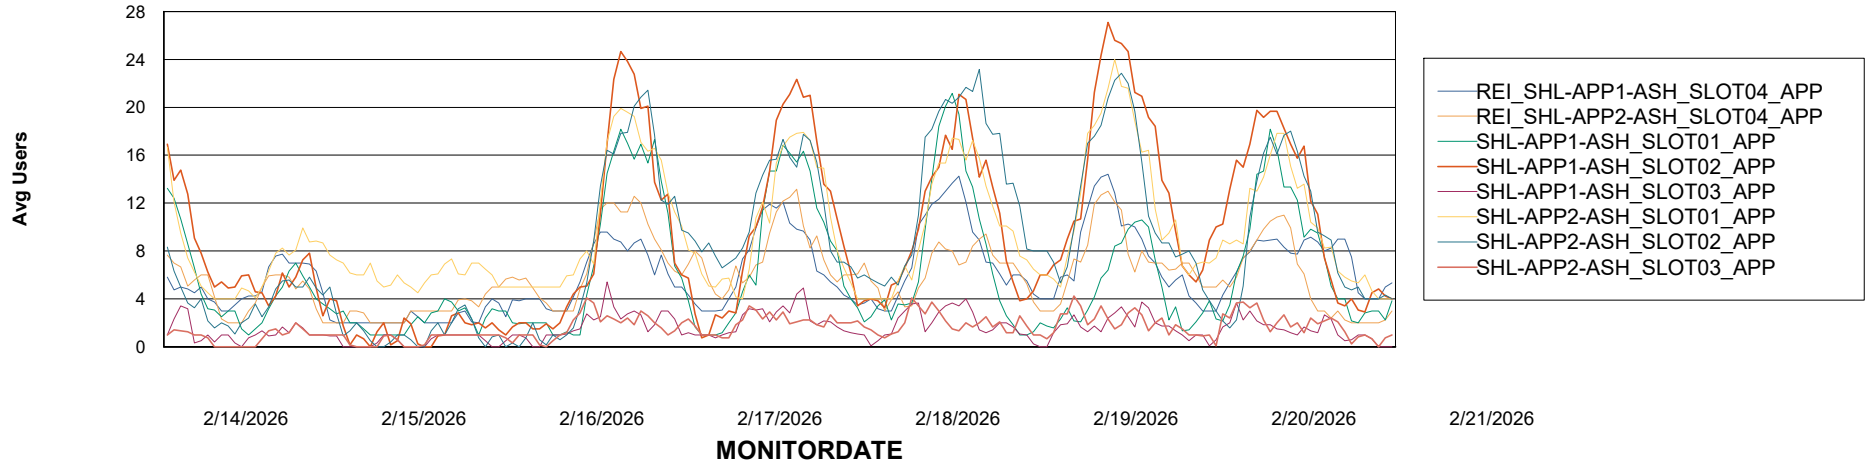

Avg users per day per ABS server