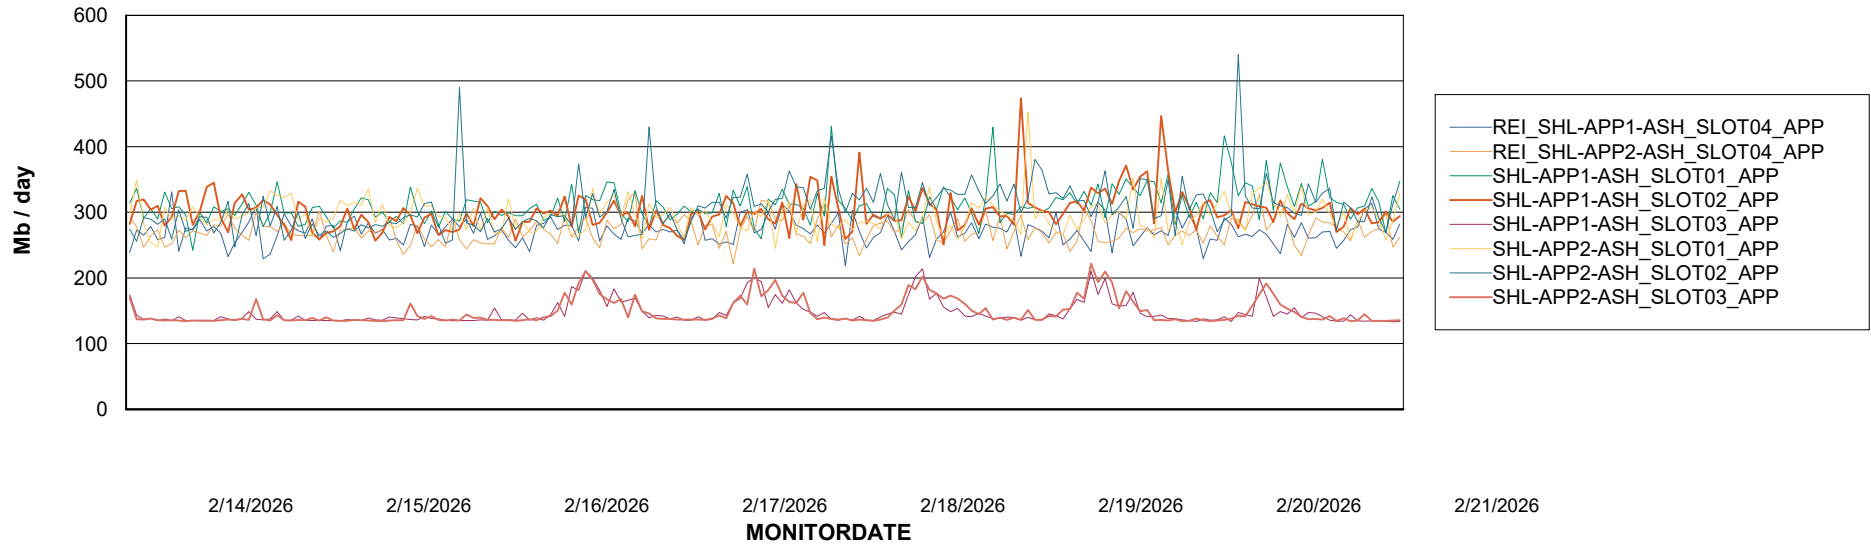

ABSSolute Application Server Services

Avg memory used per ABS Server Service