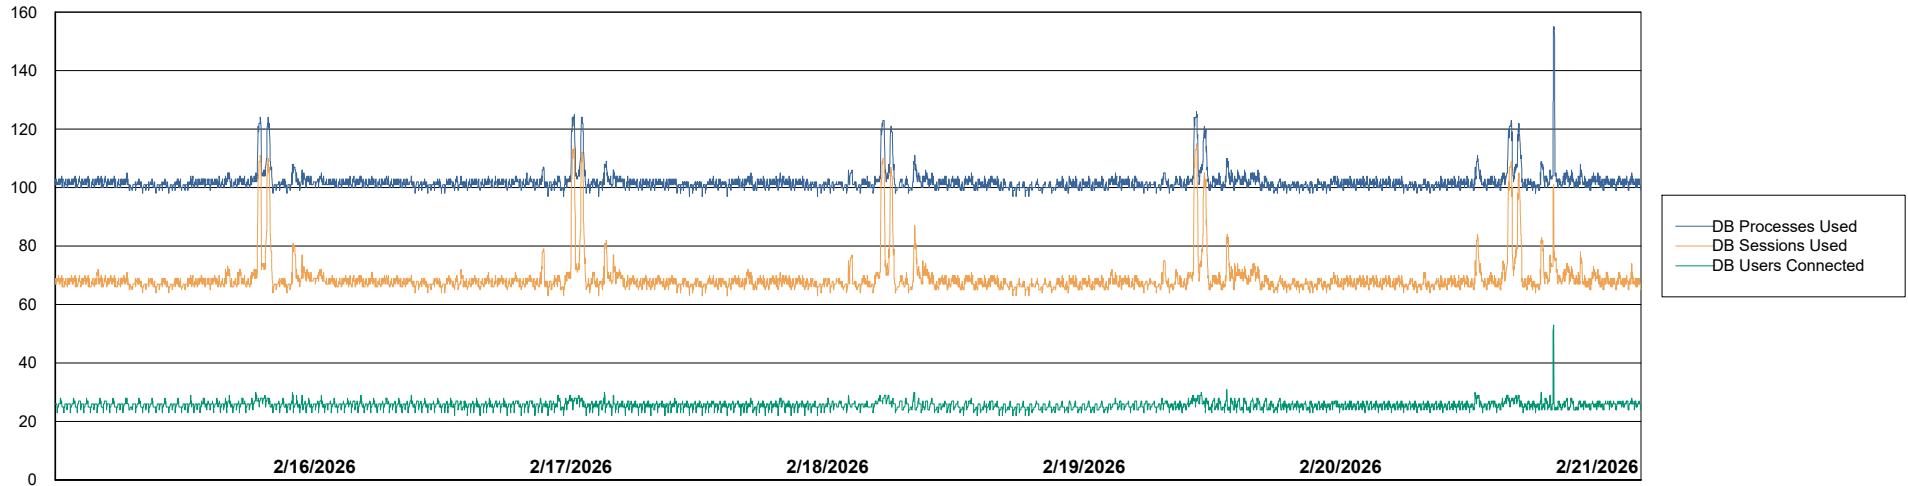

Database Performance SGS_PRD_ABS-BI02_ABS1