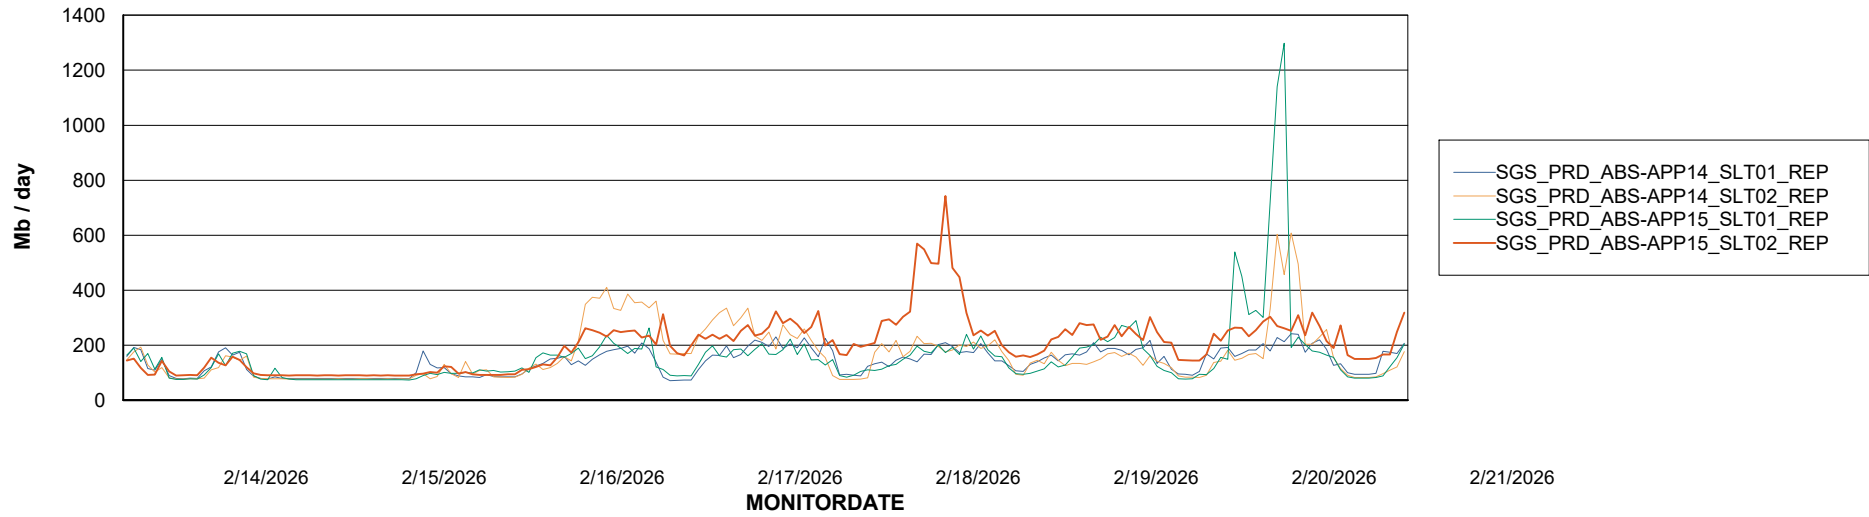

ABSSolute Application ReportServer Services

Avg memory used per ReportServer Service