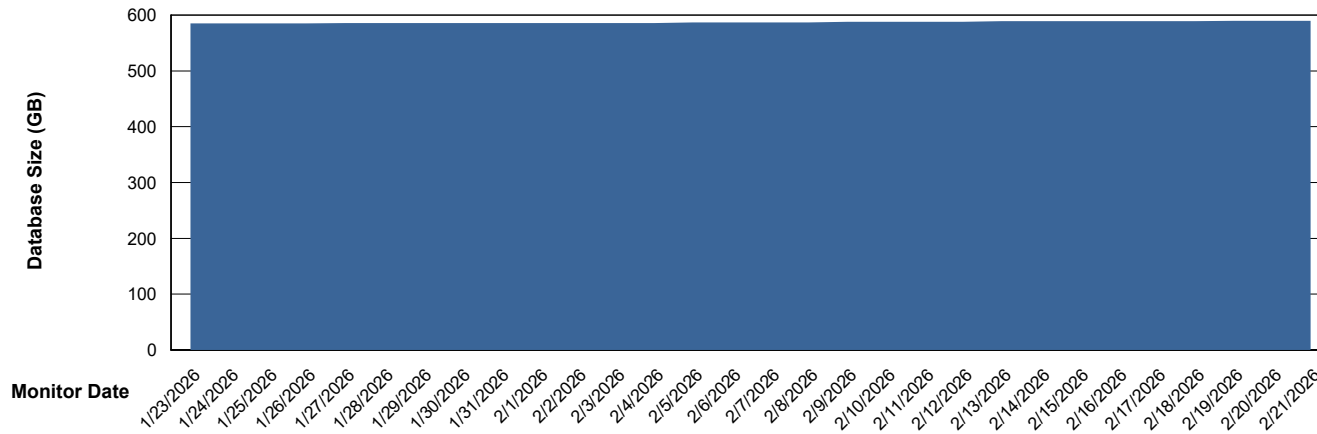

DATABASE SIZE SGS_PRD_ABS-DB16_ABS1

Database growth over last month