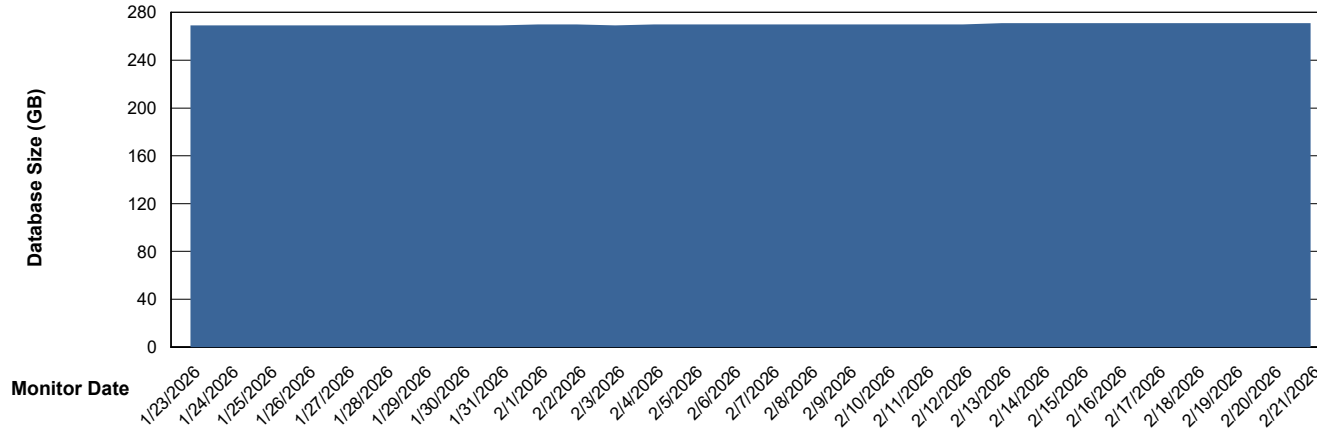

DATABASE SIZE SGS_PRD_ABS-BI02_ABS1

Database growth over last month