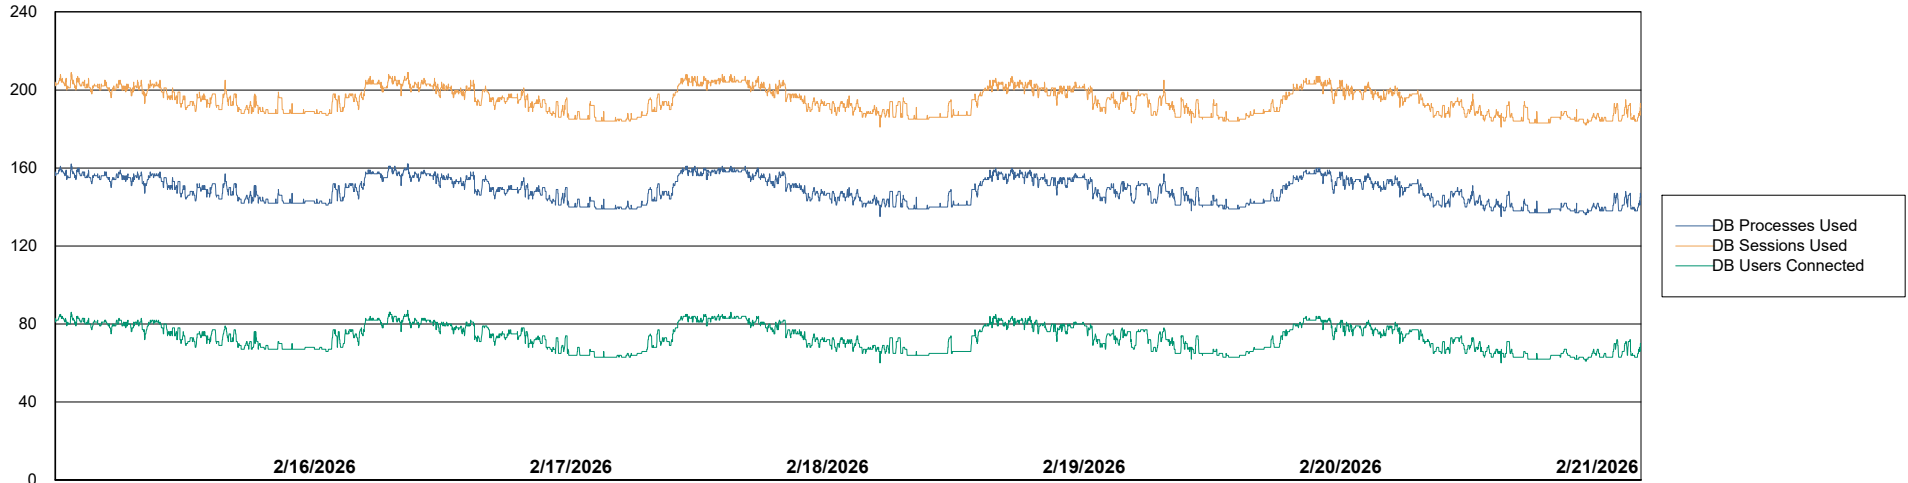

Database Performance SGS_PRD_ABS-DB16_ABS1