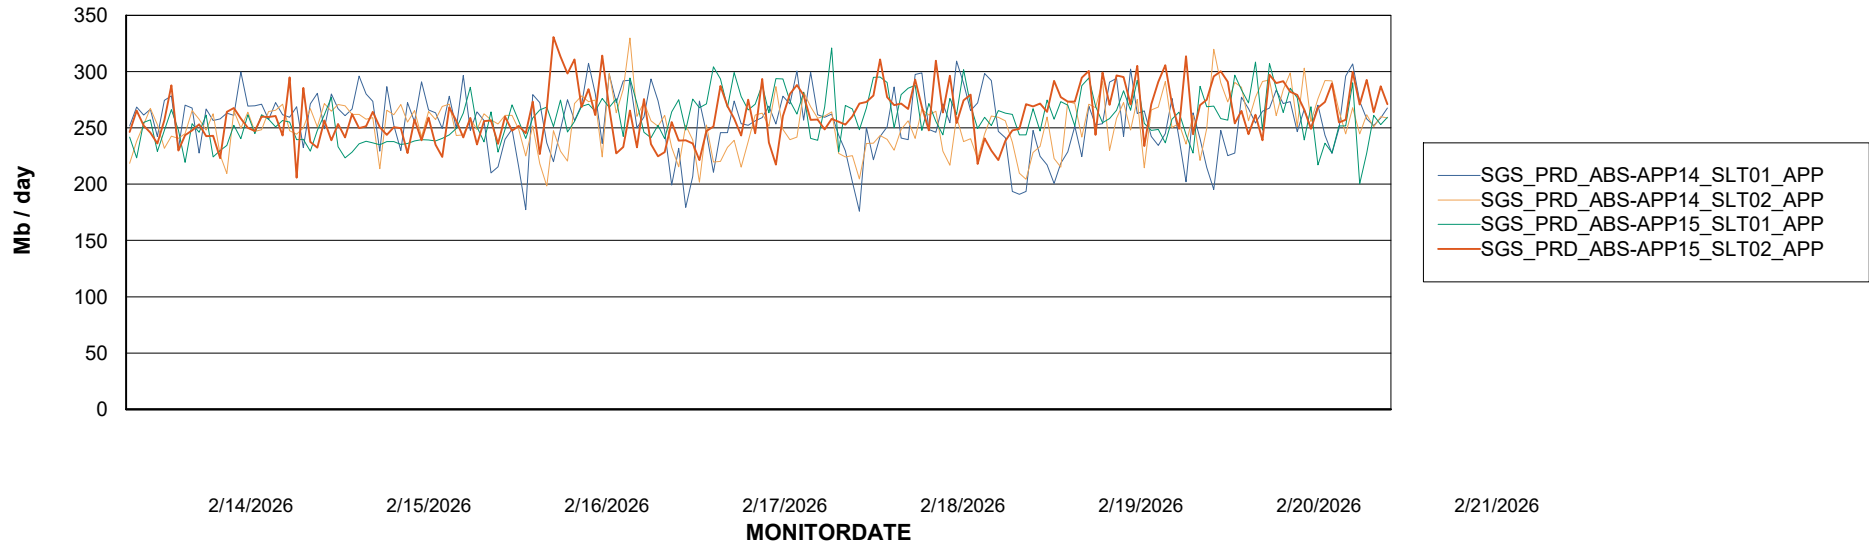

ABSSolute Application Server Services

Avg memory used per ABS Server Service