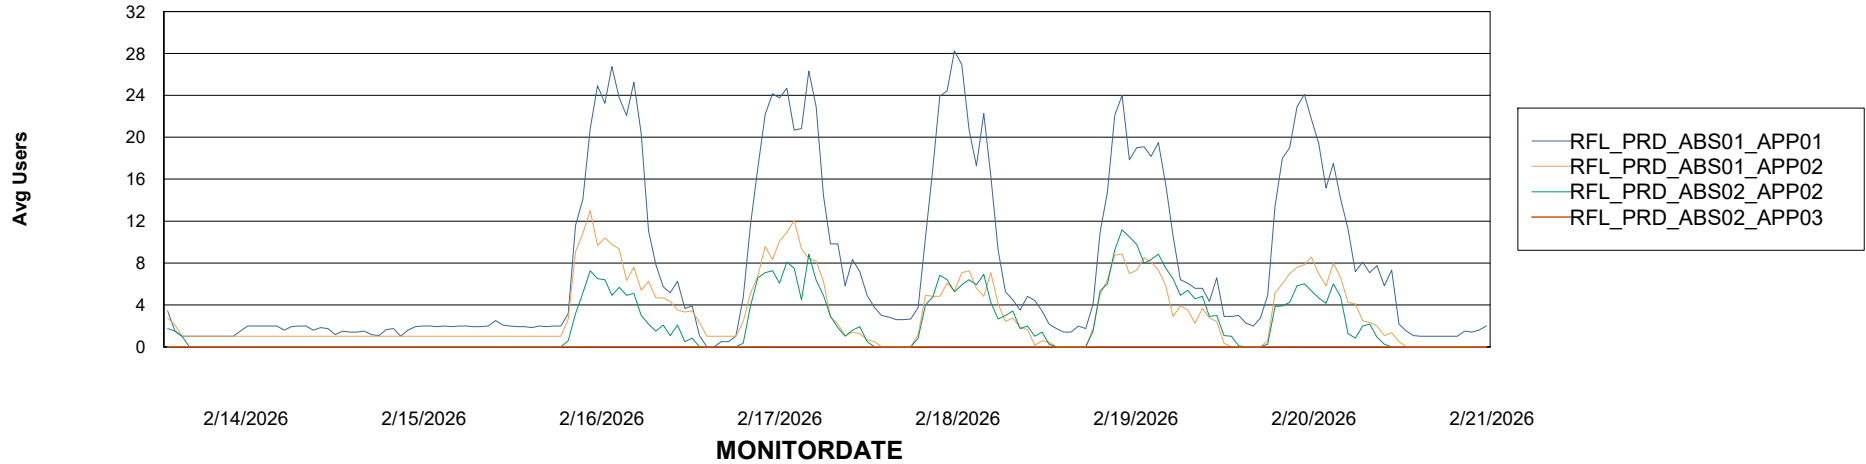

Avg users per day per ABS server