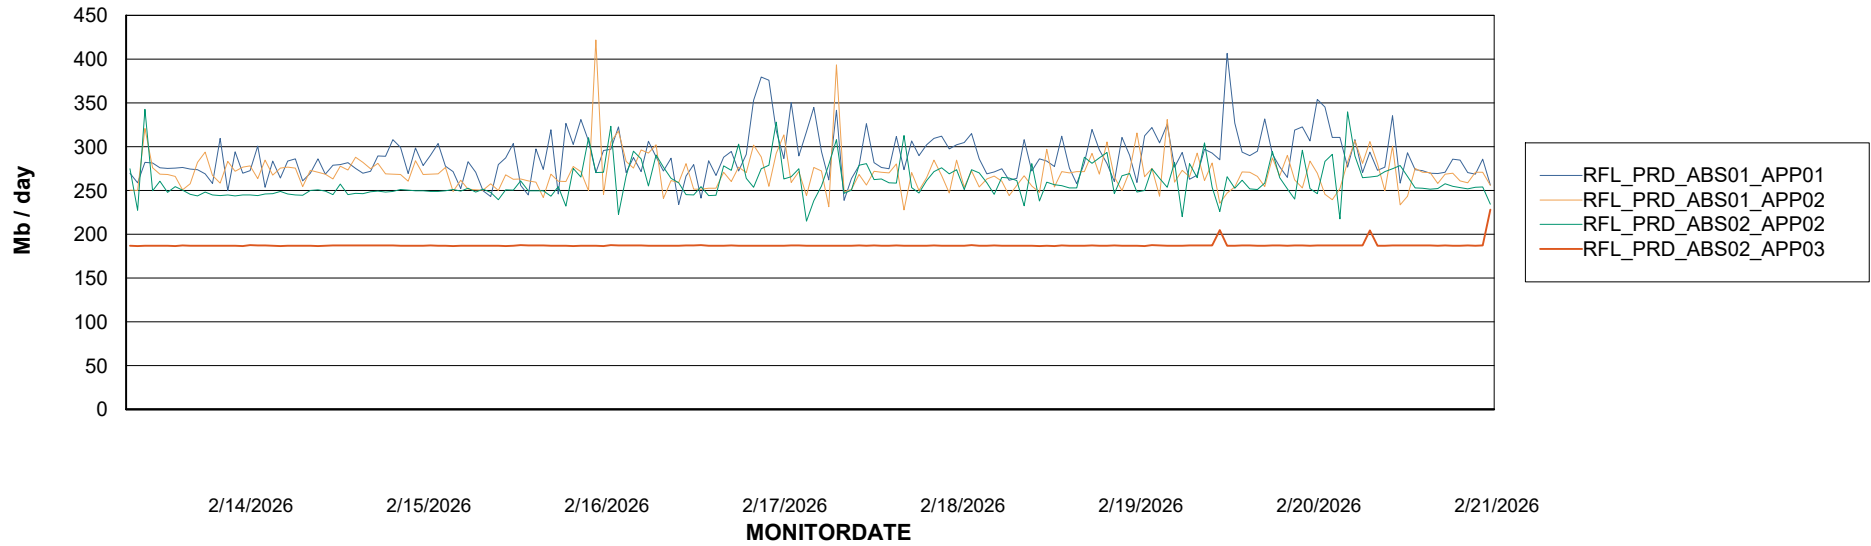

ABSSolute Application Server Services

Avg memory used per ABS Server Service