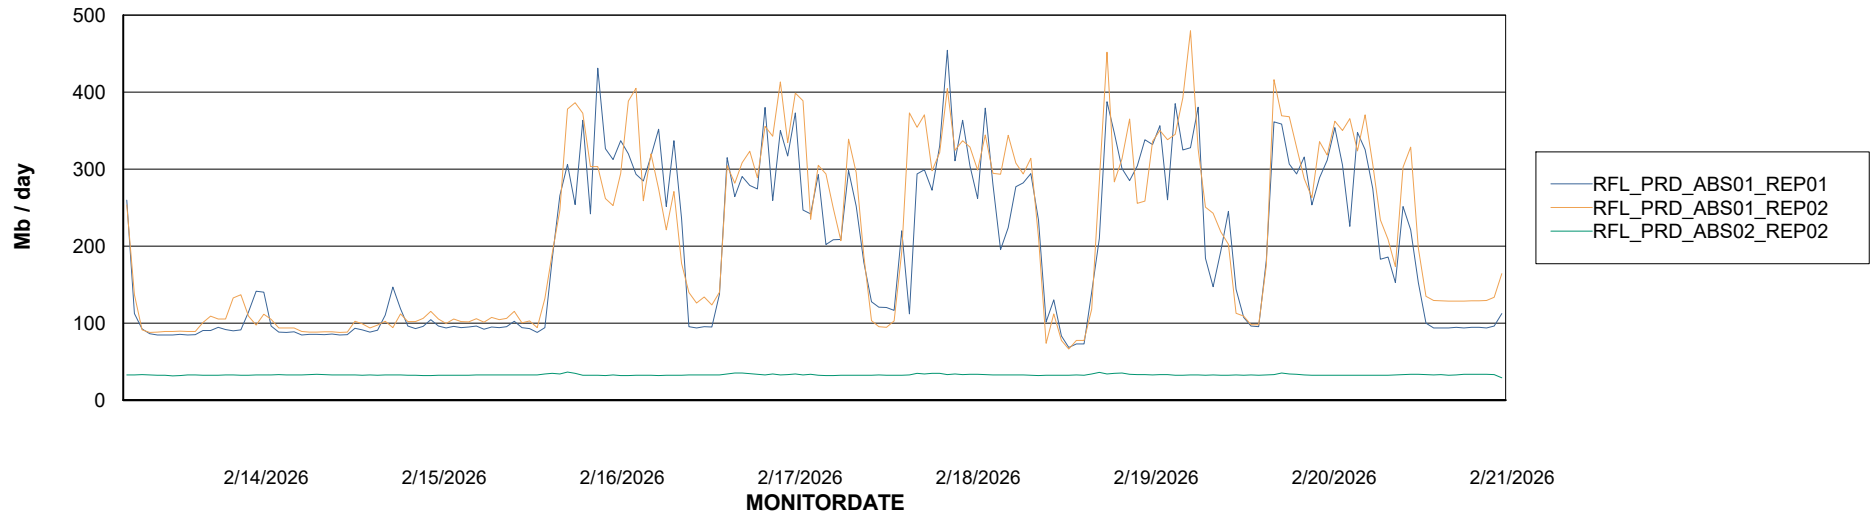

ABSSolute Application ReportServer Services

Avg memory used per ReportServer Service