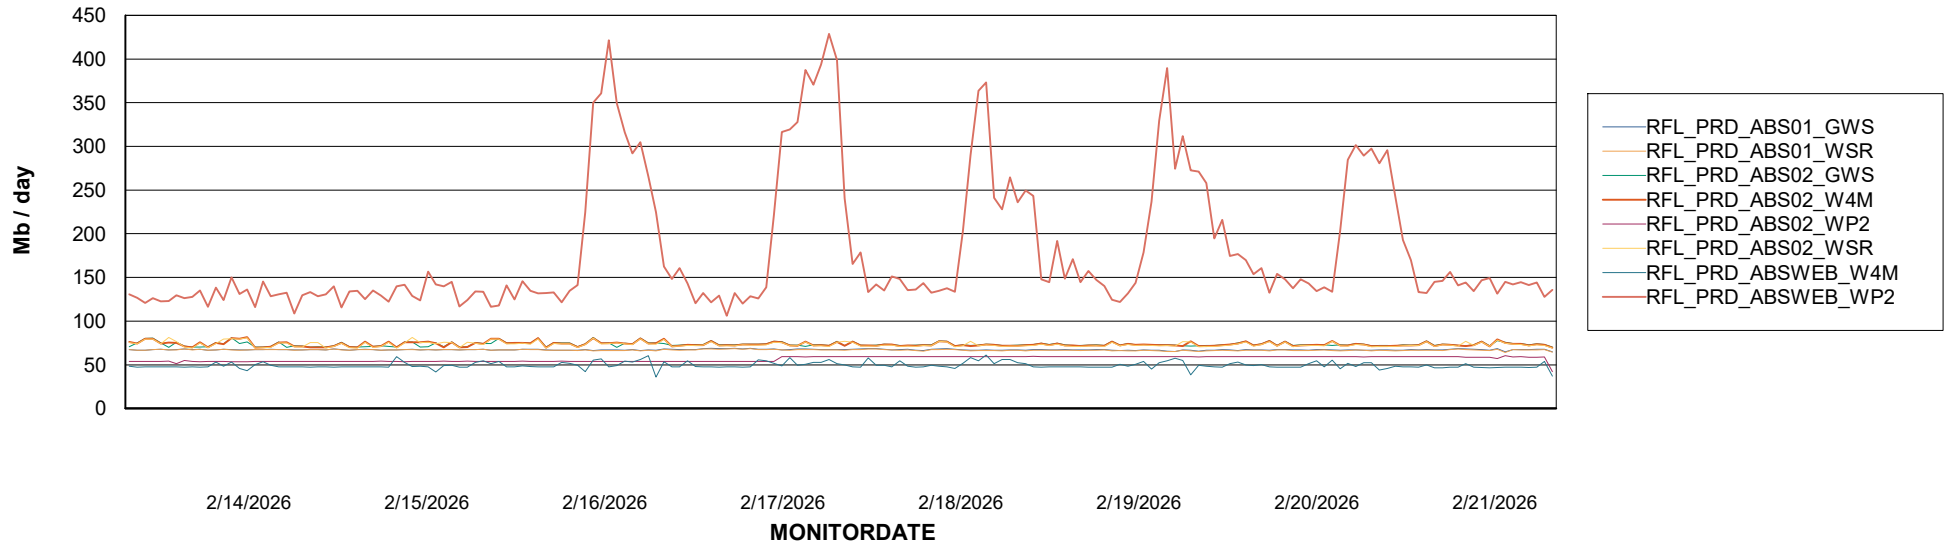

ABSSolute Web Component Services

Avg memory used per ABS Web component