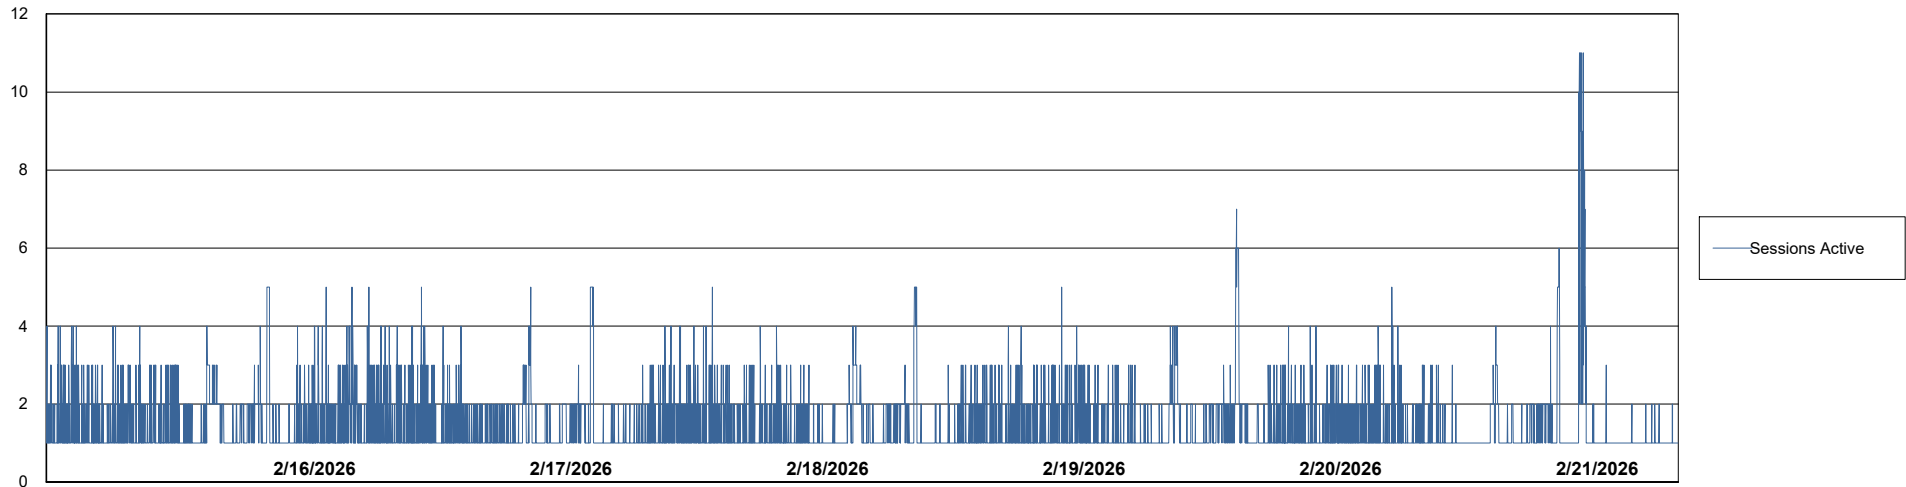

Database Performance RFL_PRD_ABS01_DB