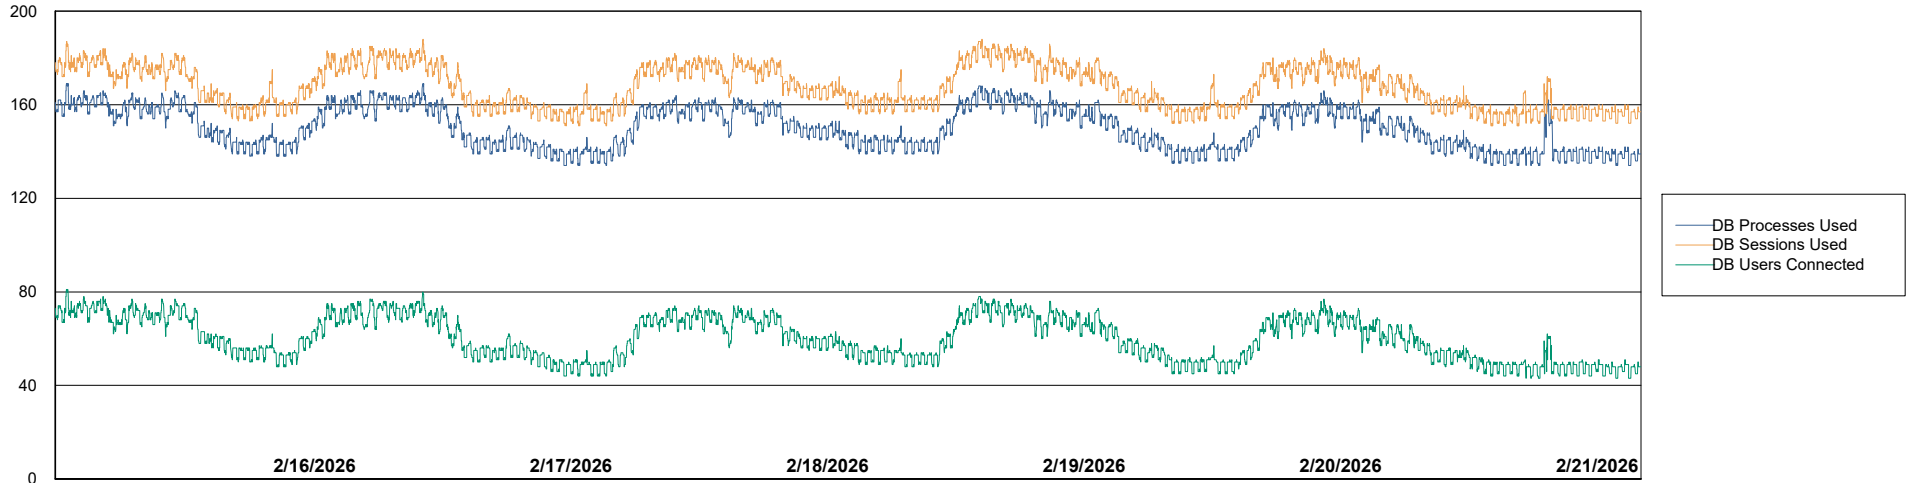

Database Performance RFL_PRD_ABS01_DB