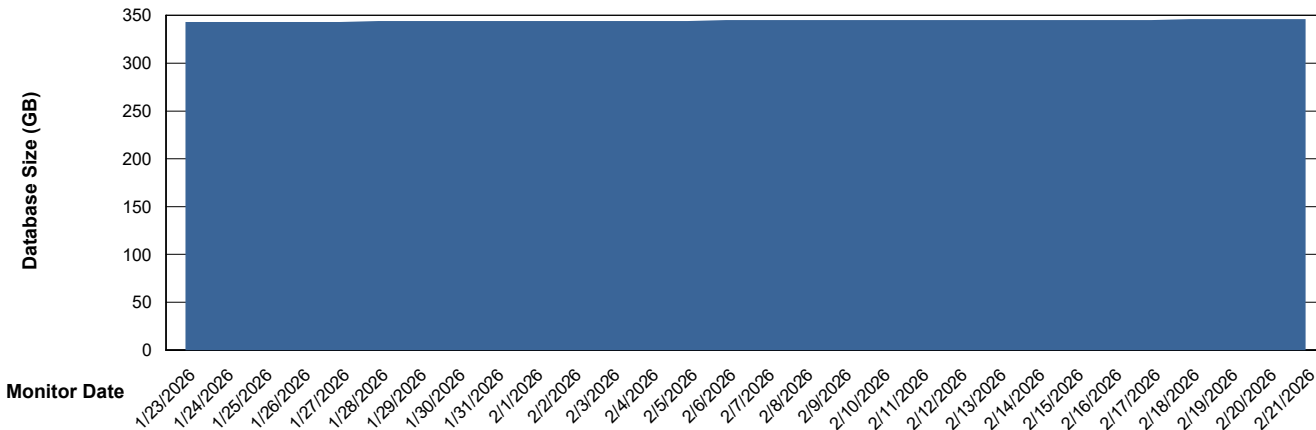

Database growth over last month

Database Tablespace RFL_PRD_ABS01_DB

Date	Tablespace Name	MaxFilesize (Gb)	Usedsize (Gb)	Percentage free
2/21/2026	ABSDATA	160	94	41
	INDX	288	234	19
2/20/2026	ABSDATA	160	94	41
	INDX	288	234	19
2/19/2026	ABSDATA	160	94	41
	INDX	288	234	19
2/18/2026	ABSDATA	160	94	41
	INDX	288	234	19
2/17/2026	ABSDATA	160	94	41
	INDX	288	234	19
2/16/2026	ABSDATA	160	94	41
	INDX	288	233	19
2/15/2026	ABSDATA	160	94	41
	INDX	288	233	19