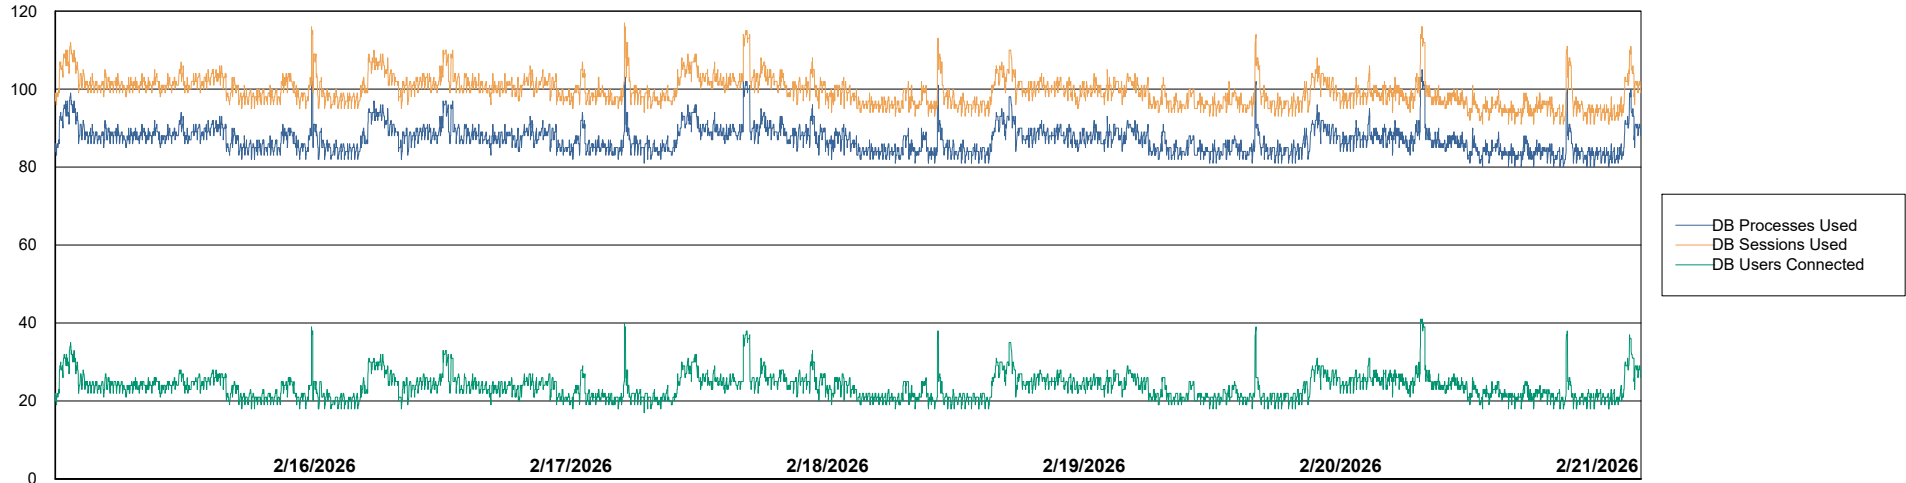

Database Performance NOA_PRD_NHSBI_ABS1