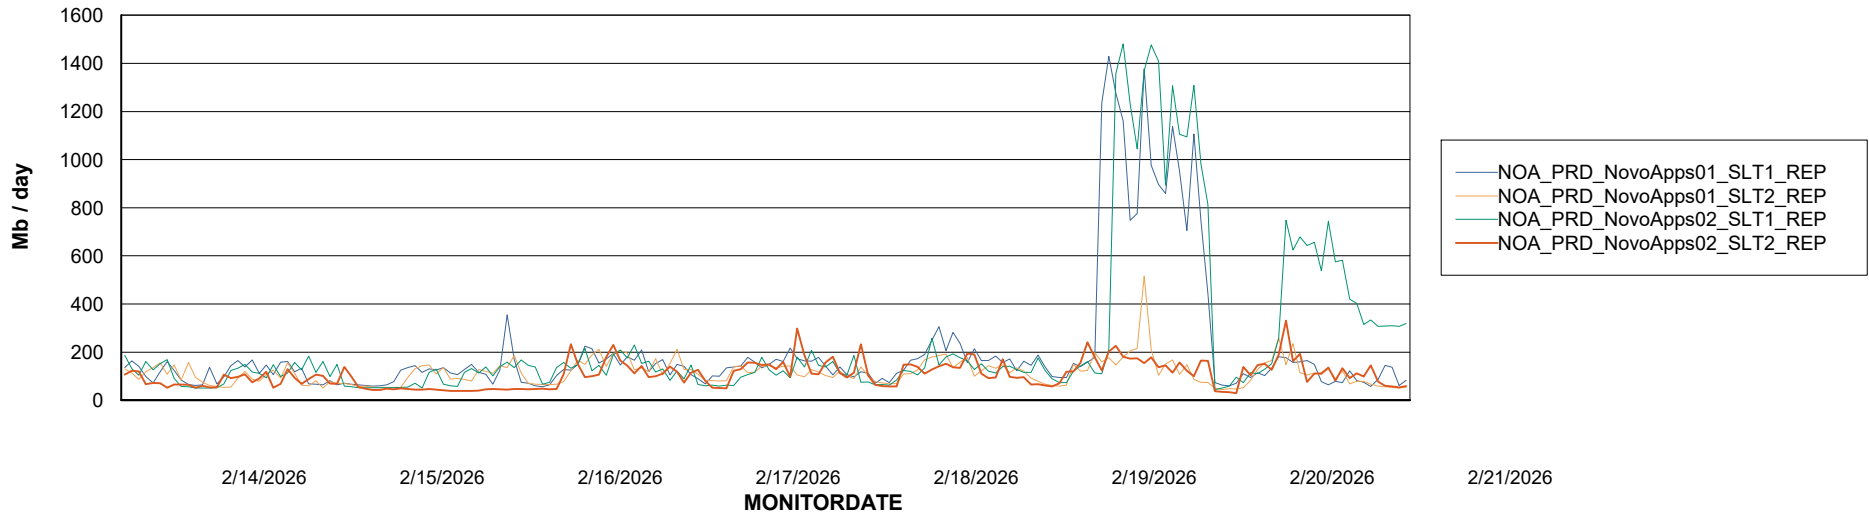

Avg memory used per ABS Server Service

Avg users per day per ABS server

Weekly SLA Customer Report

Customer NOA_Production (24/7)
Database ID 116

ABSSolute Application ReportServer Services

Avg memory used per ReportServer Service