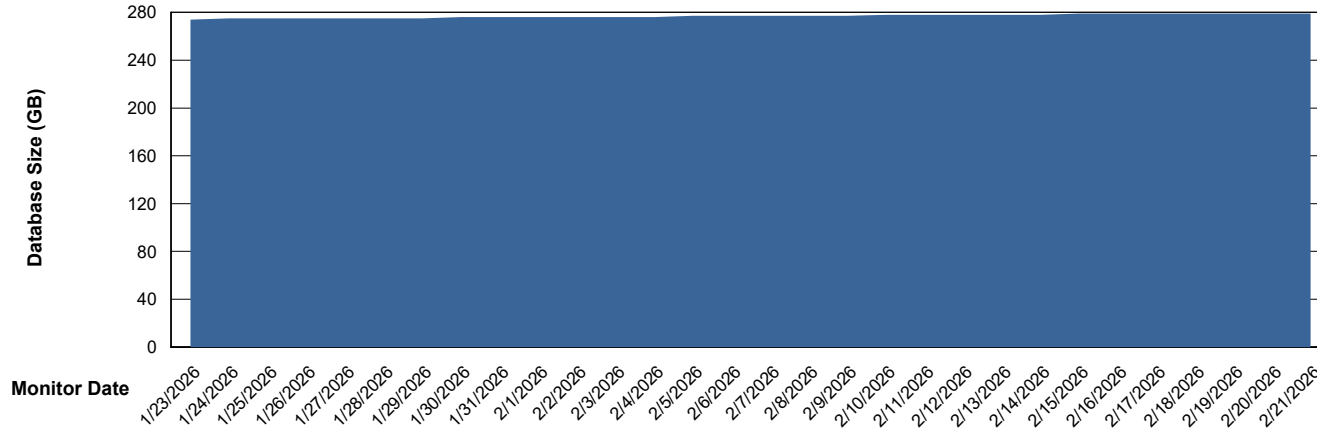

Weekly SLA Customer Report

Customer NOA_Production (24/7)
Database ID 116

Database Performance NOA_PRD_NovoABS03_HSBABS1

DB Processes Max 300

Weekly SLA Customer Report

Customer NOA_Production (24/7)
Database ID 116

DATABASE SIZE NOA_PRD_NHSBI_ABS1

Database growth over last month

DATABASE SIZE NOA_PRD_NovoABS01_ABS1

Database growth over last month

Weekly SLA Customer Report

Customer NOA_Production (24/7)
Database ID 116