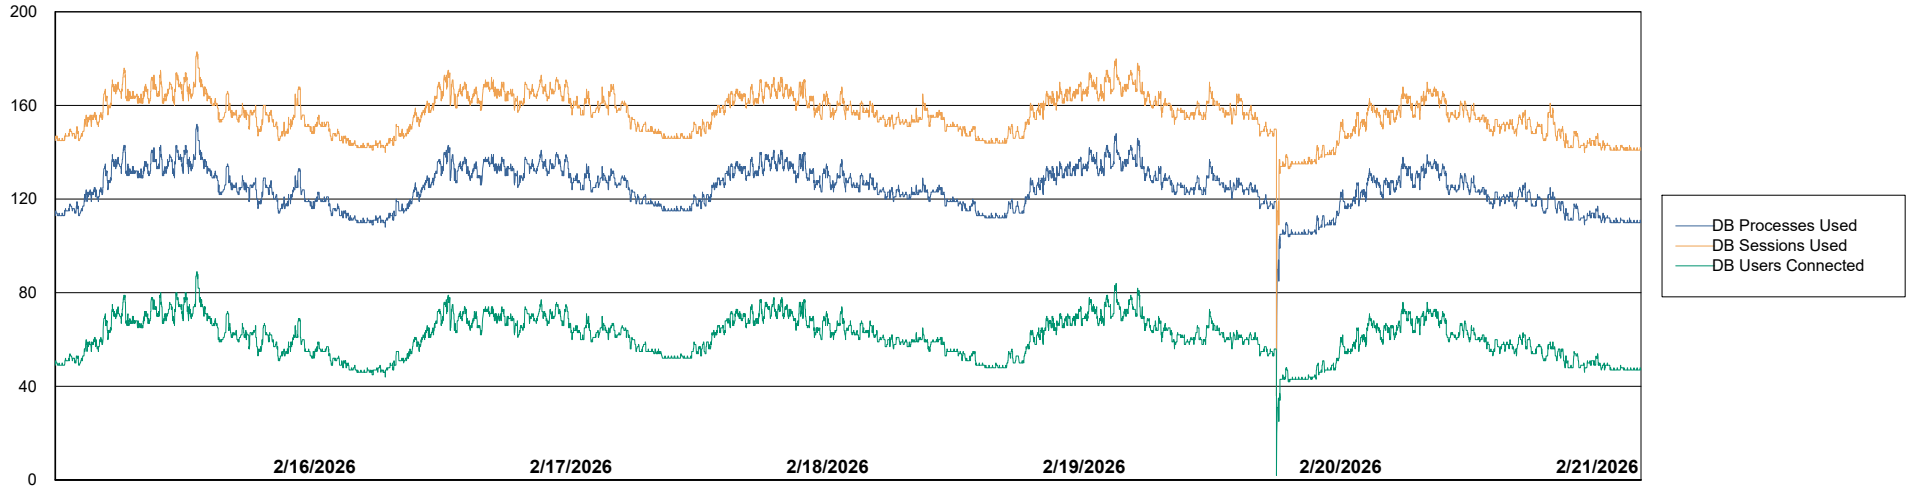

Weekly SLA Customer Report

Customer NOA_Production (24/7)
Database ID 116

Database Performance NOA_PRD_NHSBI_ABS1

Weekly SLA Customer Report

Customer NOA_Production (24/7)
Database ID 116

Database Performance NOA_PRD_NovoABS01_ABS1