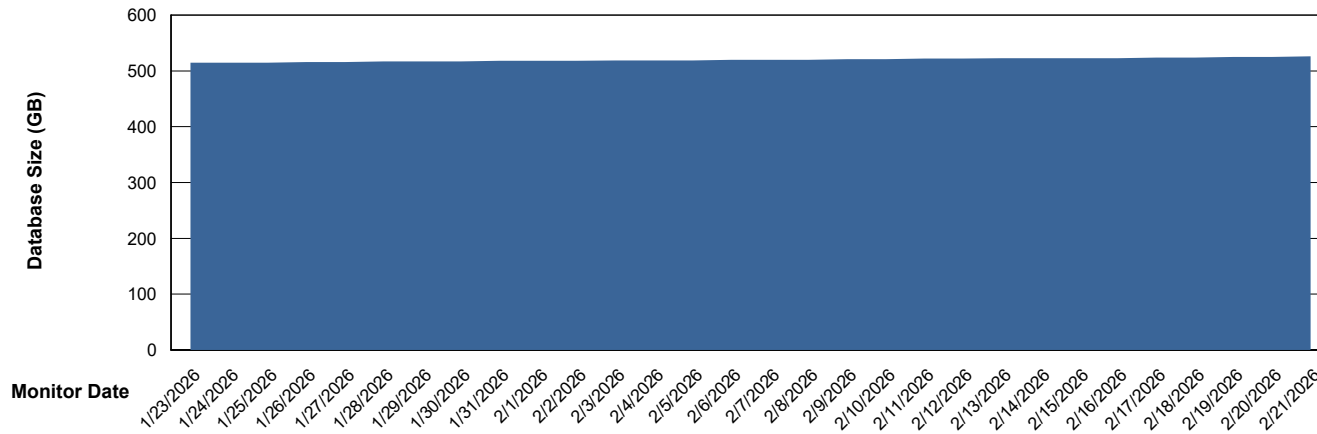

Weekly SLA Customer Report

Customer NOA_Production (24/7)
Database ID 116

Database Performance NOA_PRD_NovoABS03_HSBABS1

DB Processes Max 300

Weekly SLA Customer Report

Customer NOA_Production (24/7)
Database ID 116

DATABASE SIZE NOA_PRD_NHSBI_ABS1

Database growth over last month

DATABASE SIZE NOA_PRD_NovoABS01_ABS1

Database growth over last month

Weekly SLA Customer Report

Customer NOA_Production (24/7)
Database ID 116