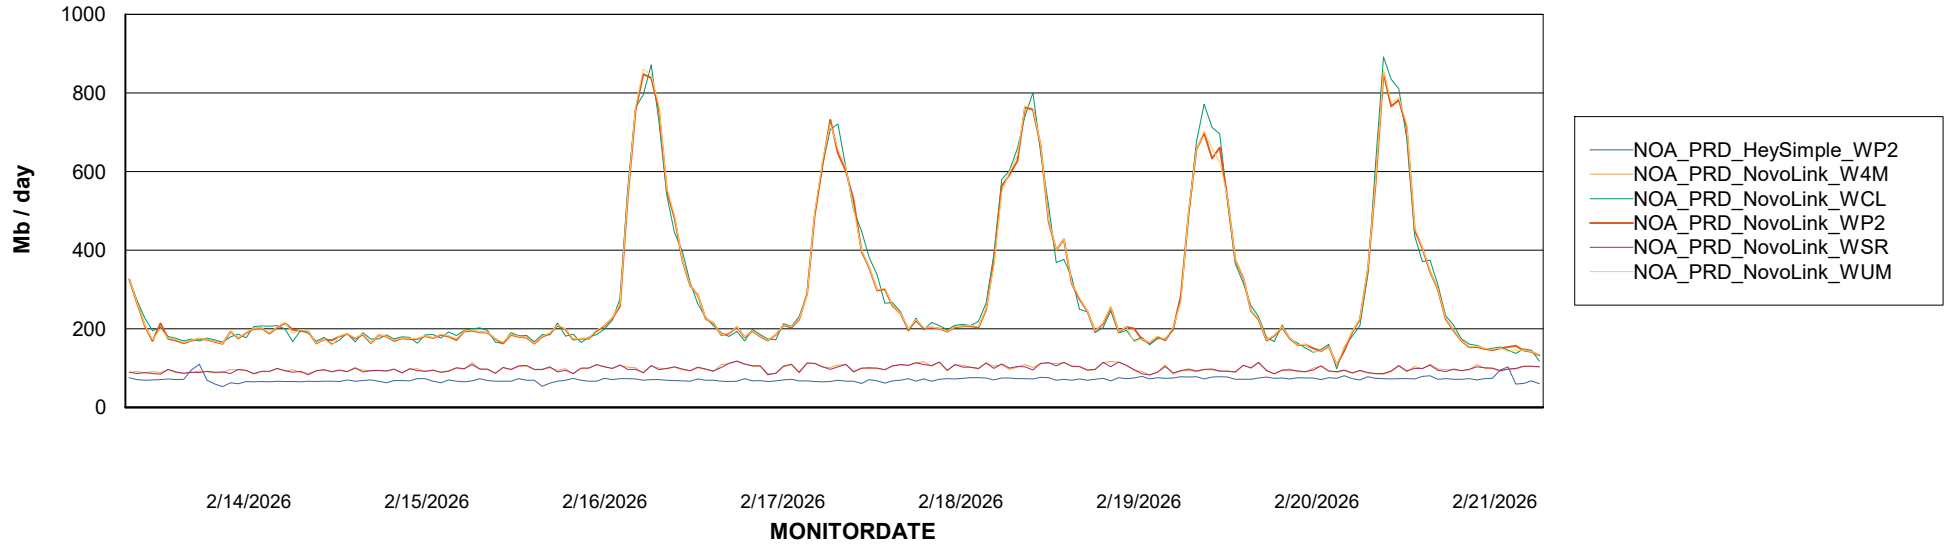

ABSSolute Web Component Services

Avg memory used per ABS Web component