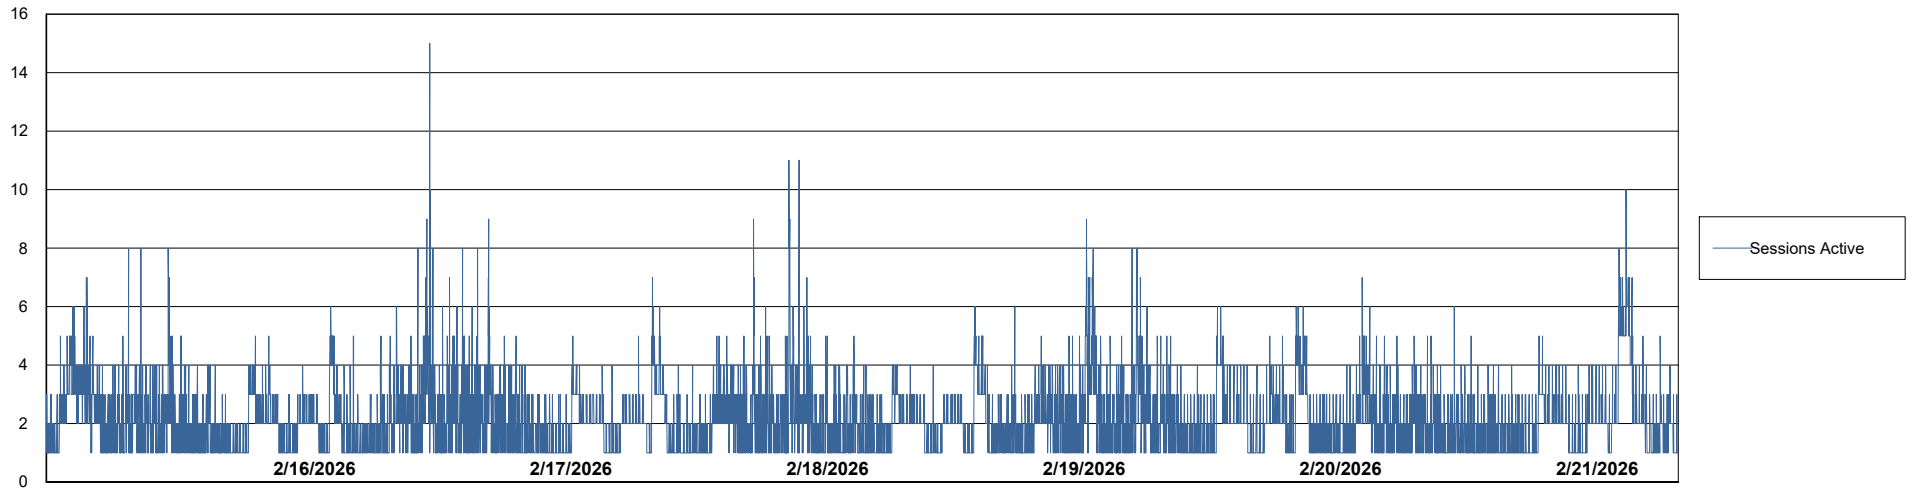

Weekly SLA Customer Report

Customer NIX_Production
Database ID 51

Database Performance NIX_PRD_ABSBI_ABS1

Weekly SLA Customer Report

Customer NIX_Production
Database ID 51

Database Performance NIX_PRD_ABSD01_ABS1