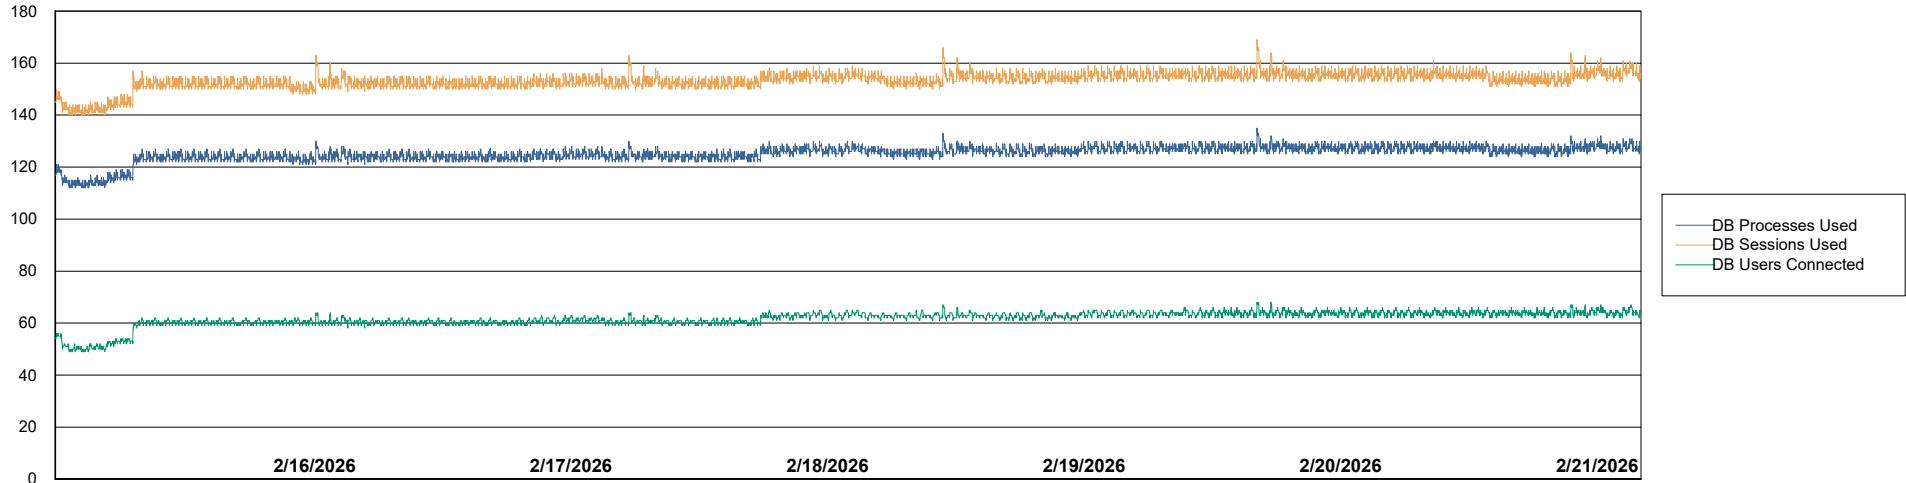

Database Performance NIX_PRD_ABSBI_ABS1