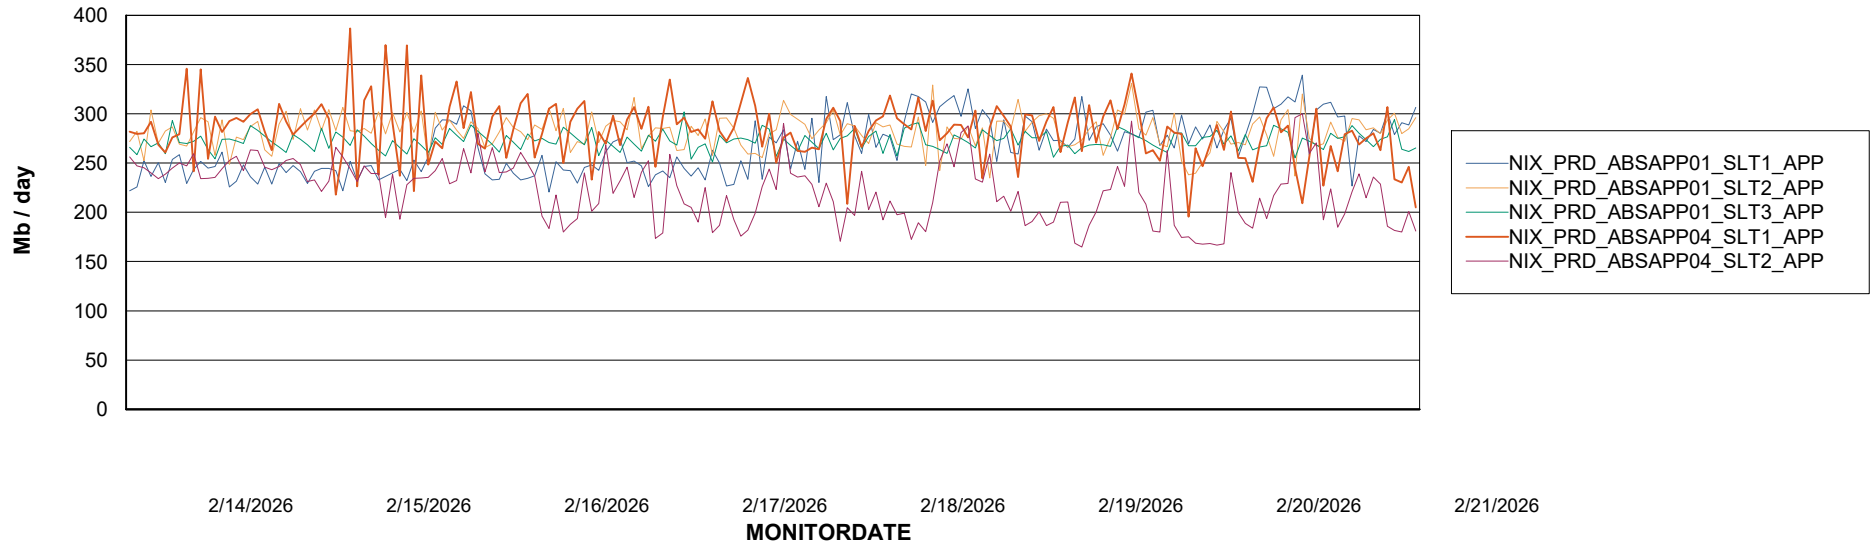

ABSSolute Application Server Services

Avg memory used per ABS Server Service