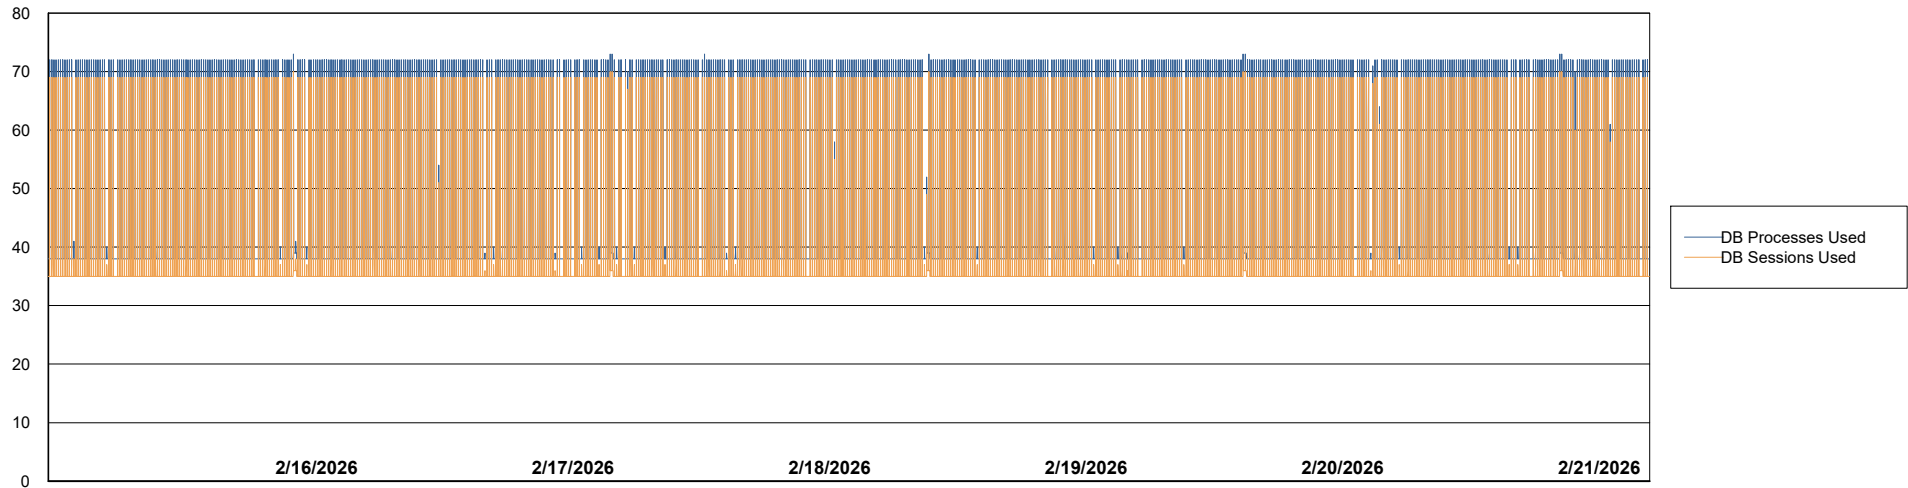

Database Performance NIX_PRD_ABSDB02_HSBABS1

DB Processes Max 300