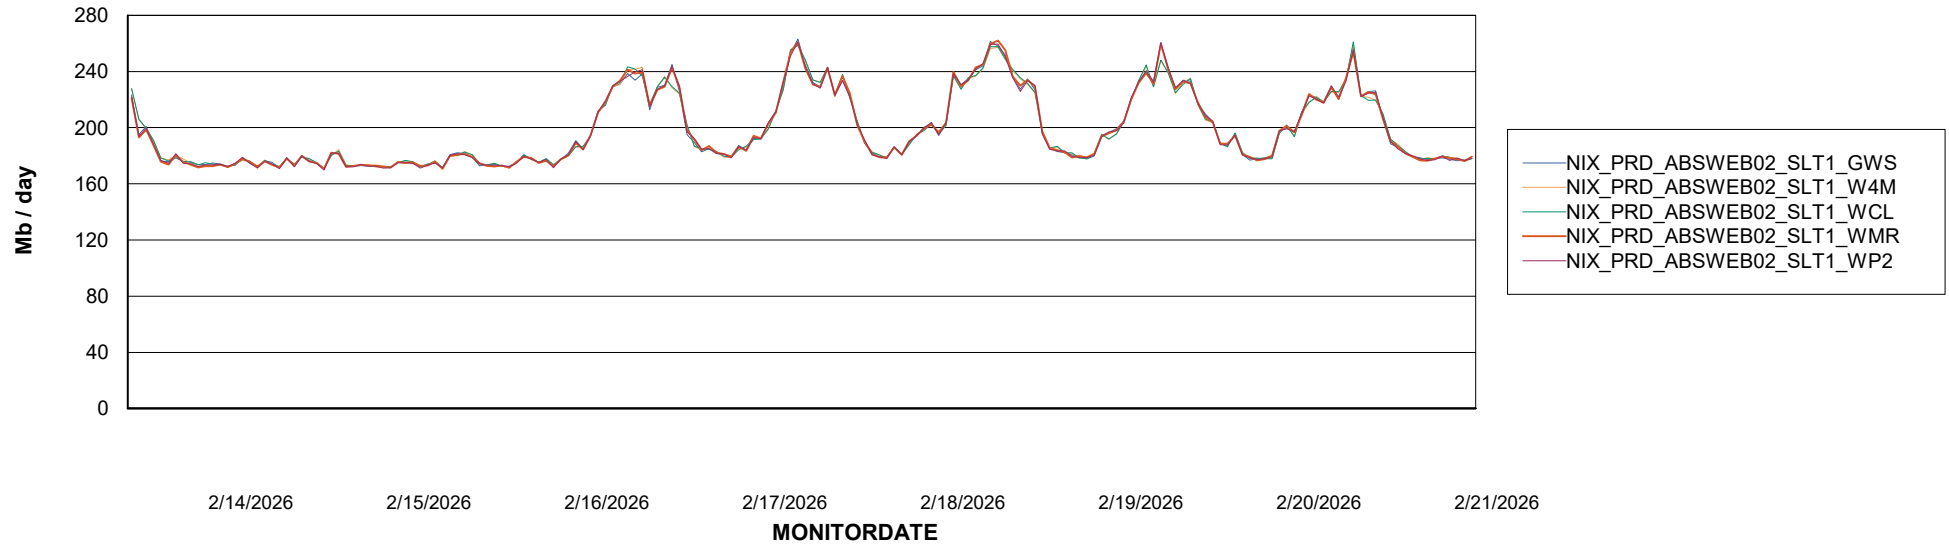

ABSolute Web Component Services

Avg memory used per ABS Web component