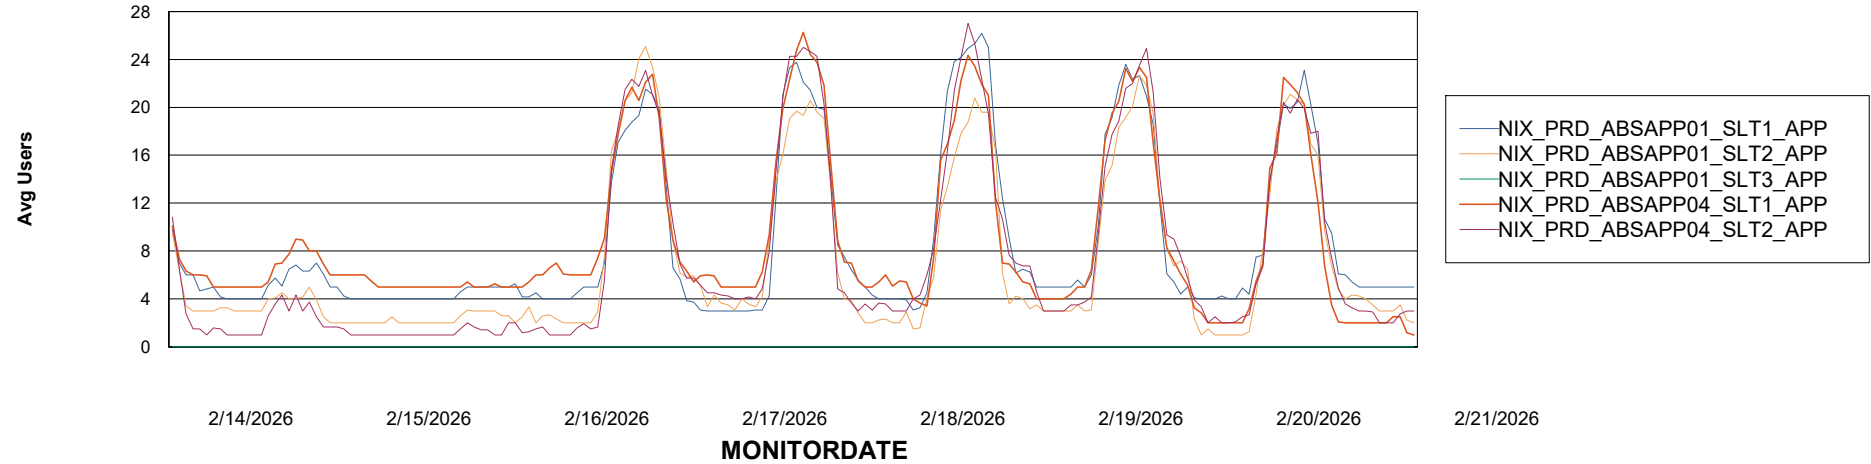

Avg users per day per ABS server