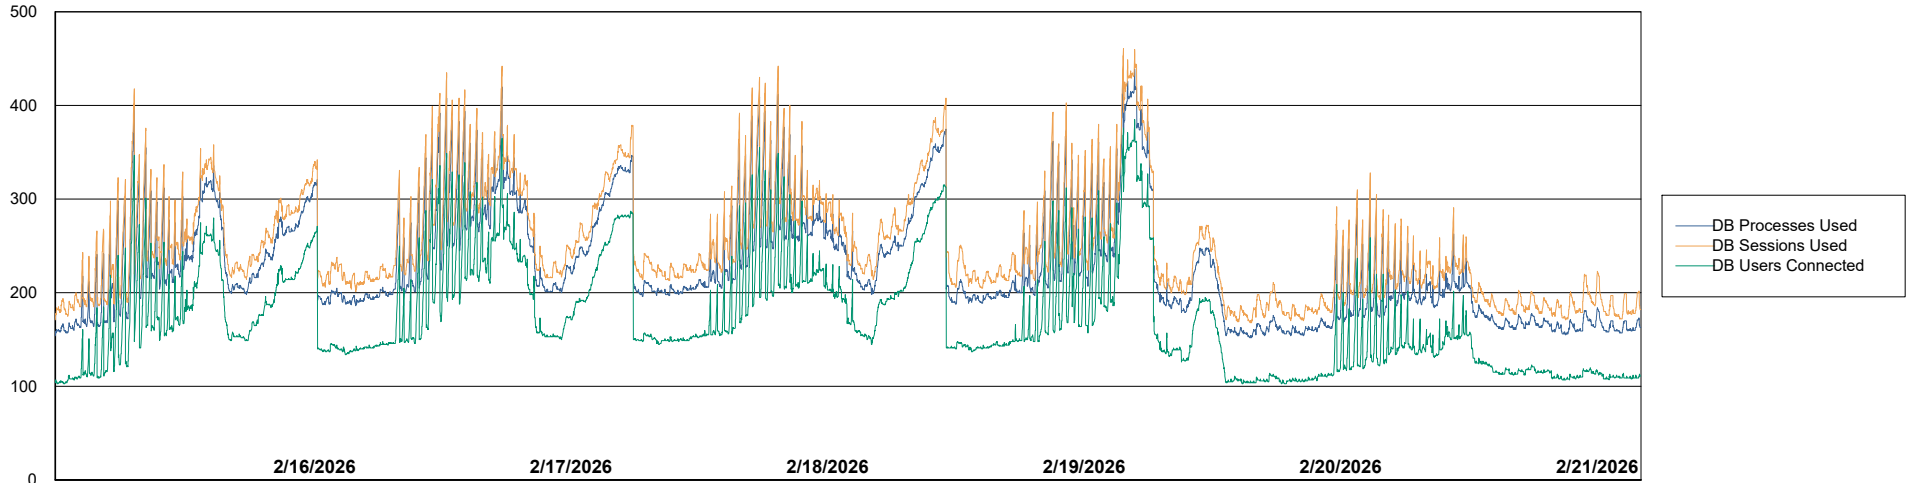

Weekly SLA Customer Report

Customer NIX_Production
Database ID 51

Database Performance NIX_PRD_ABSBI_ABS1

Weekly SLA Customer Report

Customer NIX_Production
Database ID 51

Database Performance NIX_PRD_ABSD01_ABS1