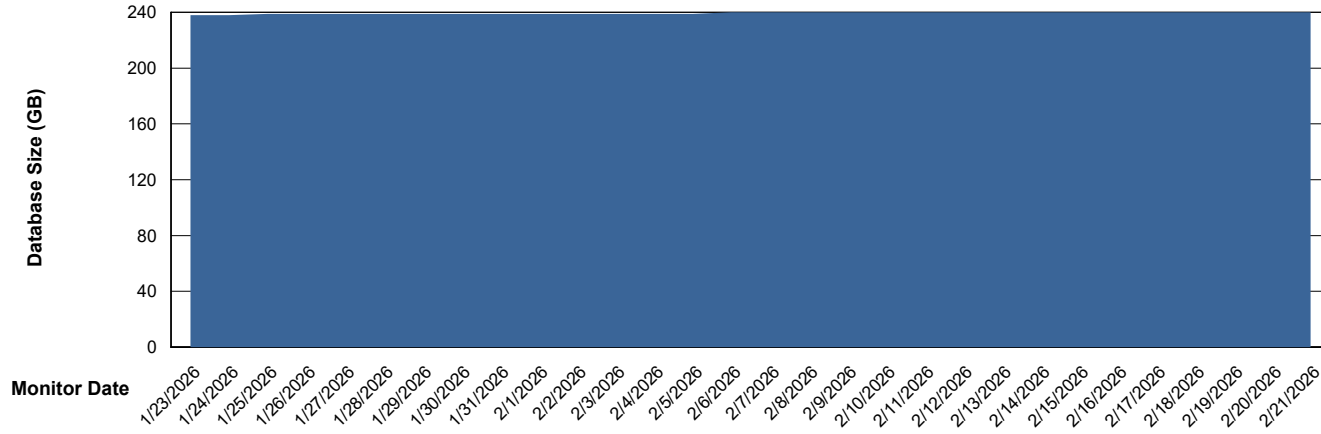

DATABASE SIZE NIX_PRD_ABSBI_ABS1

Database growth over last month