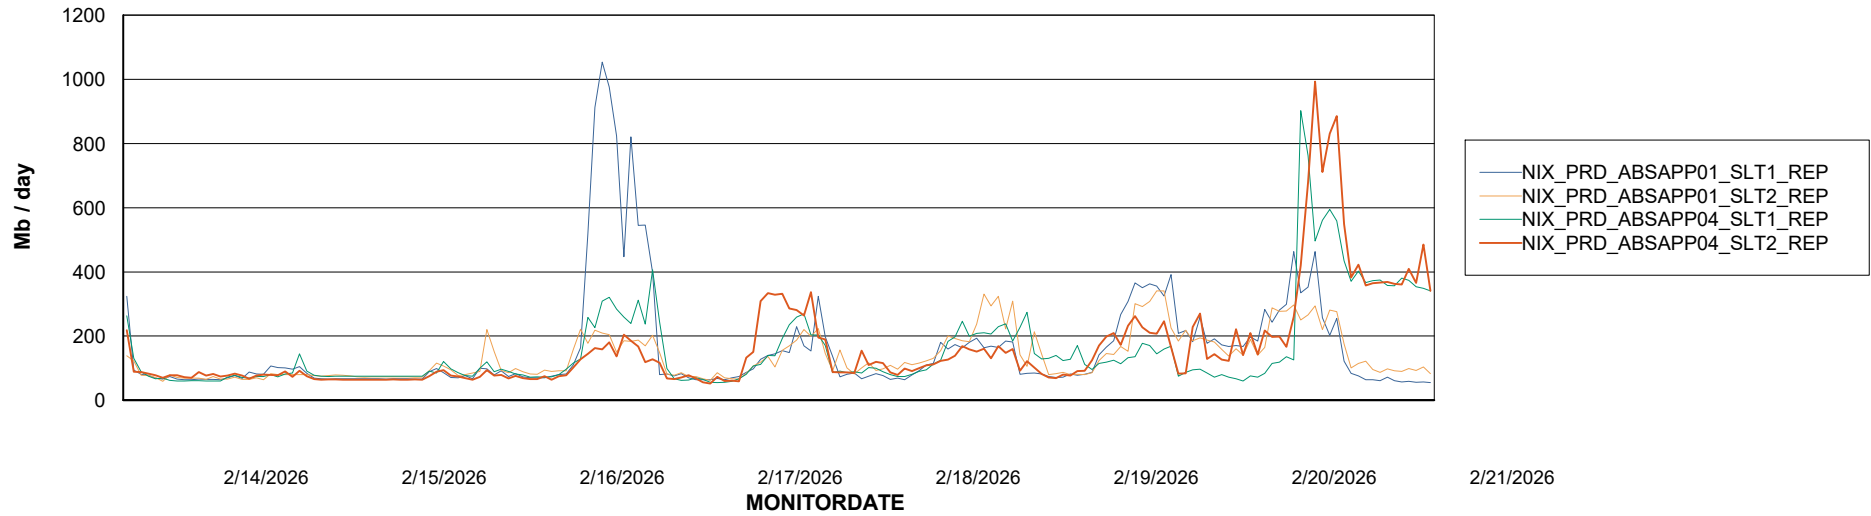

Avg memory used per ABS Server Service

Avg users per day per ABS server

Weekly SLA Customer Report

Customer NIX_Production
Database ID 51

ABSSolute Application ReportServer Services

Avg memory used per ReportServer Service