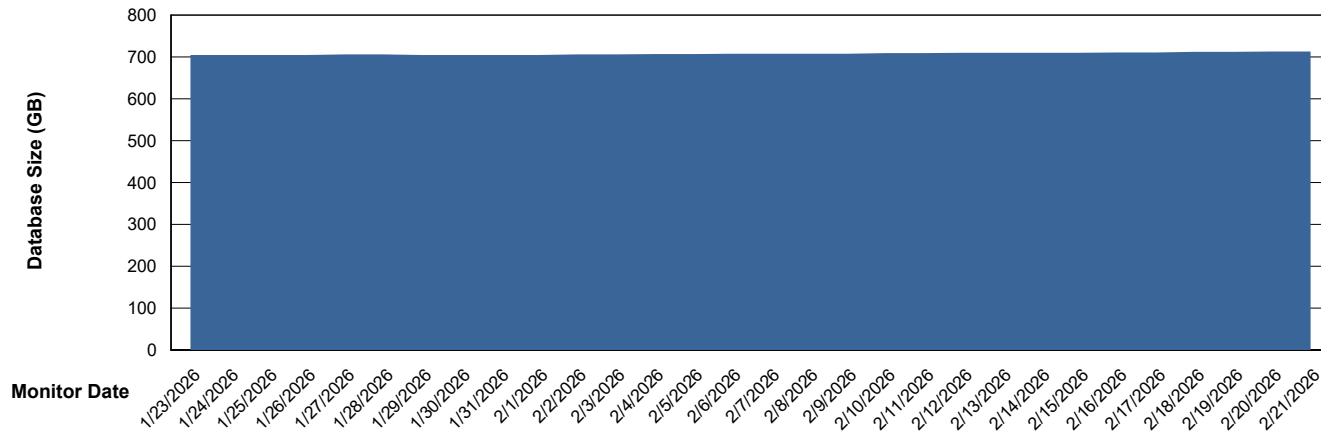

DATABASE SIZE NIX_PRD_ABSDB01_ABS1

Database growth over last month