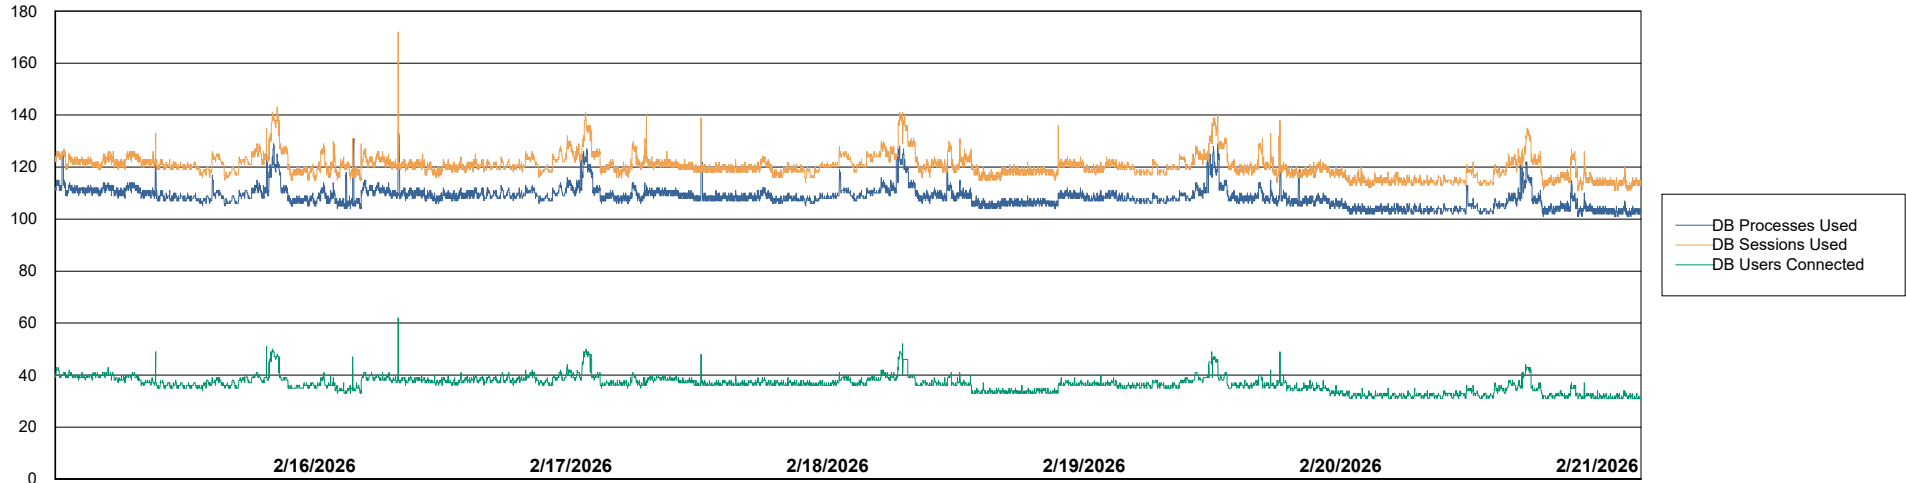

Database Performance LTS_PRD_CLSABSBI01_ABS1