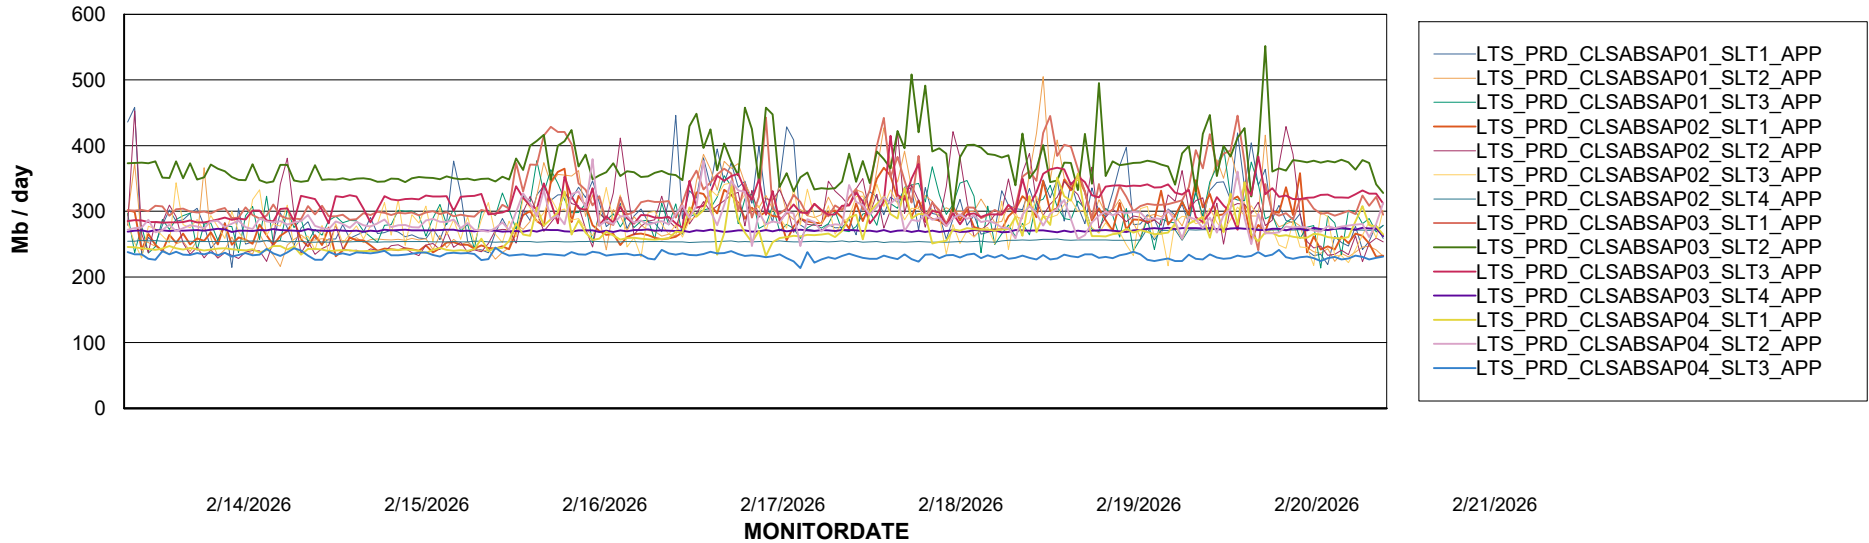

ABSSolute Application Server Services

Avg memory used per ABS Server Service