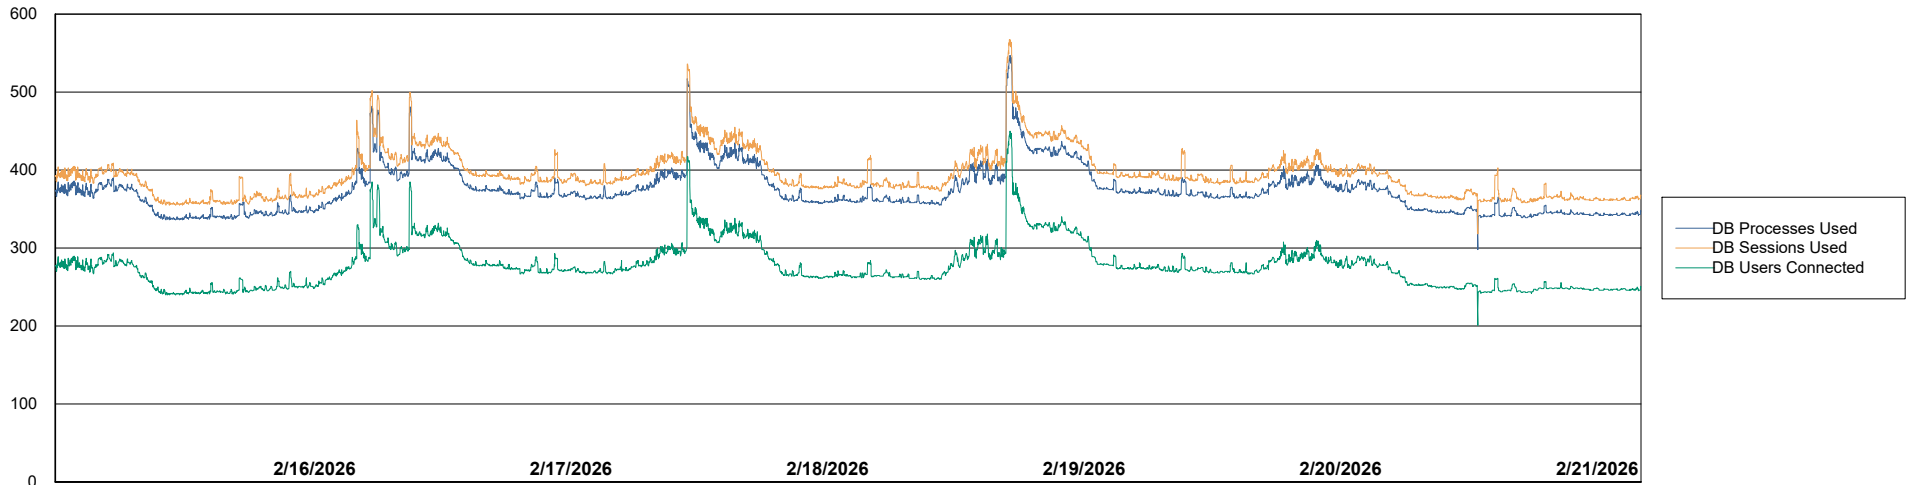

Database Performance LTS_PRD_CLSABSD01_ABS1