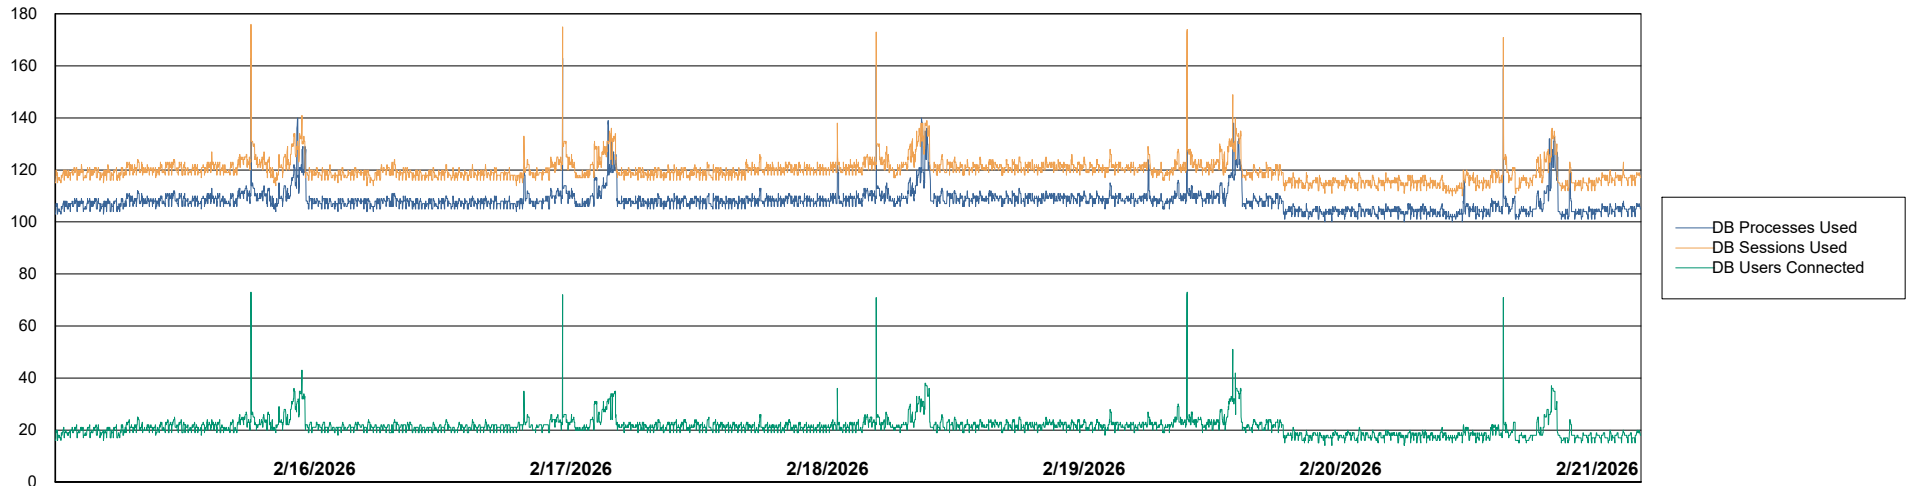

Database Performance LTS_PRD_CLSABSBI01NEW_ABS1