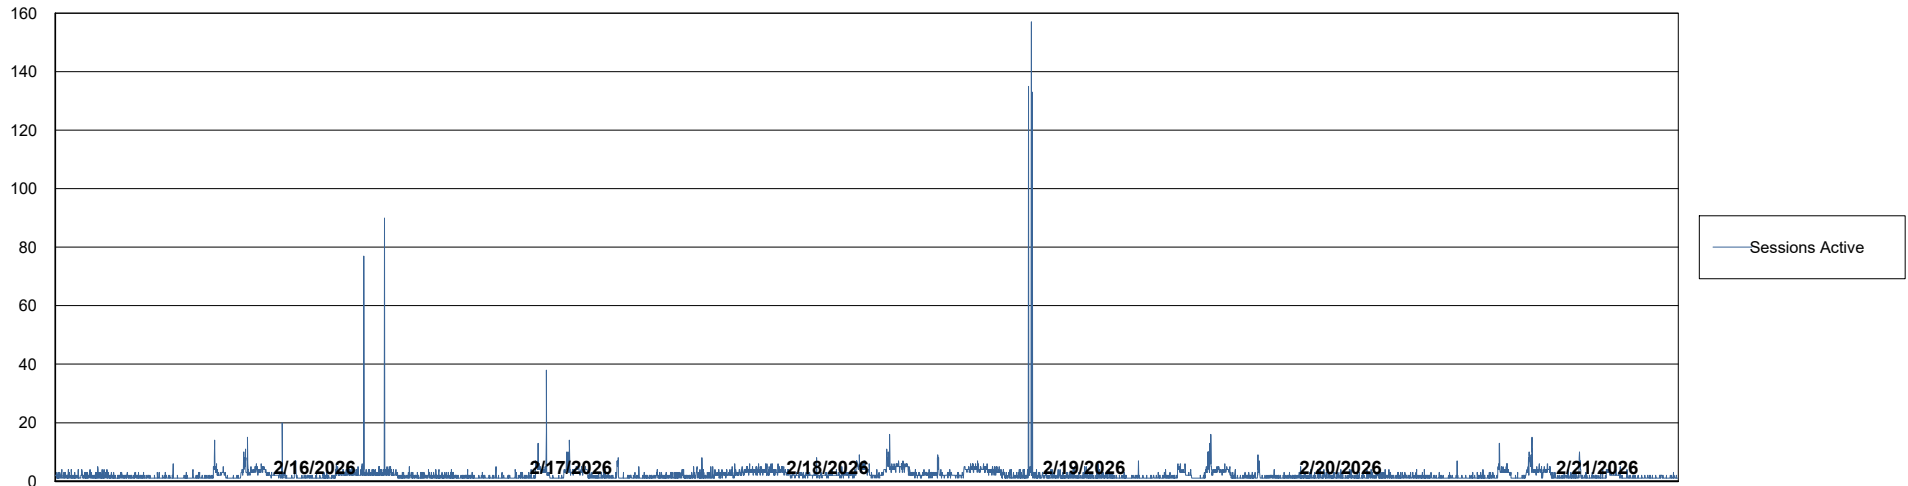

Database Performance LTS_PRD_CLSABSD01_ABS1