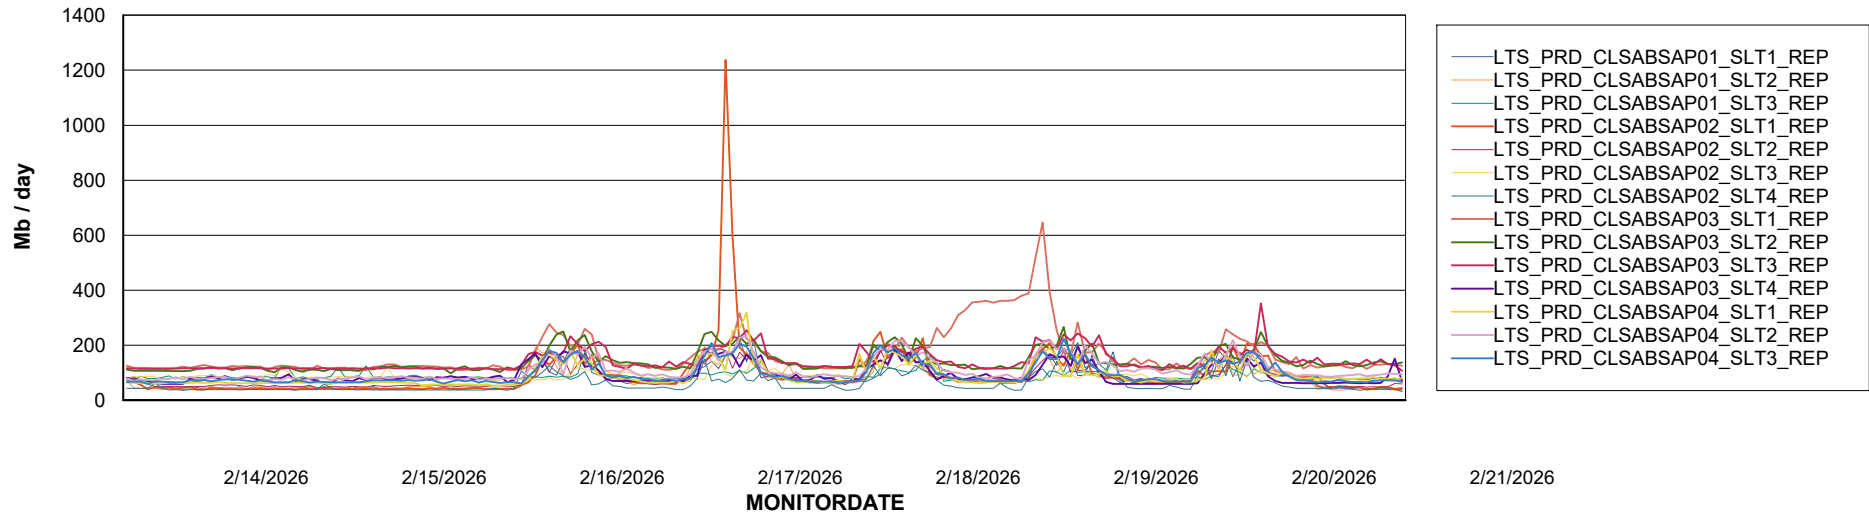

ABSSolute Application ReportServer Services

Avg memory used per ReportServer Service