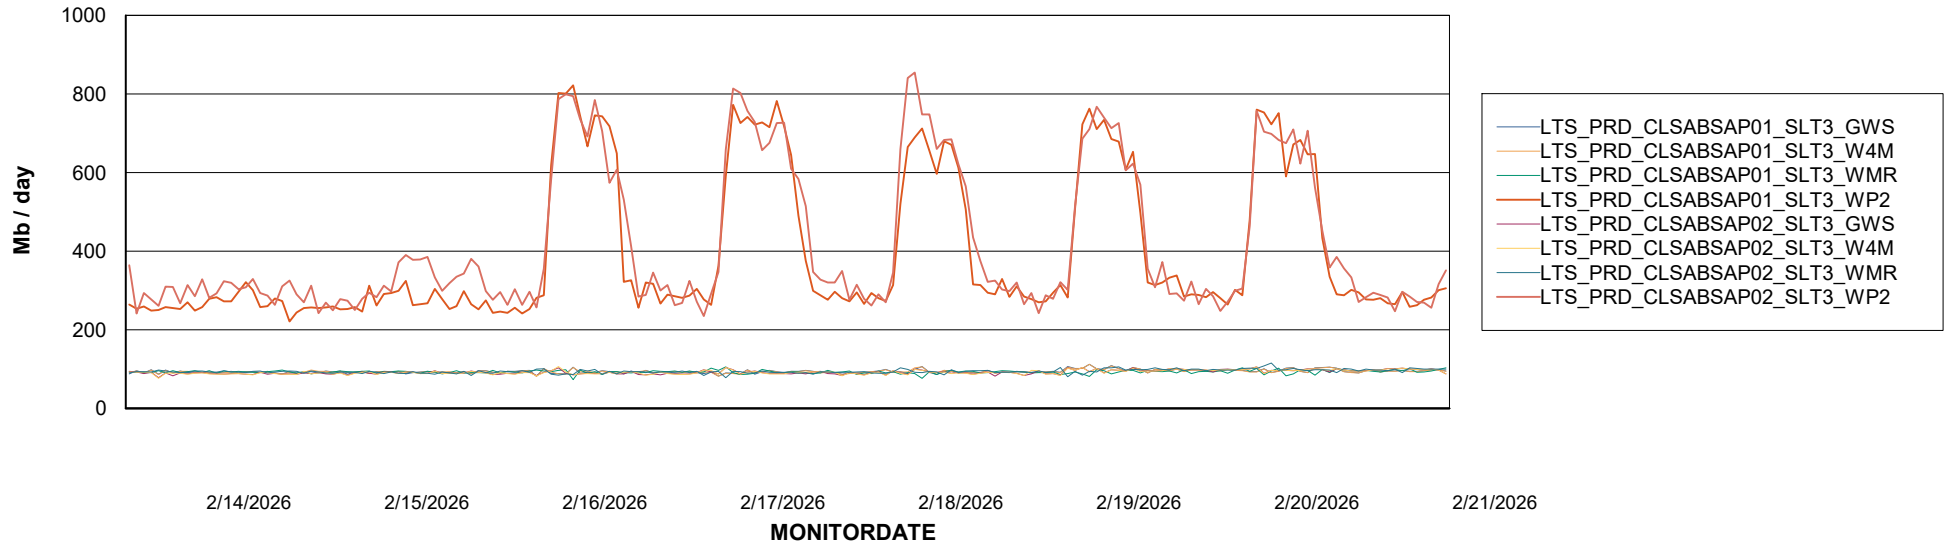

ABSSolute Web Component Services

Avg memory used per ABS Web component