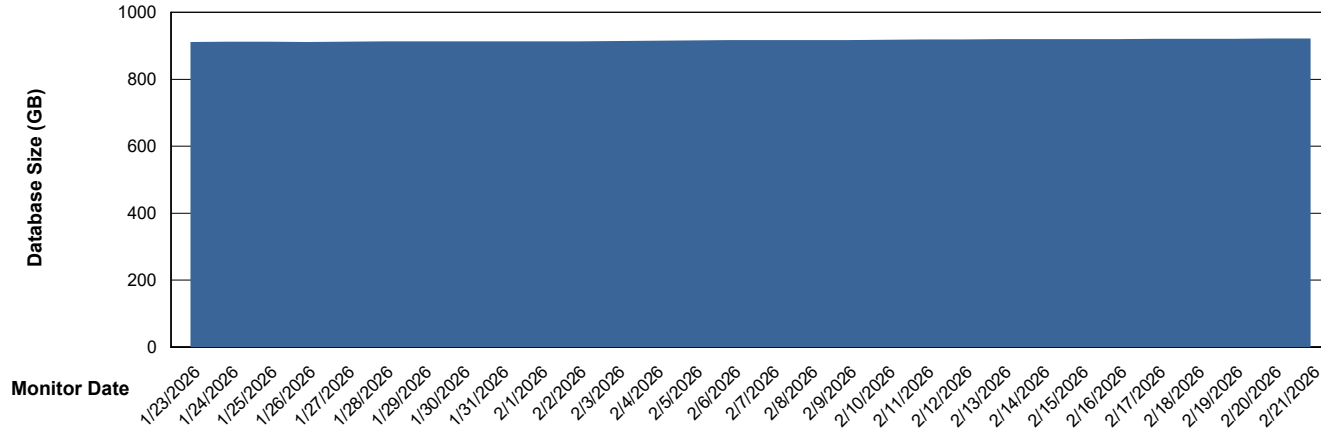

DATABASE SIZE LTS_PRD_CLSABSBI01_ABS1

Database growth over last month