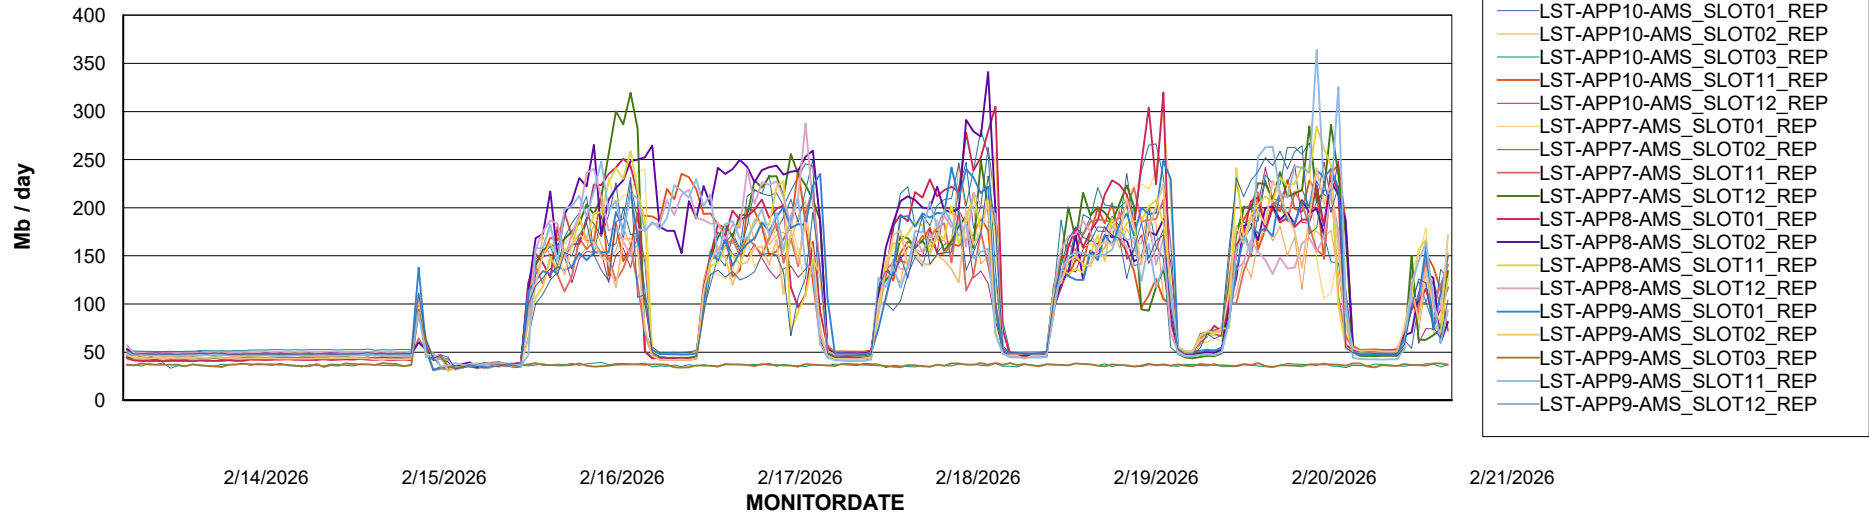

ABSSolute Application ReportServer Services

Avg memory used per ReportServer Service