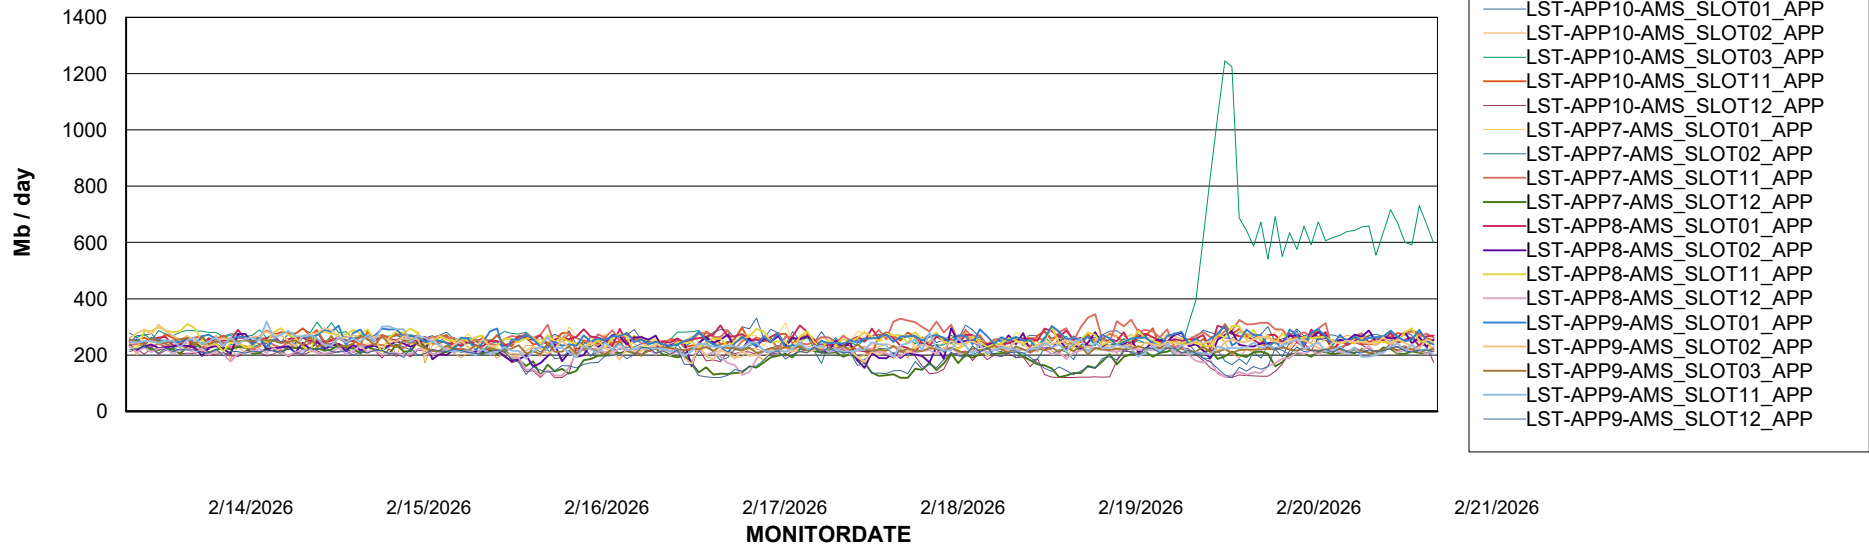

ABSSolute Application Server Services

Avg memory used per ABS Server Service