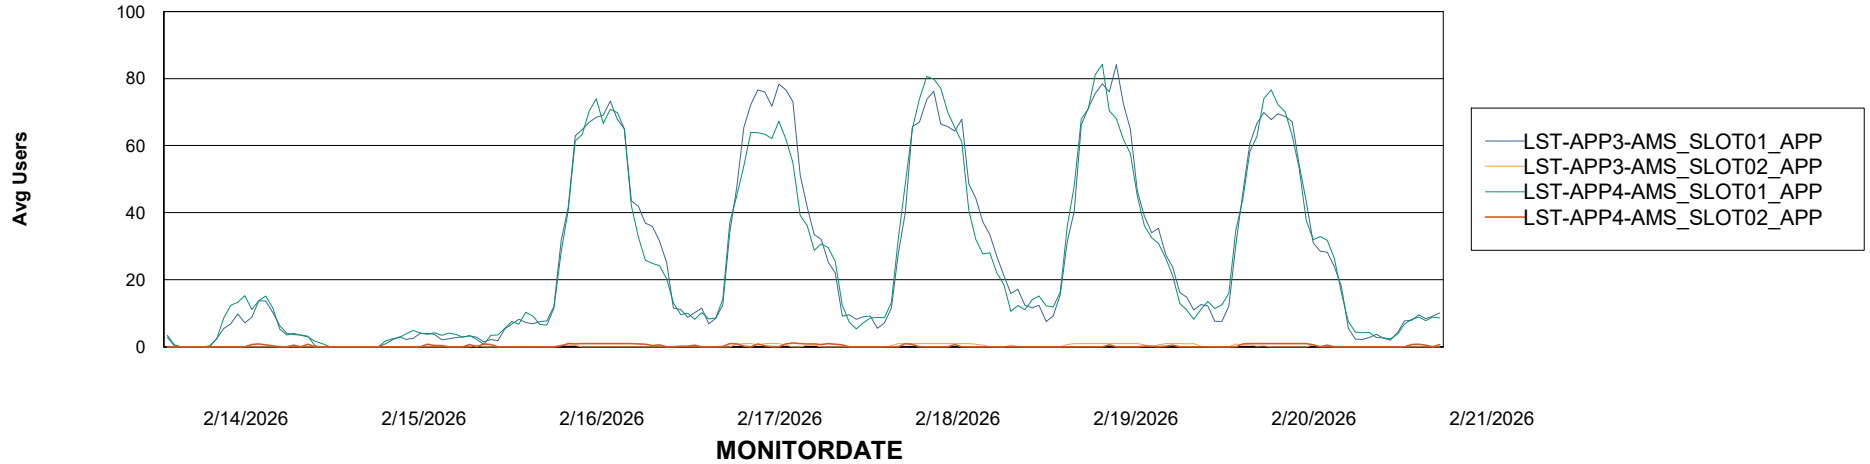

Weekly SLA Customer Report

Customer LST OCI AMS Production ABSME
Database ID 213

ABSSolute Application Server Services

Avg memory used per ABS Server Service

Avg users per day per ABS server

Weekly SLA Customer Report