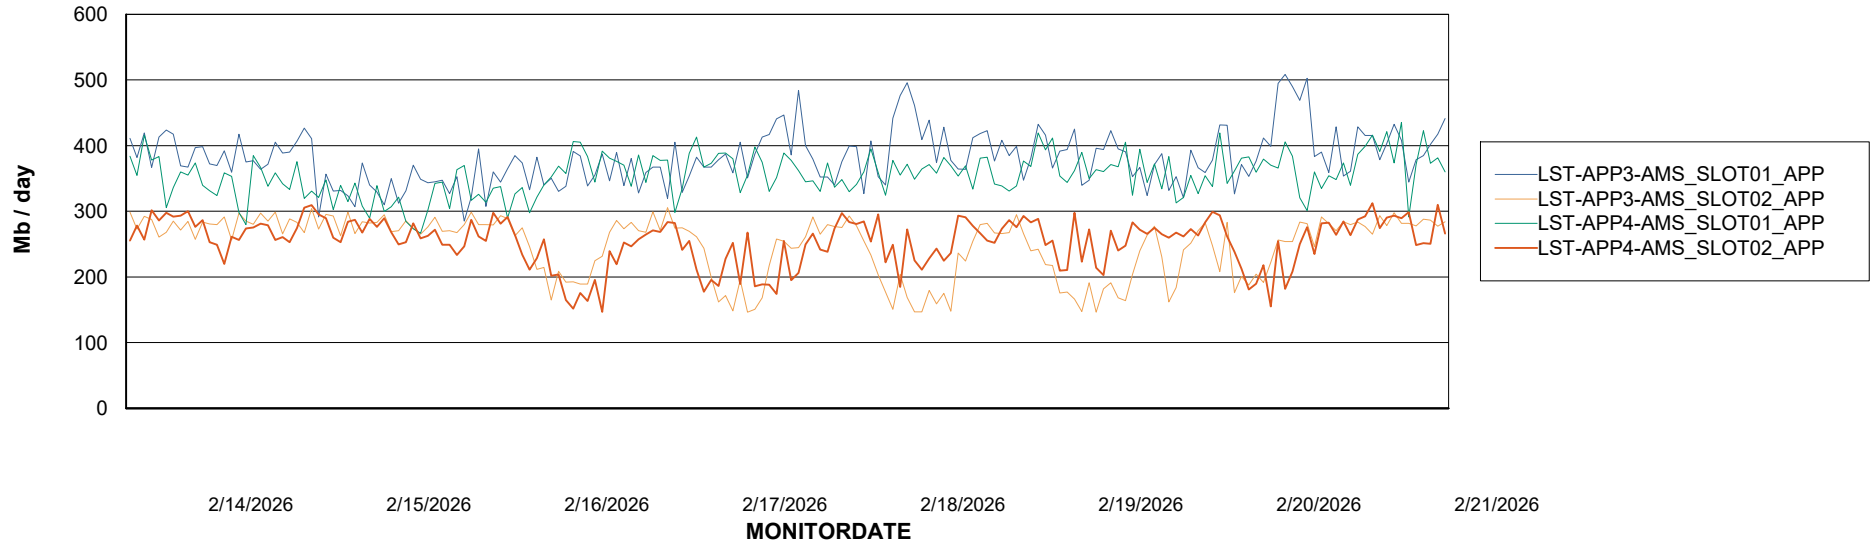

ABSSolute Application Server Services

Avg memory used per ABS Server Service