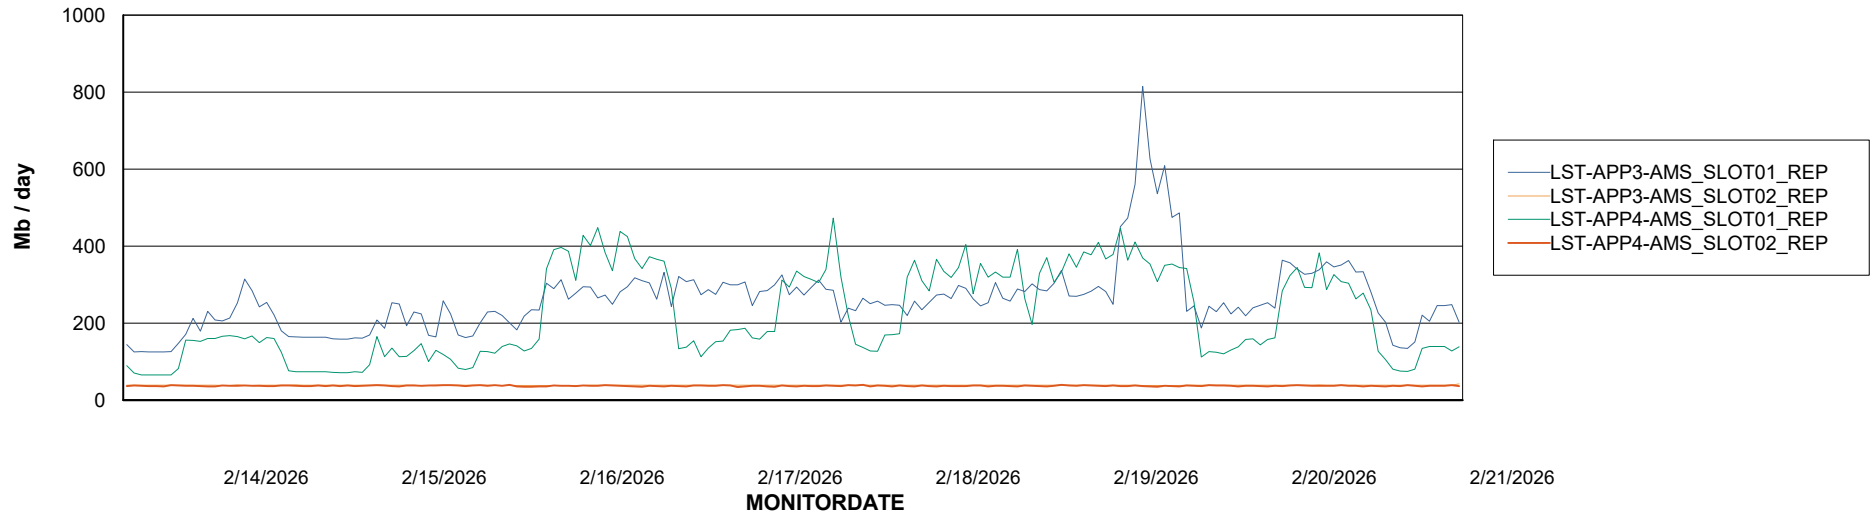

ABSSolute Application ReportServer Services

Avg memory used per ReportServer Service