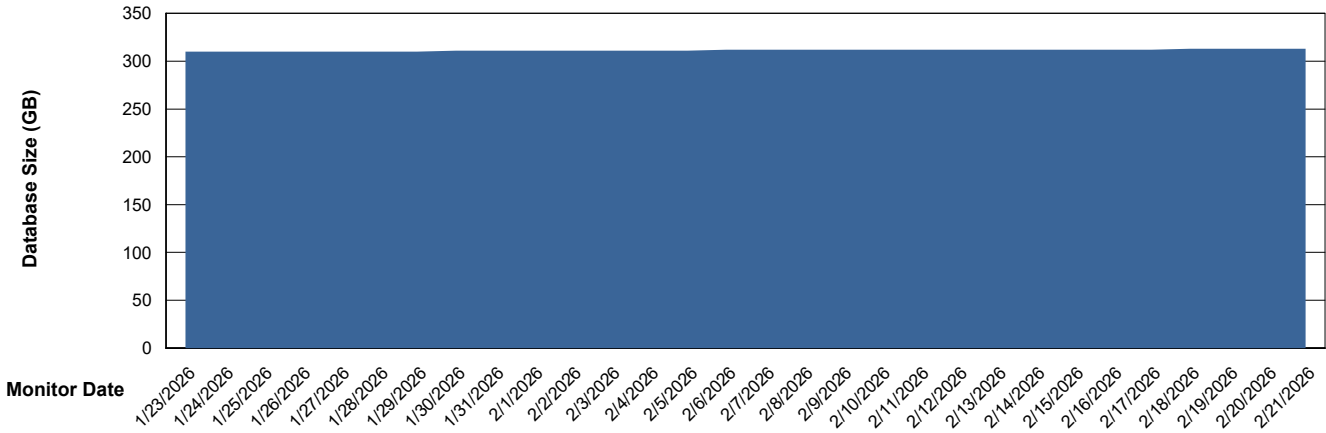

Database Performance LST-DBS6-AMS_DB_HSBABSEE

DB Processes Max 1,000
DB Sessions Max 0

Weekly SLA Customer Report

Customer LST OCI AMS Production ABSEE
 Database ID 206

DATABASE SIZE LST-DBS5-AMS_DB_ABSEE

Database growth over last month

Database Tablespace LST-DBS5-AMS_DB_ABSEE

Date	Tablespace Name	MaxFilesize (Gb)	Usedsize (Gb)	Percentage free
2/21/2026	ABSDATA	356	280	21
	INDX	120	21	83
2/20/2026	ABSDATA	356	280	21
	INDX	120	21	83
2/19/2026	ABSDATA	356	280	21
	INDX	120	20	83
2/18/2026	ABSDATA	356	280	21
	INDX	120	20	83
2/17/2026	ABSDATA	356	280	21
	INDX	120	20	83
2/16/2026	ABSDATA	356	280	21
	INDX	120	20	83
2/15/2026	ABSDATA	356	280	21
	INDX	120	20	83