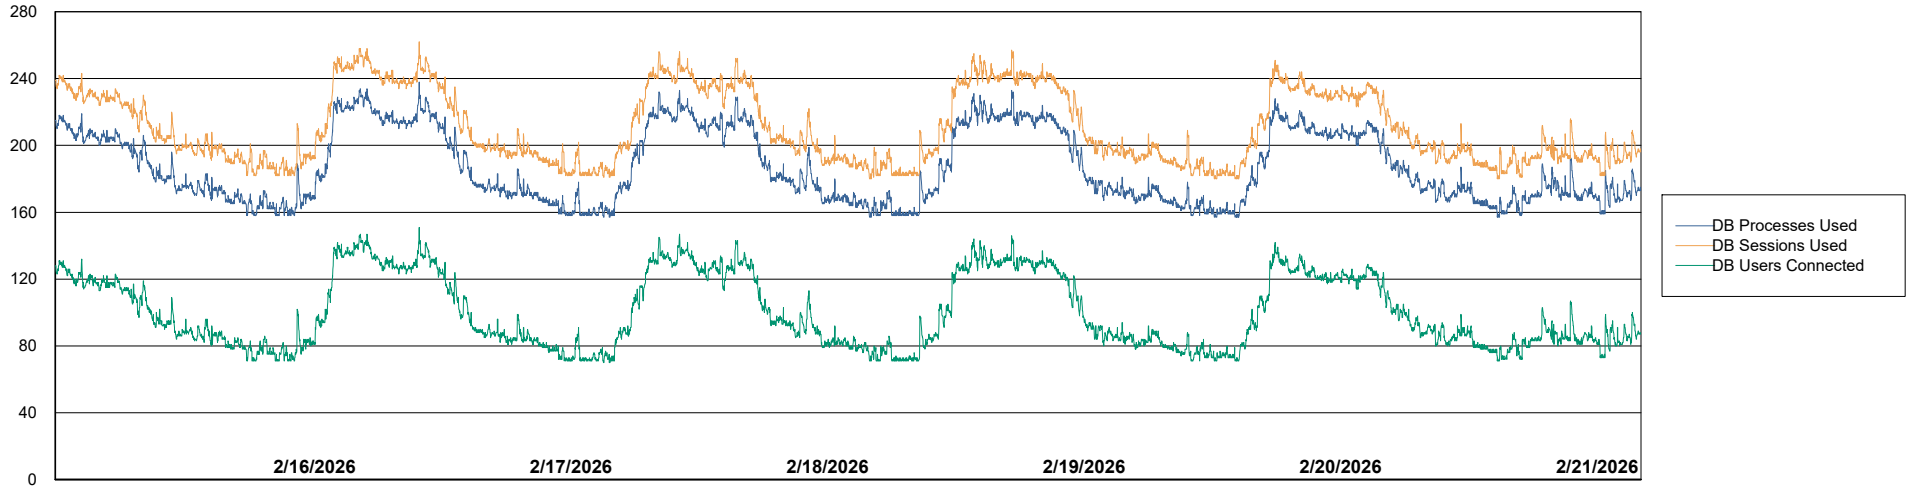

Database Performance LST-DBS5-AMS_DB_ABSEE