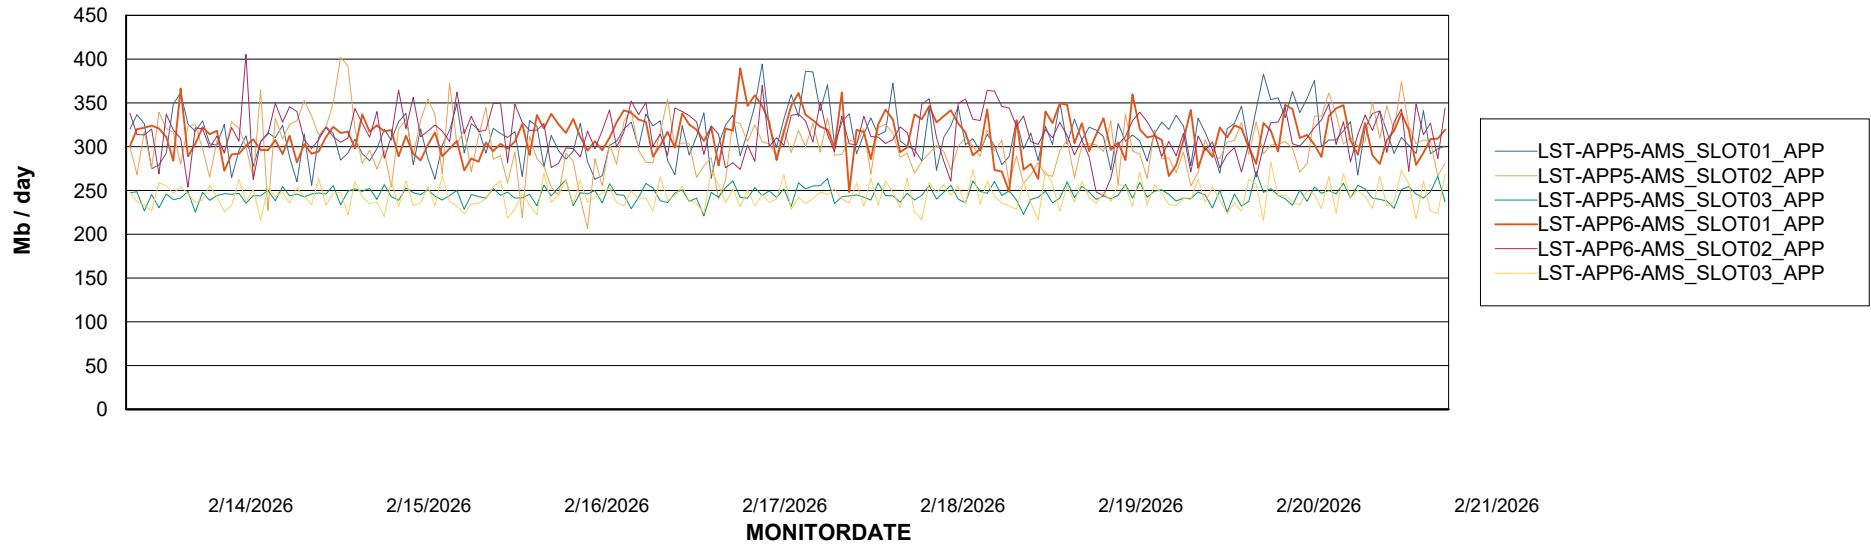

ABSSolute Application Server Services

Avg memory used per ABS Server Service