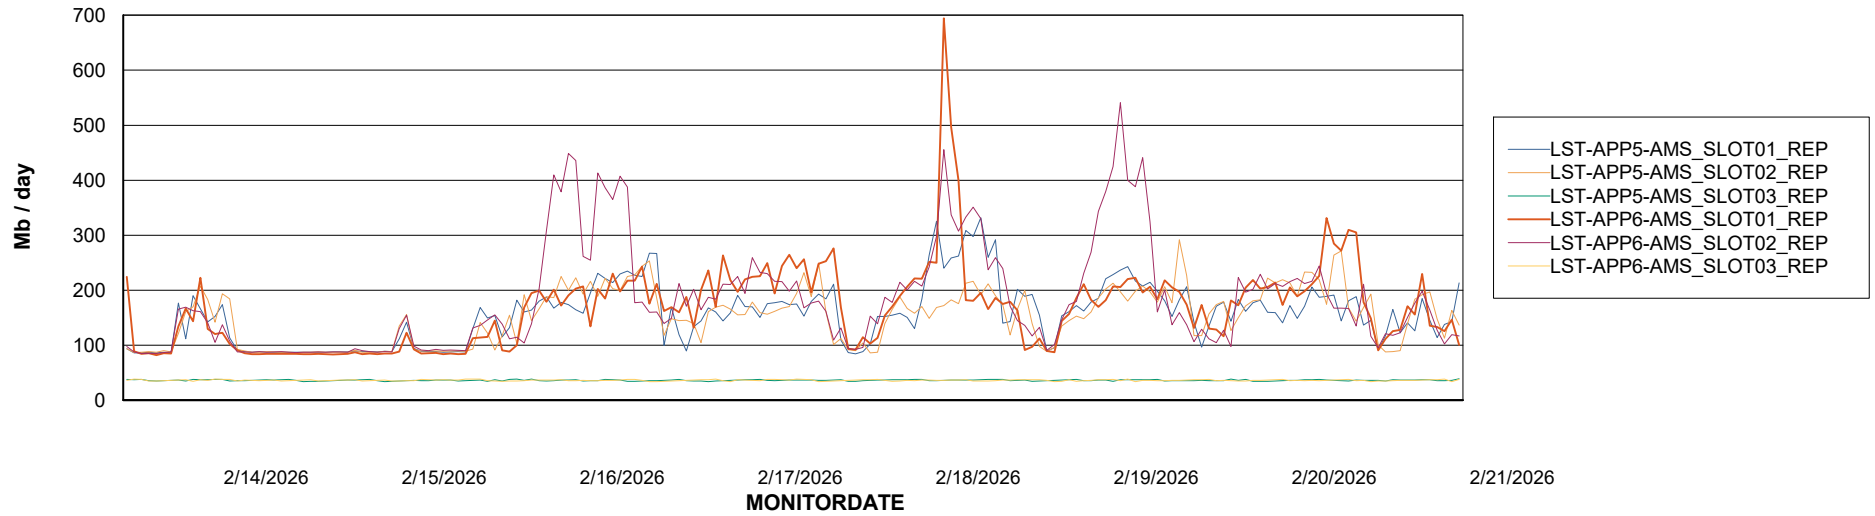

ABSSolute Application ReportServer Services

Avg memory used per ReportServer Service