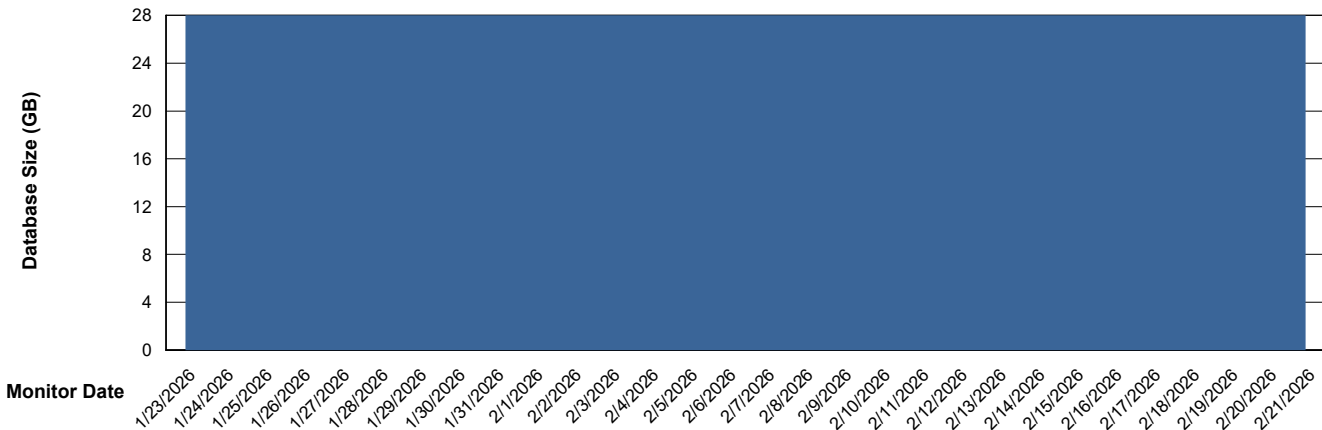

DATABASE SIZE LST-DBS1-AMS_DB_ABSCH

Database growth over last month