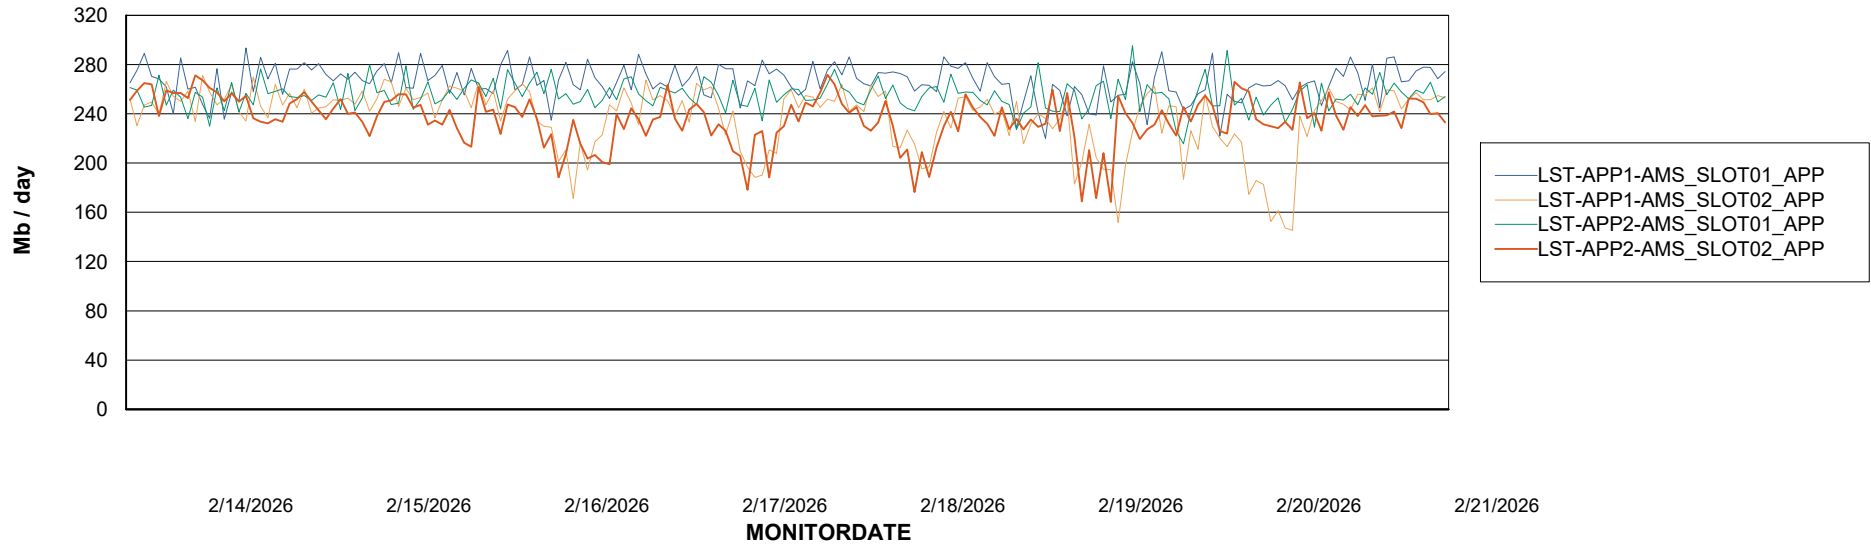

ABSSolute Application Server Services

Avg memory used per ABS Server Service