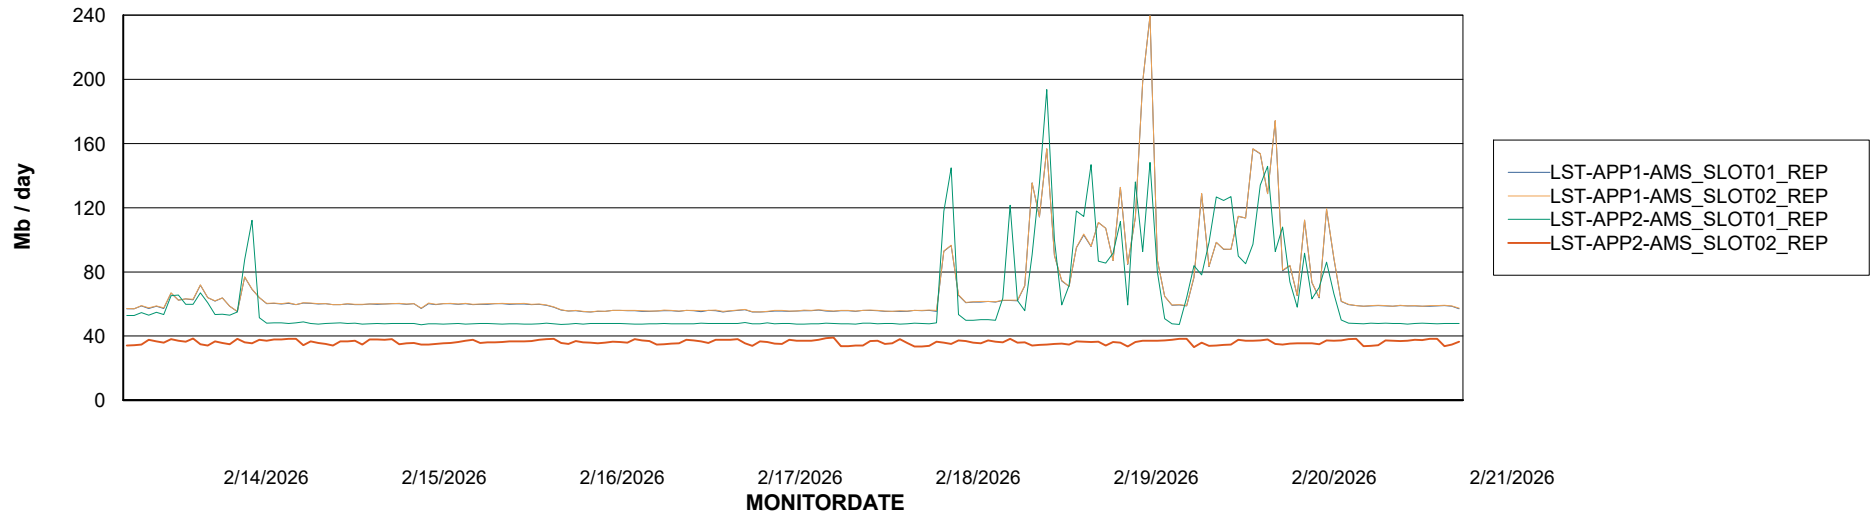

ABSSolute Application ReportServer Services

Avg memory used per ReportServer Service