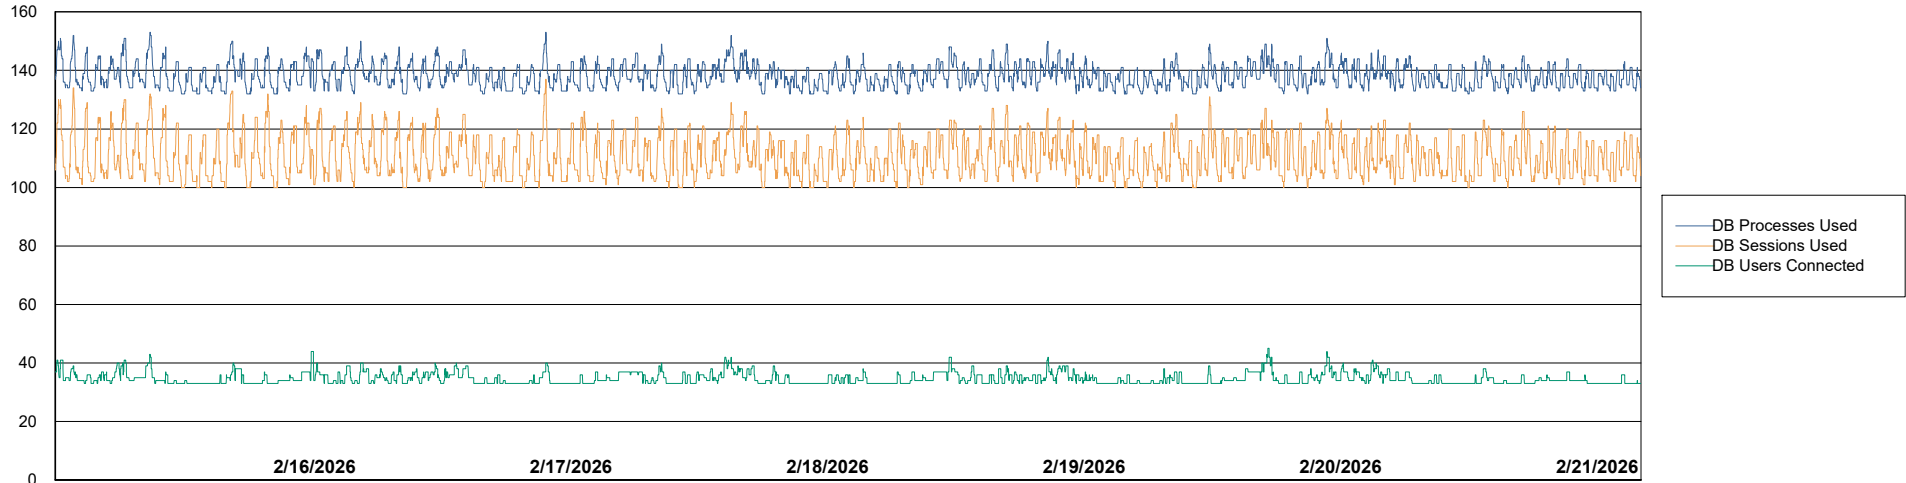

Weekly SLA Customer Report

Customer LLG_Production
Database ID 148

Database Performance LLG_ABSBI01_BI_PROD_ABS1

Weekly SLA Customer Report

Customer LLG_Production
Database ID 148

Database Performance LLG_ABSDB01_PROD_ABS1