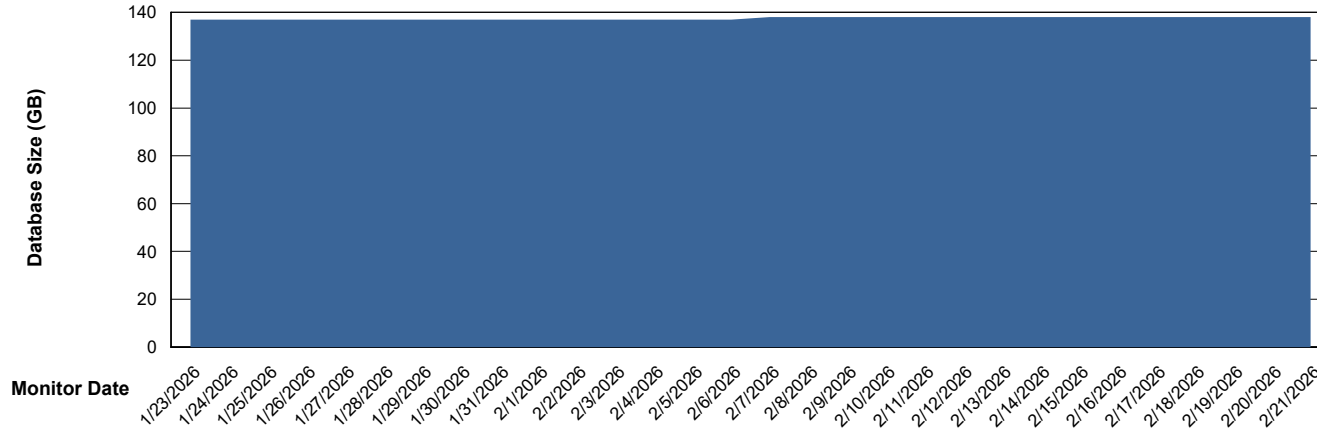

Weekly SLA Customer Report

Customer LLG_Production
Database ID 148

Database Performance LLG_ABSDB02_PROD_HSBABS1

DB Processes Max 300
DB Processes Max 0
DB Processes Max 4

Weekly SLA Customer Report

Customer LLG_Production
Database ID 148

DATABASE SIZE LLG_ABSBI01_BI_PROD_ABS1

Database growth over last month

DATABASE SIZE LLG_ABSDB01_PROD_ABS1

Database growth over last month

Weekly SLA Customer Report

Customer LLG_Production
 Database ID 148