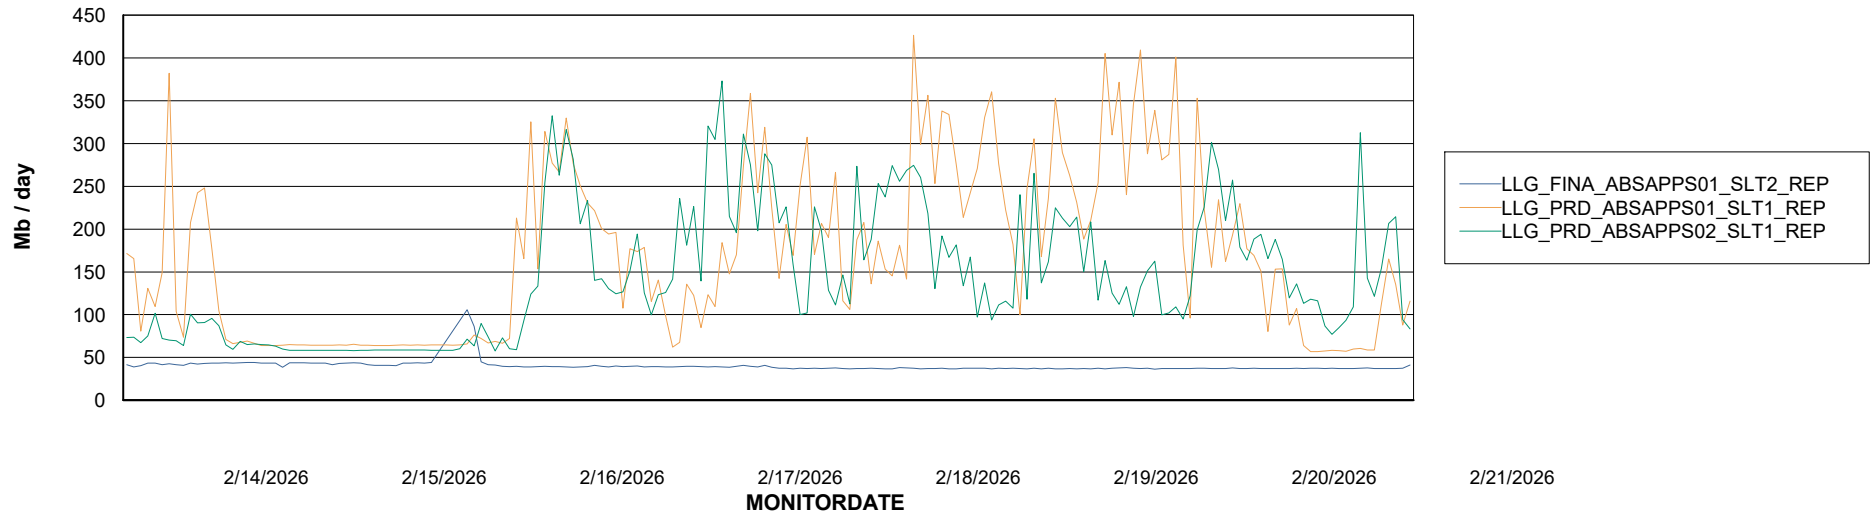

Avg memory used per ABS Server Service

Avg users per day per ABS server

Weekly SLA Customer Report

Customer LLG_Production
Database ID 148

ABSSolute Application ReportServer Services

Avg memory used per ReportServer Service