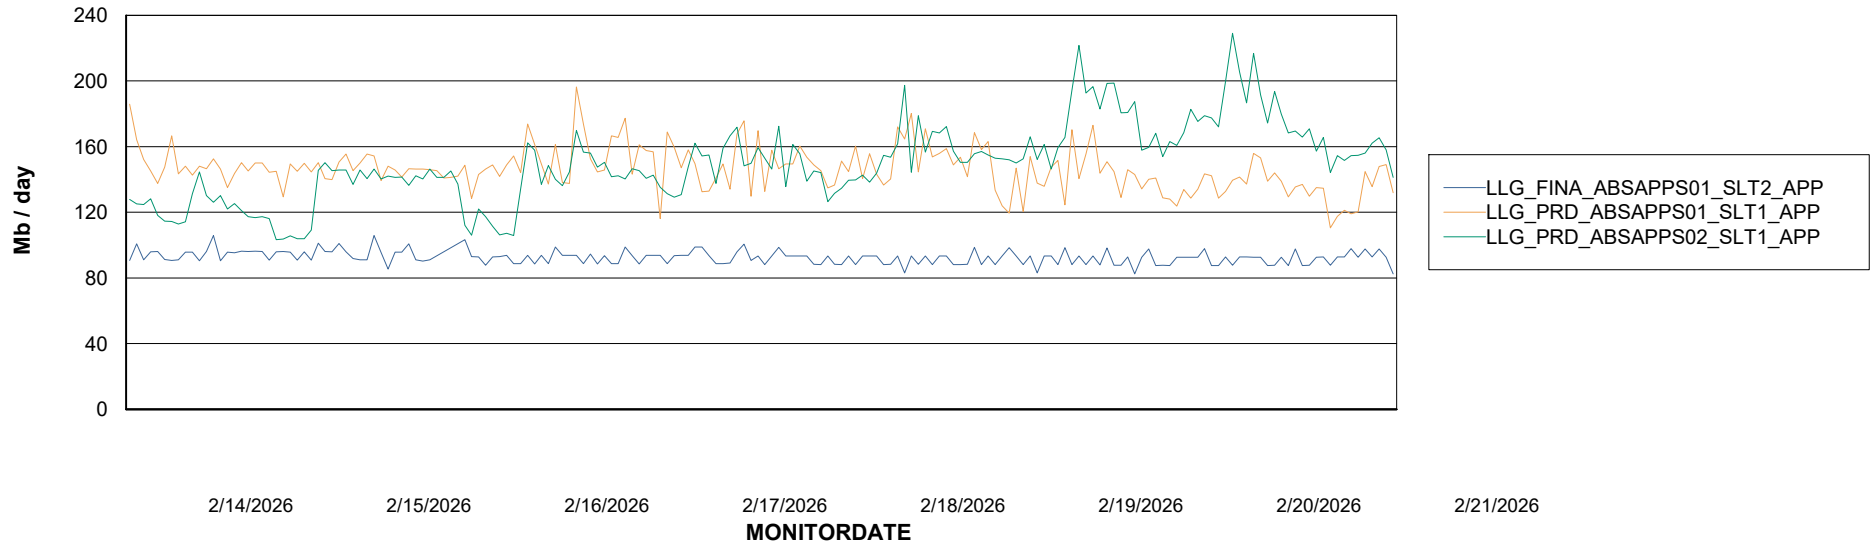

ABSSolute Application Server Services

Avg memory used per ABS Server Service