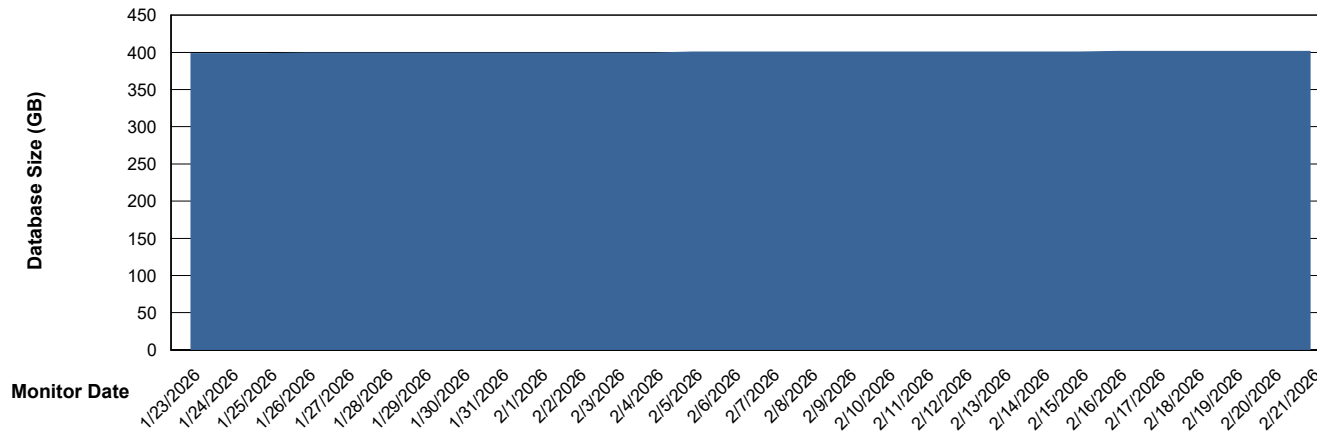

Weekly SLA Customer Report

Customer LLG_Production
Database ID 148

Database Performance LLG_ABSDB02_PROD_HSBABS1

DB Processes Max 300
DB Processes Max 0
DB Processes Max 4

Weekly SLA Customer Report

Customer LLG_Production
Database ID 148

DATABASE SIZE LLG_ABSBI01_BI_PROD_ABS1

Database growth over last month

DATABASE SIZE LLG_ABSDB01_PROD_ABS1

Database growth over last month

Weekly SLA Customer Report

Customer LLG_Production
 Database ID 148