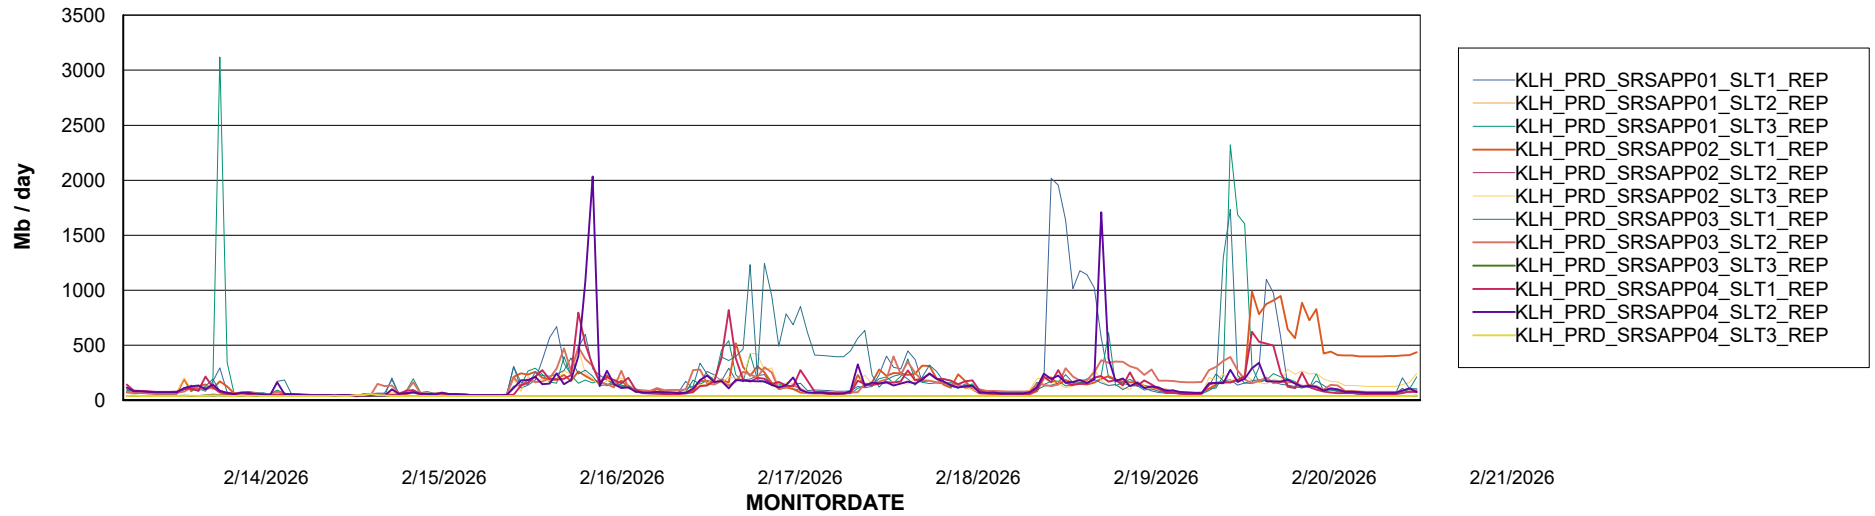

ABSSolute Application ReportServer Services

Avg memory used per ReportServer Service