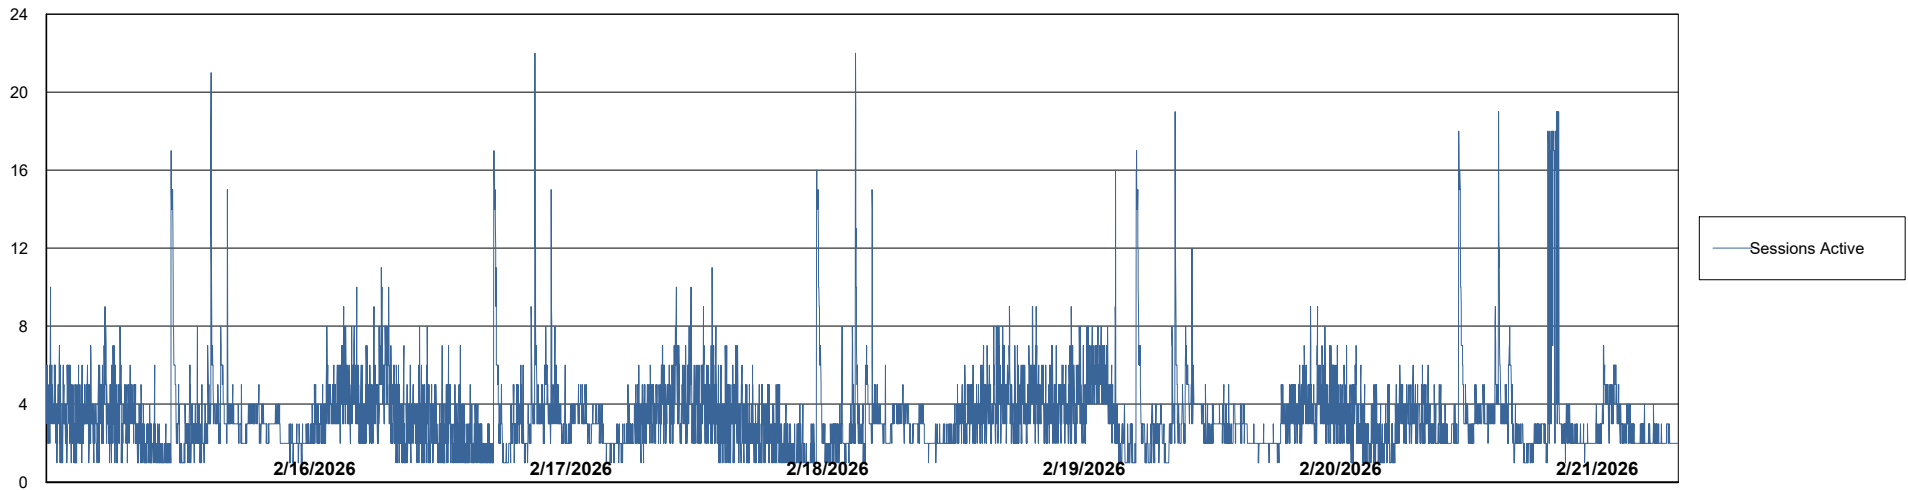

Weekly SLA Customer Report

Customer KLH_Production (24/7)
Database ID 139

Database Performance KLH_PRD_SRSBIDB02_ABS1

Weekly SLA Customer Report

Customer KLH_Production (24/7)
Database ID 139

Database Performance KLH_PRD_SRSD01_ABS1