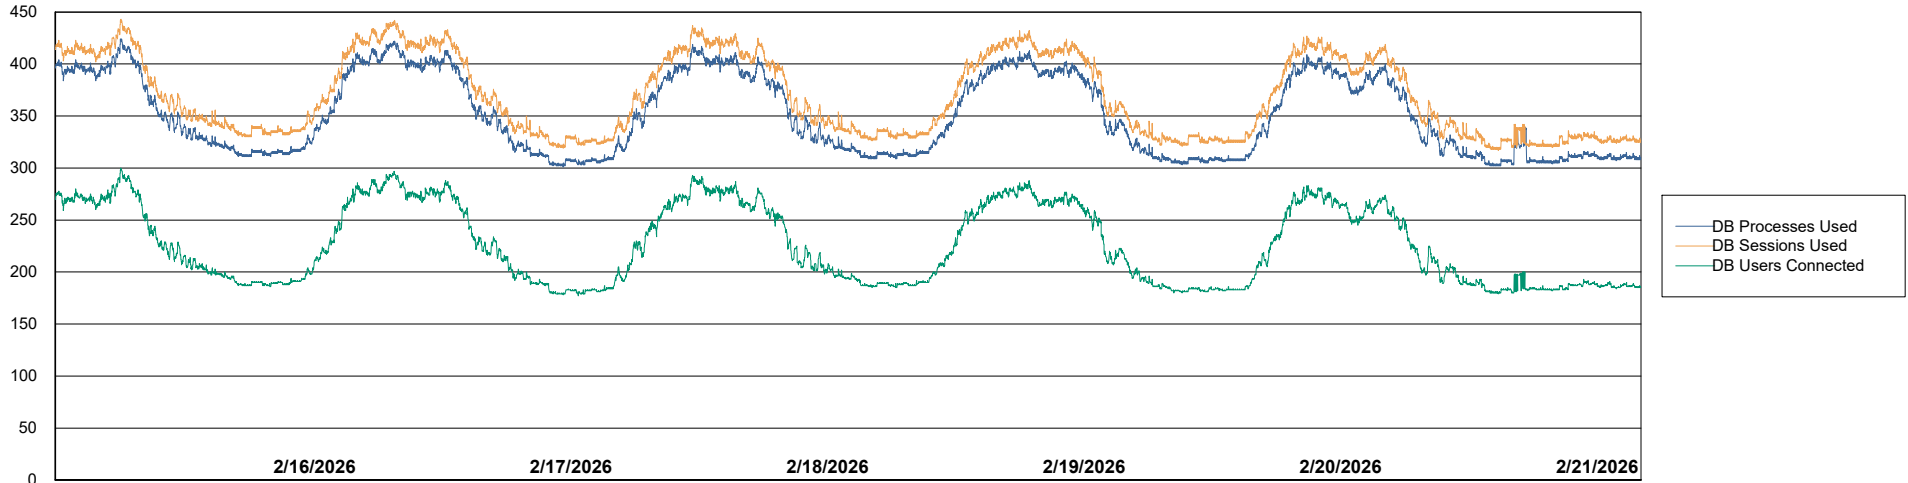

Weekly SLA Customer Report

Customer KLH_Production (24/7)
Database ID 139

Database Performance KLH_PRD_SRSBIDB02_ABS1

Weekly SLA Customer Report

Customer KLH_Production (24/7)
Database ID 139

Database Performance KLH_PRD_SRSD01_ABS1