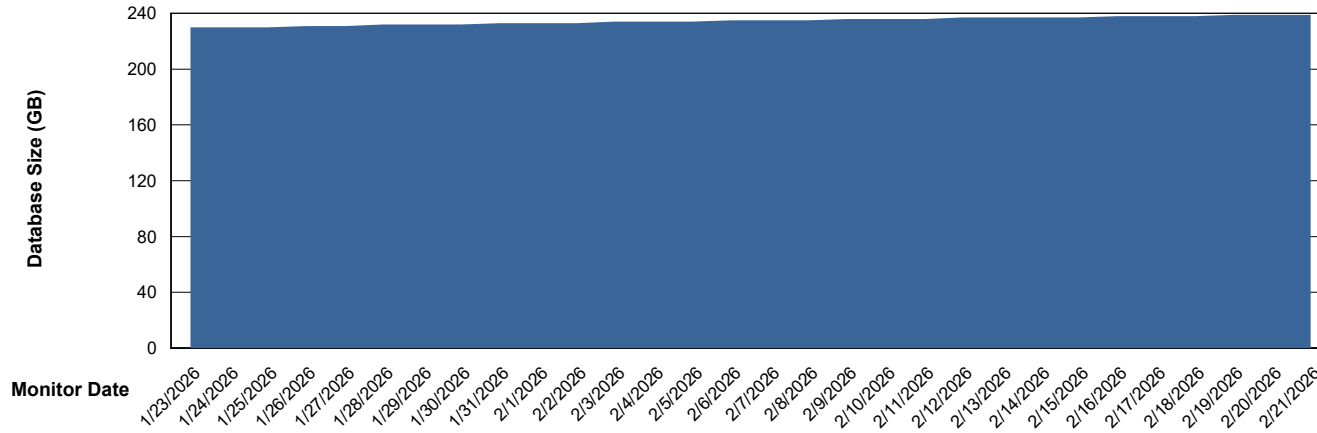

DATABASE SIZE KLH_PRD_SRSBIDB02_ABS1

Database growth over last month