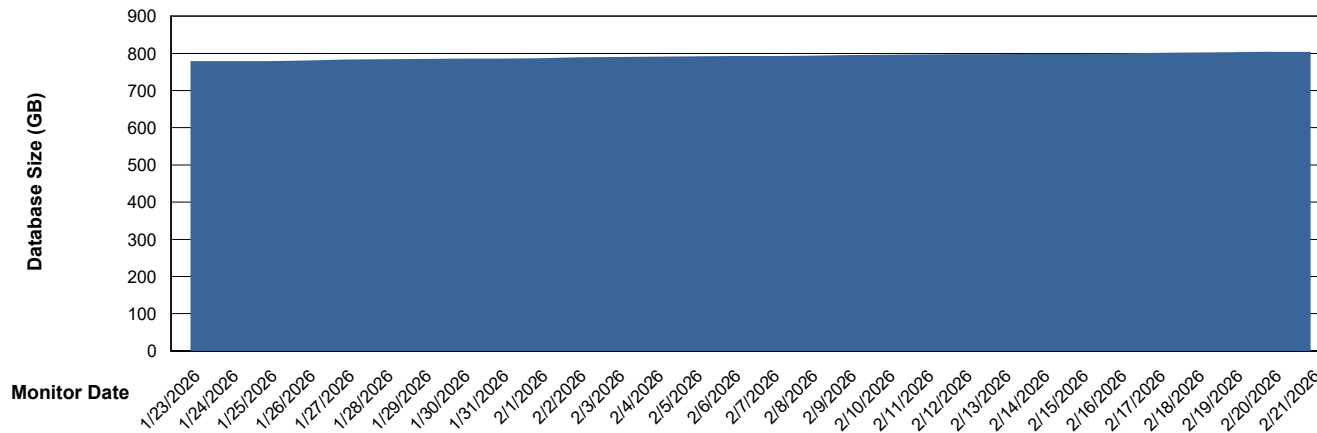

Customer KLH_Production (24/7)
Database ID 139

DATABASE SIZE KLH_PRD_SRSBIDB02_ABS1

Database growth over last month

DATABASE SIZE KLH_PRD_SRSDB01_ABS1

Database growth over last month

Weekly SLA Customer Report