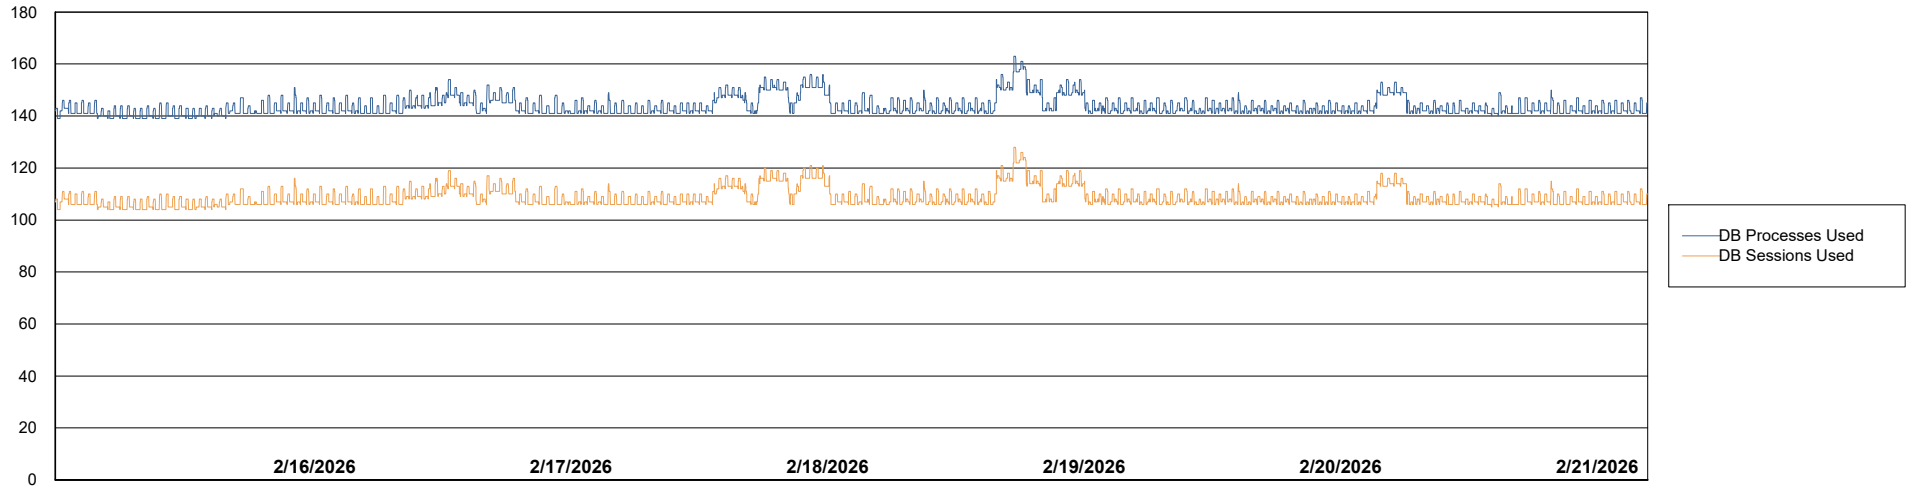

Database Performance KLH_PRD_SRSD02_HSBABS1

DB Processes Max 4
DB Processes Max 1,000
DB Processes Max 0