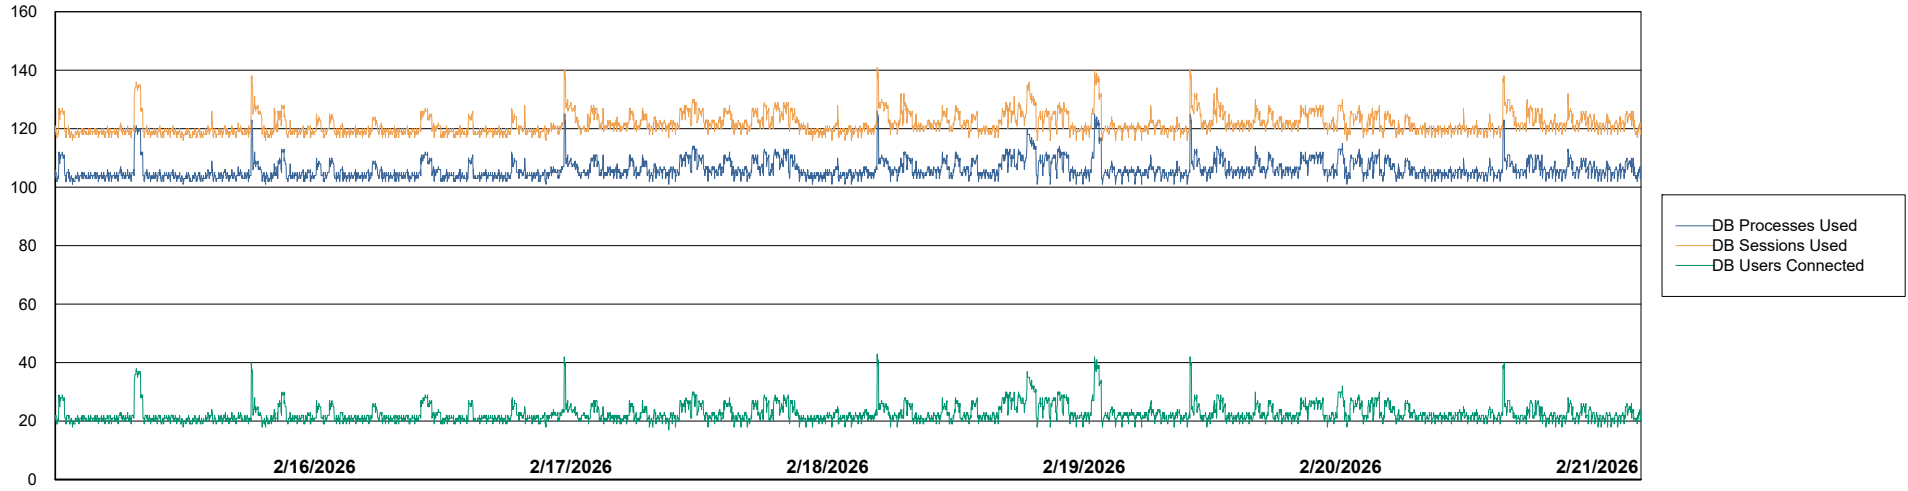

Weekly SLA Customer Report

Customer KLH_Production (24/7)
Database ID 139

Database Performance KLH_PRD_SRSBIDB02_ABS1

Weekly SLA Customer Report

Customer KLH_Production (24/7)
Database ID 139

Database Performance KLH_PRD_SRSD01_ABS1