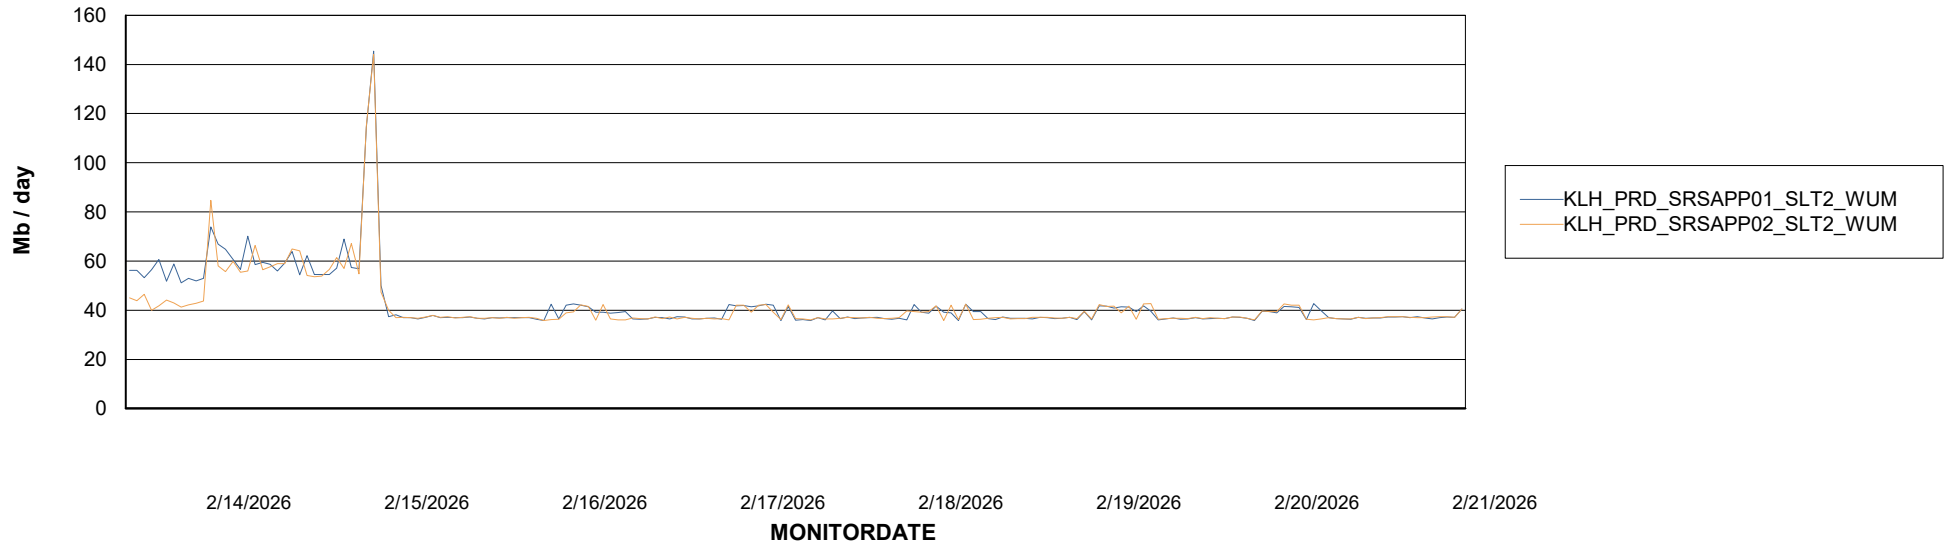

ABSSolute Web Component Services

Avg memory used per ABS Web component