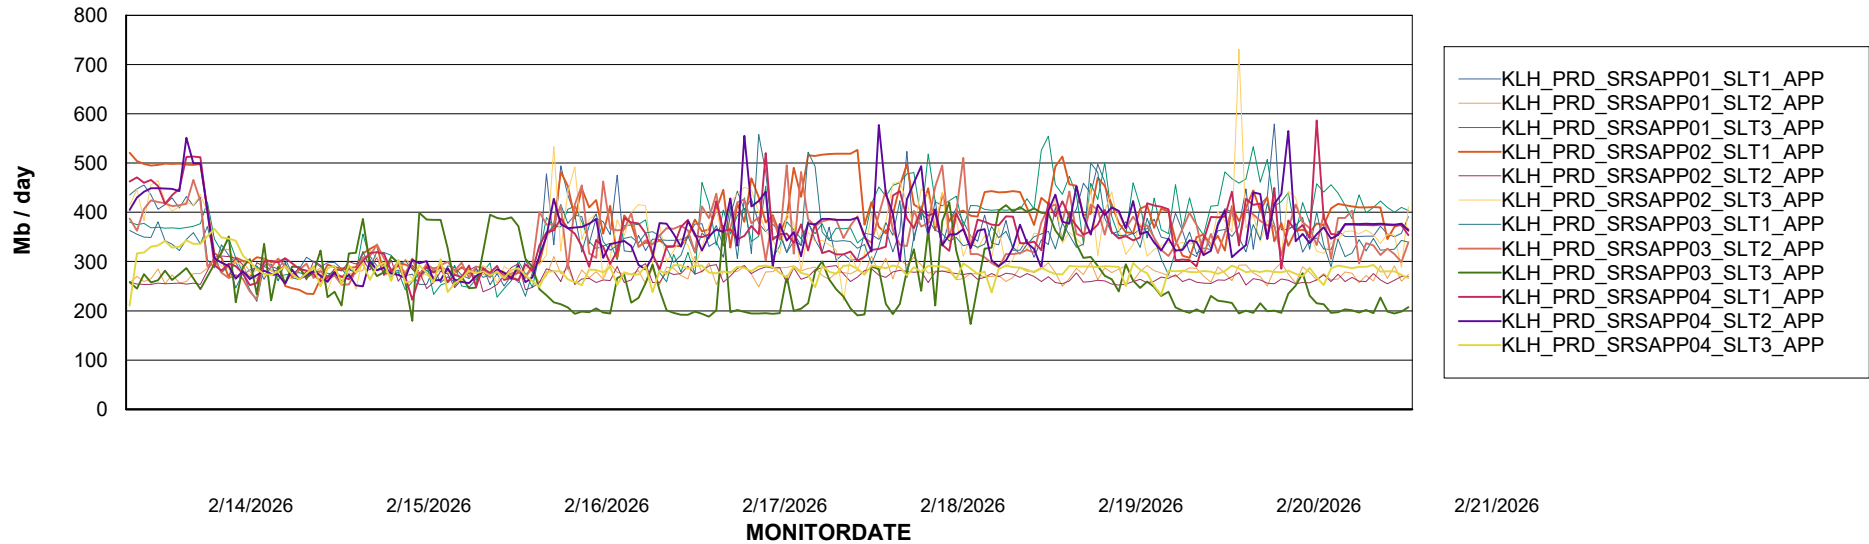

ABSSolute Application Server Services

Avg memory used per ABS Server Service