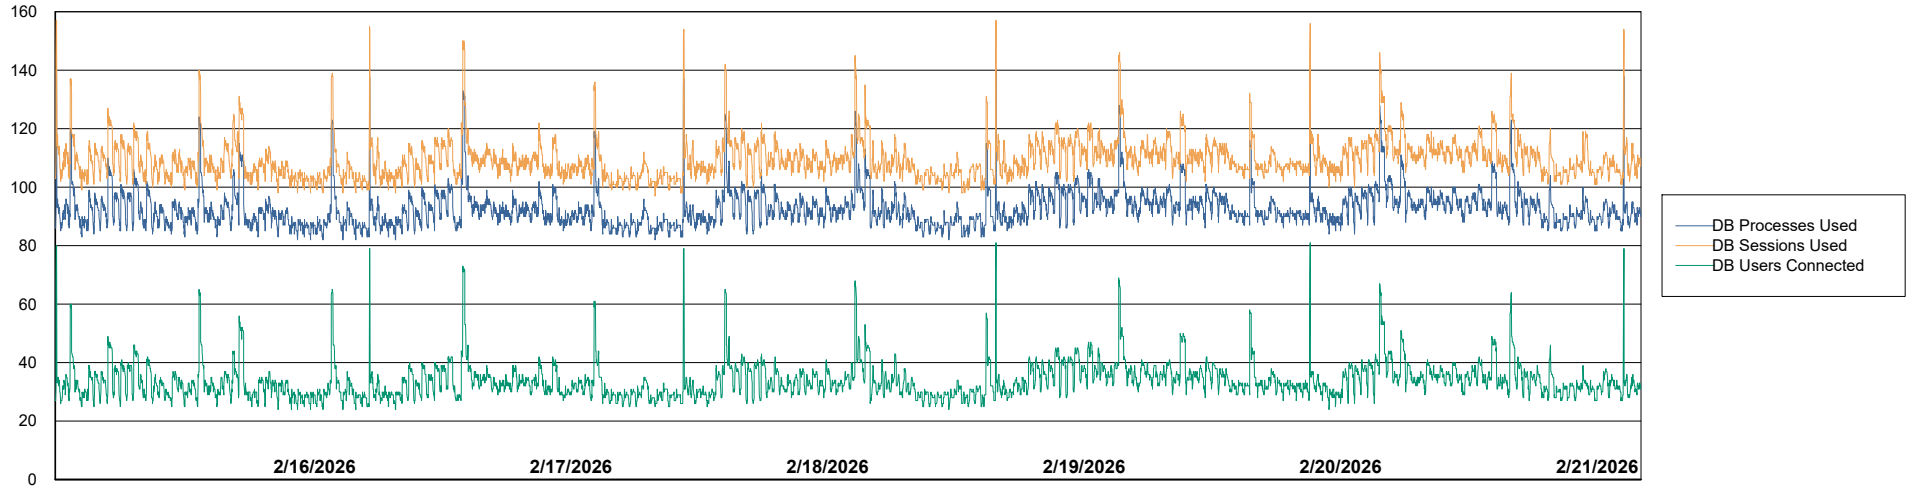

Database Performance KBR-BI-TOR_PROD_ABS1