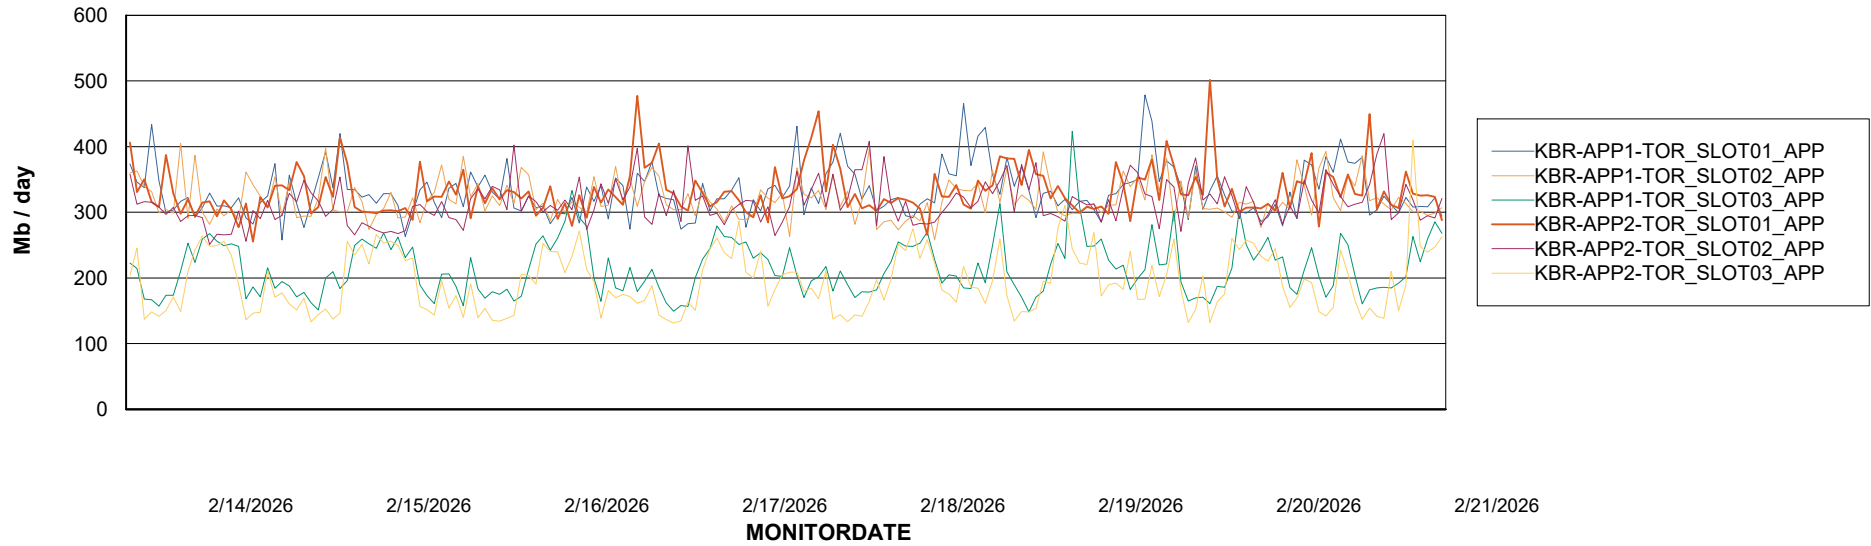

ABSSolute Application Server Services

Avg memory used per ABS Server Service