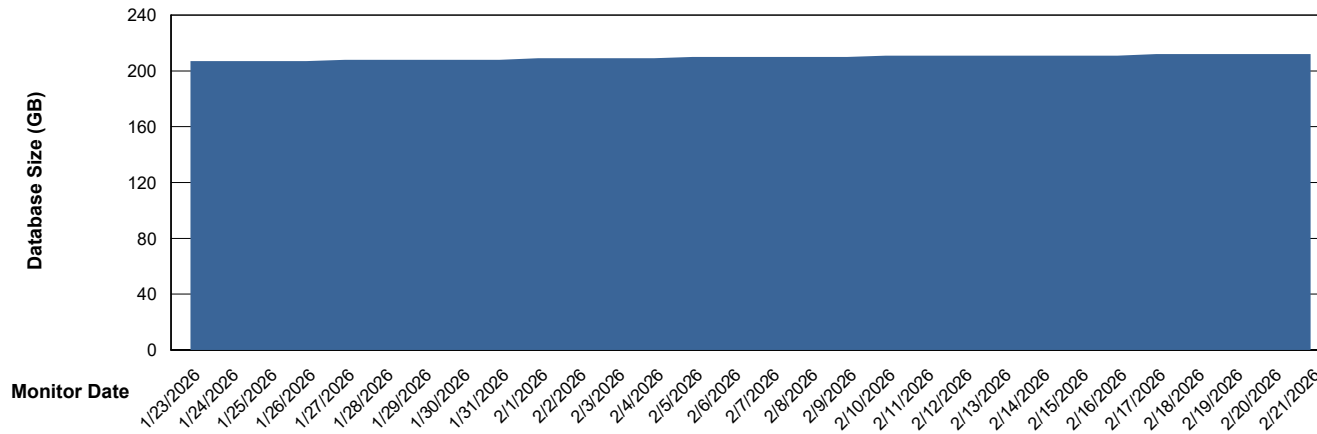

DATABASE SIZE KBR-DBS1-TOR_PROD_ABS1

Database growth over last month