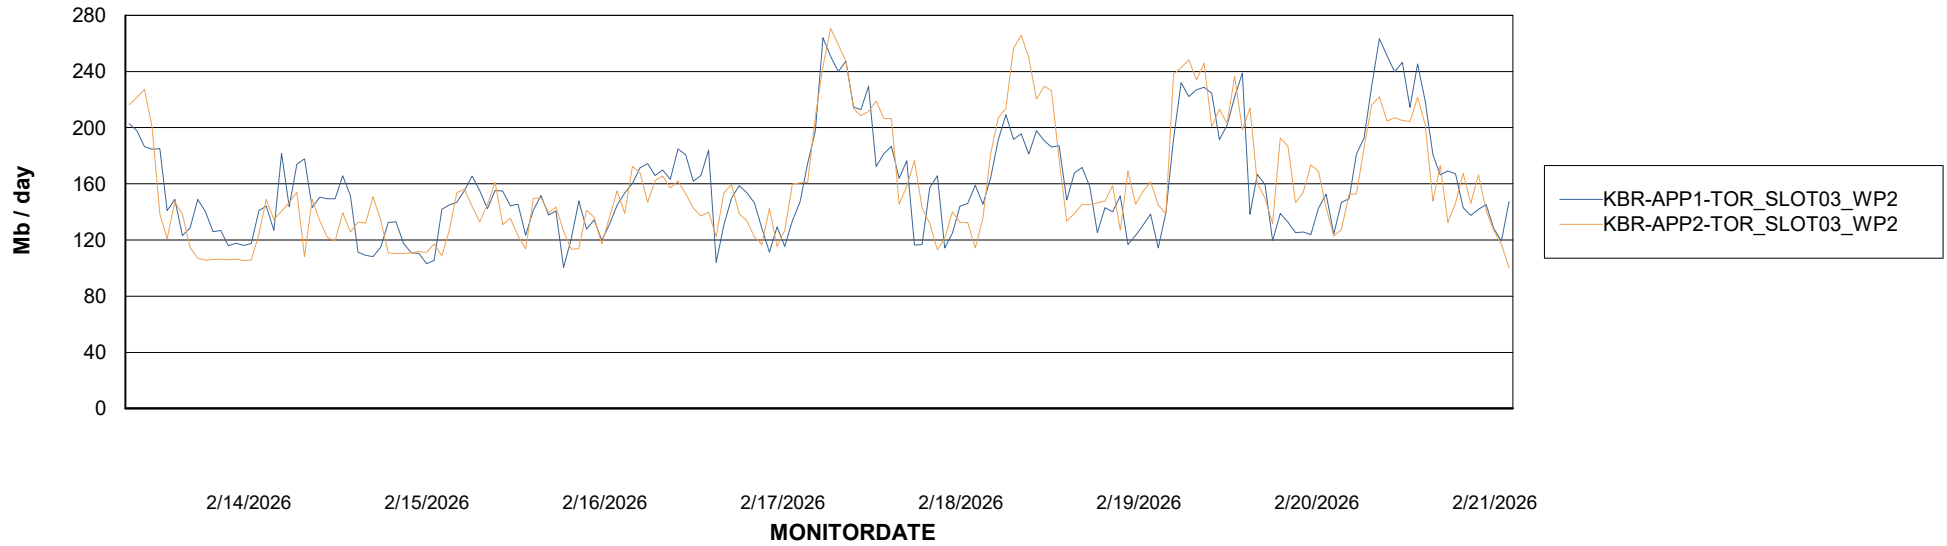

ABSSolute Web Component Services

Avg memory used per ABS Web component