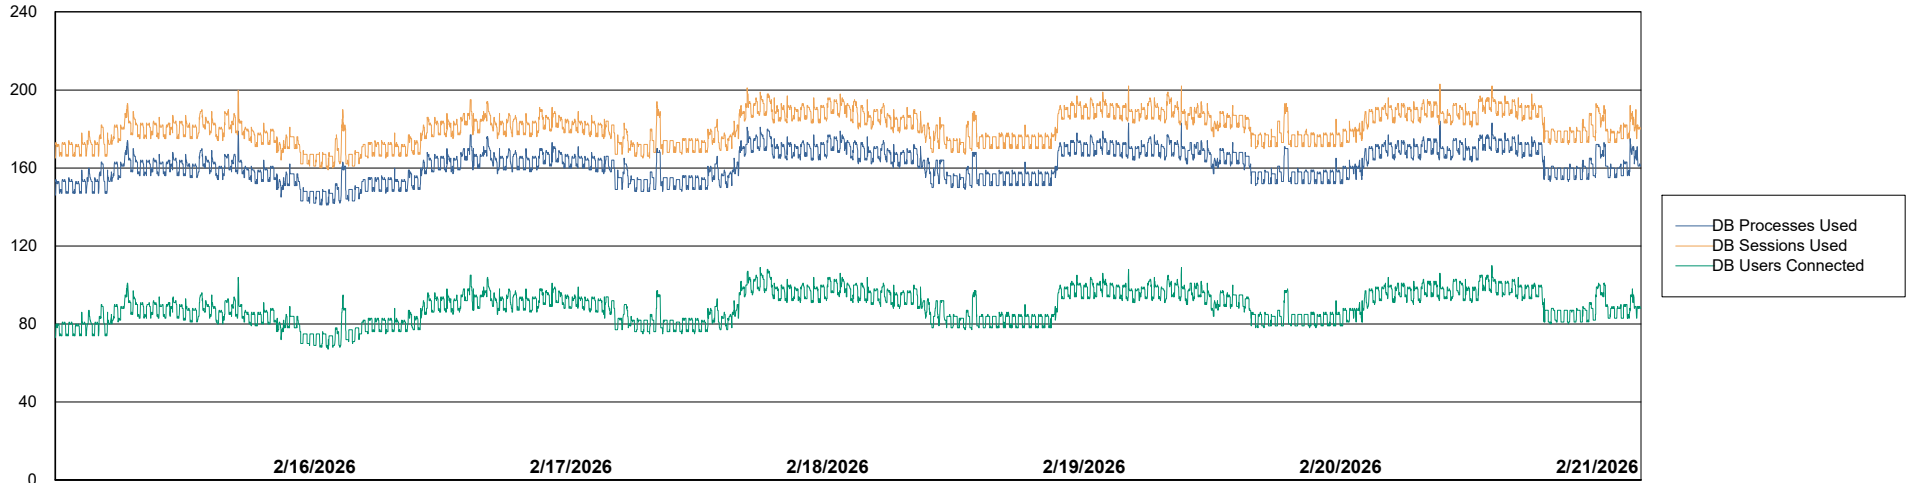

Database Performance KBR-DBS1-TOR_PROD_ABS1