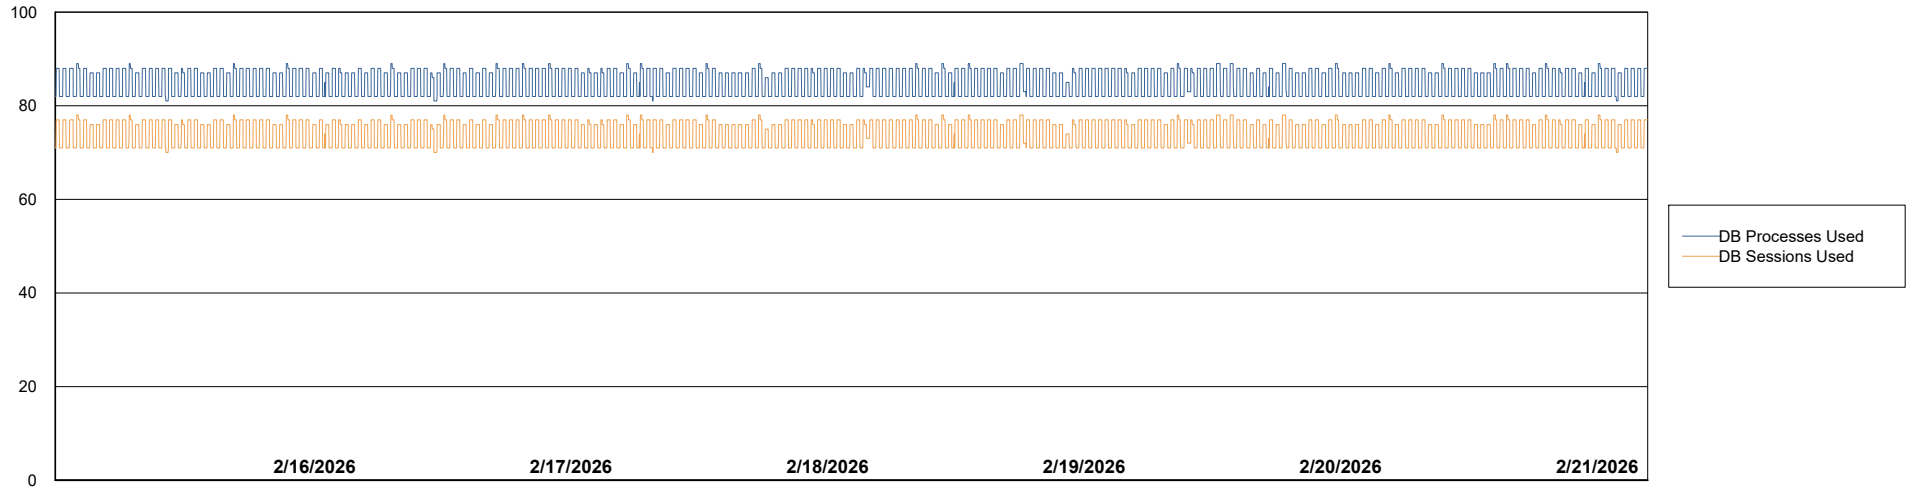

Database Performance KBR-DBS2-TOR_PROD_HSBABS1

DB Processes Max 0
DB Processes Max 4
DB Processes Max 1,000