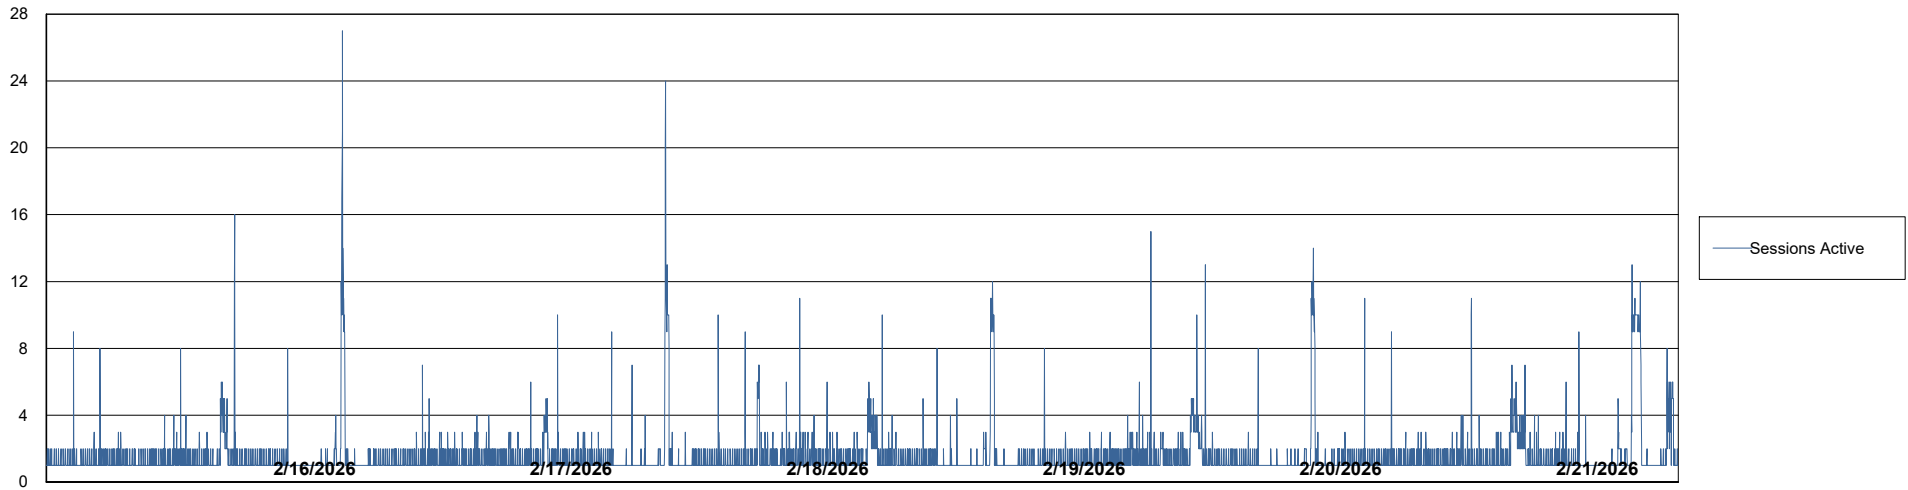

Database Performance KBR-DBS1-TOR_PROD_ABS1