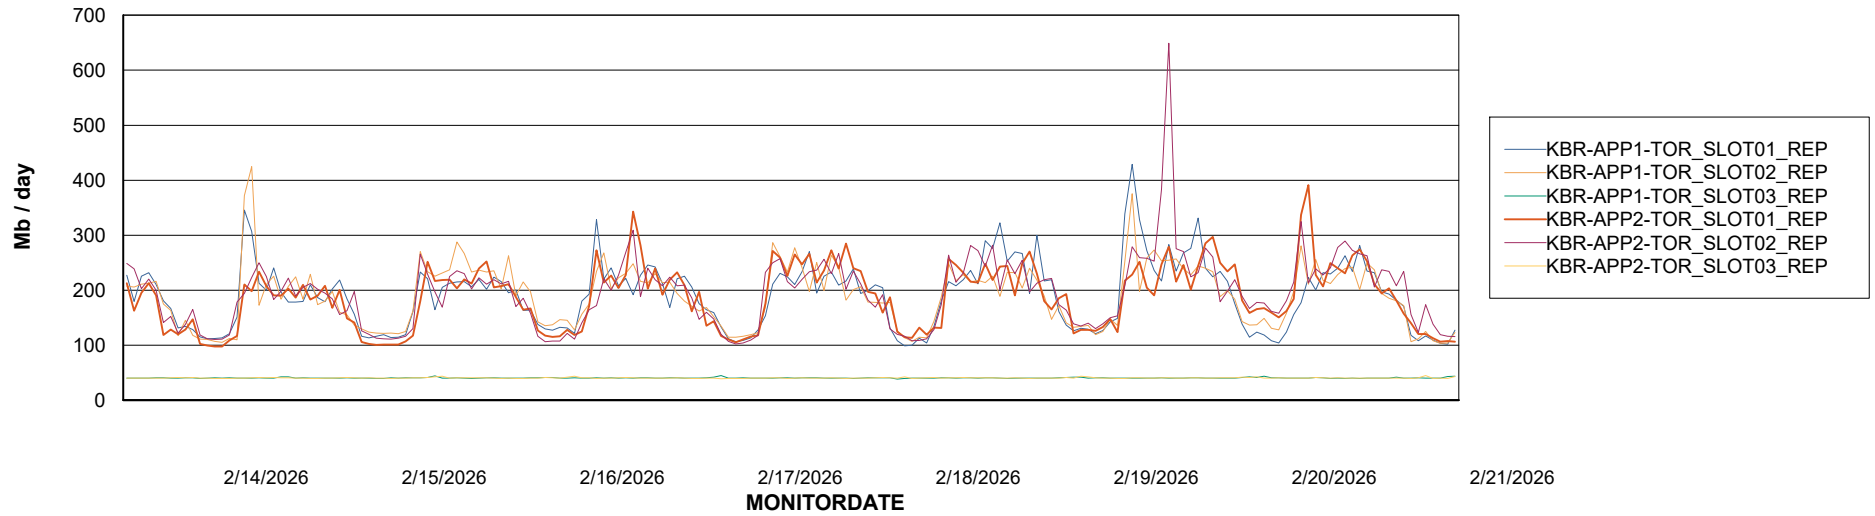

ABSSolute Application ReportServer Services

Avg memory used per ReportServer Service