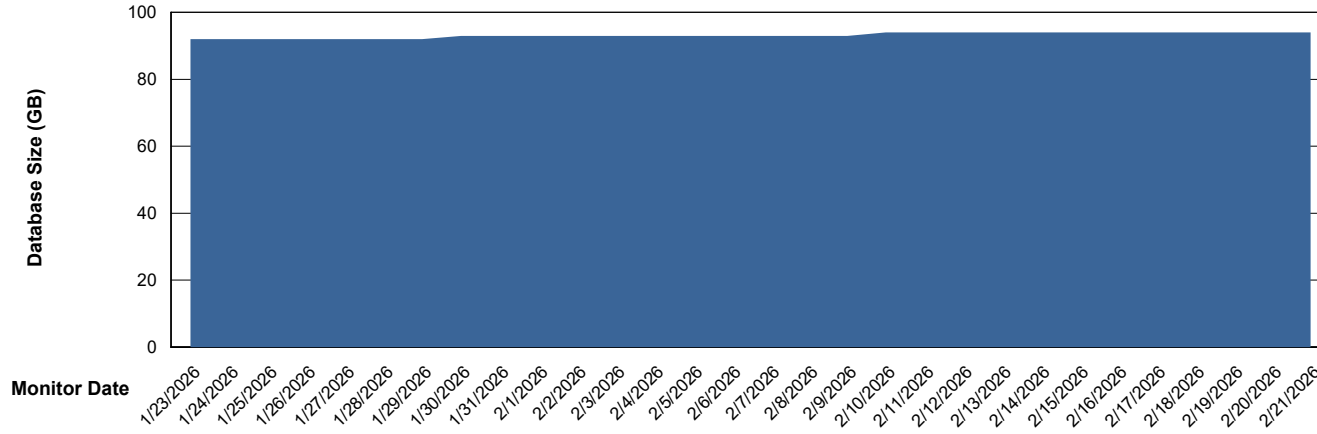

DATABASE SIZE KBR-BI-TOR_PROD_ABS1

Database growth over last month