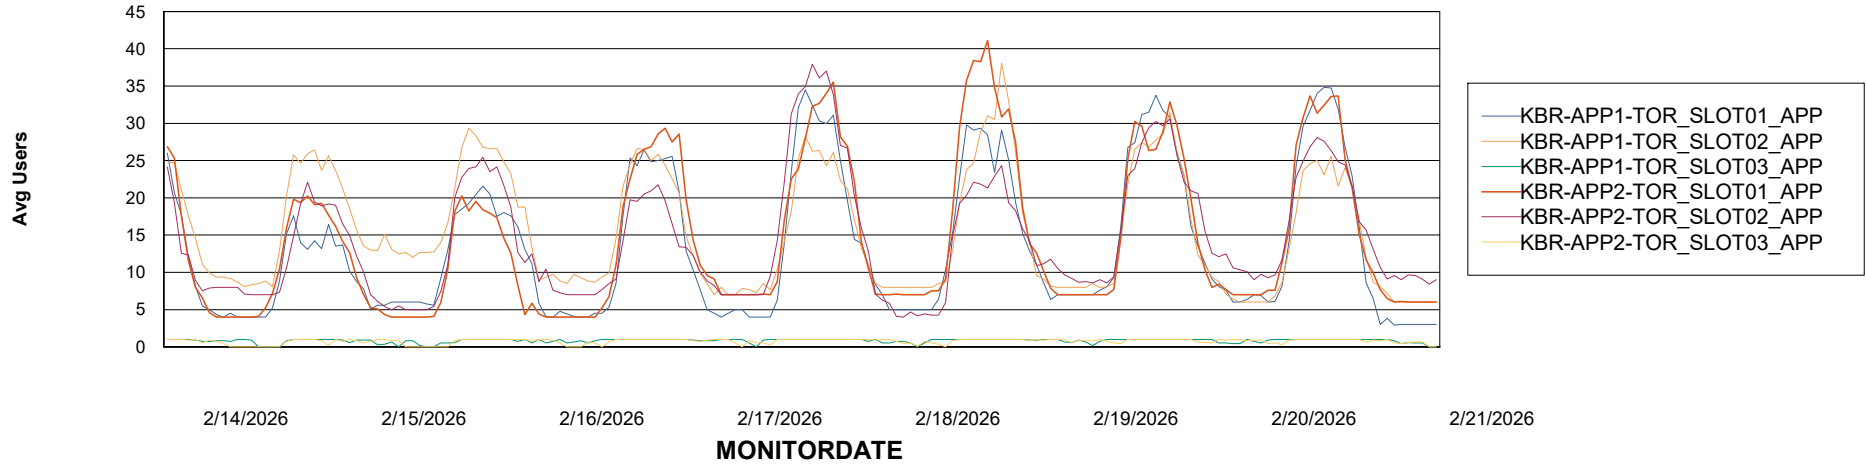

Avg users per day per ABS server