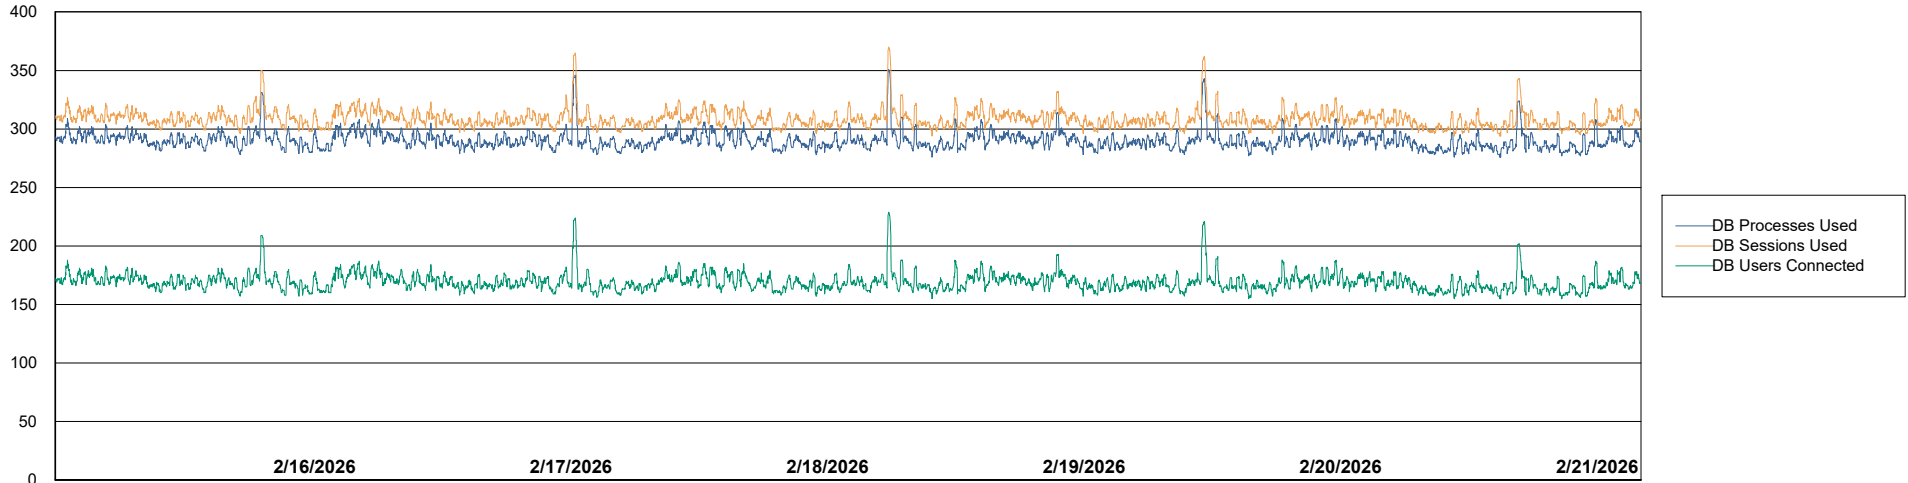

Database Performance JSG_PRD_RIKER_DB_HSBABS1