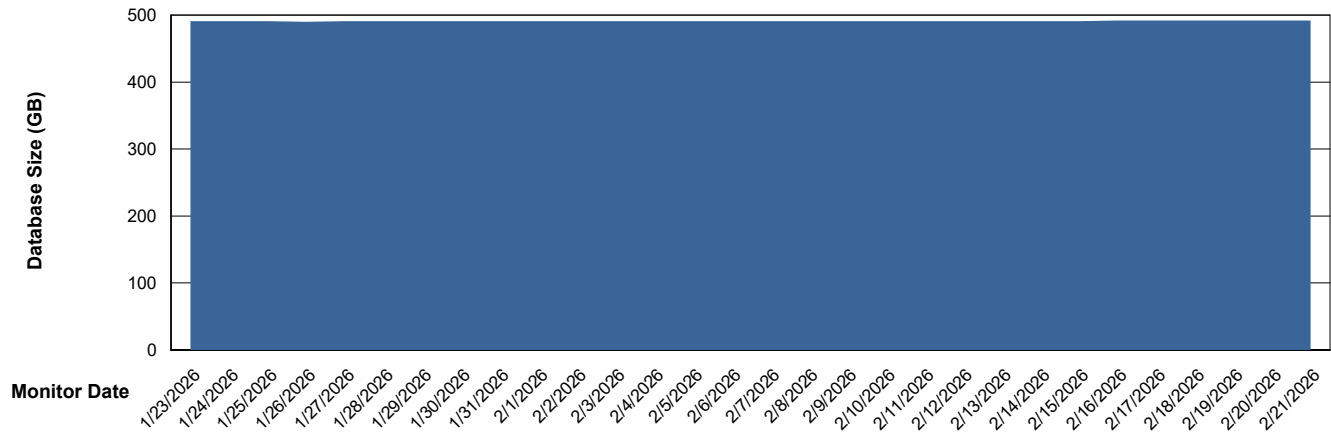

Weekly SLA Customer Report

Customer JSG_Production (24/7)
Database ID 102

Database Performance JSG_PRD_RIKER_DB_HSBABS1

Weekly SLA Customer Report

Customer JSG_Production (24/7)
Database ID 102

DATABASE SIZE Future JSG_PRD_HVL-VS-ABSOBI_DB_ABS1

Database growth over last month

DATABASE SIZE JSG_PRD_BASHIR_DB_ABS1

Database growth over last month

Weekly SLA Customer Report

Customer JSG_Production (24/7)
Database ID 102

DATABASE SIZE JSG_PRD_RIKER_DB_HSBABS1