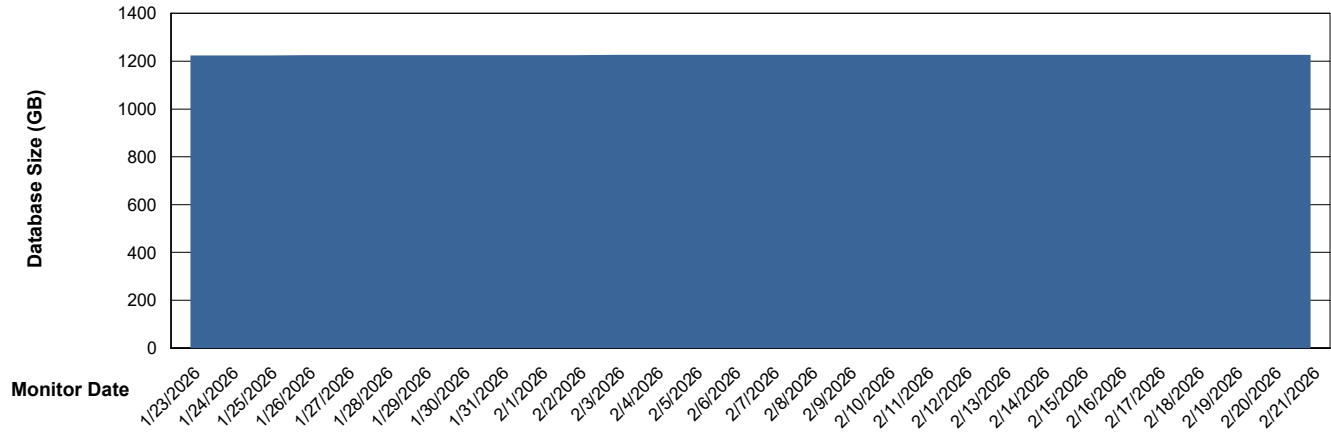

Database growth over last month