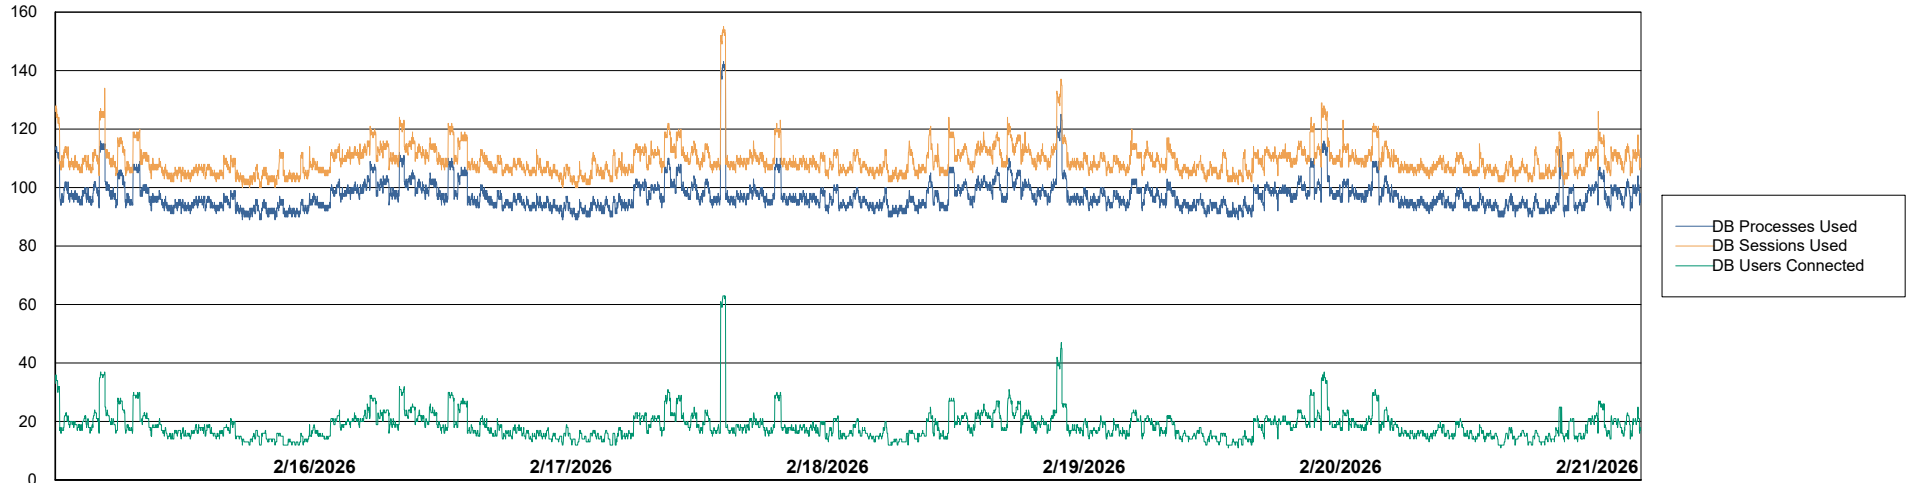

Database Performance JSG_PRD_BASHIR_DB_ABS1