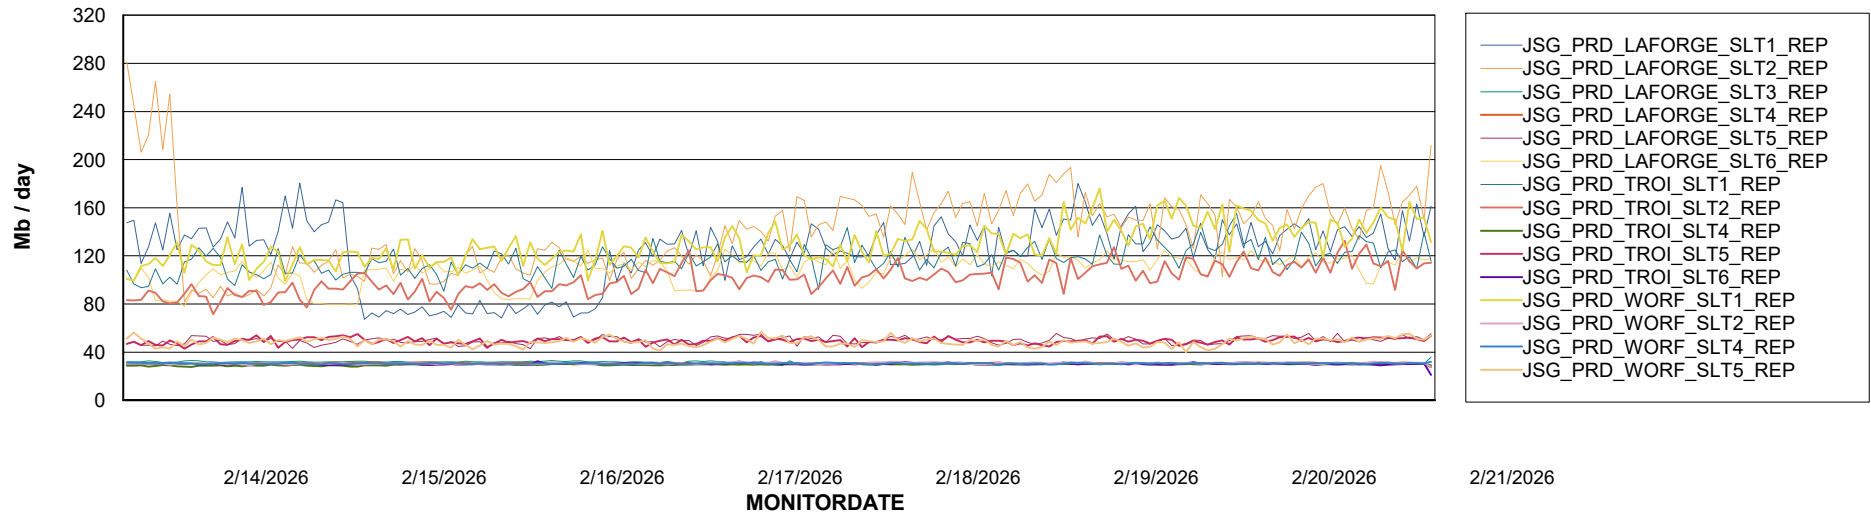

ABSSolute Application ReportServer Services

Avg memory used per ReportServer Service