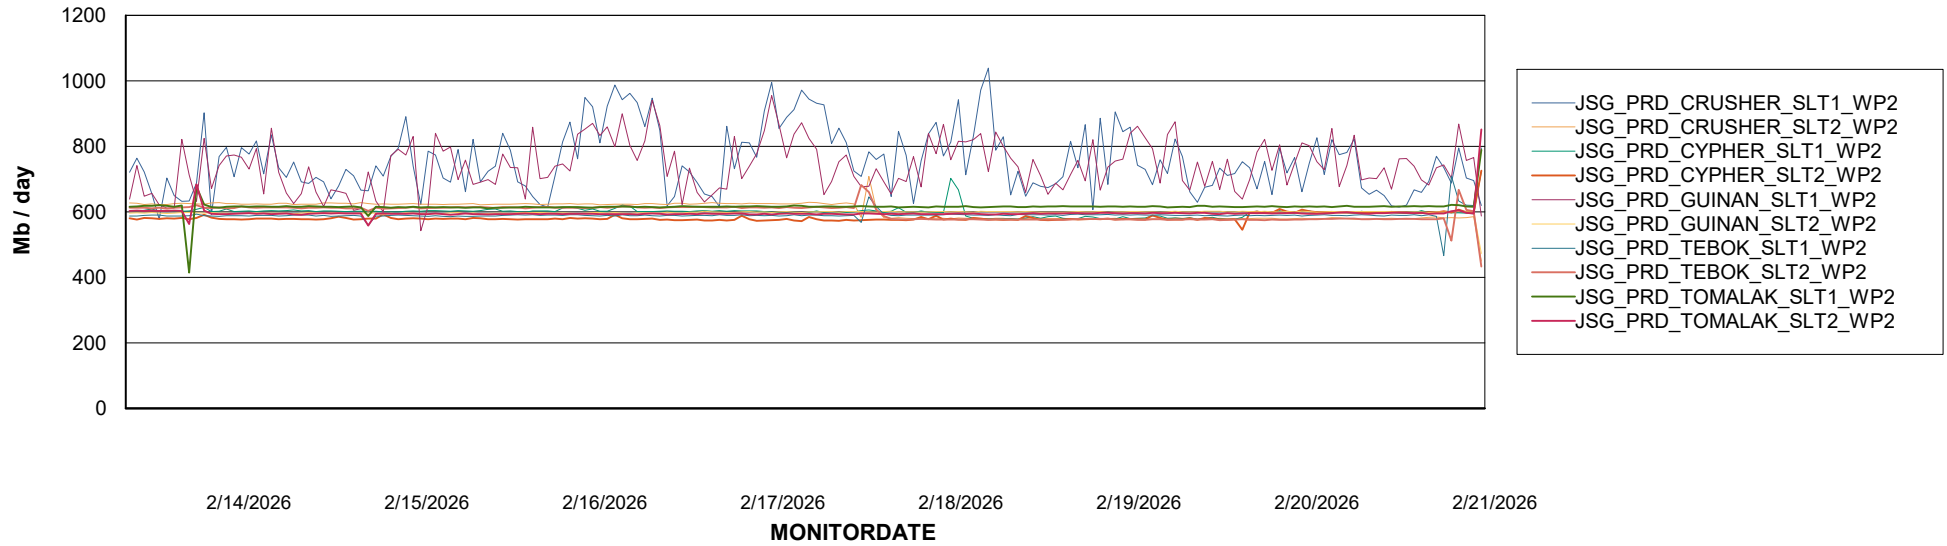

ABSSolute Web Component Services

Avg memory used per ABS Web component