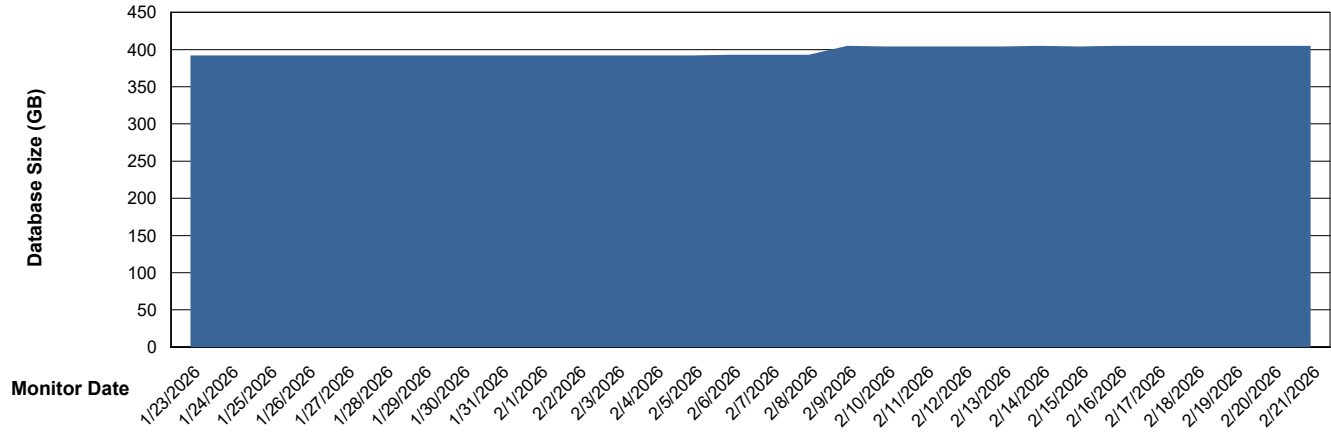

Weekly SLA Customer Report

Customer JSG_Production (24/7)
Database ID 102

Database Performance JSG_PRD_RIKER_DB_HSBABS1

Weekly SLA Customer Report

Customer JSG_Production (24/7)
Database ID 102

DATABASE SIZE Future JSG_PRD_HVL-VS-ABSOBI_DB_ABS1

Database growth over last month

DATABASE SIZE JSG_PRD_BASHIR_DB_ABS1

Database growth over last month

Weekly SLA Customer Report

Customer JSG_Production (24/7)
Database ID 102

DATABASE SIZE JSG_PRD_RIKER_DB_HSBABS1