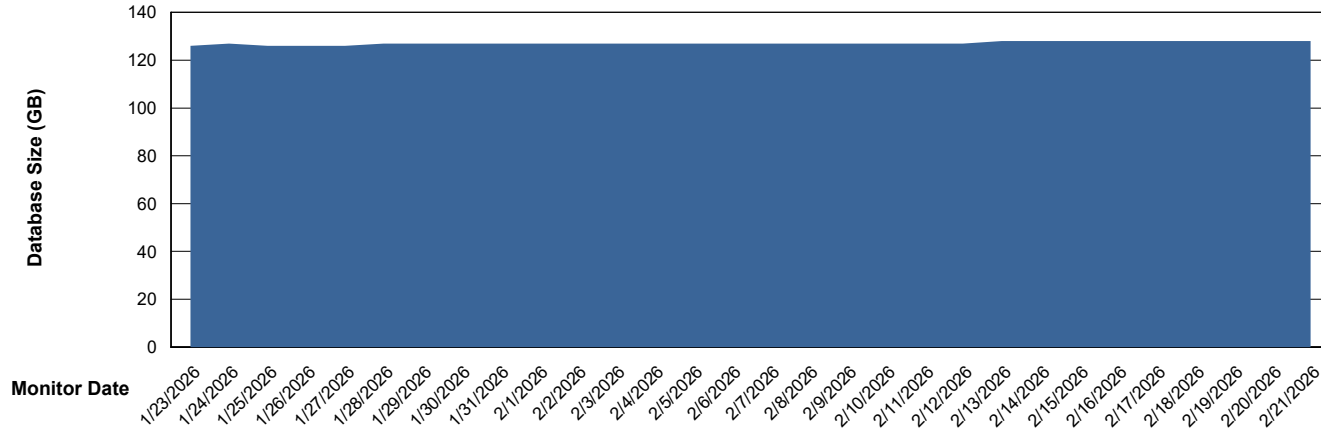

Weekly SLA Customer Report

Customer GLG_Production
Database ID 221

Database Performance GLG_PRD_GLGSSABSAIO01_HSBABS1

DB Processes Max 1,000

Weekly SLA Customer Report

Customer GLG_Production
Database ID 221

DATABASE SIZE GLG_PRD_GLGSPABSAIO01_ABS1

Database growth over last month

DATABASE SIZE GLG_PRD_GLGSPABSBI2_ABS1

Database growth over last month

Weekly SLA Customer Report

Customer GLG_Production
 Database ID 221