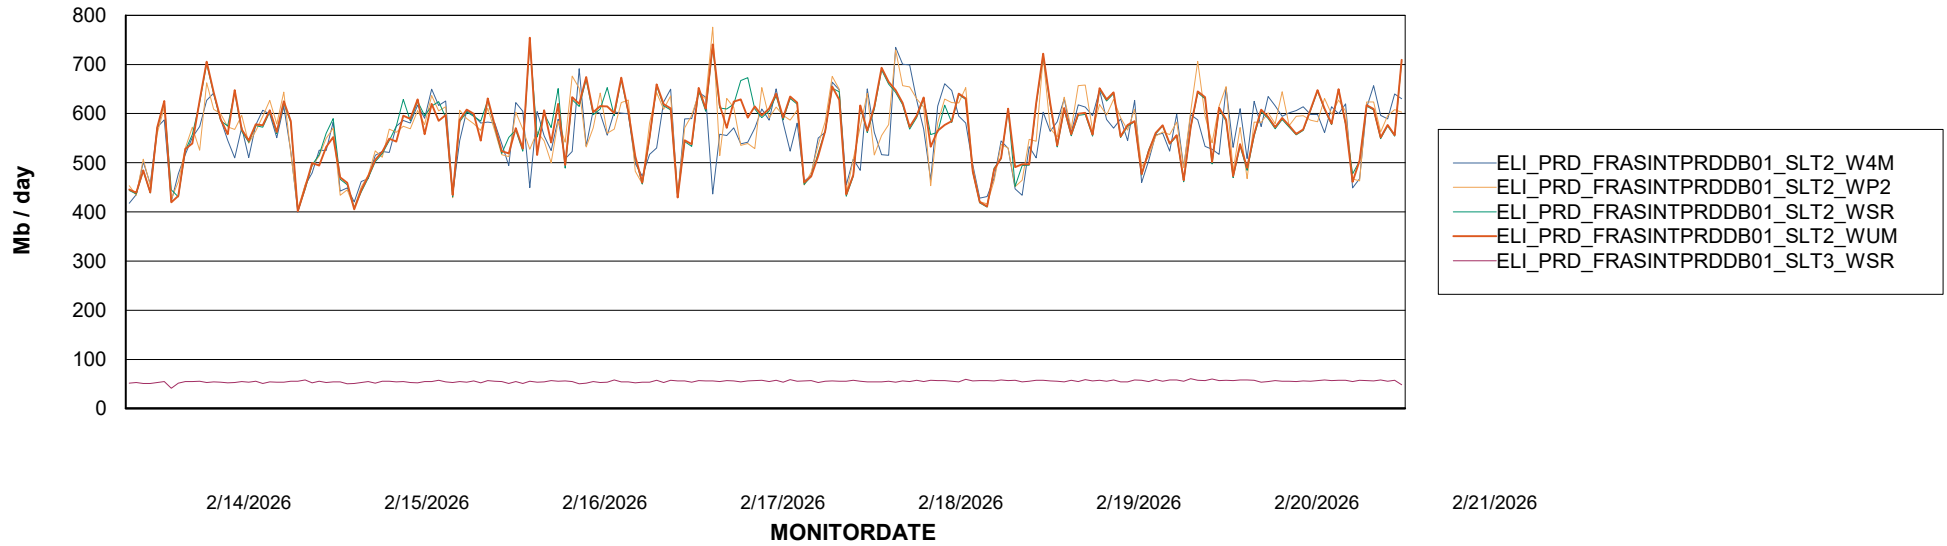

ABSolute Web Component Services

Avg memory used per ABS Web component