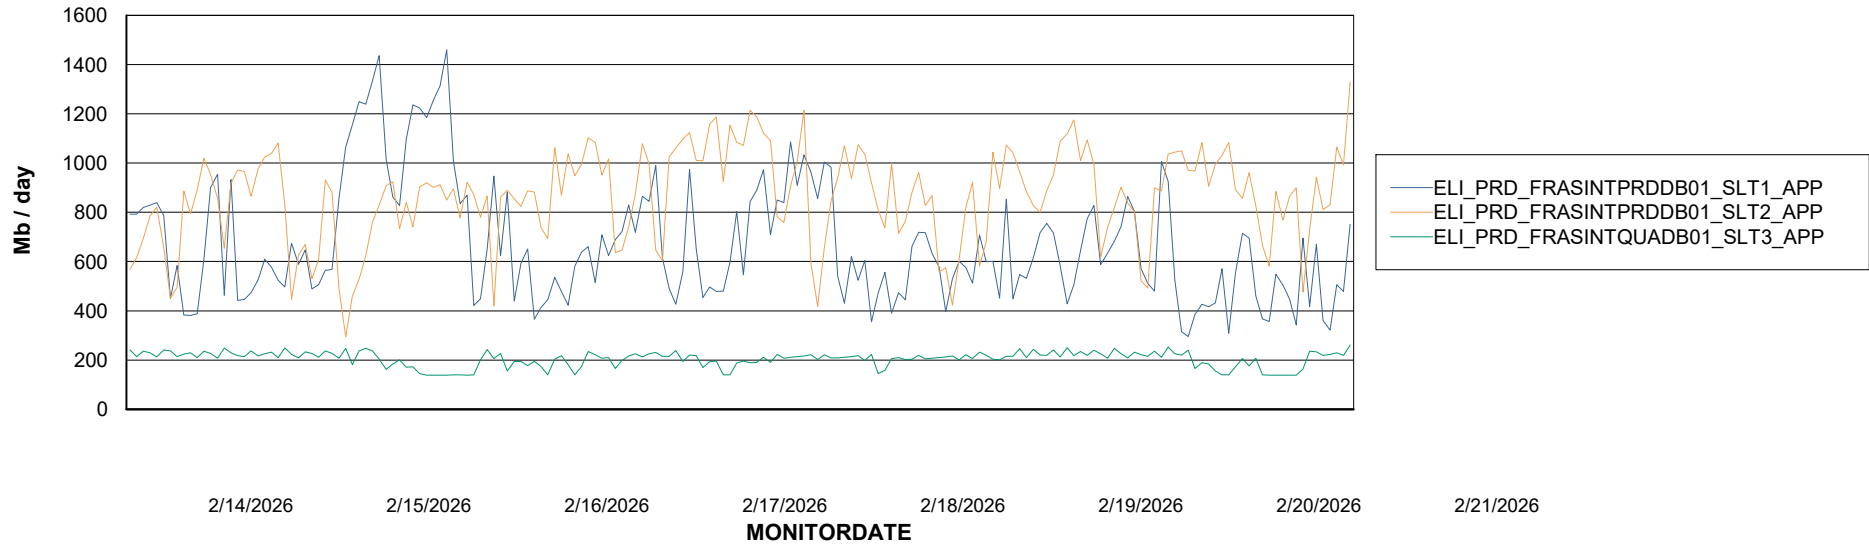

ABSSolute Application Server Services

Avg memory used per ABS Server Service