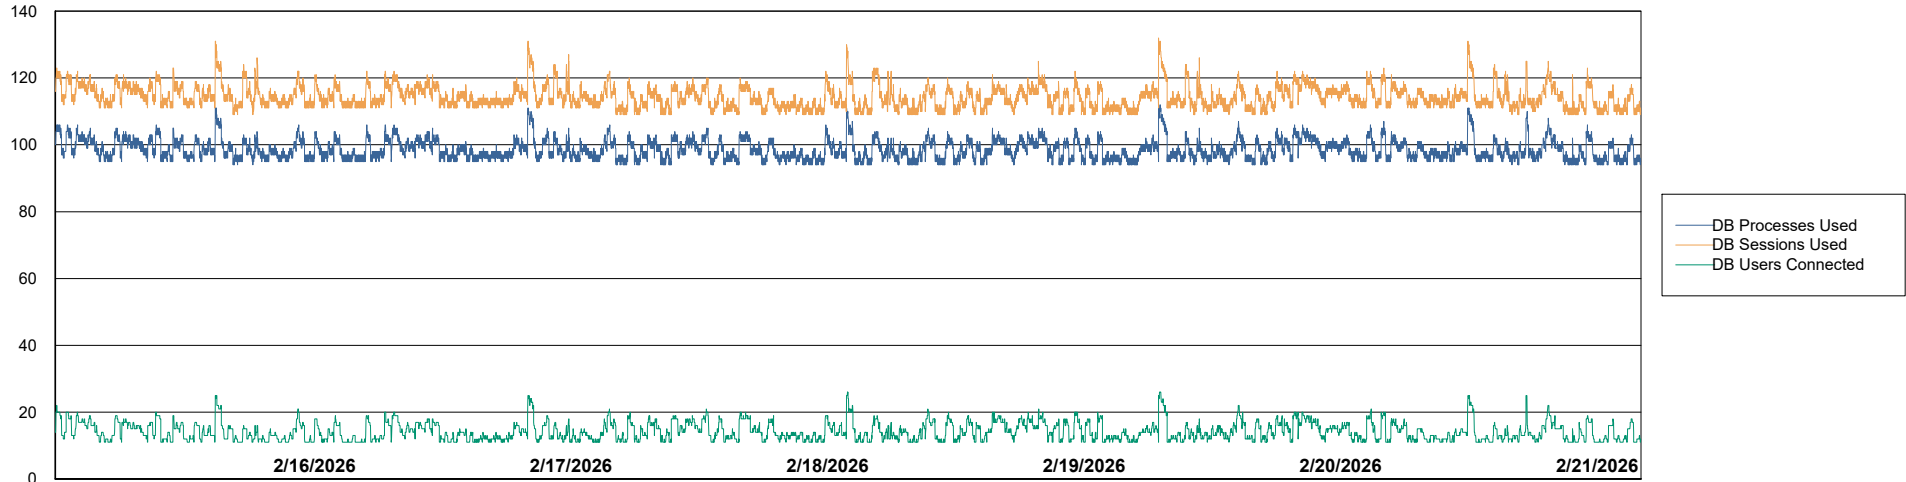

Database Performance ELI_PRD_FRASEQXPRDDB04-BI_ABS1