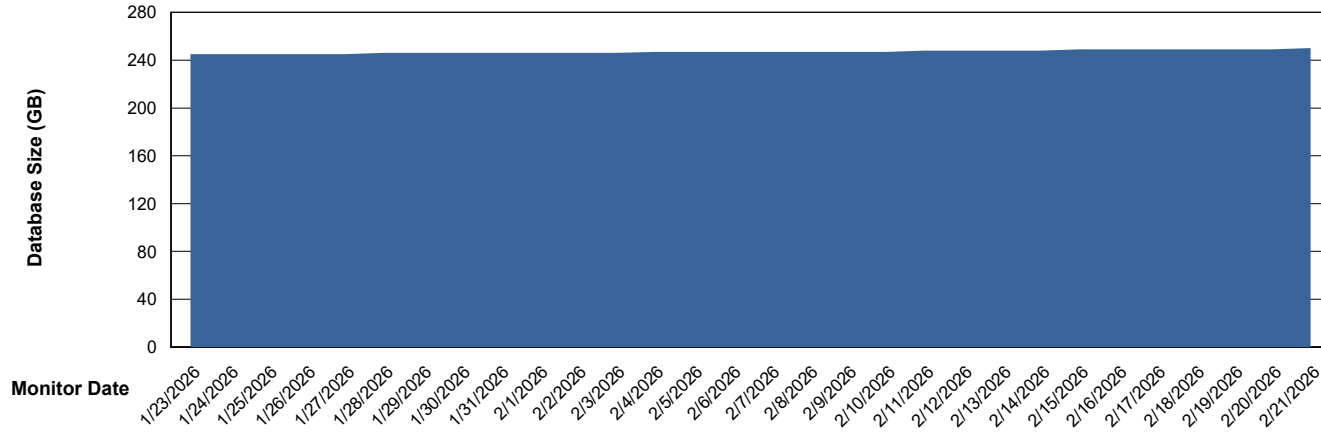

Weekly SLA Customer Report

Customer ELI_Production
Database ID 62

Database Performance ELI_PRD_FRASINTQUADB01_HSBABS1

DB Processes Max 1,000

Weekly SLA Customer Report

Customer ELI_Production
Database ID 62

DATABASE SIZE ELI_PRD_FRASEQXPRDDB04-BI_ABS1

Database growth over last month

DATABASE SIZE ELI_PRD_FRASINTPRDDB01_ABS1

Database growth over last month

Weekly SLA Customer Report

Customer ELI_Production
Database ID 62