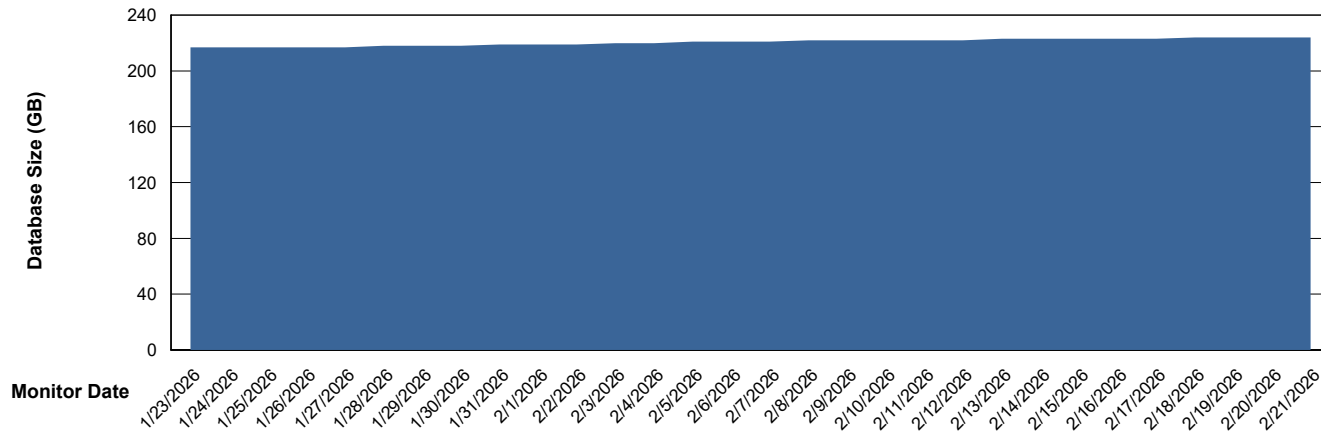

DATABASE SIZE ELI_PRD_FRASINTPRDDB01_ABS1

Database growth over last month