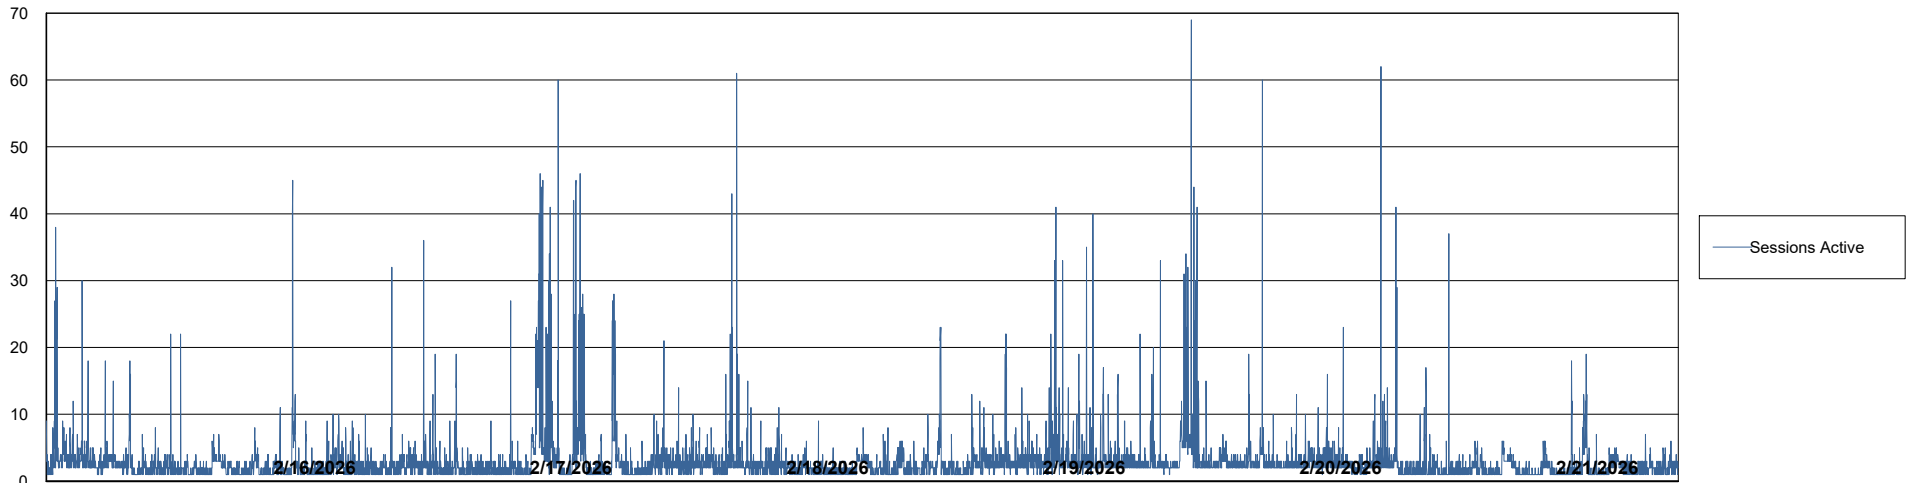

Weekly SLA Customer Report

Customer ELI_Production
Database ID 62

Database Performance ELI_PRD_FRASEQXPRDDB04-BI_ABS1

Weekly SLA Customer Report

Customer ELI_Production
Database ID 62

Database Performance ELI_PRD_FRASINTPRDDB01_ABS1