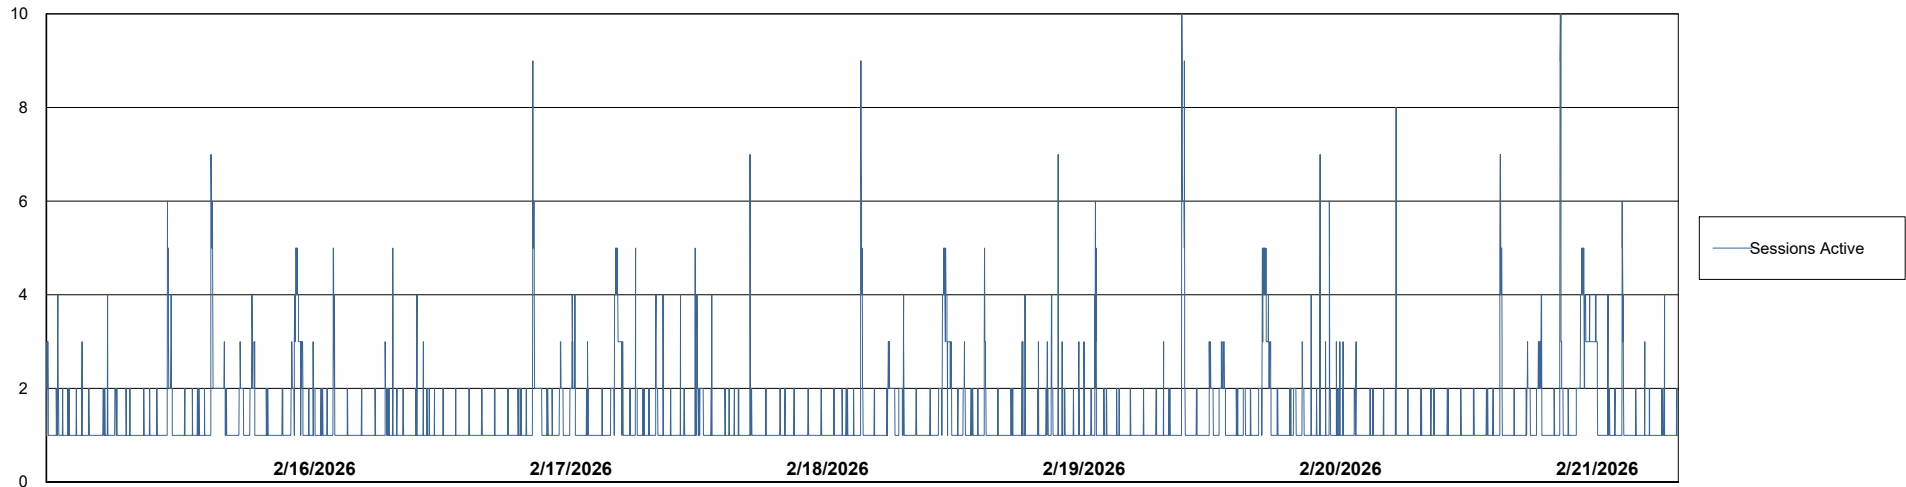

Database Performance ELI_PRD_FRASEQXPRDDB04-BI_ABS1