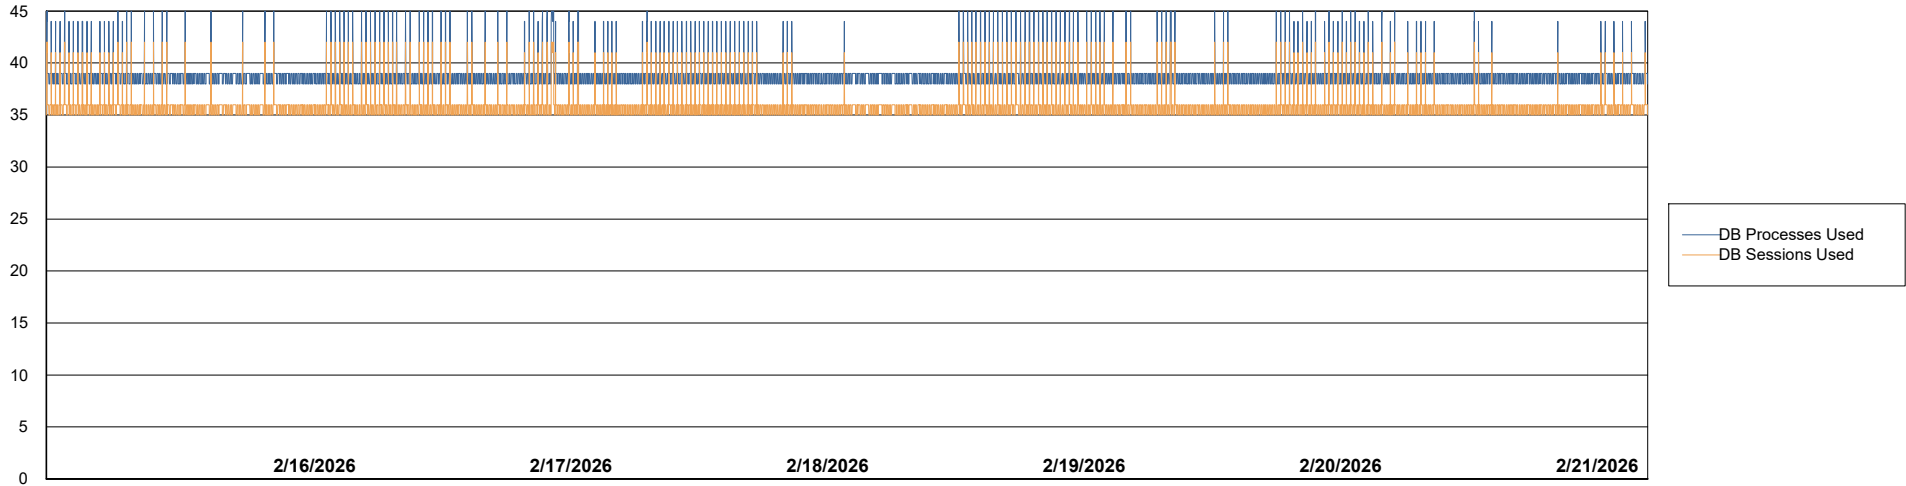

Database Performance ELI_PRD_FRASINTQUADB01_HSBABS1

DB Processes Max 1,000