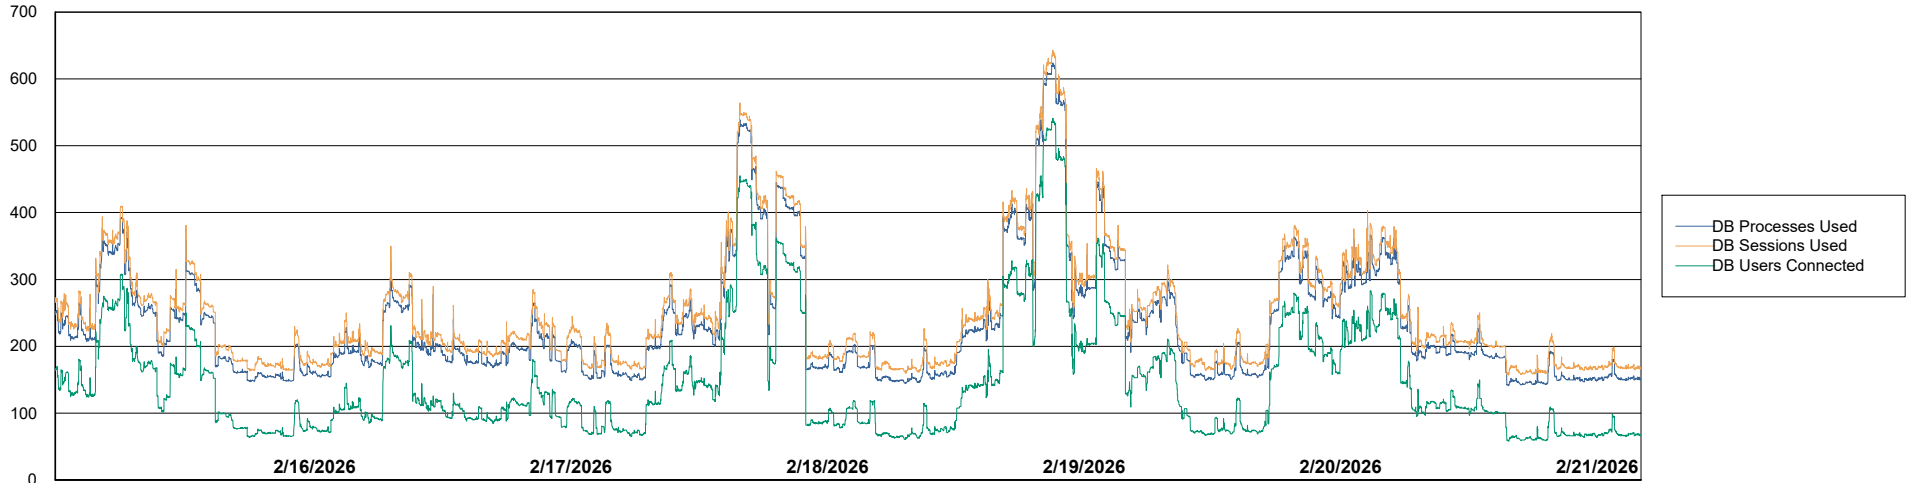

Weekly SLA Customer Report

Customer ELI_Production
Database ID 62

Database Performance ELI_PRD_FRASEQXPRDDB04-BI_ABS1

Weekly SLA Customer Report

Customer ELI_Production
Database ID 62

Database Performance ELI_PRD_FRASINTPRDDB01_ABS1