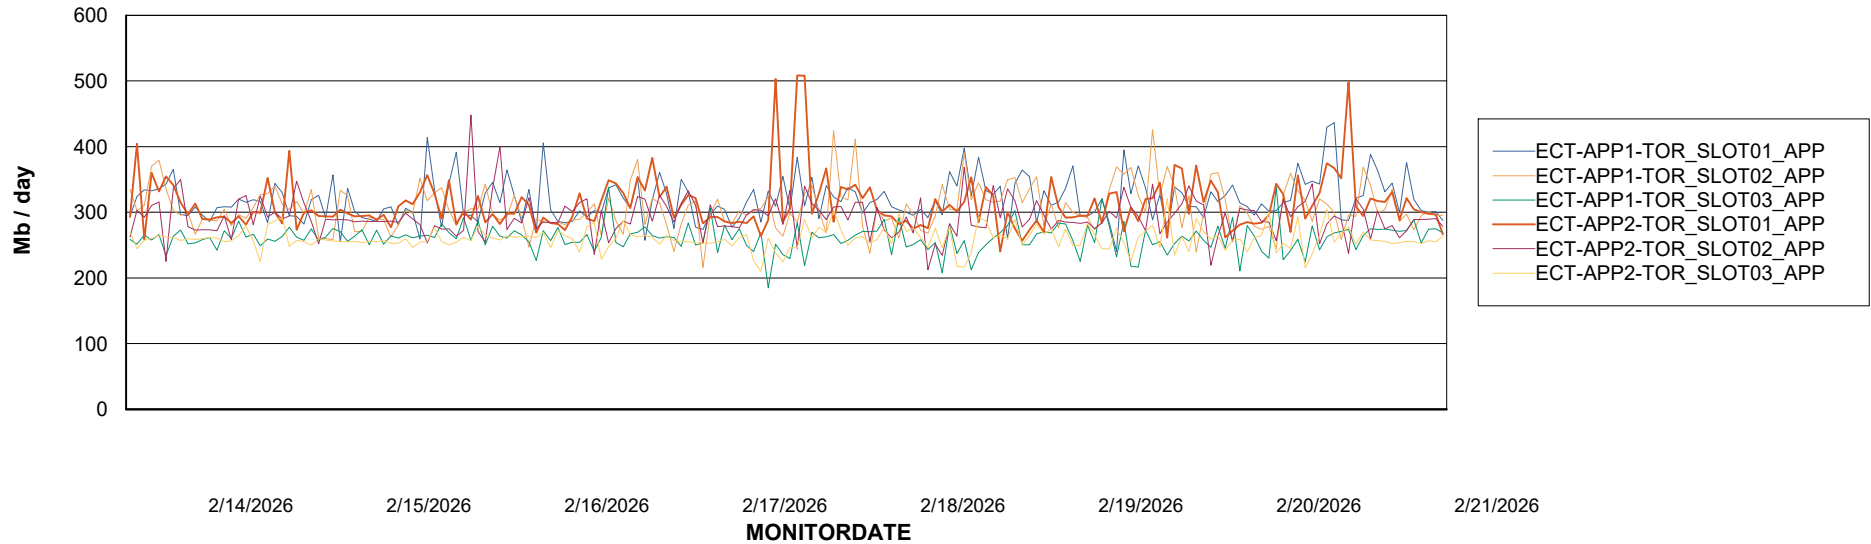

ABSSolute Application Server Services

Avg memory used per ABS Server Service