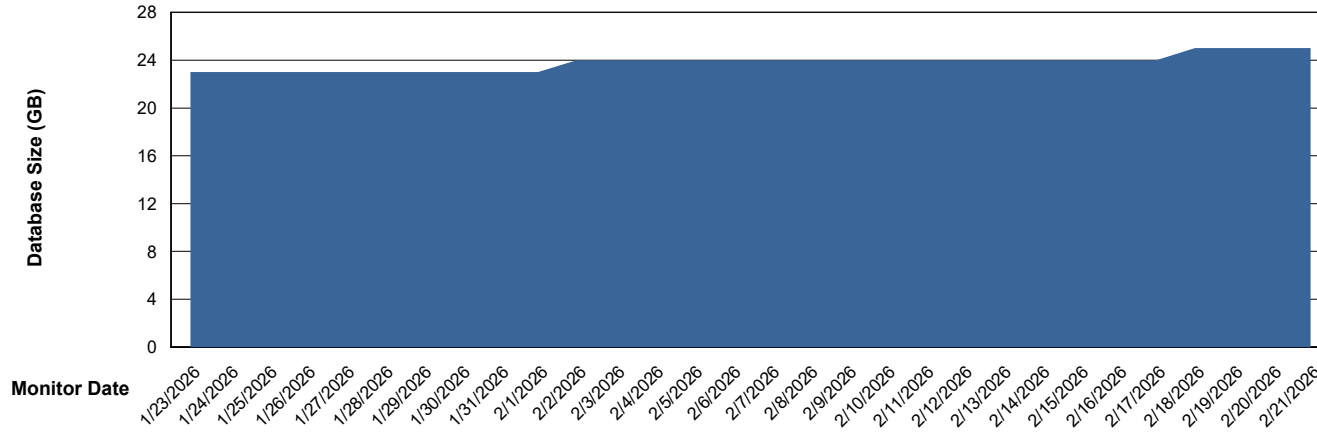

DATABASE SIZE ECT-BI-TOR_ABS1

Database growth over last month