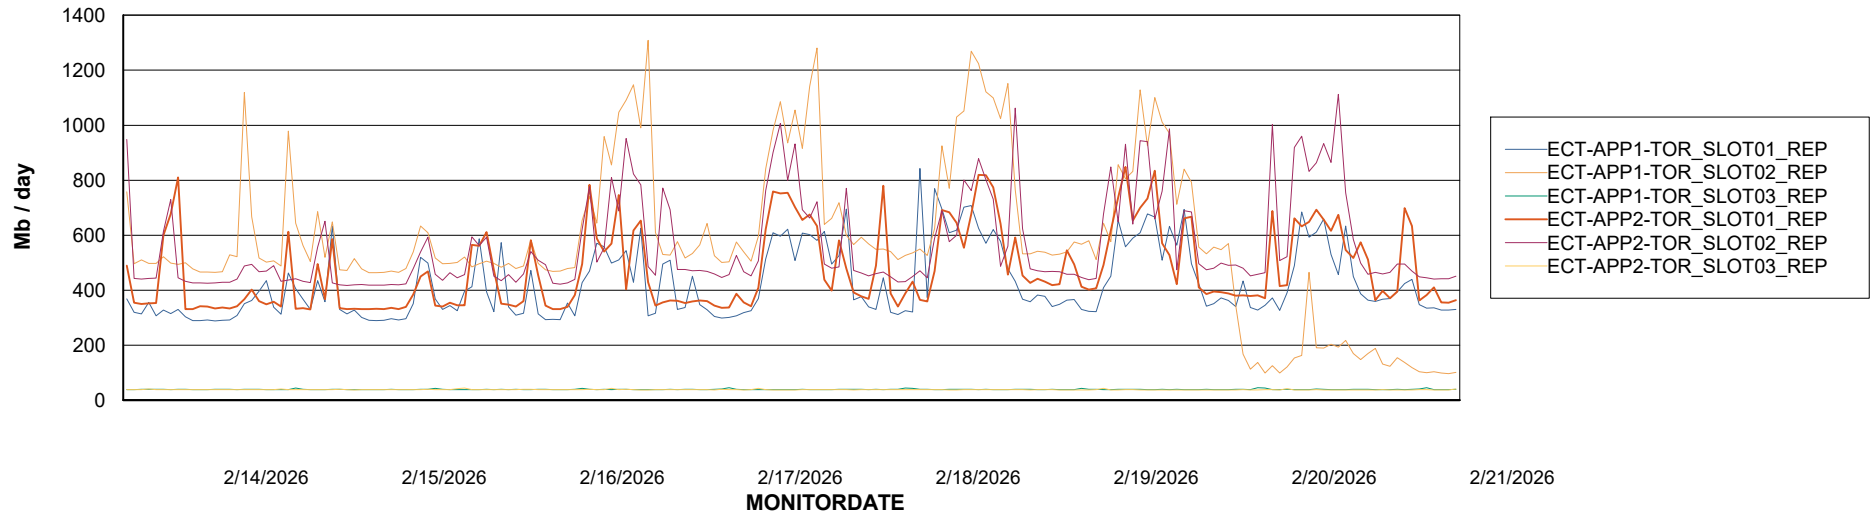

ABSSolute Application ReportServer Services

Avg memory used per ReportServer Service