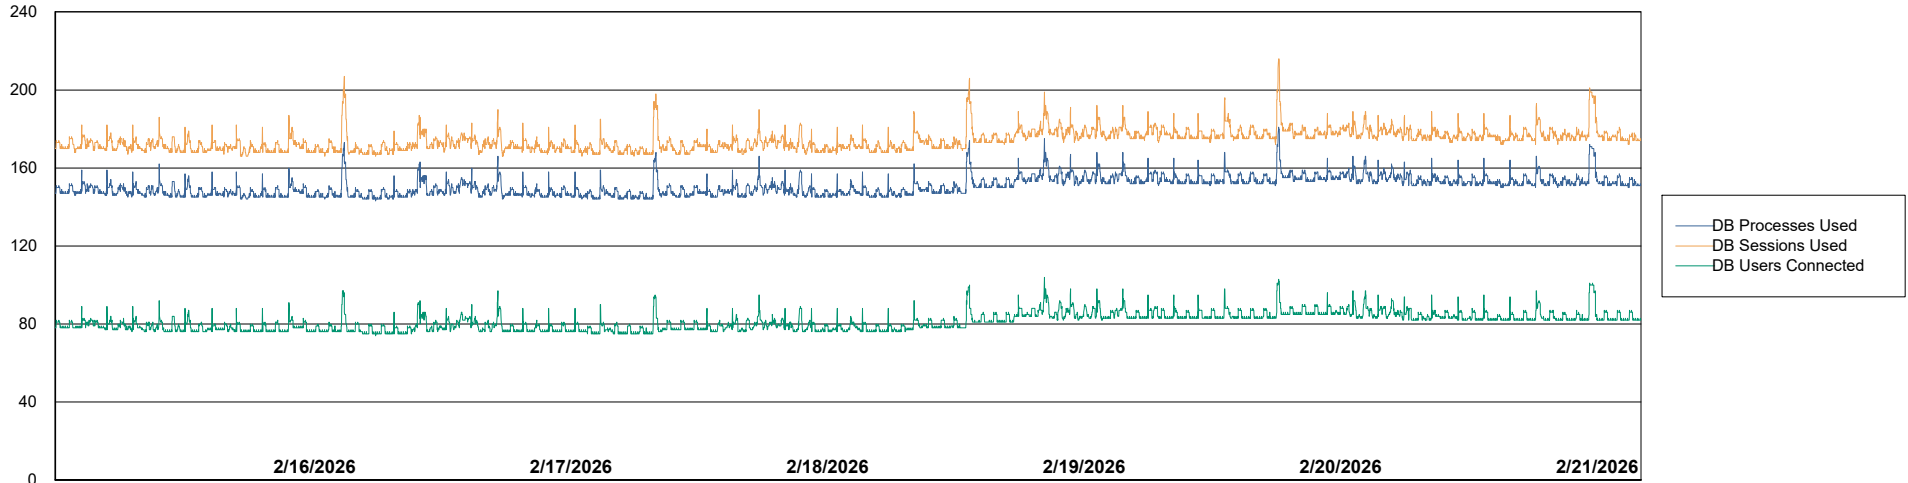

Database Performance ECT-DBS1-TOR_PROD_ABS1