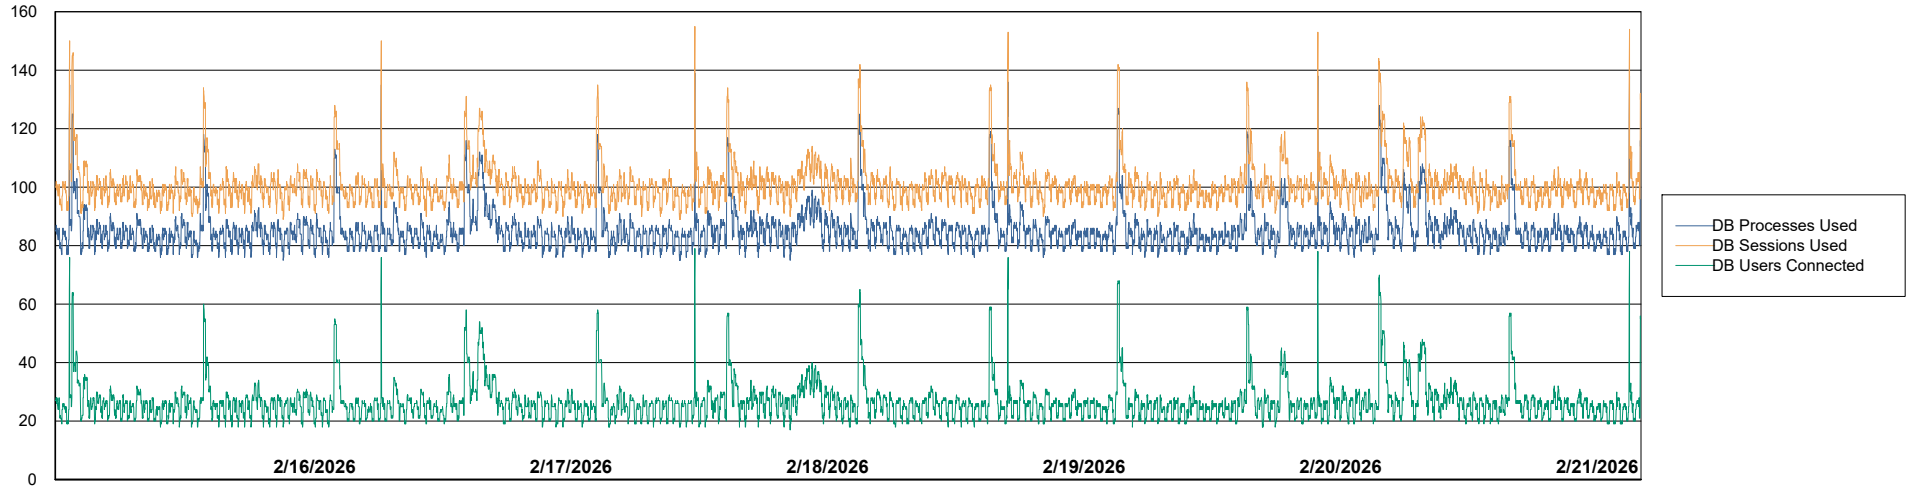

Database Performance ECT-BI-TOR_ABS1