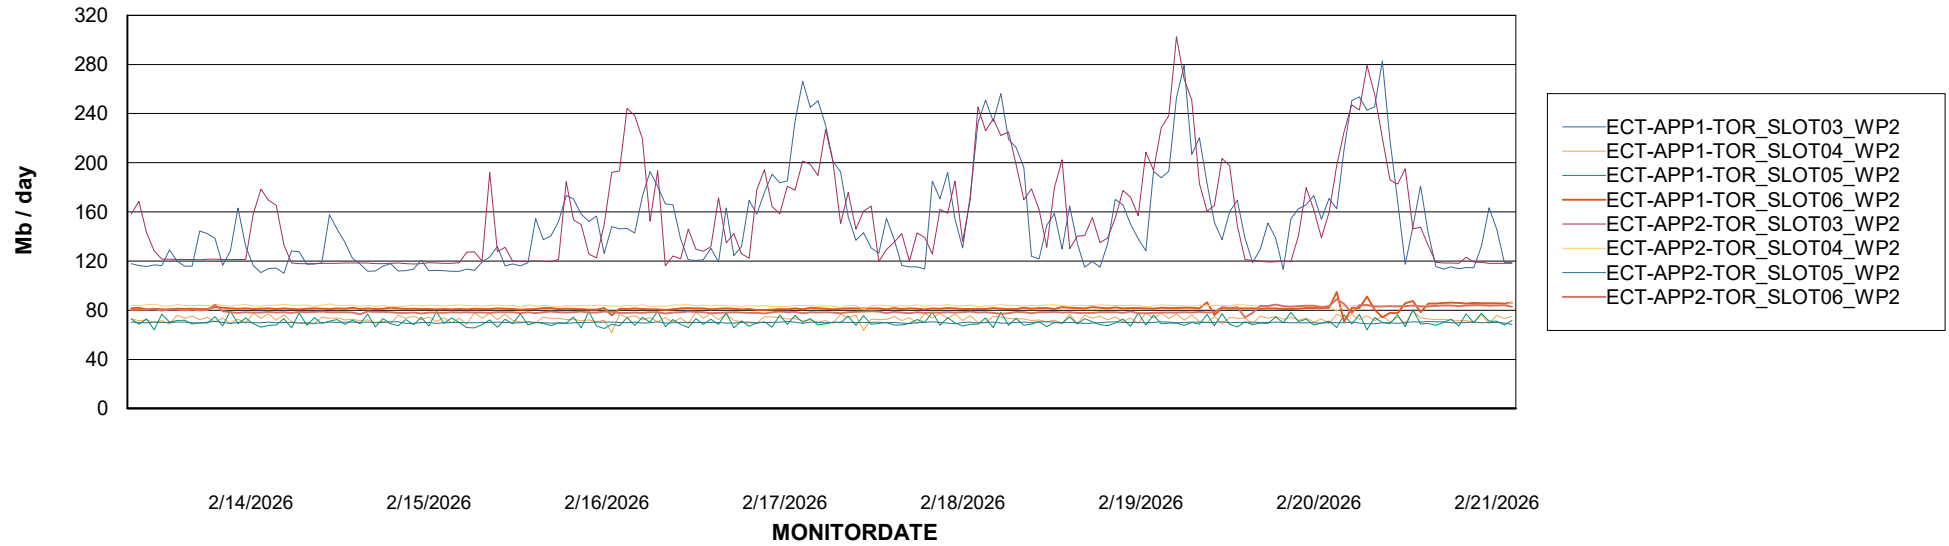

ABSSolute Web Component Services

Avg memory used per ABS Web component