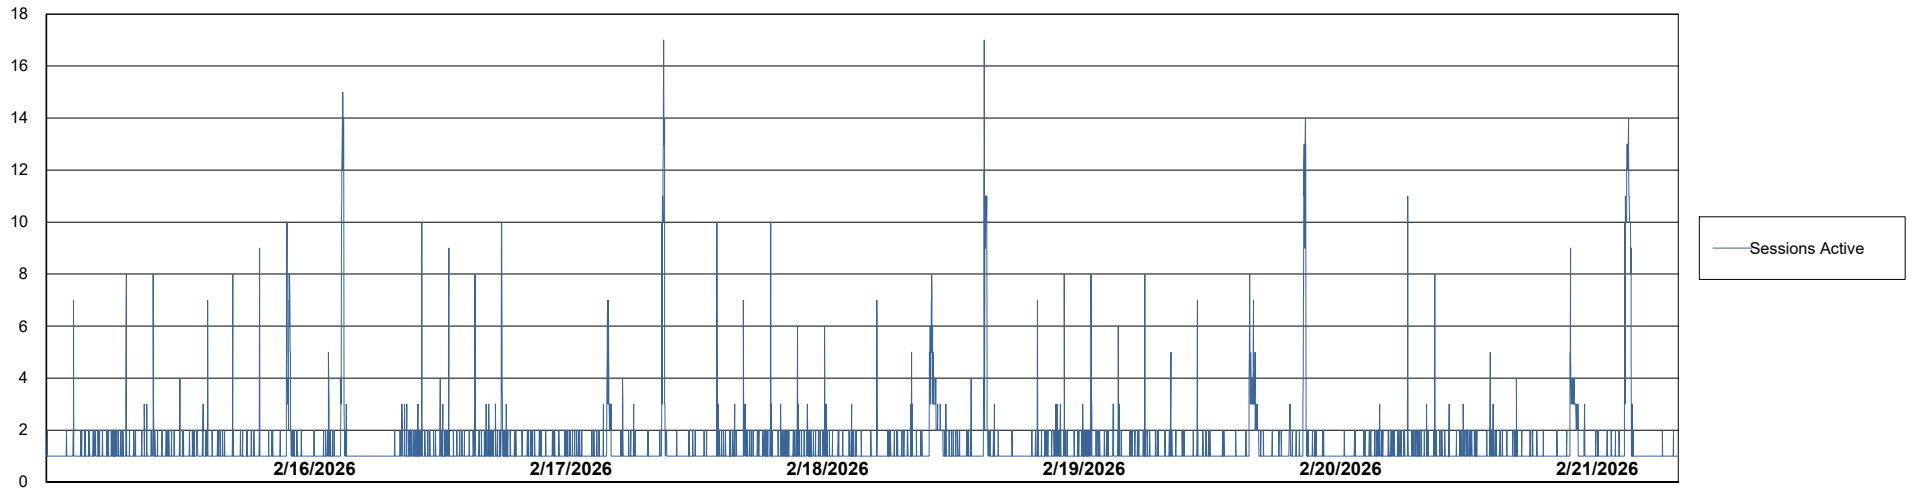

Database Performance ECT-DBS1-TOR_PROD_ABS1