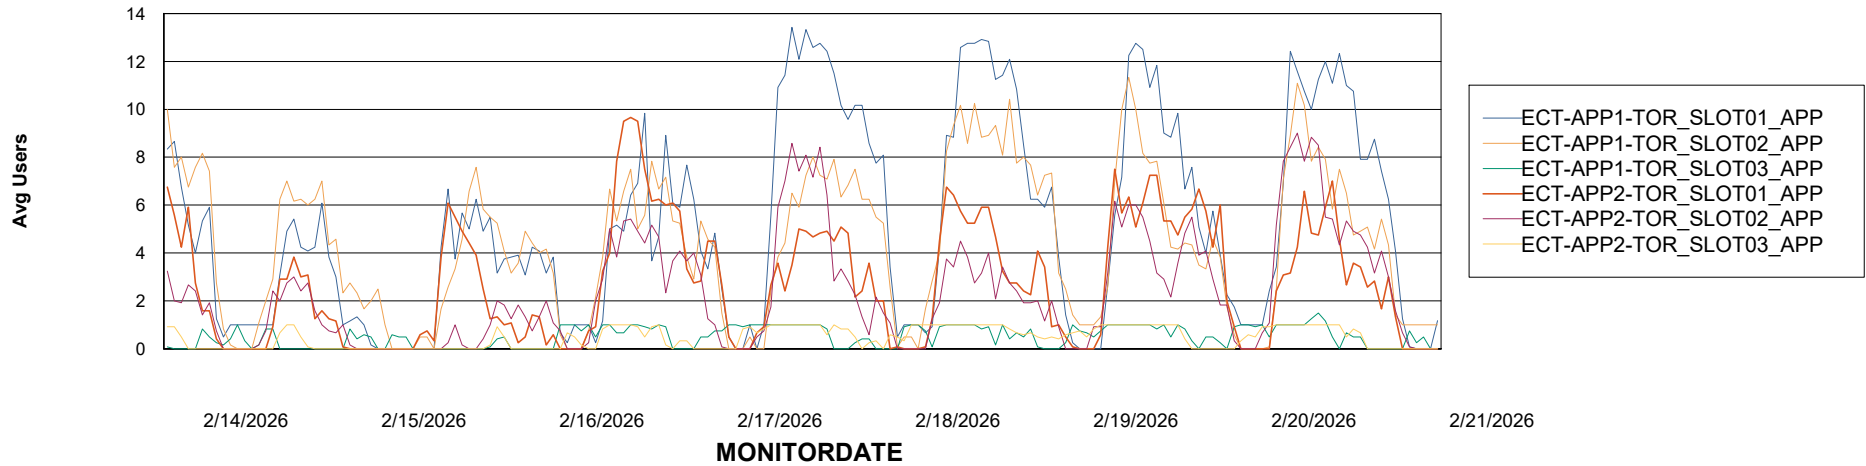

Avg users per day per ABS server