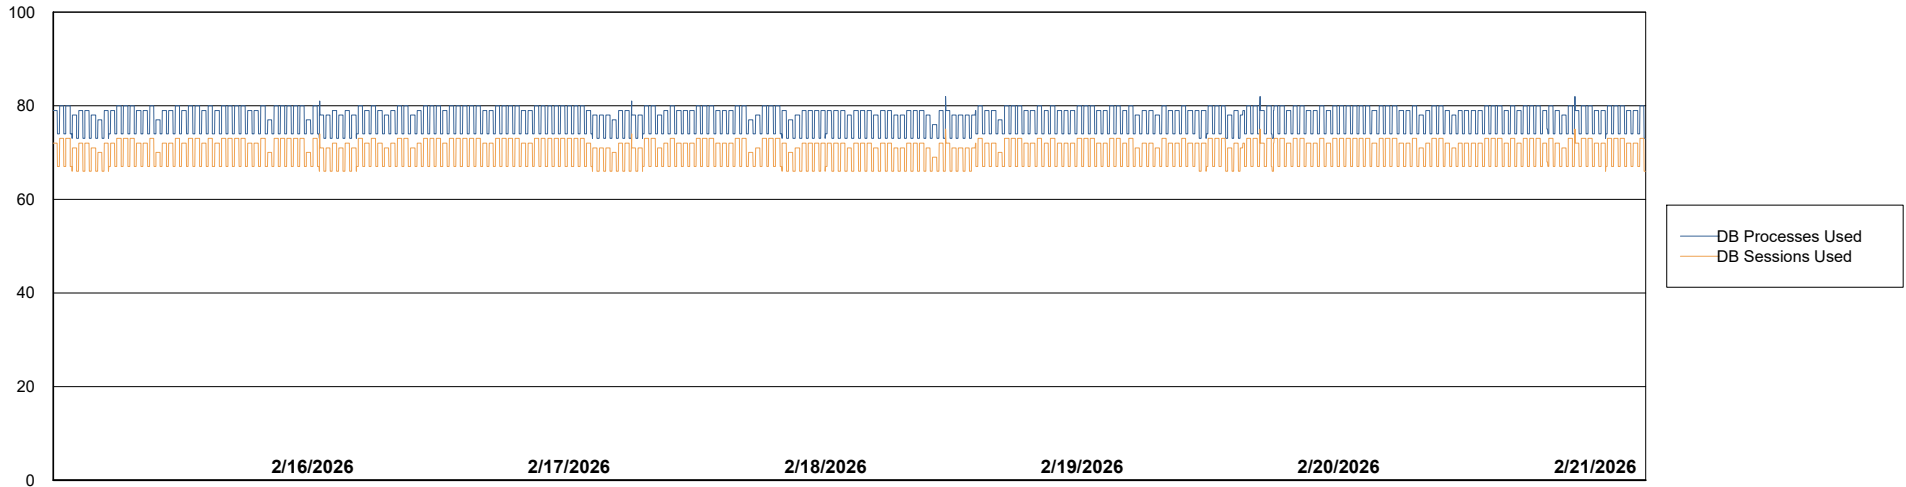

Database Performance ECT-DBS2-TOR_PROD_HSBABS1

DB Processes Max 4
DB Processes Max 1,000
DB Processes Max 0