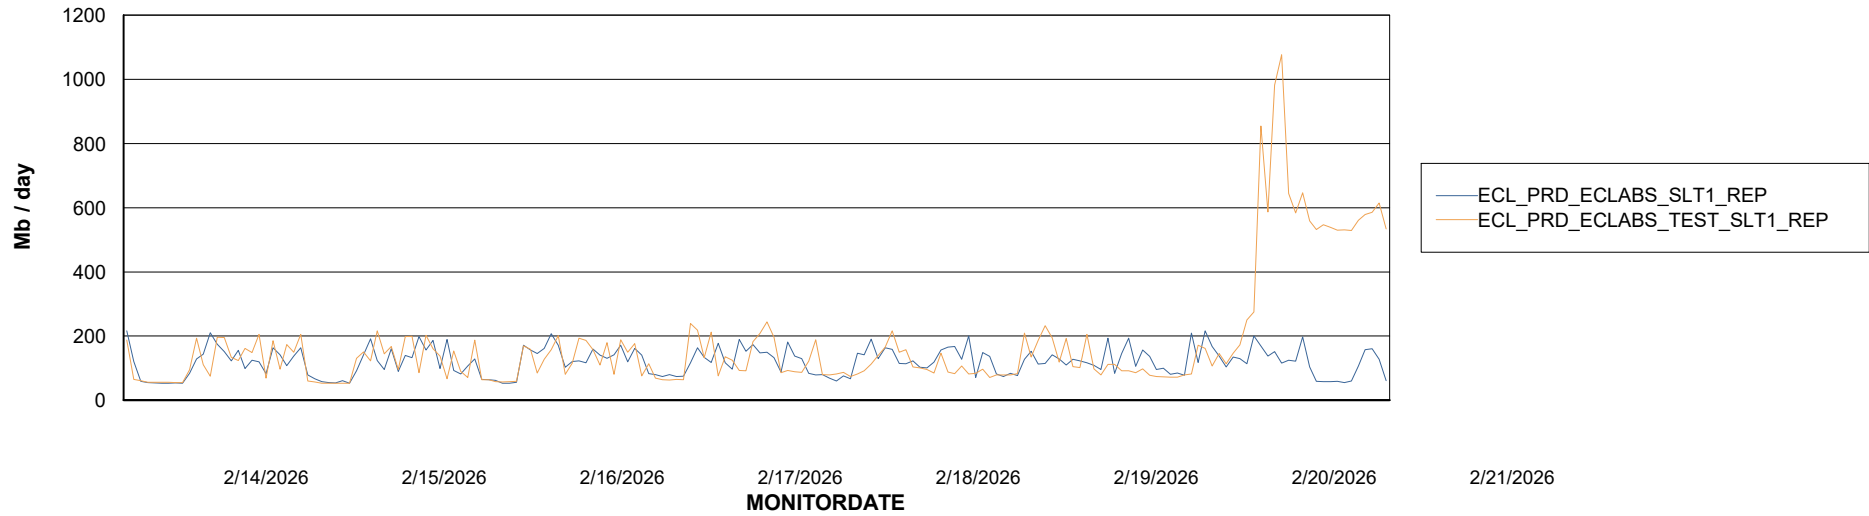

Avg memory used per ABS Server Service

Avg users per day per ABS server

Weekly SLA Customer Report

Customer ECL_Production
Database ID 156

ABSSolute Application ReportServer Services

Avg memory used per ReportServer Service