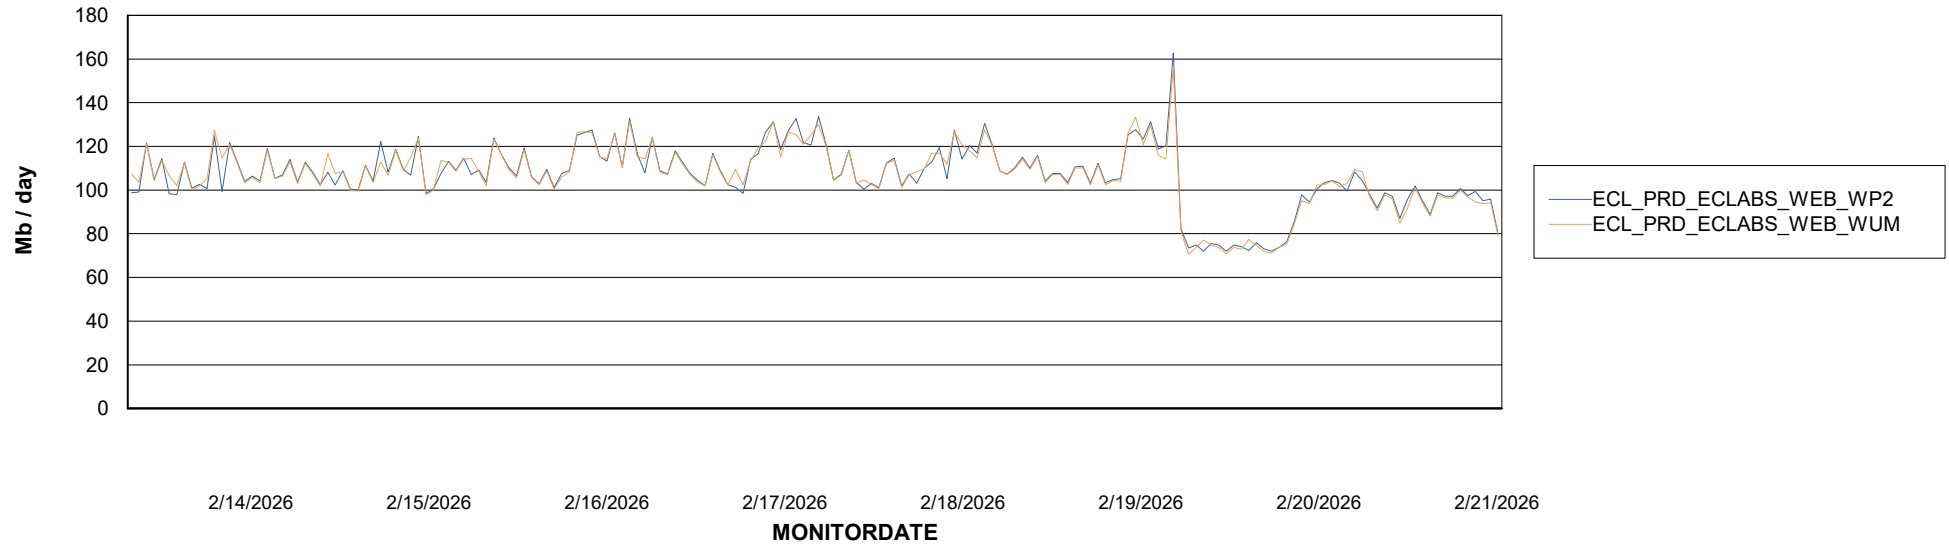

ABSSolute Web Component Services

Avg memory used per ABS Web component