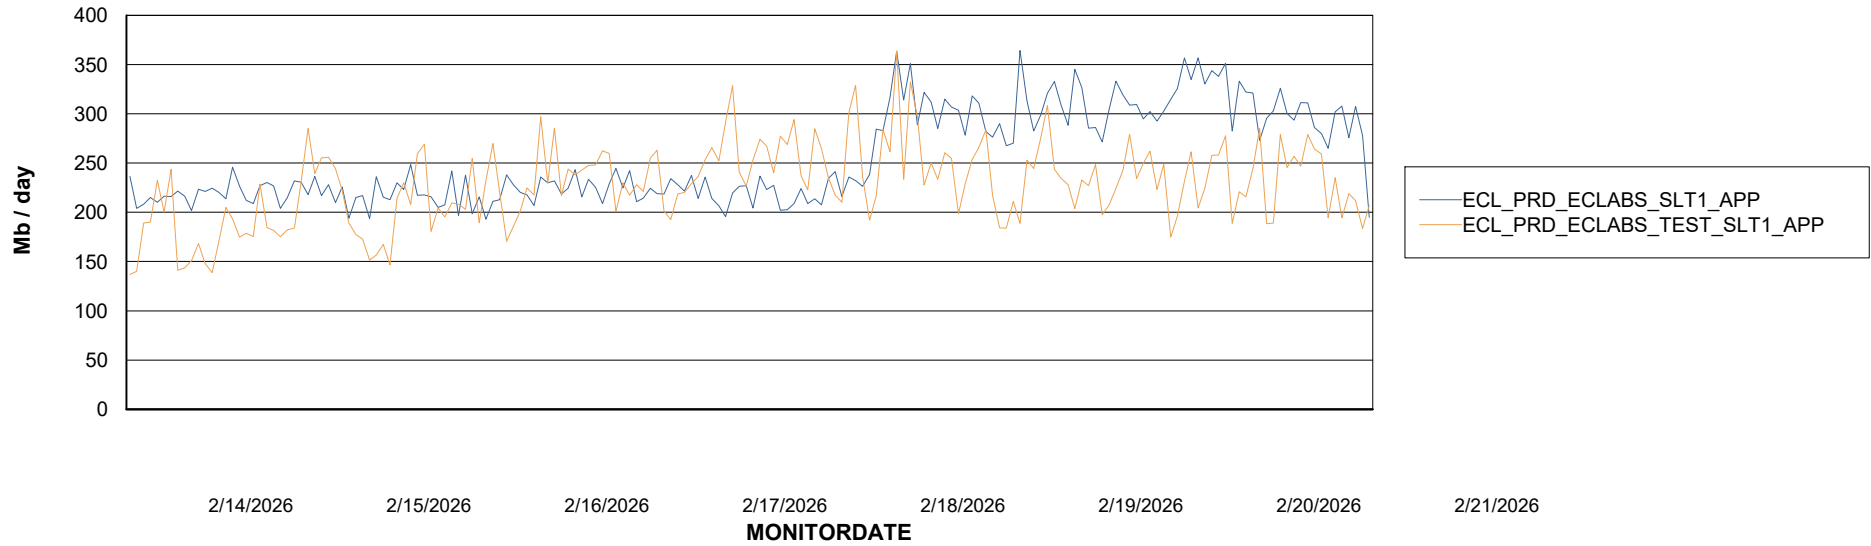

ABSSolute Application Server Services

Avg memory used per ABS Server Service