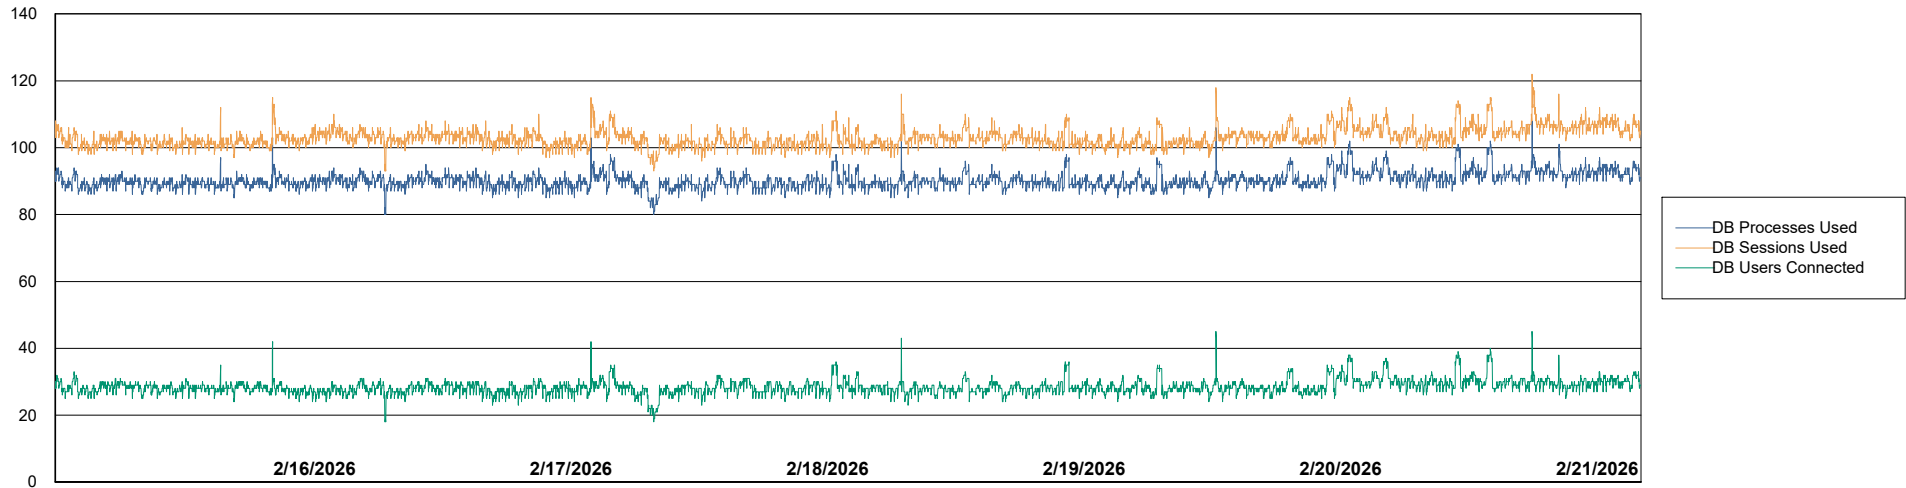

Weekly SLA Customer Report

Customer ECL_Production
Database ID 156

Database Performance ECL_PRD_ECLABS_ABS1

Weekly SLA Customer Report

Customer ECL_Production
Database ID 156

Database Performance ECL_PRD_ECL-ABS-BI_ABS1