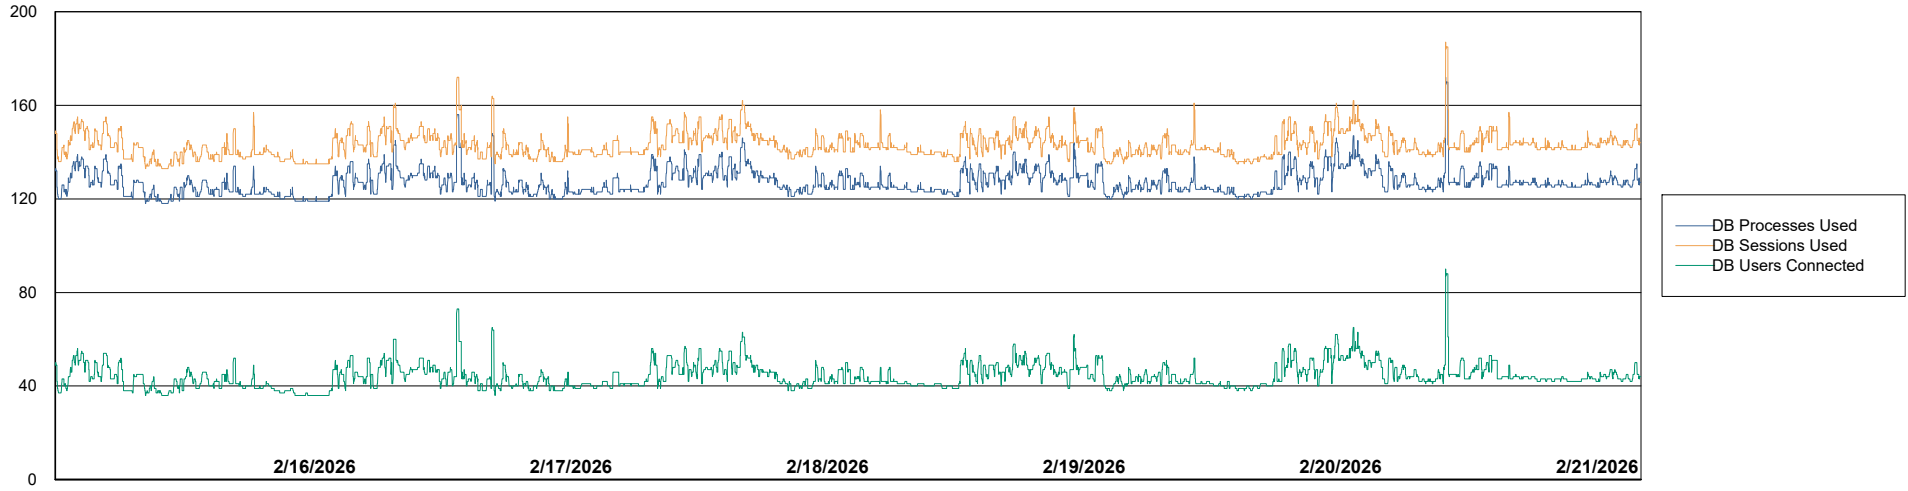

Weekly SLA Customer Report

Customer ECL_Production
Database ID 156

Database Performance ECL_PRD_ECLABS_ABS1

Weekly SLA Customer Report

Customer ECL_Production
Database ID 156

Database Performance ECL_PRD_ECL-ABS-BI_ABS1