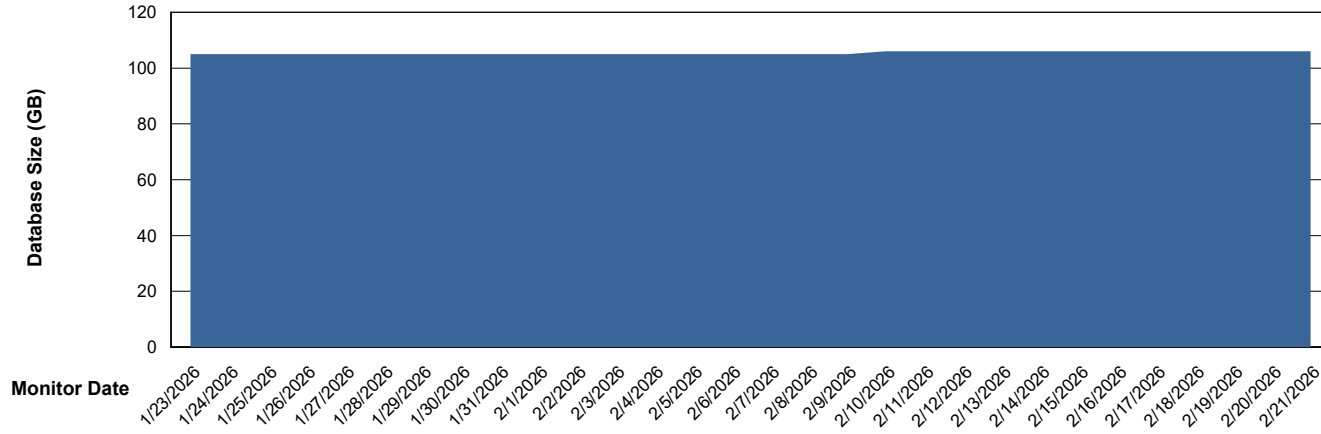

Weekly SLA Customer Report

Customer ECL_Production
Database ID 156

Database Performance ECL_PRD_ECLABS-TEST_HSBABS1

DB Processes Max 1,000

Weekly SLA Customer Report

Customer ECL_Production
Database ID 156

DATABASE SIZE ECL_PRD_ECLABS_ABS1

Database growth over last month

DATABASE SIZE ECL_PRD_ECL-ABS-BI_ABS1

Database growth over last month

Weekly SLA Customer Report

Customer ECL_Production
Database ID 156

Database Tablespace ECL_PRD_ECLABS_ABS1