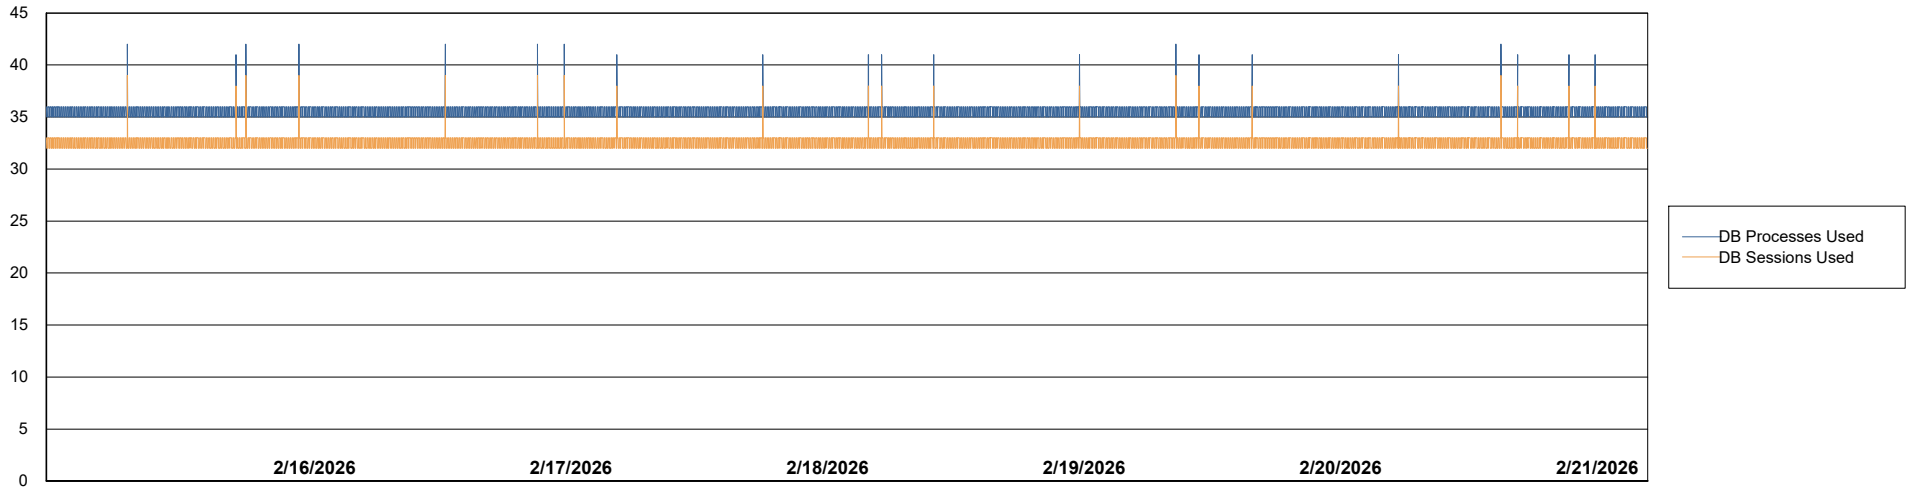

Database Performance ECL_PRD_ECLABS-TEST_HSBABS1

DB Processes Max 1,000