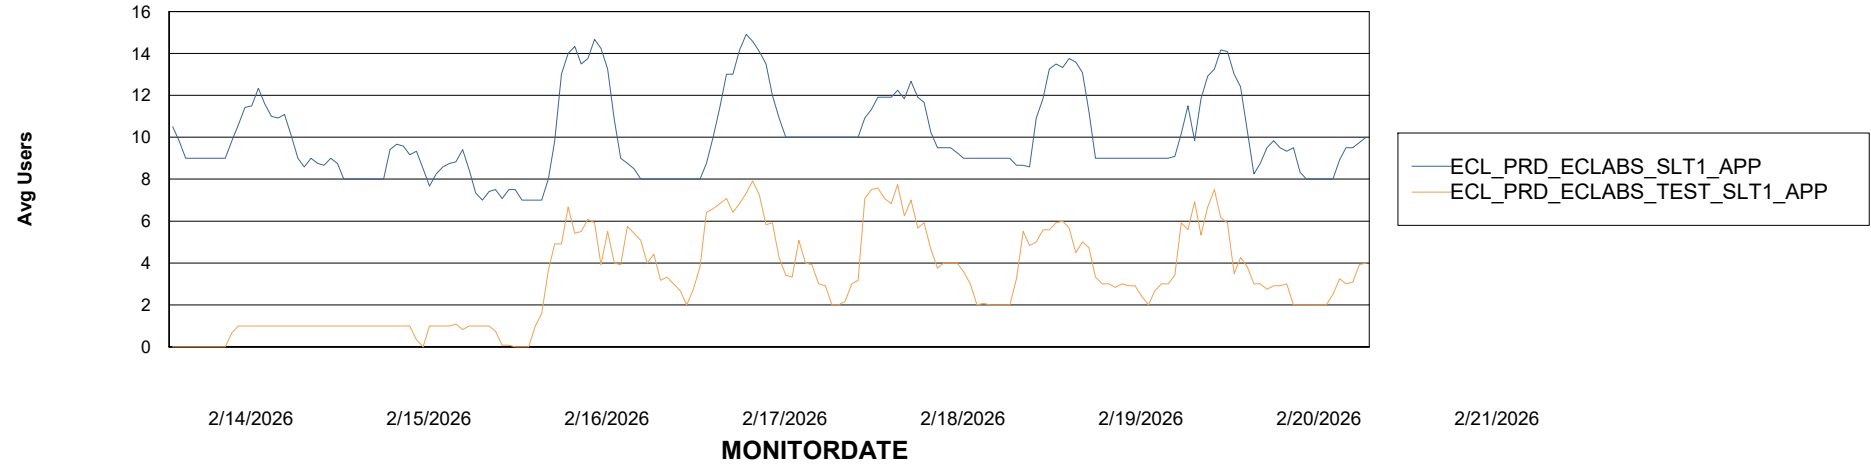

Avg users per day per ABS server