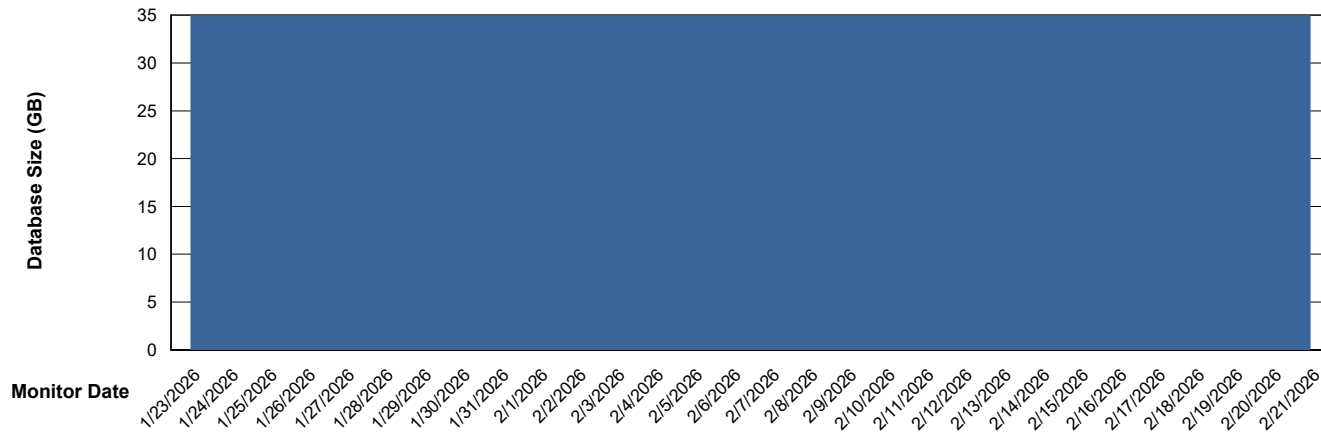

Weekly SLA Customer Report

Customer ECL_Production
Database ID 156

Database Performance ECL_PRD_ECLABS-TEST_HSBABS1

DB Processes Max 1,000

Weekly SLA Customer Report

Customer ECL_Production
Database ID 156

DATABASE SIZE ECL_PRD_ECLABS_ABS1

Database growth over last month

DATABASE SIZE ECL_PRD_ECL-ABS-BI_ABS1

Database growth over last month

Weekly SLA Customer Report

Customer ECL_Production
Database ID 156

Database Tablespace ECL_PRD_ECLABS_ABS1