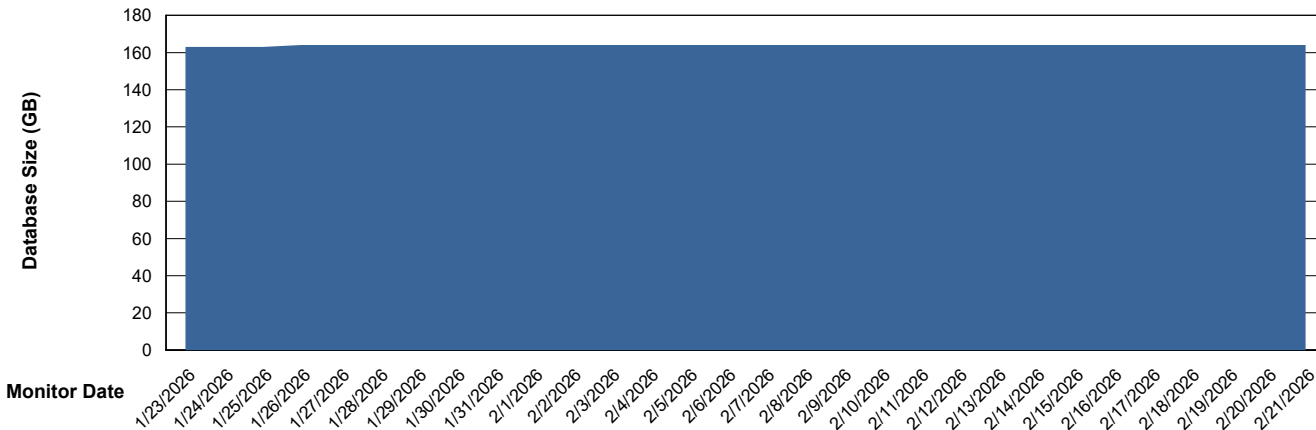

Database growth over last month

Database Tablespace DFD_PRD_DK-DC-SR-ABSDB_ABS1

Date	Tablespace Name	MaxFilesize (Gb)	Usedsize (Gb)	Percentage free
2/21/2026	ABSDATA	160	47	71
	INDX	256	105	59
2/20/2026	ABSDATA	160	47	71
	INDX	256	105	59
2/19/2026	ABSDATA	160	47	71
	INDX	256	105	59
2/18/2026	ABSDATA	160	47	71
	INDX	256	105	59
2/17/2026	ABSDATA	160	47	71
	INDX	256	105	59
2/16/2026	ABSDATA	160	47	71
	INDX	256	105	59
2/15/2026	ABSDATA	160	47	71
	INDX	256	105	59