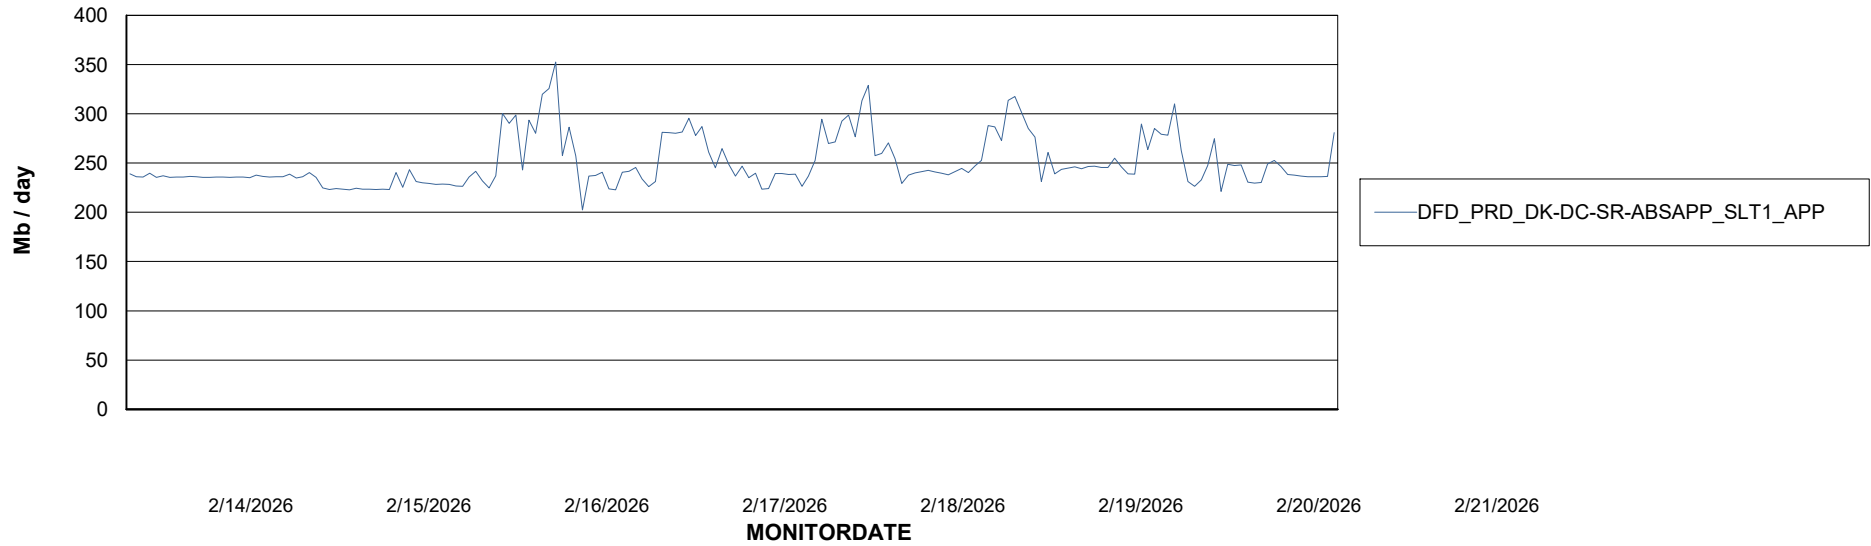

ABSSolute Application Server Services

Avg memory used per ABS Server Service