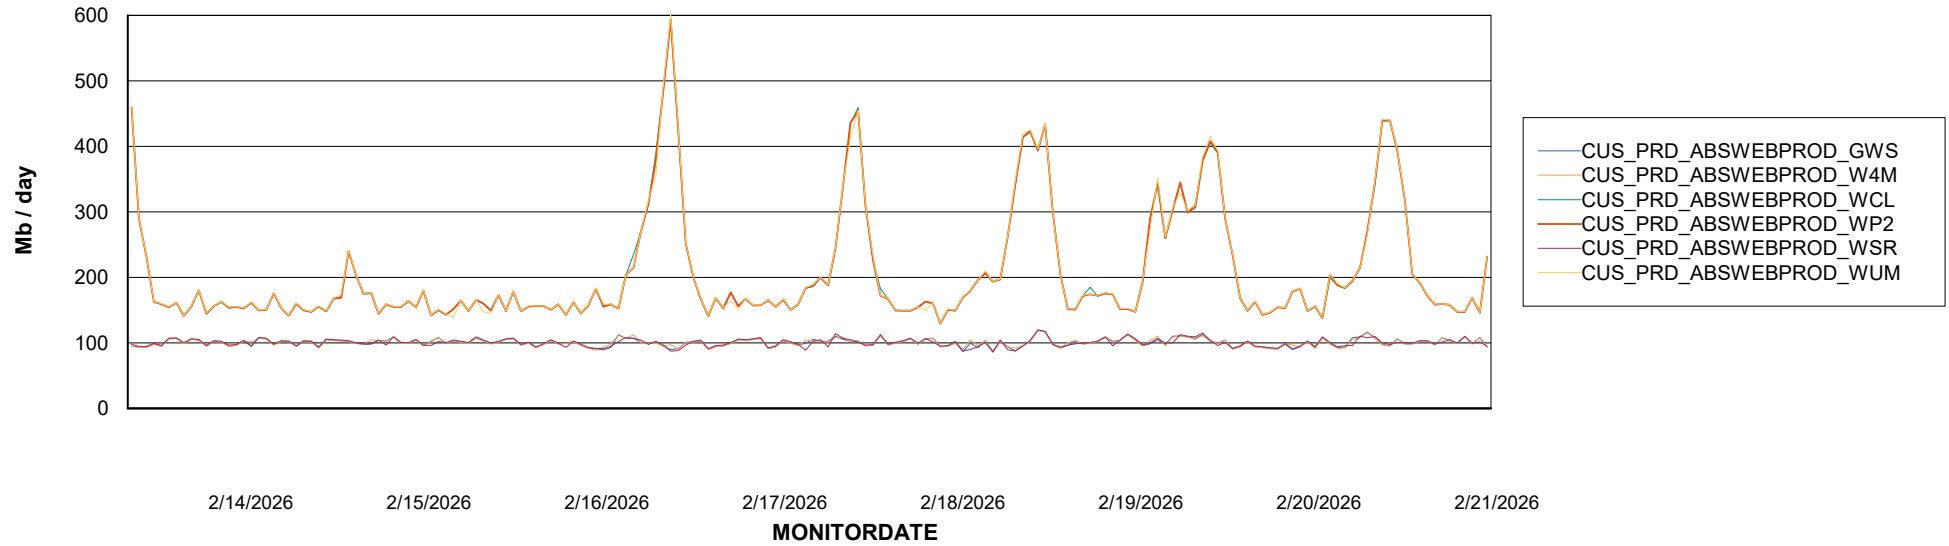

Avg memory used per ReportServer Service

Weekly SLA Customer Report

Customer CUS_Production (24/7)
Database ID 131

ABSSolute Web Component Services

Avg memory used per ABS Web component

Weekly SLA Customer Report