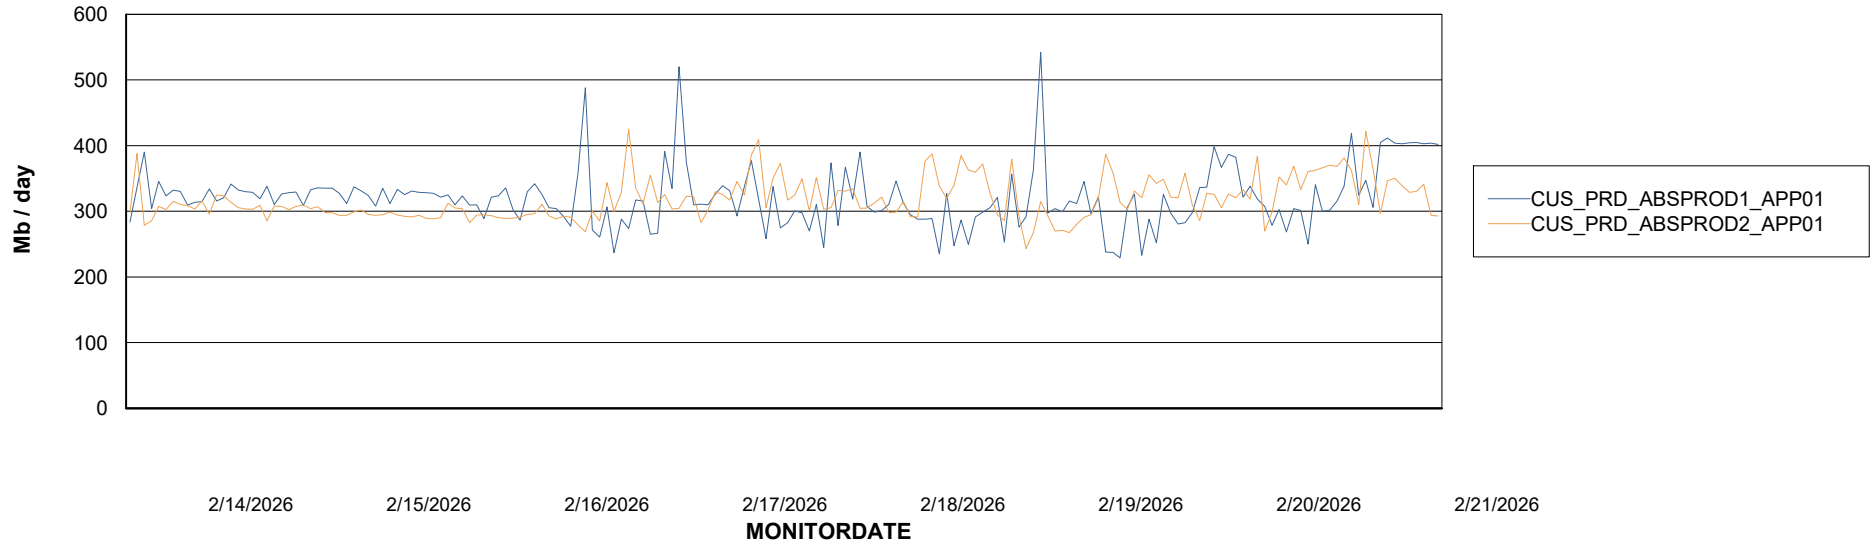

ABSSolute Application Server Services

Avg memory used per ABS Server Service