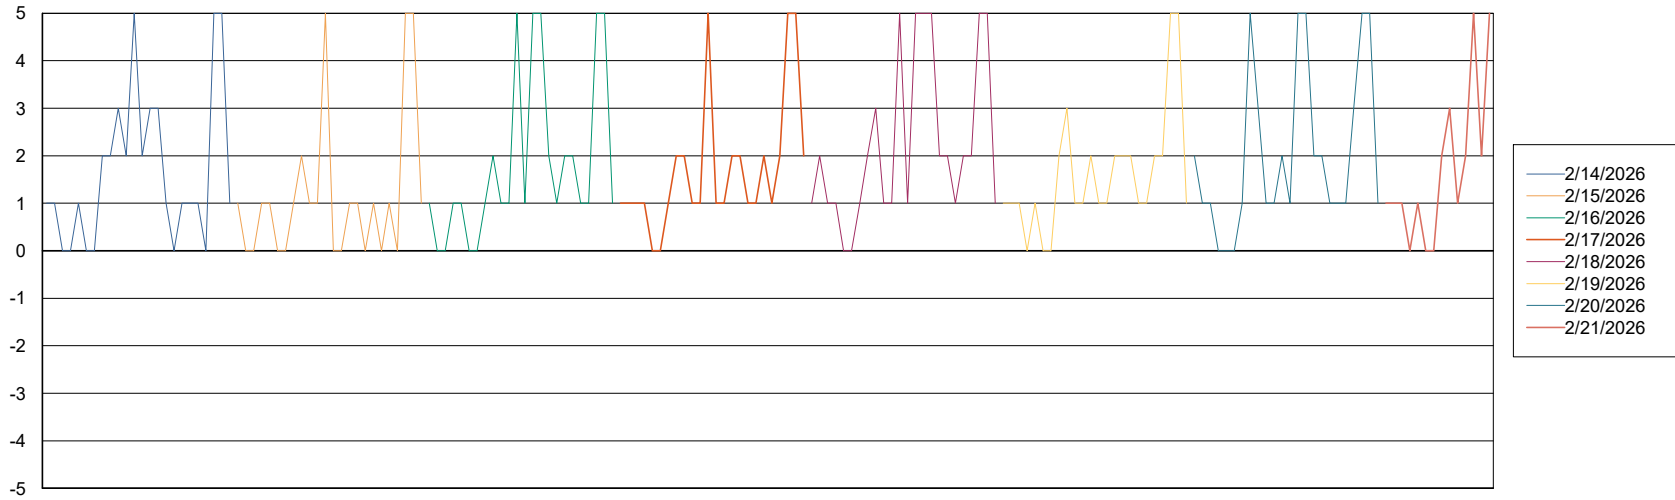

Standby Database Health CUS_Production (24/7)

Recovery lag for last 7 days