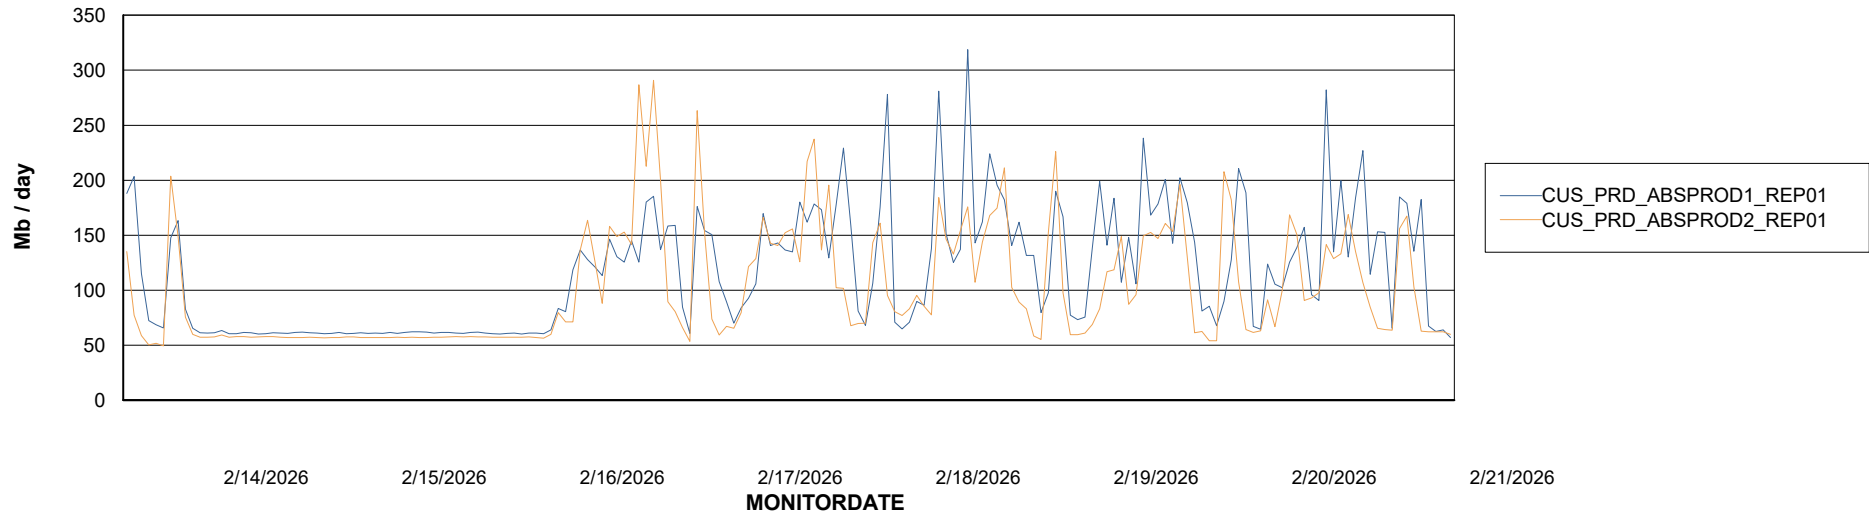

ABSSolute Application ReportServer Services

Avg memory used per ReportServer Service