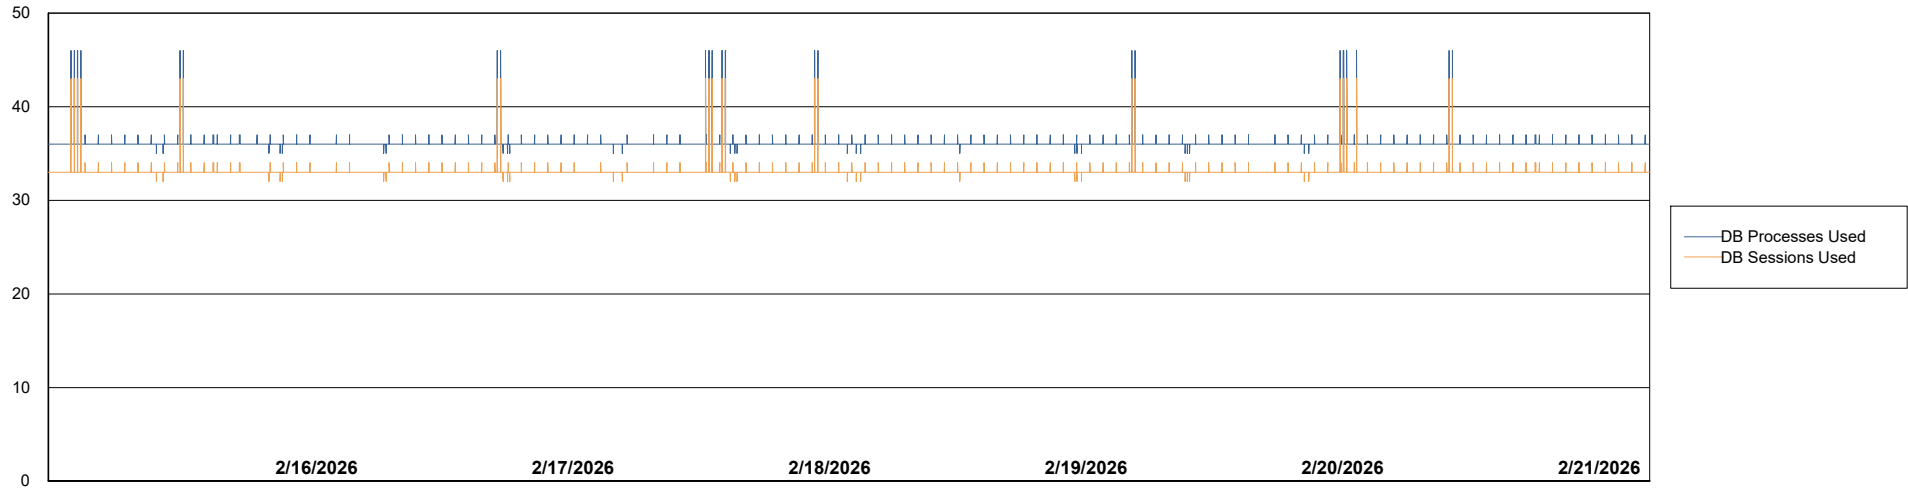

Database Performance CUS_PRD_ABSDB2_HSBABS1

DB Processes Max 1,000