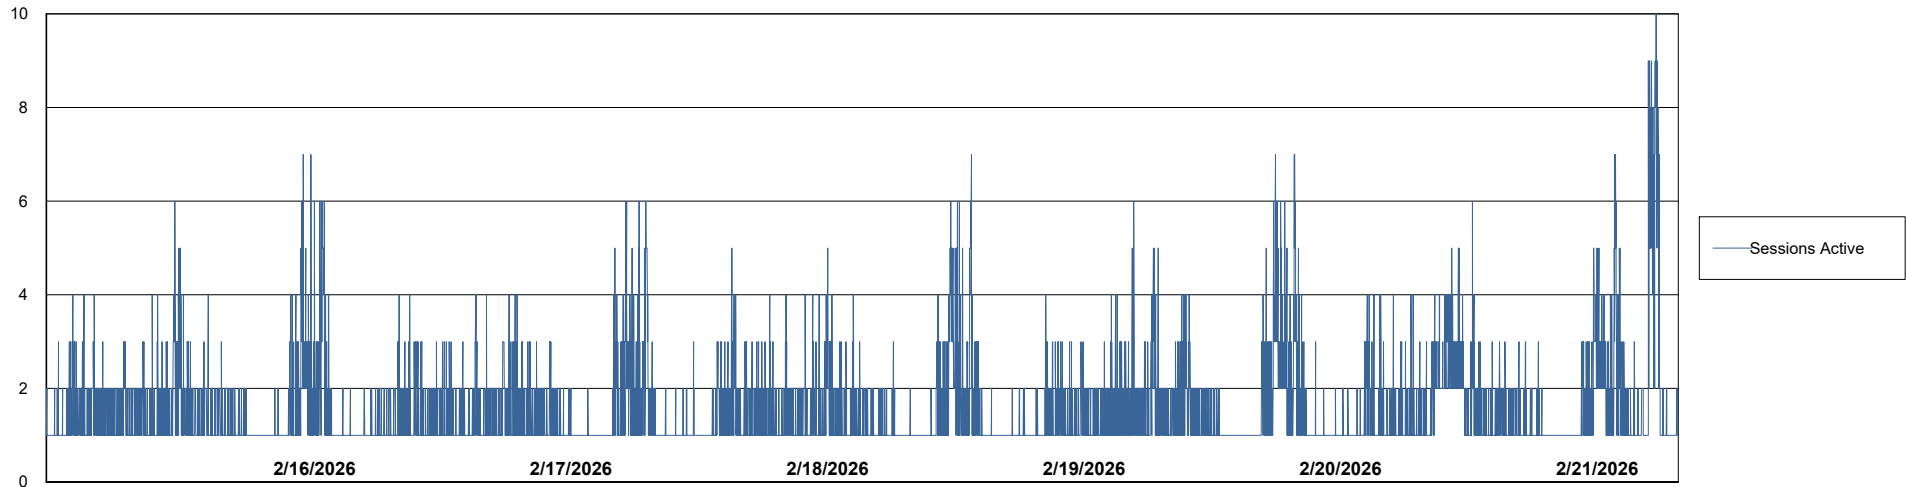

Database Performance CUS_PRD_ABSDB1_ABS1