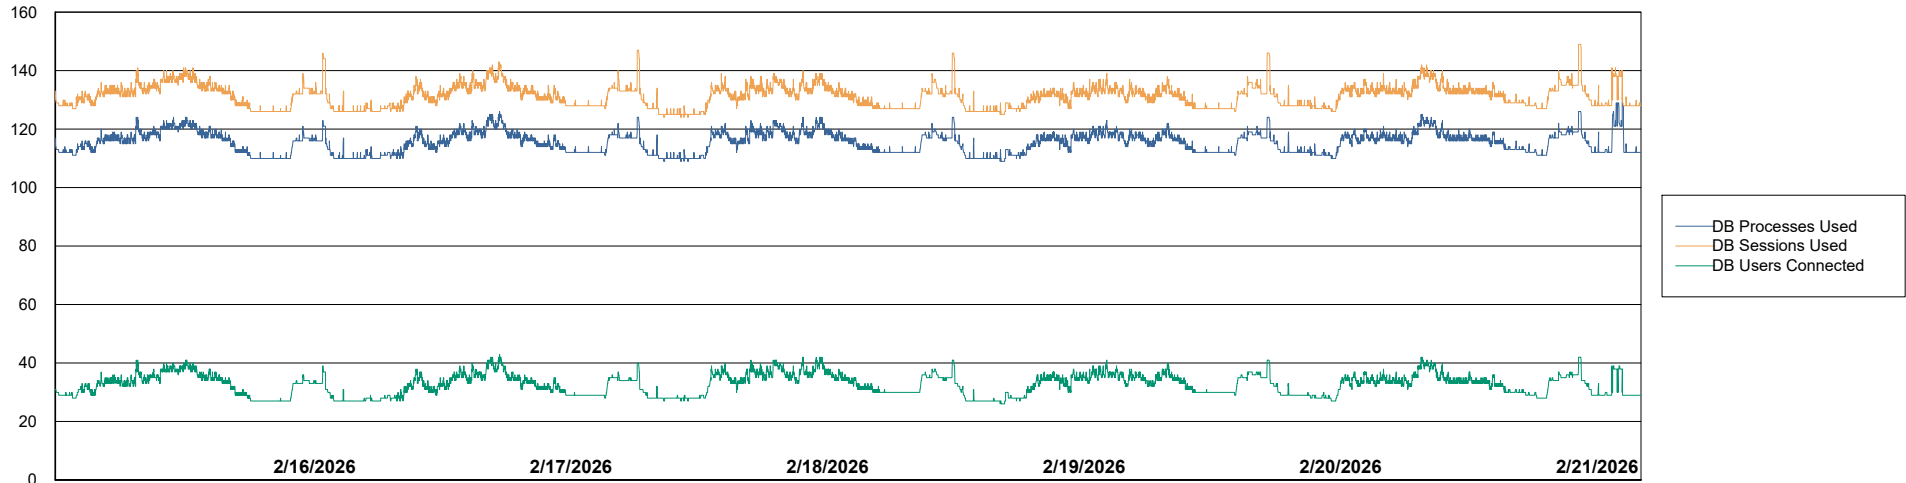

Weekly SLA Customer Report

Customer CUS_Production (24/7)
Database ID 131

Harddisk Usage CUS_PRD_ABSWEBPROD

	Free disk space on C: (%)	Total disk space on C: (Gb)	Used disk space on C: (Gb)
2/21/2026	88	199	25
2/20/2026	88	199	25
2/19/2026	88	199	25
2/18/2026	88	199	25
2/17/2026	88	199	25
2/16/2026	88	199	25
2/15/2026	88	199	25

Weekly SLA Customer Report

Customer CUS_Production (24/7)
Database ID 131

Database Performance CUS_PRD_ABSDB1_ABS1

Weekly SLA Customer Report

Customer CUS_Production (24/7)
Database ID 131

Database Performance CUS_PRD_ABSDB2_HSBABS1