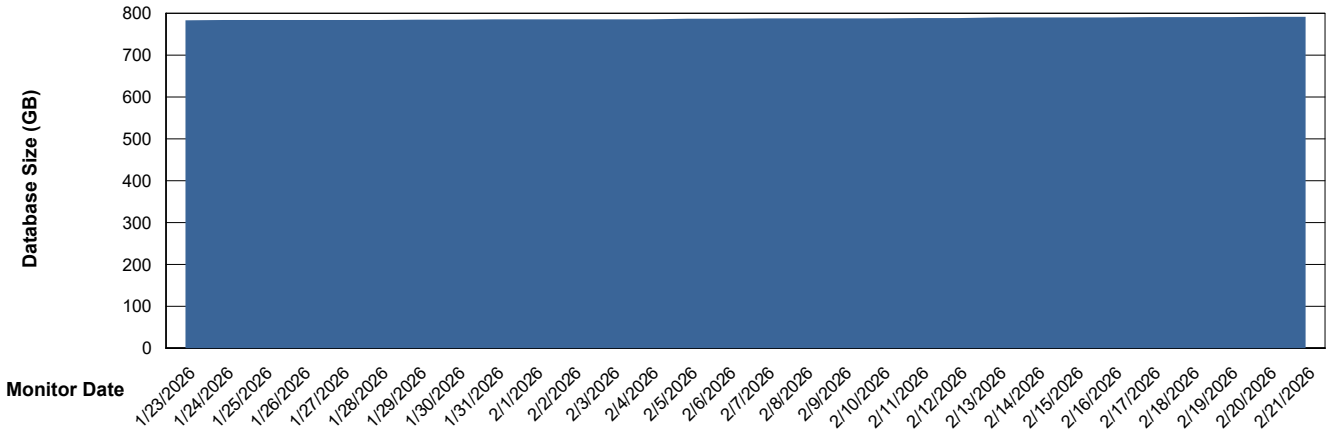

DB Processes Max 1,000

Weekly SLA Customer Report

Customer CUS_Production (24/7)
 Database ID 131

DATABASE SIZE CUS_PRD_ABSDB1_ABS1

Database growth over last month

Database Tablespace CUS_PRD_ABSDB1_ABS1

Date	Tablespace Name	MaxFilesize (Gb)	Usedsize (Gb)	Percentage free
2/21/2026	ABSDATA	384	285	26
	INDX	608	491	19
2/20/2026	ABSDATA	384	285	26
	INDX	608	491	19
2/19/2026	ABSDATA	384	285	26
	INDX	608	490	19
2/18/2026	ABSDATA	384	285	26
	INDX	608	490	19
2/17/2026	ABSDATA	384	285	26
	INDX	608	490	19
2/16/2026	ABSDATA	384	285	26
	INDX	608	490	19
2/15/2026	ABSDATA	384	285	26
	INDX	608	489	20

Weekly SLA Customer Report

Customer CUS_Production (24/7)
Database ID 131

Standby Database Health CUS_Production (24/7)

Recovery lag for last 7 days

Weekly SLA Customer Report

Customer CUS_Production (24/7)
Database ID 131