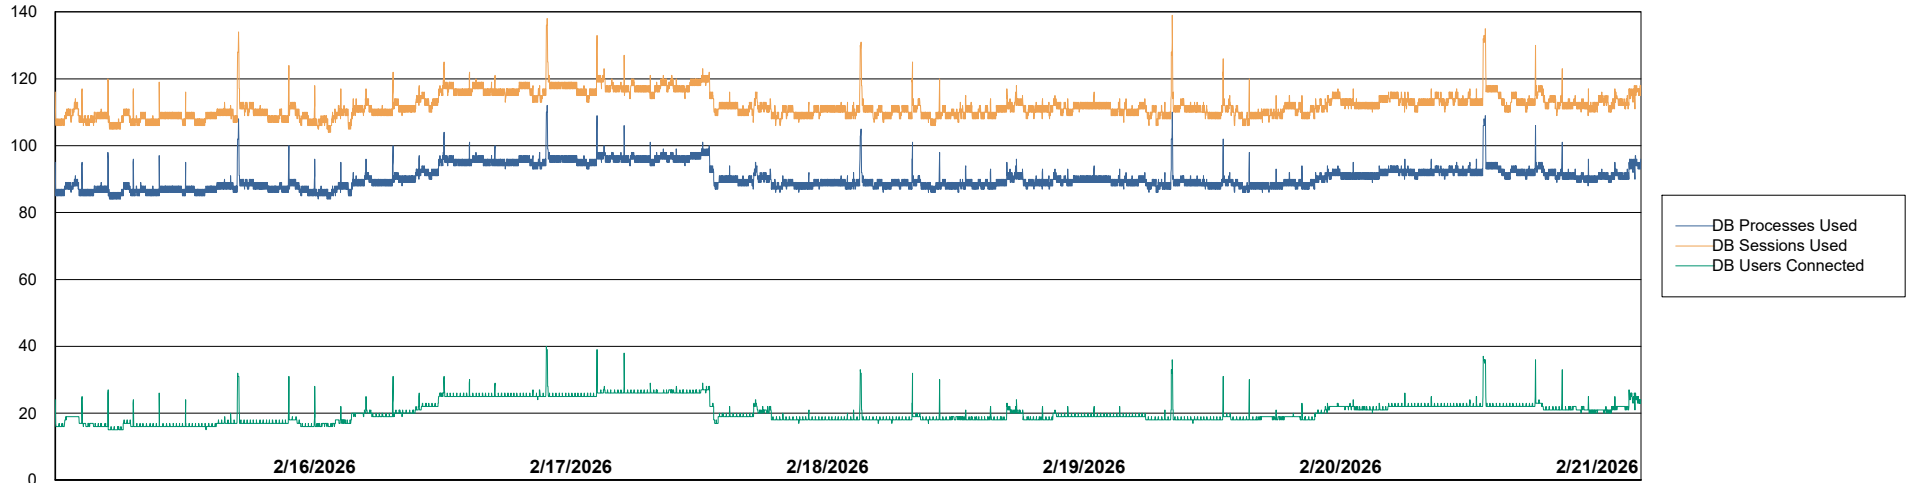

Weekly SLA Customer Report

Customer CTR OCI JED Production
Database ID 207

Database Performance CTR-BI-JED_ABS1

Weekly SLA Customer Report

Customer CTR OCI JED Production
Database ID 207

Database Performance CTR-DBS1-JED_PROD_ABS1