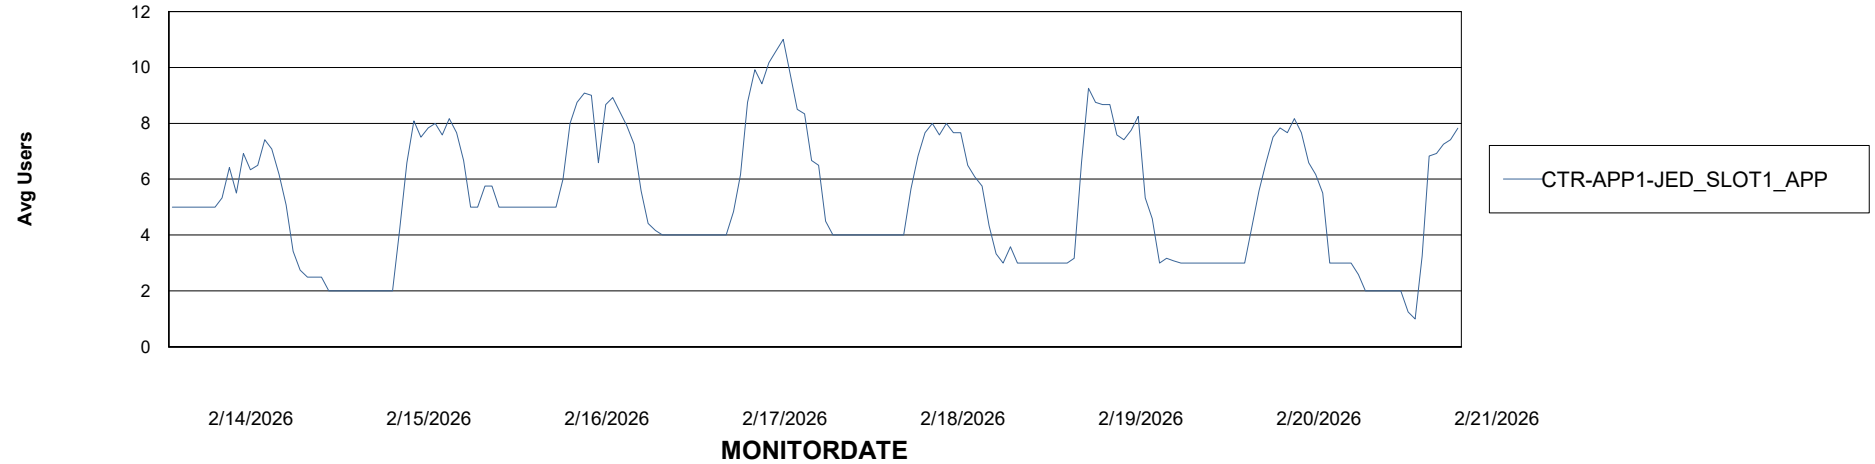

Avg users per day per ABS server