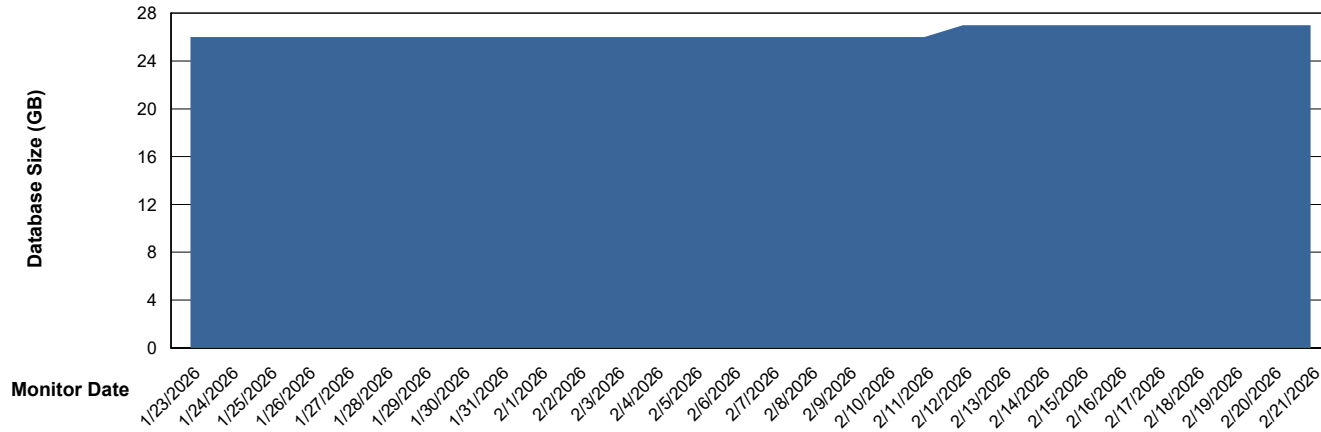

Customer CTR OCI JED Production
Database ID 207

DATABASE SIZE CTR-BI-JED_ABS1

Database growth over last month

DATABASE SIZE CTR-DBS1-JED_PROD_ABS1

Database growth over last month

Weekly SLA Customer Report