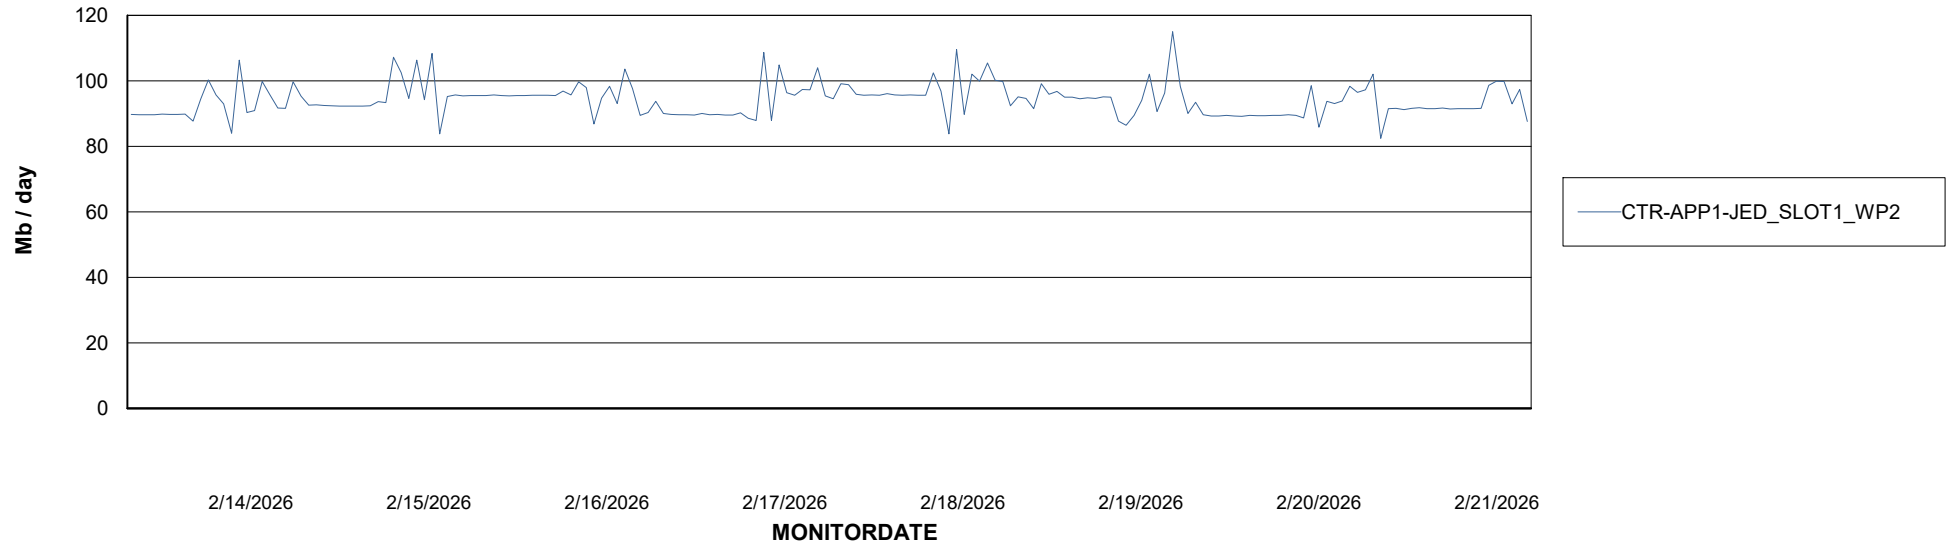

ABSSolute Web Component Services

Avg memory used per ABS Web component