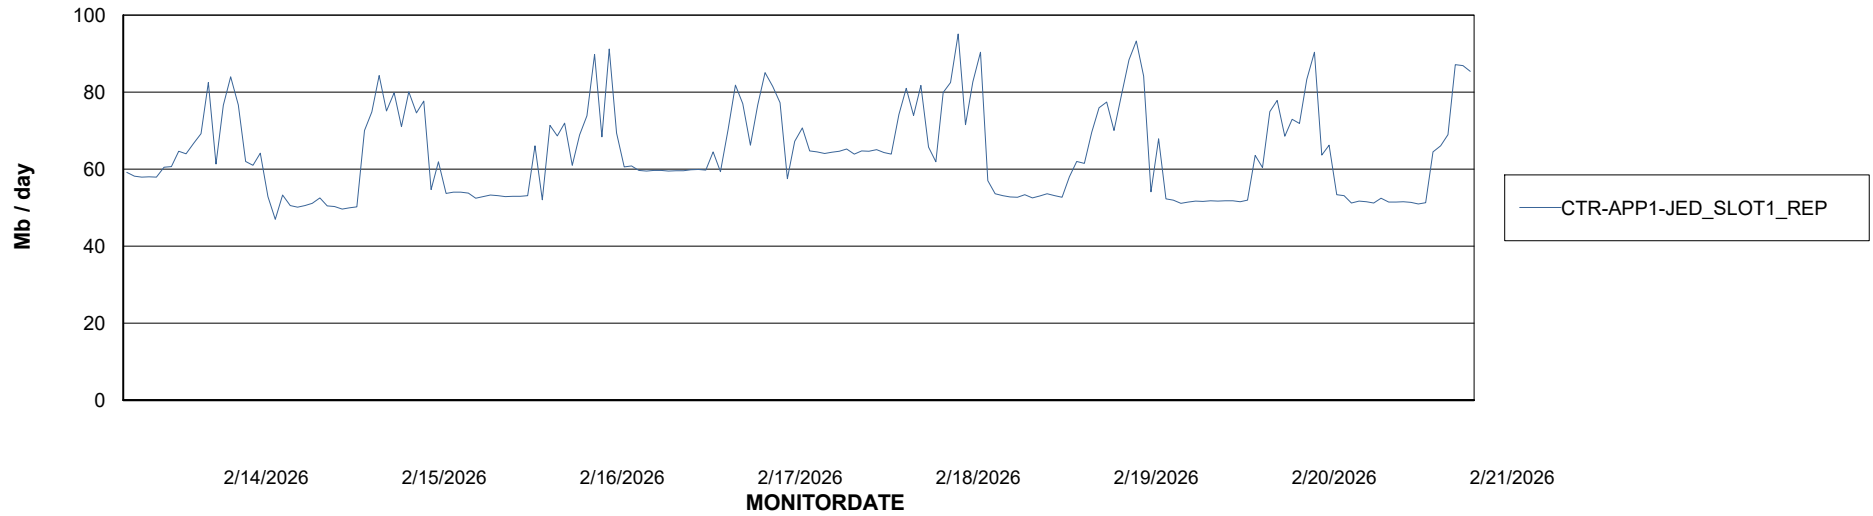

Avg memory used per ABS Server Service

Avg users per day per ABS server

Weekly SLA Customer Report

Customer CTR OCI JED Production
Database ID 207

ABSSolute Application ReportServer Services

Avg memory used per ReportServer Service