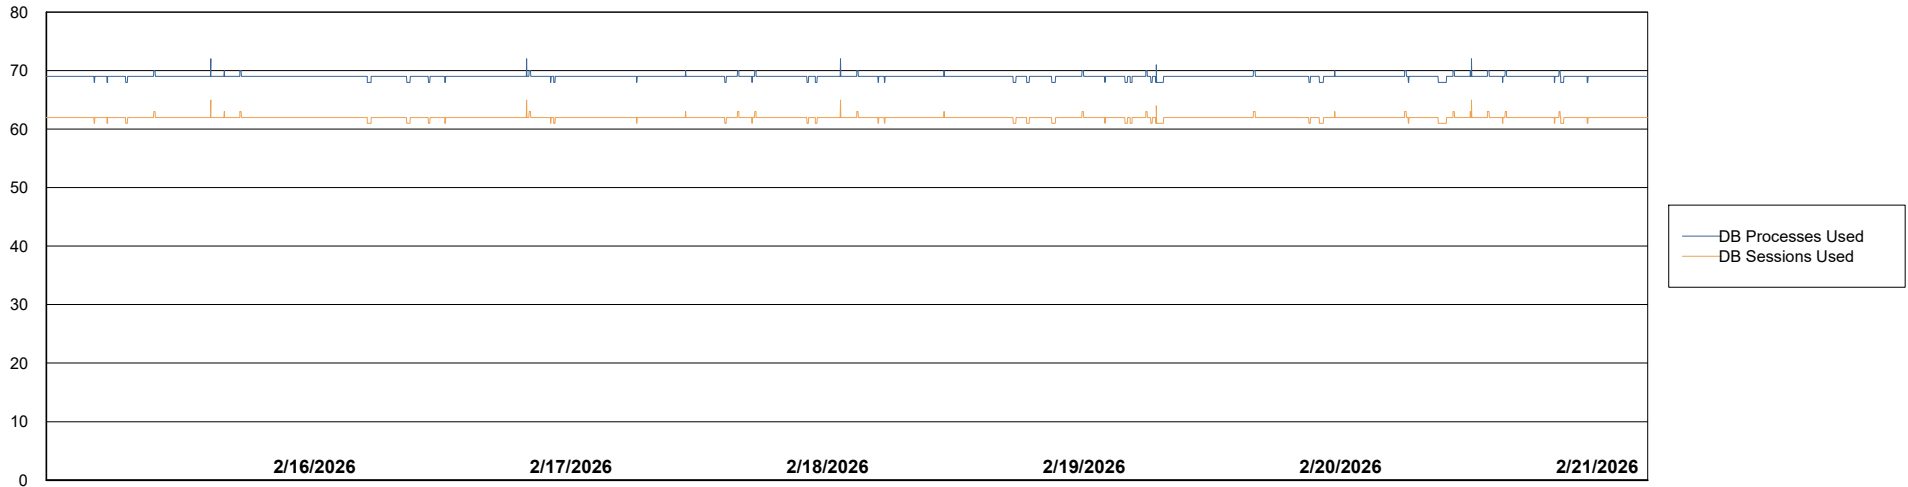

Database Performance CTR-DBS2-JED_PROD_HSBABS1

DB Processes Max 4
DB Processes Max 0
DB Processes Max 1,000