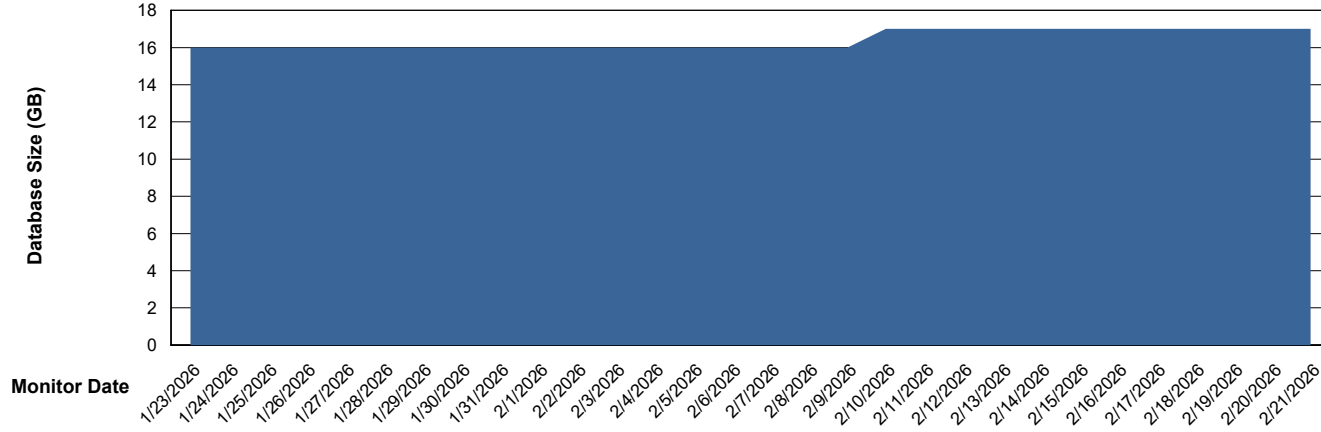

DATABASE SIZE CTR-BI-JED_ABS1

Database growth over last month