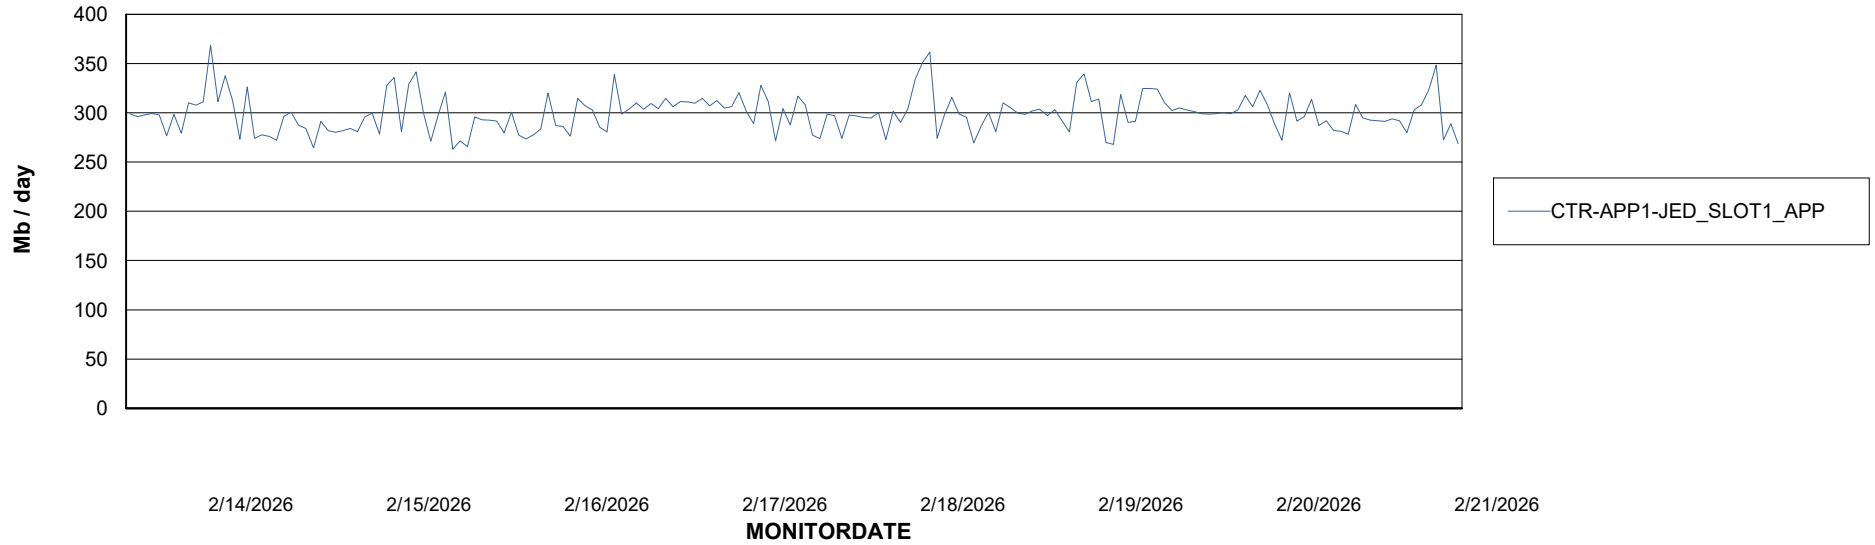

ABSSolute Application Server Services

Avg memory used per ABS Server Service