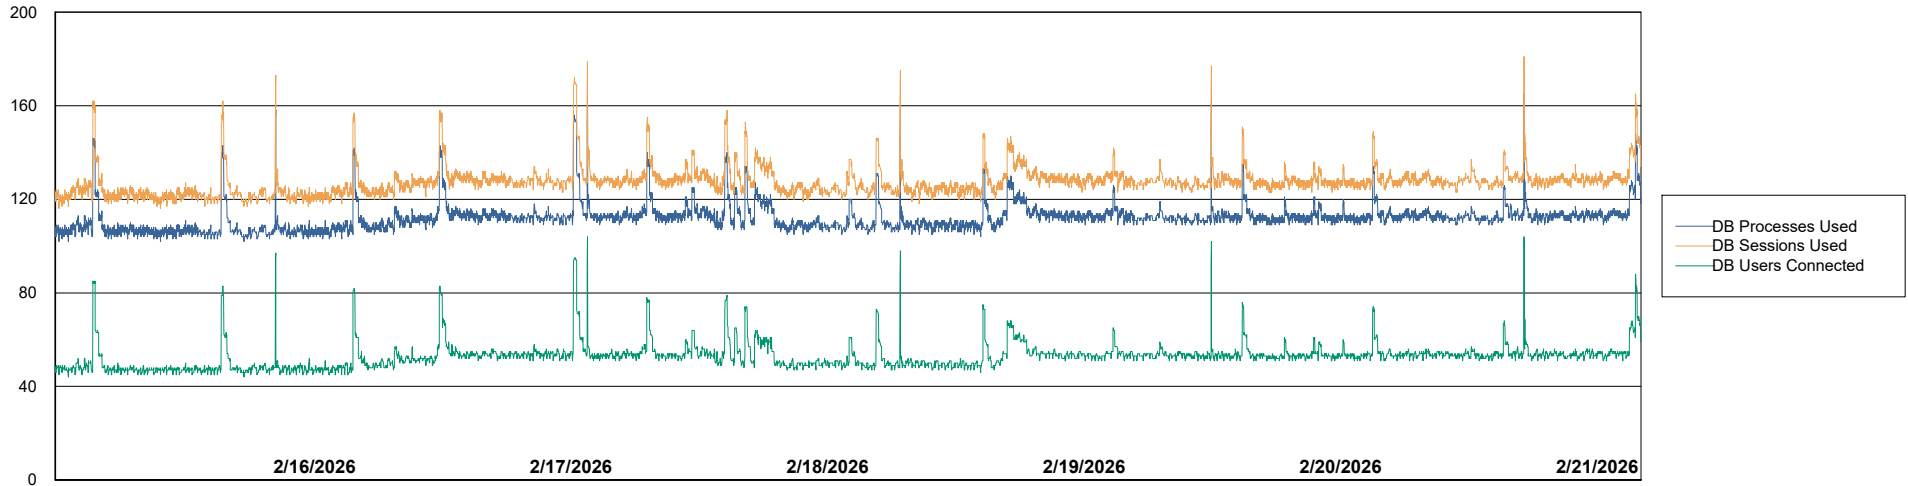

Database Performance CTR-BI-JED_ABS1