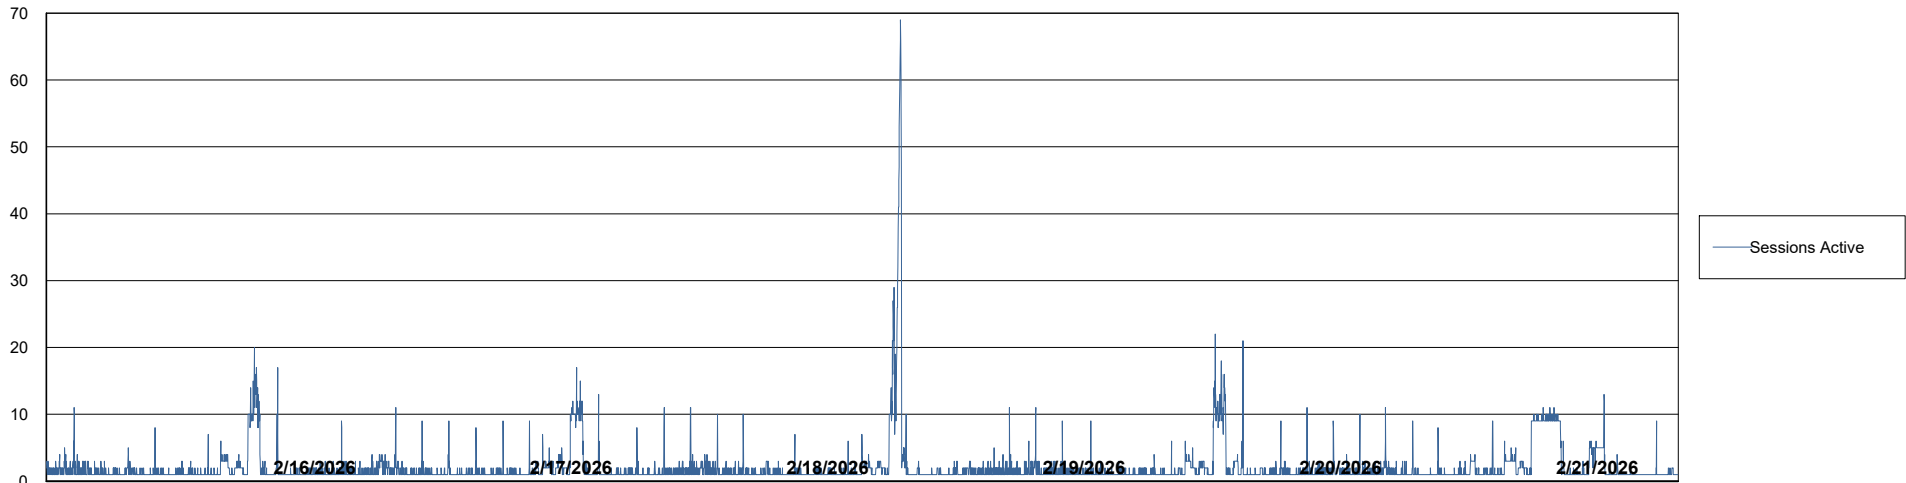

Database Performance: CLB-DBS1-AMS_PROD_ABS1