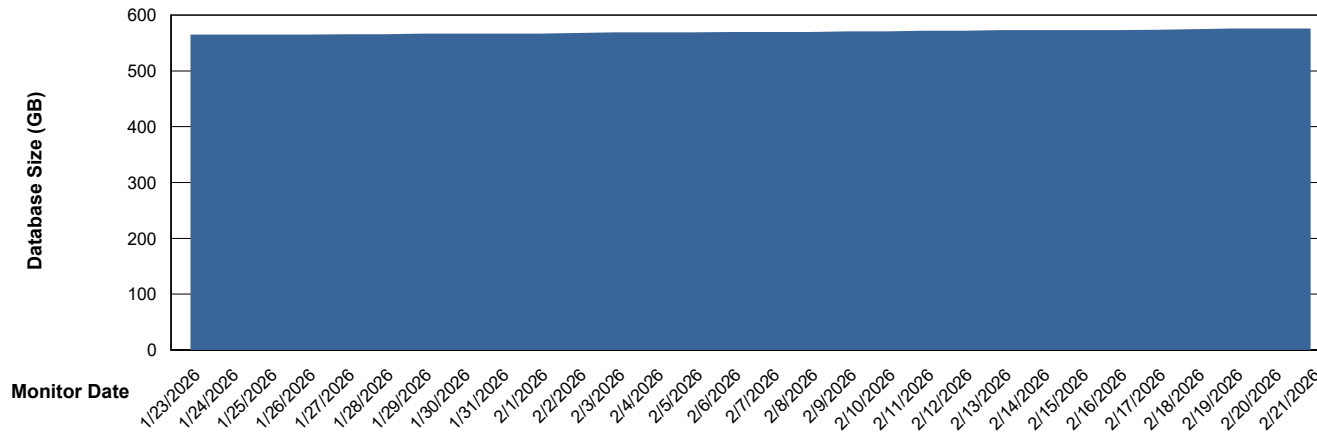

DATABASE SIZE CLB-DBS1-AMS_PROD_ABS1

Database growth over last month