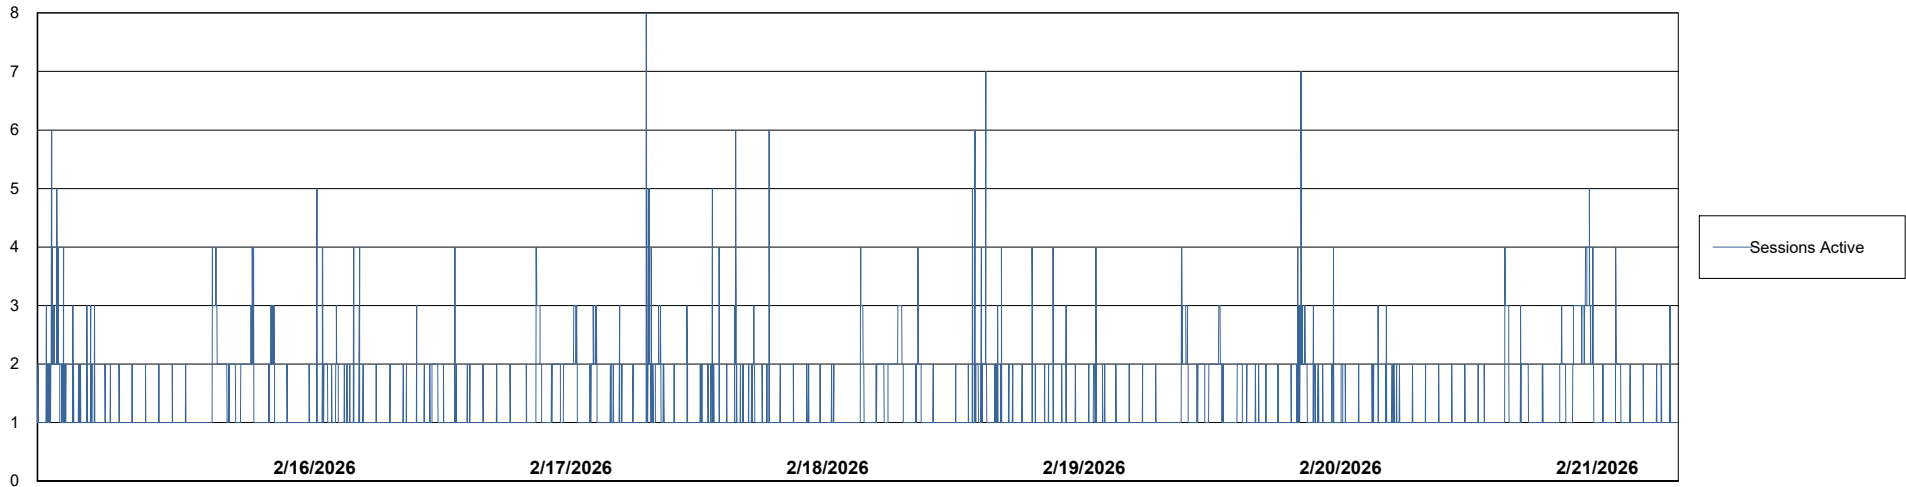

Database Performance   CLB-BI2-AMS_ABS1_DB