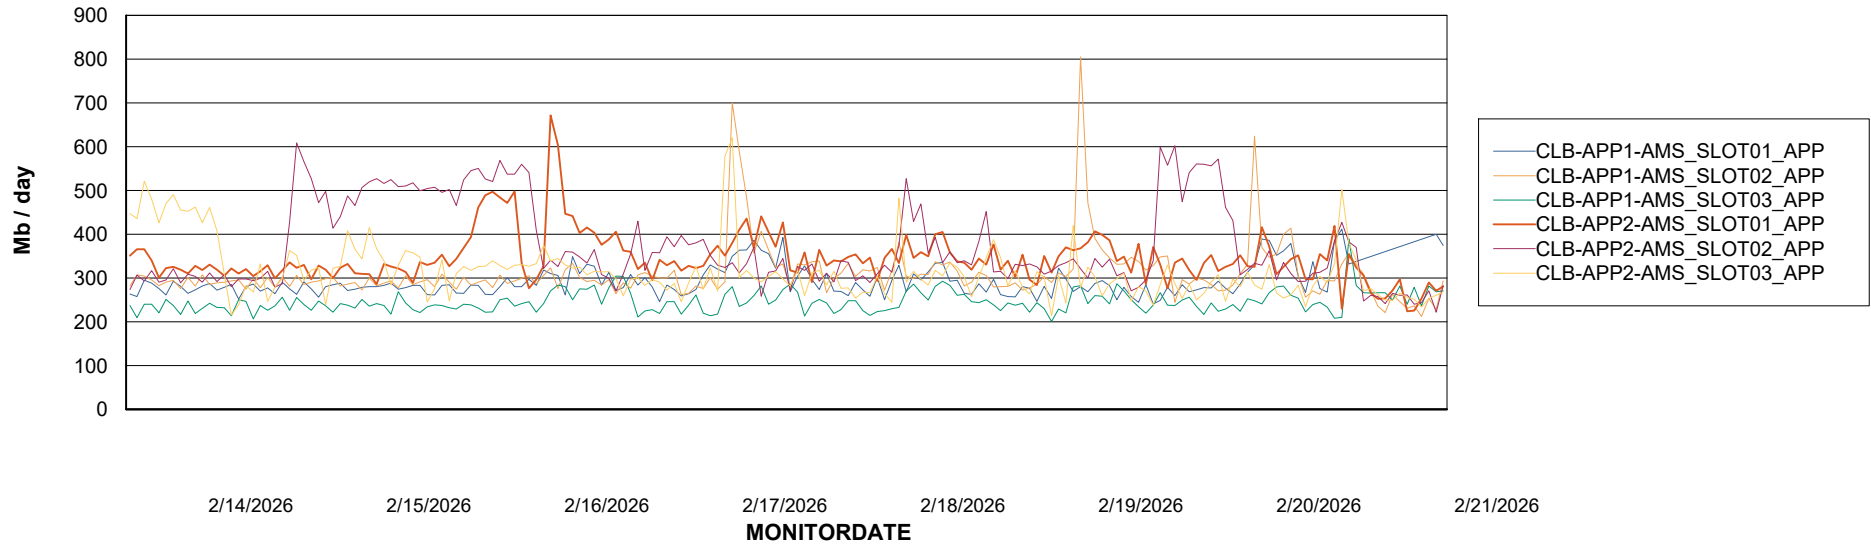

ABSSolute Application Server Services

Avg memory used per ABS Server Service