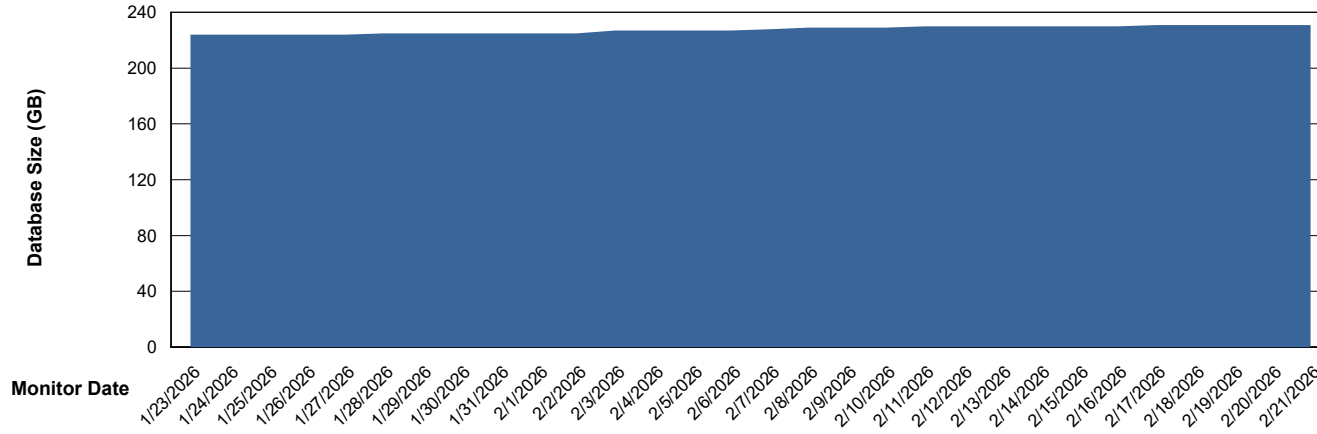

DATABASE SIZE CLB-BI2-AMS_ABS1_DB

Database growth over last month