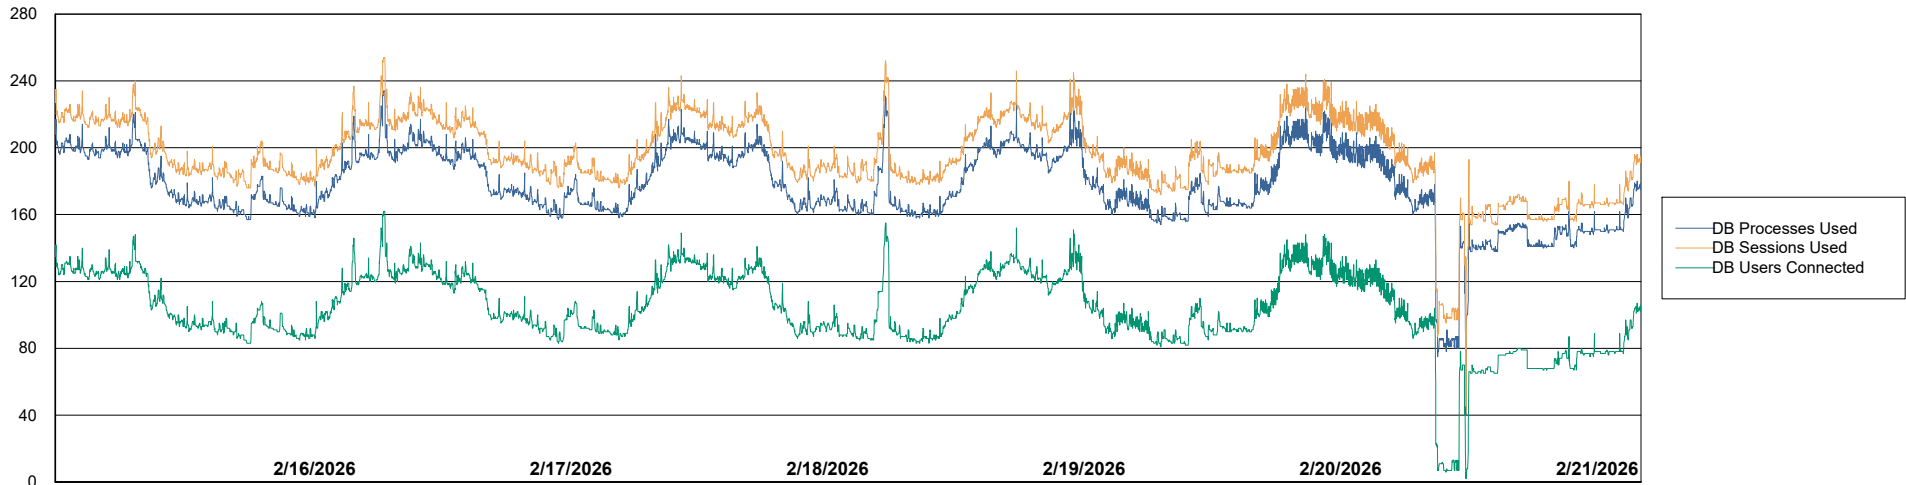

Database Performance: CLB-DBS1-AMS_PROD_ABS1