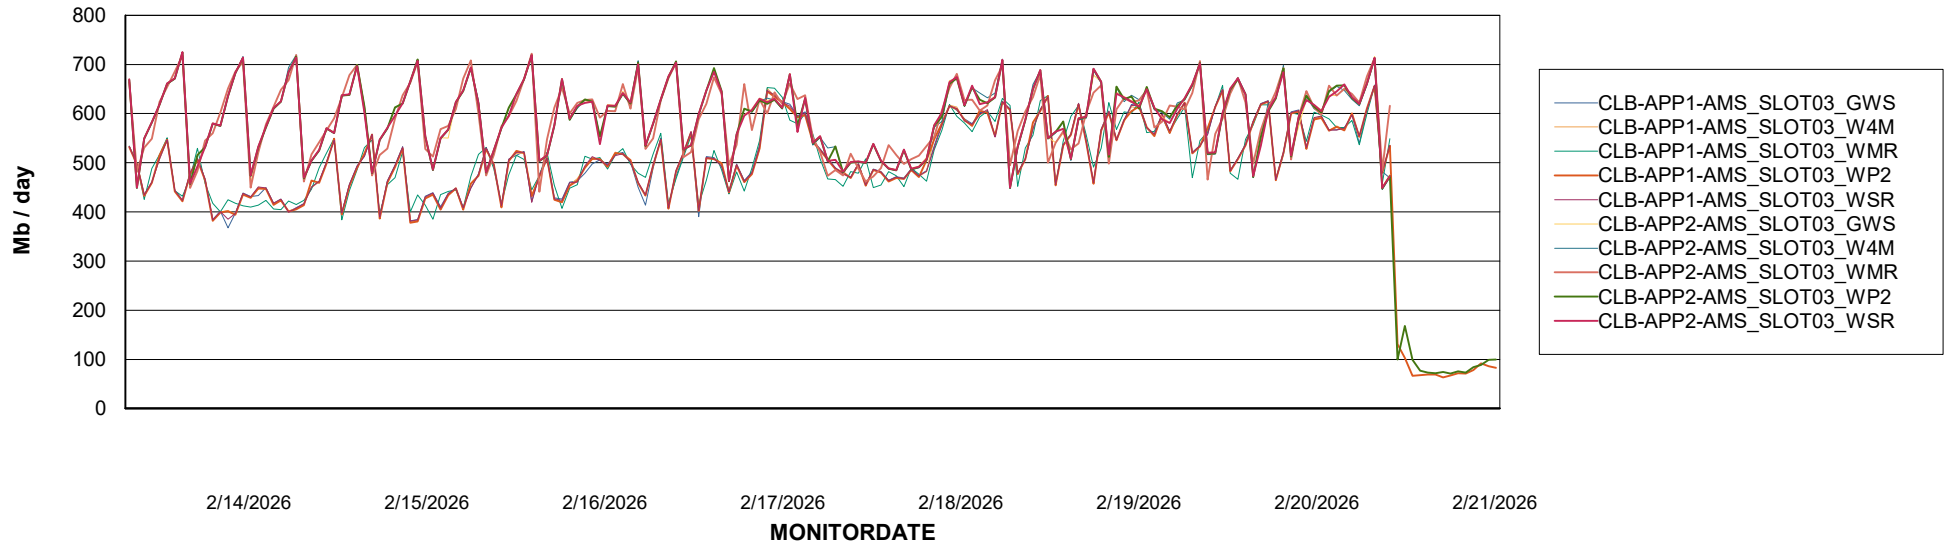

ABSSolute Web Component Services

Avg memory used per ABS Web component