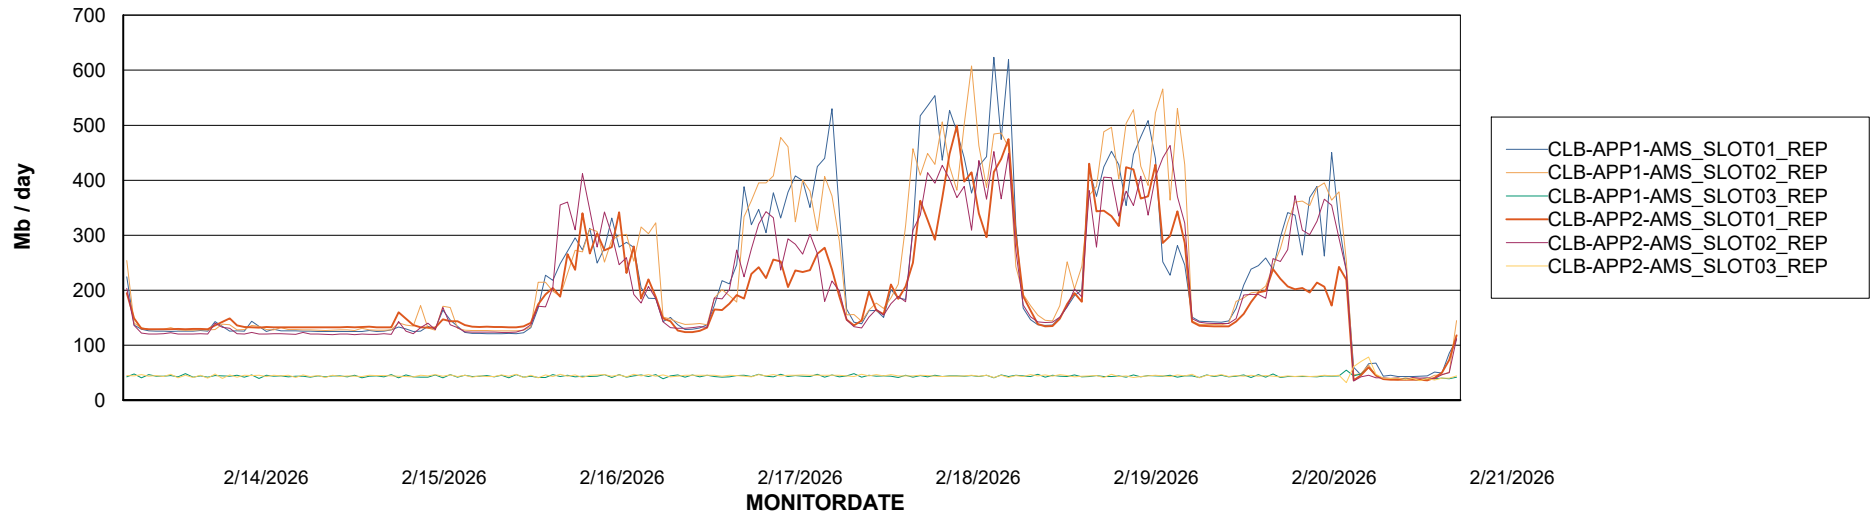

ABSSolute Application ReportServer Services

Avg memory used per ReportServer Service