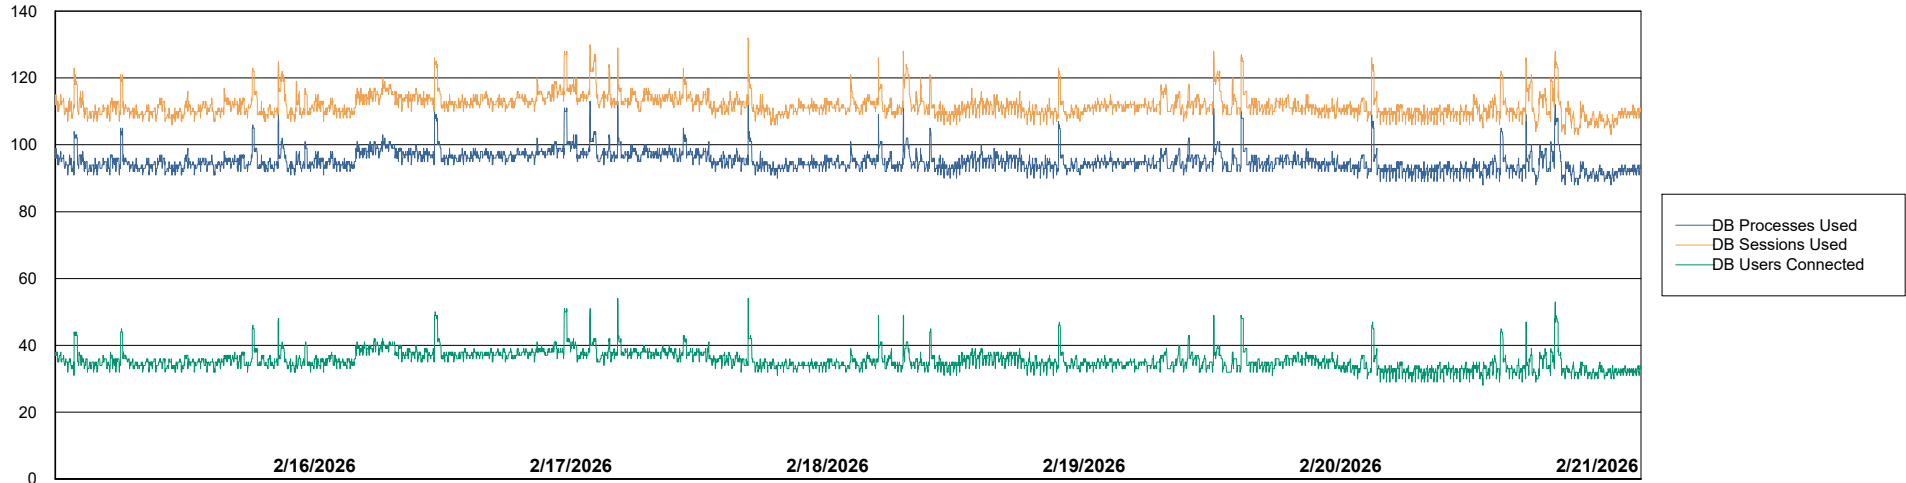

Database Performance   CLB-BI2-AMS_ABS1_DB