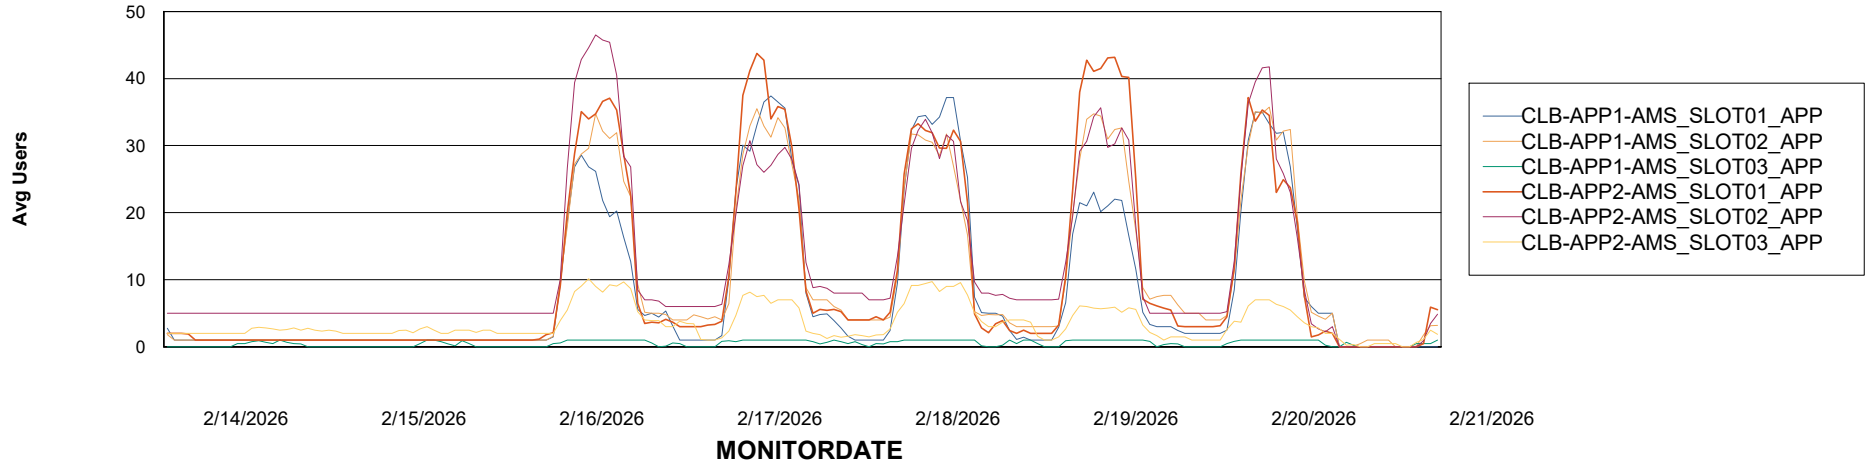

Avg users per day per ABS server