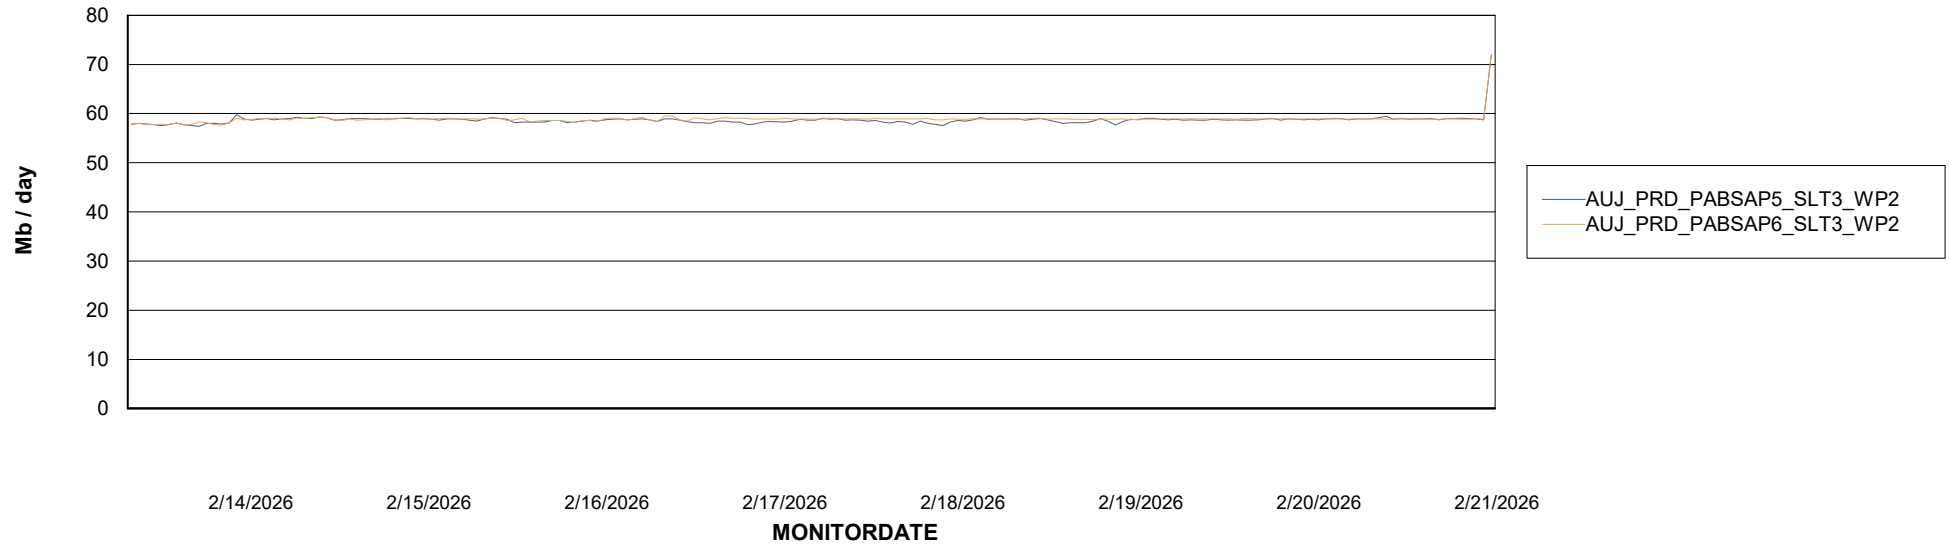

ABSSolute Application ReportServer Services

Avg memory used per ReportServer Service

Weekly SLA Customer Report

Customer AUJ_Production
Database ID 41

ABSSolute Web Component Services

Avg memory used per ABS Web component