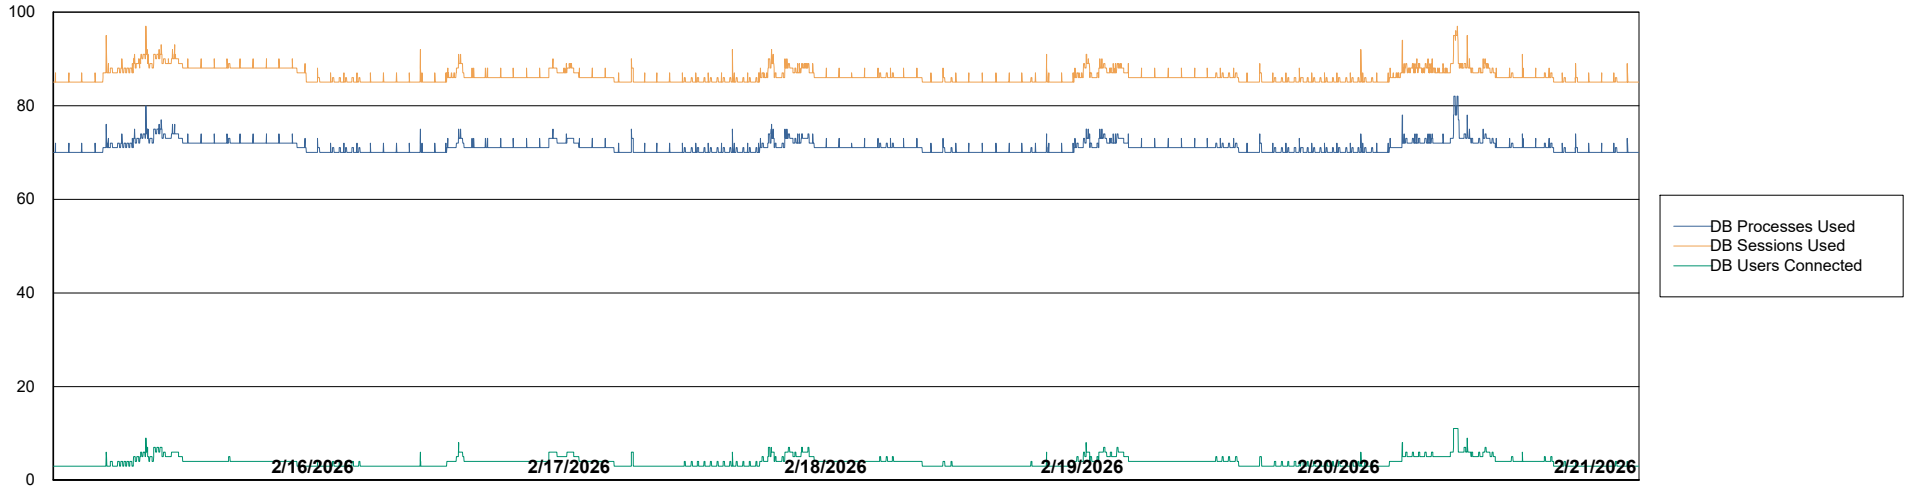

Weekly SLA Customer Report

Customer AUJ_Production
Database ID 41

Database Performance AUJ_ABSEM3_DB

Weekly SLA Customer Report

Customer AUJ_Production
Database ID 41

Database Performance AUJ_BI3_DB

Weekly SLA Customer Report