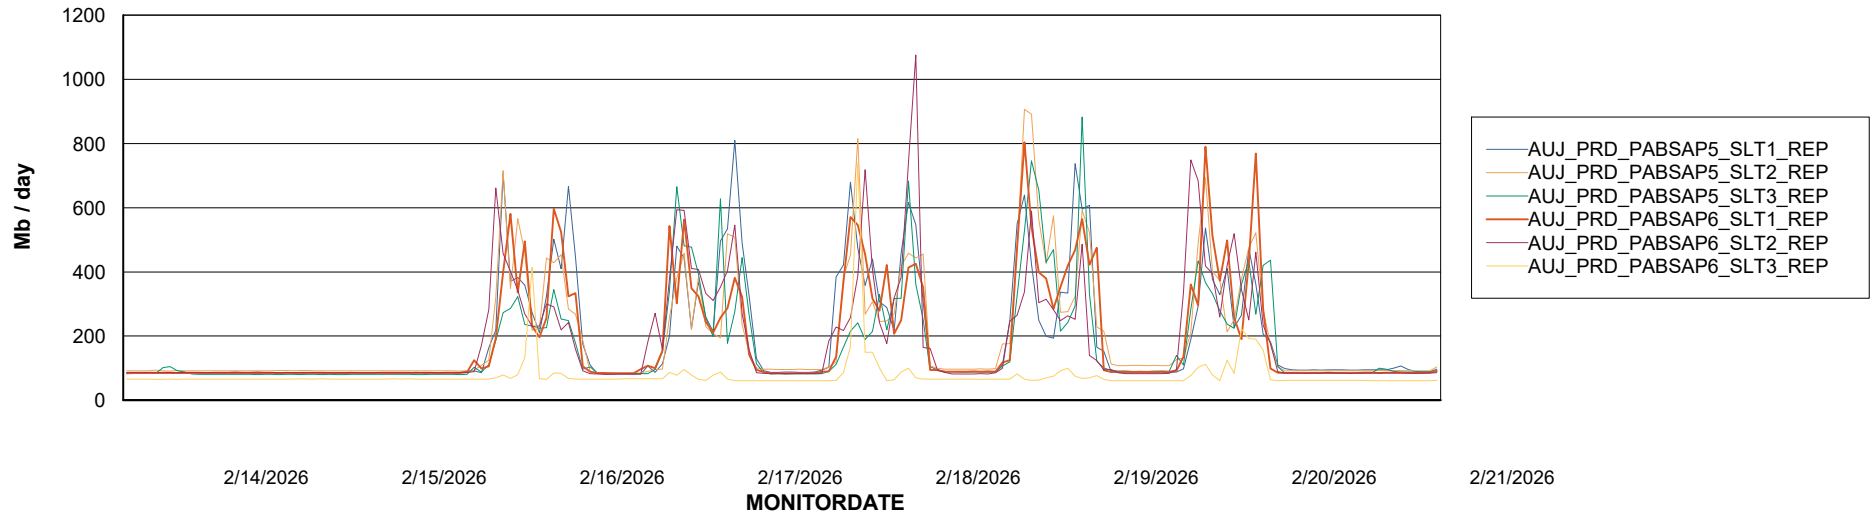

ABSSolute Application ReportServer Services

Avg memory used per ReportServer Service