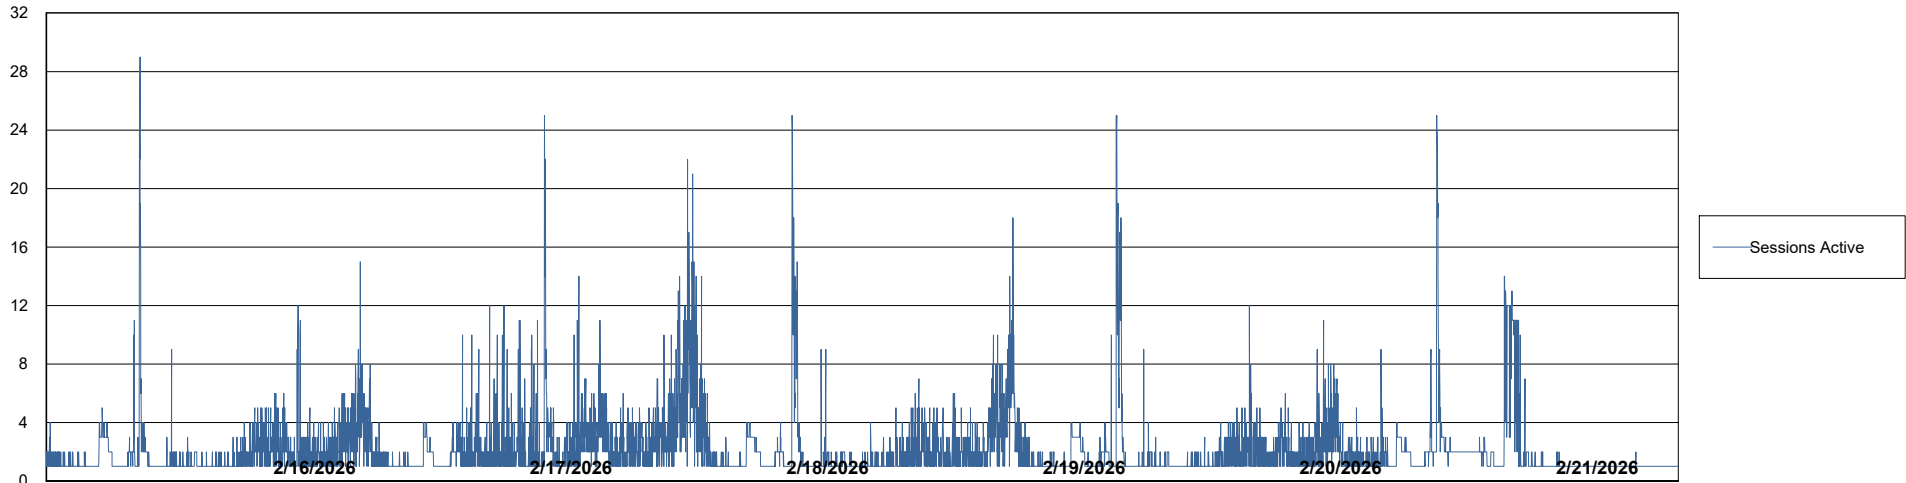

Database Performance AUJ_DB3_Primary