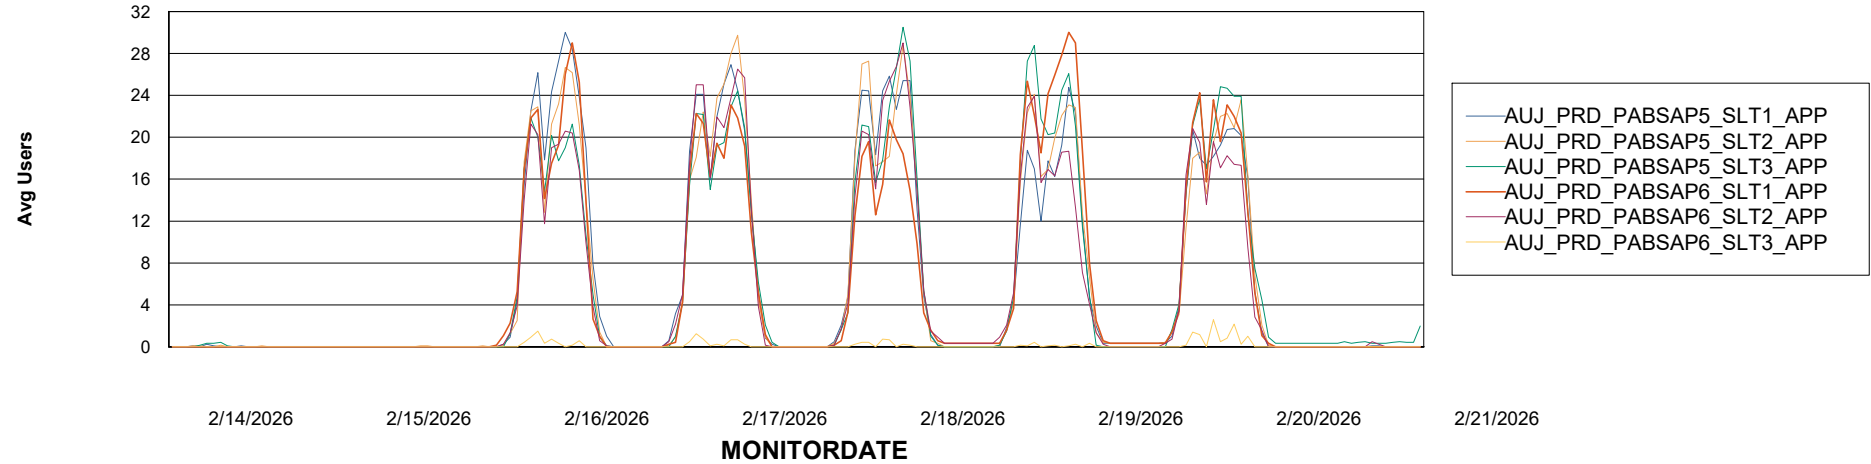

Weekly SLA Customer Report

Customer AUJ_Production
Database ID 41

BI last ETL error for	AUJ_BI3_DB
Thu, 19-02-2026	None
Thu, 19-02-2026	None
Sat, 21-02-2026	None
Wed, 18-02-2026	None
Tue, 17-02-2026	None
Mon, 16-02-2026	None
Fri, 20-02-2026	None
Sun, 15-02-2026	None
Sat, 21-02-2026	None
Sun, 15-02-2026	None
Fri, 20-02-2026	None
Tue, 17-02-2026	None
Mon, 16-02-2026	None
Wed, 18-02-2026	None

Weekly SLA Customer Report

Customer AUJ_Production
Database ID 41

ABSSolute Application Server Services

Avg memory used per ABS Server Service

Avg users per day per ABS server

Weekly SLA Customer Report

Customer AUJ_Production
Database ID 41