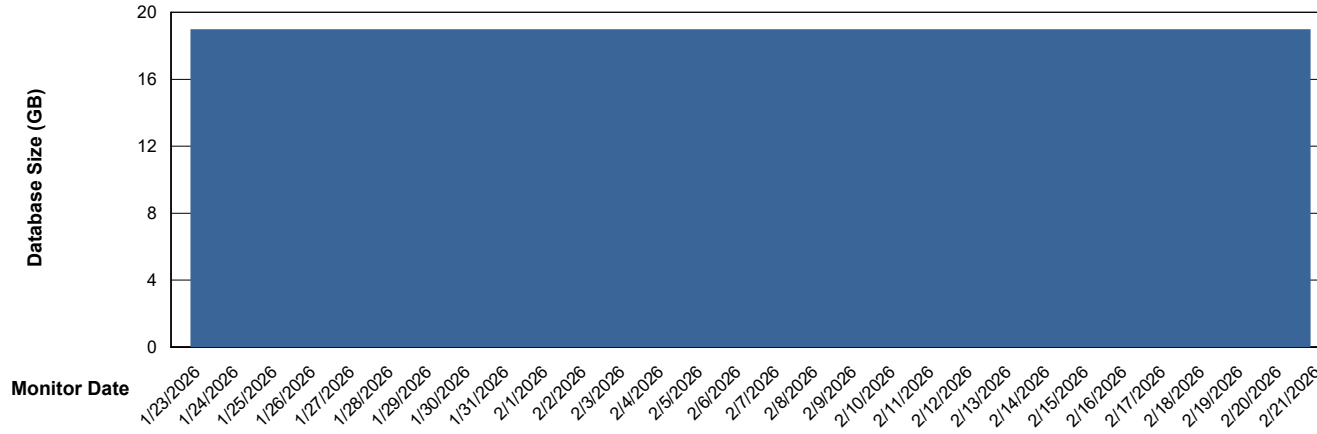

Customer AUJ_Production
Database ID 41

Database Performance AUJ_DB3_Primary

Weekly SLA Customer Report

Customer AUJ_Production
Database ID 41

DATABASE SIZE AUJ_ABSEM3_DB

Database growth over last month

DATABASE SIZE AUJ_BI3_DB

Database growth over last month

Weekly SLA Customer Report

Customer AUJ_Production
Database ID 41

DATABASE SIZE AUJ_DB3_Primary

Database growth over last month

Weekly SLA Customer Report

Customer AUJ_Production
Database ID 41