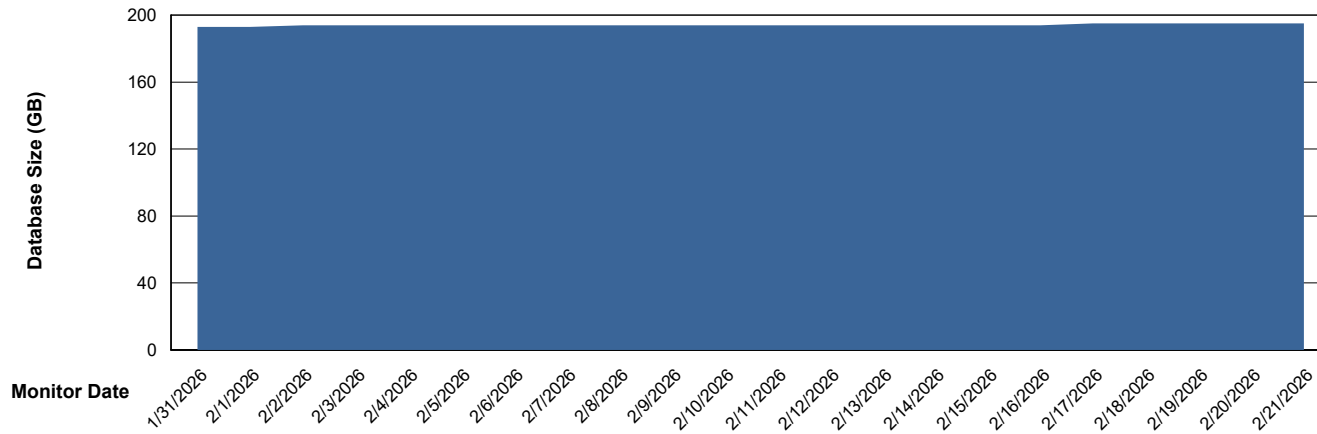

Customer AUJ_Production
Database ID 41

Database Performance AUJ_DB3_Primary

Weekly SLA Customer Report

Customer AUJ_Production
Database ID 41

DATABASE SIZE AUJ_ABSEM3_DB

Database growth over last month

DATABASE SIZE AUJ_BI3_DB

Database growth over last month

Weekly SLA Customer Report

Customer AUJ_Production
Database ID 41

DATABASE SIZE AUJ_DB3_Primary

Database growth over last month

Weekly SLA Customer Report

Customer AUJ_Production
Database ID 41