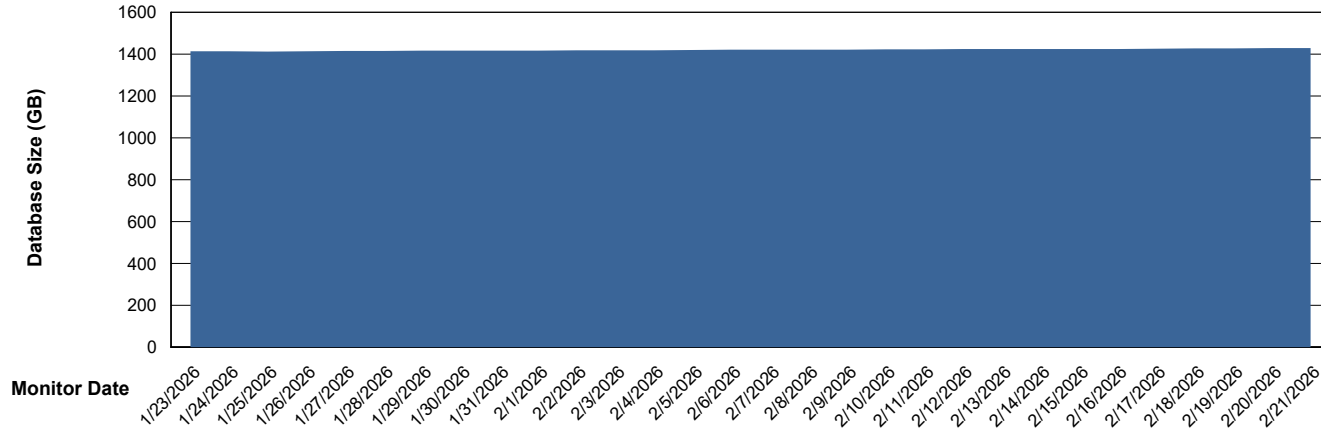

Database growth over last month

Weekly SLA Customer Report

Customer AUJ_Production
Database ID 41

DATABASE SIZE AUJ_DB3_Primary

Database growth over last month

Weekly SLA Customer Report

Customer AUJ_Production
Database ID 41