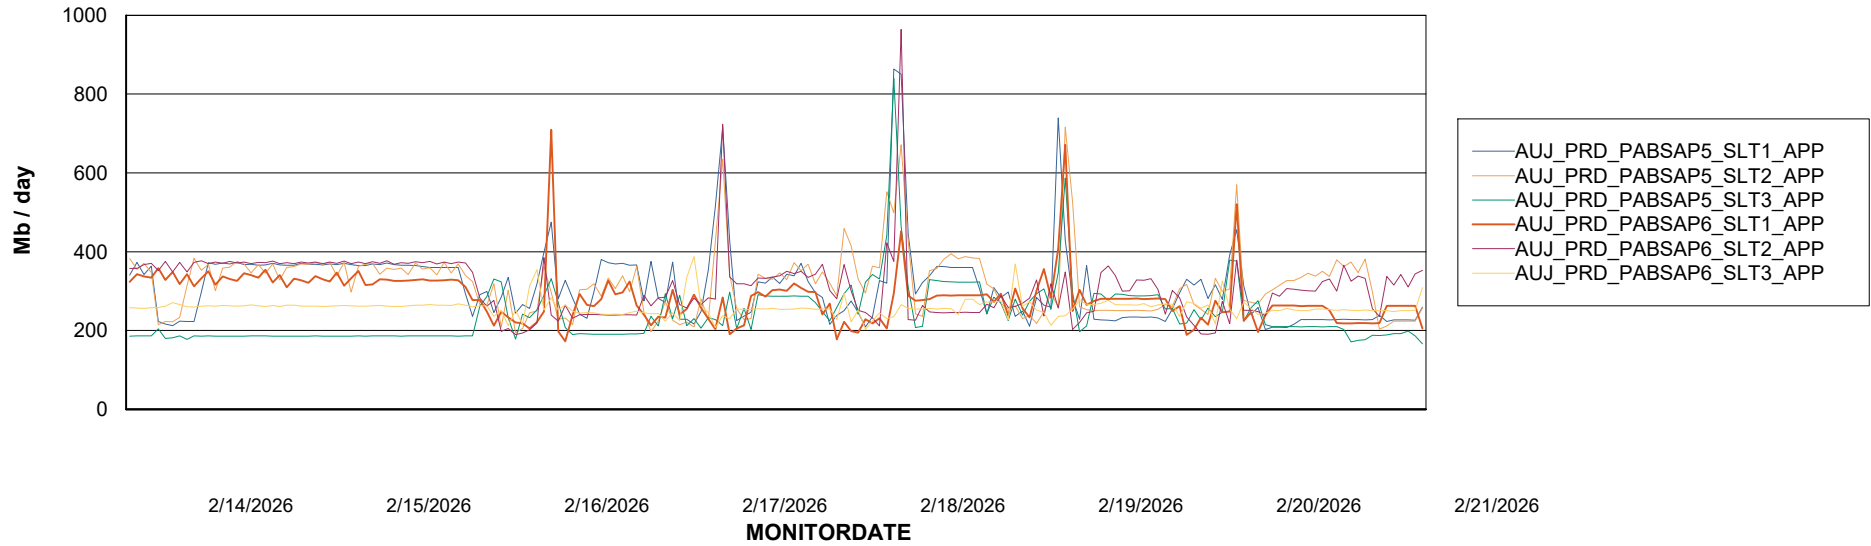

ABSSolute Application Server Services

Avg memory used per ABS Server Service