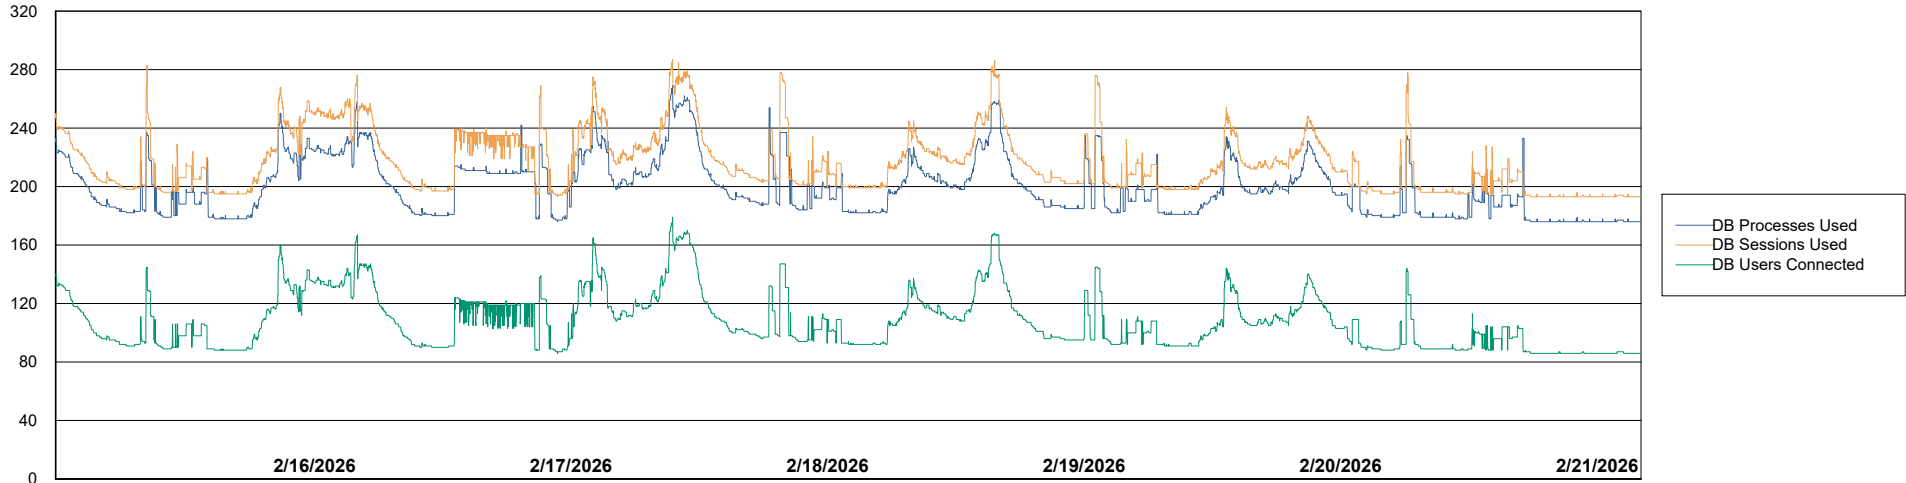

Database Performance AUJ_DB3_Primary