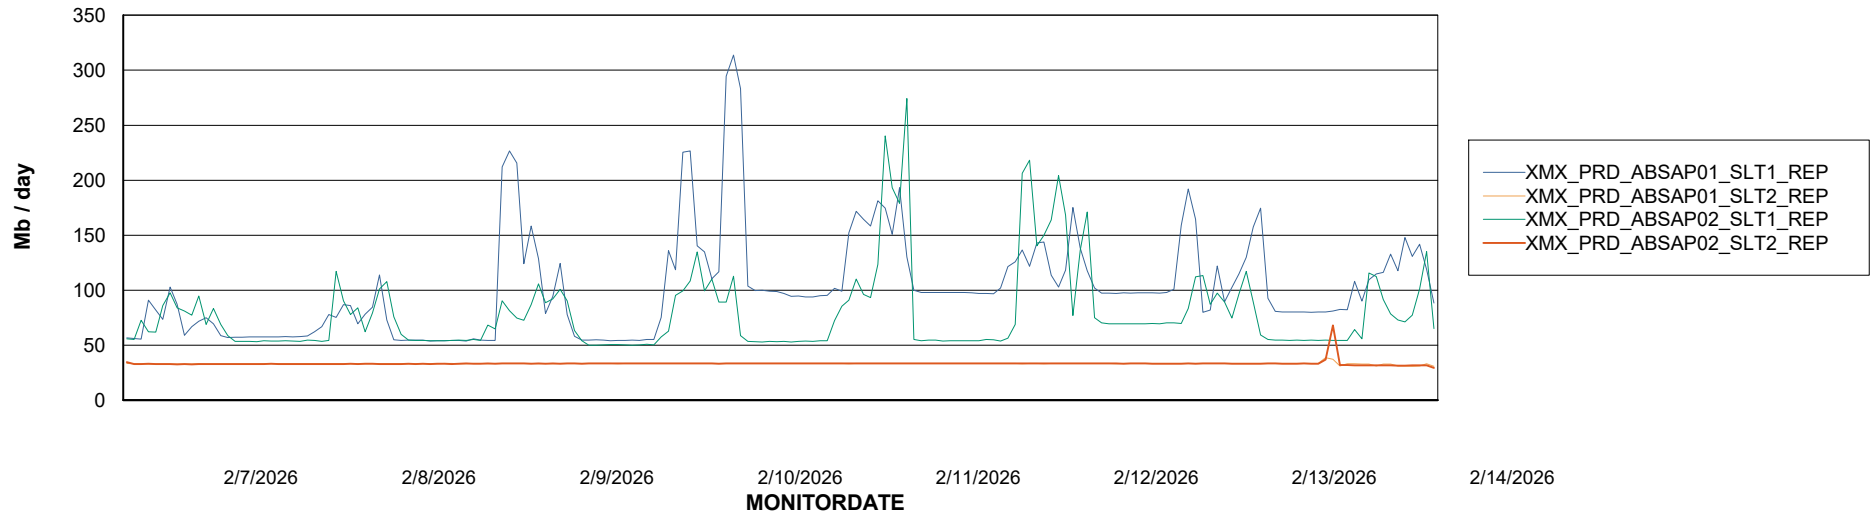

ABSSolute Application ReportServer Services

Avg memory used per ReportServer Service