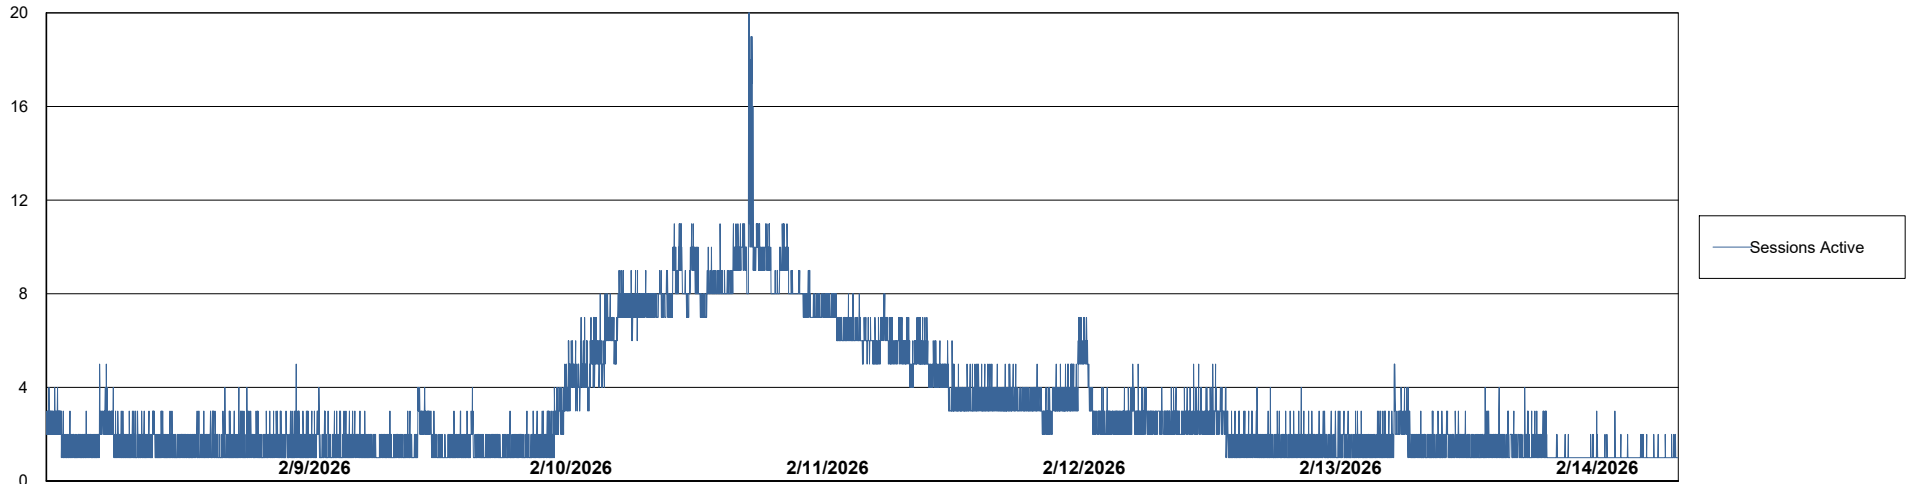

Database Performance XMX_PROD_ABSDB01_PRDB_ABS1