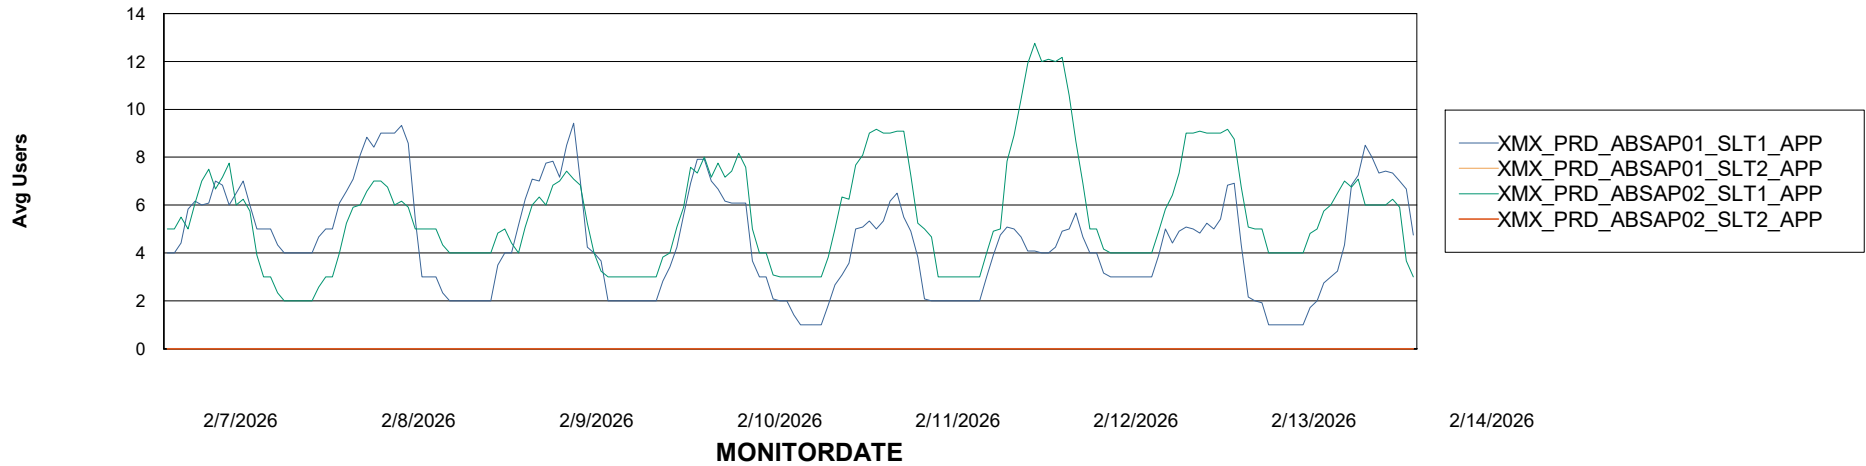

Avg users per day per ABS server