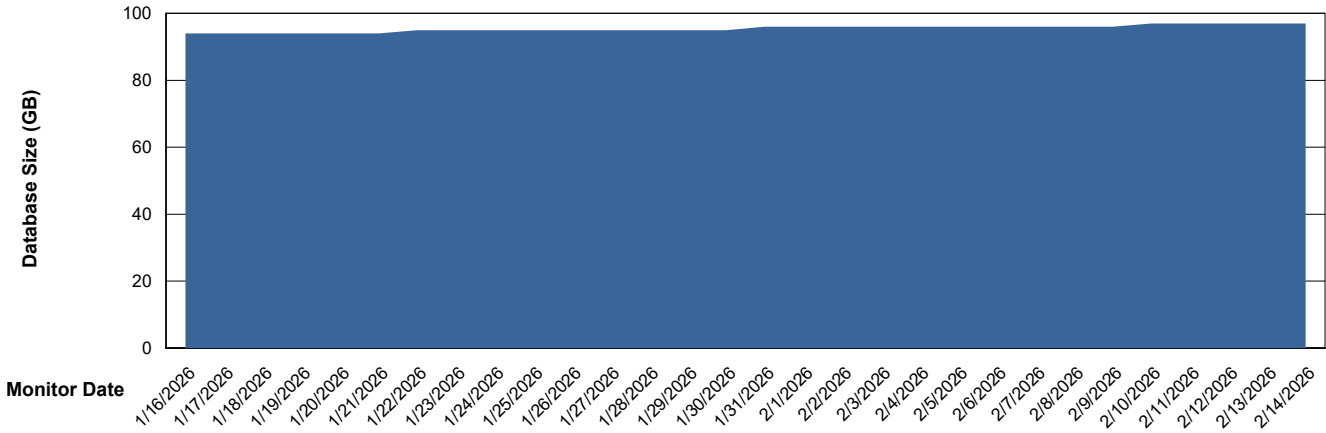

# Weekly SLA Customer Report

Customer XMX Production (24/7)  
Database ID 146

Database Performance XMX\_PROD\_ABSDB02\_SBDB\_HSBABS1

DB Processes Max 4  
DB Processes Max 0  
DB Processes Max 1,000

# Weekly SLA Customer Report

Customer XMX Production (24/7)  
 Database ID 146

DATABASE SIZE XMX\_PROD\_ABSDB01\_PRDB\_ABS1

Database growth over last month

Database Tablespace XMX\_PROD\_ABSDB01\_PRDB\_ABS1