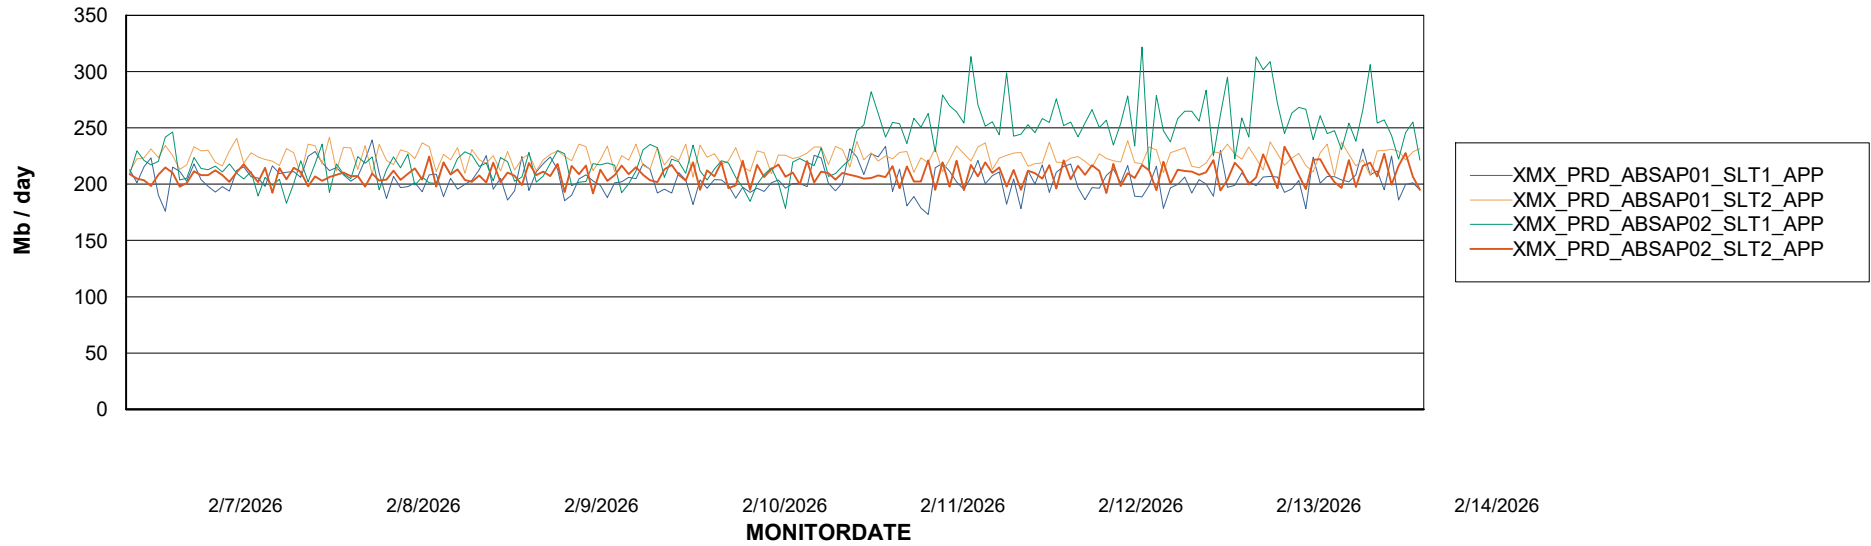

ABSSolute Application Server Services

Avg memory used per ABS Server Service