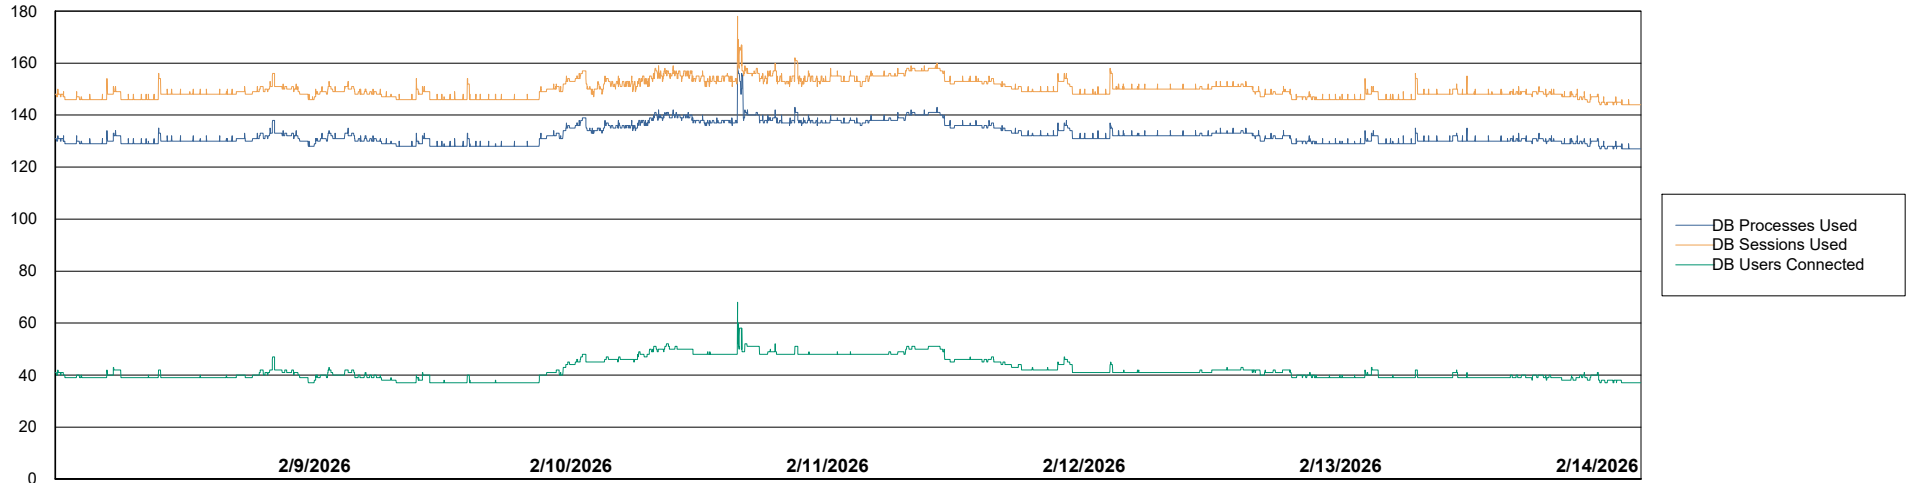

Database Performance XMX_PROD_ABSDB01_PRDB_ABS1