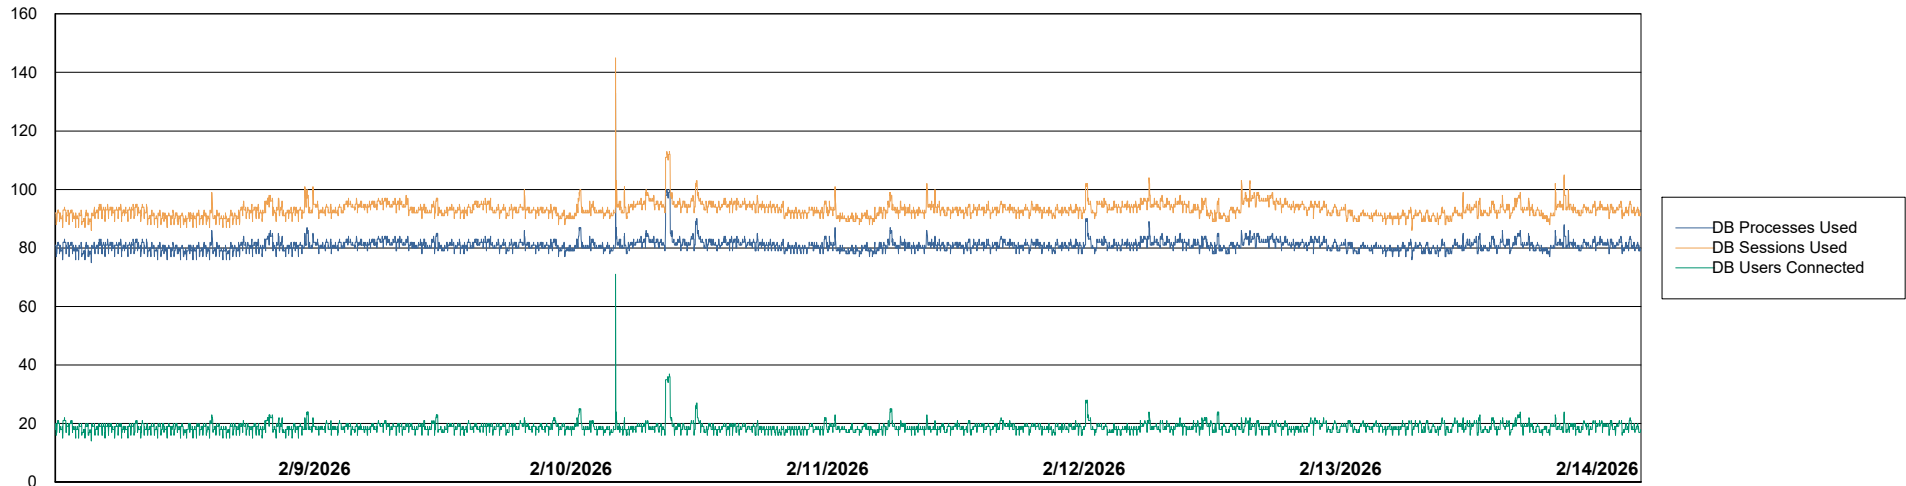

Weekly SLA Customer Report

Customer VOS_Production
Database ID 143

Database Performance VOS_PRD_ABSBI-2018_ABS1

Weekly SLA Customer Report

Customer VOS_Production
Database ID 143

Database Performance VOS_PRD_ABSBI-2025_ABS1