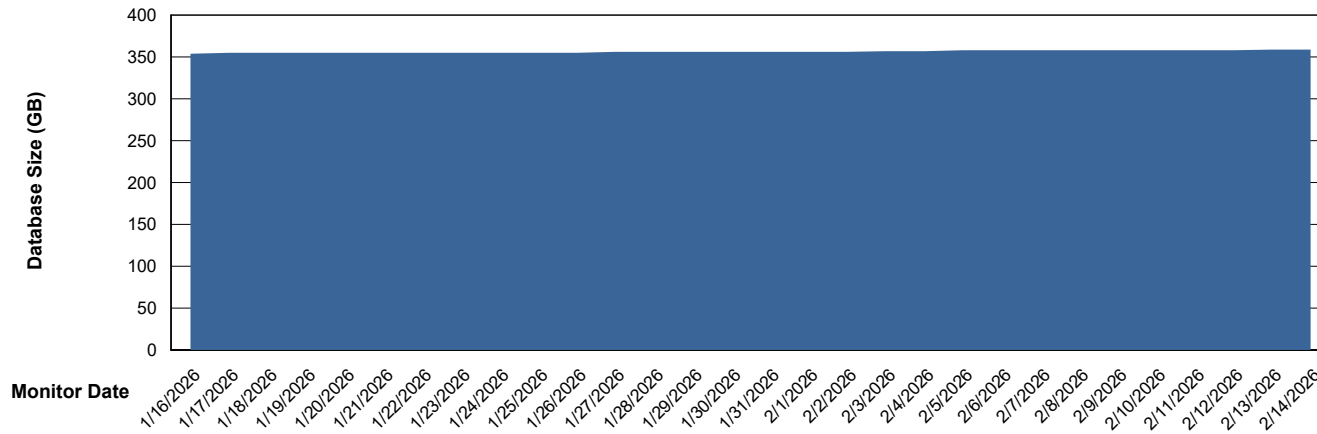

DB Processes Max 1,000

Weekly SLA Customer Report

Customer VOS_Production
Database ID 143

DATABASE SIZE VOS_PRD_ABSBI-2018_ABS1

Database growth over last month

DATABASE SIZE VOS_PRD_ABSBI-2025_ABS1

Database growth over last month