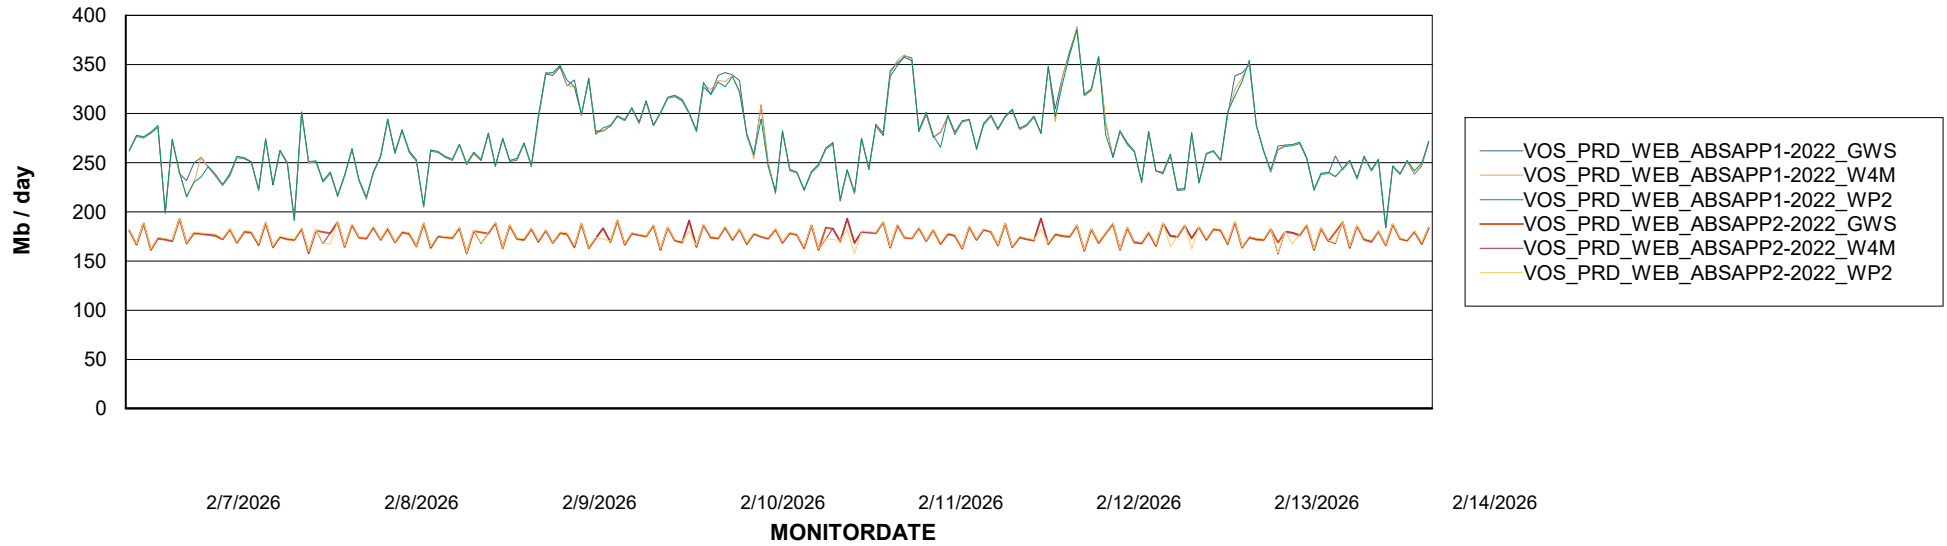

ABSSolute Application ReportServer Services

Avg memory used per ReportServer Service

Weekly SLA Customer Report

Customer VOS_Production
Database ID 143

ABSSolute Web Component Services

Avg memory used per ABS Web component