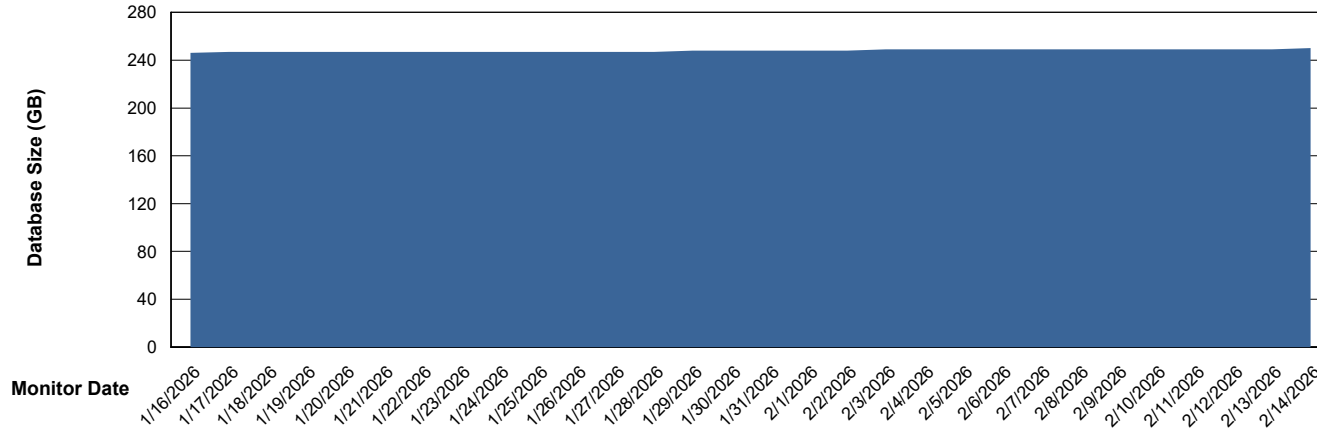

DB Processes Max 1,000

Weekly SLA Customer Report

Customer VOS_Production
Database ID 143

DATABASE SIZE VOS_PRD_ABSBI-2018_ABS1

Database growth over last month

DATABASE SIZE VOS_PRD_ABSBI-2025_ABS1

Database growth over last month