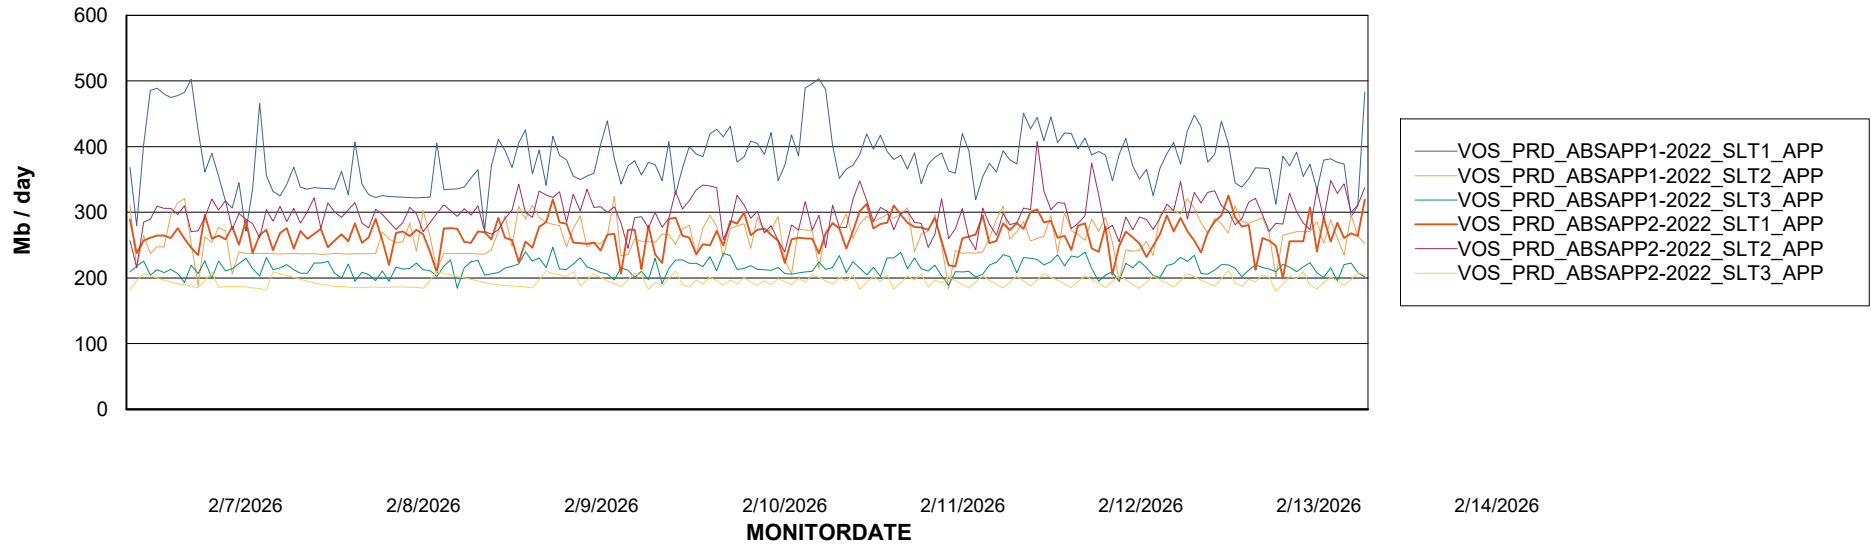

ABSSolute Application Server Services

Avg memory used per ABS Server Service