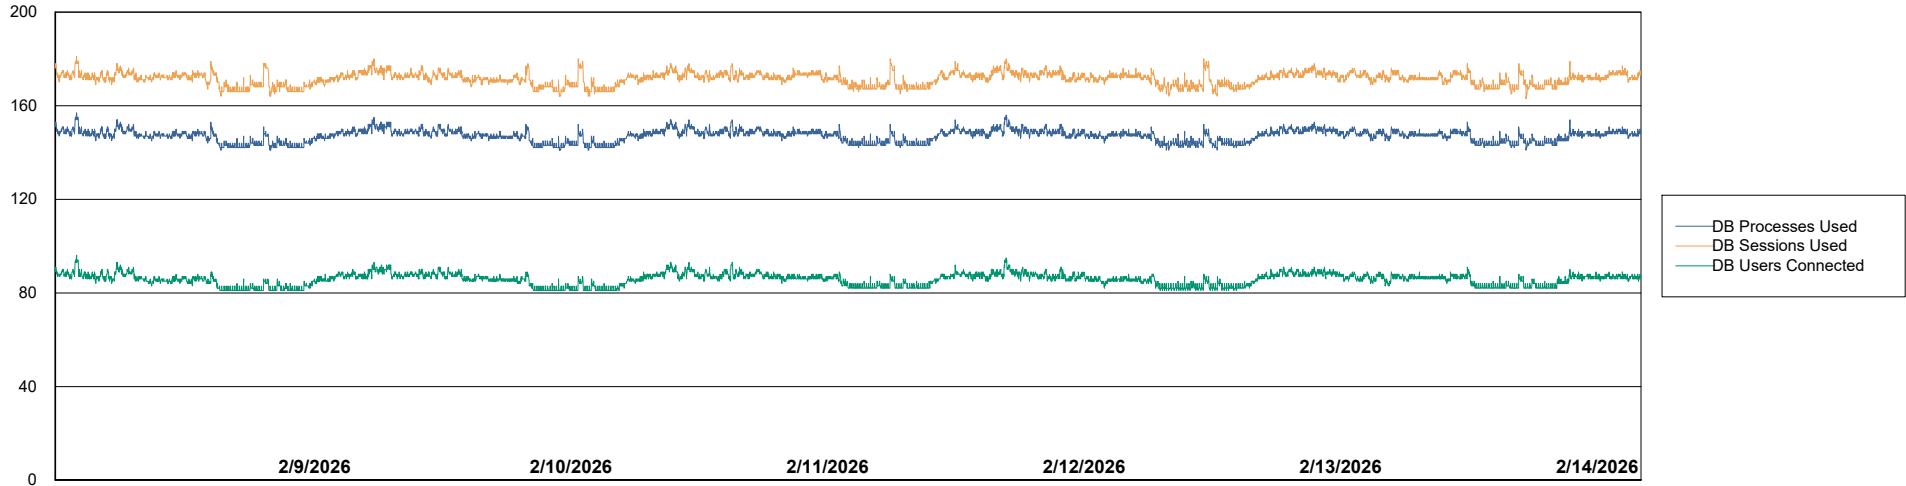

Database Performance VOS_PRD_ABSORA1-2022_ABS1