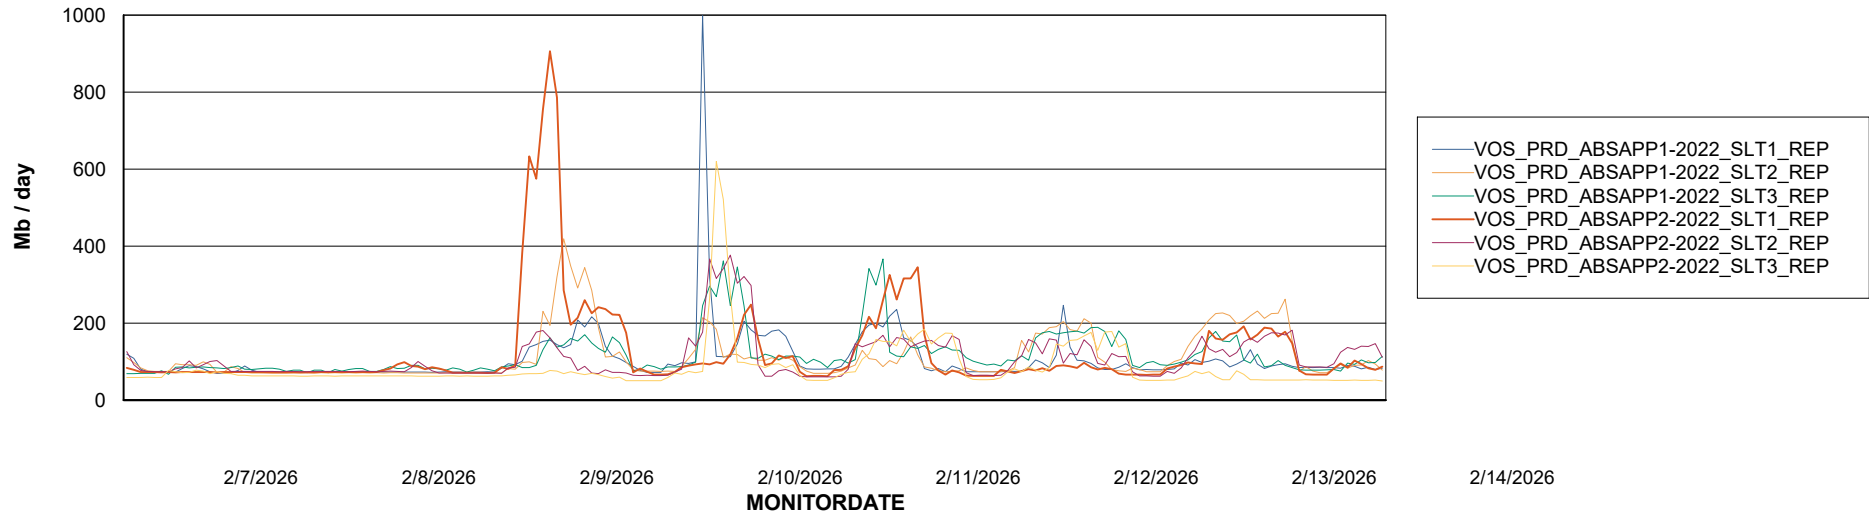

ABSSolute Application ReportServer Services

Avg memory used per ReportServer Service