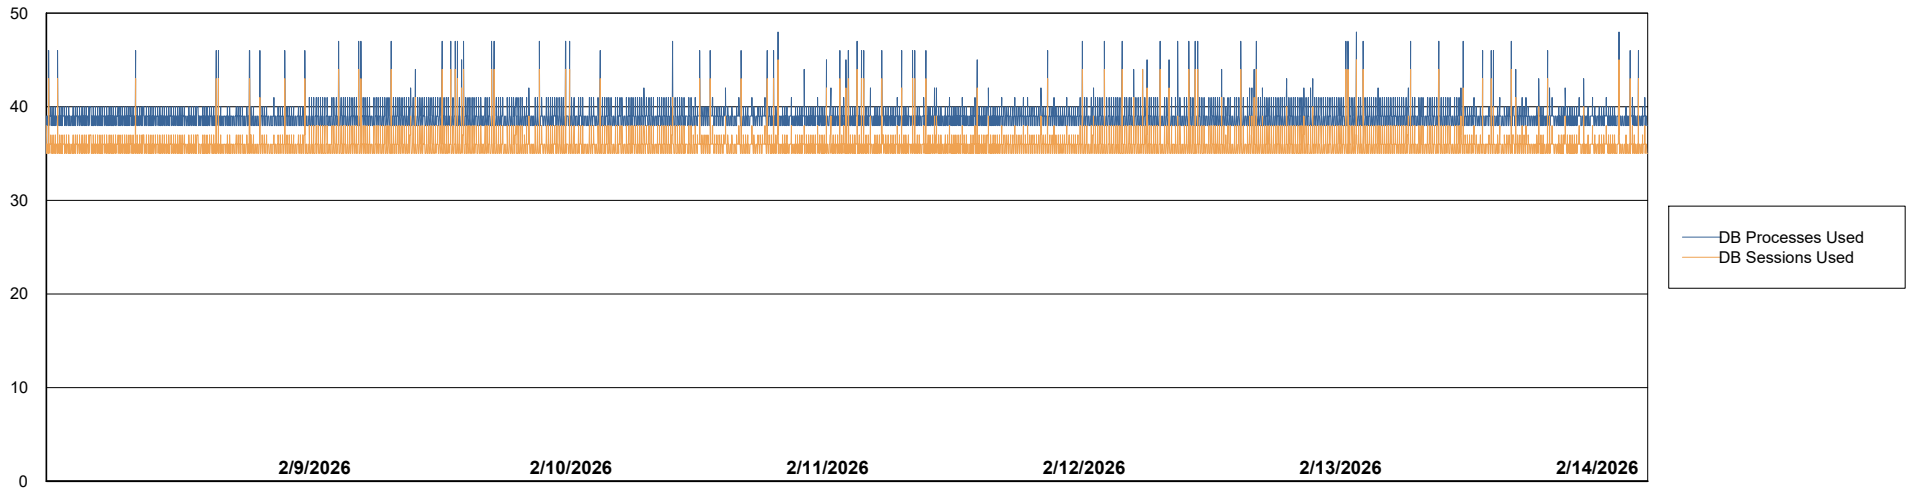

Database Performance VOS_PRD_ABSORA2-2022_HSBABS1

DB Processes Max 1,000