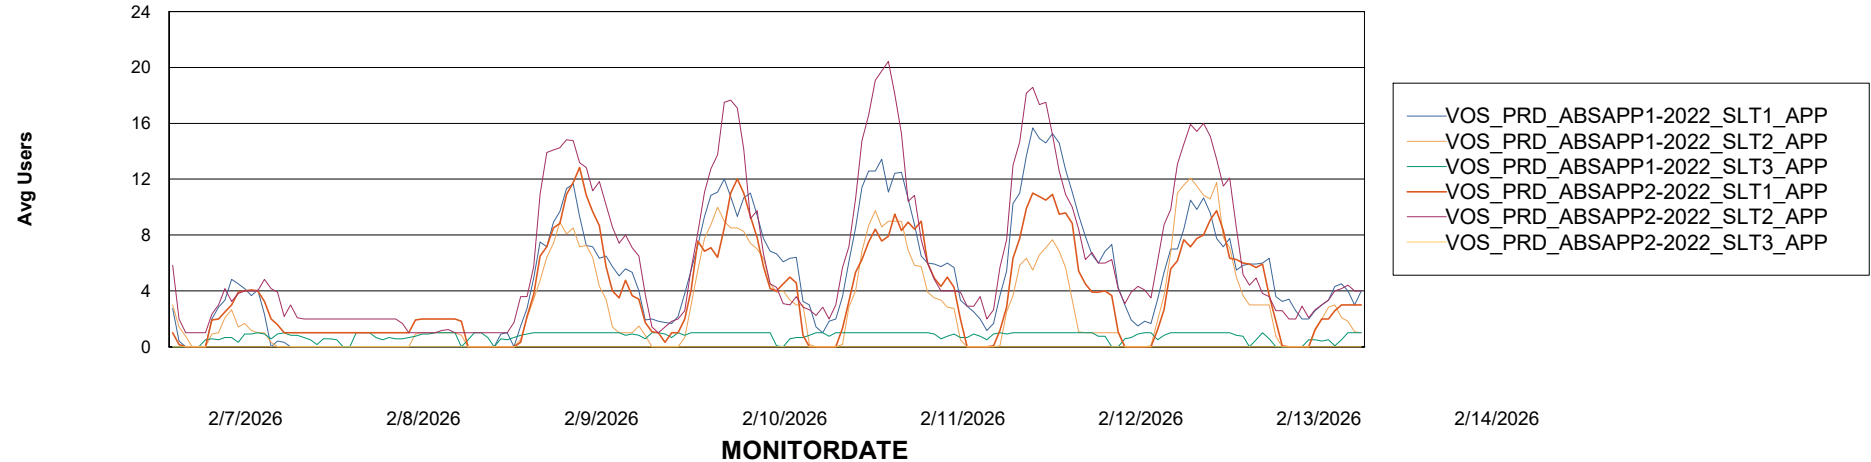

Weekly SLA Customer Report

Customer VOS_Production
Database ID 143

ABSSolute Application Server Services

Avg memory used per ABS Server Service

Avg users per day per ABS server

Weekly SLA Customer Report

Customer VOS_Production
Database ID 143