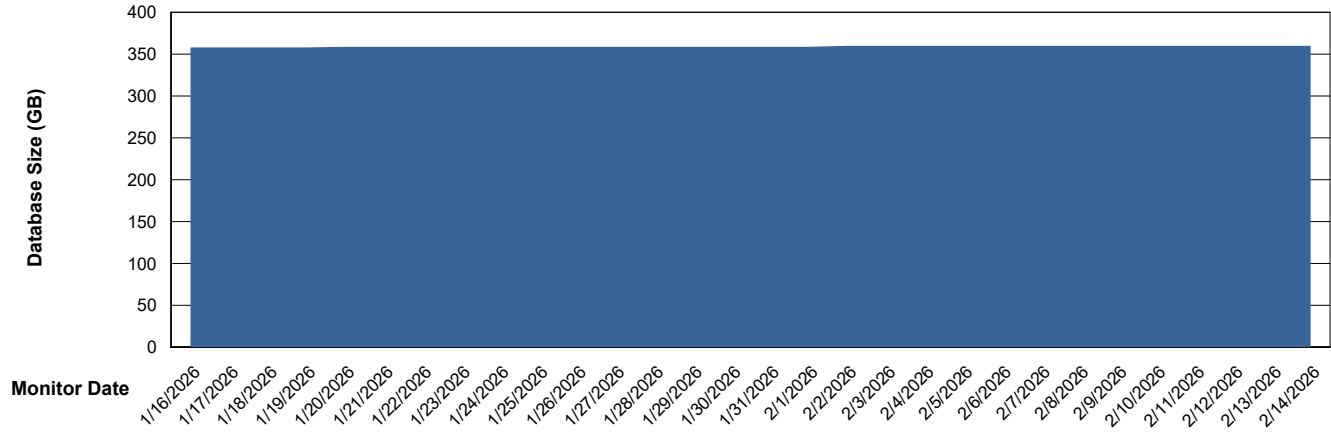

Database growth over last month