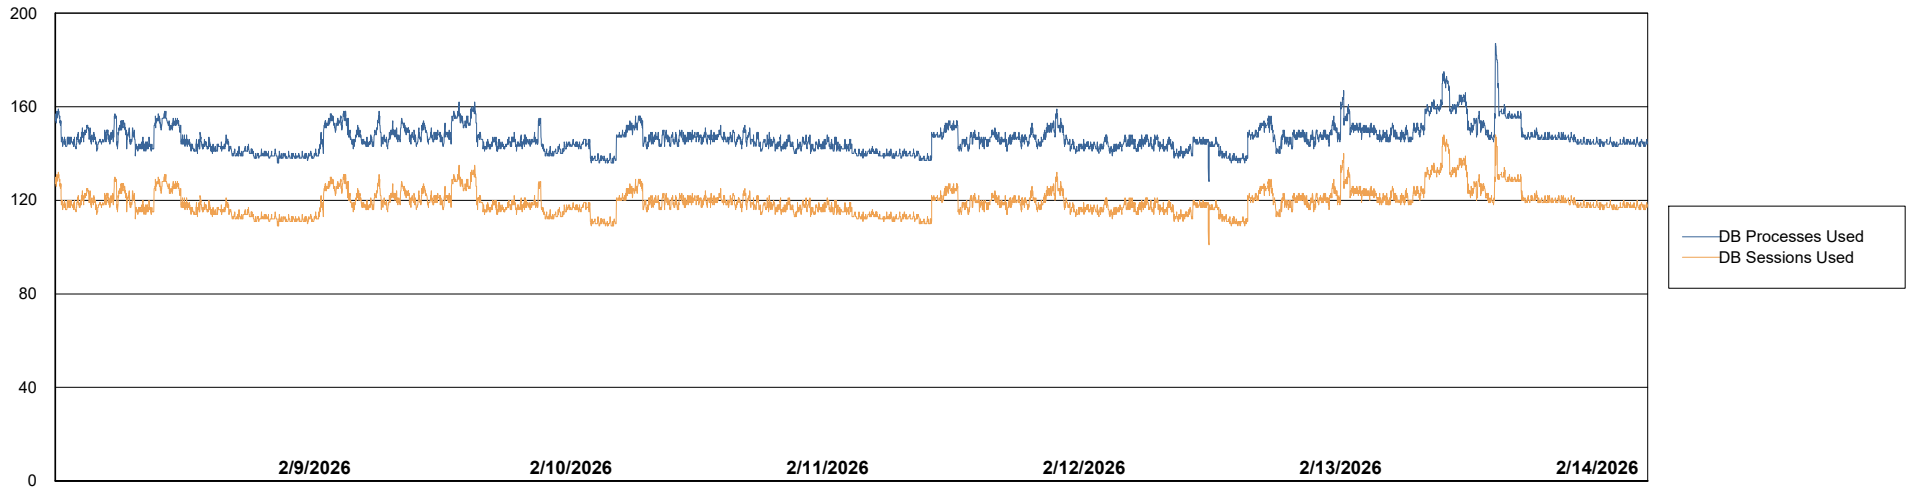

Database Performance STK_PRD_ABSDBORACLE01_ABS1

DB Processes Max 1,000