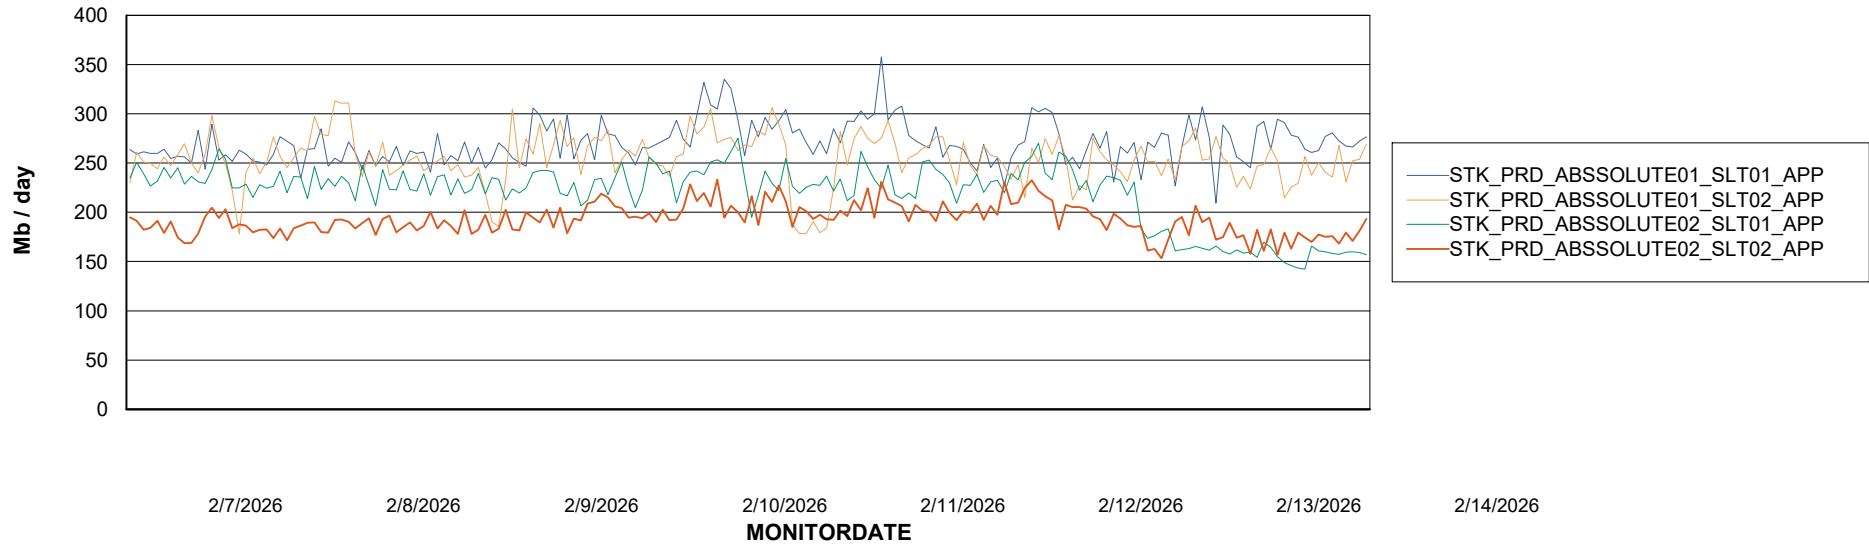

ABSSolute Application Server Services

Avg memory used per ABS Server Service