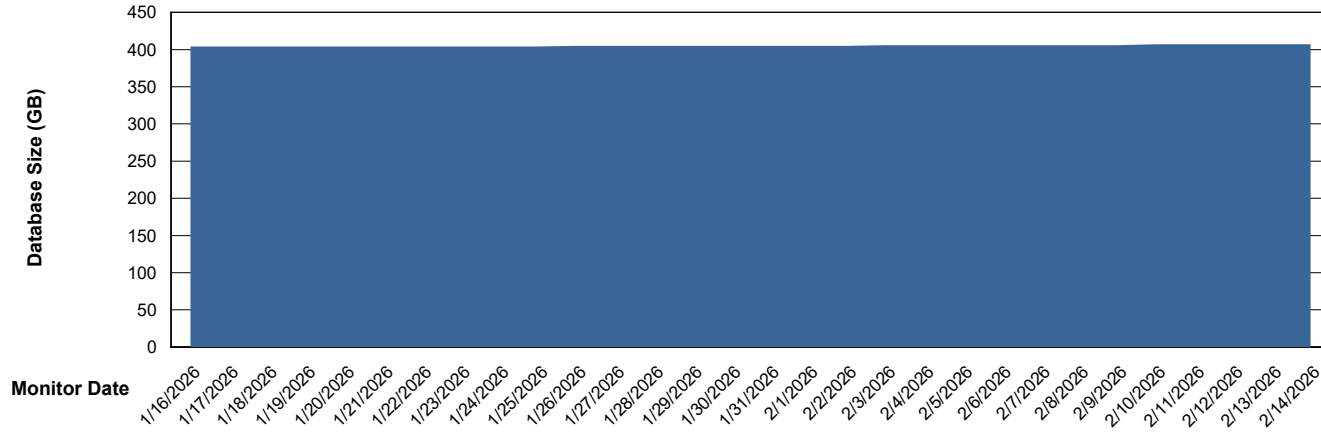

DATABASE SIZE STK_PRD_ABSDBORACLE01_ABS1

Database growth over last month