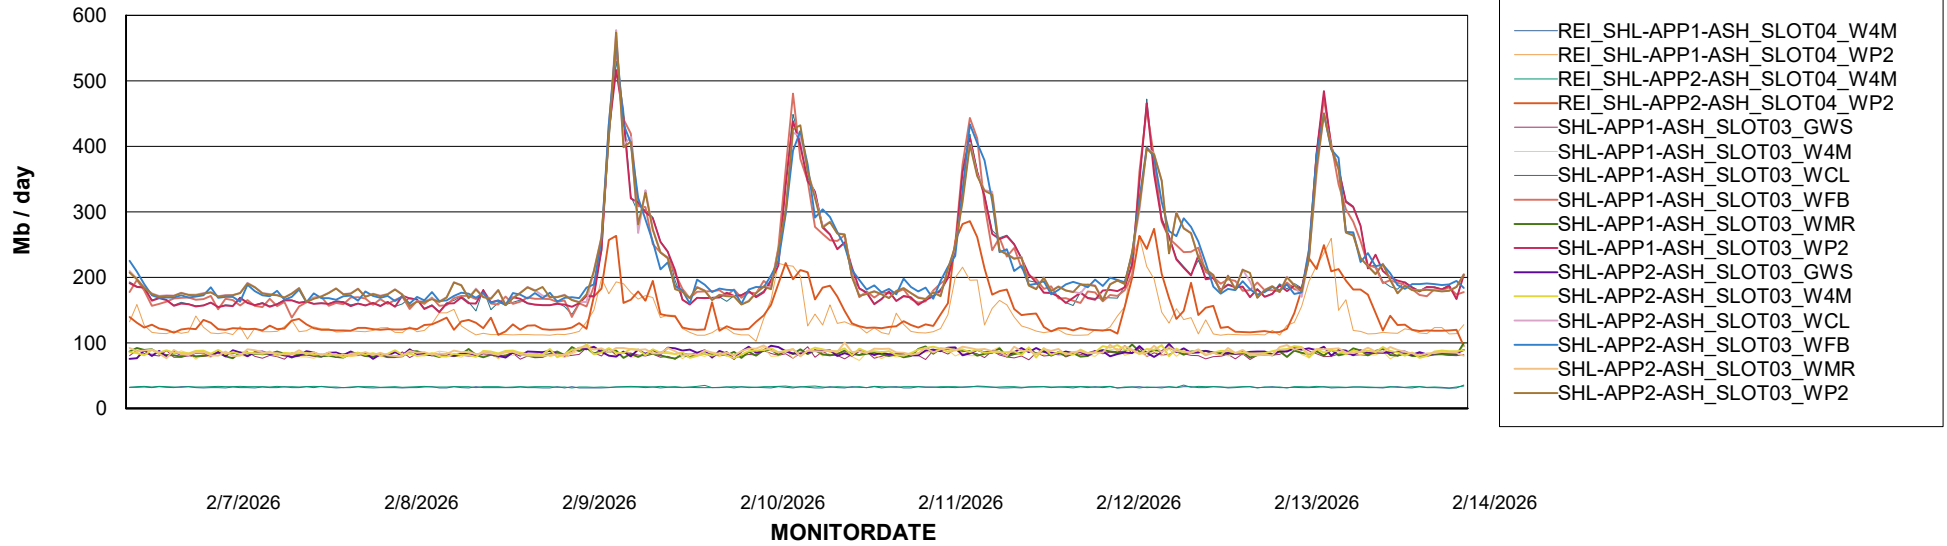

ABSolute Web Component Services

Avg memory used per ABS Web component