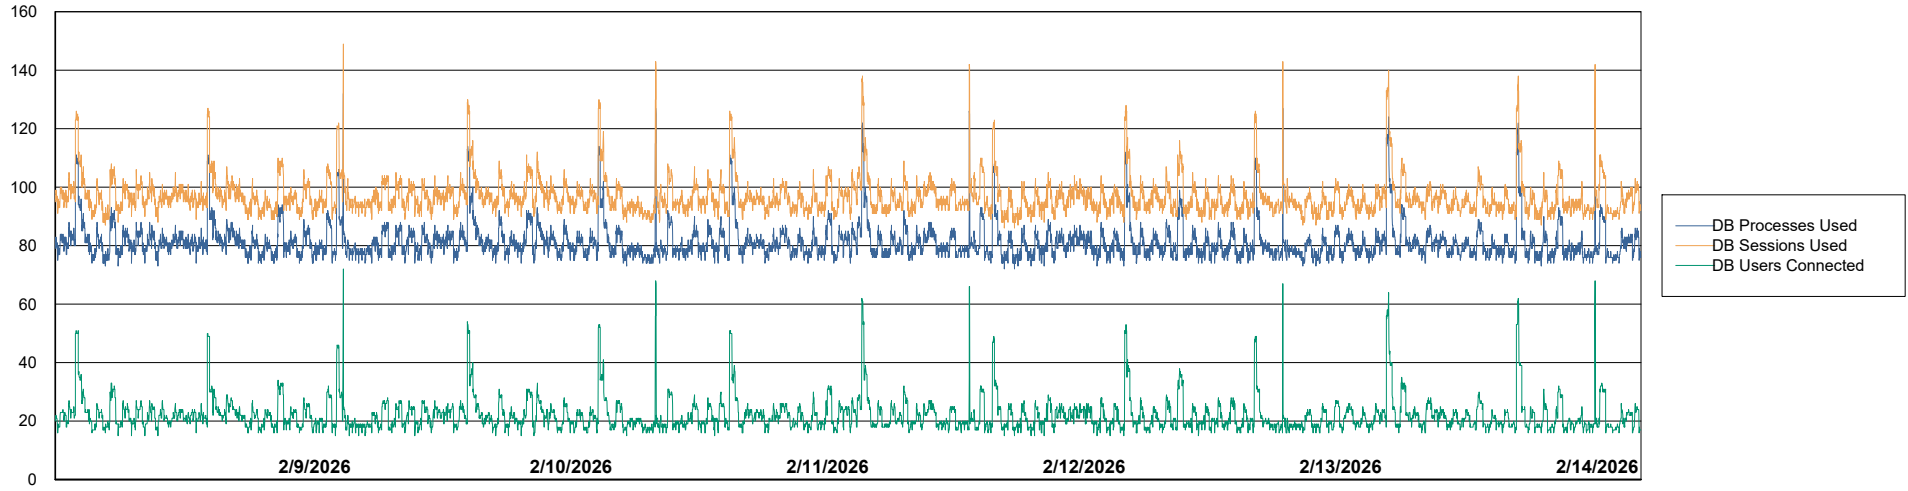

Database Performance SHL-BI-ASH_PROD_ABS1