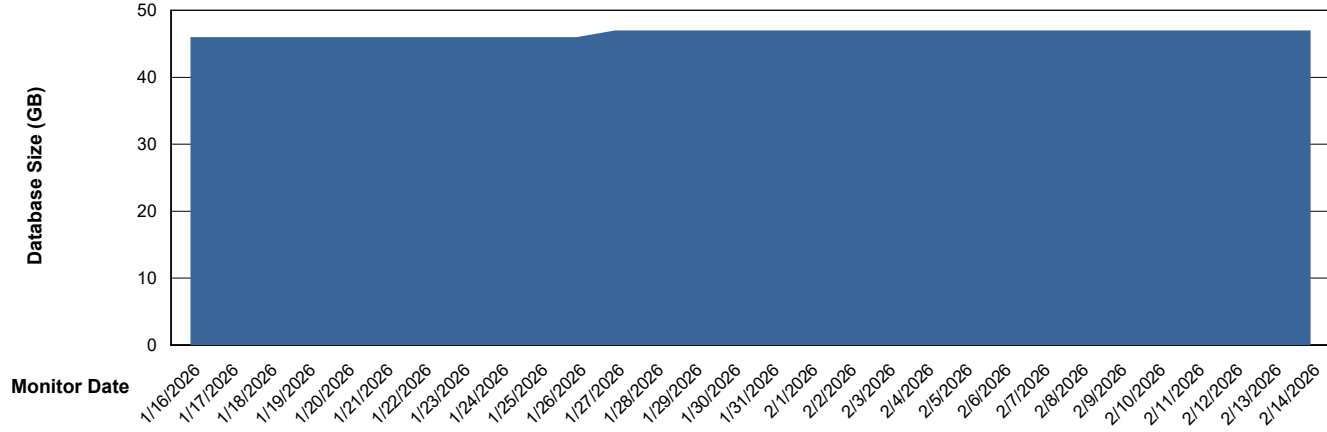

DATABASE SIZE SHL-BI-ASH_PROD_ABS1

Database growth over last month