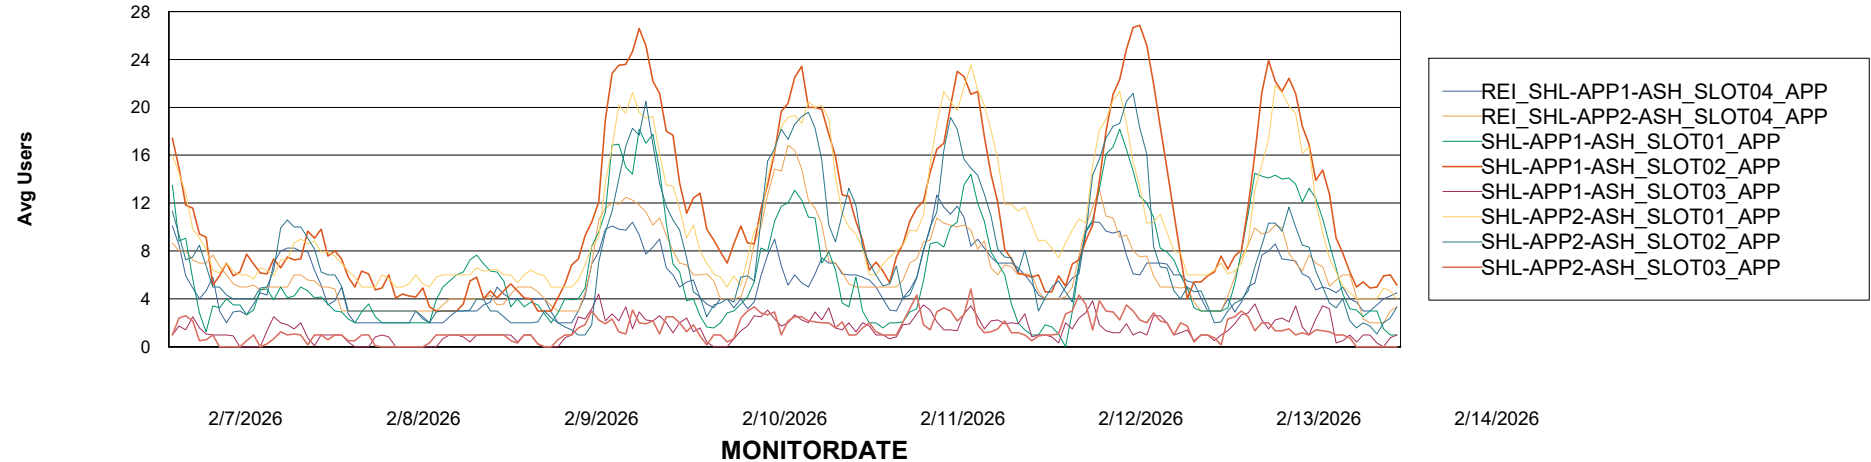

Avg users per day per ABS server