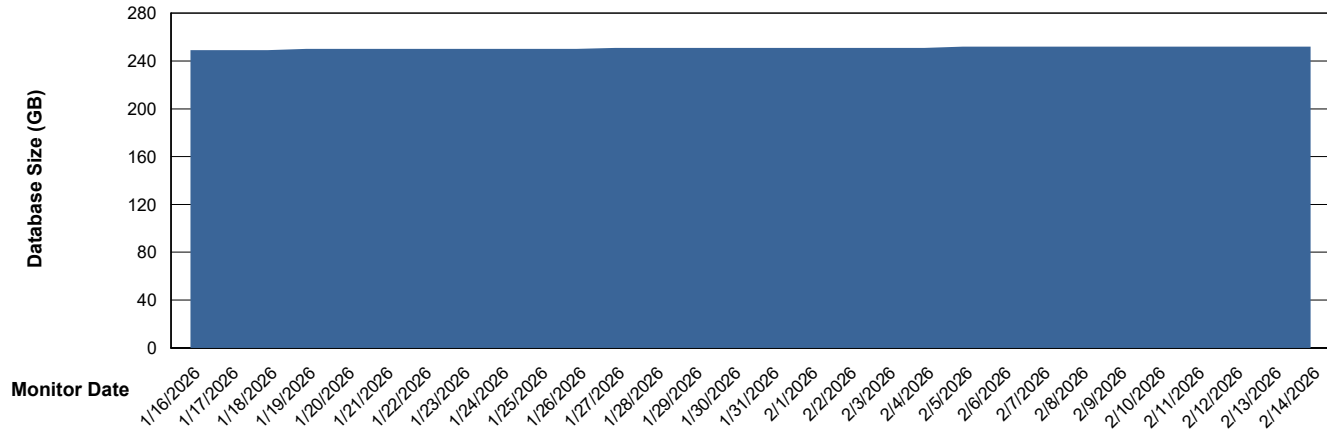

# Weekly SLA Customer Report

Customer SHL OCI ASH Production  
Database ID 182

DATABASE SIZE SHL-BI-ASH\_PROD\_ABS1

### Database growth over last month

DATABASE SIZE SHL-DBS1-ASH\_PROD\_ABS1

### Database growth over last month