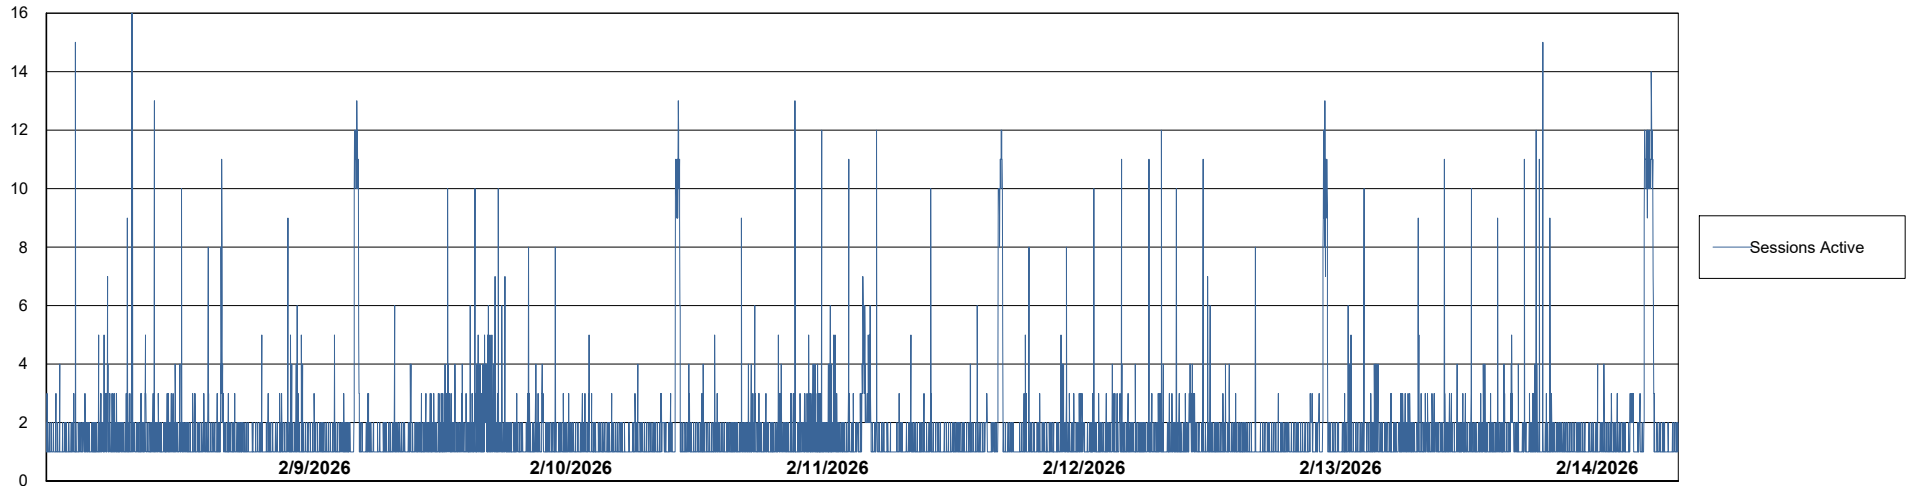

Database Performance SHL-DBS1-ASH_PROD_ABS1