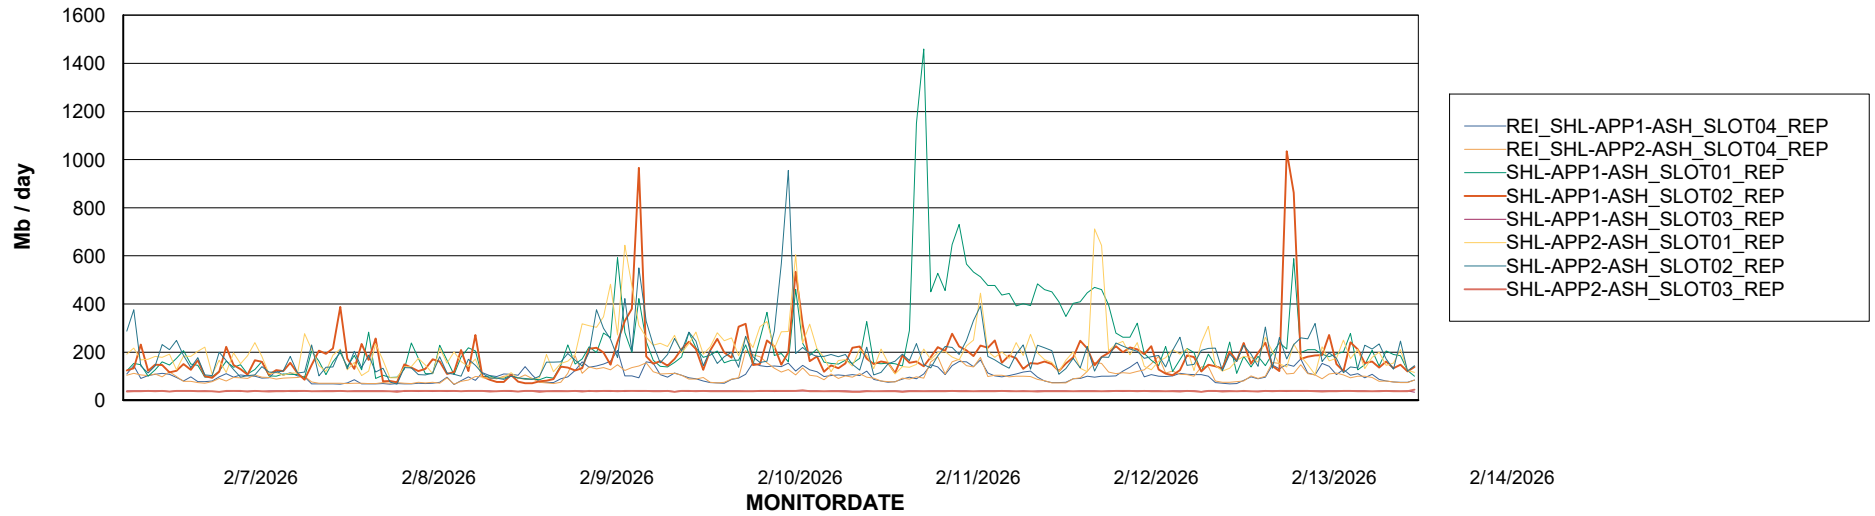

ABSSolute Application ReportServer Services

Avg memory used per ReportServer Service