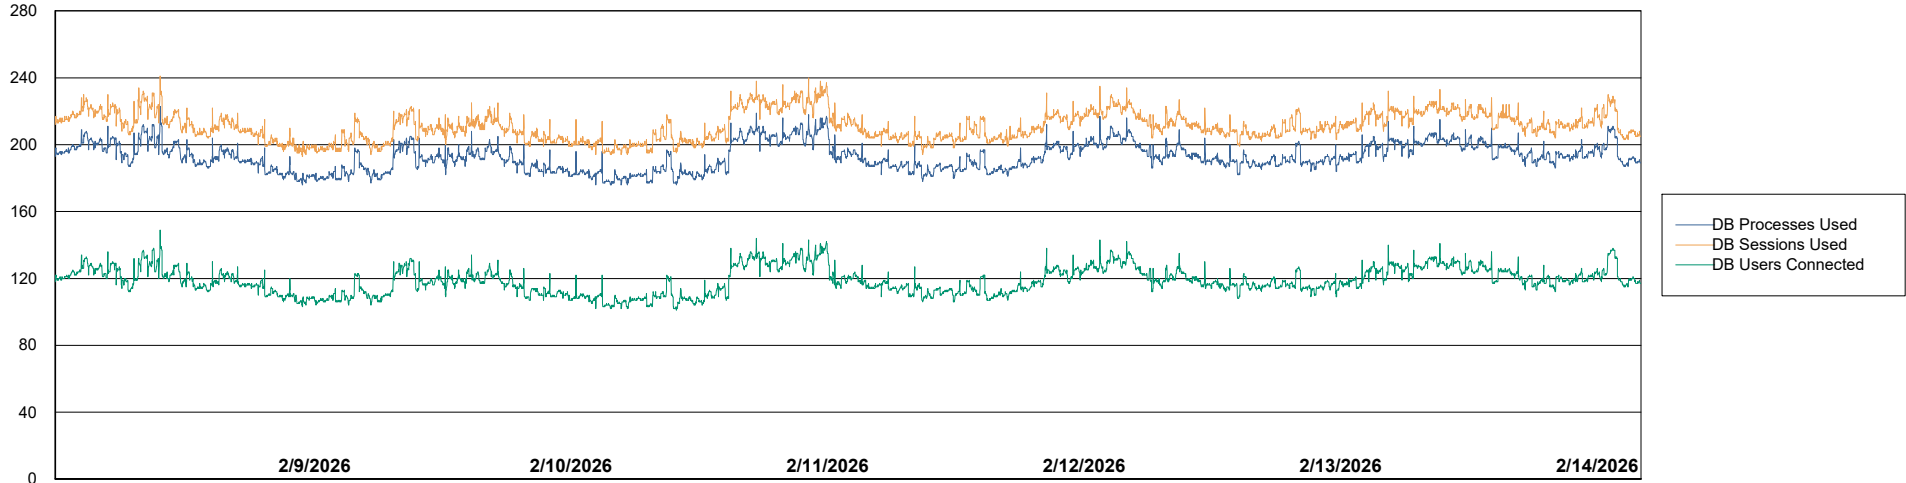

Database Performance SHL-DBS1-ASH_PROD_ABS1