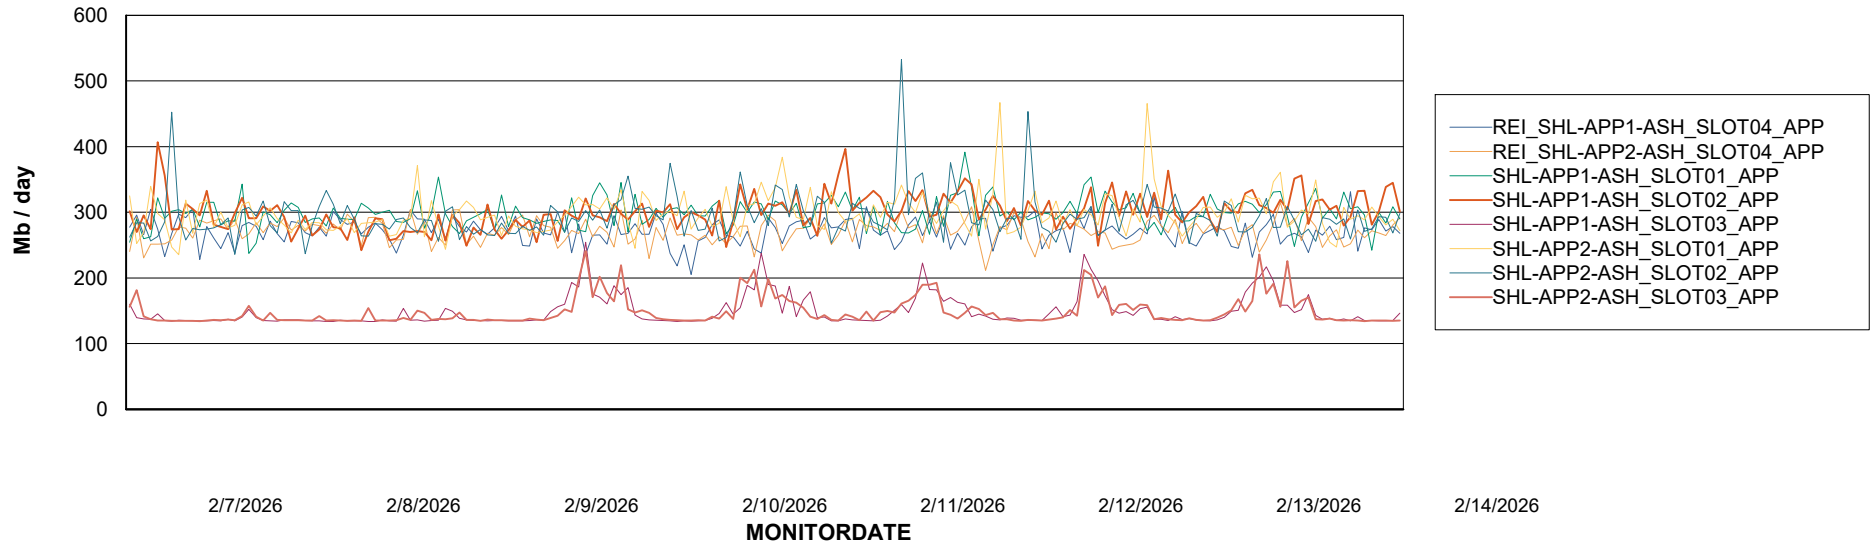

ABSSolute Application Server Services

Avg memory used per ABS Server Service