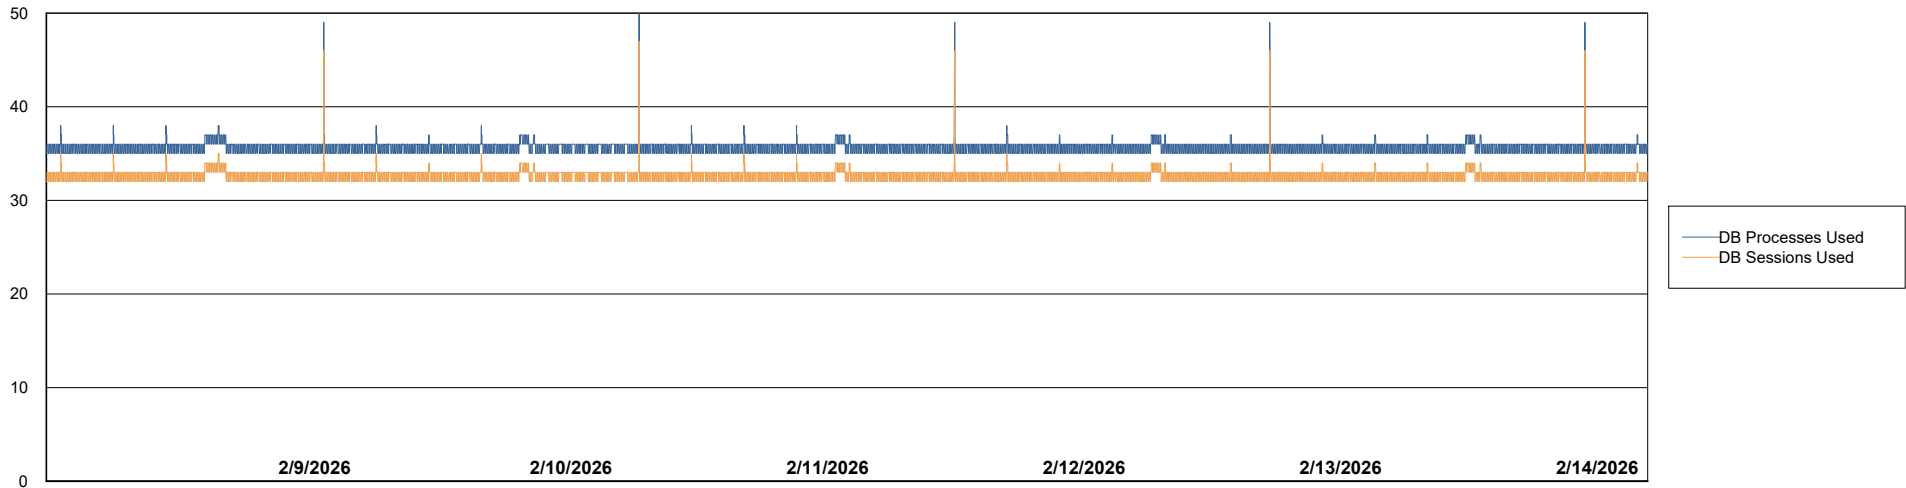

Database Performance SGS_PRD_ABS-DB17_HSBABS1

DB Processes Max 1,000