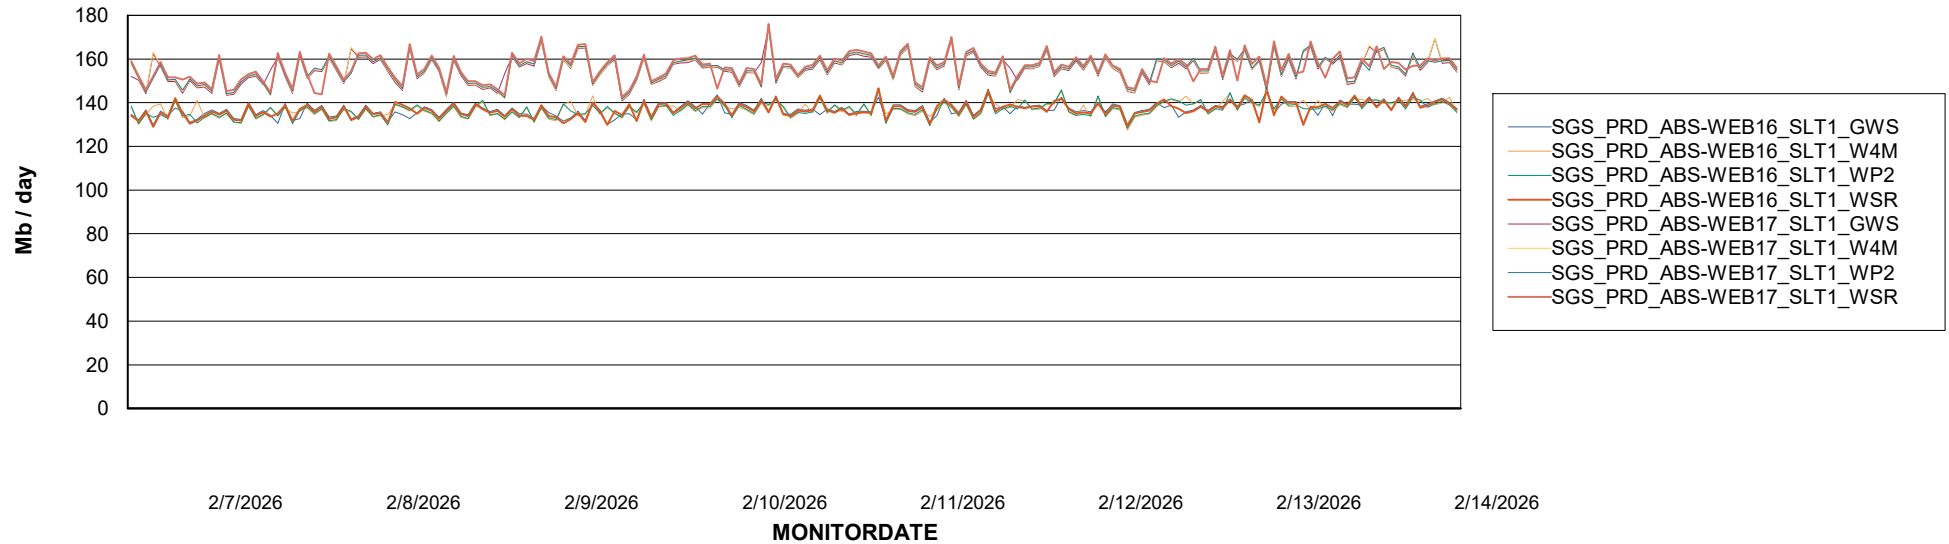

ABSSolute Web Component Services

Avg memory used per ABS Web component