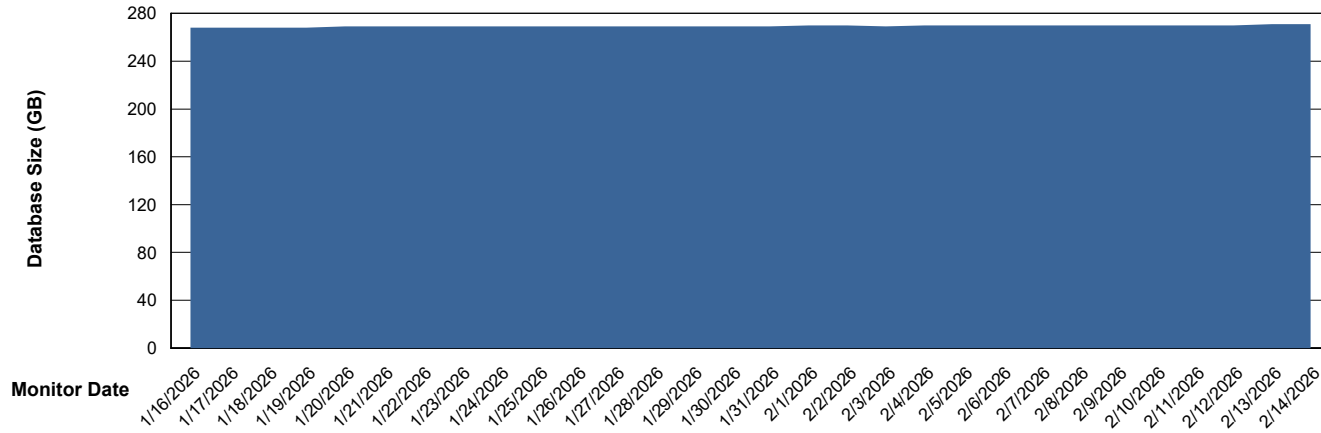

DATABASE SIZE SGS_PRD_ABS-BI02_ABS1

Database growth over last month