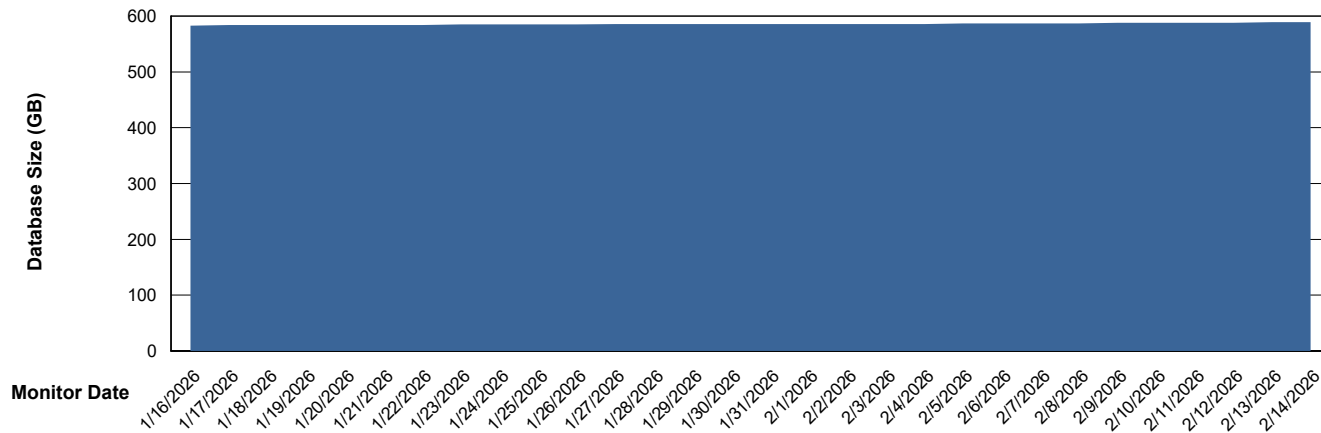

DATABASE SIZE SGS_PRD_ABS-DB16_ABS1

Database growth over last month