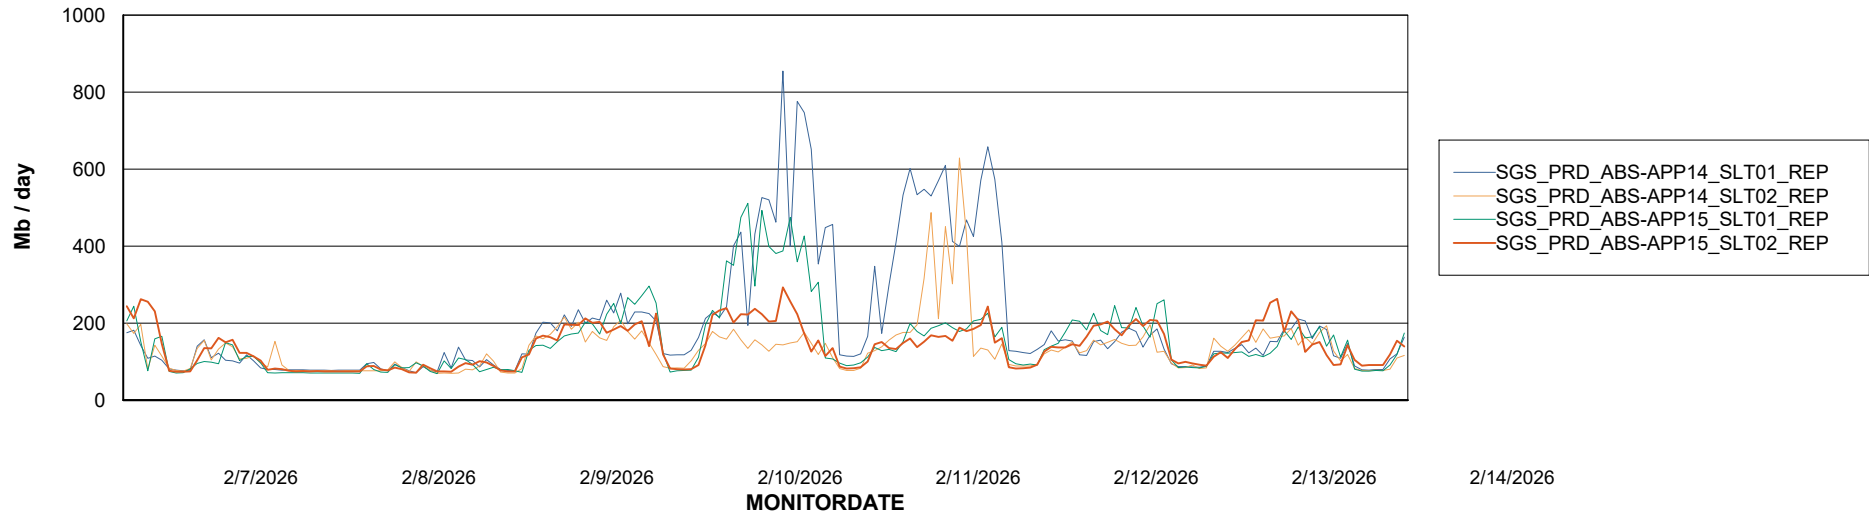

Avg memory used per ABS Server Service

Avg users per day per ABS server

Weekly SLA Customer Report

Customer SGS_Production
Database ID 224

ABSSolute Application ReportServer Services

Avg memory used per ReportServer Service