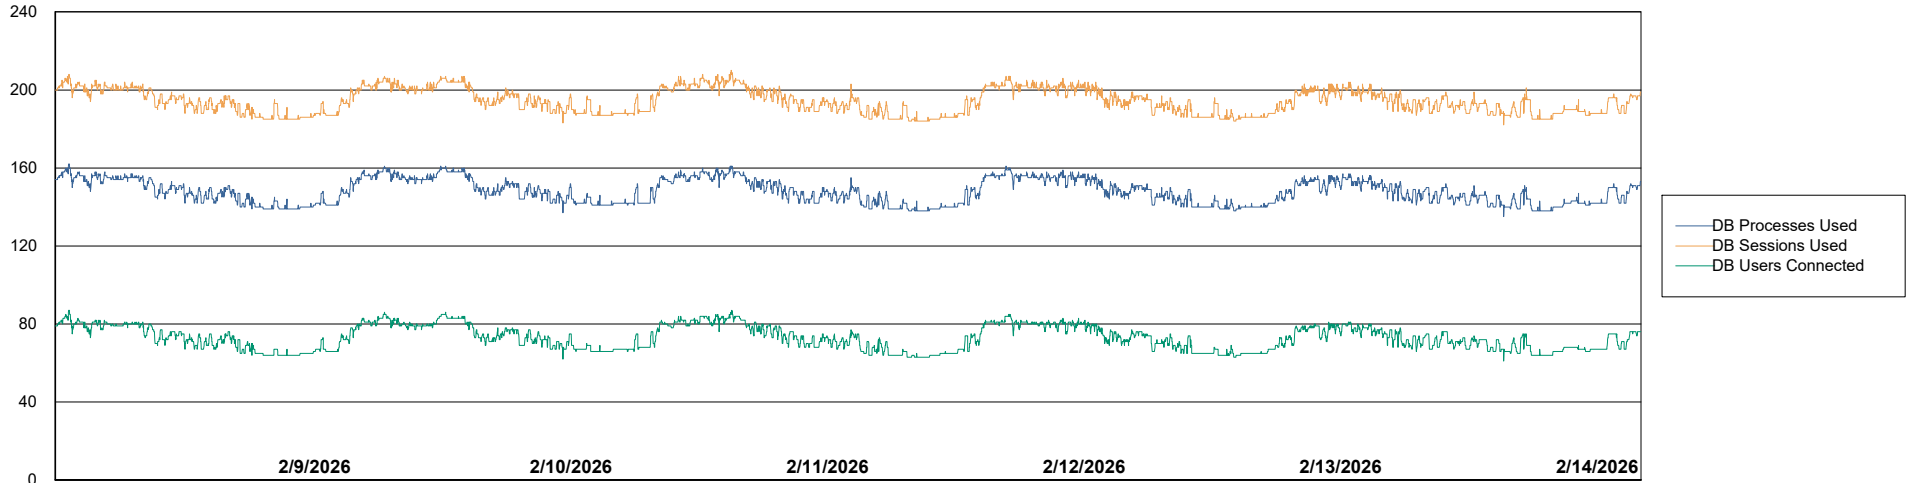

Weekly SLA Customer Report

Customer SGS_Production
Database ID 224

Database Performance SGS_PRD_ABS-BI02_ABS1

Weekly SLA Customer Report

Customer SGS_Production
Database ID 224

Database Performance SGS_PRD_ABS-DB16_ABS1