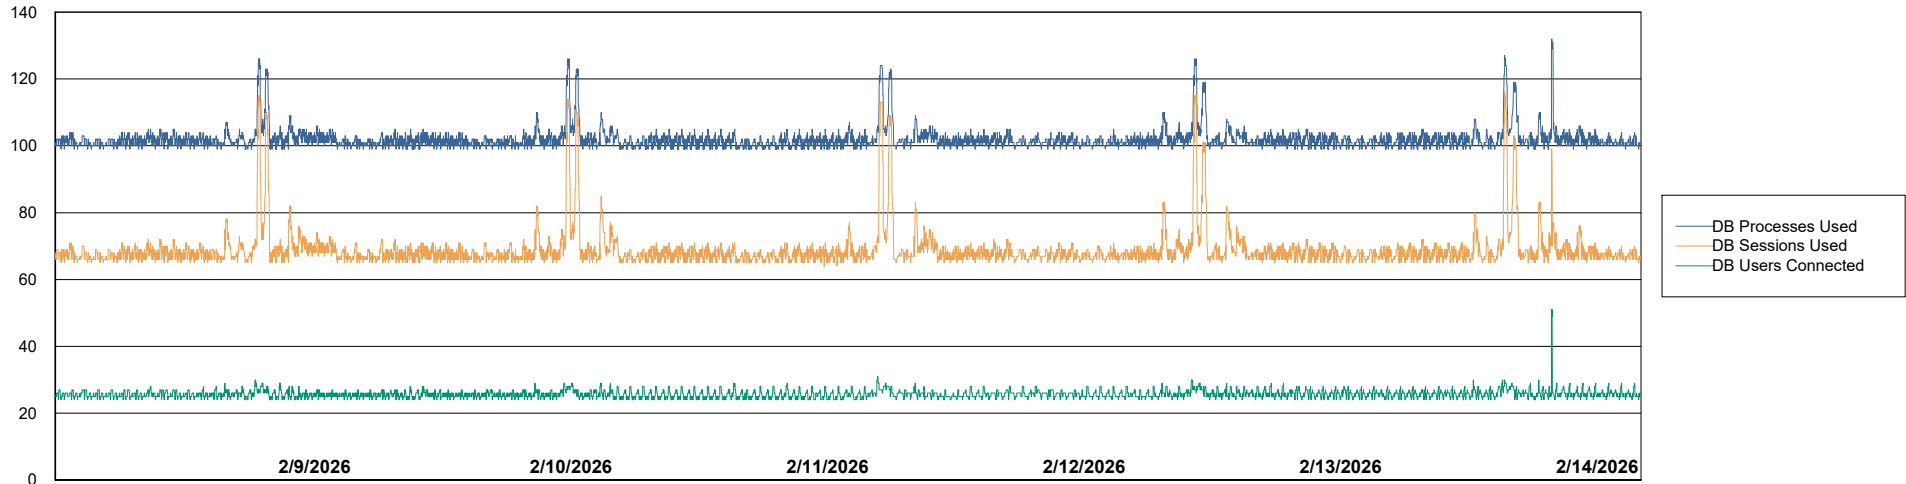

Database Performance SGS_PRD_ABS-BI02_ABS1