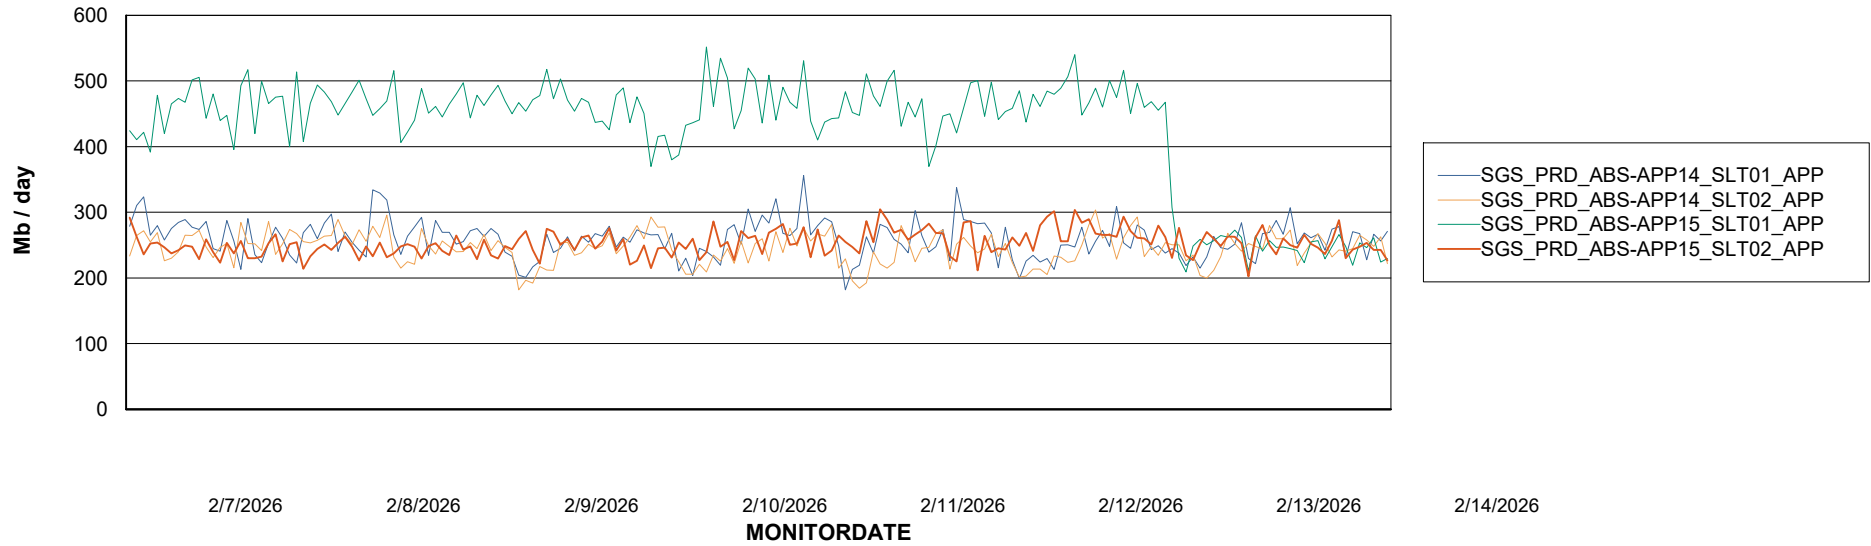

ABSSolute Application Server Services

Avg memory used per ABS Server Service