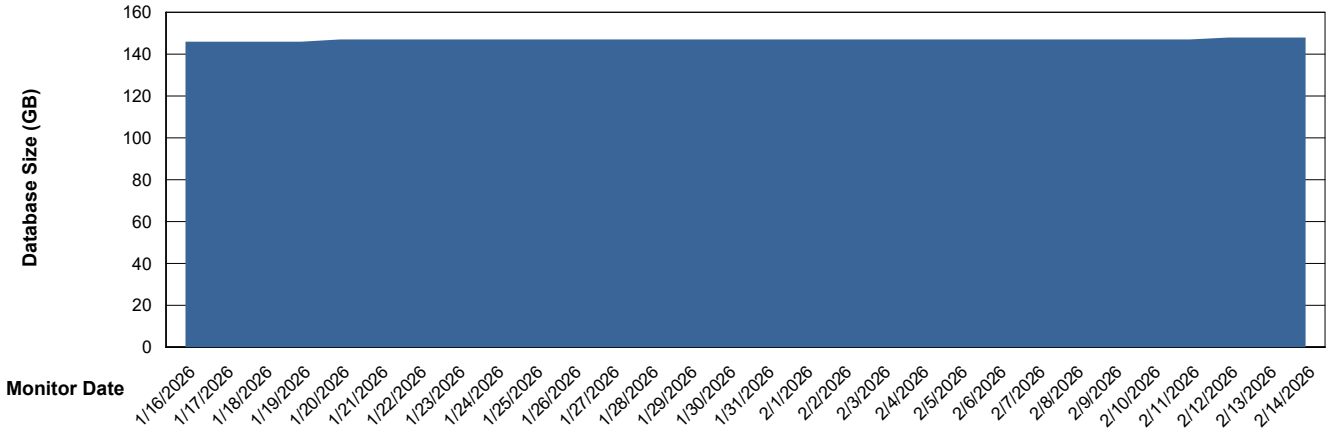

DATABASE SIZE RSS_PRD_SV1364_PRD_ABS1

Database growth over last month