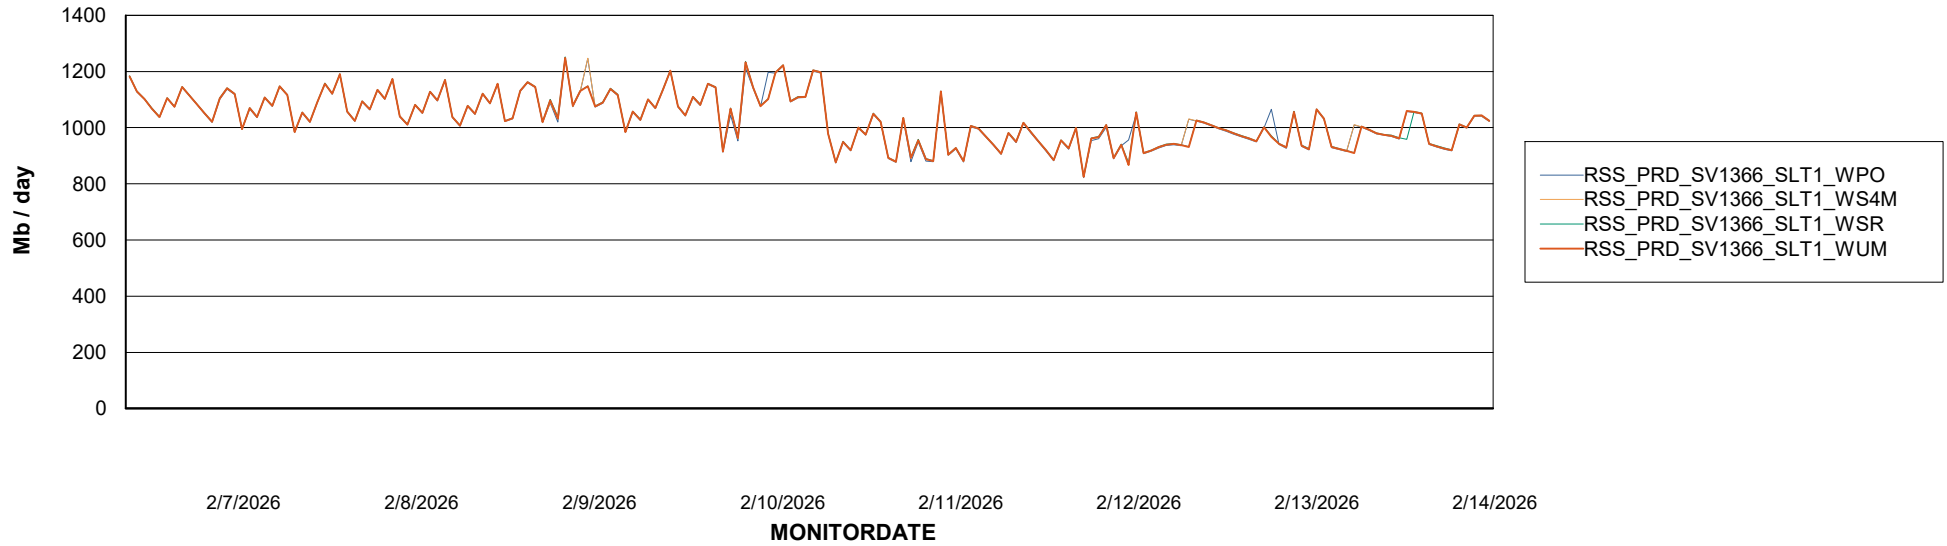

ABSSolute Web Component Services

Avg memory used per ABS Web component