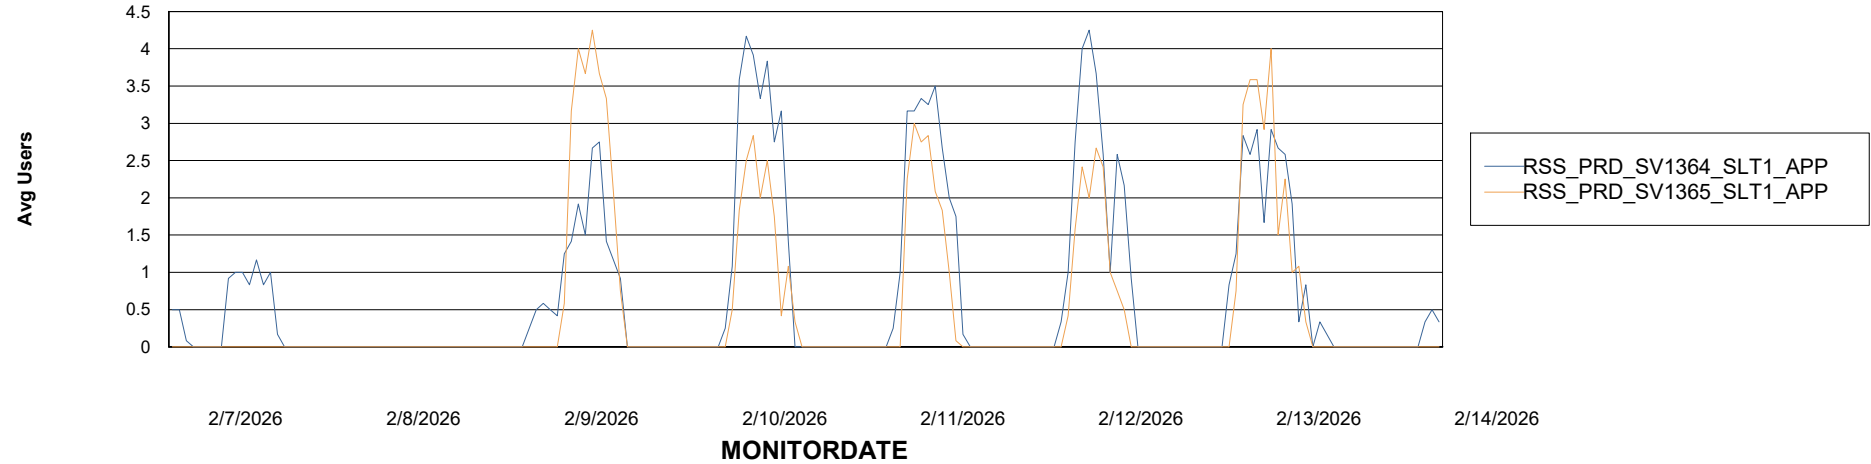

Avg users per day per ABS server