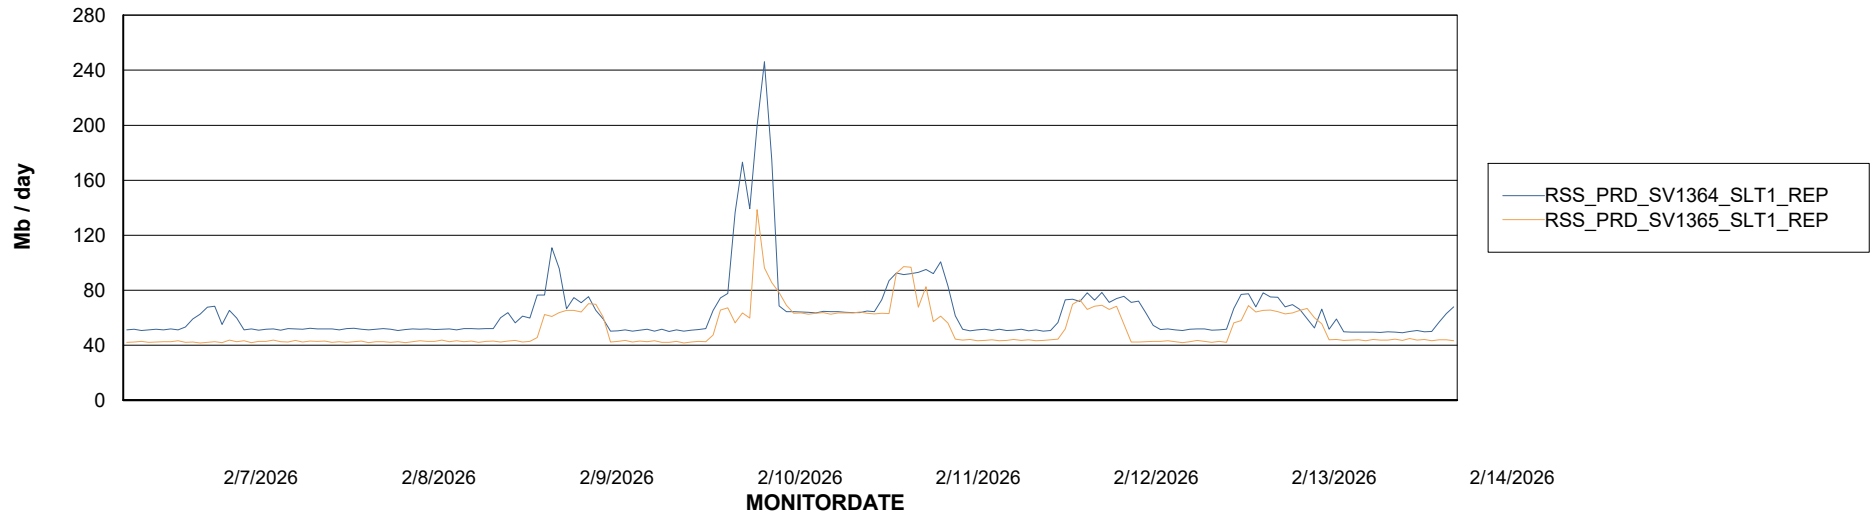

ABSSolute Application ReportServer Services

Avg memory used per ReportServer Service