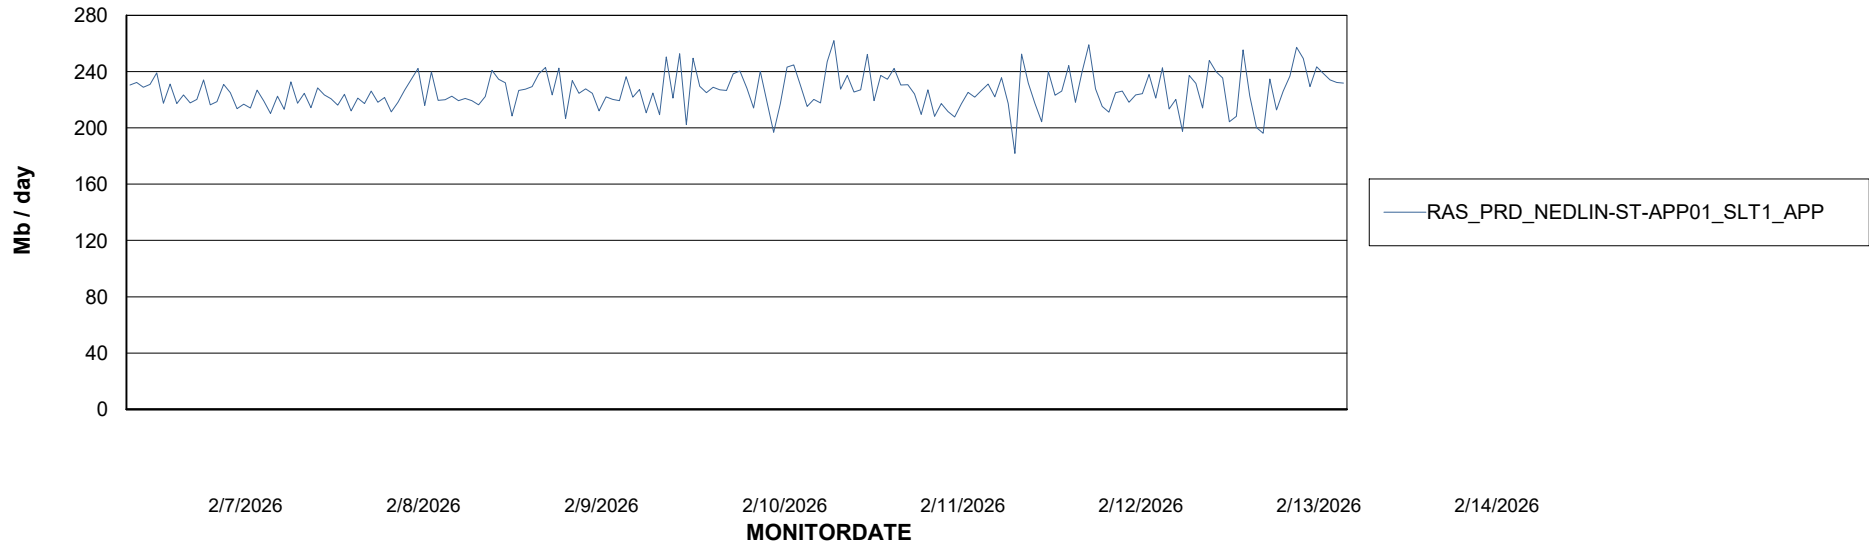

ABSSolute Application Server Services

Avg memory used per ABS Server Service