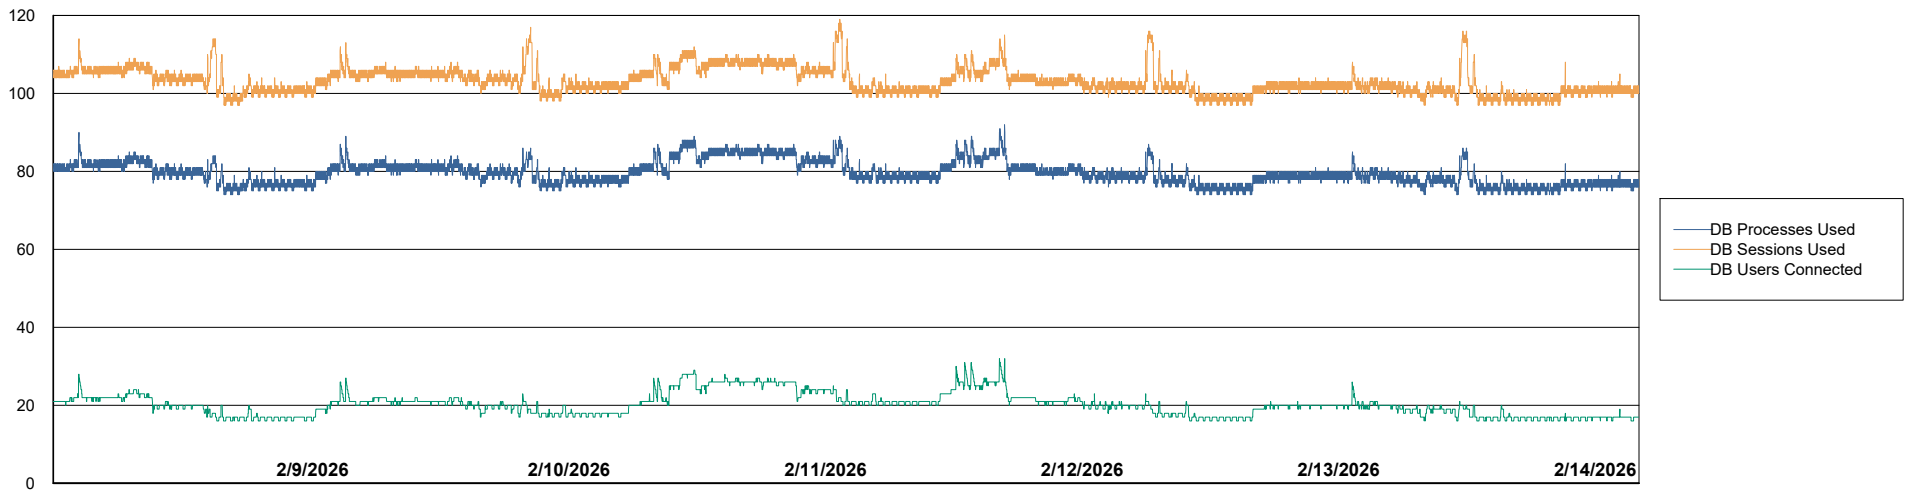

Database Performance RAS_PRD_NEDLIN-ST-APP01_ABS1