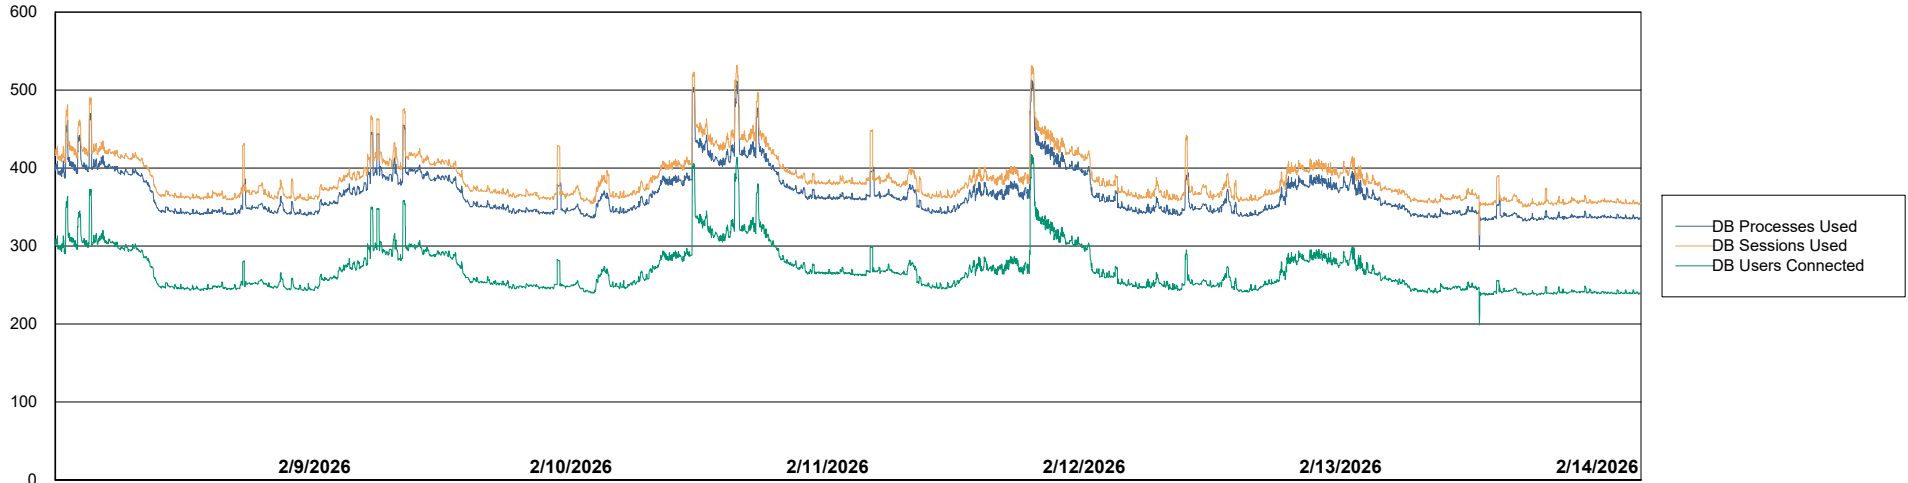

Database Performance LTS_PRD_CLSABSD01_ABS1