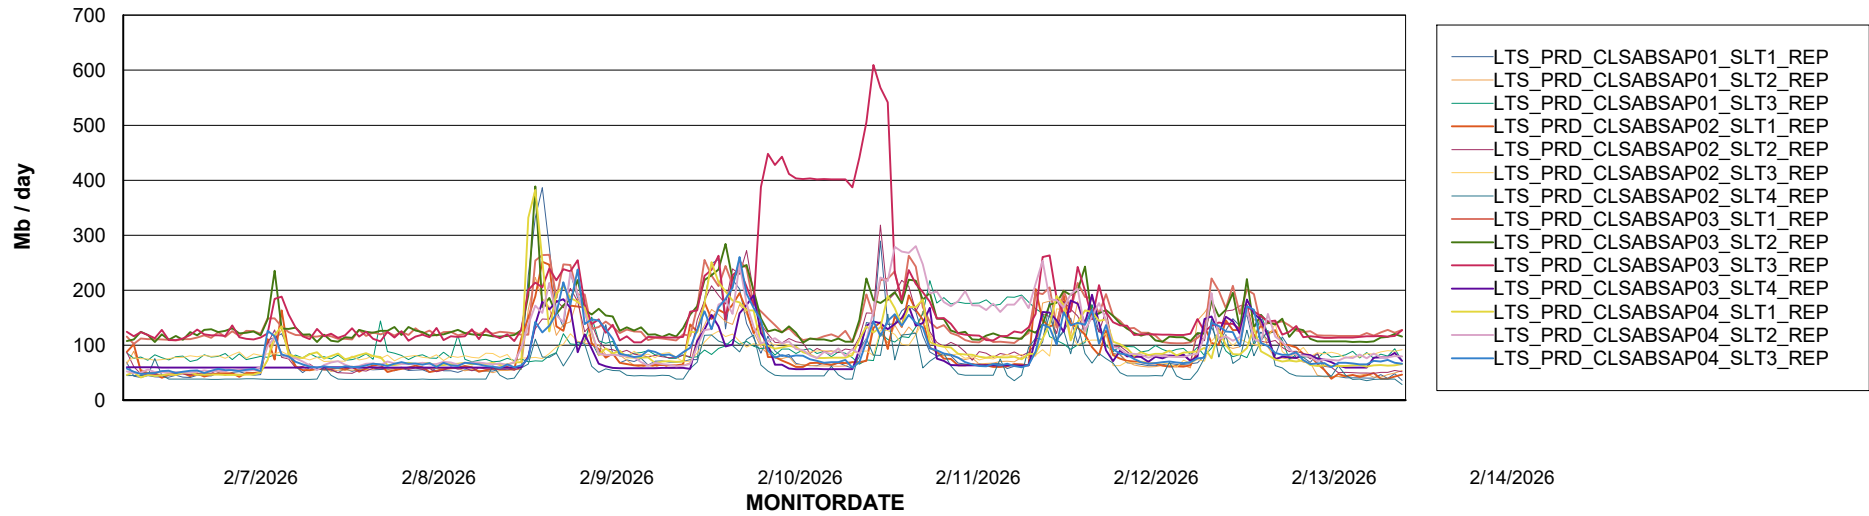

ABSSolute Application ReportServer Services

Avg memory used per ReportServer Service