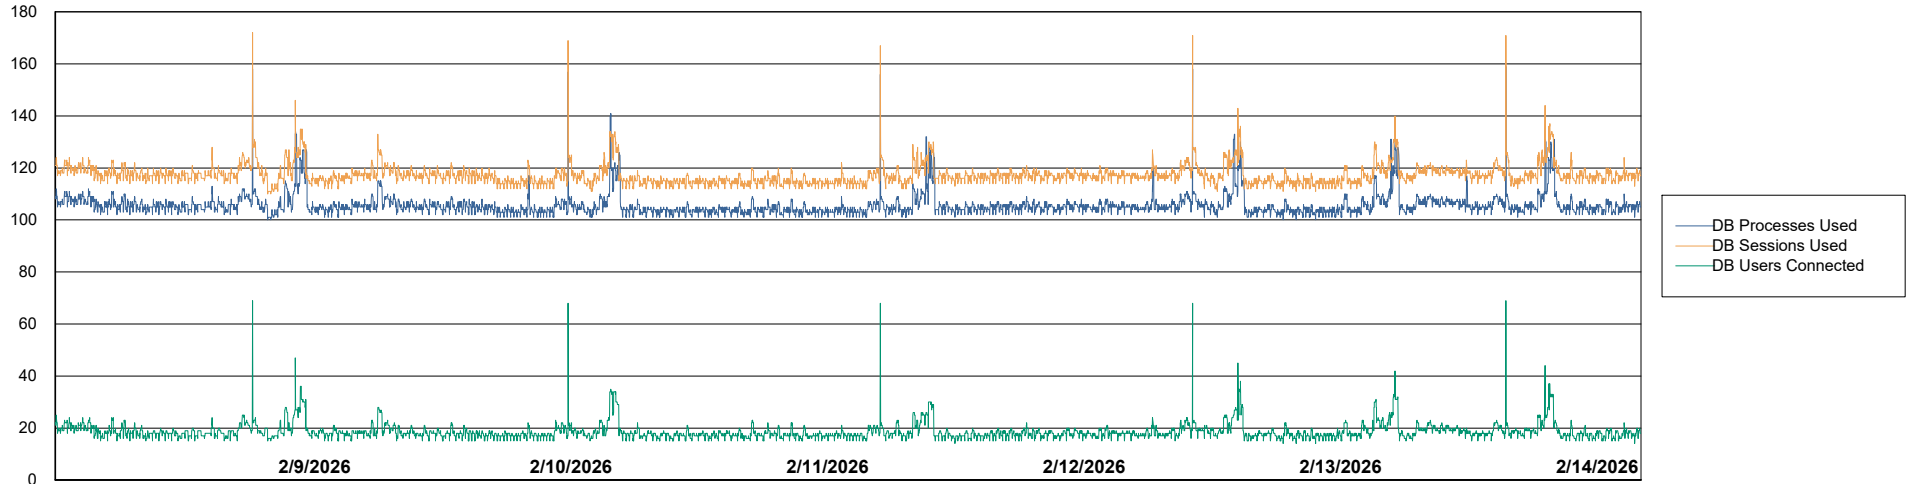

Database Performance LTS_PRD_CLSABSBI01NEW_ABS1