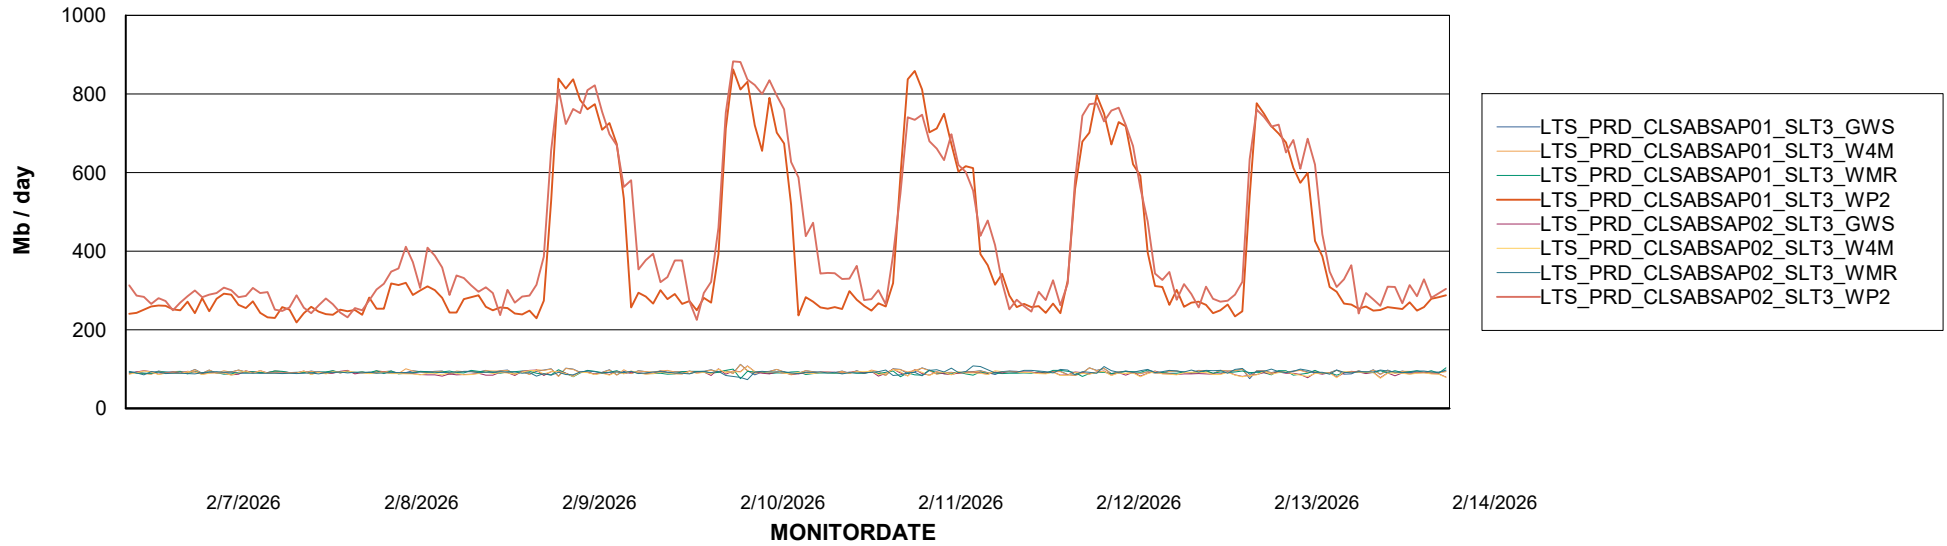

ABSSolute Web Component Services

Avg memory used per ABS Web component