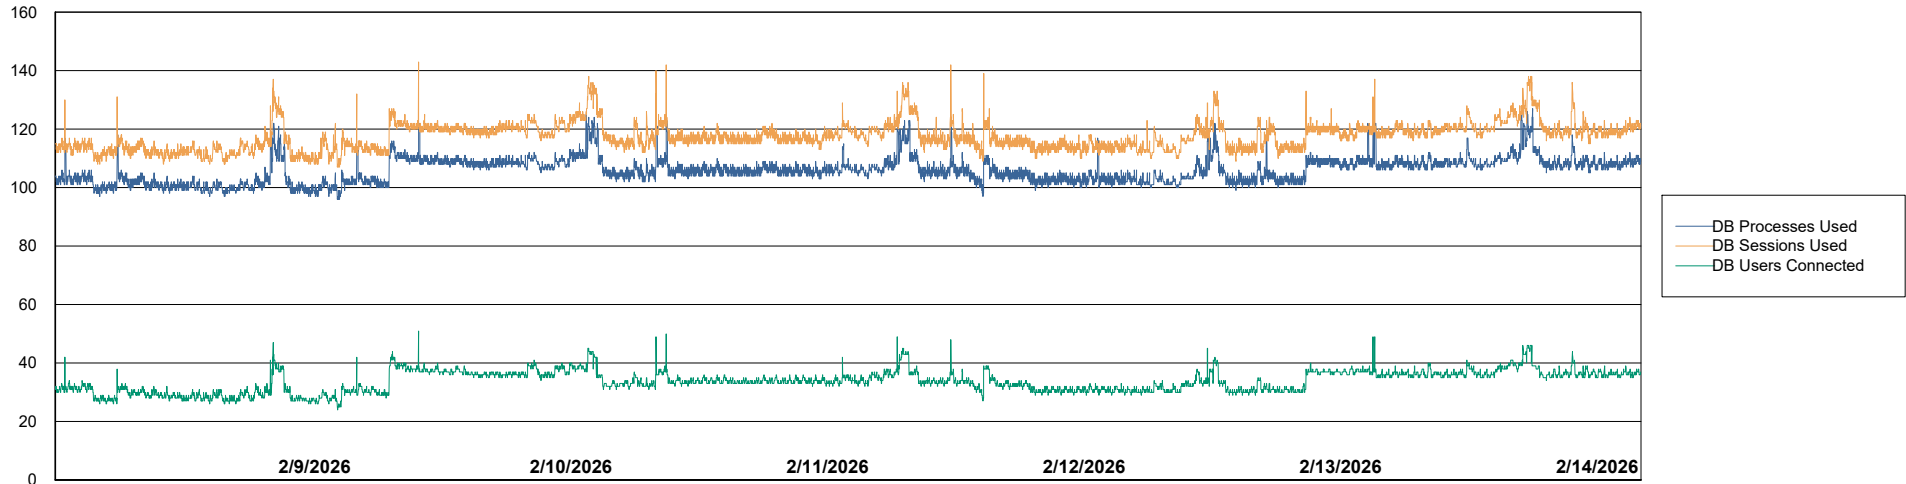

Database Performance LTS_PRD_CLSABSBI01_ABS1