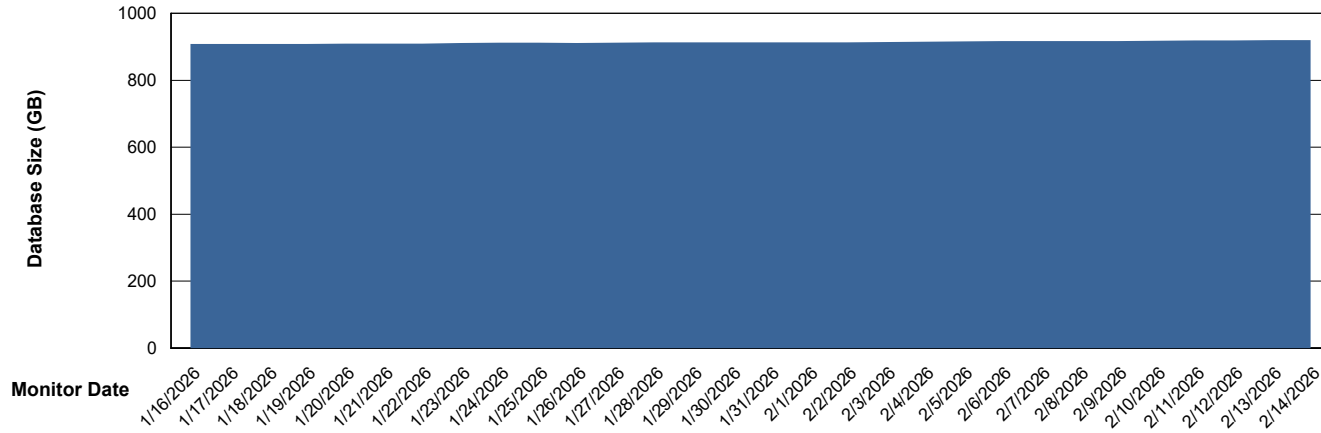

DATABASE SIZE LTS_PRD_CLSABSBI01_ABS1

Database growth over last month