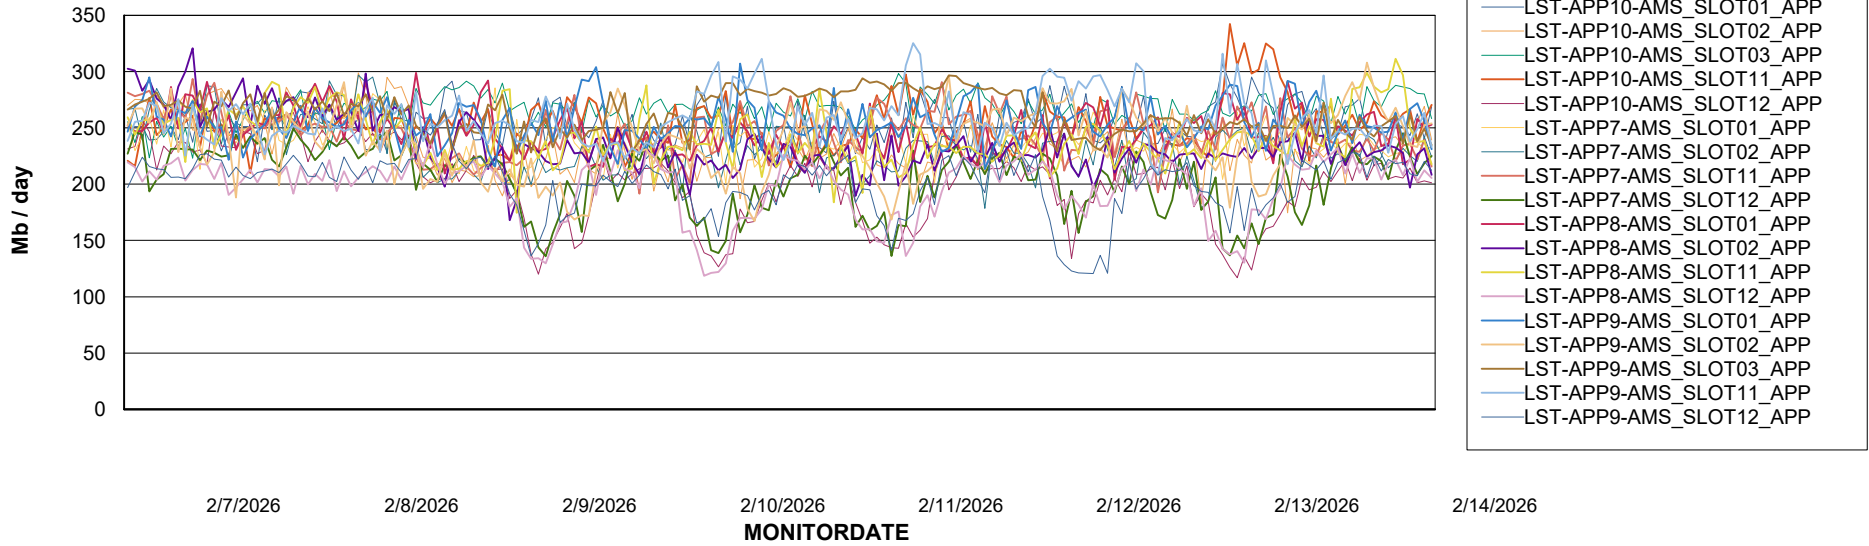

ABSSolute Application Server Services

Avg memory used per ABS Server Service