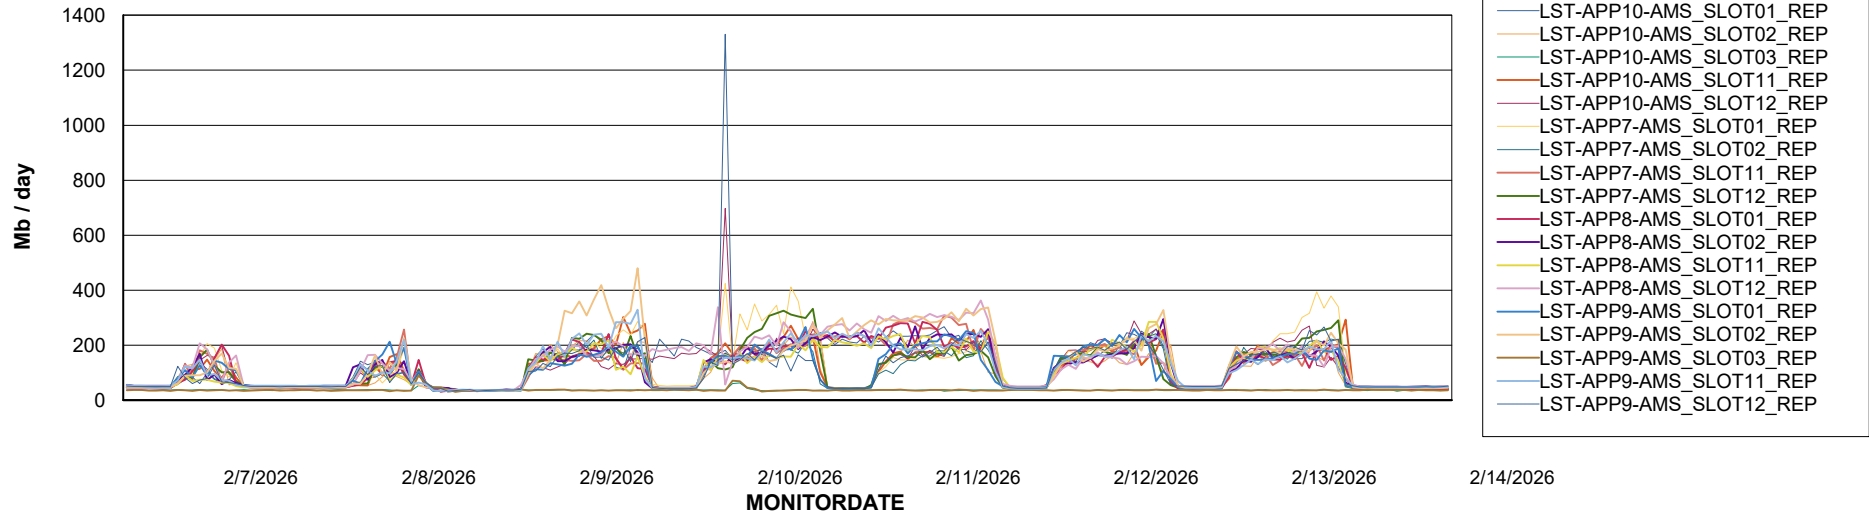

ABSSolute Application ReportServer Services

Avg memory used per ReportServer Service