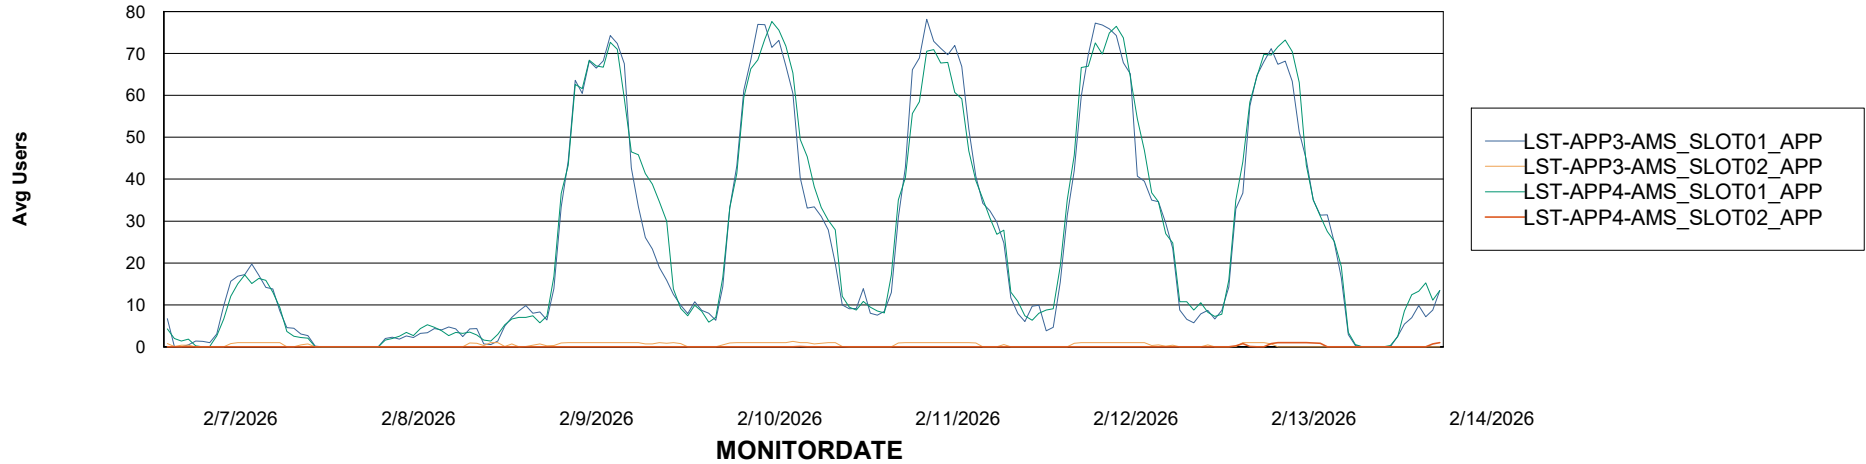

Weekly SLA Customer Report

Customer LST OCI AMS Production ABSME
Database ID 213

ABSSolute Application Server Services

Avg memory used per ABS Server Service

Avg users per day per ABS server

Weekly SLA Customer Report