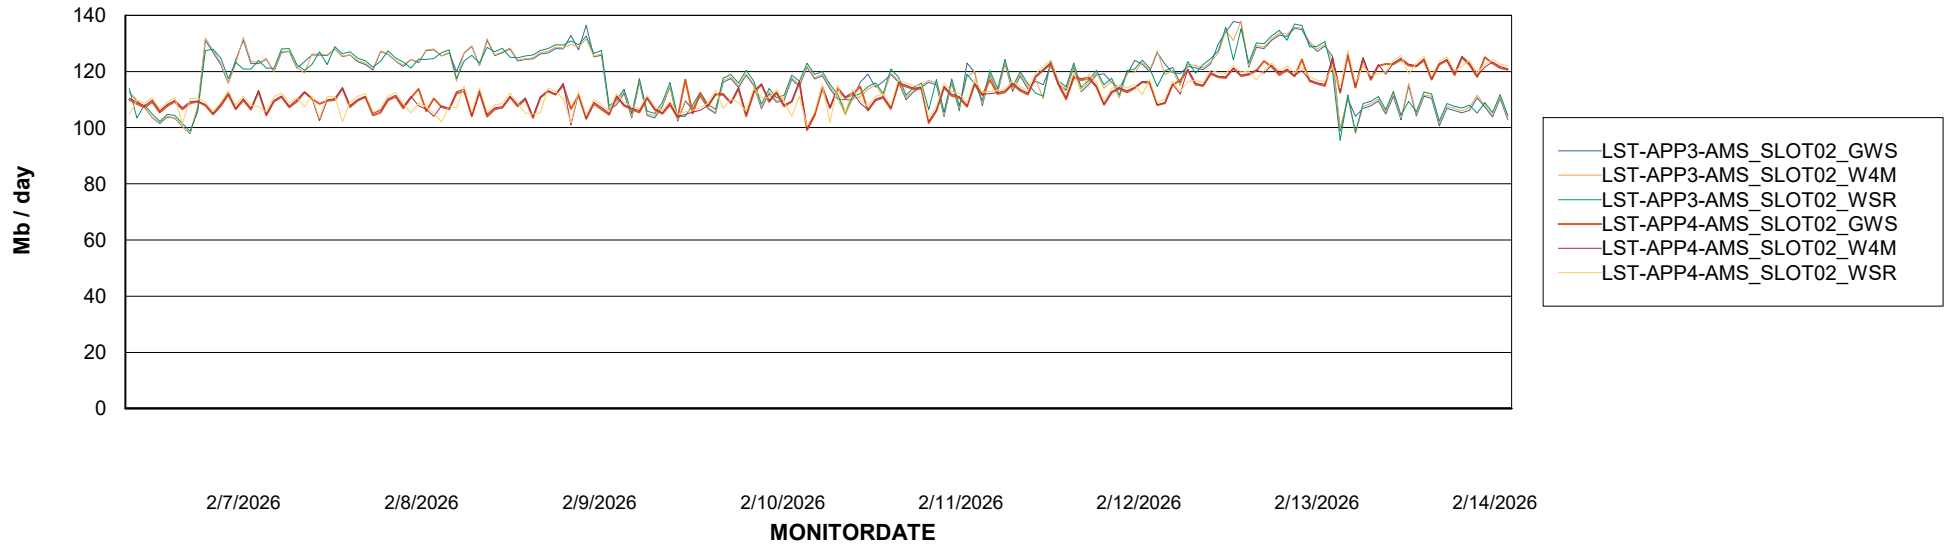

ABSSolute Web Component Services

Avg memory used per ABS Web component