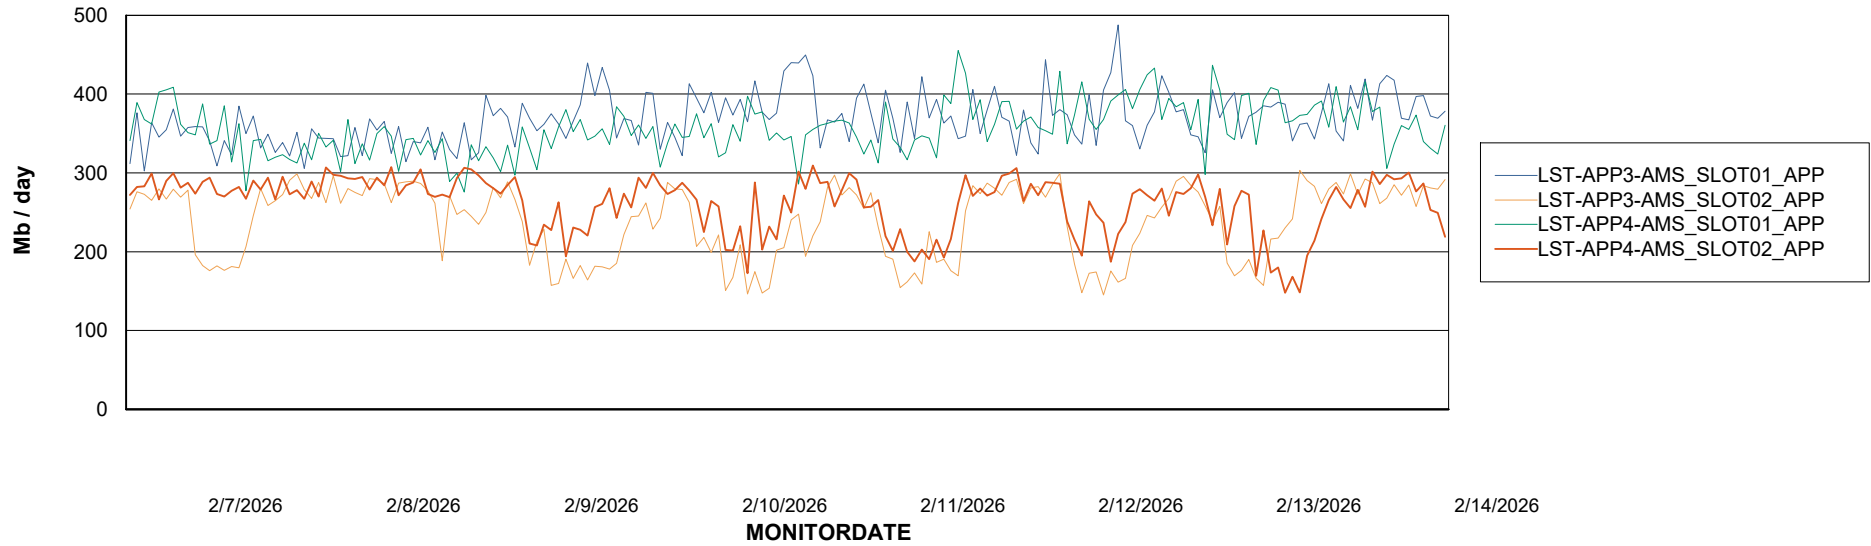

ABSSolute Application Server Services

Avg memory used per ABS Server Service