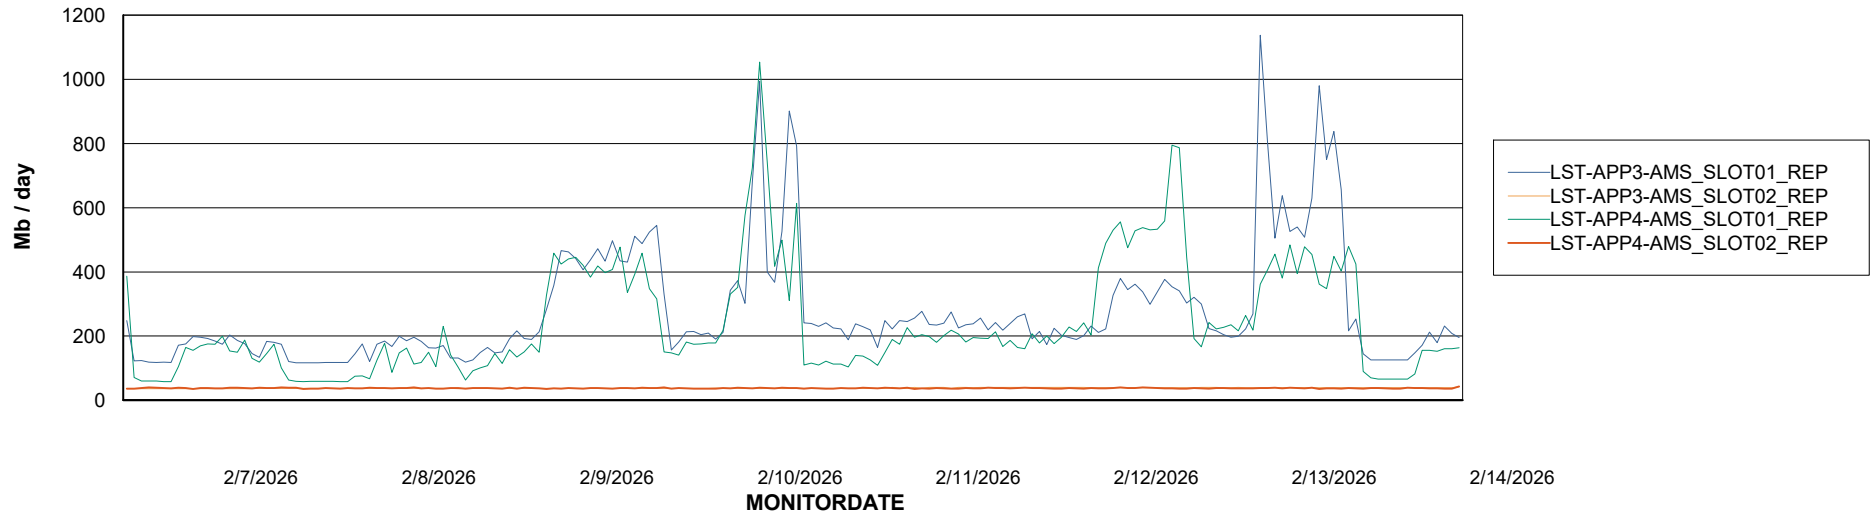

ABSSolute Application ReportServer Services

Avg memory used per ReportServer Service