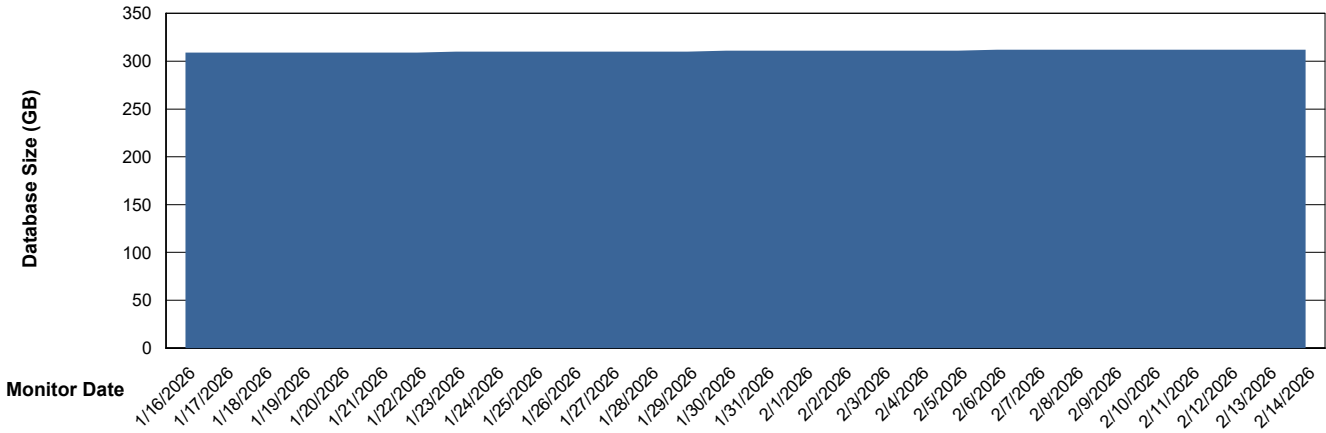

Database growth over last month

Database Tablespace LST-DBS5-AMS_DB_ABSEE

Date	Tablespace Name	MaxFilesize (Gb)	Usedsize (Gb)	Percentage free
2/14/2026	ABSDATA	356	279	21
	INDX	120	20	83
2/13/2026	ABSDATA	356	279	22
	INDX	120	20	83
2/12/2026	ABSDATA	356	279	22
	INDX	120	20	83
2/11/2026	ABSDATA	356	279	22
	INDX	120	20	83
2/10/2026	ABSDATA	356	279	22
	INDX	120	20	83
2/9/2026	ABSDATA	356	279	22
	INDX	120	20	83
2/8/2026	ABSDATA	356	279	22
	INDX	120	20	83