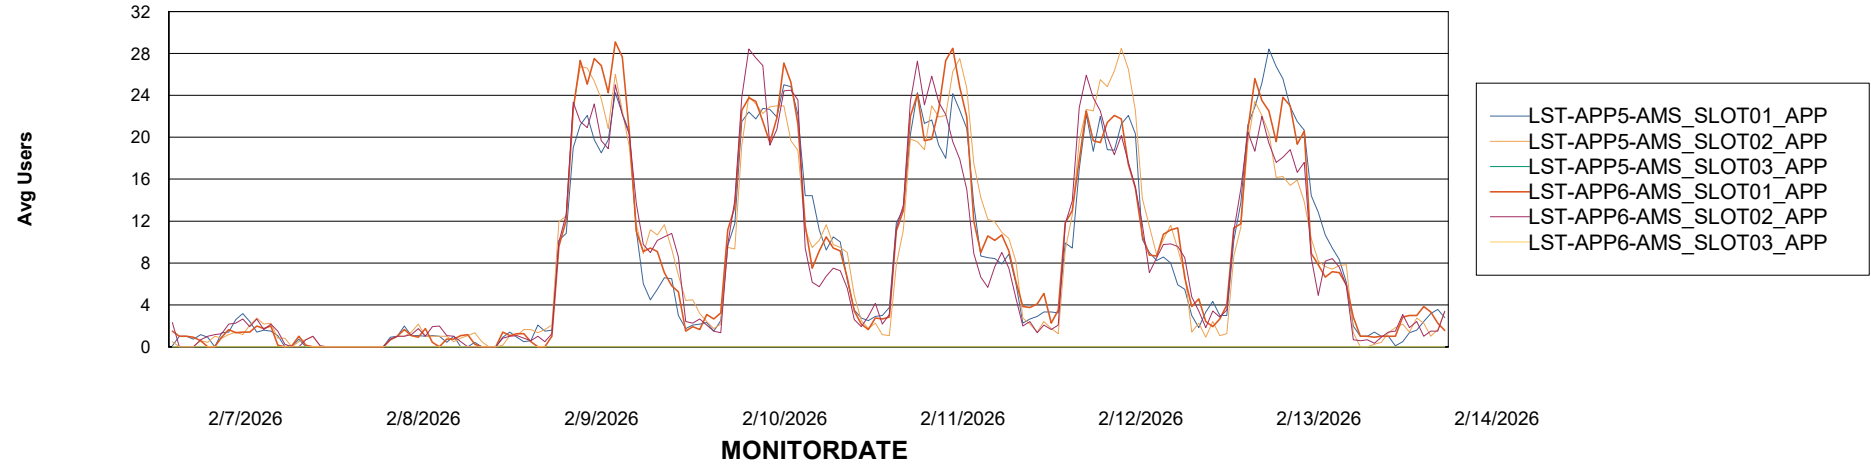

Avg users per day per ABS server