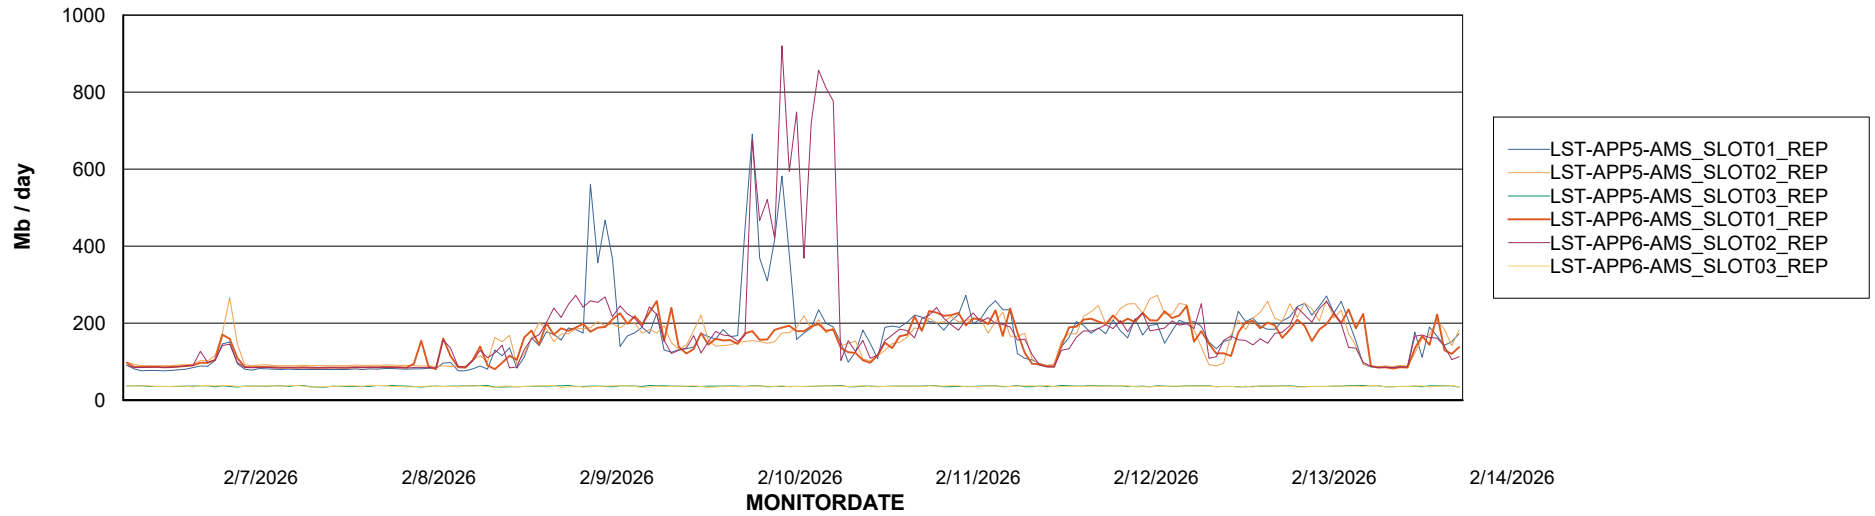

ABSSolute Application ReportServer Services

Avg memory used per ReportServer Service