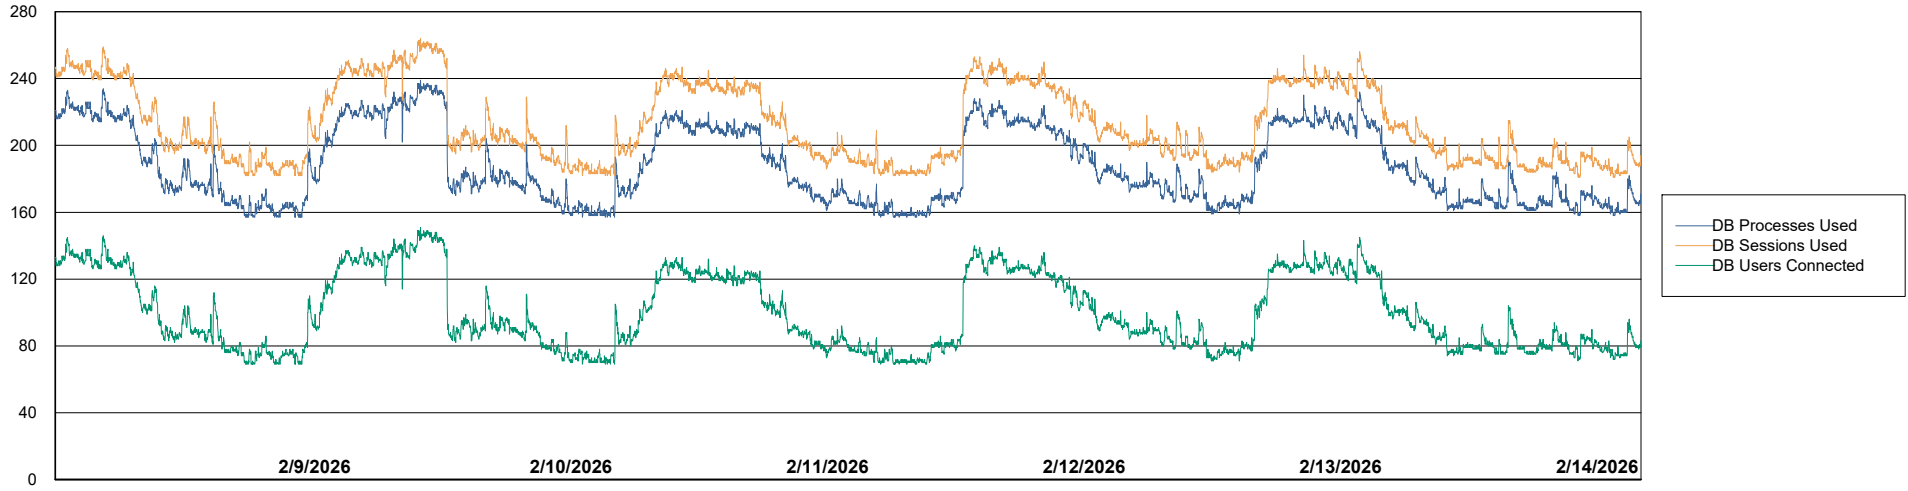

Database Performance LST-DBS5-AMS_DB_ABSEE