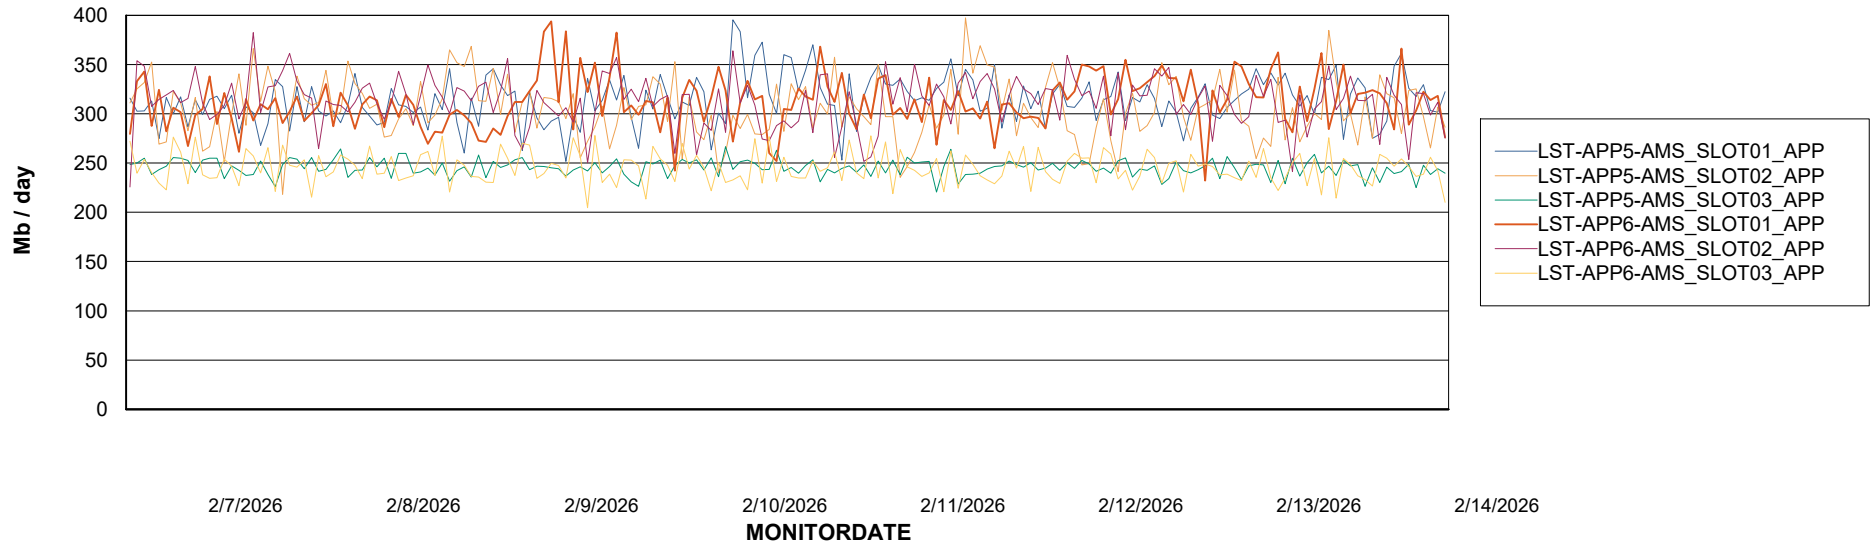

ABSSolute Application Server Services

Avg memory used per ABS Server Service