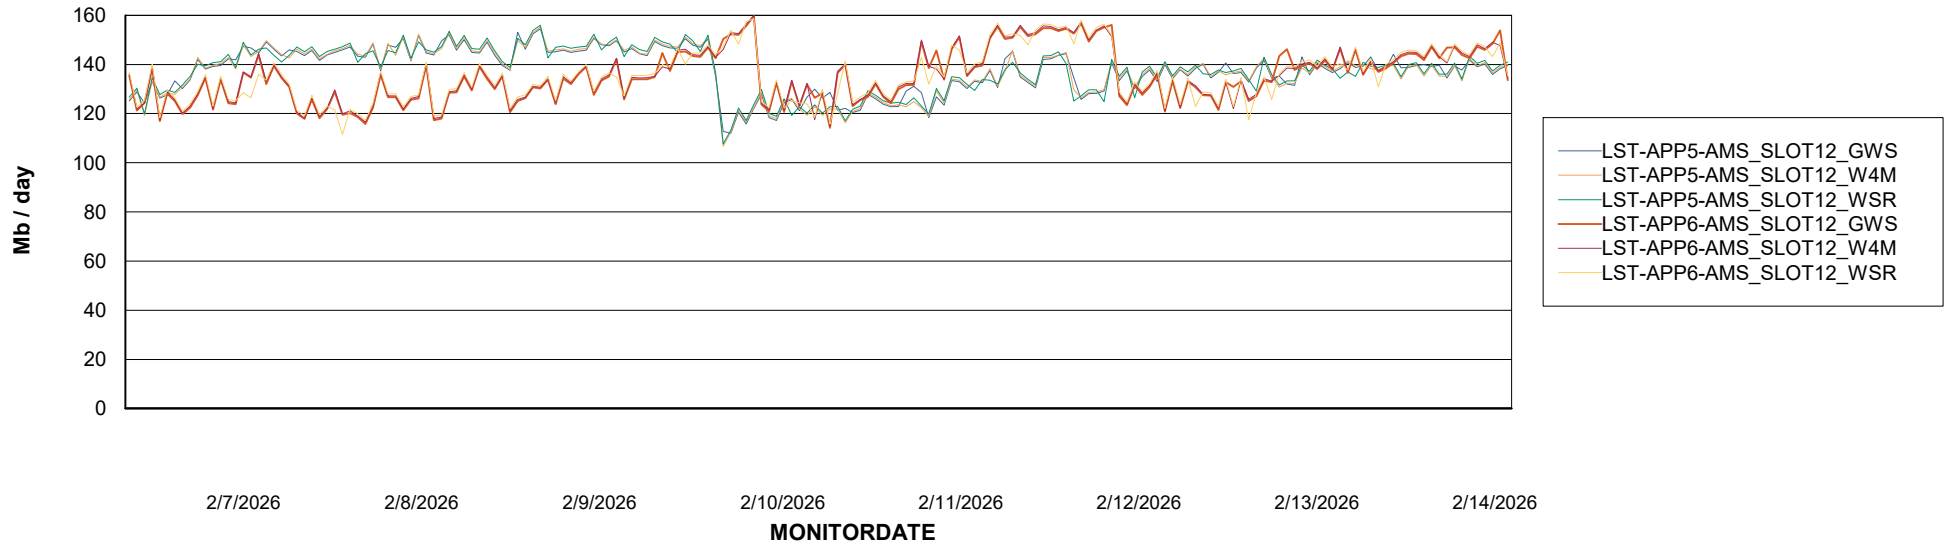

ABSSolute Web Component Services

Avg memory used per ABS Web component