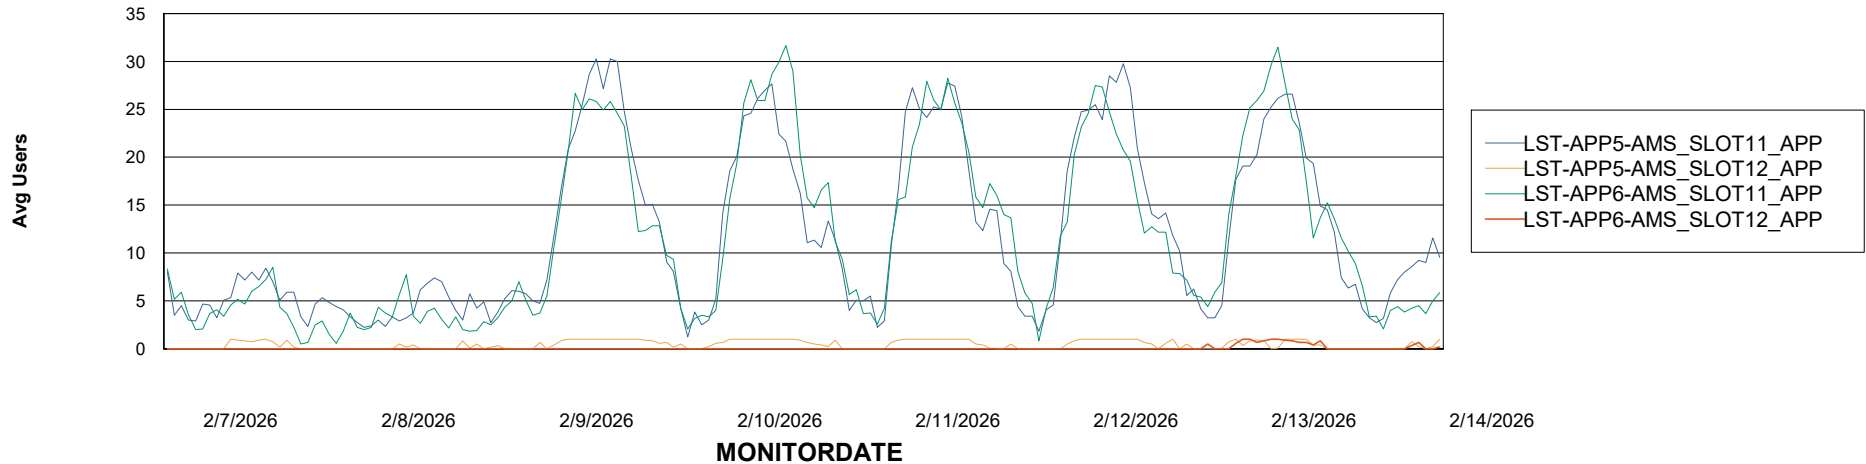

Avg users per day per ABS server