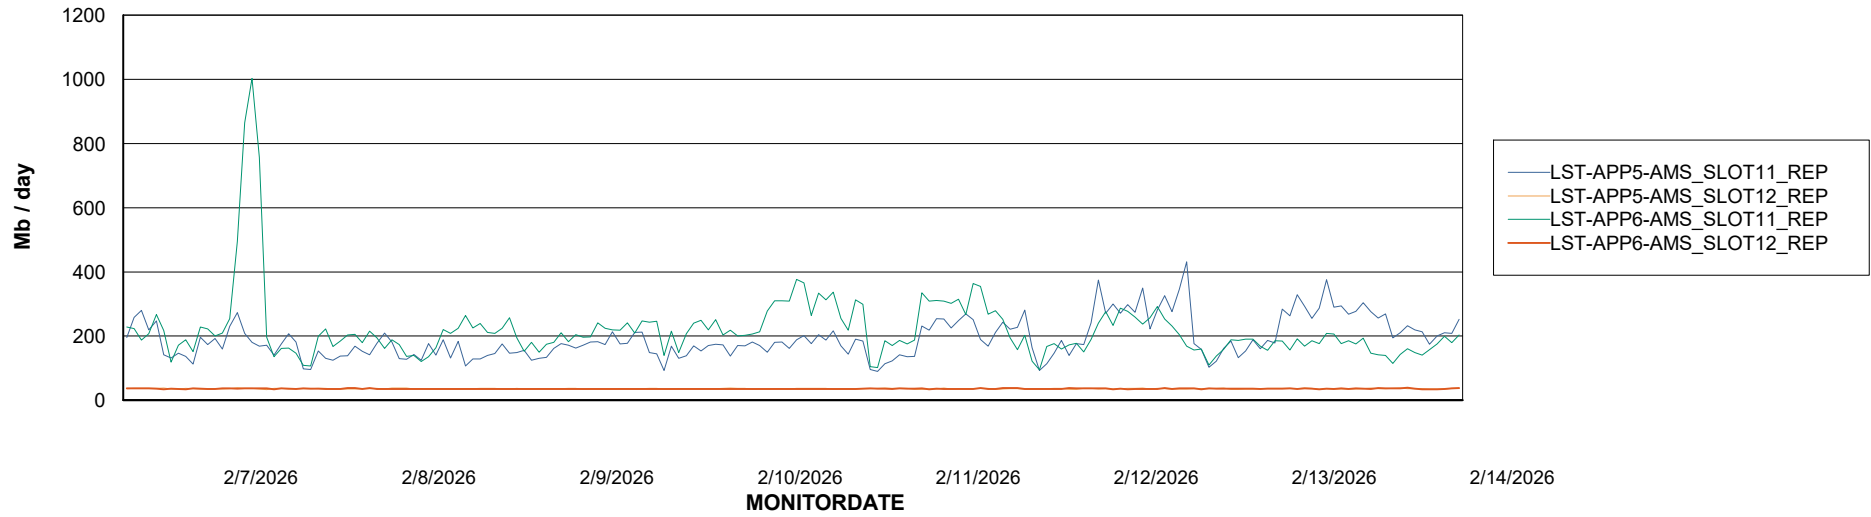

ABSSolute Application ReportServer Services

Avg memory used per ReportServer Service