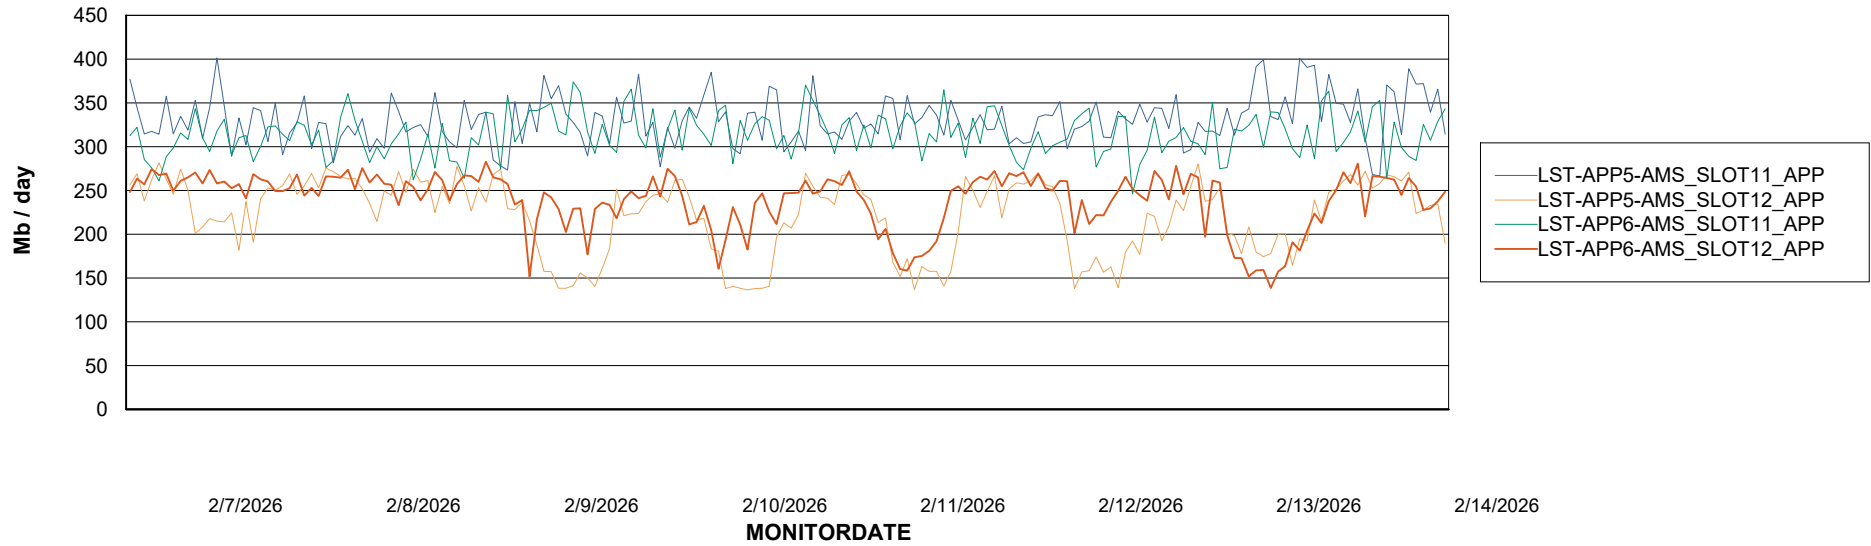

ABSSolute Application Server Services

Avg memory used per ABS Server Service